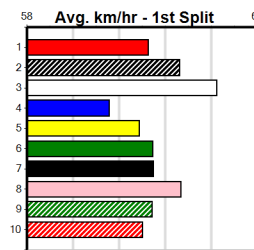

SPORTSBET GO THE BLUE DOG

Distance: 400m, Race Type: Grade 5, Total Prizemoney: $2,925
1st: $1,950, 2nd: $600, 3rd: $300, 4th: $75

DAINTREE DAMAGE (8) recorded his scorching 22.46 PB here from this draw and he looks very well graded in this event. GOT VIBES (1) has a good record here to date and she will be in the firing line throughout. PALTROW BALE (5) is more than capable.

Watchdog Tips: 8 1 5 2 Bet: Win 8

Form Box Wgt Dist Track Date Time BON Margin 1st/2nd (Time) PIR Checked Comment W/R Split 1 S/P Grade
GOT VIBES [5] Good record here to date, danger if steps $4.20
BK Bitch Apr-21 Sire: BERNARDO Dam: SUNSET SENORITA Trainer: Jessica Bean (Tinamba)
Winning Distances: < 300m (0) 300 - 399m (1) 400 - 499m (2) 500 - 599m (0) 600 - 699m (0) > 700m (0)
Winning Weights: 27.8(2) 28.4(1)
6th (4) 27.9 435 SLE R9 08-May-24 25.09 24.32 11.00 NEED A PILOT (24.32) S/667 . . . 5.45 $15.10 6G
1st (2) 27.8 400 WGL R4 16-May-24 22.71 22.71 6.00L PATH OF GLORY (23.10) M/11 . . . 8.36 $1.60 T3-6
8th (6) 27.2 435 SLE R4 26-May-24 25.29 24.46 10.00 DR. ERICA (24.60) M/888 . . . 5.61 $12.50 RW
3rd (1) 27.1 395 TRA R3 07-Jun-24 22.52 22.20 4.00L PARIS BALE (22.25) M/223 . . . 3.76 $4.20 RW
5th (3) 27.4 435 SLE R9 03-Jul-24 25.06 24.41 6.50L VELUZA BALE (24.62) Q/123 . . . 5.20 $7.80 5
2nd (4) 27.3 435 SLE R4 14-Jul-24 24.88 24.43 2.75L RAPIDFIRE DENZEL (24.69) Q/111 . . . 5.28 $6.50 RW
5th (6) 27.3 435 SLE R12 21-Jul-24 25.72 24.29 13.00 JENNA (24.84) M/685 . . . 5.59 $5.50 5
3rd (5) 27.4 435 SLE R6 04-Aug-24 24.96 24.36 0.50L VIPER (24.92) Q/112 . . . 5.21 $10.20 5
Last 3 wins NOT included above
1st (3) 28.4 400 WGL R1 28-Mar-24 23.27 22.84 1.00L INTER ROUGE (23.32) M/22 . . . 8.54 $2.20 T3-M
1st (4) 27.8 395 TRA R3 12-Apr-24 22.58 22.16 0.025 TRUE TEMPER (22.58) Q/111 . . . 3.72 $29.90 X67F

SIN CITY MARV [5] Improving all the time, good muster, keep safe $6.50
BK Dog Jul-22 Sire: FERAL FRANKY Dam: MIYAZAKI Trainer: Jason Sharp (Lara)
Winning Distances: < 300m (0) 300 - 399m (0) 400 - 499m (3) 500 - 599m (0) 600 - 699m (0) > 700m (0)
Winning Weights: 30.5(1) 30.6(1) 31.0(1)
5th (6) 30.6 400 GEL R9 07-May-24 23.29 22.58 6.50L GO GIZMO GO (22.85) M/56 . . . 8.69 $2.40 7
6th (5) 30.6 300 HVL R10 14-Jun-24 17.33 16.83 4.75L WALTZING BLAZE (17.01) M/6 . . . 4.12 $3.50 T3-7
3rd (5) 30.6 400 WGL R9 20-Jun-24 23.12 22.89 1.5L NOTORIOUS BLAZE (23.02) M/44 . . . 8.79 $8.70 T3-7
1st (1) 30.6 450 SHP R9 29-Jun-24 26.40 26.14 0.75L MR. FERGUSON (26.45) M/342 . . . 6.93 $3.90 T3-7
2nd (7) 30.8 410 HOR R12 09-Jul-24 23.65 22.97 0.75L RAPIDFIRE MORRIS (23.60) M/33 . . . 10.53 $10.90 6G
4th (5) 30.5 425 BEN R4 19-Jul-24 24.25 23.78 2.00L BALA ACE (24.12) M/554 . . . 6.74 $4.70 X67
2nd (3) 30.9 400 GEL R10 26-Jul-24 22.69 22.39 2.25L ASTON ZINGARA (22.54) Q/22 . . . 8.56 $18.60 RW
1st (1) 31.0 400 GEL R10 02-Aug-24 22.80 22.54 0.75L CAPTAIN ALICE (22.85) Q/21 . . . 8.47 $4.30 X67
Last 3 wins NOT included above
1st (7) 30.5 400 WGL R1 11-Apr-24 23.05 22.60 1.75L INTER ROUGE (23.17) M/32 . . . 8.62 $2.10 T3-M