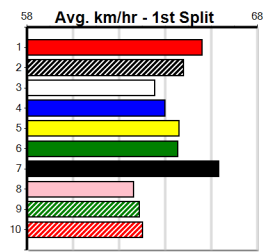

VIATEK (275+RANK)

Distance: 400m, Race Type: Grade 5 No Penalty, Total Prizemoney: $2,925
1st: $1,950, 2nd: $600, 3rd: $300, 4th: $75

SHAKA BIG TONKS (8) has a great record from wide draws and he will find this easier than his most recent racing. ASTRONOMICA (6) has a nice turn of foot and he just needs a little room soon after box rise. LA LINA (7) is never too far away here.

Watchdog Tips: 8 6 7 1 Bet: Win 8

Race card for JUNIOR PISTOL [5]. Solid record here, has early speed, respect. $4.20. Includes owner, sire, dam, winning distances, weights, and box history.

Race card for WANDANA LAD [5]. Needs to lead, pushes up the track, tough ask. $8.00. Includes owner, sire, dam, winning distances, weights, and box history.

Race card for JAMS NIMBLE [5]. Has been missing the kick of late, prefer others. $12.00. Includes owner, sire, dam, winning distances, weights, and box history.

Race card for NO DOORS [5]. Handy effort two runs back, can run a drum. $7.50. Includes owner, sire, dam, winning distances, weights, and box history.

Race card for LOCHINVAR KEWELL [5]. Lacking confidence, drawn to find bother, no. $10.00. Includes owner, sire, dam, winning distances, weights, and box history.

1

2

3

4

5