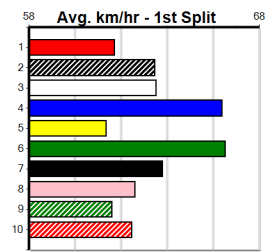

HOOKED ON SCOTCH AT STUD

Distance: 400m, Race Type: Grade 7, Total Prizemoney: $2,925
1st: $1,950, 2nd: $600, 3rd: $300, 4th: $75

FILL YOUR BOOTS (1) was a dominant 22.77 winner here last time and he appears to be a nice prospect. MAC AND CHEESE (6) was never headed in his 22.82 Geelong win and he just needs to step on terms. INDESTRUCT (5) can run a cheeky race.

Watchdog Tips:	1	6	5	8	Bet:	Win 1

Form Box	Wgt	Dist	Track	Date	Time	BON	Margin	1st/2nd (Time)	PIR	Checked	Comment	WR	Split 1	S/P	Grade	
1	FILL YOUR BOOTS [7] Never headed last time, hard to reel in $2.60															
	BD Dog		Oct-22		Sire: FERNANDO BALE				Dam: ACCUSED				Trainer: Shona Crawford (Pearcedale)			
	Owner(s): R Thompson															
	Winning Distances: < 300m (0) 300 - 399m (0) 400 - 499m (1) 500 - 599m (0) 600 - 699m (0) > 700m (0)															
	Winning Weights: 30.3(1)															
	7th (7)	30.0	435	SLE	R1	28-Jul-24	26.08	24.46	13.00 LILY LALA (25.18)	M/688	.	.	.	5.58	$3.80	M
	1st (8)	30.3	400	WGL	R1	06-Aug-24	22.77	22.37	8.00L SPARTAN MISSILE (23.32)	M/11	.	SW	.	8.50	$3.40	M
	Last 3 wins NOT included above															
	Box History															
	Prize Best $1680.00 Starts 22.77(8)-6/8/24 Trk/Dts 2-1-0-0 APM 1-1-0-0 1680															

2	PROMISES TO BE [7] Resuming, showed promise last prep, place $9.00															
	F Dog		Oct-21		Sire: FLYING RICCIARDO				Dam: ONE MORE LIGHT				Trainer: Wendy Fasoli (Heyfield)			
	Owner(s): W Fasoli															
	Winning Distances: < 300m (0) 300 - 399m (0) 400 - 499m (1) 500 - 599m (0) 600 - 699m (0) > 700m (0)															
	Winning Weights: 36.0(1)															
	4th (3)	36.3	400	WGL	R4	04-Jan-24	23.18	22.55	7.50L INTER STAR FIRE (22.67)	M/44	.	.	.	8.67	$3.00	SH
	6th (2)	36.7	400	WGL	R3	23-Jan-24	23.25	22.46	12.00 MOTION SENSOR (22.46)	Q/54	.	.	.	8.71	$10.50	X67
	2nd (4)	36.6	460	WGL	R4	13-Feb-24	26.33	25.79	0.50L OCEAN GIRL (26.31)	M/232	.	.	.	6.65	$9.40	X67
	3rd (4)	36.5	395	TRA	R4	01-Mar-24	22.59	22.08	1.5L RIVER KING (22.50)	M/455	.	.	.	3.84	$8.20	X67
	8th (7)	36.6	395	TRA	R9	06-Mar-24	23.03	22.15	11.00 ASTON TOMMY (22.28)	M/466	.	.	.	3.87	$11.20	X67
7th (3)	36.4	400	WGL	R2	25-Mar-24	23.29	22.46	10.00 JOCELYN WILL DO (22.62)	M/66	.	.	.	8.65	$5.50	X67H	
5th (6)	35.8	400	WGL	R3	09-Apr-24	22.93	22.19	11.00 UNLEASH IN MIAMI (22.19)	M/66	.	.	.	8.67	$35.50	X67	
2nd (2)	35.8	395	TRA	R2	12-Apr-24	22.35	22.16	2.00L BIG JIM (22.21)	M/542	.	.	.	3.84	$7.60	X67	
Last 3 wins NOT included above																
1st (8)	36.0	400	WGL	R3	10-Oct-23	22.65	22.53	6.00L PARUMBA DANNY (23.07)	Q/11	.	.	.	8.35	$3.10	M	
Box History																
Prize Best $7995.63 Starts 22.65(8)-10/10/23 Trk/Dts 23-1-8-4 APM 18-1-6-3 2092