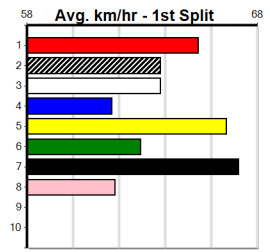

PAUA OF BUDDY AT STUD

Distance: 460m, Race Type: Grade 5, Total Prizemoney: $2,925
1st: $1,950, 2nd: $600, 3rd: $300, 4th: $75

BLUEBELLE COLOUR (7) was smartly placed here last time and she can go one better this time around. DARNUM DESIRE (1) was dominant here two runs back and she just needs a clear crack in the middle stages. FLEX FOR ME (5) has pace to burn.

Watchdog Tips: 7 1 5 2 Bet: Win 7

DARNUM DESIRE [5] Dominant winner two runs back, clear danger $2.80
BE Bitch Oct-21 Sire: BERNARDO Dam: DARNUM DASHER Trainer: Peter Handley (Darnum)
Winning Distances: < 300m (0) 300 - 399m (2) 400 - 499m (3) 500 - 599m (0) 600 - 699m (0) > 700m (0)
Winning Weights: 31.9(1) 32.2(1) 32.4(2) 32.5(1)
Box History table and Prize Best Starts table included.

MISTY AMY [5] Rises in class but is in great form, respect $9.00
BK Bitch May-20 Sire: ZIPPING GARTH Dam: ZIPPING RUBY Trainer: Ronald Wood (Warragul)
Winning Distances: < 300m (0) 300 - 399m (2) 400 - 499m (7) 500 - 599m (0) 600 - 699m (0) > 700m (0)
Winning Weights: 25.8(2) 26.1(1) 26.8(1) 27.2(1) 27.5(1) 27.6(2) 27.8(1)
Box History table and Prize Best Starts table included.

MISS SCOTCH LESS [5] Likely to get buried back mid race, tested $16.00
BK Bitch Nov-20 Sire: HOOKED ON SCOTCH Dam: ZALL GOOD Trainer: Maureen Brown (Loch)
Winning Distances: < 300m (0) 300 - 399m (1) 400 - 499m (2) 500 - 599m (1) 600 - 699m (0) > 700m (0)
Winning Weights: 25.3(2) 25.4(1) 25.8(1)
Box History table and Prize Best Starts table included.

VIPER [5] Placed in four of seven here, place hope again $8.00
F Dog Feb-21 Sire: KAYDA SHAE Dam: LITTLE BIDDY Trainer: Kate Gorman (Tanjil South)
Winning Distances: < 300m (0) 300 - 399m (1) 400 - 499m (5) 500 - 599m (0) 600 - 699m (0) > 700m (0)
Winning Weights: 32.5(1) 33.7(2) 33.9(1) 34.0(1) 35.4(1)
Box History table and Prize Best Starts table included.

FLEX FOR ME [5] Better than form, quick PB here, can threaten $4.20
BK Dog Jan-22 Sire: SHIMA SHINE Dam: ABSOLUTE RUBY Trainer: Gregory Mclachlan (Cranbourne)
Winning Distances: < 300m (0) 300 - 399m (3) 400 - 499m (2) 500 - 599m (0) 600 - 699m (0) > 700m (0)
Winning Weights: 32.3(1) 32.7(2) 32.9(1) 33.0(1)
Box History table and Prize Best Starts table included.