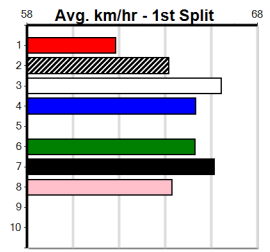

MC GRAFIX & SIGNS

Distance: 460m, Race Type: Mixed 3/4, Total Prizemoney: $3,360
1st: $2,250, 2nd: $690, 3rd: $345, 4th: $75

MOTION SENSOR (6) is armed with a dazzling turn of foot and he should turn for home with a nice break. LAUNCH CODE (3) is a class act when right and he is expected to race well fresh, while NAVARINO (2) is a powerful type and he just needs luck

Watchdog Tips: **6** **3** **2** **8** **Bet:** **Win 6**

1

MARCO ROSE [4] **Can miss the kick, pushes up the track, risky** **$21.00**

BK Dog Dec-21 Sire: ZACK MONELLI Dam: ROSE ROSE Trainer: Jeffrey Chignell (Rosedale)

Owner(s): S Chignell

Winning Distances: < 300m (0) 300 - 399m (1) 400 - 499m (9) 500 - 599m (0) 600 - 699m (0) > 700m (0)

Winning Weights: 32.7(1) 32.8(1) 33.3(2) 33.9(2) 34.1(1) 34.2(1) 34.4(1) 34.6(1)

1st	2nd	3rd	4th	5th	6th	7th	8th
1st (2) 32.8 460 WGL R8 25-Jun-24 26.05 25.61 3.00L DAINTREE CHIEF (26.25) M/653 . . . SW . . . 6.74 $3.40 5	6th (8) 32.7 435 SLE R8 30-Jun-24 24.78 24.46 4.75L FRED ROSE (24.46) M/866 . . . . . 5.40 $3.40 FFA	7th (1) 32.8 450 TRA R8 05-Jul-24 25.38 24.91 7.00L CRACKERJACK ARET (24.91) M/577 . . . . . 6.73 $5.60 X45	4th (3) 33.3 450 TRA R7 12-Jul-24 25.33 24.94 6.00L WINKING WILLIE (24.94) S/754 . . . . . 6.79 $20.40 X45	1st (1) 33.3 435 SLE R7 17-Jul-24 24.64 24.54 0.75L DR. MARSHAL (24.69) M/332 . . . . . 5.37 $9.10 X45	6th (5) 32.9 435 SLE R7 21-Jul-24 24.67 24.29 4.00L SKINNY OLIVE (24.39) M/666 . . . . . 5.53 $23.80 FFA	6th (6) 33.0 460 WGL R8 26-Jul-24 26.07 25.84 3.00L SKINNY OLIVE (25.88) M/665 . . . . . 6.65 $38.20 X34	4th (4) 32.8 435 SLE R10 04-Aug-24 24.71 24.36 4.50L LIGHTNING JEWEL (24.41) M/566 . . . . . 5.42 $10.30 X34

Last 3 wins NOT included above

1st (7) 33.9 435 SLE R6 03-Mar-24 24.43 24.41 1.25L EARLY SECRETS (24.51) M/222 . . . SW . . . 5.37 $6.30 X34	1st (5) 33.3 435 SLE R8 21-Apr-24 24.59 24.40 2.50L GRANNY ROSES (24.77) M/533 . . . W 5.44 $4.50 FFA	1st (5) 32.7 395 TRA R10 07-Jun-24 22.20 22.20 2.75L ROBBIE LEE ROSE (22.38) M/111 . . . . . 3.75 $7.20 5

Box History

Bx	1st	2nd	3rd	4th	5th	6th	7th	8th
1	2							
2	1	1	2	1	3		1	
3			1	1	2			
4	1		4	1	3	1	1	
5	2					2		1
6	1		1	1	1	1		
7	3			1				
8		3	2	1		1	1	

Prize Best Starts Trk/Dts APM $27025.00 25.80(3)-2/4/24 51-10-4-11 9-1-2-3 12386