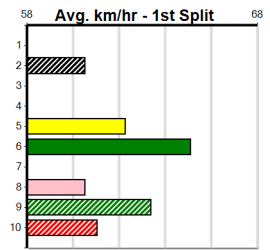

SPORTSBET MAKE IT A MULTI

Distance: 400m, Race Type: Maiden, Total Prizemoney: $2,535
1st: $1,680, 2nd: $520, 3rd: $260, 4th: $75

ONCE MORE (5) turned in a strong performance when placed here on debut and he will be much better for the run. ARE YOU OKAY (6) has been placed in both runs to date and he will keep the pressure on throughout. OLYSLAGERS (3) is well bred.

Watchdog Tips: **5** **6** **3** **7** **Bet:** **Win 5**

	Form Box	Wgt	Dist	Track	Date	Time	BON	Margin	1st/2nd (Time)	PIR	Checked	Comment	W/R	Split 1	S/P	Grade		
1	ALBATROSS WINGS [M]				Jul-22							Dam has produced some capable types, watch betting				$10.00		
	BK Dog											Sire: CATCH THE THIEF Dam: SAW BLAZE						
	Owner(s): S Kipirtidis																	
	Trainer: Stavros Kipirtidis (Cranbourne So)																	
	Winning Distances: < 300m (0) 300 - 399m (0) 400 - 499m (0) 500 - 599m (0) 600 - 699m (0) > 700m (0)																	
	Winning Weights:																	
	Box History																	
	Prize Best																$0	
	Starts																	0-0-0-0
	Trk/Dts																	0-0-0-0
APM																	0	
Last 3 wins NOT included above																		
2	DON'T THINK DO [M]				Oct-22							Well supported in both runs, can improve, place				$6.50		
	DKBD Dog											Sire: FERNANDO BALE Dam: ACCUSED						
	Owner(s): R Thompson																	
	Trainer: Shona Crawford (Pearcedale)																	
	Winning Distances: < 300m (0) 300 - 399m (0) 400 - 499m (0) 500 - 599m (0) 600 - 699m (0) > 700m (0)																	
	Winning Weights:																	
	Box History																	
	Prize Best																	$0.00
	Starts																	FSTD
	Trk/Dts																	2-0-0-0
APM																	0-0-0-0	
Last 3 wins NOT included above																		
3	OLYSLAGERS [M]				Apr-21							Dam produced the classy Funny Old Fellow				$5.00		
	BK Bitch											Sire: ASTON KIMETTO Dam: POPOWSKI						
	Owner(s): AMSTEL (SYN), P Craig, L Jennings, N Tracy																	
	Trainer: Darryl Connor (Cranbourne)																	
	Winning Distances: < 300m (0) 300 - 399m (0) 400 - 499m (0) 500 - 599m (0) 600 - 699m (0) > 700m (0)																	
	Winning Weights:																	
	Box History																	
	Prize Best																	$0
	Starts																	FSH
	Trk/Dts																	0-0-0-0
APM																	0	
Last 3 wins NOT included above																		
4	ASTONISHING LADY [M]				Jul-22							Litter mate to the red, watch betting moves				$12.00		
	BK Bitch											Sire: CATCH THE THIEF Dam: SAW BLAZE						
	Owner(s): S Kipirtidis																	
	Trainer: Stavros Kipirtidis (Cranbourne So)																	
	Winning Distances: < 300m (0) 300 - 399m (0) 400 - 499m (0) 500 - 599m (0) 600 - 699m (0) > 700m (0)																	
	Winning Weights:																	
	Box History																	
	Prize Best																	$0
	Starts																	FSH
	Trk/Dts																	0-0-0-0
APM																	0	
Last 3 wins NOT included above																		
5	ONCE MORE [M]				Jul-22							Far from disgraced on debut, hard to hold out				$4.00		
	BK Dog											Sire: ASTON RUPEE Dam: WHAT A SURPRISE						
	Owner(s): C Brown																	
	Trainer: Graham Brown (Cardinia)																	
	Winning Distances: < 300m (0) 300 - 399m (0) 400 - 499m (0) 500 - 599m (0) 600 - 699m (0) > 700m (0)																	
	Winning Weights:																	
	Box History																	
	Prize Best																	$260.00
	Starts																	23.04(2)-30/7/24
	Trk/Dts																	1-0-0-1
APM																	1-0-0-1	
Last 3 wins NOT included above