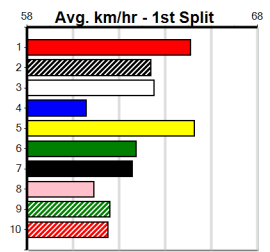

KHANS HOSPITALITY SERVICES

Distance: 400m, Race Type: Mixed 6/7, Total Prizemoney: $2,925
1st: $1,950, 2nd: $600, 3rd: $300, 4th: $75

FOLLOW THE SUN (5) is showing plenty of promise and he should be able to break up the field in the middle stages. ATOMIC SECRET (3) has been luckless since his debut win at Shepparton and he can make amends today. RUTHLESS SECRET (2) has claims

Watchdog Tips: 5 3 2 1 **Bet:** Win 5

1

LAPIS LAZULI [6] **$9.00**

Better than her past two runs, can atone, respect

BE Bitch Mar-22 Sire: FERNANDO BLUEY Dam: JACQUI SHOSHONE Trainer: Shona Crawford (Pearcedale)

Owner(s): S Crawford
Winning Distances: < 300m (0) 300 - 399m (0) 400 - 499m (0) 500 - 599m (2) 600 - 699m (0) > 700m (0)
Winning Weights: 27.7(1) 28.0(1)

1st	2nd	3rd	4th	5th	6th	7th	8th
28.0	28.0	29.98	29.57	3.5L BLUE SHOSHONE (30.21)	Q/1111	5.16	$1.80 M
27.7	27.7	30.61	29.44	13.00 PAW XANDER (29.75)	M/3447	5.22	$5.80 X67
27.5	27.5	30.36	29.50	6.00L RASHID (29.97)	M/3445	5.22	$4.60 X67
27.7	27.7	30.52	29.45	0.10L VISTA ARGON (30.52)	M/2211	5.47	$3.90 7
27.9	27.9	30.33	29.48	13.00 VAN WYCK (29.48)	M/3543	5.14	$9.40 X67H
27.8	27.8	31.10	30.09	14.00 VITAL STEP (30.13)	M/2666	5.15	$37.00 6G
27.7	27.7	30.52	29.23	13.00 ASTON HAMILTON (29.61)	M/3447	5.16	$18.70 X67F

Last 3 wins NOT included above

Box History

Bx	1st	2nd	3rd	4th	5th	6th	7th	8th
1								
2			1					1
3	1							
4						1		
5						1		
6								
7								
8								

Prize Best Starts Trk/Dts APM

2

RUTHLESS SECRET [7] **$6.00**

No luck since her debut win, can atone, threat

BK Bitch Sep-22 Sire: AUSSIE SECRET Dam: DYNA SARAH Trainer: Robert Bean (Tinamba)

Owner(s): R Bean
Winning Distances: < 300m (0) 300 - 399m (1) 400 - 499m (0) 500 - 599m (0) 600 - 699m (0) > 700m (0)
Winning Weights: 26.4(1)

1st	2nd	3rd	4th	5th	6th	7th	8th
26.4	26.4	22.21	21.80	1.25L OSPREY WIZARD (22.29)	M/32	8.47	$15.40 MH
26.7	26.7	22.71	21.99	7.00L LULU'S RIDE (22.24)	M/63	8.86	$3.80 MSF
27.2	27.2	25.41	24.54	2.50L CHALUPA BATMAN (25.25)	M/255	5.39	$2.60 RW
26.9	26.9	24.98	24.36	9.00L FLYING MUFFIN (24.36)	M/654	5.35	$8.40 7

Last 3 wins NOT included above

Box History

Bx	1st	2nd	3rd	4th	5th	6th	7th	8th
1					1			
2								
3								
4				1				
5								
6			1					
7	1							
8								

Prize Best Starts Trk/Dts APM

3

ATOMIC SECRET [7] **$4.80**

Better for the run here last time, danger if steps

BK Dog Sep-22 Sire: AUSSIE SECRET Dam: DYNA SARAH Trainer: Robert Bean (Tinamba)

Owner(s): R Bean
Winning Distances: < 300m (0) 300 - 399m (1) 400 - 499m (0) 500 - 599m (0) 600 - 699m (0) > 700m (0)
Winning Weights: 30.6(1)

1st	2nd	3rd	4th	5th	6th	7th	8th
30.6	30.6	22.24	21.80	0.75L WELLERMAN (22.28)	M/31	8.41	$4.30 MH
30.9	30.9	22.61	21.99	6.50L SUPER SEATTLE (22.19)	S/65	8.97	$6.20 MSF
30.9	30.9	25.90	24.54	15.00 SNOWFEST (24.91)	M/445	5.40	$1.60 7
30.9	30.9	23.39	22.88	2.75L DANCING DARCIE (23.20)	M/43	8.67	$2.60 7

Last 3 wins NOT included above

Box History

Bx	1st	2nd	3rd	4th	5th	6th	7th	8th
1	1							
2								
3								
4								
5								
6								
7				1	2			
8								

Prize Best Starts Trk/Dts APM