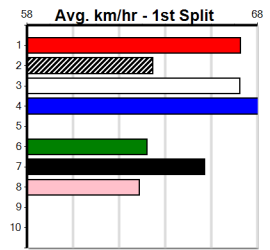

PHOTO MAN AT STUD

Distance: 460m, Race Type: Grade 5, Total Prizemoney: $2,925
1st: $1,950, 2nd: $600, 3rd: $300, 4th: $75

CHAVERO (3) is a serious up and comer and he is armed with an unrivalled turn of foot.
AEROPLANE MODE (2) relies on luck but he is fitted with a V12 engine, while LIGHTNING JEWEL (1) has gone to another level in recent weeks.

Watchdog Tips: 3 2 1 8 Bet: Box Quinella 1,2,3 ($10 for 333.33%)

Race card for Lightning Jewel [5]. Includes details on sire (FERNANDO BALE), dam (ELUSIVE JEWEL), owner (N Beltran), and a box history table.

Race card for AeroPlane Mode [5]. Includes details on sire (WALK HARD), dam (MRS. SHARP), owner (J Sharp), and a box history table.

Race card for Chavero [5]. Includes details on sire (SHIMA SHINE), dam (ITA LOUISA), owner (S Toner), and a box history table.

Race card for Rear View Mirror [5]. Includes details on sire (BERNARDO), dam (TYRA GISELLE), owner (R Wagenaar), and a box history table.

*** VACANT BOX ***. Includes fields for Sire, Dam, Owner(s), Winning Distances, and a Box History table.

1

2

3

4

5