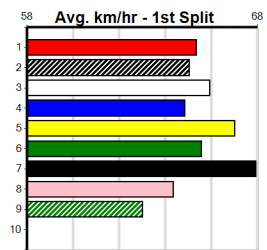

BARN BAR FUNCTION ROOM

Distance: 400m, Race Type: Mixed 4/5, Total Prizemoney: $3,360
1st: $2,250, 2nd: $690, 3rd: $345, 4th: $75

DOCHERTY (1) is two of two here and he recently sizzled in a trial at Traralgon, so a forward showing is expected. ROCK THE WOK (5) is a star prospect and she just needs a clear crack in the middle stages. JOROGUMO (8) is suitably drawn out wide.

Watchdog Tips: 1 5 8 6 Bet: Win 1

DOCHERTY [5] Resuming, sizzled in a trial at Traralgon, yes $4.00
BK Dog Jun-22 Sire: TOMMY SHELBY Dam: GOLD VEIN
Owner(s): SHIRAZ RACING (SYN), S Holmes, L Holmes, D Holmes
Trainer: Daryl Holmes (Blind Bight)

CELTIC BOUY [4] Good record here but this class may test $21.00
BK Dog May-20 Sire: KEYBOW Dam: BOGIE CLASSIC
Owner(s): S Van oirschot
Trainer: Steven Van oirschot (Moe South)

LET'S WIN OLLIE (NSW)[4] Rises in class but is a nice prospect, place $10.00
BK Dog May-22 Sire: WOW Dam: LET'S WIN MEISHA
Owner(s): E Burrett
Trainer: Jason Sharp (Lara)

GALLOPING SUZIE [4] Poor winning record here, may need it easier $12.00
WBEBD Bitch May-21 Sire: MY REDEEMER Dam: IN ORBIT
Owner(s): I Dann
Trainer: Ian Dann (Whitelaw)

ROCK THE WOK [5] Tough draw but is a star prospect, main danger $2.20
BE Bitch Mar-22 Sire: BERNARDO Dam: FRED A ROCKS
Owner(s): M Riley
Trainer: Mario Briganti (Pearcedale)

1

2

3

4

5