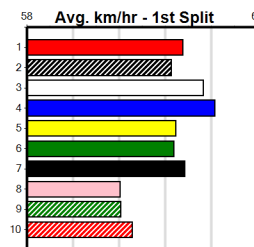

HARD STYLE RICO AT STUD

Distance: 400m, Race Type: Grade 5, Total Prizemoney: $2,925
1st: $1,950, 2nd: $600, 3rd: $300, 4th: $75

SODA FRANK (1) was a slashing 24.37 Sale winner recently and he will exit the same draw today.
PETZEL BALE (3) returned to form last time and he will be on the pace from the outset. SHADOW'S SECRET (2) can charge to the line.

Watchdog Tips: **1** **3** **2** **4** **Bet:** **Win 1**

1

SODA FRANK [5] **Drawn to lead, can carve out time, go close** **$2.60**

BK Dog Dec-21 Sire: FERNANDO BALE Dam: SODA GIRL Trainer: Dennis Langley (Pakenham)

Owner(s): J Daffy

Winning Distances: < 300m (0) 300 - 399m (0) 400 - 499m (4) 500 - 599m (2) 600 - 699m (0) > 700m (0)

Winning Weights: 31.3(1) 31.6(2) 32.1(1) 32.6(1) 33.3(1)

1st	2nd	3rd	4th	5th	6th	7th	8th
1st (5) 33.3 460 GEL R8 12-Feb-24	25.79	25.79	5.50L WHITE CREST (26.15)	Q/111	. . .	6.54	$6.20 X45
2nd (2) 33.9 450 SHP R5 26-Feb-24	25.58	24.89	6.00L URIEL BALE (25.17)	M/622	. . .	6.63	$4.30 SH
6th (1) 33.7 450 SHP R8 04-Mar-24	25.70	24.89	12.00 MATT LOCH (24.89)	M/686	. . .	V28 .	6.75 $10.10 SF
4th (8) 32.1 395 TRA R7 29-May-24	22.41	22.23	2.75L EARLY BOY (22.23)	M/234	. . .	. . .	3.80 $2.90 X45
6th (7) 32.0 435 SLE R10 02-Jun-24	25.39	24.37	15.00 BLACK VIPER (24.37)	M/687	. . .	. . .	5.53 $5.50 5
1st (1) 31.6 435 SLE R11 16-Jun-24	24.37	24.37	5.50L MR. WALLACE (24.74)	Q/111	. . .	SW .	5.20 $2.10 5
4th (6) 31.3 435 SLE R6 03-Jul-24	25.07	24.41	9.50L SKINNY OLIVE (24.41)	M/875	. . .	. . .	5.49 $10.90 FFA
5th (3) 31.6 350 HVL R5 04-Aug-24	19.69	18.94	3.5L DR. QUEENIE (19.45)	S/7	. . .	. . .	6.73 $5.70 5

Last 3 wins NOT included above

1st (7) 31.6 450 SHP R5 02-Oct-23	25.71	25.39	2.25L MY OWN WAY (25.86)	M/111	. . .	SW .	6.70 $1.80 X67F
1st (7) 31.3 525 MEA R2 11-Nov-23	30.28	29.69	3.75L ETHANOL VOLUME (30.54)	M/2111	. . .	. . .	5.19 $3.90 X67
1st (2) 32.1 515 SAN R1 02-Dec-23	29.66	29.07	0.75L BOMB MURT (29.70)	Q/1111	. . .	SW .	5.15 $1.40 RW

Box History

Bx	1st	2nd	3rd	4th	5th	6th	7th	8th
1	1							
2	1	2						
3								
4				1				
5	1	1		1				
6	1	1		2	1			
7	2	2	1	1	1			
8								1

Prize Best Starts Trk/Dts APM $33815.00 FSH 26-6-6-2 0-0-0-0 7678