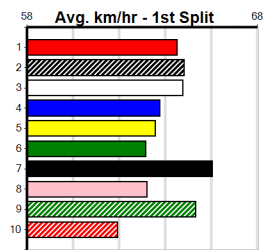

SHIMA SHINE AT STUD (275+RANK)

Distance: 400m, Race Type: Grade 5 No Penalty, Total Prizemoney: $2,925
1st: $1,950, 2nd: $600, 3rd: $300, 4th: $75

BEST OF COLOUR (5) has been placed in two of four here and he has the class edge over his rivals. CUBAN CIGAR (3) is a tad risky at box rise but he has the class edge over his rivals. CRYPTO ROYALTY (1) is showing some promise.

Watchdog Tips: **5** **3** **1** **2** **Bet:** **Box Quinella 1,3,5 ($10 for 333.33%)**

Form	Box	Wgt	Dist	Track	Date	Time	BON	Margin	1st/2nd (Time)	PIR	Checked	Comment	WR	Split 1	S/P	Grade		
CRYPTO ROYALTY [5] Shows promise, drawn to get the breaks, threat $3.40																		
BK	Bitch	Sep-22		Sire: ASTON RUPEE		Dam: PRINCESS LACE											Trainer: Robert Colpoys (Bass)	
Owner(s): Crypto Syndicate (SYN), B De rozario, M Brigham																		
Winning Distances: < 300m (0) 300 - 399m (1) 400 - 499m (2) 500 - 599m (0) 600 - 699m (0) > 700m (0)																		
Winning Weights: 27.4(3)																		
2nd (7)	27.3	400	WGL	R1	13-Jun-24	23.15	22.90	3.75L	REBECCA RIOT (22.90)	M/22	.	.	.	8.55	$2.30	M		
1st (1)	27.4	400	WGL	R1	20-Jun-24	23.07	22.89	0.50L	PARUMBA DAWN (23.10)	Q/11	.	.	.	8.59	$3.50	T3-M		
1st (2)	27.4	400	WGL	R4	27-Jun-24	22.85	22.85	3.75L	KENZIE KID (23.10)	Q/11	.	SW	.	8.31	$2.40	7		
7th (7)	27.4	400	WGL	R11	04-Jul-24	23.70	23.04	7.00L	AUDACIOUS PADDY (23.23)	M/67	.	.	.	8.98	$4.50	6G		
5th (1)	27.5	400	WGL	R2	16-Jul-24	23.56	22.77	10.00	ASTON SPRITZ (22.87)	Q/46	.	.	.	8.74	$11.90	X67		
7th (4)	27.2	390	WBL	R10	22-Jul-24	23.15	22.22	14.00	SWEET AS MARY (22.22)	S/56	.	V7	.	9.06	$3.30	6G		
5th (4)	27.4	400	GEL	R9	30-Jul-24	23.47	22.64	3.00L	BLUE NITROGEN (23.28)	M/74	.	.	.	8.87	$11.90	6G		
1st (3)	27.4	390	WBL	R9	05-Aug-24	22.43	22.42	0.75L	LUCY JANE (22.47)	M/11	.	.	.	8.72	$9.50	6G		
Last 3 wins NOT included above																		
Prize Best Starts Trk/Dts APM																		

Form	Box	Wgt	Dist	Track	Date	Time	BON	Margin	1st/2nd (Time)	PIR	Checked	Comment	WR	Split 1	S/P	Grade		
HOLTORF BALE (NSW)[5] Racing well, good turn of foot, keep safe $6.50																		
BK	Dog	Nov-20		Sire: DYNA VILLA		Dam: DYNA NINA											Trainer: Luke Harris (Devon Meadows)	
Owner(s): L Harris																		
Winning Distances: < 300m (5) 300 - 399m (8) 400 - 499m (3) 500 - 599m (0) 600 - 699m (0) > 700m (0)																		
Winning Weights: 30.9(1) 31.8(1) 32.1(2) 32.3(1) 32.6(3) 32.8(2) 32.9(3) 33.1(1) 33.4(1) 33.5(1)																		
5th (7)	32.5	390	BAL	R4	14-Apr-24	22.86	22.49	5.00L	POWER OUT (22.51)	M/65	.	.	.	8.77	$31.70	4		
7th (2)	32.0	350	TRA	R3	19-Apr-24	20.18	19.44	11.00	SHORT AND STUMPY (19.44)	M/57	.	V28	.	6.97	$35.60	X45		
4th (5)	32.0	350	TRA	R3	17-Jun-24	20.16	19.76	6.00L	EAGLES FLY ALONE (19.76)	M/75	.	.	.	6.82	$4.30	X45		
8th (4)	32.3	350	TRA	R11	05-Jul-24	20.51	19.49	6.00L	DELTA PAWS (20.11)	M/13	.	V14	.	6.57	$9.70	5		
7th (7)	32.6	300	HVL	R11	23-Jul-24	17.26	16.72	6.00L	CREDITOR (16.86)	M/3	.	.	.	4.02	$5.00	T3-5		
1st (5)	32.6	300	HVL	R12	26-Jul-24	16.97	16.76	2.25L	SOLAR TIGER (17.12)	M/1	.	SW	.	3.99	$10.10	T3-5		
1st (6)	32.3	400	GEL	R10	30-Jul-24	22.93	22.64	0.50L	BIG PISTOL (22.96)	M/11	.	SW	.	8.42	$3.90	5		
8th (1)	32.4	400	GEL	R6	06-Aug-24	23.41	22.31	16.00	ASTON OPHELIA (22.31)	M/88	.	.	.	8.83	$10.50	X45		
Last 3 wins NOT included above																		
Prize Best Starts Trk/Dts APM