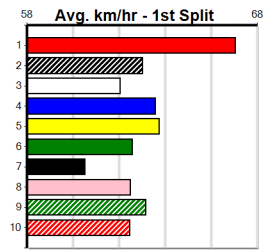

OAKS SUPER BOX FOR HIRE

Distance: 460m, Race Type: Mixed 6/7, Total Prizemoney: $2,925
1st: $1,950, 2nd: $600, 3rd: $300, 4th: $75

BEBOP JAZZ (1) has a couple of sizzling wins to her credit and she is drawn to make every post a winner. IRINKA ASHLEY (5) was far from disgraced at Shepparton and he can work into the mix mid race. LIBERTY KELTON (2) may be value.

Watchdog Tips: **1** **5** **2** **7** **Bet:** Trifecta 1/2,5,7/2,4,5,7 ($10 - 111.11%)

1

BEBOP JAZZ [6] **Drawn to lead, can carve out time, looks good** **$2.20**

BK Bitch Sep-22 Sire: SHIMA SHINE Dam: JAZZ OPERA Trainer: Peter Presutto (Devon Meadows)

Owner(s): N Presutto
Winning Distances: < 300m (0) 300 - 399m (0) 400 - 499m (2) 500 - 599m (0) 600 - 699m (0) > 700m (0)
Winning Weights: 27.2(2)

Run	Post	Wgt	Dist	Track	Date	Time	BOB	Margin	1st/2nd (Time)	PIR	Checked	Comment	WR	Split 1	S/P	Grade
2nd (6)	27.4	450	SHP	R10	03-Jun-24	25.44	24.99	3.00L	VAN WYCK (25.24)	Q/122	.	.	.	6.61	$7.60	MH
1st (8)	27.2	450	SHP	R5	10-Jun-24	25.25	25.25	1.25L	PIEBALD (25.32)	Q/111	.	SW	.	6.56	$3.40	MSF
5th (2)	27.0	450	SHP	R2	15-Jun-24	25.44	24.94	5.50L	ZEUS THUNDERBOLT (25.08)	M/333	.	.	.	6.60	$4.80	GL
2nd (6)	27.5	525	MEA	R1	20-Jul-24	30.33	29.73	0.025	VISTA YTTRIUM (30.32)	M/2111	.	.	.	5.14	$4.80	X67
5th (3)	27.4	525	MEA	R3	27-Jul-24	31.53	30.09	19.00	NEEDFUL (30.21)	Q/3345	.	V5	.	5.19	$3.00	X67
1st (4)	27.2	460	WGL	R5	02-Aug-24	25.82	25.82	2.00L	BLUEBELLE COLOUR (25.95)	M/521	.	.	.	6.59	$3.30	RW

Last 3 wins NOT included above

Box History

Bx	1st	2nd	3rd	4th	5th	6th	7th	8th
1								
2					1			
3						1		
4	1							
5								
6		2						
7								
8	1							

Prize Best $7240.00
Starts 25.82(4)-2/8/24
Trk/Dts 6-2-2-0
APM 1-1-0-0
5642

2

LIBERTY KELTON [7] **Better than her past few runs, may be value** **$12.00**

BK Bitch May-22 Sire: SHIMA SHINE Dam: ITA LOUISA Trainer: Stephen Toner (Bunyip)

Owner(s): S Toner
Winning Distances: < 300m (0) 300 - 399m (0) 400 - 499m (0) 500 - 599m (1) 600 - 699m (0) > 700m (0)
Winning Weights: 29.8(1)

Run	Post	Wgt	Dist	Track	Date	Time	BOB	Margin	1st/2nd (Time)	PIR	Checked	Comment	WR	Split 1	S/P	Grade
2nd (1)	29.7	515	SAP	R1	17-Jun-24	30.08	29.74	4.75L	CANYA KIPPER (29.75)	Q/1122	.	.	.	5.16	$4.90	M
4th (5)	29.6	515	SAP	R1	24-Jun-24	30.56	29.46	6.50L	DAINTREE PISTOL (30.11)	M/5444	.	.	.	5.40	$3.00	M
2nd (4)	29.8	515	SAP	R4	01-Jul-24	30.29	29.44	2.75L	PAW KRAMER (30.09)	M/4333	.	.	.	5.26	$4.10	M
1st (1)	29.8	515	SAP	R1	08-Jul-24	30.05	29.50	2.75L	MYSTICAL MAVIS (30.23)	Q/1111	.	.	.	5.13	$2.10	M
4th (7)	30.0	515	SAP	R5	15-Jul-24	31.03	29.45	11.00	JENNY BALE (30.32)	M/7554	.	.	.	5.48	$11.40	X67
5th (4)	30.0	515	SAN	R2	18-Jul-24	30.18	29.29	8.00L	TEONNA (29.65)	M/4345	.	.	.	5.33	$30.90	X67
8th (5)	30.1	515	SAN	R1	25-Jul-24	30.67	29.23	13.00	FRANTIC (29.81)	M/8788	.	.	.	5.35	$57.70	X67
5th (3)	30.0	460	WGL	R9	02-Aug-24	26.46	25.82	7.00L	MYSTERY BROKER (25.99)	M/886	.	.	.	6.85	$27.90	X67

Last 3 wins NOT included above

Box History

Bx	1st	2nd	3rd	4th	5th	6th	7th	8th
1	1	1						
2								
3					1			
4	1				1			
5				1				1
6								
7				1				
8								

Prize Best $5660.00
Starts 26.46(3)-2/8/24
Trk/Dts 8-1-2-0
APM 1-0-0-0
3963