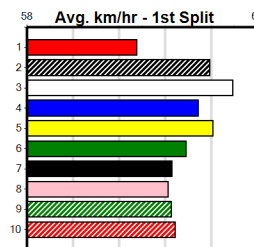

AG TYRES & WHEELS

Distance: 500m, Race Type: Mixed 4/5, Total Prizemoney: $3,875
1st: $2,600, 2nd: $800, 3rd: $400, 4th: $75

HI THERE FRANK (2) should be able to find the arm early and he is a different chaser when on the arm. QUEST FOR PACE (8) beat a good line-up at Geelong and he can work into the mix mid race. BUN STORM (5) is airborne at present.

Watchdog Tips: 2 8 5 3 Bet: Win 2

ARCHIE MCIVOR [5] Back in form but this is harder, place claims $10.00
RBD Dog May-22 Sire: FERAL FRANKY Dam: MCIVOR VERNA
Trainer: Barry Priest (Junortoun)
Winning Distances: < 300m (0) 300 - 399m (0) 400 - 499m (2) 500 - 599m (2) 600 - 699m (1) > 700m (0)
Box History table with 8 columns (Bx, 1st, 2nd, 3rd, 4th, 5th, 6th, 7th, 8th) and prize details.

HI THERE FRANK [5] Can cross and lead, bold front runner, yes $3.40
BD Dog Feb-22 Sire: LIGHTNING FRANK Dam: NAYLA SWIFT
Trainer: David Geall (Lara)
Winning Distances: < 300m (0) 300 - 399m (1) 400 - 499m (5) 500 - 599m (5) 600 - 699m (0) > 700m (0)
Box History table with 8 columns and prize details.

GRAND TOURER [5] Prefer out wide but explodes mid race, respect $3.60
BDW Dog Jan-22 Sire: TOMMY SHELBY Dam: MEPUNGA PRUE
Trainer: Kelly Bravo (Freshwater Creek)
Winning Distances: < 300m (0) 300 - 399m (2) 400 - 499m (9) 500 - 599m (2) 600 - 699m (0) > 700m (0)
Box History table with 8 columns and prize details.

DOUBLE DENIM [4] Down on confidence, draw is a worry, tested $12.00
BE Bitch Dec-21 Sire: BERNARDO Dam: ON THE RUNWAY
Trainer: Lyn Smith (Nambrok)
Winning Distances: < 300m (0) 300 - 399m (0) 400 - 499m (0) 500 - 599m (6) 600 - 699m (0) > 700m (0)
Box History table with 8 columns and prize details.

BUN STORM [4] Airborne at present, terrific muster, threat $4.60
BK Bitch Jun-22 Sire: DROOPYS SYDNEY Dam: GYPSY BUN
Trainer: Daniel Pell (Toolleen)
Winning Distances: < 300m (0) 300 - 399m (0) 400 - 499m (1) 500 - 599m (7) 600 - 699m (0) > 700m (0)
Box History table with 8 columns and prize details.