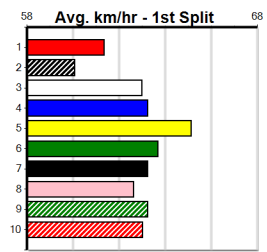

GRV DISTANCE RACING (0-4 WINS)

Distance: 660m, Race Type: Restricted Win, Total Prizemoney: $3,940
1st: $2,640, 2nd: $815, 3rd: $410, 4th: $75

GALACTIC SPARTAN (4) has turned in some eye catching performances of late and he just needs a clear crack mid race. JAMARRA (8) can make mistakes but he has the talent and he will get plenty of room early on. STAR STAY (2) can charge to the line.

Watchdog Tips: 4 8 2 1 Bet: Win 4

PAW FLASH (NSW)[7] Placed in three of her past four, must respect $8.00
BK Bitch Jul-22 Sire: ALLEN DEED Dam: FANTA BALE
Owner(s): B Wheeler Trainer: Mark Delbridge (Balliang)
Winning Distances: < 300m (0) 300 - 399m (0) 400 - 499m (0) 500 - 599m (1) 600 - 699m (0) > 700m (0)
Winning Weights: 28.0(1)
4th (4) 28.1 595 SAP R1 01-Jul-24 35.14 34.56 8.50L INTREPID BALE (34.56) Q/5777 . . . . . 9.56 $3.30 RW
1st (8) 28.0 525 MEP R1 19-Jun-24 30.30 30.06 0.75L PAW HELION (30.35) M/4432 . . . SW . 5.29 $1.80 M

STAR STAY [7] Can unwind a strong finish, threat with luck $9.00
BD Dog Feb-22 Sire: FERNANDO BALE Dam: VAN NINDI
Owner(s): SCOTT FORTITUDE (SYN), E Scott, L Scott Trainer: Emma Scott (Tatura)
Winning Distances: < 300m (0) 300 - 399m (0) 400 - 499m (0) 500 - 599m (1) 600 - 699m (0) > 700m (0)
Winning Weights: 30.8(1)
2nd (8) 30.5 600 MEA R3 20-Apr-24 34.82 34.73 0.50L WINDSOR GIRL (34.79) S/5543 . . . SW . 9.58 $16.00 RW
1st (6) 30.8 515 SAP R1 07-Apr-24 30.15 29.34 9.00L MY MUM ROCKS (30.76) S/5721 . . . SW . 5.62 $18.50 M

MCIVOR ALFY [5] Never headed two runs back, can run a drum $4.60
LTBD Dog May-22 Sire: FERAL FRANKY Dam: MCIVOR VERNA
Owner(s): B Priest Trainer: Barry Priest (Junortoun)
Winning Distances: < 300m (0) 300 - 399m (0) 400 - 499m (1) 500 - 599m (2) 600 - 699m (1) > 700m (0)
Winning Weights: 33.8(1) 33.9(1) 34.1(1) 34.3(1)
5th (8) 34.3 500 BEN R3 05-Jul-24 28.83 27.81 4.25L RENEGADE RUSLIE (28.54) M/766 . . . . . 6.89 $9.00 RW
1st (1) 34.3 425 BEN R1 28-Apr-24 24.28 23.58 7.50L FINANCIAL NEWS (24.80) M/231 . . . . . 6.71 $1.30 M

GALACTIC SPARTAN (SA)[5] Eye catching runs of late, hard to hold out $3.50
BD Dog Sep-22 Sire: MY REDEEMER Dam: GALACTIC MOJO
Owner(s): R Chuck Trainer: Matthew Lanigan (Rowsley)
Winning Distances: < 300m (0) 300 - 399m (1) 400 - 499m (2) 500 - 599m (0) 600 - 699m (0) > 700m (0)
Winning Weights: 33.5(2) 33.8(1)
1st (3) 33.8 400 MTG R9 21-Apr-24 23.25 22.90 1.00L DOWN SOUTH QUEEN (23.32) 0
3rd (4) 33.4 515 SAP R7 03-Jun-24 30.31 29.83 6.50L ASTON BOLLINGER (29.87) S/6544 . . . . . 5.32 $11.10 5

LYNDL SAID NO [5] Needs to lead, may have to work too hard, risky $8.00
BK Dog May-21 Sire: HARD STYLE RICO Dam: DYNA QUOTA
Owner(s): E Scott Trainer: Paul Jones (Hoddles Creek)
Winning Distances: < 300m (0) 300 - 399m (0) 400 - 499m (1) 500 - 599m (3) 600 - 699m (0) > 700m (0)
Winning Weights: 31.2(2) 31.7(1) 32.3(1)
5th (2) 31.9 640 SLE R5 23-Jun-24 37.13 36.51 9.00L LAKEVIEW NOLA (36.51) M/3323 . . . . . 6.16 $28.20 RW
1st (8) 31.7 525 MEA R2 07-Oct-23 30.33 29.80 3.25L MORTALITY (30.55) M/1111 . . . . . 5.27 $18.90 X67