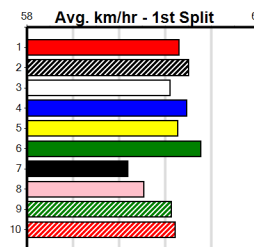

MANNINGS GREYHOUND COMPLEX

Distance: 500m, Race Type: Grade 5, Total Prizemoney: $3,340
1st: $2,230, 2nd: $690, 3rd: $345, 4th: $75

CITY LIMIT (4) was a slashing 25.22 Shepparton winner two runs back and he will be carving out time on the arm. MICKLEJOHN (1) is racing with confidence and he will be in the firing line from the outset. IF HE COULD (2) has a nice turn of foot.

Watchdog Tips: 4 1 2 8 Bet: Win 4

Form Box Wgt Dist Track Date Time BON Margin 1st/2nd (Time) PIR Checked Comment W/R Split 1 S/P Grade

MICKLEJOHN [5] Never headed in his past two, danger if steps $3.40
BD Dog Jan-22 Sire: ANDO'S MAC Dam: MONEYPENNY Trainer: Brian Fothergill (Marionvale)
Winning Distances: < 300m (0) 300 - 399m (1) 400 - 499m (4) 500 - 599m (1) 600 - 699m (0) > 700m (0)
Winning Weights: 32.3(1) 32.6(2) 32.9(1) 33.0(1) 33.2(1)
2nd (3) 32.3 457 TEM R6 03-Apr-24 26.12 25.71 3.75L FINAL AWARD (25.86) . $4.80 5
4th (6) 32.4 457 TEM R11 17-Apr-24 26.34 25.70 3.5L SWIFT DENNIS (26.10) . $3.70 5H
7th (3) 32.3 425 BEN R12 07-Jun-24 24.85 23.85 7.50L SOLACE (24.34) M/778 . 6.82 $6.10 5H
1st (8) 32.9 450 SHP R6 04-Jul-24 25.50 25.50 6.00L SMALL DEMENTAOUR (25.90) Q/111 . SW . 6.59 $1.70 T3-5
8th (2) 33.1 450 SHP R4 08-Jul-24 26.55 24.98 13.00L CINNAMON DUST (25.69) M/338 . 6.76 $3.60 5
6th (8) 32.6 390 SHP R9 15-Jul-24 22.49 22.02 7.00L SUMMER KOBIE (22.02) M/77 . 8.79 $20.70 RWH
1st (8) 32.6 425 BEN R3 20-Jul-24 24.14 24.13 4.75L TWILIGHT KING (24.47) M/111 . 6.73 $2.20 5
1st (7) 32.6 500 BEN R8 31-Jul-24 28.23 28.23 4.25L LAKEVIEW LOTTIE (28.52) M/111 . SW . 6.53 $1.70 5
Last 3 wins NOT included above
1st (8) 33.0 330 TEM R1 10-Jan-24 19.06 18.89 6.00L WILD AMARI (19.46) . $1.35 M
1st (8) 33.2 450 SHP R3 15-Jan-24 25.71 24.98 2.75L FASCINATE PEARL (25.89) M/111 . 6.71 $5.30 X67H
1st (3) 32.3 457 TEM R3 10-Mar-24 25.99 25.56 1.00L STEEL PRINCE (26.07) . $3.00 XM5

Box History table for MICKLEJOHN [5] showing performance across 8 boxes and 8 splits.

IF HE COULD [5] Good muster, gets the gun run, major player $8.00
BK Dog Mar-22 Sire: MY REDEEMER Dam: HEADSPACE Trainer: Julie-anne Hopper (Werribee)
Winning Distances: < 300m (0) 300 - 399m (2) 400 - 499m (1) 500 - 599m (0) 600 - 699m (0) > 700m (0)
Winning Weights: 30.3(1) 31.5(1) 31.6(1)
2nd (4) 31.2 425 BEN R4 28-Jun-24 24.23 23.73 0.25L KIRWAN (24.23) M/533 . 6.78 $4.70 RW
3rd (4) 30.9 425 BEN R2 05-Jul-24 24.23 23.75 2.75L HIGHER FORCE (24.05) M/123 . 6.58 $2.70 X67
5th (7) 30.7 395 TRA R3 12-Jul-24 22.60 22.16 2.75L DAINTREE GODDESS (22.41) M/323 . 3.85 $1.60 X67H
5th (2) 30.8 425 BEN R9 26-Jul-24 24.31 23.79 3.25L LIFE'S LESSON (24.09) M/456 . 6.66 $3.40 X67
2nd (8) 30.5 350 HVL R10 30-Jul-24 19.69 19.56 1.5L WILD VENUS (19.59) M/4 . 6.72 $1.60 T3-6
4th (5) 30.3 460 GEL R3 02-Aug-24 26.42 26.02 4.00L PAW KRAMER (26.14) Q/224 . 6.66 $5.30 X67
1st (1) 30.3 400 GEL R12 06-Aug-24 22.77 22.31 2.50L RIVERDALE CLYDE (22.94) M/23 . 8.61 $1.70 6G
4th (3) 30.5 300 HVL R12 11-Aug-24 17.08 16.65 2.25L ASTON JALAPENO (16.93) S/8 . W 4.14 $3.20 5
Last 3 wins NOT included above
1st (3) 31.6 390 SHP R1 08-Apr-24 21.97 21.71 6.50L FINANCIAL NEWS (22.41) M/11 . 8.41 $1.70 M
1st (6) 31.5 395 TRA R2 07-Jun-24 22.50 22.20 0.50L PAW USAMI (22.54) Q/112 . 3.78 $2.50 7

Box History table for IF HE COULD [5] showing performance across 8 boxes and 8 splits.