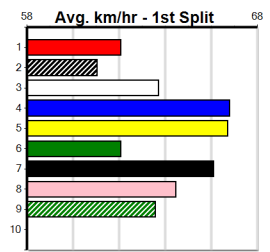

Bendigo

10

10:16PM

(VIC time)

HANRAHAN PLUMBING

Distance: 425m, Race Type: Mixed 6/7, Total Prizemoney: $2,925
1st: $1,950, 2nd: $600, 3rd: $300, 4th: $75

LEAVE ME IN (6) has a nice turn of foot and she can race middle to wide. PAW LAUREN (5) has been impressive to date and she will be in the firing line from the outset. PAW LILIBET (2) can atone for her luckless runs of late

Watchdog Tips: **6** **5** **2** **3** **Bet:** **Win 6**

1

SPRING COIN (SA)[6] $8.50
Showed improvement when placed here, respect
BK Dog Jan-22 Sire: SPRING BRIDGE Dam: SPRING HALO
Owner(s): G Black Trainer: Mark Delbridge (Balliang)
Winning Distances: < 300m (0) 300 - 399m (0) 400 - 499m (1) 500 - 599m (1) 600 - 699m (0) > 700m (0)
Winning Weights: 33.1(1) 33.9(1)

Rank	Age	Wgt	Dist	Track	Date	Time	BOB	Margin	1st/2nd (Time)	PIR	Checked	Comment	WR	Split 1	S/P	Grade
3rd	(6)	33.3	440	GBN	R9	13-Feb-24	25.60	24.70	6.50L SPRING FEATURE (25.14)	5443	5443	.	.	.	$9.00	5
4th	(1)	33.4	440	GBN	R6	20-Feb-24	25.21	24.43	1.5L SPRING FEATURE (25.10)	7444	7444	.	.	.	$11.00	5
4th	(3)	33.0	435	SLE	R3	23-Jun-24	25.07	24.37	4.25L DR. LETTIE (24.78)	M/675	.	.	.	5.48	$4.10	X67
2nd	(1)	33.3	450	BAL	R5	26-Jun-24	25.88	25.03	3.5L FABIO GIBLET (25.65)	M/443	.	.	.	6.77	$6.60	X67
7th	(2)	33.0	435	SLE	R3	30-Jun-24	25.21	24.46	7.50L ABUNDANT LUMENS (24.69)	M/688	.	.	.	5.41	$9.60	X67
7th	(4)	33.0	460	GEL	R5	05-Jul-24	27.21	25.54	12.00 ASTON GARRATT (26.40)	M/687	.	.	.	6.76	$17.40	X67
6th	(7)	33.6	410	HOR	R3	06-Aug-24	23.99	23.13	4.75L TALKIN' BLUEY (23.66)	M/67	.	.	.	10.77	$20.10	6G
2nd	(3)	33.3	425	BEN	R2	09-Aug-24	24.20	23.88	0.25L XENI BALE (24.18)	M/233	.	.	.	6.74	$8.60	RW

Last 3 wins NOT included above

1st	2nd	3rd	4th	5th	6th	7th	8th
1	2	1	1	1			
2						1	
3	1	1	1				
4							1
5		1					
6			1				1
7				2	1		
8							

Prize Best $8335.00
Starts 24.20(3)-9/8/24
Trk/Dts 15-2-3-2
APM 1-0-1-0 2572

2

PAW LILIBET (NSW)[7] $6.00
No luck since her debut win, can atone, threat
BK Bitch Jan-23 Sire: BERNARDO Dam: DYNA GARNER
Owner(s): B Wheeler Trainer: Mark Delbridge (Balliang)
Winning Distances: < 300m (0) 300 - 399m (1) 400 - 499m (0) 500 - 599m (0) 600 - 699m (0) > 700m (0)
Winning Weights: 25.6(1)

Rank	Age	Wgt	Dist	Track	Date	Time	BOB	Margin	1st/2nd (Time)	PIR	Checked	Comment	WR	Split 1	S/P	Grade
1st	(3)	25.6	390	BAL	R1	31-Jul-24	22.42	22.17	2.25L BONA VISTA (22.57)	Q/11	.	.	.	8.43	$4.30	MH
7th	(6)	25.7	390	BAL	R9	07-Aug-24	22.96	22.08	12.00 PAW REX (22.18)	M/56	.	.	.	8.85	$7.40	MF
6th	(4)	25.7	435	SLE	R3	11-Aug-24	25.63	24.42	11.00 PAW USAMI (24.92)	M/656	.	.	.	5.39	$3.00	X67

Last 3 wins NOT included above

1st	2nd	3rd	4th	5th	6th	7th	8th
1							
2							
3	1						
4					1		
5							
6						1	
7							
8							

Prize Best $1680.00
Starts FSH
Trk/Dts 3-1-0-0
APM 0-0-0-0 1680