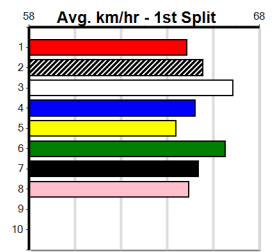

AVARD CIVIL

Distance: 425m, Race Type: Grade 5, Total Prizemoney: $2,925
1st: $1,950, 2nd: $600, 3rd: $300, 4th: $75

HARTNEY (7) returned to form with a top 25.25 Shepparton win and he is ideally drawn out wide.
VERSNELLEN (6) is better than his past few runs and he just needs a little room early on. REV
ROSE (4) can charge to the line

Watchdog Tips: 7 6 4 1 Bet: Win 7

1
BLUE BLOOD (SA)[5] Risky early but has good muster, keep safe $4.60
BK Dog Dec-21 Sire: TOMMY SHELBY Dam: ALICANTE BOUCHET Trainer: Matthew Lanigan (Rowsley)
Owner(s): N Rawlings
Winning Distances: < 300m (0) 300 - 399m (6) 400 - 499m (4) 500 - 599m (0) 600 - 699m (0) > 700m (0)
Winning Weights: 33.4(1) 34.3(2) 34.5(1) 34.6(1) 34.8(1) 35.0(1) 35.1(1) 35.2(1) 35.4(1)
3rd (5) 34.0 350 MBS R5 14-May-24 19.39 19.27 1.5L VICTA KERLE (19.28) 6.97 $5.00 O
1st (5) 33.4 390 WBL R10 05-Jun-24 22.33 21.96 0.50L BETSIE BALE (22.35) S/21 . . . 8.69 $6.70 X45
2nd (3) 33.9 395 TRA R6 14-Jun-24 22.16 21.79 1.75L AUSSIE SUPREME (22.04) S/743 . . . 3.85 $14.00 SH
4th (8) 33.4 390 BAL R4 03-Jul-24 22.32 22.02 3.25L FIBULARIS (22.09) S/45 . . . 8.55 $2.80 5H
8th (8) 33.7 390 BAL R5 10-Jul-24 22.56 21.82 11.00 ASTON FANTASTIC (21.82) S/76 . . . 8.69 $10.00 X45
7th (8) 34.0 400 GEL R10 19-Jul-24 23.27 22.49 9.50L BUTTERFLIES LAD (22.61) S/56 . . . 8.61 $3.70 X45
1st (6) 34.3 400 GEL R10 27-Jul-24 22.84 22.66 2.25L SCENIC COURT (22.99) S/41 . . . 8.56 $5.80 X45
3rd (1) 34.7 300 HVL R9 11-Aug-24 16.83 16.65 2.75L MY MATE MINA (16.65) S/7 . . . 4.13 $3.00 5
Last 3 wins NOT included above
1st (4) 35.2 400 GAW R6 12-Apr-24 22.84 22.49 0.10L DAYNE'S CALAIS (22.85) 0 SAMP . . . 8.80 $1.28 6
1st (1) 34.6 400 GAW R11 24-Apr-24 22.51 22.51 4.25L LOST AT SEA (22.82) . . . 8.68 $1.28 6
1st (6) 34.8 400 GAW R4 28-Apr-24 22.69 22.54 1.5L BRONZE TITAN (22.80) . . . 8.79 $1.35 5

2
BLIMEY TEDDY [5] Placed in two of three here, place hope again $10.00
BK Dog Nov-21 Sire: WEST ON AUGIE Dam: DYNA ELISE Trainer: Brian Fothergill (Marionvale)
Owner(s): FOTHERGILL RACING (SYN), B Fothergill, J Fothergill, S Fothergill, J Fothergill
Winning Distances: < 300m (0) 300 - 399m (6) 400 - 499m (0) 500 - 599m (0) 600 - 699m (0) > 700m (0)
Winning Weights: 29.7(1) 30.1(1) 30.3(2) 30.5(1) 30.9(1)
1st (4) 30.3 330 TEM R5 17-Apr-24 18.71 18.71 2.50L SCARLET'S DESIRE (18.89) . . . $4.80 5H
3rd (4) 30.6 330 TEM R8 24-Apr-24 19.20 18.71 2.00L SCARLET'S DESIRE (19.05) . . . $6.50 5F
2nd (2) 30.7 425 BEN R12 10-May-24 24.13 23.72 1.25L BELSAR (24.06) M/111 . . . 6.60 $2.20 5
4th (2) 30.6 425 BEN R11 17-May-24 24.36 23.88 2.25L COOPER SUMMER (24.20) M/233 . . . 6.62 $2.20 5
2nd (8) 30.6 425 BEN R10 24-May-24 24.07 23.90 1.25L DEROGATIVE (23.98) Q/111 . . . 6.51 $9.00 5
1st (1) 30.5 390 SHP R11 22-Jul-24 22.11 22.04 2.00L SAINT PARR (22.24) Q/21 . . . 8.34 $6.40 5
2nd (3) 30.7 450 SHP R8 29-Jul-24 25.43 25.09 0.25L GREEN FLASH (25.42) M/211 . . . 6.54 $8.00 5H
3rd (3) 30.5 450 SHP R6 05-Aug-24 25.57 24.95 9.00L ASTON FANTASTIC (24.97) M/633 . . . 6.70 $29.90 5F
Last 3 wins NOT included above
1st (6) 30.3 390 SHP R3 07-Dec-23 22.23 22.14 0.75L HARRY ZOOM (22.27) M/22 . . . 8.43 $3.10 T3-7
1st (6) 30.9 330 TEM R4 10-Jan-24 19.00 18.89 0.75L SCARLET OAK (19.06) . . . $1.60 5
1st (7) 30.1 330 TEM R12 10-Mar-24 19.06 18.55 2.25L DANA ZIG (19.22) . . . $5.00 5