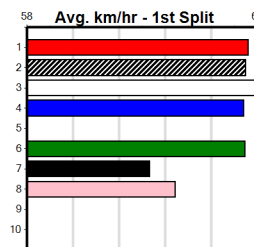

PETER BROWN CUSTOM HOMES

Distance: 425m, Race Type: Mixed 3/4, Total Prizemoney: $3,360
1st: $2,250, 2nd: $690, 3rd: $345, 4th: $75

CAIN BALE (4) had little luck when resuming from a spell and he will be much better for the run.
SHORT AND STUMPY (3) has a tremendous strike rate and she will set a cracking pace. TOMMY
TEQUILA (1) is drawn to be prominent throughout.

Watchdog Tips: **4** **3** **1** **2** **Bet:** **Box Quinella 1,3,4 ($10 for 333.33%)**

1

TOMMY TEQUILA (NSW)[4] Returned to form, good early burn, big threat **$3.40**

RBD Dog Feb-22 Sire: TOMMY SHELBY Dam: DAZZLING BLING Trainer: Rebecca Gibbons (Avalon)

Owner(s): Evolution (SYN), T Fogarty, J Phillips
Winning Distances: < 300m (0) 300 - 399m (0) 400 - 499m (4) 500 - 599m (7) 600 - 699m (0) > 700m (0)

Winning Weights: 31.3(1) 31.9(4) 32.0(2) 32.1(1) 32.6(1) 32.7(1) 32.9(1)

Box	1st	2nd	3rd	4th	5th	6th	7th	8th
1	6	2					2	
2	1	1						
3	1	1	1	1	1	1	1	
4	2	1	1			1		
5		2						
6			2	1	1			1
7	1	1		1			1	
8							1	

Prize Best $64445.00
Starts FSH
Trk/Dts 36-11-8-4
APM 0-0-0-0
24280

2

LIGHTNING JEWEL [4] Airborne at present, toughest test, keep safe **$4.60**

BK Bitch Dec-21 Sire: FERNANDO BALE Dam: ELUSIVE JEWEL Trainer: Max Cameron (Cranbourne)

Owner(s): N Beltran
Winning Distances: < 300m (0) 300 - 399m (6) 400 - 499m (7) 500 - 599m (0) 600 - 699m (0) > 700m (0)

Winning Weights: 27.1(1) 27.6(2) 27.7(1) 27.8(3) 27.9(3) 28.1(2) 28.2(1)

Box	1st	2nd	3rd	4th	5th	6th	7th	8th
1	4			2				
2	2	1	1					
3	2	1			1			
4	2	3			1		1	
5	1		1	1				
6				2		1		
7	1							
8	1	1		1				

Prize Best $34900.00
Starts 23.75(4)-5/7/24
Trk/Dts 31-13-6-2
APM 1-1-0-0
16646

3

SHORT AND STUMPY [3] Tremendous strike rate, sizzles early, danger **$2.80**

BK Bitch Dec-21 Sire: BERNARDO Dam: ON THE RUNWAY Trainer: Lyn Smith (Nambrok)

Owner(s): DARREN AND MICHAEL PULEIO (SYN), D Puleio, M Puleio
Winning Distances: < 300m (0) 300 - 399m (1) 400 - 499m (9) 500 - 599m (0) 600 - 699m (0) > 700m (0)

Winning Weights: 24.8(1) 24.9(2) 25.0(1) 25.1(4) 25.3(2) 25.4(3) 25.5(6) 25.6(1)

Box	1st	2nd	3rd	4th	5th	6th	7th	8th
1	2	1						
2	3	2						
3	1	3				1		
4	1	3						
5	3		1					
6	3							
7	2	2	1					
8	5	1	1					

Prize Best $62200.00
Starts 23.56(2)-1/12/23
Trk/Dts 36-20-12-3
APM 3-2-1-0
28540

4

CAIN BALE (NSW)[4] Better for the run when resuming, take stopping **$4.80**

BK Dog Oct-21 Sire: FERAL FRANKY Dam: FANTA BALE Trainer: Mark Delbridge (Balliang)

Owner(s): B Wheeler
Winning Distances: < 300m (0) 300 - 399m (0) 400 - 499m (0) 500 - 599m (9) 600 - 699m (1) > 700m (0)

Winning Weights: 34.9(3) 35.1(7)

Box	1st	2nd	3rd	4th	5th	6th	7th	8th
1	4	1	1					
2					1	1		1
3		1						
4	1		1					1
5	3	1		1				
6								
7	2		1		1			
8								

Prize Best $70575.00
Starts 24.30(7)-9/8/24
Trk/Dts 22-10-3-3
APM 1-0-0-0
14515

5

*** VACANT BOX ***

Sire: Dam: Trainer:

Owner(s):
Winning Distances: < 300m (0) 300 - 399m (0) 400 - 499m (0) 500 - 599m (0) 600 - 699m (0) > 700m (0)

Winning Weights: Box History