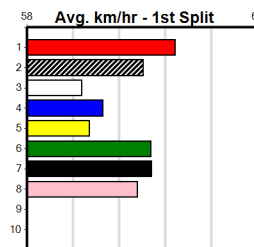

JARROD LARKIN CONCRETING

Distance: 500m, Race Type: Mixed 6/7, Total Prizemoney: $3,340
1st: $2,230, 2nd: $690, 3rd: $345, 4th: $75

CRAFTY BEER (3) has been placed in four of his past five and he will be strong in the run home.
BLACK THUMB (7) has been luckless since her debut win and she has the speed to cross early on.
BLUE FLAME (6) is an improving type.

Watchdog Tips: 3 7 6 1 Bet: Win 3

Form Box Wgt Dist Track Date Time BON Margin 1st/2nd (Time) PIR Checked Comment W/R Split 1 S/P Grade
SAM'S UNIVERSE [6] Placed in two of his past three, keep safe $7.50
Owner(s): Greysynd Racing (SYN), W Owen, J Chilcott, A Long
Trainer: Michael Chilcott (Heathcote)

REDEEM HER [7] Strong winner two runs back, can run a drum $8.00
Owner(s): Smith Racing (SYN), D Smith, J Smith
Trainer: Danielle Smith (Lara)

CRAFTY BEER [7] Strong young type, can find the rail early, go close $3.40
Owner(s): Smith Racing (SYN), D Smith, J Smith
Trainer: Danielle Smith (Lara)

BLUE TICK STELLA [7] Steady maiden winner, rises in class, tested $16.00
Owner(s): J Chilcott
Trainer: Julie Chilcott (Heathcote)

MORE VOLTAGE [7] Better than form but the draw is a worry, place $8.00
Owner(s): I Hopper
Trainer: Ian Hopper (Werribee)

1

2

3

4

5