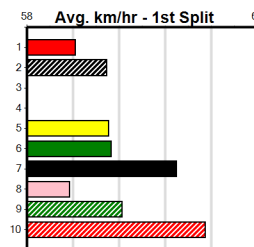

SPORTSBET MAKE IT A MULTI

Distance: 425m, Race Type: Maiden, Total Prizemoney: $2,535
1st: $1,680, 2nd: $520, 3rd: $260, 4th: $75

WILLOW SKYE (5) has been handily placed in her two runs to date and she has the speed to cross and lead throughout. RUN GIUSEPPE RUN (7) was far from disgraced on debut and he will be better for the run. JOLLY OLLIE (1) will be strong in the run home

Watchdog Tips:	5	7	1	4	Bet:	Win 5

Form Box	Wgt	Dist	Track	Date	Time	BON	Margin	1st/2nd (Time)	PIR	Checked	Comment	W/R	Split 1	S/P	Grade		
1	JOLLY OLLIE [M] Handy effort on debut, strong type, threat $6.00																
	BD Dog Jan-23 Sire: ASTON RUPEE Dam: WHITE CYNDER Trainer: Aaron Debattista (Toolleen)																
	Owner(s): S Davis																
	Winning Distances: < 300m (0) 300 - 399m (0) 400 - 499m (0) 500 - 599m (0) 600 - 699m (0) > 700m (0)																
	Winning Weights:																
	3rd (6) 29.1 425 BEN R1 09-Aug-24 24.59 23.88 4.75L PEAKY AVENGER (24.27) M/665 6.87 $9.30 M																
	Box History																
	<table border="1"> <thead> <tr><th>Bx</th><th>1st</th><th>2nd</th><th>3rd</th><th>4th</th><th>5th</th><th>6th</th><th>7th</th><th>8th</th></tr> </thead> <tbody> <tr><td>1</td><td></td><td></td><td></td><td></td><td></td><td></td><td></td><td></td></tr> <tr><td>2</td><td></td><td></td><td></td><td></td><td></td><td></td><td></td><td></td></tr> <tr><td>3</td><td></td><td></td><td></td><td></td><td></td><td></td><td></td><td></td></tr> <tr><td>4</td><td></td><td></td><td></td><td></td><td></td><td></td><td></td><td></td></tr> <tr><td>5</td><td></td><td></td><td></td><td></td><td></td><td></td><td></td><td></td></tr> <tr><td>6</td><td></td><td></td><td></td><td>1</td><td></td><td></td><td></td><td></td></tr> <tr><td>7</td><td></td><td></td><td></td><td></td><td></td><td></td><td></td><td></td></tr> <tr><td>8</td><td></td><td></td><td></td><td></td><td></td><td></td><td></td><td></td></tr> </tbody> </table>																
	Prize Best $260.00 Starts 24.59(6)-9/8/24 Trk/Dts 1-0-0-1 APM 1-0-0-1 260																
	Last 3 wins NOT included above																
2	ARCHER SWEET [M] Placed in five of nine to date, place hope again $10.00																
	F Dog May-22 Sire: FLYING RICCIARDO Dam: I'M POPPY Trainer: Danielle Smith (Lara)																
	Owner(s): Smith Racing (SYN), D Smith, J Smith																
	Winning Distances: < 300m (0) 300 - 399m (0) 400 - 499m (0) 500 - 599m (0) 600 - 699m (0) > 700m (0)																
	Winning Weights:																
	3rd (6) 33.3 450 SHP R8 03-Jun-24 25.87 24.99 10.00 DEADLY AVENGER (25.18) S/324 6.79 $14.40 MH																
	5th (2) 33.5 450 SHP R5 10-Jun-24 25.65 25.25 6.00L BEBOP JAZZ (25.25) S/675 7.09 $41.30 MSF																
	3rd (7) 33.0 400 GEL R2 21-Jun-24 23.14 22.41 4.00L OSPREY WIZARD (22.88) S/73 8.90 $5.60 M																
	3rd (6) 33.1 460 GEL R3 05-Jul-24 26.48 25.54 4.50L WARREGO STORM (26.18) M/423 6.75 $5.40 M																
	2nd (7) 32.9 425 BEN R4 12-Jul-24 24.53 23.86 2.25L DYNAMITE DOUG (24.38) M/432 6.81 $3.60 MH																
4th (5) 32.8 425 BEN R2 19-Jul-24 24.48 23.78 4.25L DYNAMITE DOUG (24.19) S/565 6.86 $23.50 MF																	
5th (3) 33.2 515 SAP R2 29-Jul-24 30.65 29.46 14.00 PAW EARNEST (29.69) S/5666 5.32 $8.00 MH																	
3rd (6) 33.1 450 BAL R1 07-Aug-24 26.05 25.38 5.00L PAW JUDAS (25.71) S/554 6.88 $4.70 M																	
Box History																	
<table border="1"> <thead> <tr><th>Bx</th><th>1st</th><th>2nd</th><th>3rd</th><th>4th</th><th>5th</th><th>6th</th><th>7th</th><th>8th</th></tr> </thead> <tbody> <tr><td>1</td><td></td><td></td><td></td><td></td><td></td><td></td><td></td><td></td></tr> <tr><td>2</td><td></td><td></td><td></td><td></td><td>1</td><td></td><td></td><td></td></tr> <tr><td>3</td><td></td><td></td><td></td><td></td><td>1</td><td></td><td></td><td></td></tr> <tr><td>4</td><td></td><td></td><td></td><td></td><td></td><td></td><td></td><td>1</td></tr> <tr><td>5</td><td></td><td></td><td></td><td></td><td>1</td><td></td><td></td><td></td></tr> <tr><td>6</td><td></td><td></td><td></td><td></td><td></td><td></td><td></td><td></td></tr> <tr><td>7</td><td></td><td>1</td><td>1</td><td></td><td></td><td></td><td></td><td></td></tr> <tr><td>8</td><td></td><td></td><td></td><td></td><td></td><td></td><td></td><td></td></tr> </tbody> </table>																	
Prize Best $1635.00 Starts 24.48(5)-19/7/24 Trk/Dts 9-0-1-4 APM 2-0-1-0 1323																	
Last 3 wins NOT included above																	
3	RED EMPEROR [M] Well bred, in good hands, watch betting moves $7.50																
	F Dog Oct-22 Sire: FERAL FRANKY Dam: NORDEGREN Trainer: Aaron Debattista (Toolleen)																
	Owner(s): A Debattista																
	Winning Distances: < 300m (0) 300 - 399m (0) 400 - 499m (0) 500 - 599m (0) 600 - 699m (0) > 700m (0)																
	Winning Weights: