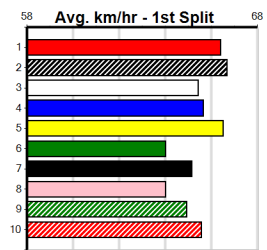

GRV VICBRED SERIES FINAL

Distance: 500m, Race Type: Grade 5 Final, Total Prizemoney: $9,575
1st: $6,500, 2nd: $2,000, 3rd: $1,000, 4th: $75

GOLD SCOTCH (2) was a dominant 28.04 heat winner last week and she appears to be a serious up and comer. ELITE ALEX (1) has the class edge and he is drawn to be on the pace from the outset. CHEAP RED WINE (7) just needs luck early on.

Watchdog Tips: 2 1 7 8 Bet: Trifecta 2/1,7,8/1,5,7,8 ($10 - 111.11%)

ELITE ALEX [5] Class edge, settles on the speed, main danger $4.60
Owner(s): J Timperley
Winning Distances: < 300m (0) 300 - 399m (0) 400 - 499m (5) 500 - 599m (18) 600 - 699m (0) > 700m (0)
Box History table and Prize Best Starts table included.

GOLD SCOTCH [4] Serious prospect, dominant heat winner, yes $2.50
Owner(s): It's Mustard (SYN), G Farrugia, E Azzopardi
Winning Distances: < 300m (0) 300 - 399m (0) 400 - 499m (5) 500 - 599m (5) 600 - 699m (0) > 700m (0)
Box History table and Prize Best Starts table included.

BRONELLY STRIKER [4] Racing well but this is harder, prefer to watch $10.00
Owner(s): K Bravo
Winning Distances: < 300m (0) 300 - 399m (0) 400 - 499m (2) 500 - 599m (5) 600 - 699m (0) > 700m (0)
Box History table and Prize Best Starts table included.

DON'T TELL SHELL [5] Great heat effort but needs to lead, next time $14.00
Owner(s): heathcote park red nine syn (SYN), J Chilcott, L Forde, W Owen, T Byrne
Winning Distances: < 300m (0) 300 - 399m (0) 400 - 499m (7) 500 - 599m (0) 600 - 699m (0) > 700m (0)
Box History table and Prize Best Starts table included.

OKAY BOOMER [5] Relies on luck, draw is a worry, place claims $7.50
Owner(s): CHASIN DREAMS (SYN), D Graham, J Kerr, D Lock, S Kerr
Winning Distances: < 300m (0) 300 - 399m (1) 400 - 499m (2) 500 - 599m (9) 600 - 699m (1) > 700m (0)
Box History table and Prize Best Starts table included.