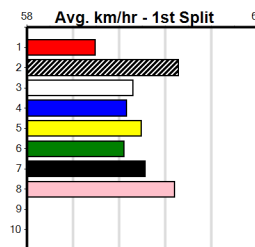

BENDIGO ADVERTISER

Distance: 425m, Race Type: Grade 5, Total Prizemoney: $2,925
1st: $1,950, 2nd: $600, 3rd: $300, 4th: $75

TAKUMI BALE (8) was a strong 22.31 Ballarat winner and he will get plenty of room early on. ARE YOU NERVOUS (7) was far from disgraced two runs back and he will be in the firing line throughout. KNICKED OFF (3) is nearing another win

Watchdog Tips: 8 7 3 1 Bet: Win 8

Form Box Wgt Dist Track Date Time BON Margin 1st/2nd (Time) PIR Checked Comment W/R Split 1 S/P Grade

CHAIN DRIVE [5] Better than form, has the good draw, respect $9.00
RBD Dog Nov-21 Sire: ORSON ALLEN Dam: SUMMER SKYE
Owner(s): R Mccullagh
Trainer: Ronald Mccullagh (Lara)
Winning Distances: < 300m (0) 300 - 399m (0) 400 - 499m (5) 500 - 599m (0) 600 - 699m (0) > 700m (0)
Winning Weights: 33.8(1) 34.1(1) 34.2(2) 34.5(1)
6th (8) 34.6 390 WBL R12 30-May-24 22.96 21.92 8.50L RAGIN' ABLETT (22.40) M/77 . . . . . 9.08 $4.40 5
7th (2) 34.7 390 BAL R11 09-Jun-24 22.88 22.34 8.00L GRANDPA (22.34) M/86 . . . . . 8.90 $3.50 T3-5
4th (7) 34.8 390 BAL R12 12-Jun-24 22.63 22.07 4.25L FIERY DUEL (22.35) S/75 . . . . . 8.91 $8.10 5NP
4th (6) 35.0 450 BAL R8 23-Jun-24 25.94 25.50 5.50L BALLOON HEAD (25.58) M/764 . . . . . 6.96 $7.00 T3-5
7th (3) 35.1 460 GEL R6 02-Jul-24 26.90 25.94 14.00 THIEF RETURNS (25.94) M/257 . . . . . 6.72 $24.60 5
6th (4) 35.1 460 GEL R7 09-Jul-24 26.80 26.13 10.00 THIEF RETURNS (26.13) Q/245 . . . . . 6.77 $15.10 5
7th (1) 34.9 460 GEL R7 12-Jul-24 26.33 25.68 7.50L WHY I'M BROKE (25.83) M/665 . . . . . 6.76 $44.50 5
5th (3) 35.3 400 GEL R3 13-Aug-24 23.04 22.63 6.00L GOING GETS TOUGH (22.64) M/53 . . . . . 8.79 $4.20 5
Last 3 wins NOT included above
1st (3) 34.2 400 GEL R10 26-Sep-23 23.07 22.51 0.50L BROOKE'S GIRL (23.10) Q/11 . . . . . 8.52 $7.40 6G
1st (4) 34.2 410 HOR R6 01-Jan-24 23.59 23.01 4.25L MIRACLE BELLE (23.88) M/33 . . . . . 10.58 $2.10 5
1st (1) 34.5 410 HOR R3 02-Apr-24 23.62 23.24 0.10L NANDO COMMANDO (23.62) Q/43 . . . . . 10.55 $2.80 5

Box History
Bx 1st 2nd 3rd 4th 5th 6th 7th 8th
1 2 1 3 2 2 2
2 1 1 2 1 1 1
3 1 1 2 1 2 2
4 1 2 1 2
5 1 1 1 1 1
6 2 2 2 3
7 2 2 1
8 3 1 1 1 1
Prize Best $13395.00
Starts 24.23(5)-5/1/24
Trk/Dts 57-5-4-7
APM 1-0-0-0 2727

STORM SENSATION [5] Racing well but prefer up the straight, place $4.20
F Dog Apr-22 Sire: ORSON ALLEN Dam: ORIENTAL JADE
Owner(s): R Trueman
Trainer: Gavin Gledhill (Coomboona)
Winning Distances: < 300m (0) 300 - 399m (3) 400 - 499m (0) 500 - 599m (0) 600 - 699m (0) > 700m (0)
Winning Weights: 32.0(1) 32.2(1) 33.5(1)
5th (6) 33.2 390 SHP R3 18-Dec-23 22.62 21.53 12.00 ASTON HORNET (21.83) M/55 . . . . . 8.88 $33.80 RWH
3rd (8) 33.0 425 BEN R3 12-Jan-24 24.42 23.52 6.00L WEDLOCK (24.01) M/122 . . . . . 6.60 $9.80 7
7th (1) 33.2 425 BEN R3 19-Jan-24 24.80 23.91 9.00L KRAKEN HOOK (24.19) M/556 . . . . . 6.62 $30.10 X67
8th (2) 33.0 300 HVL R3 04-Feb-24 16.94 16.34 6.00L ASTON CAYENNE (16.55) M/2 . . . . . 3.86 $13.30 X67
8th (3) 33.0 300 HVL R9 18-Feb-24 17.17 16.50 9.00L MINH GEORGY (16.57) M/1 . . . . . 3.88 $15.50 X67
1st (2) 32.0 300 HVL R2 12-Jul-24 16.68 16.68 8.50L EVENING STAGGER (17.26) Q/1 . . . . . SW 3.85 $1.50 T3-7
1st (1) 32.2 300 HVL R1 31-Jul-24 16.88 16.68 3.00L PIA BELLA (17.07) S/7 . . . . . 4.11 $1.60 X67
3rd (1) 32.2 390 SHP R3 12-Aug-24 22.41 22.05 3.5L OUR GIRL ROXY (22.18) S/52 . . . . . 8.78 $3.10 5
Last 3 wins NOT included above
1st (7) 33.5 390 SHP R2 07-Dec-23 22.39 22.14 0.50L MR. FERGUSON (22.42) M/11 . . . . . 8.48 $5.80 T3-M