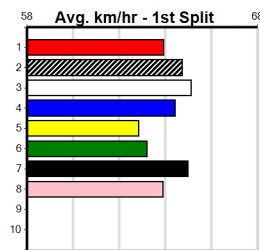

HIP POCKET BENDIGO

Distance: 425m, Race Type: Grade 5, Total Prizemoney: $2,925
1st: $1,950, 2nd: $600, 3rd: $300, 4th: $75

BALLOON HEAD (1) is better than his past two runs and he is drawn to make every post a winner. MR. FERGUSON (6) has a good record here and he can work into the mix mid race. SPRING AMMO (5) regained some confidence last time out.

Watchdog Tips: 1 6 5 3 Bet: Box Quinella 1,5,6 ($10 for 333.33%)

Race card for BALLOON HEAD (NSW)[5]. Includes dog details, owner, winning distances, weights, and a table of recent race results. Prize: $4.60.

Race card for POST THE ZIPPER (QLD)[5]. Includes dog details, owner, winning distances, weights, and a table of recent race results. Prize: $10.00.

Race card for CHAPPY'S THIEF [5]. Includes dog details, owner, winning distances, weights, and a table of recent race results. Prize: $8.00.

Race card for LANZER BALE (NSW)[5]. Includes dog details, owner, winning distances, weights, and a table of recent race results. Prize: $12.00.

Race card for SPRING AMMO (SA)[5]. Includes dog details, owner, winning distances, weights, and a table of recent race results. Prize: $4.00.