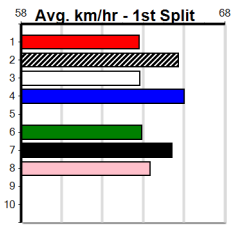

GREYHOUNDS ENTERTAINMENT DAMSE

Distance: 515m, Race Type: Grade 5, Total Prizemoney: $3,340
1st: $2,230, 2nd: $690, 3rd: $345, 4th: $75

5

8:12PM

(VIC time)

Watchdog Tips:

0 0 0 0

Bet:

Form Box Weight Dist Track Date Time BON Margin 1st/2nd (Time) PIR Checked Comment W/R Split 1 S/P Grade

1 BETSIE BALE (NSW)[5]														Winning Boxes																
F	B	Oct-21 FERAL FRANKY				FANTA BALE				1	2	3	4	5	6	7	8													
Trainer: Mark Delbridge (Balliang)														2	1															
1st	(1)	29.2	460	WGL	R6	23-Jul-24	26.02	25.66	1.00LWERRIS BALE (26.08)		M/654	.	.	.	6.67	$11.40	5	Prize	$21,050.00											
4th	(1)	29.3	450	SHP	R7	29-Jul-24	25.49	25.09	2.25LTAT LIBBY (25.34)		S/675	.	.	.	6.80	$13.50	5H	Best	29.93											
6th	(3)	29.5	350	HVL	R8	04-Aug-24	19.69	18.94	7.50LZIPPING GRYLLIS (19.19)		M/6	.	.	.	6.77	$128.90	SH	Starts	45-7-6-13											
5th	(4)	29.5	450	BAL	R12	07-Aug-24	25.98	25.38	9.00LSYDNEY SHOW (25.38)		S/865	.	.	.	6.91	$7.20	5	Trk/Dst	3-0-0-1											
Owner(s): B Wheeler														APM	$9724															

2 BOROUGH SALTS [5]														Winning Boxes																
WBK	B	Jun-21 FERNANDO BALE				MAGIC MOON DUST				1	2	3	4	5	6	7	8													
Trainer: Cynthia O'brien (Broadford)														2	1															
2nd	(8)	26.7	525	MEP	R4	17-Jul-24	30.57	29.78	1.00LLITTLE PEG (30.51)		M/1111	.	V0	.	5.18	$2.70	T3-5	Prize	$18,285.00											
3rd	(7)	26.8	525	MEP	R3	24-Jul-24	30.98	30.11	1.75LASTON MICHIGAN (30.86)		Q/1111	.	.	.	5.17	$4.60	T3-5	Best	FSH											
1st	(7)	26.8	500	BEN	R6	31-Jul-24	28.42	28.23	1.25LINVICTUS SHARON (28.50)		M/222	.	.	.	6.64	$2.90	X45	Starts	41-7-9-5											
5th	(6)	27.0	525	MEP	R5	07-Aug-24	30.80	29.93	5.00LMARAIS BALE (30.46)		M/3455	.	.	.	5.20	$7.90	5	Trk/Dst	0-0-0-0											
Owner(s): M Ebeyer														APM	$8601															

3 DISHY DI [5]														Winning Boxes																
BK	B	Feb-22 BERNARDO				SILVER SALUTE				1	2	3	4	5	6	7	8													
Trainer: Donald Rhodes (Heyfield)														2																
F	(2)	32.8	435	SLE	R9	26-Jun-24	0.00	24.20	.BANDIT BULLET (24.69)		M/6	.	V5	.	5.42	$2.50	5	Prize	$17,046.88											
6th	(7)	32.8	425	BEN	R10	12-Jul-24	24.48	23.86	9.00LSKINNY OLIVE (23.86)		S/866	.	SW	.	6.71	$16.80	5	Best	29.68											
4th	(7)	32.6	515	SAP	R5	29-Jul-24	30.22	29.46	5.00LZIPPING CRUSADER (29.87)		S/4534	.	.	.	5.26	$2.30	5	Starts	16-3-3-3											
3rd	(7)	32.8	515	SAP	R12	04-Aug-24	30.01	29.55	1.5LWILLA BALE (29.91)		M/4423	.	.	.	5.20	$11.30	5	Trk/Dst	7-3-1-2											
Owner(s): D Rhodes														APM	$7312															

4 ROSALES [5]														Winning Boxes																
BK	B	May-21 BERNARDO				BOOMER HARGEN				1	2	3	4	5	6	7	8													
Trainer: Thomas Daily (Anakie)														4																
1st	(2)	27.3	400	MTG	R12	21-Jul-24	22.83	22.83	10.00LBOURNE NICKO (23.51)			.	.	.	10.58	$1.90	X45	Prize	$10,785.00											
2nd	(5)	27.3	450	WBL	R6	25-Jul-24	25.84	25.55	2.50LBUN UNDERCURRENT		Q/111	.	.	.	6.55	$3.30	5	Best	FSH											
5th	(5)	27.3	450	BAL	R5	31-Jul-24	25.71	25.24	6.50LMÄHÖGANY (25.27)		M/356	.	.	.	6.72	$10.10	5	Starts	40-5-6-7											
7th	(3)	27.6	450	BAL	R12	07-Aug-24	26.08	25.38	10.00LSYDNEY SHOW (25.38)		S/787	.	.	.	6.88	$10.60	5	Trk/Dst	0-0-0-0											
Owner(s): Lenehan Stanley (SYN), N Stanley, N Lenehan														APM	$3808															

5 *** VACANT BOX ***														Winning Boxes							
Trainer:																					
Owner(s):