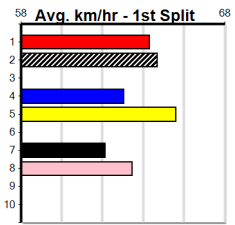

Sandown (SAP)

SPORTSBET HT2 (1-6 WINS)

Distance: 595m, Race Type: Restricted Win Heat, Total Prizemoney: \$3,940
1st: \$2,640, 2nd: \$815, 3rd: \$410, 4th: \$75

10

9:55PM

(VIC time)

Watchdog Tips:

0 0 0 0