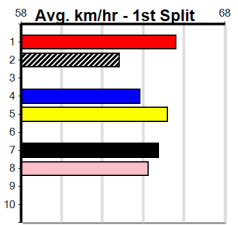

SPORTSBET HT1(1-6 WINS)

Distance: 595m, Race Type: Restricted Win Heat, Total Prizemoney: $3,940
1st: $2,640, 2nd: $815, 3rd: $410, 4th: $75

9

9:33PM

(VIC time)

Watchdog Tips:

0 0 0 0

Bet:

Form	Box	Weight	Dist	Track	Date	Time	BON	Margin	1st/2nd (Time)	PIR	Checked	Comment	W/R	Split 1	S/P	Grade

1 CLOUD SCOOTIN' [5]

BE D Aug-21 FERNANDO BALE MEPUNGA SPECTRE

Trainer: Matthew Lanigan (Rowsley)

3rd (6)	32.1	515	SAP	R10	17-Mar-24	29.99	29.41	8.00	MATE'S REVENGE (29.46)	M/2233	.	.	.	5.15	$10.60	5
2nd (6)	31.0	400	GEL	R11	19-Jul-24	22.99	22.49	3.25	LDOT'S REDEEMER (22.78)	Q/32	.	.	.	8.64	$9.20	5
2nd (4)	31.2	515	SAP	R7	29-Jul-24	29.79	29.46	2.50	LASTON LORD (29.62)	M/1222	.	.	.	5.10	$5.80	5
6th (8)	31.4	515	SAP	R12	04-Aug-24	30.47	29.55	8.00	WILLA BALE (29.91)	Q/1366	.	.	.	5.09	$6.50	5

Owner(s): EMMATT (SYN), M Lanigan, E Azzopardi

Winning Boxes

1	2	3	4	5	6	7	8
1							2
Prize	$17,465.00						
Best	FSTD						
Starts	22-5-5-2						
Trk/Dst	0-0-0-0						
APM	$4095						

2 PAW DIMETRA (NSW)[6]

BK B Jul-22 ALLEN DEED FANTA BALE

Trainer: Mark Delbridge (Balliang)

3rd (1)	27.3	460	GEL	R4	26-Jul-24	26.22	25.91	2.75	MARAIS BALE (26.03)	M/544	.	.	.	6.86	$7.00	X67H
1st (1)	27.1	515	SAP	R10	29-Jul-24	30.11	29.46	8.00	HARA'S POH (30.67)	M/4211	.	.	.	5.27	$2.10	7
2nd (5)	27.3	460	GEL	R7	02-Aug-24	26.31	26.02	4.25	PAW WHISTLER (26.02)	Q/442	.	.	.	6.80	$24.80	X67F
4th (1)	27.4	525	MEP	R9	07-Aug-24	30.73	29.93	12.00	NEEDFUL (29.93)	Q/2244	.	.	.	5.18	$6.20	X67H

Owner(s): B Wheeler

Winning Boxes

1	2	3	4	5	6	7	8
1							1
Prize	$6,545.00						
Best	FSTD						
Starts	16-2-2-3						
Trk/Dst	0-0-0-0						
APM	$5290						

3 *** VACANT BOX ***

Trainer:
Owner(s):

Winning Boxes

1	2	3	4	5	6	7	8
1							
Prize							
Best							
Starts							
Trk/Dst							
APM							

4 PAW YASMIN (NSW)[5]

WBD B Jul-22 AUSSIE INFRARED DYNA PATTY

Trainer: Mark Delbridge (Balliang)

4th (4)	27.9	460	WGL	R3	23-Jul-24	26.44	25.66	4.00	READ THE ROOM (26.17)	M/876	.	.	.	6.88	$8.90	RW
3rd (1)	28.0	525	MEA	R11	27-Jul-24	30.81	30.09	1.5L	LACID TEST (30.71)	M/6865	.	.	.	5.29	$2.10	5
2nd (1)	28.2	600	MEA	R7	03-Aug-24	35.00	34.28	7.50	KING OWEN (34.51)	M/8763	.	.	.	9.38	$11.00	X45
5th (4)	28.3	595	SAN	R5	08-Aug-24	34.70	34.24	7.00	LIPPING HOPKINS (34.24)	Q/7765	.	.	.	9.65	$10.80	X45

Owner(s): B Wheeler

Winning Boxes

1	2	3	4	5	6	7	8
2							1
Prize	$13,470.00						
Best	34.70						
Starts	14-3-1-1						
Trk/Dst	1-0-0-0						
APM	$10608						

5 MAIA [5]

BK B Dec-21 SHIMA SHINE DASHA

Trainer: Karen Pitt (Pearcedale)

1st (2)	28.9	460	WGL	R3	11-Jun-24	25.72	25.67	4.75	SUPERIOR MONIQUE (26.05)	M/211	.	.	W	6.50	$2.10	RW
2nd (2)	28.9	515	SAN	R12	18-Jul-24	29.78	29.29	6.50	LBUMPY GOLD (29.34)	M/3332	.	.	.	5.12	$2.40	5
1st (2)	29.1	515	SAN	R11	25-Jul-24	29.42	29.23	2.25	SHIMA STEEL (29.57)	M/1111	.	.	SW	5.07	$9.80	5
F (4)	29.0	595	SAN	R2	01-Aug-24	0.00	34.36	.	FLYING DINAR (34.36)	.	.	.	V5	.	$6.10	X45

Owner(s): J Cornell

Winning Boxes

1	2	3	4	5	6	7	8
3	2						1
Prize	$23,440.00						
Best	FSTD						
Starts	24-6-6-1						
Trk/Dst	0-0-0-0						
APM	$14282						

6 *** VACANT BOX ***

Trainer:
Owner(s):

Winning Boxes

1	2	3	4	5	6	7	8
1							
Prize							
Best							
Starts							
Trk/Dst							
APM