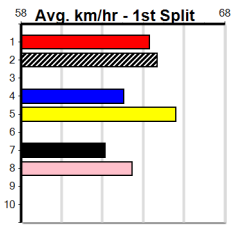

SPORTSBET HT2 (1-6 WINS)

Distance: 595m, Race Type: Restricted Win Heat, Total Prizemoney: $3,940
1st: $2,640, 2nd: $815, 3rd: $410, 4th: $75

10

9:55PM

(VIC time)

FLYING ENVY (5) owns a scorching 33.96 PB here and she is suited by the smaller line-up.
STACY'S MUM (1) was far from disgraced here last time and she is drawn to lead for a long way.
SON OF GHOST (2) is a more than capable type.

Watchdog Tips:

5

1

2

4

Bet:

Win 5

Form Box Weight Dist Track Date Time BON Margin 1st/2nd (Time) PIR Checked Comment W/R Split 1 S/P Grade

1 STACY'S MUM [5] *Drawn to be prominent throughout, danger*
BK B Mar-22 **BARCIA BALE** **GYPSIES LUCK** **$4.00**

Trainer: Marlene Schmidt (Devon Meadows)

4th (8)	27.9	515	SAP	R8	15-Jul-24	30.30	29.45	13.00	LASTON COSTELLO (29.45)	M/5644	.	.	.	5.39	$12.70	X45
2nd (7)	28.0	525	MEA	R12	27-Jul-24	30.69	30.09	1.00	L FARNHAM BALE (30.63)	M/4444	.	.	SW	5.22	$3.30	5
4th (7)	28.0	595	SAP	R10	04-Aug-24	35.11	34.45	4.75	L TEMPER TRAP (34.79)	S/5565	.	.	.	9.52	$8.40	5
3rd (1)	27.5	595	SAN	R5	08-Aug-24	34.56	34.24	4.75	L ZIPPING HOPKINS (34.24)	Q/1233	.	.	.	9.14	$21.50	X45

Owner(s): M Maas

Winning Boxes

1	2	3	4	5	6	7	8
1	2	1		1	6		
Prize				$14,835.00			
Best				34.56			
Starts				25-4-2-6			
Trk/Dst				3-0-0-2			
APM				$6303			

2 SON OF GHOST [5] *Placed in two of four here, early pace, threat*
BK D Feb-22 **CATCH THE THIEF** **SUPREME OUTLAW** **$7.50**

Trainer: Adrian Nuttall (Woodside)

5th (7)	30.9	525	MEA	R1	13-Jul-24	30.88	29.89	14.00	L FUNNY OLD FELLOW (29.95)	M/4255	.	.	.	5.21	$15.40	5F
4th (3)	31.0	515	SAN	R7	18-Jul-24	30.20	29.29	8.50	L LASSARD (29.62)	M/5666	.	.	.	5.25	$25.80	X45
8th (7)	30.8	525	MEA	R10	03-Aug-24	30.74	29.82	9.00	L MASTER PABLO (30.12)	M/5888	.	.	.	5.18	$16.10	5
2nd (2)	31.0	510	SLE	R8	07-Aug-24	28.98	28.75	3.25	L BANJO ONE STRING (28.75)	S/443	.	.	.	9.29	$4.10	X45

Owner(s): L Cardillo

Winning Boxes

1	2	3	4	5	6	7	8
1	2			1			1
Prize				$18,830.00			
Best				34.86			
Starts				29-5-7-2			
Trk/Dst				4-0-1-1			
APM				$8711			

3 *** VACANT BOX ***

Trainer:
Owner(s):

4 PAW BODHI (NSW)[6] *Strong winner here two runs back, keep safe*
BK B Jul-22 **ALLEN DEED** **FANTA BALE** **$6.00**

Trainer: Mark Delbridge (Balliang)

5th (3)	28.1	525	MEA	R1	20-Jul-24	30.60	29.73	4.00	L VISTA YTRIUM (30.32)	M/5666	.	.	.	5.24	$6.80	X67
5th (5)	27.9	595	SAN	R2	25-Jul-24	35.13	34.34	5.50	L PAW ERINA (34.75)	M/6666	.	.	.	9.88	$6.20	X67
1st (8)	27.8	595	SAP	R9	29-Jul-24	34.45	34.38	3.50	L GRACE BURGESS (34.68)	M/2211	.	.	.	9.40	$3.50	RW
7th (2)	27.9	600	MEA	R4	03-Aug-24	35.46	34.28	9.50	L LIVEABLE (34.82)	Q/6888	.	.	V7	9.34	$1.80	X67

Owner(s): B Wheeler

Winning Boxes

1	2	3	4	5	6	7	8
1	2					1	1
Prize				$5,340.00			
Best				34.45			
Starts				10-2-1-1			
Trk/Dst				2-1-0-0			
APM				$4854			

5 FLYING ENVY [5] *Blistering PB here, class edge, hard to hold out*
BK B Jul-22 **ASTON RUPEE** **FLYING SMOOTH** **$1.90**

Trainer: Kim Erenshaw (Junction Village)

1st (5)	29.1	595	SAN	R4	04-Jul-24	33.96	33.96	5.00	L LANFRANCO (34.29)	Q/1111	.	.	SW	9.15	$6.60	5
1st (3)	28.8	660	BAL	R7	17-Jul-24	38.22	38.22	1.00	L LYN DL SAID NO (38.28)	M/2222	.	.	.	12.84	$1.80	RWH
6th (8)	28.9	660	BAL	R6	24-Jul-24	38.75	38.17	8.50	L ENGELKE ROAD (38.17)	Q/6666	.	.	.	13.10	$2.60	RWF
5th (2)	29.4	715	SAN	R3	01-Aug-24	42.44	41.78	9.00	L BLACK SILENCER (41.81)	M/1125	.	.	.	6.11	$16.00	SH

Owner(s): T Erenshaw

Winning Boxes

1	2	3	4	5	6	7	8
1	2			1	1		
Prize				$20,365.00			
Best				33.96			
Starts				19-5-1-2			
Trk/Dst				2-2-0-0			
APM				$13562			

6 *** VACANT BOX ***

Trainer:
Owner(s):