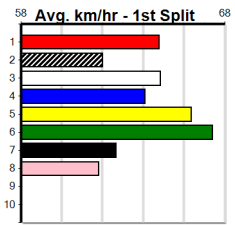

SANDOWN VET CLINIC

Distance: 515m, Race Type: Mixed 6/7, Total Prizemoney: $3,340
1st: $2,230, 2nd: $690, 3rd: $345, 4th: $75

7

8:53PM

(VIC time)

HOT ASHES (3) owns a handy 29.79 PB here and he looks very well graded in this event. RAVEN PETER (1) is showing promise and he has a good record from inside draws. BOMB LUCA (8) just needs a little luck in the early stages.

Watchdog Tips: **3** **1** **8** **2** **Bet:** **Trifecta 3/1,2,8/1,2,6,8 ($10 - 111.11%)**