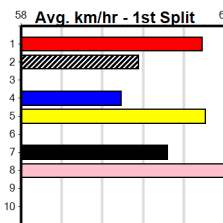

ALDERBROOK PLUMBING

Distance: 515m, Race Type: Free For All, Total Prizemoney: $3,875

1st: $2,600, 2nd: $800, 3rd: $400, 4th: $75

Watchdog Tips:

0 0 0 0

Bet:

Form	Box	Weight	Dist	Track	Date	Time	BON	Margin	1st/2nd (Time)	PIR	Checked	Comment	W/R	Split 1	S/P	Grade

1 DUNDEE REBEL [2]

BD D Dec-20 FERAL FRANKY DUNDEE CALYPSO

Trainer: Geoffrey Scott-smith (Pakenham South)

7th (8)	33.8	595	SAN	R7	04-Jul-24	34.73	33.96	7.50	ROCK ME ROCCO (34.23)	M/4765	.	SW	.	9.33	$17.00	5
3rd (1)	33.6	595	SAN	R5	11-Jul-24	34.32	34.09	2.25	BLACK SILENCER (34.18)	Q/1111	.	.	.	9.13	$4.90	X45
2nd (2)	33.3	510	SLE	R6	28-Jul-24	29.11	28.91	3.00	BLACK VIPER (28.91)	M/222	.	.	.	9.25	$2.80	5
2nd (7)	33.7	515	SAP	R8	04-Aug-24	29.62	29.55	1.00	LISLE OF ROSE (29.55)	M/3322	.	.	.	5.15	$7.30	FFA

Owner(s): G Scott-smith

Winning Boxes

1	2	3	4	5	6	7	8
3	1	2	3	2	1	2	
Prize	$267,260.00						
Best	29.33						
Starts	77-14-18-15						
Trk/Dst	31-8-7-5						
APM	$24118						

2 LETHAL SNIPER [4]

WF D Oct-21 HOOKED ON SCOTCH GWYDION

Trainer: Kerrie White (Buln Buln East)

2nd (2)	32.4	460	WGL	R8	28-May-24	25.82	25.54	4.00	LIN THE HUB (25.54)	S/733	.	.	.	6.70	$2.70	X45
1st (5)	31.9	515	SAP	R4	24-Jun-24	29.46	29.46	4.75	NEED A PILOT (29.78)	M/5422	.	SW	.	5.26	$1.50	5H
1st (1)	32.4	460	WGL	R9	16-Jul-24	26.06	25.75	2.75	LLEITE ALEX (26.25)	S/431	.	SW	.	6.62	$1.20	X34
5th (7)	31.8	450	BAL	R7	24-Jul-24	25.56	25.21	5.00	LASTON FANTASTIC (25.21)	M/646	.	.	.	6.76	$3.20	X45

Owner(s): S White

Winning Boxes

1	2	3	4	5	6	7	8
1	1		1	1	2	1	1
Prize	$22,930.00						
Best	29.46						
Starts	13-8-1-1						
Trk/Dst	1-1-0-0						
APM	$7298						

3 *** VACANT BOX ***

Trainer:

Owner(s):

4 INTERNAL AFFAIRS (NSW)[3]

BD D Sep-20 ZAMBORA BROCKIE NINO DE ORO

Trainer: Chloe Bowman (Kilmany)

6th (5)	31.4	500	TRA	R6	12-Jul-24	28.42	27.78	4.50	LDR. LETTIE (28.11)	M/566	.	.	.	9.55	$5.40	5
6th (1)	31.4	595	SAP	R8	22-Jul-24	35.56	34.51	16.00	FERNANDO GOMEZ (34.51)	S/8876	.	.	.	9.94	$14.00	X45
8th (6)	31.3	510	SLE	R6	28-Jul-24	29.64	28.91	11.00	BLACK VIPER (28.91)	M/878	.	.	.	9.75	$61.70	5
6th (5)	31.5	460	WGL	R6	02-Aug-24	26.34	25.82	3.00	LAKINA CRUSADER (26.13)	M/866	.	.	W	6.82	$53.70	5

Owner(s): M Henderson

Winning Boxes

1	2	3	4	5	6	7	8
5	1	1	2		2	1	
Prize	$67,927.50						
Best	29.61						
Starts	117-12-22-16						
Trk/Dst	22-3-2-3						
APM	$8744						

5 KISS FOR LUCK [4]

WRF B Nov-21 FERNANDO BALE EASY CHOICE

Trainer: Lyn Smith (Nambrok)

5= (7)	26.6	525	MEP	R5	26-Jun-24	30.65	30.08	7.50	SERENE EQUITY (30.16)	Q/4666	.	.	.	5.18	$11.70	5
4th (2)	26.7	595	SAP	R6	15-Jul-24	35.11	34.71	6.00	FLED THE SCENE (34.71)	Q/3333	.	.	.	9.34	$4.60	X45
4th (1)	26.9	600	MEA	R4	20-Jul-24	35.41	34.78	8.00	LINTREPID BALE (34.87)	M/2233	.	.	.	9.30	$2.80	5
8th (7)	26.9	600	MEA	R6	27-Jul-24	35.37	34.67	11.00	VOSS ALI (34.67)	M/7888	.	.	.	9.26	$38.50	X45

Owner(s): DARREN AND MICHAEL PULEIO (SYN), D Puleio, M Puleio

Winning Boxes

1	2	3	4	5	6	7	8
1	2	2	2		2		
Prize	$49,990.00						
Best	29.91						
Starts	32-9-4-3						
Trk/Dst	7-3-0-0						
APM	$11947						

6 *** VACANT BOX ***

Trainer:

Owner(s):