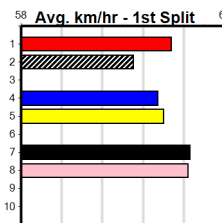

PHOTO MAN AT STUD

Distance: 515m, Race Type: Grade 5, Total Prizemoney: $3,340
1st: $2,230, 2nd: $690, 3rd: $345, 4th: $75

3

7:31PM

(VIC time)

Watchdog Tips:

0 0 0 0

Bet:

Form	Box	Weight	Dist	Track	Date	Time	BON	Margin	1st/2nd (Time)	PIR	Checked	Comment	W/R	Split 1	S/P	Grade

1 SHAYNA BALE (NSW)[5]
WBE B Feb-22 DROOPYS SYDNEY **WINNIE ALLEN**

Pos	Box	Wt	Dist	Track	Date	Time	BON	Margin	1st/2nd (Time)	PIR	Checked	Comment	W/R	Split 1	S/P	Grade
5th	(6)	28.2	425	BEN	R9	19-Jul-24	24.40	23.78	2.00LPLAY DIRTY/SUNNYSIDE JO	M/565	.	SW	.	6.83	$21.10	5
2nd	(3)	28.6	525	MEA	R8	27-Jul-24	30.31	30.09	3.25LGÖLD SCOTCH (30.09)	M/2222	.	SW	.	5.14	$12.60	4
2nd	(8)	29.0	525	MEA	R6	03-Aug-24	30.39	29.82	3.75LIRISH NIKKI (30.13)	M/4322	.	.	.	5.19	$14.90	X45
3rd	(6)	29.4	515	SAN	R8	08-Aug-24	29.93	29.36	3.75LMEPUNGA SHINE (29.67)	Q/1222	.	.	.	5.11	$38.10	FFA

Owner(s): B Wheeler

Winnings Boxes

1	2	3	4	5	6	7	8
1	1		2	1			
Prize	$40,920.00						
Best	29.74						
Starts	31-5-9-5						
Trk/Dst	11-1-4-3						
APM	$23563						

2 MYSTERY BROKER [5]
DKBD D Jul-21 FERNANDO BALE **MEMPHIS SKY**

Pos	Box	Wt	Dist	Track	Date	Time	BON	Margin	1st/2nd (Time)	PIR	Checked	Comment	W/R	Split 1	S/P	Grade
ST	(-)	32.4	300	HVL		12-Jul-24	16.96		0.25Ltrial Cleared	M/22	.	2of2	.	.	$.	ST
1st	(6)	32.3	400	WGL	R9	26-Jul-24	22.98	22.65	1.25LOUR ELLIE (23.05)	M/42	.	.	.	8.83	$4.20	X67
1st	(8)	32.2	460	WGL	R9	02-Aug-24	25.99	25.82	1.75LBOOKER MAN (26.10)	M/222	.	.	.	6.65	$8.30	X67
1st	(1)	32.3	510	SLE	R7	07-Aug-24	28.93	28.75	2.50LAKINA CRUSADER (29.09)	M/111	.	SW	.	9.10	$2.00	5

Owner(s): GREG AND SONIA MURPHY (SYN), G Murphy, S Murphy

Winnings Boxes

1	2	3	4	5	6	7	8
1			1	1			1
Prize	$8,710.00						
Best	FSH						
Starts	6-4-1-1						
Trk/Dst	0-0-0-0						
APM	$6646						

3 *** VACANT BOX ***

Trainer:
Owner(s):

4 BANJO ONE STRING [5]
WBD D Feb-22 FERNANDO BALE **BRING YOUR BANJO**

Pos	Box	Wt	Dist	Track	Date	Time	BON	Margin	1st/2nd (Time)	PIR	Checked	Comment	W/R	Split 1	S/P	Grade
2nd	(8)	31.4	500	TRA	R8	12-Jul-24	27.96	27.78	2.75LCRACKERJACK ARET (27.78)	Q/111	.	.	.	9.09	$5.00	X45
2nd	(4)	31.2	515	SAP	R12	22-Jul-24	29.65	29.48	1.75LECO BALE (29.55)	Q/1112	.	.	.	5.02	$3.90	5
7th	(6)	31.6	515	SAN	R7	01-Aug-24	30.32	29.23	11.00LCRACKERJACK BULL (29.55)	M/3467	.	SW	.	5.13	$32.00	SH
1st	(7)	31.8	510	SLE	R8	07-Aug-24	28.75	28.75	3.25LSON OF GHOST (28.98)	M/111	.	.	.	9.08	$2.00	X45

Owner(s): R Cunneen

Winnings Boxes

1	2	3	4	5	6	7	8
1	1			2		4	1
Prize	$29,105.63						
Best	29.65						
Starts	42-9-13-3						
Trk/Dst	2-0-1-0						
APM	$13651						

5 PICCOLO BALE (NSW)[5]
FBD D Mar-22 KONOMI **WENDALIN BALE**

Pos	Box	Wt	Dist	Track	Date	Time	BON	Margin	1st/2nd (Time)	PIR	Checked	Comment	W/R	Split 1	S/P	Grade
3rd	(7)	31.4	515	SAP	R10	15-Jul-24	30.06	29.45	2.25LCINDY'S CHARM (29.90)	S/5322	.	.	.	5.45	$2.70	5H
3rd	(3)	31.6	525	MEA	R3	20-Jul-24	30.36	29.73	2.25LDEPARTED (30.21)	Q/7634	.	.	.	5.19	$8.10	X45
1st	(6)	31.8	515	SAN	R9	25-Jul-24	29.39	29.23	5.50LINTREPID BALE (29.77)	Q/1111	.	SW	.	5.03	$6.20	5F
4th	(4)	32.5	450	BAL	R11	07-Aug-24	25.93	25.38	6.00LJETSTREAM ICON (25.52)	M/565	.	.	.	6.69	$5.60	X45

Owner(s): B Wheeler

Winnings Boxes

1	2	3	4	5	6	7	8
2	1		1	1	3		
Prize	$48,615.00						
Best	29.39						
Starts	31-8-5-7						
Trk/Dst	9-4-3-1						
APM	$28532						

6 *** VACANT BOX ***

Trainer:
Owner(s):