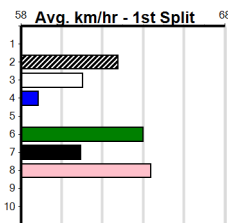

Sandown (SAP)

HARD STYLE RICO AT STUD

Distance: 515m, Race Type: Maiden, Total Prizemoney: $2,860
1st: $1,900, 2nd: $590, 3rd: $295, 4th: $75

1

6:51PM
(VIC time)

Watchdog Tips: **0 0 0 0** Bet: .

Form Box Weight Dist Track Date Time BON Margin 1st/2nd (Time) PIR Checked Comment W/R Split 1 S/P Grade

1 MILES APART [M]
BEED D Aug-22 **ASTON RUPEE** **IMMINENT REALITY**
Trainer: Thomas Dailly (Anakie)
5th (8) 32.4 450 BAL R2 24-Jul-24 26.02 25.21 8.00L**ASTON BAMFORD** (25.46) M/655 . . . 7.08 $4.20 M
5th (6) 32.8 460 GEL R2 02-Aug-24 27.19 26.02 14.00L**PAW ALEXIS** (26.22) M/757 . . . 7.01 $7.10 M
Owner(s): M Funtusoff

Winning Boxes

1	2	3	4	5	6	7	8
Prize							
Best							
Starts							
Trk/Dst							
APM							

2 GALLOPING RED [M]
RF D Sep-22 **BERNARDO** **IN ORBIT**
Trainer: Robert Conway (Bunyip)
3rd (5) 29.3 515 SAP R1 22-Jul-24 31.46 29.48 12.00L**CANYA VIVI** (30.68) S/7533 . . . 5.36 $32.10 M
6th (7) 29.1 515 SAP R2 29-Jul-24 30.66 29.46 14.00L**PAW EARNEST** (29.69) M/4555 . . . 5.30 $63.90 MH
2nd (7) 29.3 510 SLE R2 04-Aug-24 29.46 28.78 3.5L**NORM'S LUCY** (29.23) M/333 . . . 9.32 $25.00 M
4th (1) 29.2 460 WGL R1 08-Aug-24 26.76 26.06 4.25L**MTRIARCH SHELL** (26.47) M/234 . . . 6.63 $3.10 T3-M
Owner(s): R Conway

Winning Boxes

1	2	3	4	5	6	7	8
Prize							
Best							
Starts							
Trk/Dst							
APM							

3 HUB TIME [M]
BK B Dec-21 **FERNANDO BALE** **ACCUSED**
Trainer: Shona Crawford (Pearcedale)
5th (1) 26.6 515 SAP R1 04-Feb-24 30.84 29.33 16.00L**DISHY DI** (29.73) M/5555 . . . 5.48 $10.10 MH
4th (6) 26.5 515 SAP R1 11-Feb-24 30.84 29.43 18.00L**SHREWD STICKER** (29.58) M/7654 . SW . 5.40 $31.00 M
4th (2) 26.0 515 SAP R2 18-Feb-24 30.48 29.35 3.25L**ZIPPING CARDI** (30.27) M/3544 . . . 5.26 $35.10 M
4th (1) 25.4 400 WGL R2 06-Aug-24 23.36 22.37 3.25L**SPIRIT OF DUKE** (23.14) M/65 . . . 8.86 $7.20 M
Owner(s): R Thompson

Winning Boxes

1	2	3	4	5	6	7	8
Prize							
Best							
Starts							
Trk/Dst							
APM							

ENG WGL 2024-08-09

4 HOLD THE ICE (NSW)[M]
BK B Jul-21 **HOOKED ON SCOTCH** **KEYDRA**
Trainer: Craig Treherne (Lara)
8th (1) 28.8 400 GEL R2 14-Jun-24 24.12 22.54 19.00L**BEND YOUR EAR** (22.79) Q/88 . V7 . 9.16 $6.20 M
8th (6) 28.5 400 GEL R2 05-Jul-24 23.91 22.48 8.50L**ASTON HEINEKEN** (23.35) S/88 . . . 9.06 $61.60 M
7th (8) 28.7 450 BAL R2 14-Jul-24 26.71 25.38 11.00L**CONNOR'S FLYER** (25.97) S/878 . . . 7.09 $22.10 T3-M
5th (3) 28.4 460 GEL R4 23-Jul-24 26.88 25.95 11.00L**SPICY ASSASSIN** (26.16) S/655 . . . 7.11 $42.30 M
Owner(s): COMBEN FAMILY (SYN), R Comben, R Comben

Winning Boxes

1	2	3	4	5	6	7	8
Prize							
Best							
Starts							
Trk/Dst							
APM							

5 *** VACANT BOX ***
Trainer:
Owner(s):

6 CAPRICORN ONE [M]
BK D Jul-22 **ASTON RUPEE** **WHAT A SURPRISE**
Trainer: Graham Brown (Cardinia)
2nd (2) 30.4 460 WGL R2 02-Aug-24 26.28 25.82 0.25L**KAOS CONTROL** (26.27) M/123 . SW . 6.65 $6.00 M
Owner(s): C Brown

Winning Boxes

1	2	3	4	5	6	7	8
Prize							
Best							
Starts							
Trk/Dst							
APM