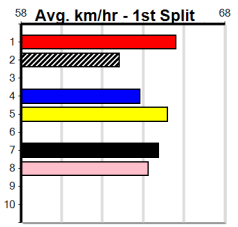

SPORTSBET HT1 (1-6 WINS)

Distance: 595m, Race Type: Restricted Win Heat, Total Prizemoney: $3,940
1st: $2,640, 2nd: $815, 3rd: $410, 4th: $75

9

9:33PM

(VIC time)

MAIA (5) is a slight concern to run the journey, however she has blistering early speed and she will turn with a big break. VISTA YTTRIUM (7) has been consistent to date and he will be prominent throughout. PAW DIMETRA (2) may be the value runner

Watchdog Tips: **5** **7** **2** **4** **Bet:** **Trifecta 5,7/2,5,7/2,4,5,7 ($10 - 125%)**