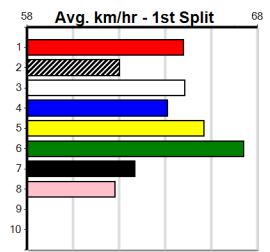

Prize Best Starts Trk/Dts APM table for Wandana Lad. Shows prize money, best start, track/distance, and average per mile.

7

8:53PM

(VIC time)

Distance: 515m, Race Type: Mixed 6/7, Total Prizemoney: \$3,340
1st: \$2,230, 2nd: \$690, 3rd: \$345, 4th: \$75