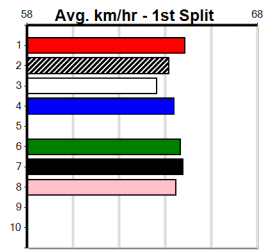

MOND WINDOWS & GLASS

Distance: 515m, Race Type: Grade 5, Total Prizemoney: $3,340
1st: $2,230, 2nd: $690, 3rd: $345, 4th: $75

Watchdog Tips:

Bet:

Form Box Wgt Dist Track Date Time BON Margin 1st/2nd (Time) PIR Checked Comment W/R Split 1 S/P Grade

SUPER TONE [5] BK Dog Aug-21 Sire: SHIMA SHINE Dam: MEPUNGA MIDGET Trainer: Murray Collyer (Coburg East)
Owner(s): A Rippon
Winning Distances: < 300m (0) 300 - 399m (4) 400 - 499m (3) 500 - 599m (1) 600 - 699m (0) > 700m (0)
Winning Weights: 33.3(1) 33.8(2) 34.3(2) 34.4(1) 34.7(1) 34.8(1)
Box History table with 8 columns (1st-8th) and 8 rows.

PIERRE BALE (NSW)[5] RF Dog Aug-20 Sire: ORSON ALLEN Dam: DYNA HADRIA Trainer: Clinton Rand (Heyfield)
Owner(s): DCD (SYN), C Rand, D Simpson
Winning Distances: < 300m (0) 300 - 399m (0) 400 - 499m (10) 500 - 599m (7) 600 - 699m (3) > 700m (0)
Winning Weights: 32.2(1) 33.0(1) 33.6(1) 33.7(2) 34.0(2) 34.4(1) 35.1(2) 35.2(1) 35.3(2) 35.4(1) 35.6(4) 35.7(2)
Box History table with 8 columns (1st-8th) and 8 rows.

PAW GRADY (NSW)[5] BK Dog Jul-22 Sire: ALLEN DEED Dam: FANTA BALE Trainer: Mark Delbridge (Balliang)
Owner(s): B Wheeler
Winning Distances: < 300m (0) 300 - 399m (0) 400 - 499m (0) 500 - 599m (3) 600 - 699m (0) > 700m (0)
Winning Weights: 33.0(1) 33.1(1) 33.2(1)
Box History table with 8 columns (1st-8th) and 8 rows.

FIGHTING BOXER [5] BK Dog Dec-19 Sire: ASTON DEE BEE Dam: DYNA FAME Trainer: Cody Hose (Lara)
Owner(s): H Hose
Winning Distances: < 300m (0) 300 - 399m (0) 400 - 499m (3) 500 - 599m (4) 600 - 699m (0) > 700m (0)
Winning Weights: 31.3(1) 31.4(1) 31.5(1) 31.8(1) 31.9(1) 32.6(2)
Box History table with 8 columns (1st-8th) and 8 rows.

*** VACANT BOX *** Sire: Dam: Trainer:
Owner(s):
Winning Distances: < 300m (0) 300 - 399m (0) 400 - 499m (0) 500 - 599m (0) 600 - 699m (0) > 700m (0)
Winning Weights:
Box History

1

2

3

4

5