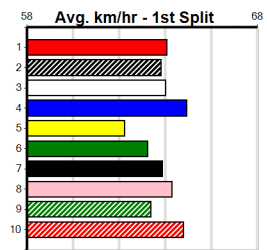

THR33 SERIES FINAL

Distance: 515m, Race Type: Grade 5 Final, Total Prizemoney: $3,875
1st: $2,600, 2nd: $800, 3rd: $400, 4th: $75

Watchdog Tips:

Bet:

Table with columns: Form Box, Wgt, Dist, Track, Date, Time, BON, Margin, 1st/2nd (Time), PIR, Checked, Comment, W/R, Split 1, S/P, Grade

DREAM ON ALLAN [5]
BKW Dog Dec-21 Sire: MY REDEEMER Dam: AVA'S DREAM
Owner(s): A Gringhuis
Trainer: Arend Gringhuis (Ripplebrook)
Winning Distances: < 300m (0) 300 - 399m (1) 400 - 499m (3) 500 - 599m (0) 600 - 699m (0) > 700m (0)
Winning Weights: 31.1(1) 31.5(2) 31.6(1)
Box History table and Prize Best Starts table included.

JEREMY SPOKE [5]
BK Dog Aug-21 Sire: NEED MY MONEYNOW Dam: LITTLE BIT SLICK
Owner(s): Flight Facilities (SYN), R Wagenaar, A Wagenaar
Trainer: Rowan Wagenaar (Langwarrin)
Winning Distances: < 300m (0) 300 - 399m (0) 400 - 499m (0) 500 - 599m (3) 600 - 699m (0) > 700m (0)
Winning Weights: 33.0(1) 34.5(1) 34.6(1)
Box History table and Prize Best Starts table included.

STEELE JAKIT (NSW)[5]
BE Dog Oct-20 Sire: GOOD ODDS HARADA Dam: BOOK OF LUCK
Owner(s): J Dihm
Trainer: Andrew Wood (Nambrok)
Winning Distances: < 300m (0) 300 - 399m (2) 400 - 499m (2) 500 - 599m (1) 600 - 699m (0) > 700m (0)
Winning Weights: 32.2(1) 32.3(1) 32.4(2) 32.5(1)
Box History table and Prize Best Starts table included.

LITTLE PEG [5]
BD Bitch Jan-21 Sire: FERNANDO BALE Dam: VELOSO
Owner(s): BARTOLO AND EARL (SYN), R Bartolo, C Earl, G Bartolo
Trainer: Darren Kee (Lara)
Winning Distances: < 300m (0) 300 - 399m (0) 400 - 499m (4) 500 - 599m (6) 600 - 699m (0) > 700m (0)
Winning Weights: 24.3(1) 24.4(2) 24.5(4) 24.6(2) 24.7(1)
Box History table and Prize Best Starts table included.

NITRO BALE (NSW)[5]
BK Dog Feb-20 Sire: FERNANDO BALE Dam: DYNA HARPA
Owner(s): D Cutmore
Trainer: Suzanne Mannion (Gordon)
Winning Distances: < 300m (0) 300 - 399m (0) 400 - 499m (13) 500 - 599m (10) 600 - 699m (0) > 700m (0)
Winning Weights: 29.8(1) 29.9(1) 30.1(1) 30.2(3) 30.4(4) 30.5(4) 30.6(4) 30.7(3) 30.8(2)
Box History table and Prize Best Starts table included.