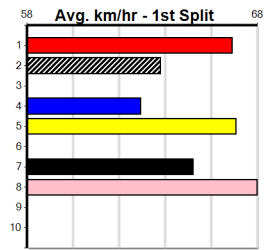

10

*** NO RESERVE ***

Sire: Dam: Trainer:

Owner(s):
 Winning Distances: < 300m (0) 300 - 399m (0) 400 - 499m (0) 500 - 599m (0) 600 - 699m (0) > 700m (0)
 Winning Weights: Box History

4

7:49PM

(VIC time)

Distance: 515m, Race Type: Free For All, Total Prizemoney: \$3,875
1st: \$2,600, 2nd: \$800, 3rd: \$400, 4th: \$75