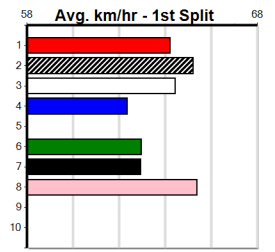

TOONGABBIE LODGE

Distance: 515m, Race Type: Grade 5, Total Prizemoney: $3,340
1st: $2,230, 2nd: $690, 3rd: $345, 4th: $75

Watchdog Tips: [ ] [ ] [ ] [ ] Bet: [ ]

Form Box Wgt Dist Track Date Time BON Margin 1st/2nd (Time) PIR Checked Comment W/R Split 1 S/P Grade

UPON BALE (NSW)[5]
RF Bitch Mar-22 Sire: KONOMI Dam: WENDALIN BALE
Owner(s): T Kennedy-harris
Trainer: Luke Harris (Devon Meadows)
Winning Distances: < 300m (0) 300 - 399m (0) 400 - 499m (2) 500 - 599m (2) 600 - 699m (0) > 700m (0)
Winning Weights: 24.8(1) 25.4(1) 26.6(1) 26.7(1)
Race results table and Box History table included.

JENNY BALE (NSW)[5]
BK Bitch Mar-22 Sire: DROOPYS SYDNEY Dam: DYNA UNI
Owner(s): B Wheeler
Trainer: Thomas Daily (Anakie)
ENG MEA 2024-08-10
Winning Distances: < 300m (0) 300 - 399m (0) 400 - 499m (0) 500 - 599m (3) 600 - 699m (0) > 700m (0)
Winning Weights: 26.9(2) 27.0(1)
Race results table and Box History table included.

HOLD ME CLOSER (NSW)[5]
BK Bitch May-21 Sire: SHIMA SHINE Dam: SALDANA
Owner(s): L Desmond
Trainer: Colin Bermingham (Mount Mercer)
Winning Distances: < 300m (0) 300 - 399m (0) 400 - 499m (0) 500 - 599m (3) 600 - 699m (0) > 700m (0)
Winning Weights: 26.7(1) 26.8(1) 27.4(1)
Race results table and Box History table included.

WINNIE'S WISH [5]
BE Bitch Jan-21 Sire: PINDARI EXPRESS Dam: IMMINENT
Owner(s): R Farquhar
Trainer: Lisa Farquhar (Delacombe)
ENG BAL 2024-08-11
Winning Distances: < 300m (0) 300 - 399m (0) 400 - 499m (2) 500 - 599m (2) 600 - 699m (0) > 700m (0)
Winning Weights: 27.5(1) 28.1(1) 28.4(1) 28.8(1)
Race results table and Box History table included.

*** VACANT BOX ***
Owner(s):
Trainer:
Winning Distances: < 300m (0) 300 - 399m (0) 400 - 499m (0) 500 - 599m (0) 600 - 699m (0) > 700m (0)
Winning Weights:
Box History

1

2

3

4

5