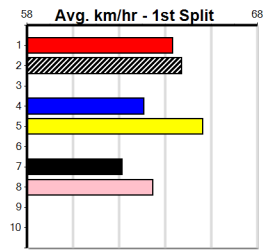

Distance: 595m, Race Type: Restricted Win Heat, Total Prizemoney: $3,940
1st: $2,640, 2nd: $815, 3rd: $410, 4th: $75

Watchdog Tips:

Bet:

Form Box Wgt Dist Track Date Time BON Margin 1st/2nd (Time) PIR Checked Comment WR Split 1 S/P Grade

STACY'S MUM [5]
BK Bitch Mar-22 Sire: BARCIA BALE Dam: GYPSIES LUCK
Owner(s): M Maas
Winning Distances: < 300m (0) 300 - 399m (0) 400 - 499m (2) 500 - 599m (2) 600 - 699m (0) > 700m (0)
Trainer: Marlene Schmidt (Devon Meadow)

SON OF GHOST [5]
BK Dog Feb-22 Sire: CATCH THE THIEF Dam: SUPREME OUTLAW
Owner(s): L Cardillo
Winning Distances: < 300m (0) 300 - 399m (0) 400 - 499m (2) 500 - 599m (3) 600 - 699m (0) > 700m (0)
Trainer: Adrian Nuttall (Woodside)

*** VACANT BOX ***
Sire: Dam:
Owner(s):
Winning Distances: < 300m (0) 300 - 399m (0) 400 - 499m (0) 500 - 599m (0) 600 - 699m (0) > 700m (0)
Trainer:

PAW BODHI (NSW)[6]
BK Bitch Jul-22 Sire: ALLEN DEED Dam: FANTA BALE
Owner(s): B Wheeler
Winning Distances: < 300m (0) 300 - 399m (0) 400 - 499m (1) 500 - 599m (1) 600 - 699m (0) > 700m (0)
Trainer: Mark Delbridge (Balliang)

FLYING ENVY [5]
BK Bitch Jul-22 Sire: ASTON RUPEE Dam: FLYING SMOOTH
Owner(s): T Erenshaw
Winning Distances: < 300m (0) 300 - 399m (0) 400 - 499m (0) 500 - 599m (3) 600 - 699m (2) > 700m (0)
Trainer: Kim Erenshaw (Junction Village)

1

2

3

4

5

Box History table for Stacy's Mum with columns Bx, 1st, 2nd, 3rd, 4th, 5th, 6th, 7th, 8th and Prize Best Starts Trk/Dts APM.

Box History table for Son of Ghost with columns Bx, 1st, 2nd, 3rd, 4th, 5th, 6th, 7th, 8th and Prize Best Starts Trk/Dts APM.

Box History table for Paw Bodhi with columns Bx, 1st, 2nd, 3rd, 4th, 5th, 6th, 7th, 8th and Prize Best Starts Trk/Dts APM.

Box History table for Flying Envy with columns Bx, 1st, 2nd, 3rd, 4th, 5th, 6th, 7th, 8th and Prize Best Starts Trk/Dts APM.