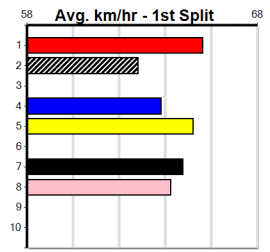

9

9:33PM

(VIC time)

Distance: 595m, Race Type: Restricted Win Heat, Total Prizemoney: $3,940
1st: $2,640, 2nd: $815, 3rd: $410, 4th: $75

Watchdog Tips:

Bet:

Form Box Wgt Dist Track Date Time BON Margin 1st/2nd (Time) PIR Checked Comment WR Split 1 S/P Grade

CLOUD SCOOTIN' [5]

BE Dog Aug-21 Sire: FERNANDO BALE Dam: MEPUNGA SPECTRE Trainer: Matthew Lanigan (Rowsley)

Owner(s): EMMATT (SYN), M Lanigan, E Azzopardi

Winning Distances: < 300m (0) 300 - 399m (1) 400 - 499m (3) 500 - 599m (1) 600 - 699m (0) > 700m (0)

Winning Weights: 30.9(1) 31.3(1) 31.4(1) 31.6(1) 31.7(1)

Table with columns for rank, weight, dog name, date, time, BON, margin, 1st/2nd time, PIR, checked, comment, WR, split 1, S/P, grade. Includes entries for TATTOED, FLIP YOUR FIFTY, CRUISING DEBBIE, SHIMA CURRENT, MATE'S REVENGE, DOT'S REDEEMER, ASTON LORD, WILLA BALE.

Last 3 wins NOT included above

Table with columns for rank, weight, dog name, date, time, BON, margin, 1st/2nd time, PIR, checked, comment, WR, split 1, S/P, grade. Includes entries for WILD ARMANI, ELUSIVE BEAU, BORA BURST.

Box History

Box History table with columns Bx, 1st, 2nd, 3rd, 4th, 5th, 6th, 7th, 8th. Includes prize best starts, Trk/Dts, APM.

1

PAW DIMETRA (NSW)[6]

BK Bitch Jul-22 Sire: ALLEN DEED Dam: FANTA BALE Trainer: Mark Delbridge (Balliang)

Owner(s): B Wheeler

Winning Distances: < 300m (0) 300 - 399m (0) 400 - 499m (0) 500 - 599m (2) 600 - 699m (0) > 700m (0)

Winning Weights: 27.1(1) 27.2(1)

Table with columns for rank, weight, dog name, date, time, BON, margin, 1st/2nd time, PIR, checked, comment, WR, split 1, S/P, grade. Includes entries for MAGNUM RIOT, REANNA'S PRIDE, Trial Cleared, VISTA YTTIRIUM, MARAIS BALE, HARA'S POH, PAW WHISTLER, NEEDFUL.

Last 3 wins NOT included above

Table with columns for rank, weight, dog name, date, time, BON, margin, 1st/2nd time, PIR, checked, comment, WR, split 1, S/P, grade. Includes entry for MATRIARCH SHELL.

Box History

Box History table with columns Bx, 1st, 2nd, 3rd, 4th, 5th, 6th, 7th, 8th. Includes prize best starts, Trk/Dts, APM.

2

*** VACANT BOX ***

Sire: Dam:

Owner(s):

Winning Distances: < 300m (0) 300 - 399m (0) 400 - 499m (0) 500 - 599m (0) 600 - 699m (0) > 700m (0)

Winning Weights:

Trainer:

Box History

3

PAW YASMIN (NSW)[5]

WBD Bitch Jul-22 Sire: AUSSIE INFRARED Dam: DYNA PATTY Trainer: Mark Delbridge (Balliang)

Owner(s): B Wheeler

Winning Distances: < 300m (0) 300 - 399m (0) 400 - 499m (0) 500 - 599m (3) 600 - 699m (0) > 700m (0)

Winning Weights: 28.3(3)

Table with columns for rank, weight, dog name, date, time, BON, margin, 1st/2nd time, PIR, checked, comment, WR, split 1, S/P, grade. Includes entries for DAINTREE CHIEF, BARRY BALE, REEMA BALE, WILD SERENA, READ THE ROOM, ACID TEST, KING OWEN, ZIPPING HOPKINS.

Last 3 wins NOT included above

Table with columns for rank, weight, dog name, date, time, BON, margin, 1st/2nd time, PIR, checked, comment, WR, split 1, S/P, grade. Includes entries for MAID IN SPACE, TAKUMI BALE, PAW TIKA.

Box History

Box History table with columns Bx, 1st, 2nd, 3rd, 4th, 5th, 6th, 7th, 8th. Includes prize best starts, Trk/Dts, APM.

4

MAIA [5]