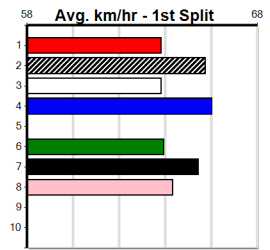

5

8:12PM

(VIC time)

Distance: 515m, Race Type: Grade 5, Total Prizemoney: $3,340
1st: $2,230, 2nd: $690, 3rd: $345, 4th: $75

Watchdog Tips:

Bet:

Table with columns: Form Box, Wgt, Dist, Track, Date, Time, BON, Margin, 1st/2nd (Time), PIR, Checked, Comment, WR, Split 1, S/P, Grade

BETSIE BALE (NSW)[5]
F Bitch Oct-21 Sire: FERAL FRANKY Dam: FANTA BALE
Owner(s): B Wheeler
Trainer: Mark Delbridge (Balliang)
Winning Distances: < 300m (0) 300 - 399m (1) 400 - 499m (6) 500 - 599m (0) 600 - 699m (0) > 700m (0)
Winning Weights: 29.0(2) 29.2(3) 29.5(1) 29.7(1)
Last 3 wins NOT included above

BOROUGH SALTS [5]
WBK Bitch Jun-21 Sire: FERNANDO BALE Dam: MAGIC MOON DUST
Owner(s): M Ebeyer
Trainer: Cynthia O'brien (Broadford)
Winning Distances: < 300m (0) 300 - 399m (0) 400 - 499m (5) 500 - 599m (2) 600 - 699m (0) > 700m (0)
Winning Weights: 26.3(3) 26.4(2) 26.7(1) 26.8(1)
Last 3 wins NOT included above

DISHY DI [5]
BK Bitch Feb-22 Sire: BERNARDO Dam: SILVER SALUTE
Owner(s): D Rhodes
Trainer: Donald Rhodes (Heyfield)
ENG HVL 2024-08-09
Winning Distances: < 300m (0) 300 - 399m (0) 400 - 499m (0) 500 - 599m (3) 600 - 699m (0) > 700m (0)
Winning Weights: 31.7(1) 32.0(1) 32.4(1)
Last 3 wins NOT included above

ROSALES [5]
BK Bitch May-21 Sire: BERNARDO Dam: BOOMER HARGEN
Owner(s): Lenehan Stanley (SYN), N Stanley, N Lenehan
Trainer: Thomas Dailly (Anakie)
ENG MEA 2024-08-10
Winning Distances: < 300m (0) 300 - 399m (0) 400 - 499m (5) 500 - 599m (0) 600 - 699m (0) > 700m (0)
Winning Weights: 27.2(1) 27.3(1) 27.8(2) 28.0(1)
Last 3 wins NOT included above

*** VACANT BOX ***
Owner(s):
Trainer:
Winning Distances: < 300m (0) 300 - 399m (0) 400 - 499m (0) 500 - 599m (0) 600 - 699m (0) > 700m (0)
Winning Weights:

1

2

3

4

5

Box History table for BETSIE BALE

Box History table for BOROUGH SALTS

Box History table for DISHY DI

Box History table for ROSALES