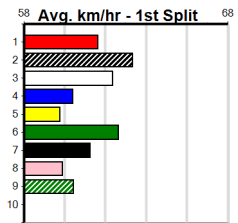

BALLARAT TIER 3 ENDURO PRELUDE 8

Distance: 545m, Race Type: Tier 3 - Restricted Win, Total Prizemoney: \$1,740

1st: \$1,150, 2nd: \$360, 3rd: \$180, 4th: \$50

4

2:35PM

(VIC time)

Watchdog Tips:

0 0 0 0