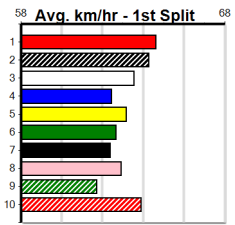

12 5:07PM (VIC time)

Distance: 390m, Race Type: Grade 5 T3, Total Prizemoney: $1,530 1st: $1,000, 2nd: $320, 3rd: $160, 4th: $50

Watchdog Tips: 0 0 0 0 Bet:

Main table containing race details for 10 races, including horse names, trainers, owners, and winning boxes.