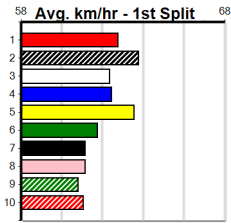

TUDOR ELECTRICAL

Distance: 450m, Race Type: Tier 3 - Grade 7, Total Prizemoney: $1,530
1st: $1,000, 2nd: $320, 3rd: $160, 4th: $50

Watchdog Tips:

0 0 0 0

Bet:

Main race results table with columns for Form, Box, Weight, Dist, Track, Date, Time, BON, Margin, 1st/2nd (Time), PIR, Checked, Comment, W/R, Split 1, S/P, Grade. Includes 10 race entries with detailed horse and jockey information and prize breakdowns.