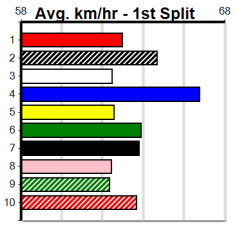

BALLARAT TIER 3 ENDURO PRELUDE 9

Distance: 545m, Race Type: Grade 5 T3, Total Prizemoney: $1,740
1st: $1,150, 2nd: $360, 3rd: $180, 4th: $50

5

2:50PM

(VIC time)

Watchdog Tips: **0 0 0 0**

Bet: .