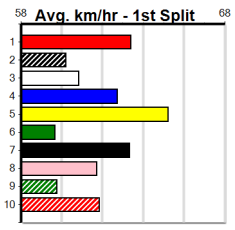

TOWN & COUNTRY LINE MARKING

Distance: 450m, Race Type: Tier 3 - Maiden, Total Prizemoney: $1,530
1st: $1,000, 2nd: $320, 3rd: $160, 4th: $50

Watchdog Tips: 0 0 0 0 Bet: .