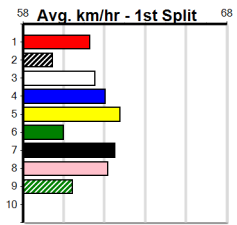

BALLARAT TIER 3 ENDURO PRELUDE 7

Distance: 545m, Race Type: Tier 3 - Restricted Win, Total Prizemoney: $1,740
1st: $1,150, 2nd: $360, 3rd: $180, 4th: $50

3
2:15PM
(VIC time)

Watchdog Tips: 0 0 0 0 **Bet:** .