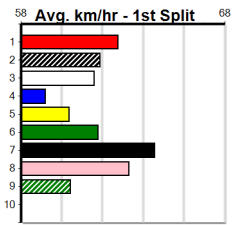

BALLARAT TIER 3 ENDURO PRELUDE 11

Distance: 545m, Race Type: Tier 3 - Grade 7, Total Prizemoney: \$1,740
1st: \$1,150, 2nd: \$360, 3rd: \$180, 4th: \$50

Watchdog Tips: 0 0 0 0 Bet:

Main table containing race details for 10 horses, including names (e.g., ASTON ACACIA, MISCHKE, CORNHILL HUSTLER), trainers, owners, and performance statistics. Includes sub-tables for 'Winning Boxes' for each race.