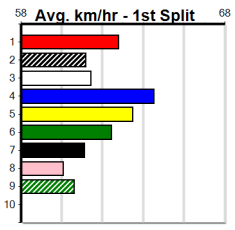

10

4:22PM

(VIC time)

Distance: 450m, Race Type: Tier 3 - Grade 6, Total Prizemoney: $1,530
1st: $1,000, 2nd: $320, 3rd: $160, 4th: $50

Watchdog Tips: **0 0 0 0** Bet: **0**