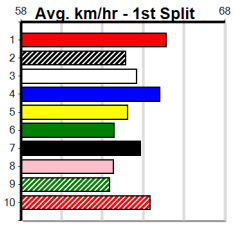

BALLARAT TIER 3 ENDURO PRELUDE 10

Distance: 545m, Race Type: Grade 5 T3, Total Prizemoney: $1,740
1st: $1,150, 2nd: $360, 3rd: $180, 4th: $50

6

3:09PM

(VIC time)

Watchdog Tips: 0 0 0 0 **Bet:**