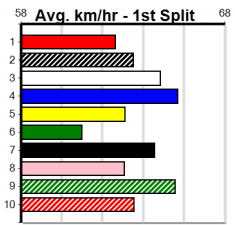

Watchdog Tips:

0

0

0

0

Bet: .