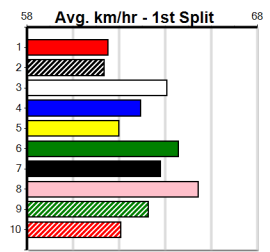

SWEET NETTY'S CATERING

Distance: 450m, Race Type: Grade 5 T3, Total Prizemoney: $1,530
1st: $1,000, 2nd: $320, 3rd: $160, 4th: $50

Watchdog Tips:

Bet:

Table with columns: Form Box, Wgt, Dist, Track, Date, Time, BON, Margin, 1st/2nd (Time), PIR, Checked, Comment, WR, Split 1, S/P, Grade

SPARTAN LEGEND [5]
BD Dog Apr-20 Sire: MOREIRA Dam: DIAMOND ROCKS
Owner(s): C Blacker
Trainer: Trent Blacker (Mitchell Park)
Winning Distances: < 300m (0) 300 - 399m (0) 400 - 499m (8) 500 - 599m (1) 600 - 699m (0) > 700m (0)
Winning Weights: 31.0(1) 31.1(1) 31.3(1) 31.4(1) 31.5(1) 31.6(1) 31.8(1) 32.1(1) 32.3(1)
Box History table and Prize Best Starts table included.

HILLBILLY LASS [5]
F Bitch Feb-20 Sire: ANDO'S MAC Dam: NATURAL OYSTER
Owner(s): M AND J GREYHOUNDS (SYN), J Wilson, M Hendy
Trainer: Jennifer Wilson (Korong Vale)
Winning Distances: < 300m (0) 300 - 399m (1) 400 - 499m (3) 500 - 599m (0) 600 - 699m (0) > 700m (0)
Winning Weights: 28.1(1) 28.7(1) 28.8(1) 29.1(1)
Box History table and Prize Best Starts table included.

KILLER BEE CAMMY [5]
BD Bitch Jul-21 Sire: SUPERIOR PANAMA Dam: CHUN LI
Owner(s): H Mcadam
Trainer: Heath Mcadam (Ocean Grove)
Winning Distances: < 300m (0) 300 - 399m (2) 400 - 499m (4) 500 - 599m (0) 600 - 699m (0) > 700m (0)
Winning Weights: 27.1(1) 27.3(1) 27.5(2) 27.6(1) 28.0(1)
Box History table and Prize Best Starts table included.

SUNSHINE GOLD [5]
RBD Dog Feb-21 Sire: BERNARDO Dam: CRUISY'S ROSE
Owner(s): D Sheridan
Trainer: Douglas Sheridan (Talbot)
Winning Distances: < 300m (0) 300 - 399m (3) 400 - 499m (2) 500 - 599m (0) 600 - 699m (0) > 700m (0)
Winning Weights: 29.9(2) 30.0(2) 30.1(1)
Box History table and Prize Best Starts table included.

ROXY CRUMPET [5]
BK Dog Sep-20 Sire: DROOPYS BUICK Dam: FANTASTIC ROXY
Owner(s): S Bunchusri
Trainer: Suwit Bunchusri (Talbot)
Winning Distances: < 300m (0) 300 - 399m (7) 400 - 499m (10) 500 - 599m (1) 600 - 699m (0) > 700m (0)
Winning Weights: 34.2(1) 34.6(1) 34.8(1) 34.9(1) 35.0(1) 35.2(3) 35.5(1) 35.6(1) 35.7(2) 35.8(1) 35.9(1) 36.0(3) 36.2(1)
Box History table and Prize Best Starts table included.

1

2

3

4

5