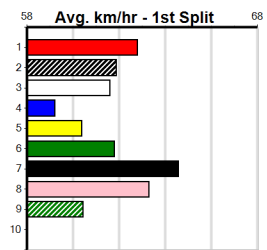

BALLARAT TIER 3 ENDURO PRELUDE 11

Distance: 545m, Race Type: Tier 3 - Grade 7, Total Prizemoney: $1,740
1st: $1,150, 2nd: $360, 3rd: $180, 4th: $50

Watchdog Tips: [ ] [ ] [ ] [ ] Bet: [ ]

ASTON ACACIA [7]
BK Bitch Jan-22 Sire: HARD STYLE RICO Dam: ASTON ECLIPSE
Owner(s): R Borda
Trainer: Glenn Campbell (Anakie)
Winning Distances: < 300m (0) 300 - 399m (0) 400 - 499m (1) 500 - 599m (0) 600 - 699m (0) > 700m (0)
Winning Weights: 28.9(1)
Race results table with columns: Rank, Sex, Weight, Class, Dist, Time, Margin, Opponent, Odds, PIR, Checked, Comment, W/R, Split 1, S/P, Grade.

MISCHKE [7]
BK Bitch Nov-22 Sire: ASTON RUPEE Dam: FLYING ZIGZAG
Owner(s): G Farrugia
Trainer: Sheila Donlon (Burnbank)
Winning Distances: < 300m (0) 300 - 399m (1) 400 - 499m (0) 500 - 599m (0) 600 - 699m (0) > 700m (0)
Winning Weights: 26.8(1)
Race results table with columns: Rank, Sex, Weight, Class, Dist, Time, Margin, Opponent, Odds, PIR, Checked, Comment, W/R, Split 1, S/P, Grade.

CORNHILL HUSTLER [7]
RBD Bitch Nov-21 Sire: FERAL FRANKY Dam: MERCY MERCY
Owner(s): S Gibson
Trainer: Scott Gibson (Harcourt)
Winning Distances: < 300m (0) 300 - 399m (1) 400 - 499m (0) 500 - 599m (0) 600 - 699m (0) > 700m (0)
Winning Weights: 26.9(1)
Race results table with columns: Rank, Sex, Weight, Class, Dist, Time, Margin, Opponent, Odds, PIR, Checked, Comment, W/R, Split 1, S/P, Grade.

TAKE A CARNATION [7]
BK Bitch Oct-20 Sire: MY BRO FABIO Dam: STARLIGHT JILL
Owner(s): DIRTY RATS TWO (SYN), S Jack, S Burke
Trainer: Shane Jack (Dalmore)
Winning Distances: < 300m (0) 300 - 399m (0) 400 - 499m (0) 500 - 599m (1) 600 - 699m (0) > 700m (0)
Winning Weights: 30.0(1)
Race results table with columns: Rank, Sex, Weight, Class, Dist, Time, Margin, Opponent, Odds, PIR, Checked, Comment, W/R, Split 1, S/P, Grade.

CRAFTY BEER [7]
BK Dog Apr-22 Sire: MY REDEEMER Dam: BELLE'S ON BOOST
Owner(s): Smith Racing (SYN), D Smith, J Smith
Trainer: Danielle Smith (Lara)
Winning Distances: < 300m (0) 300 - 399m (0) 400 - 499m (0) 500 - 599m (1) 600 - 699m (0) > 700m (0)
Winning Weights: 32.7(1)
Race results table with columns: Rank, Sex, Weight, Class, Dist, Time, Margin, Opponent, Odds, PIR, Checked, Comment, W/R, Split 1, S/P, Grade.

1

2

3

4

5