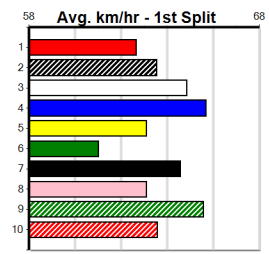

Ballarat
2
1:52PM
(VIC time)

SPORTSBET SAME RACE MULTI

Distance: 390m, Race Type: Grade 5 T3, Total Prizemoney: $1,530
1st: $1,000, 2nd: $320, 3rd: $160, 4th: $50

Watchdog Tips: [ ] [ ] [ ] [ ] Bet: [ ]

1 IDYLLIC POINT [5]
BK Bitch Oct-21 Sire: NEED MY MONEYNOW Dam: TYCHE DIAMOND Trainer: Natalie Perkins (Romsey)
Owner(s): M Meyer
Winning Distances: < 300m (0) 300 - 399m (4) 400 - 499m (3) 500 - 599m (0) 600 - 699m (0) > 700m (0)
Winning Weights: 26.7(1) 27.3(3) 27.7(1) 27.8(1) 27.9(1)
1st (2) 27.9 390 BAL R5 19-May-24 22.54 22.47 5.00L HOSEY SIDEKICK (22.88) Q/11 . . . . . 8.44 $8.70 T3-5
2nd (6) 28.1 390 BAL R4 27-May-24 22.49 22.20 1.75L WILD REPUTATION (22.37) M/32 . . . . . 8.76 $17.90 X45
1st (4) 27.8 400 GEL R4 01-Jun-24 22.69 22.41 0.75L TINKER PAT (22.73) Q/11 . . . . . 8.39 $19.40 5
8th (8) 28.2 410 HOR R4 11-Jun-24 24.84 23.42 12.00 LALA TURBO (24.06) M/88 . . . . V10 . 11.32 $5.30 5
6th (6) 28.0 390 SHP R5 27-Jun-24 22.82 22.29 8.00L BLACK COMPASS (22.29) S/76 . . . . SW . 8.82 $18.00 5
7th (2) 27.7 390 SHP R3 08-Jul-24 22.93 22.00 3.5L LET'S EMBRACE (22.69) M/76 . . . . . 8.74 $6.00 5
4th (6) 27.4 425 BEN R3 20-Jul-24 24.63 24.13 7.00L MICKLEJOHN (24.14) M/344 . . . . . 6.80 $15.30 5
1st (2) 27.3 390 BAL R4 05-Aug-24 22.63 22.44 1.5L SPICY PIPER (22.73) M/22 . . . . SW . 8.58 $2.60 T3-5
Last 3 wins NOT included above
1st (7) 27.3 390 WBL R2 02-Oct-23 22.33 21.96 1.00L MICHIGAN MIA (22.39) M/22 . . . . . 8.69 $19.80 7
1st (7) 27.3 390 WBL R10 09-Oct-23 22.34 22.26 2.25L WHIRLWIND FIRE (22.50) Q/11 . . . . . 8.60 $4.50 6G
1st (7) 27.7 450 BAL R6 04-Mar-24 25.76 25.41 1.5L ORSON BEAUTY (25.85) M/221 . . . . . 6.80 $6.40 T3-5
Box History
Bx 1st 2nd 3rd 4th 5th 6th 7th 8th
1 1 2 1
2 3 2 1 1 2
3 2 1 1 1 1
4 1 1 2
5 1 1 1 1 2
6 3 2 1 1 1
7 3 1 1 1 1 1
8 3 1 1 1 1 3
Prize Best $13380.00
Starts 22.49(6)-27.5/24
Trk/Dts 48-7-10-4
APM 4-2-1-1
5003