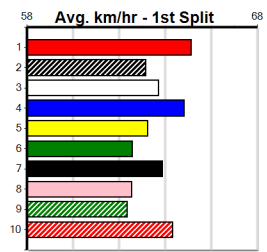

BALLARAT TIER 3 ENDURO PRELUDE 10

Distance: 545m, Race Type: Grade 5 T3, Total Prizemoney: $1,740
1st: $1,150, 2nd: $360, 3rd: $180, 4th: $50

Watchdog Tips: [ ] [ ] [ ] [ ] Bet: [ ]

Form Box Wgt Dist Track Date Time BON Margin 1st/2nd (Time) PIR Checked Comment WR Split 1 S/P Grade

URANA ZOOM [5]
WBK Bitch Sep-21 Sire: SUPERIOR PRODUCT Dam: MA'S PLUM JAM
Owner(s): R Marriner
Trainer: Reginald Marriner (Lalor)
Winning Distances: < 300m (0) 300 - 399m (2) 400 - 499m (1) 500 - 599m (5) 600 - 699m (0) > 700m (0)
Winning Weights: 25.2(2) 25.5(1) 25.6(3) 25.8(1) 25.9(1)
7th (7) 25.7 515 SAP R7 21-Apr-24 30.46 29.30 9.50L ROCKIN' RHINO (29.81) M/3677 . . . 5.16 $22.20 5
2nd (2) 25.6 425 BEN R11 21-Jun-24 24.34 23.62 1.5L SWEET CAVIAR (24.25) Q/322 . . . 6.69 $8.60 5
1st (8) 25.2 500 BEN R6 28-Jun-24 28.25 27.83 2.00L OX THE MAN (28.37) Q/111 . . SW . 6.53 $18.80 X45
6th (7) 25.5 515 SAN R3 04-Jul-24 30.27 29.18 6.50L JAYA BALE (29.81) Q/1223 . . . 5.14 $21.70 5
4th (2) 25.4 425 BEN R11 12-Jul-24 24.55 23.86 5.00L CIRCLE THE MOON (24.21) M/777 . . . 6.75 $5.30 5
7th (2) 25.1 460 GEL R6 19-Jul-24 26.35 25.17 12.00 SERIAL STICKER (25.56) M/678 . . . 6.81 $31.80 5
6th (3) 25.3 300 HVL R12 28-Jul-24 17.42 16.72 5.50L MAJOR CHINA (17.06) M/4 . . . 4.10 $7.40 5
8th (3) 25.2 515 SAP R5 04-Aug-24 30.94 29.55 13.00 ULTIMATE JEWEL (30.04) Q/2678 . . . 5.20 $2.50 T3-5H
Last 3 wins NOT included above
1st (3) 25.6 515 SAP R12 16-Nov-23 29.84 29.61 3.00L HAYTOWN'S GIRL (30.04) Q/1111 . . SW . 5.16 $4.20 5F
1st (4) 25.5 525 MEP R6 22-Nov-23 30.28 30.08 2.50L MINOLI MAGIC (30.44) Q/1111 . . . 5.13 $9.30 5
1st (7) 25.6 515 SAP R3 10-Mar-24 29.90 29.77 7.00L MAJESTIC JAY (30.38) Q/1111 . . SW . 5.19 $2.60 T3-5H

Box History table for URANA ZOOM [5] showing performance across different splits and prize details.

CAESARS PALACE [5]
BE Dog Oct-20 Sire: WORM BURNER Dam: OUTSIDE EDGE
Owner(s): M Roberts
Trainer: Mark Roberts (Terang)
Winning Distances: < 300m (0) 300 - 399m (0) 400 - 499m (0) 500 - 599m (3) 600 - 699m (0) > 700m (0)
Winning Weights: 29.1(1) 29.8(1) 30.7(1)
3rd (4) 29.8 500 BEN R8 08-May-24 28.62 28.16 7.00L CHAPPY'S THIEF (28.16) M/333 . . . 6.71 $14.10 T3-5
3rd (8) 29.8 450 WBL R8 13-May-24 25.93 25.66 4.00L STORM KEY (25.66) M/754 . . . 6.92 $12.10 5
4th (4) 29.8 460 GEL R7 21-May-24 26.62 25.73 7.50L THUNDERBOLT ROSS M/754 . . . 6.99 $22.60 RW
3rd (8) 29.3 390 WBL R11 24-Jun-24 22.65 22.13 2.00L SINGLE FLICKER (22.52) M/65 . . . 9.06 5
6th (6) 29.8 450 WBL R6 08-Jul-24 26.26 25.55 6.00L MR. QUIRKY (25.85) M/455 . . . 6.94 $4.00 5
7th (5) 29.5 450 WBL R8 15-Jul-24 26.57 26.03 6.00L NARINGAL MATE (26.16) M/556 . . . 6.93 $23.10 5
3rd (2) 29.5 390 WBL R11 22-Jul-24 22.75 22.22 2.50L SLINGSHOT BRUNO (22.59) M/64 . . . 9.13 $10.00 5
2nd (6) 29.3 390 WBL R10 29-Jul-24 22.64 22.35 2.50L MAC CRUZ (22.48) M/43 . . SW . 8.92 $8.70 5
Last 3 wins NOT included above
1st (6) 29.1 500 BEN R4 23-Nov-22 28.27 28.12 1.25L COCONUT TEXAS (28.35) Q/111 . . . 6.54 $34.20 M
1st (2) 30.7 595 SAP R10 25-Jun-23 34.79 34.39 4.00L SYDNEY SHOW (35.06) M/1111 . . . 9.36 $4.70 RW
1st (3) 29.8 500 BEN R7 27-Dec-23 28.45 28.45 0.75L DETRIE BALE (28.49) M/222 . . . 6.71 $4.70 X67