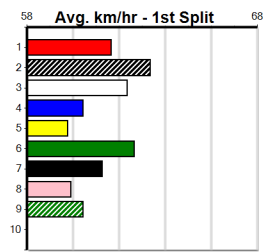

BALLARAT TIER 3 ENDURO PRELUDE 8

Distance: 545m, Race Type: Tier 3 - Restricted Win, Total Prizemoney: $1,740
1st: $1,150, 2nd: $360, 3rd: $180, 4th: $50

Watchdog Tips: [ ] [ ] [ ] [ ] [ ] [ ] [ ] [ ] [ ] [ ] Bet: [ ] [ ] [ ] [ ] [ ] [ ] [ ] [ ] [ ] [ ]

Form Box Wgt Dist Track Date Time BON Margin 1st/2nd (Time) PIR Checked Comment W/R Split 1 S/P Grade

PSYCHO BUDDY [7]
BD Dog Jul-22 Sire: SH AVATAR Dam: FAIRYTALE WISH
Owner(s): C Capuano
Winning Distances: < 300m (0) 300 - 399m (0) 400 - 499m (1) 500 - 599m (0) 600 - 699m (0) > 700m (0)
Winning Weights: 31.7(1)
1st (1) 31.7 450 BAL R1 23-Jun-24 25.52 25.50 6.50L I'M A TREASURE (25.96) M/211 . . . . 6.73 $2.40 T3-M
5th (5) 31.6 525 MEP R2 03-Jul-24 30.63 29.83 3.25L WHITE OWL (30.40) M/4555 . . . . 5.35 $22.30 7
2nd (1) 31.9 485 HOR R5 09-Jul-24 27.80 27.40 6.00L JED'S MEMORY (27.40) M/222 . . . . 6.78 $3.70 RW
3rd (7) 32.5 520 GEL R7 16-Jul-24 30.62 30.27 5.00L WHITE OWL (30.27) M/5444 . . . . 5.73 $15.80 X67
4th (7) 32.8 485 HOR R5 21-Jul-24 28.13 27.39 3.25L PIXIE TRIXIE (27.90) S/773 . . . . 6.97 $7.90 X67
3rd (8) 32.4 520 GEL R4 27-Jul-24 30.86 30.29 8.50L WARREGO STORM (30.29) M/5743 . . VO . . 5.63 $10.50 RW
5th (2) 32.4 460 GEL R3 02-Aug-24 26.47 26.02 4.75L PAW KRAMER (26.14) S/876 . . . . 6.96 $21.30 X67
2nd (3) 32.3 450 BAL R5 07-Aug-24 25.88 25.38 0.50L BOMB LUCA (25.85) M/742 . . . . 6.93 $16.00 RW
Last 3 wins NOT included above
Prize Best $3765.00
Starts FSTD
Trk/Dts 16-1-4-3
APM 0-0-0-0 3200

KALINYA [6]
DKBD Bitch May-22 Sire: FERNANDO BALE Dam: JULANA
Owner(s): M Parent
Winning Distances: < 300m (0) 300 - 399m (0) 400 - 499m (2) 500 - 599m (0) 600 - 699m (0) > 700m (0)
Winning Weights: 26.3(1) 26.8(1)
7th (2) 26.6 450 BAL R2 06-May-24 27.02 25.55 18.00 PALDRON BALE (25.77) Q/468 . . . . 6.89 $5.40 T3-M
1st (1) 26.8 425 BEN R2 11-May-24 24.69 24.05 0.50L HELLO COOPER (24.73) M/441 . . SW . . 6.77 $2.50 M
6th (1) 26.5 450 SHP R5 16-May-24 26.05 25.42 5.00L CANYA DREAM (25.72) M/454 . . . . 6.79 $6.20 X67
6th (6) 27.2 390 SHP R10 06-Jun-24 22.86 22.12 5.00L HEART OF DARTS (22.52) M/45 . . . . 8.60 $7.30 T3-7
5th (3) 27.1 425 BEN R3 12-Jun-24 24.99 23.95 4.25L PARWAN'S STAR (24.71) M/855 . . . . 6.82 $6.00 7
8th (2) 26.2 425 BEN R9 20-Jul-24 25.25 24.13 8.00L MAX TANGO (24.70) M/587 . . . . 6.86 $4.20 7
1st (3) 26.3 450 BAL R9 29-Jul-24 26.12 25.69 2.25L MISS BOOM (26.27) Q/111 . . . . 6.70 $4.50 7
7th (3) 26.3 450 BAL R9 05-Aug-24 26.43 25.71 8.50L PAW NICHOLLS (25.87) M/477 . . . . 6.73 $13.00 T3-RW
Last 3 wins NOT included above
Prize Best $2595.00
Starts FSTD
Trk/Dts 11-2-1-0
APM 0-0-0-0 1957