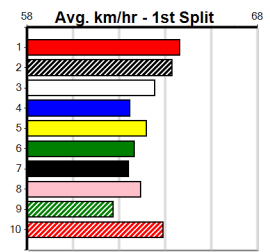

SPORTSBET WE LET THE DOGS OUT

Distance: 390m, Race Type: Grade 5 T3, Total Prizemoney: $1,530
1st: $1,000, 2nd: $320, 3rd: $160, 4th: $50

Watchdog Tips:

Bet:

Form Box	Wgt	Dist	Track	Date	Time	BON	Margin	1st/2nd (Time)	PIR	Checked	Comment	WR	Split 1	S/P	Grade

1

CARLETON STORY [5]

BK Dog May-20 Sire: MEPUNGA BLAZER Dam: BRYDEN DORA
Owner(s): D Craven Trainer: John Frewin (Anakie)
Winning Distances: < 300m (0) 300 - 399m (6) 400 - 499m (1) 500 - 599m (0) 600 - 699m (0) > 700m (0)
Winning Weights: 33.6(1) 34.2(1) 34.6(1) 35.4(1) 35.7(1) 35.8(2)

4th (6)	35.2	390	WBL	R11	15-Apr-24	22.98	22.46	3.5L MORAINÉ CHLOE (22.75)	M/42	.	.	.	8.82	$12.60	5
3rd (8)	35.2	390	WBL	R11	22-Apr-24	22.79	22.06	1.75L PENNY BLUE DEMON (22.68)	M/11	.	.	.	8.81	$34.10	SH
6th (7)	34.9	390	WBL	R6	29-Apr-24	22.97	22.39	7.50L ASTON INDY (22.46)	M/55	.	.	.	8.83	$42.50	5
7th (6)	35.0	390	WBL	R10	06-May-24	23.08	22.36	11.00 GALLON OF YAP (22.36)	M/67	.	.	.	8.94	$26.70	5
5th (3)	34.8	400	GEL	R10	23-May-24	23.39	22.37	11.00 CRACKERJACK BERN	M/43	.	.	.	8.70	$55.10	5
4th (4)	32.8	390	WBL	R10	15-Jul-24	23.42	22.62	12.00 ROXY CRUMPET (22.62)	M/33	.	.	.	9.07	$43.20	5
7th (8)	33.6	400	GEL	R6	23-Jul-24	23.56	22.44	11.00 TONIC'S GIRL (22.81)	S/56	.	.	.	8.73	$38.10	5
8th (3)	34.1	390	BAL	R5	29-Jul-24	23.15	22.45	6.50L SANDY'S LARA (22.72)	Q/56	.	.	.	8.73	$33.90	5

Last 3 wins NOT included above

1st (3)	34.6	390	BAL	R5	31-Jul-23	22.58	22.45	1.5L IMMERSIVE (22.68)	Q/11	.	.	.	8.45	$15.80	T3-5
1st (3)	35.7	390	WBL	R12	13-Nov-23	22.58	22.35	2.75L ZAMBORA JADE (22.77)	Q/11	.	.	.	8.65	$10.10	5
1st (7)	35.8	400	GEL	R11	23-Jan-24	23.04	22.51	0.05L LA LA MISSOURI (23.04)	M/11	.	.	.	8.36	$10.30	T3-5

Box History

Bx	1st	2nd	3rd	4th	5th	6th	7th	8th
1		3	2		1			
2		2	2	1	1	2	1	2
3	4		1	1	3	2	2	1
4		2	1	2	3	1		
5	1		1			2	1	1
6		2	1	3	1	1	1	1
7	2		3	2		1	1	2
8		4	2	1	1	1	3	

Prize Best Starts Trk/Dts APM

$15565.00
22.37(3)-21/23
78-7-13-13
24-5-3-3
1052