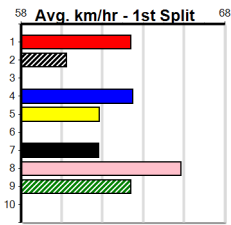

SPORTSBET GO THE BLUE DOG

Distance: 400m, Race Type: Maiden, Total Prizemoney: $2,535
1st: $1,680, 2nd: $520, 3rd: $260, 4th: $75

1

3:07PM
(VIC time)

KID STAVROS (8) was handily placed here when on debut and he will be much better for the run.
DOONGALLA GAL (1) is better than her form indicates and she will be in the firing line throughout.
DON'T THINK DO (7) has been luckless to date

Watchdog Tips: **8** **1** **7** **4** **Bet:** **Box Quinella 1,7,8 ($10 for 333.33%)**