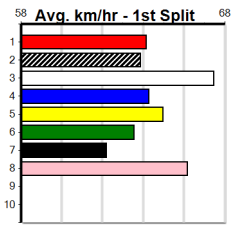

Warragul

12

6:34PM

(VIC time)

SPORTSBET BS RESPONSIBLY

Distance: 400m, Race Type: Grade 5, Total Prizemoney: \$2,925
1st: \$1,950, 2nd: \$600, 3rd: \$300, 4th: \$75

PEACOCK (3) will find this easier than his most recent racing and he will get a nice run through mid race. JONATHON'S DREAM (1) has a solid record here and he just needs to hold his position early. CELTIC BOUY (5) rarely runs a bad race here.