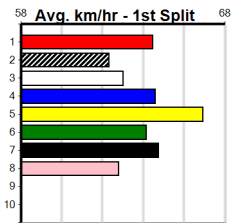

SHIMA SHINE AT STUD

Distance: 400m, Race Type: Grade 5, Total Prizemoney: $2,925
1st: $1,950, 2nd: $600, 3rd: $300, 4th: $75

6
4:49PM
(VIC time)

JUNIOR'S MATE (3) was a cracking 22.66 winner here last time and a repeat of that can see him score again. CRYPTO ROYALTY (4) is showing promise and she will continue to get stronger with more racing. PERSUASION (7) has strong claims

Watchdog Tips: **3** **4** **7** **2** **Bet:** **Box Quinella 3,4,7 ($10 for 333.33%)**

Form	Box	Weight	Dist	Track	Date	Time	BON	Margin	1st/2nd (Time)	PIR	Checked	Comment	W/R	Split	S/P	Grade
1					WANDANA LAD [5]	<i>Capable but will push up the track, place best</i>										
BK	D				Jun-21	ASTON DEE BEE			MISS MORRISET							
Trainer: Garry Johnson (Chum Creek) $8.00 <table border="1"> <thead> <tr> <th>1</th><th>2</th><th>3</th><th>4</th><th>5</th><th>6</th><th>7</th><th>8</th></tr> </thead> <tbody> <tr> <td>1</td><td>2</td><td>3</td><td>4</td><td>5</td><td>6</td><td>7</td><td>8</td></tr> <tr> <td>2</td><td>1</td><td>1</td><td>1</td><td>1</td><td>1</td><td>1</td><td>1</td></tr> <tr> <td>Prize</td><td colspan="7">$18,080.00</td><td></td></tr> <tr> <td>Best</td><td colspan="7">22.89</td><td></td></tr> <tr> <td>Starts</td><td colspan="7">61-8-7-10</td><td></td></tr> <tr> <td>Trk/Dst</td><td colspan="7">5-0-0-2</td><td></td></tr> <tr> <td>APM</td><td colspan="7">$4659</td><td></td></tr> </tbody> </table> Owner(s): D Fraser																
2					NOLAN BALE (NSW)[5]	<i>Never headed at Shepparton, respect again</i>										
WBK	D				Oct-21	NEED MY MONEYNOW			DYNA GERTIE							
Trainer: Tammy Kennedy-harris (Devon Meadows) $6.00 <table border="1"> <thead> <tr> <th>1</th><th>2</th><th>3</th><th>4</th><th>5</th><th>6</th><th>7</th><th>8</th></tr> </thead> <tbody> <tr> <td>3</td><td></td><td></td><td></td><td></td><td></td><td></td><td>1</td></tr> <tr> <td>Prize</td><td colspan="7">$9,630.00</td><td></td></tr> <tr> <td>Best</td><td colspan="7">22.94</td><td></td></tr> <tr> <td>Starts</td><td colspan="7">34-4-6-3</td><td></td></tr> <tr> <td>Trk/Dst</td><td colspan="7">5-0-0-0</td><td></td></tr> <tr> <td>APM</td><td colspan="7">$4884</td><td></td></tr> </tbody> </table> Owner(s): L Harris																
3					JUNIOR'S MATE [5]	<i>Slashing win last time, can cross and lead, yes</i>										
BK	D				Jul-21	FERNANDO BALE			MYSTIC RIOT							
Trainer: Dawn Johnston (Toongabbie) $3.00 <table border="1"> <thead> <tr> <th>1</th><th>2</th><th>3</th><th>4</th><th>5</th><th>6</th><th>7</th><th>8</th></tr> </thead> <tbody> <tr> <td>2</td><td>2</td><td></td><td></td><td>1</td><td>1</td><td></td><td></td></tr> <tr> <td>Prize</td><td colspan="7">$15,957.86</td><td></td></tr> <tr> <td>Best</td><td colspan="7">22.53</td><td></td></tr> <tr> <td>Starts</td><td colspan="7">27-6-5-3</td><td></td></tr> <tr> <td>Trk/Dst</td><td colspan="7">10-4-2-0</td><td></td></tr> <tr> <td>APM</td><td colspan="7">$4948</td><td></td></tr> </tbody> </table> Owner(s): J Stewart																
4					CRYPTO ROYALTY [5]	<i>Shows promise, getting stronger, main danger</i>										
BK	B				Sep-22	ASTON RUPEE			PRINCESS LACE							
Trainer: Robert Colpoys (Bass) $4.20 <table border="1"> <thead> <tr> <th>1</th><th>2</th><th>3</th><th>4</th><th>5</th><th>6</th><th>7</th><th>8</th></tr> </thead> <tbody> <tr> <td>1</td><td>1</td><td>1</td><td></td><td></td><td></td><td></td><td></td></tr> <tr> <td>Prize</td><td colspan="7">$4,045.00</td><td></td></tr> <tr> <td>Best</td><td colspan="7">22.85</td><td></td></tr> <tr> <td>Starts</td><td colspan="7">12-3-2-0</td><td></td></tr> <tr> <td>Trk/Dst</td><td colspan="7">7-2-2-0</td><td></td></tr> <tr> <td>APM</td><td colspan="7">$3467</td><td></td></tr> </tbody> </table> Owner(s): Crypto Syndicate (SYN), B De rozario, M Brigham																
5					MAGIC BEE [5]	<i>Capable but drawn to find bother, next time</i>										
F	B				Aug-20	BERNARDO			CINDEEN JATES							
Trainer: Aaron Farley (Churchill) $10.00 <table border="1"> <thead> <tr> <th>1</th><th>2</th><th>3</th><th>4</th><th>5</th><th>6</th><th>7</th><th>8</th></tr> </thead> <tbody> <tr> <td>2</td><td>2</td><td></td><td></td><td></td><td>1</td><td>2</td><td>2</td></tr> <tr> <td>Prize</td><td colspan="7">$14,890.00</td><td></td></tr> <tr> <td>Best</td><td colspan="7">22.86</td><td></td></tr> <tr> <td>Starts</td><td colspan="7">47-9-6-1</td><td></td></tr> <tr> <td>Trk/Dst</td><td colspan="7">24-4-4-0</td><td></td></tr> <tr> <td>APM</td><td colspan="7">$2996</td><td></td></tr> </tbody> </table> Owner(s): P Pollitro																
6					EAGLES FLY ALONE [5]	<i>Needs luck early, has the talent, place claims</i>										
BD	D				Sep-21	TOMMY SHELBY			FOR THE ALLIANCE							
Trainer: Leon Lacy (Noble Park) $9.00 <table border="1"> <thead> <tr> <th>1</th><th>2</th><th>3</th><th>4</th><th>5</th><th>6</th><th>7</th><th>8</th></tr> </thead> <tbody> <tr> <td>1</td><td></td><td>1</td><td></td><td></td><td></td><td>2</td><td>1</td></tr> <tr> <td>Prize</td><td colspan="7">$8,510.00</td><td></td></tr> <tr> <td>Best</td><td colspan="7">22.74</td><td></td></tr> <tr> <td>Starts</td><td colspan="7">33-5-4-6</td><td></td></tr> <tr> <td>Trk/Dst</td><td colspan="7">6-1-1-1</td><td></td></tr> <tr> <td>APM</td><td colspan="7">$3884</td><td></td></tr> </tbody> </table> Owner(s): A Lie