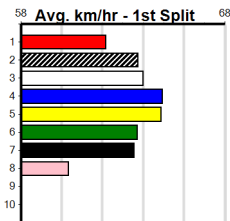

Warragul

10

6:00PM

(VIC time)

MC GRAFIX & SIGNS (2-3 WINS)

Distance: 400m, Race Type: Restricted Win, Total Prizemoney: \$2,925

1st: \$1,950, 2nd: \$600, 3rd: \$300, 4th: \$75

RUTHLESS SECRET (7) was a dominant 22.90 winner here last time and she will prove hard to reel in again. LILY LALA (1) is showing promise and she is drawn to be on the pace throughout. CHALUPA BATMAN (3) is another promising speedster