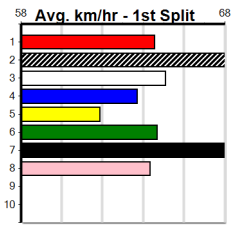

HARD STYLE RICO AT STUD

Distance: 460m, Race Type: Mixed 4/5, Total Prizemoney: \$3,360
1st: \$2,250, 2nd: \$690, 3rd: \$345, 4th: \$75

INCONSPICUOUS (2) is a classy former QLD speedster and he was simply brilliant in his Vic debut. CHIP AND TAIL (1) is a talented chaser when right and she is expected to race well fresh. SON OF GHOST (6) is capable of causing an upset