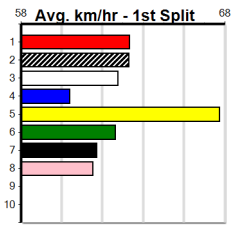

PHOTO MAN AT STUD

Distance: 400m, Race Type: Mixed 6/7, Total Prizemoney: $2,925
1st: $1,950, 2nd: $600, 3rd: $300, 4th: $75

Watchdog Tips:

6

7

1

3

Bet:

Win 6

Table with columns: Form, Box, Weight, Dist, Track, Date, Time, BON, Margin, 1st/2nd (Time), PIR, Checked, Comment, W/R, Split 1, S/P, Grade

RHYTHMIC ENERGY [7] Luckless since his maiden win, can atone, threat. $3.60. Includes race details, trainer info, and winning boxes.

SON OF DUKE [7] BIKS Needs to lead, suspect late, prefer to watch. $16.00. Includes race details, trainer info, and winning boxes.

FILL YOUR BOOTS [7] Still learning but has the engine, keep safe. $8.00. Includes race details, trainer info, and winning boxes.

DAINTREE VISION [6] Down on confidence, gets back early, next time. $21.00. Includes race details, trainer info, and winning boxes.

ROWDY'S BEAST [7] Solid straight track form, harder here, place. $10.00. Includes race details, trainer info, and winning boxes.

LUCKY [7] Has the pace to cross and lead, hard to reel in. $3.00. Includes race details, trainer info, and winning boxes.

STORMY SECRET [7] Good muster, gets a cart across, main danger. $4.50. Includes race details, trainer info, and winning boxes.

INDESTRUCT [7] BIKS Poor strike rate, wide the journey, tested. $21.00. Includes race details, trainer info, and winning boxes.

9 *** NO RESERVE ***. Includes trainer and owner information.

10 *** NO RESERVE ***. Includes trainer and owner information.