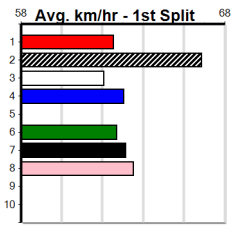

# BARN BAR FUNCTION ROOM

Distance: 460m, Race Type: Mixed 6/7, Total Prizemoney: \$2,925  
1st: \$1,950, 2nd: \$600, 3rd: \$300, 4th: \$75

**3**  
**3:47PM**  
(VIC time)

BEBOP JAZZ (2) was a dazzling 25.82 winner here two runs back and she looks very well graded in this event. PAUA OF TESSA (1) was never headed at Sale and she is drawn to be prominent throughout. SHARNI'S SECRET (8) has solid claims