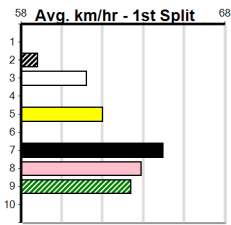

Warragul

KHANS HOSPITALITY SERVICES

Distance: 400m, Race Type: Maiden, Total Prizemoney: $2,535
1st: $1,680, 2nd: $520, 3rd: $260, 4th: $75

2

3:27PM

(VIC time)

The well bred DO SOMETHING (4) is a member of a strong kennel and he is sure to have plenty of support on debut. GRAB THE GOLD (5) was far from disgraced on debut and she will be better for the run. COLLINDA EXPRESS (8) can show improvement.

Watchdog Tips: **4** **5** **8** **6** **Bet:** **Box Quinella 4,5,8 ($10 for 333.33%)**

Form	Box	Weight	Dist	Track	Date	Time	BON	Margin	1st/2nd (Time)	PIR	Checked	Comment	W/R	Split 1	S/P	Grade
1	POT KETTLE BLACK [M]															
BK	D				Feb-23		GOOD ODDS HARADA						PIRATES PATCH			
Trainer: Neil Lavelle (Altona Meadows) $3.60																
Owner(s): N Lavelle																
<table border="1"> <thead> <tr><th colspan="8">Winning Boxes</th></tr> <tr><th>1</th><th>2</th><th>3</th><th>4</th><th>5</th><th>6</th><th>7</th><th>8</th></tr> </thead> <tbody> <tr><td>Prize</td><td></td><td></td><td></td><td></td><td></td><td></td><td>$0</td></tr> <tr><td>Best</td><td></td><td></td><td></td><td></td><td></td><td></td><td>FSH</td></tr> <tr><td>Starts</td><td></td><td></td><td></td><td></td><td></td><td></td><td>0-0-0-0</td></tr> <tr><td>Trk/Dst</td><td></td><td></td><td></td><td></td><td></td><td></td><td>0-0-0-0</td></tr> <tr><td>APM</td><td></td><td></td><td></td><td></td><td></td><td></td><td>$0</td></tr> </tbody> </table>																
2	INVICTUS ROSE [M]															
BD	D				Dec-22		WHISKEY RIOT						SUZIE ROSE			
Trainer: Sharon-lee Chignell (Rosedale) $12.00																
Owner(s): S Chignell																
<table border="1"> <thead> <tr><th colspan="8">Winning Boxes</th></tr> <tr><th>1</th><th>2</th><th>3</th><th>4</th><th>5</th><th>6</th><th>7</th><th>8</th></tr> </thead> <tbody> <tr><td>Prize</td><td></td><td></td><td></td><td></td><td></td><td></td><td>$260.00</td></tr> <tr><td>Best</td><td></td><td></td><td></td><td></td><td></td><td></td><td>FSH</td></tr> <tr><td>Starts</td><td></td><td></td><td></td><td></td><td></td><td></td><td>2-0-0-1</td></tr> <tr><td>Trk/Dst</td><td></td><td></td><td></td><td></td><td></td><td></td><td>0-0-0-0</td></tr> <tr><td>APM</td><td></td><td></td><td></td><td></td><td></td><td></td><td>$260</td></tr> </tbody> </table>																
3	ASTONISHING LADY [M]															
BK	B				Jul-22		CATCH THE THIEF						SAW BLAZE			
Trainer: Stavros Kipirtidis (Cranbourne South) $16.00																
Owner(s): S Kipirtidis																
<table border="1"> <thead> <tr><th colspan="8">Winning Boxes</th></tr> <tr><th>1</th><th>2</th><th>3</th><th>4</th><th>5</th><th>6</th><th>7</th><th>8</th></tr> </thead> <tbody> <tr><td>Prize</td><td></td><td></td><td></td><td></td><td></td><td></td><td>$0.00</td></tr> <tr><td>Best</td><td></td><td></td><td></td><td></td><td></td><td></td><td>23.76</td></tr> <tr><td>Starts</td><td></td><td></td><td></td><td></td><td></td><td></td><td>1-0-0-0</td></tr> <tr><td>Trk/Dst</td><td></td><td></td><td></td><td></td><td></td><td></td><td>1-0-0-0</td></tr> <tr><td>APM</td><td></td><td></td><td></td><td></td><td></td><td></td><td>$0</td></tr> </tbody> </table>																
4	DO SOMETHING [M]															
BK	D				Oct-22		FERNANDO BALE						ACCUSED			
Trainer: David Crawford (Pearcedale) $3.40																
Owner(s): R Thompson																
<table border="1"> <thead> <tr><th colspan="8">Winning Boxes</th></tr> <tr><th>1</th><th>2</th><th>3</th><th>4</th><th>5</th><th>6</th><th>7</th><th>8</th></tr> </thead> <tbody> <tr><td>Prize</td><td></td><td></td><td></td><td></td><td></td><td></td><td>$0</td></tr> <tr><td>Best</td><td></td><td></td><td></td><td></td><td></td><td></td><td>FSH</td></tr> <tr><td>Starts</td><td></td><td></td><td></td><td></td><td></td><td></td><td>0-0-0-0</td></tr> <tr><td>Trk/Dst</td><td></td><td></td><td></td><td></td><td></td><td></td><td>0-0-0-0</td></tr> <tr><td>APM</td><td></td><td></td><td></td><td></td><td></td><td></td><td>$0</td></tr> </tbody> </table>																
5	GRAB THE GOLD [M]															
F	B				Jul-22		ASTON RUPEE						WHAT A SURPRISE			
Trainer: Graham Brown (Cardinia) $5.00																
Owner(s): C Brown																
<table border="1"> <thead> <tr><th colspan="8">Winning Boxes</th></tr> <tr><th>1</th><th>2</th><th>3</th><th>4</th><th>5</th><th>6</th><th>7</th><th>8</th></tr> </thead> <tbody> <tr><td>Prize</td><td></td><td></td><td></td><td></td><td></td><td></td><td>$260.00</td></tr> <tr><td>Best</td><td></td><td></td><td></td><td></td><td></td><td></td><td>23.33</td></tr> <tr><td>Starts</td><td></td><td></td><td></td><td></td><td></td><td></td><td>1-0-0-1</td></tr> <tr><td>Trk/Dst</td><td></td><td></td><td></td><td></td><td></td><td></td><td>1-0-0-1</td></tr> <tr><td>APM</td><td></td><td></td><td></td><td></td><td></td><td></td><td>$260</td></tr> </tbody> </table>																
6	ATHENIAN GODDESS [M]															
BD	B				Dec-22		TOMMY SHELBY						PERSIAN GODDESS			
Trainer: Victor Gay (Hastings) $6.00																
Owner(s): V Gay