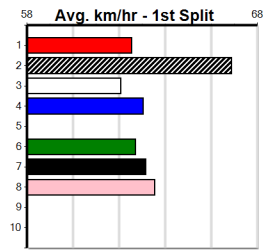

BARN BAR FUNCTION ROOM

Distance: 460m, Race Type: Mixed 6/7, Total Prizemoney: $2,925
1st: $1,950, 2nd: $600, 3rd: $300, 4th: $75

BEBOP JAZZ (2) was a dazzling 25.82 winner here two runs back and she looks very well graded in this event. PAUA OF TESSA (1) was never headed at Sale and she is drawn to be prominent throughout. SHARNI'S SECRET (8) has solid claims

Watchdog Tips: **2** **1** **8** **6** **Bet:** Trifecta 2/1,6,8/1,6,8 ($10 - 166.67%)

1

PAUA OF TESSA (NSW)[7] **Never headed last time, well drawn, main danger** **$4.60**
BK Bitch Jul-22 Sire: SHIMA SHINE Dam: PAUA TO ADMIT Trainer: Brian Alford (Yarram)

Owner(s): B Alford
Winning Distances: < 300m (0) 300 - 399m (0) 400 - 499m (1) 500 - 599m (0) 600 - 699m (0) > 700m (0)
Winning Weights: 30.6(1)

4th	3rd	2nd	1st	Dist	Track	Date	Time	BO	Margin	1st/2nd (Time)	PIR	Checked	Comment	WR	Split 1	S/P	Grade	
4th (3)	30.8	350	GBN	R2	22-Apr-24	20.50	19.61	9.50L	MATTAPAN (19.86)	445	445	.	.	.	.	$2.20	M	
6th (4)	31.1	440	GBN	R3	03-May-24	25.40	24.47	6.50L	BALMORAL QUEEN (24.94)	3566	3566	.	.	.	.	$3.70	M	
2nd (6)	31.9	440	GBN	R1	14-Jun-24	25.56	24.53	2.00L	TRIXIE MAHACK (25.42)	2	2	.	.	.	5.77	$2.30	M	
2nd (6)	30.9	435	SLE	R2	07-Aug-24	25.26	24.38	7.50L	COOL IT (24.77)	M/122	.	.	SW	.	.	5.35	$2.20	M
1st (7)	30.6	435	SLE	R2	11-Aug-24	24.95	24.42	2.00L	GRAND CASSIAN (25.09)	M/111	.	.	.	.	.	5.31	$2.60	M

Last 3 wins NOT included above

Box History

Bx	1st	2nd	3rd	4th	5th	6th	7th	8th
1								
2								
3				1				
4						1		
5								
6		2						
7	1							
8								

Prize								$2640.00
Best								FSH
Starts								5-1-2-0
Trk/Dts								0-0-0-0
APM								2464

2

BEBOP JAZZ [6] **Slashing 25.82 winner here, hard to hold out** **$1.90**
BK Bitch Sep-22 Sire: SHIMA SHINE Dam: JAZZ OPERA Trainer: Peter Presutto (Devon Meadows)

Owner(s): N Presutto
Winning Distances: < 300m (0) 300 - 399m (0) 400 - 499m (2) 500 - 599m (0) 600 - 699m (0) > 700m (0)
Winning Weights: 27.2(2)

2nd	1st	5th	2nd	2nd	5th	1st	3rd	1st	4th	3rd	4th	3rd	4th	3rd	4th	3rd	4th	3rd	4th
2nd (6)	27.4	450	SHP	R10	03-Jun-24	25.44	24.99	3.00L	VAN WYCK (25.24)	Q/122	.	.	.	.	.	.	.	.	.
1st (8)	27.2	450	SHP	R5	10-Jun-24	25.25	25.25	1.25L	PIEBALD (25.32)	Q/111	.	.	SW	.	.	.	.	.	.
5th (2)	27.0	450	SHP	R2	15-Jun-24	25.44	24.94	5.50L	ZEUS THUNDERBOLT (25.08)	M/333	.	.	.	.	.	.	.	.	.
2nd (6)	27.5	525	MEA	R1	20-Jul-24	30.33	29.73	0.025	VISTA YTTIRIUM (30.32)	M/2111	.	.	.	.	.	.	.	.	.
5th (3)	27.4	525	MEA	R3	27-Jul-24	31.53	30.09	19.00	NEEDFUL (30.21)	Q/3345	.	.	V5	.	.	.	.	.	.
1st (4)	27.2	460	WGL	R5	02-Aug-24	25.82	25.82	2.00L	BLUEBELLE COLOUR (25.95)	M/521	.	.	.	.	.	.	.	.	.
3rd (1)	27.3	460	WGL	R4	09-Aug-24	26.28	25.58	1.00L	CHESTER CAMPBELL (26.22)	M/255	.	.	.	.	.	.	.	.	.

Last 3 wins NOT included above

Box History

Bx	1st	2nd	3rd	4th	5th	6th	7th	8th
1				1				
2					1			
3						1		
4	1							
5								
6		2						
7								
8	1							

Prize								$7540.00
Best								25.82(4)-2/8/24
Starts								7-2-2-1
Trk/Dts								2-1-0-1
APM								5552