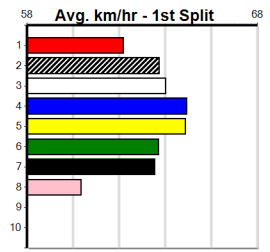

Warragul
10
6:00PM
(VIC time)

MC GRAFIX & SIGNS (2-3 WINS)

Distance: 400m, Race Type: Restricted Win, Total Prizemoney: $2,925
1st: $1,950, 2nd: $600, 3rd: $300, 4th: $75

RUTHLESS SECRET (7) was a dominant 22.90 winner here last time and she will prove hard to reel in again. LILY LALA (1) is showing promise and she is drawn to be on the pace throughout. CHALUPA BATMAN (3) is another promising speedster

Watchdog Tips: **7** **1** **3** **6** **Bet:** **Win 7**

1

LILY LALA [6] **Well drawn, pace to burn, main danger** **$4.20**
BK Bitch Nov-22 Sire: AUSSIE INFRARED Dam: LITTLE TUBBSY Trainer: Ronald Winter (Denison)
Owner(s): T Dales
Winning Distances: < 300m (0) 300 - 399m (0) 400 - 499m (2) 500 - 599m (0) 600 - 699m (0) > 700m (0)
Winning Weights: 25.6(1) 25.7(1)

Run	Dist	Wgt	Track	Class	Date	Time	Margin	1st/2nd (Time)	PIR	Checked	Comment	WR	Split 1	S/P	Grade
3rd (5)	25.4	350	TRA	R3	05-Jul-24	20.40	19.49	5.50L OUR IVIE ROSE (20.03)	M/44	.	.	.	6.91	$4.80	M
4th (4)	25.6	435	SLE	R1	21-Jul-24	25.53	24.29	10.00 THORKILDSEN (24.86)	M/344	.	.	.	5.48	$5.60	M
1st (3)	25.6	435	SLE	R1	28-Jul-24	25.18	24.46	1.5L GRAND CASSIAN (25.27)	M/221	.	.	.	5.43	$7.50	M
3rd (1)	25.7	400	WGL	R3	02-Aug-24	23.02	22.57	2.00L OUR ELLIE (22.89)	M/22	.	.	.	8.55	$12.20	X67
1st (8)	25.7	400	WGL	R7	06-Aug-24	22.99	22.37	0.25L VIVA LA VIDA (23.01)	S/11	.	.	.	8.55	$7.60	7
2nd (8)	25.8	435	SLE	R4	11-Aug-24	24.99	24.42	4.75L FLYING MUFFIN (24.67)	M/422	.	.	.	5.42	$12.10	6G

Last 3 wins NOT included above

Box History

Bx	1st	2nd	3rd	4th	5th	6th	7th	8th
1			1					
2								
3	1							
4				1				
5			1					
6								
7								
8	1	1						

Prize Best	$4865.00
Starts	22.99(8)-6/8/24
Trk/Dts	6-2-1-2
APM	2-1-0-1
APM	4813

2

GOT FLAIR (NSW)[6] **Risky early but has good muster, place** **$4.20**
BD Dog Nov-22 Sire: FERNANDO BALE Dam: CHAMPION MODEL Trainer: Brian Alford (Yarram)
Owner(s): B Alford
Winning Distances: < 300m (0) 300 - 399m (1) 400 - 499m (1) 500 - 599m (0) 600 - 699m (0) > 700m (0)
Winning Weights: 33.2(1) 33.3(1)

Run	Dist	Wgt	Track	Class	Date	Time	Margin	1st/2nd (Time)	PIR	Checked	Comment	WR	Split 1	S/P	Grade
2nd (1)	33.4	350	TRA	R1	12-Jun-24	20.20	19.75	1.5L PERCIVAL (20.12)	M/22	.	SW	.	6.80	$2.40	M
2nd (6)	33.2	350	TRA	R1	17-Jun-24	20.10	19.76	1.00L RIO WHIZZER (20.04)	M/32	.	.	.	6.76	$1.90	M
3rd (8)	33.2	435	SLE	R2	23-Jun-24	24.95	24.37	8.00L PAW BODHI (24.41)	M/433	.	.	.	5.35	$2.20	MH
6th (3)	32.8	435	SLE	R2	30-Jun-24	25.31	24.46	10.00 ROSCOE BALE (24.64)	M/555	.	.	.	5.40	$8.10	MF
3rd (6)	33.0	350	TRA	R2	05-Jul-24	20.44	19.49	4.00L BLISSFUL RAIN (20.17)	S/44	.	.	.	6.85	$1.60	M
1st (2)	33.2	350	TRA	R1	10-Jul-24	20.23	19.79	4.00L DR. LEONI (20.50)	M/211	.	.	.	6.76	$1.50	M
1st (5)	33.3	400	WGL	R9	25-Jul-24	23.32	23.01	0.25L TILLY GIRL (23.34)	M/33	.	.	.	8.48	$7.00	T3-7
3rd (1)	33.6	400	WGL	R2	30-Jul-24	23.03	22.45	7.50L FLAMING WHEELS (22.52)	M/23	.	.	.	8.49	$14.90	RWH

Last 3 wins NOT included above

Box History

Bx	1st	2nd	3rd	4th	5th	6th	7th	8th
1		1	1					
2	1							
3			1			1		
4								
5	1							
6		1	1					
7								
8			1					

Prize Best	$3920.00
Starts	23.03(1)-30/7/24
Trk/Dts	9-2-2-4
APM	2-1-0-1
APM	3240