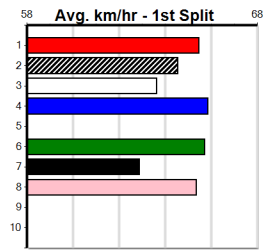

SENNACHIE AT STUD

Distance: 400m, Race Type: Mixed 3/4, Total Prizemoney: $3,360
1st: $2,250, 2nd: $690, 3rd: $345, 4th: $75

DOCHERTY (4) was a breathtaking 22.22 winner here last week and he will take a power of beating again. BETTER BANJO (6) was never headed here two runs back and he will be in the firing line throughout. SPOT ON COLOUR (7) has solid claims.

Watchdog Tips: 4 6 7 1 Bet: Trifecta 4,6/4,6,7/1,4,6,7 ($10 - 125%)

INTER STAR FIRE [3] Good record here, has early speed, keep safe $10.00
WBD Bitch May-21 Sire: FERNANDO BALE Dam: INTER ELESHA
Owner(s): TONY JOE AND JOE (SYN), T Interligi, J Varchione, J Interligi
Trainer: Olivia Cartechini (Dandenong Nor)

BRAEMAR CORA [4] Needs to lead, rises in class, prefer others $21.00
F Bitch Sep-21 Sire: AUSSIE INFRARED Dam: BRAEMAR KEELIE
Owner(s): Y Cassidy
Trainer: Yvonne Cassidy (Valencia Creek)

MISTY AMY [4] Racing well but this is harder, prefer to watch $26.00
BK Bitch May-20 Sire: ZIPPING GARTH Dam: ZIPPING RUBY
Owner(s): R Wood
Trainer: Ronald Wood (Warragul)

DOCHERTY [4] Breathtaking win last week, hard to hold out $1.70
BK Dog Jun-22 Sire: TOMMY SHELBY Dam: GOLD VEIN
Owner(s): SHIRAZ RACING (SYN), S Holmes, L Holmes, D Holmes
Trainer: Daryl Holmes (Blind Bight)

*** VACANT BOX ***
Sire: Dam:
Owner(s):
Trainer:
Winning Distances: < 300m (0) 300 - 399m (0) 400 - 499m (0) 500 - 599m (0) 600 - 699m (0) > 700m (0)
Winning Weights:

1

2

3

4

5