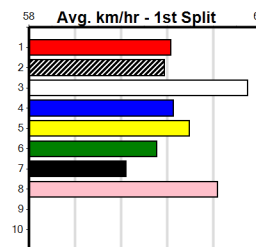

SPORTSBET BS RESPONSIBLY

Distance: 400m, Race Type: Grade 5, Total Prizemoney: $2,925
1st: $1,950, 2nd: $600, 3rd: $300, 4th: $75

PEACOCK (3) will find this easier than his most recent racing and he will get a nice run through mid race. JONATHON'S DREAM (1) has a solid record here and he just needs to hold his position early. CELTIC BOUY (5) rarely runs a bad race here.

Watchdog Tips:	3	1	5	4	Bet:	Win 3

Form Box	Wgt	Dist	Track	Date	Time	BON	Margin	1st/2nd (Time)	PIR	Checked	Comment	WR	Split 1	S/P	Grade
1	JONATHAN'S DREAM [5] Solid record here, good muster, main danger $4.60														
BKW		Dog		Dec-21		Sire: MY REDEEMER		Dam: AVA'S DREAM		Trainer: Arend Gringhuis (Ripplebrook)					
Owner(s): A Gringhuis															
Winning Distances: < 300m (0) 300 - 399m (3) 400 - 499m (3) 500 - 599m (0) 600 - 699m (0) > 700m (0)															
Winning Weights: 33.1(1) 33.2(1) 33.6(1) 33.8(1) 33.9(1) 34.0(1)															
1st	(5)	33.8	460	WGL	R10	06-Jun-24	26.03	25.66	1.5L	ASTON BEAUFORT (26.13)	Q/111	.	SW	6.54	$13.80 5H
3rd	(2)	33.1	450	SHP	R11	15-Jun-24	25.64	24.94	6.50L	BARTY CROUCH (25.21)	M/544	.	SW	6.77	$9.90 GL
5th	(7)	33.6	435	SLE	R7	19-Jun-24	25.23	24.41	6.00L	OSCAR INTENTION (24.84)	M/266	.	.	5.32	$9.90 5
5th	(3)	33.6	460	WGL	R7	25-Jun-24	26.27	25.61	2.50L	CALIMO (26.10)	M/334	.	.	6.63	$6.80 5
4th	(3)	33.5	515	SAP	R11	01-Jul-24	30.67	29.44	9.00L	SOUTHERN LAW (30.07)	S/7544	.	.	5.33	$19.40 5
3rd	(2)	33.1	515	SAP	R10	08-Jul-24	30.19	29.50	2.00L	ASTON TOMMY (30.05)	Q/1122	.	.	5.15	$3.50 5
6th	(3)	33.1	460	WGL	R6	16-Jul-24	26.57	25.75	12.00	RUAPUKE ROCKS (25.75)	M/666	.	V10	6.79	$11.10 5H
5th	(5)	34.1	400	WGL	R10	09-Aug-24	23.22	22.22	7.50L	VALLETTA DASH (22.69)	M/85	.	.	8.76	$47.30 5
Last 3 wins NOT included above															
1st	(1)	34.0	400	WGL	R11	01-Feb-24	22.58	22.58	6.00L	LITTLE VENICE (22.98)	Q/11	.	SW	8.35	$1.60 T3-6
1st	(8)	33.2	395	TRA	R3	16-Feb-24	22.28	21.99	5.00L	YOU'RE IN LUCK (22.61)	M/521	.	.	3.74	$1.80 5
1st	(5)	33.9	400	WGL	R11	30-May-24	22.96	22.96	0.50L	HAY RILEY (22.99)	Q/11	.	.	8.29	$5.60 T3-5

Box History								
Bx	1st	2nd	3rd	4th	5th	6th	7th	8th
1	1	2						
2	1		2					
3			1	2	1	1	1	
4		2	2	1		1	2	
5	2				3			
6	1		4	2		2	1	
7		1			1			
8	1	1	3			2	1	

Prize Best Starts	$18190.00
Trk/Dts	22.58(1)-1/2/24
APM	47-6-4-14
	20-2-3-6
	7166