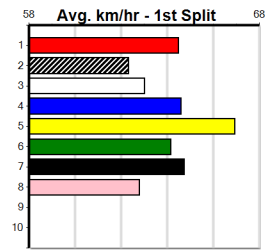

SHIMA SHINE AT STUD

Distance: 400m, Race Type: Grade 5, Total Prizemoney: $2,925
1st: $1,950, 2nd: $600, 3rd: $300, 4th: $75

JUNIOR'S MATE (3) was a cracking 22.66 winner here last time and a repeat of that can see him score again. CRYPTO ROYALTY (4) is showing promise and she will continue to get stronger with more racing. PERSUASION (7) has strong claims

Watchdog Tips: 3 4 7 2 Bet: Box Quinella 3,4,7 ($10 for 333.33%)

WANDANA LAD [5] Capable but will push up the track, place best $8.00
Owner(s): D Fraser
Winning Distances: < 300m (0) 300 - 399m (4) 400 - 499m (3) 500 - 599m (1) 600 - 699m (0) > 700m (0)
Winning Weights: 30.5(1) 31.2(1) 31.4(2) 31.6(2) 31.8(1) 32.0(1)

NOLAN BALE (NSW)[5] Never headed at Shepparton, respect again $6.00
Owner(s): L Harris
Winning Distances: < 300m (0) 300 - 399m (4) 400 - 499m (0) 500 - 599m (0) 600 - 699m (0) > 700m (0)
Winning Weights: 29.5(1) 30.1(1) 30.2(1) 31.6(1)

JUNIOR'S MATE [5] Slashing win last time, can cross and lead, yes $3.00
Owner(s): J Stewart
Winning Distances: < 300m (0) 300 - 399m (2) 400 - 499m (4) 500 - 599m (0) 600 - 699m (0) > 700m (0)
Winning Weights: 31.6(1) 31.8(1) 32.1(1) 32.6(1) 32.7(1) 33.3(1)

CRYPTO ROYALTY [5] Shows promise, getting stronger, main danger $4.20
Owner(s): Crypto Syndicate (SYN), B De rozario, M Brigham
Winning Distances: < 300m (0) 300 - 399m (1) 400 - 499m (2) 500 - 599m (0) 600 - 699m (0) > 700m (0)
Winning Weights: 27.4(3)

MAGIC BEE [5] Capable but drawn to find bother, next time $10.00
Owner(s): P Pollutro
Winning Distances: < 300m (0) 300 - 399m (4) 400 - 499m (5) 500 - 599m (0) 600 - 699m (0) > 700m (0)
Winning Weights: 26.9(1) 27.0(1) 27.2(1) 27.3(1) 27.6(2) 27.9(2) 28.0(1)

1

2

3

4

5