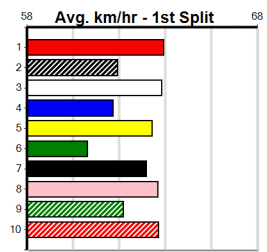

VIATEK (275+RANK)

Distance: 460m, Race Type: Grade 5 No Penalty, Total Prizemoney: $2,925
1st: $1,950, 2nd: $600, 3rd: $300, 4th: $75

UPON BALE (1) is racing with confidence at present and she is drawn to make every post a winner.
YARRELL BALE (6) is armed with solid mid race pace and he just needs a little luck early on.
BLACK PINK (8) was a strong winner two runs back

Watchdog Tips: 1 6 8 4 **Bet:** Win 1

1

UPON BALE (NSW)[5] **In form, drawn to lead, hard to reel in** **$2.60**
RF Bitch Mar-22 Sire: KONOMI Dam: WENDALIN BALE Trainer: Luke Harris (Devon Meadows)
Owner(s): T Kennedy-harris
Winning Distances: < 300m (0) 300 - 399m (0) 400 - 499m (2) 500 - 599m (2) 600 - 699m (0) > 700m (0)
Winning Weights: 24.8(1) 25.4(1) 26.6(1) 26.7(1)
6th (6) 26.4 450 BAL R5 07-Jul-24 25.98 25.42 8.50L ICE ICE BABY (25.42) M/566 . . . . . 6.79 $4.20 T3-RW
1st (7) 26.6 485 HOR R8 13-Jul-24 27.90 27.90 1.75L GOOD INNINGS (28.01) Q/111 . . . . . 6.70 $8.10 6G
8th (5) 27.1 435 SLE R5 17-Jul-24 25.37 24.54 11.00 DR. ANGELO (24.66) M/688 . . . . . 5.44 $12.40 5
8th (8) 27.1 485 HOR R6 21-Jul-24 28.30 27.39 5.00L LALA RAPID (27.95) M/888 . . . . . 6.91 $13.20 5
6th (2) 26.7 525 MEP R10 24-Jul-24 31.27 30.11 8.50L LOCHINVAR PEARL (30.69) Q/3776 . . . . . 5.17 $13.80 T3-5
4th (3) 26.9 460 WGL R8 01-Aug-24 26.51 26.14 4.25L BANKRUPT (26.23) M/454 . . . SW . 6.70 $5.90 5
1st (8) 26.7 525 MEP R12 07-Aug-24 30.51 29.93 1.25L LEARNED LESSON (30.59) Q/1111 . . . . . 5.14 $3.30 T3-5
3rd (1) 26.8 515 SAP R2 12-Aug-24 30.40 29.27 12.00 TOP SPEED GEAR (29.57) M/2222 . . . . . 5.19 $4.80 5
Last 3 wins NOT included above
1st (2) 25.4 460 GEL R1 02-Feb-24 26.07 25.58 3.75L BEAUTY IN ME (26.32) M/111 . . . . . 6.63 $2.40 M
1st (8) 24.8 525 MEP R3 15-May-24 30.53 30.12 1.00L MAVIS TOLMIE (30.59) Q/2232 . . . . . 5.10 $7.10 X67

2

CHARLOTTE'S HAND [5] **Handy effort two runs back, can run a drum** **$7.50**
BK Bitch Dec-19 Sire: DYNA VILLA Dam: CHEEKY HAND Trainer: Donna Dean (Nyora)
Owner(s): R Haines
Winning Distances: < 300m (0) 300 - 399m (5) 400 - 499m (4) 500 - 599m (0) 600 - 699m (0) > 700m (0)
Winning Weights: 24.9(1) 25.0(1) 25.1(3) 25.2(1) 25.4(1) 25.7(1) 25.8(1)
7th (7) 25.0 350 TRA R4 03-Jun-24 21.02 20.25 5.50L UNO PEANUT (20.67) M/47 . . . . . 6.91 $7.10 5
1st (4) 25.0 350 TRA R12 10-Jun-24 20.11 19.88 0.10L AVON SWAN (20.11) M/33 . . . . . 6.73 $15.20 T3-5
2nd (2) 25.0 395 TRA R11 17-Jun-24 22.46 21.97 1.75L GOTHAM MARQUESS (22.34) M/222 . . . . . 3.78 $9.80 SH
8th (8) 25.0 435 SLE R12 23-Jun-24 25.11 24.37 7.50L QUEBEC BALE (24.58) M/688 . . . . . 5.39 $35.40 VET
5th (8) 25.1 395 TRA R5 10-Jul-24 22.77 22.23 4.25L LINDENOW GRACE (22.49) Q/2766 . . . SW . 3.78 $9.90 5
7th (5) 25.3 400 WGL R4 16-Jul-24 23.69 22.77 6.50L FLYING PIE (23.25) M/777 . . . . . 8.81 $33.30 VET
2nd (4) 25.3 435 SLE R12 24-Jul-24 24.90 24.44 1.25L CARTEL GLAMOUR (24.82) M/322 . . . . . 5.35 $5.20 5
5th (8) 25.9 460 WGL R8 01-Aug-24 26.72 26.14 7.00L BANKRUPT (26.23) M/565 . . . . . 6.72 $9.30 5
Last 3 wins NOT included above
1st (2) 25.8 390 WBL R12 15-Jun-23 22.36 21.82 5.50L WINRY BALE (22.72) M/21 . . . SW . 8.84 $8.10 5
1st (2) 25.1 400 WGL R12 05-Sep-23 23.03 22.49 0.50L FLYING IN HOT (23.05) M/32 . . . . . 8.51 $18.00 5
1st (2) 25.4 435 SLE R7 27-Mar-24 24.95 24.59 0.75L DUSTY OLD ROAD (25.00) Q/211 . . . . . 5.35 $5.30 5