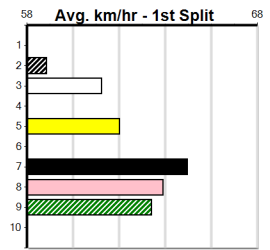

KHANS HOSPITALITY SERVICES

Distance: 400m, Race Type: Maiden, Total Prizemoney: $2,535
1st: $1,680, 2nd: $520, 3rd: $260, 4th: $75

The well bred DO SOMETHING (4) is a member of a strong kennel and he is sure to have plenty of support on debut. GRAB THE GOLD (5) was far from disgraced on debut and she will be better for the run. COLLINDA EXPRESS (8) can show improvement.

Watchdog Tips: 4 5 8 6 **Bet:** Box Quinella 4,5,8 ($10 for 333.33%)

Form Box	Wgt	Dist	Track	Date	Time	BON	Margin	1st/2nd (Time)	PIR	Checked	Comment	WR	Split 1	S/P	Grade

1

POT KETTLE BLACK [M] **$3.60**
BK Dog Feb-23 Dam was a classy speedster, watch betting
Sire: GOOD ODDS HARADA Dam: PIRATES PATCH Trainer: Neil Lavelle (Altona Meadows)
Owner(s): N Lavelle
Winning Distances: < 300m (0) 300 - 399m (0) 400 - 499m (0) 500 - 599m (0) 600 - 699m (0) > 700m (0)
Winning Weights:

Bx	1st	2nd	3rd	4th	5th	6th	7th	8th
1								
2								
3								
4								
5								
6								
7								
8								

Last 3 wins NOT included above

Prize Best	$0
Starts	0-0-0-0
Trk/Dts	0-0-0-0
APM	0

2

INVICTUS ROSE [M] **$12.00**
BD Dog Dec-22 Steadily placed on debut, prefer to watch
Sire: WHISKEY RIOT Dam: SUZIE ROSE Trainer: Sharon-lee Chignell (Rosedale)
Owner(s): S Chignell
Winning Distances: < 300m (0) 300 - 399m (0) 400 - 499m (0) 500 - 599m (0) 600 - 699m (0) > 700m (0)
Winning Weights:

Bx	1st	2nd	3rd	4th	5th	6th	7th	8th
1								
2								
3								
4								
5						1		
6								
7		1						
8								

Last 3 wins NOT included above

Prize Best	$260.00
Starts	2-0-0-1
Trk/Dts	0-0-0-0
APM	260

3

ASTONISHING LADY [M] **$16.00**
BK Bitch Jul-22 Failed to fire on debut, look to others
Sire: CATCH THE THIEF Dam: SAW BLAZE Trainer: Stavros Kipirtidis (Cranbourne So)
Owner(s): S Kipirtidis
Winning Distances: < 300m (0) 300 - 399m (0) 400 - 499m (0) 500 - 599m (0) 600 - 699m (0) > 700m (0)
Winning Weights:

Bx	1st	2nd	3rd	4th	5th	6th	7th	8th
1								
2								
3								
4						1		
5								
6								
7								
8								

Last 3 wins NOT included above

Prize Best	$0.00
Starts	23.76(4)-9/8/24
Trk/Dts	1-0-0-0
APM	1-0-0-0

4

DO SOMETHING [M] **$3.40**
BK Dog Oct-22 Well bred, in good hands, expected to fire
Sire: FERNANDO BALE Dam: ACCUSED Trainer: David Crawford (Pearcedale)
Owner(s): R Thompson
Winning Distances: < 300m (0) 300 - 399m (0) 400 - 499m (0) 500 - 599m (0) 600 - 699m (0) > 700m (0)
Winning Weights:

Bx	1st	2nd	3rd	4th	5th	6th	7th	8th
1								
2								
3								
4								
5								
6								
7								
8								

Last 3 wins NOT included above

Prize Best	$0
Starts	0-0-0-0
Trk/Dts	0-0-0-0
APM	0

5

GRAB THE GOLD [M] **$5.00**
F Bitch Jul-22 Better for the run on debut, clear danger
Sire: ASTON RUPEE Dam: WHAT A SURPRISE Trainer: Graham Brown (Cardinia)
Owner(s): C Brown
Winning Distances: < 300m (0) 300 - 399m (0) 400 - 499m (0) 500 - 599m (0) 600 - 699m (0) > 700m (0)
Winning Weights:

Bx	1st	2nd	3rd	4th	5th	6th	7th	8th
1			1					
2								
3								
4								
5								
6								
7								
8								

Last 3 wins NOT included above

Prize Best	$260.00
Starts	23.33(1)-6/8/24
Trk/Dts	1-0-0-1
APM	260