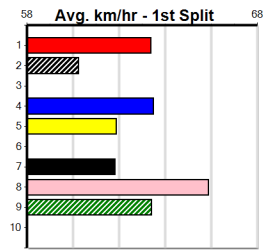

SPORTSBET GO THE BLUE DOG

Distance: 400m, Race Type: Maiden, Total Prizemoney: $2,535
1st: $1,680, 2nd: $520, 3rd: $260, 4th: $75

KID STAVROS (8) was handily placed here when on debut and he will be much better for the run.
DOONGALLA GAL (1) is better than her form indicates and she will be in the firing line throughout.
DON'T THINK DO (7) has been luckless to date

Watchdog Tips: **8** **1** **7** **4** **Bet:** Box Quinella 1,7,8 ($10 for 333.33%)

Form	Box	Wgt	Dist	Track	Date	Time	BON	Margin	1st/2nd (Time)	PIR	Checked	Comment	W/R	Split 1	S/P	Grade

DOONGALLA GAL [M] **Better than form, has the good draw, danger**

BK **Bitch** **Jul-21** **Sire: FERNANDO BALE** **Dam: FABREGAL**

Owner(s): Fluffy Side Up (SYN), A Onley, P Onley **Trainer: Michael Tharle (Devon Meadows)**

Winning Distances: < 300m (0) 300 - 399m (0) 400 - 499m (0) 500 - 599m (0) 600 - 699m (0) > 700m (0)

Winning Weights:

8th (7)	25.9	300	HVL	R1	24-May-24	18.72	16.86	19.00	ORIENTAL OPAL (17.45)	S/3	V7	4.10	$2.90	T3-M
ST (-)	25.4	350	TRA		03-Jun-24	20.48		4.50L	Trial Cleared	M/33	3of4	6.68		ST
3rd (7)	25.5	400	WGL	R1	11-Jun-24	23.51	22.72	7.50L	SAND DUNES (22.99)	M/43		8.63	$16.60	M
2nd (7)	25.5	350	TRA	R1	14-Jun-24	20.14	20.12	0.25L	SODA DIESEL (20.12)	S/52		6.78	$9.90	M
4th (3)	25.4	395	TRA	R1	21-Jun-24	22.95	22.01	2.25L	OUT OF TRICKS (22.80)	M/111	V0	3.76	$8.40	M
4th (4)	25.6	395	TRA	R1	05-Jul-24	22.74	21.86	6.00L	COOL WHITE (22.33)	M/554	V7	3.88	$16.70	M
4th (5)	26.0	400	WGL	R1	30-Jul-24	23.33	22.45	9.00L	RHYTHMIC ENERGY (22.73)	M/33		8.62	$50.10	M
7th (3)	25.3	390	WBL	R1	08-Aug-24	23.07	21.85	12.00	INGA BUDDY (22.30)	M/77		9.42	$28.30	M

Last 3 wins NOT included above

$7.50

Box History

Bx	1st	2nd	3rd	4th	5th	6th	7th	8th
1		1						
2					1			
3				1			1	
4					1	1		
5			1	2				
6								
7	1	1						1
8								

Prize Best	$1535.00
Starts	23.33(5)-30/7/24
Trk/Dts	12-0-2-2
APM	4-0-0-1
	981

ITHACAN GODDESS [M] **No luck on debut, can improve, place claims**

BK **Bitch** **Dec-22** **Sire: TOMMY SHELBY** **Dam: PERSIAN GODDESS**

Owner(s): V Gay **Trainer: Carol Gay (Hastings)**

Winning Distances: < 300m (0) 300 - 399m (0) 400 - 499m (0) 500 - 599m (0) 600 - 699m (0) > 700m (0)

Winning Weights:

4th (5)	26.3	400	WGL	R1	06-Aug-24	23.57	22.37	12.00	FILL YOUR BOOTS (22.77)	M/44		8.93	$4.80	M

Last 3 wins NOT included above

$9.00

Box History

Bx	1st	2nd	3rd	4th	5th	6th	7th	8th
1								
2								
3								
4								
5				1				
6								
7								
8								

Prize Best	$75.00
Starts	23.57(5)-6/8/24
Trk/Dts	1-0-0-0
APM	1-0-0-0
	75

EXTREME BEAST [M] **Well bred, in capable hands, watch betting**

BK **Dog** **May-22** **Sire: BEAST UNLEASHED** **Dam: SWEET ELLA**

Owner(s): C Ragen **Trainer: Cheryle Ragen (Kilmany)**

Winning Distances: < 300m (0) 300 - 399m (0) 400 - 499m (0) 500 - 599m (0) 600 - 699m (0) > 700m (0)

Winning Weights:

Last 3 wins NOT included above

$6.00

Box History

Bx	1st	2nd	3rd	4th	5th	6th	7th	8th
1								
2								
3								
4								
5								
6								
7								
8								

Prize Best	$0
Starts	FSH
Trk/Dts	0-0-0-0
APM	0-0-0-0
	0

TILES AND WINE [M] **Hit the line solidly on debut, must keep safe**

BK **Dog** **Oct-22** **Sire: FLYING RICCIARDO** **Dam: ZIPPING POPPY**

Owner(s): Eye Candy (SYN), C Wilk, K Gorman **Trainer: Christian Wilk (Tanjil South)**

Winning Distances: < 300m (0) 300 - 399m (0) 400 - 499m (0) 500 - 599m (0) 600 - 699m (0) > 700m (0)

Winning Weights:

3rd (7)	27.7	400	WGL	R1	09-Aug-24	23.50	22.22	11.00	LUCKY (22.74)	S/54		8.66	$24.30	M

Last 3 wins NOT included above

$10.00

Box History

Bx	1st	2nd	3rd	4th	5th	6th	7th	8th
1								
2								
3								
4								
5								
6								
7			1					
8								

Prize Best	$260.00
Starts	23.50(7)-9/8/24
Trk/Dts	1-0-0-1
APM	1-0-0-1
	260