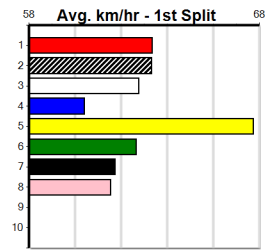

PHOTO MAN AT STUD

Distance: 400m, Race Type: Mixed 6/7, Total Prizemoney: $2,925
1st: $1,950, 2nd: $600, 3rd: $300, 4th: $75

LUCKY (6) sizzled early in his top 22.74 win here and he will prove hard to reel in again. STORMY SECRET (7) has a nice turn of foot and he will get a nice cart across early on. RYTHMIC ENERGY (1) has been luckless since his maiden win

Watchdog Tips: 6 7 1 3 Bet: Win 6

RHYTHMIC ENERGY [7] Luckless since his maiden win, can atone, threat $3.60
Owner(s): N Presutto
Sire: SHIMA SHINE Dam: JAZZ OPERA
Trainer: Natalie Presutto (Devon Meadows)
Winning Distances: < 300m (0) 300 - 399m (0) 400 - 499m (1) 500 - 599m (0) 600 - 699m (0) > 700m (0)
Winning Weights: 31.1(1)
Table with columns: Form Box, Wgt, Dist, Track, Date, Time, BON, Margin, 1st/2nd (Time), PIR, Checked, Comment, W/R, Split 1, S/P, Grade.

SON OF DUKE [7] Biks Needs to lead, suspect late, prefer to watch $16.00
Owner(s): P Barry
Sire: ASTON DUKE Dam: TINKER SPIRIT
Trainer: Peter Barry (Yallourn North)
Winning Distances: < 300m (0) 300 - 399m (1) 400 - 499m (0) 500 - 599m (0) 600 - 699m (0) > 700m (0)
Winning Weights: 25.9(1)
Table with columns: Form Box, Wgt, Dist, Track, Date, Time, BON, Margin, 1st/2nd (Time), PIR, Checked, Comment, W/R, Split 1, S/P, Grade.

FILL YOUR BOOTS [7] Still learning but has the engine, keep safe $8.00
Owner(s): R Thompson
Sire: FERNANDO BALE Dam: ACCUSED
Trainer: David Crawford (Pearcedale)
Winning Distances: < 300m (0) 300 - 399m (0) 400 - 499m (1) 500 - 599m (0) 600 - 699m (0) > 700m (0)
Winning Weights: 30.3(1)
Table with columns: Form Box, Wgt, Dist, Track, Date, Time, BON, Margin, 1st/2nd (Time), PIR, Checked, Comment, W/R, Split 1, S/P, Grade.

DAINTREE VISION [6] Down on confidence, gets back early, next time $21.00
Owner(s): M Musselwhite
Sire: FERNANDO BALE Dam: PERSIAN GODDESS
Trainer: Maria Musselwhite (Lindenow)
Winning Distances: < 300m (0) 300 - 399m (0) 400 - 499m (2) 500 - 599m (0) 600 - 699m (0) > 700m (0)
Winning Weights: 29.0(1) 30.3(1)
Table with columns: Form Box, Wgt, Dist, Track, Date, Time, BON, Margin, 1st/2nd (Time), PIR, Checked, Comment, W/R, Split 1, S/P, Grade.

ROWDY'S BEAST [7] Solid straight track form, harder here, place $10.00
Owner(s): M Kennedy
Sire: BEAST UNLEASHED Dam: RUBY GIRL
Trainer: David Plumridge (Scoresby)
Winning Distances: < 300m (0) 300 - 399m (1) 400 - 499m (0) 500 - 599m (0) 600 - 699m (0) > 700m (0)
Winning Weights: 27.2(1)
Table with columns: Form Box, Wgt, Dist, Track, Date, Time, BON, Margin, 1st/2nd (Time), PIR, Checked, Comment, W/R, Split 1, S/P, Grade.