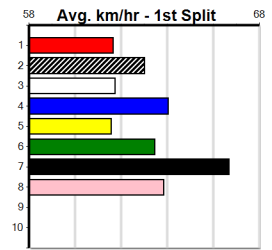

HOOKED ON SCOTCH AT STUD

Distance: 460m, Race Type: Grade 5, Total Prizemoney: $2,925
1st: $1,950, 2nd: $600, 3rd: $300, 4th: $75

VIPER (1) was brilliant when placed here last time and he will find this a tad easier. MARCO ROSE (3) owns a slick 25.80 PB here and he can unwind a powerful finishing burst. BEST OF COLOUR (6) is racing with confidence at present.

Watchdog Tips: 1 3 6 7 Bet: Win 1

Form Box Wgt Dist Track Date Time BON Margin 1st/2nd (Time) PIR Checked Comment W/R Split 1 S/P Grade

VIPER [5] Great effort last time, well drawn, go close $3.00
Owner(s): Eye Candy (SYN), C Wilk, K Gorman
Sire: KAYDA SHAE Dam: LITTLE BIDDY
Trainer: Kate Gorman (Tanjil South)
Winning Distances: < 300m (0) 300 - 399m (1) 400 - 499m (5) 500 - 599m (0) 600 - 699m (0) > 700m (0)
Winning Weights: 32.5(1) 33.7(2) 33.9(1) 34.0(1) 35.4(1)
6th (1) 33.5 300 HVL R3 01-Jul-24 17.30 16.87 4.00L MAGIC MOON CHILD (17.03) S/8 . . . . . 4.18 $11.90 T3-5
2nd (7) 32.9 395 TRA R11 08-Jul-24 22.49 22.32 1.5L BLACK PRESTIGE (22.39) M/544 . . . . . 3.92 $9.20 5
2nd (3) 32.8 390 SHP R3 15-Jul-24 22.72 22.02 0.10L HEAVY METAL (22.71) M/773 . . . . . 8.91 $14.80 5
3rd (2) 32.7 350 HVL R12 19-Jul-24 19.73 18.99 4.50L VIKING (19.42) S/8 . . . . . 6.80 $9.00 T3-5
3rd (4) 32.6 435 SLE R11 24-Jul-24 24.88 24.44 1.00L LINDENOW GRACE (24.83) S/543 . . . . . 5.47 $4.90 5
4th (7) 32.5 390 SHP R12 29-Jul-24 22.42 22.01 5.50L SO DELIRIOUS (22.03) S/74 . . . . . 8.80 $29.10 5
1st (3) 32.5 435 SLE R6 04-Aug-24 24.92 24.36 0.25L ROMP TIN (24.93) M/464 . . . . . 5.37 $8.70 5
3rd (4) 32.3 460 WGL R6 09-Aug-24 25.95 25.58 2.25L DARNUM DESIRE (25.80) M/764 . . . . . 6.71 $17.70 5
Last 3 wins NOT included above
1st (6) 33.7 400 WGL R10 25-Jun-23 22.92 22.58 1.25L SUMMER SUNSET (23.00) S/44 . . . . . 8.44 $8.50 X67
1st (6) 34.0 450 SHP R6 03-Jul-23 25.66 25.24 4.00L BLUE TICK MAYA (25.94) M/231 . . . . . SW . 6.84 $4.90 RWH
1st (8) 35.4 400 WGL R11 24-Feb-24 22.80 22.38 1.5L ALPHY FERNANDO (22.90) S/42 . . . . . SW . 8.54 $4.40 5

Box History
Bx 1st 2nd 3rd 4th 5th 6th 7th 8th
1 2 2 2 5 2 1 1
2 2 1 2 1 2 1 1
3 2 1 1 1 1 1 1
4 1 2 1 2 1 2 2
5 2 3 1 2 2 1 1
6 2 1 1 1 1 1 1
7 2 1 1 2 1 1 1
8 1 1 2 1 1 1 1
Prize Best $24090.00
Starts 25.95(4)-9/8/24
Trk/Dts 58-6-11-14
APM 8-0-3-2 5344