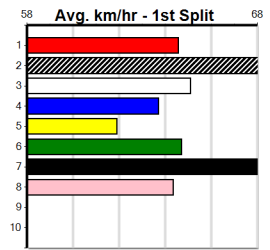

HARD STYLE RICO AT STUD

Distance: 460m, Race Type: Mixed 4/5, Total Prizemoney: $3,360
1st: $2,250, 2nd: $690, 3rd: $345, 4th: $75

INCONSPICUOUS (2) is a classy former QLD speedster and he was simply brilliant in his Vic debut.
CHIP AND TAIL (1) is a talented chaser when right and she is expected to race well fresh. SON OF
GHOST (6) is capable of causing an upset

Watchdog Tips: 2 1 6 7 Bet: Trifecta 2/1,6,7/1,4,6,7 ($10 - 111.11%)

Form Box Wgt Dist Track Date Time BON Margin 1st/2nd (Time) PIR Checked Comment W/R Split 1 S/P Grade

CHIP AND TAIL [5] Resuming, talented when fit, clear danger $7.50
BD Bitch Mar-21 Sire: FERNANDO BALE Dam: SHE'S A BLAZIN'
Owner(s): LIVING A DREAM (SYN), A Hunter, M Walker
Trainer: Christine Sheilds (Metung)
Winning Distances: < 300m (0) 300 - 399m (0) 400 - 499m (4) 500 - 599m (3) 600 - 699m (0) > 700m (0)
Winning Weights: 27.7(1) 27.8(1) 28.0(1) 28.2(1) 28.4(2) 28.8(1)
1st (2) 28.8 510 SLE R8 15-Nov-23 28.78 28.78 1.75L LEGAL BUD (28.88) Q/111 . . . 9.15 $4.70 X45
6th (8) 28.6 515 SAP R11 23-Nov-23 30.14 29.13 7.00L MONKEY'S STYLE (29.67) S/7877 . . . 5.31 $4.30 5
4th (8) 28.7 510 SLE R8 29-Nov-23 29.74 29.35 6.00L DOUBLE DENIM (29.35) M/444 . . . 9.32 $3.70 X45
3rd (6) 27.5 460 WGL R8 23-Apr-24 26.08 25.67 6.00L DIE HARD (25.67) M/433 . . . 6.59 $27.90 X45
5th (6) 28.2 450 TRA R6 10-May-24 25.02 24.65 5.50L REEMA BALE (24.65) M/655 . . . 6.78 $21.80 X45
6th (2) 28.4 395 TRA R7 29-May-24 22.90 22.23 10.00 EARLY BOY (22.23) M/477 . . . 3.81 $8.50 X45
1st (2) 28.4 510 SLE R9 09-Jun-24 28.75 28.73 0.25L DR. ASHER (28.77) M/122 . . . 9.24 $6.80 X34
8th (1) 28.0 515 SAN R2 27-Jun-24 30.29 29.21 12.00 BERNIE BURROW (29.46) M/8888 . . . 5.30 $17.70 X45
Last 3 wins NOT included above
1st (1) 27.7 425 BEN R2 12-May-23 24.10 23.88 4.25L GARCIA BALE (24.38) M/111 . . . SW . 6.63 $2.80 X67
1st (8) 28.4 515 SAN R9 15-Jun-23 29.72 29.34 1.00L COSMIC SIN (29.79) M/3221 . . . 5.16 $20.60 5
1st (8) 28.2 435 SLE R4 29-Oct-23 24.53 24.23 3.75L KRYSTAL BALE (24.79) M/311 . . . 5.29 $6.80 5

Box History
Bx 1st 2nd 3rd 4th 5th 6th 7th 8th
1 1 2 1 1 1 1
2 2 1 1 1
3 3 1 1
4 1 1 2
5 1 1 1
6 1 2 2 1
7 7 1 1 1
8 2 1 2
Prize Best $29039.88
Starts 25.78(6)-11/7/23
Trk/Dts 30-7-3-4
APM 6-1-1-1 5504