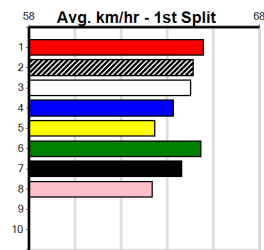

PAUA OF BUDDY AT STUD

Distance: 400m, Race Type: Grade 5, Total Prizemoney: $2,925
1st: $1,950, 2nd: $600, 3rd: $300, 4th: $75

WILD SERENA (1) has been racing with great confidence and she is drawn to make every post a winner. BARBIE ZEAL (6) has been impressive since moving to Victoria and she can come out running. DAINTREE DAMAGE (7) has a good record here.

Watchdog Tips: 1 6 7 4 Bet: Win 1

Form Box Wgt Dist Track Date Time BON Margin 1st/2nd (Time) PIR Checked Comment W/R Split 1 S/P Grade
WILD SERENA [5] Exciting prospect, gun draw, hard to hold out $2.80
BK Bitch May-22 Sire: ASTON DEE BEE Dam: INVICTUS REIGN Trainer: David Bourke (The Basin)
Owner(s): BILVIS (SYN), A Gwynne, D Bourke
Winning Distances: < 300m (0) 300 - 399m (2) 400 - 499m (1) 500 - 599m (3) 600 - 699m (0) > 700m (0)
Winning Weights: 30.0(1) 30.2(2) 30.5(1) 30.6(2)
7th (4) 30.7 515 SAN R5 30-May-24 30.80 29.95 8.50L DESIRED PATH (30.24) M/7555 . . . . . 5.39 $29.90 5
8th (5) 30.5 525 MEA R10 08-Jun-24 30.73 29.80 12.00 BLUE KERMARCO (29.95) M/8567 . . . . . 5.31 $23.60 5
4th (2) 30.6 460 WGL R6 18-Jun-24 26.15 25.51 2.75L WHATEVER TESS (25.96) M/223 . . . . . 6.57 $6.30 RWH
2nd (4) 30.9 460 WGL R5 25-Jun-24 25.87 25.61 3.75L FOR PETE'S SAKE (25.61) Q/122 . . . . . 6.55 $25.20 RWF
1st (8) 30.5 460 WGL R6 02-Jul-24 26.32 26.16 0.25L EL CRIMP ADORE (26.34) M/211 . . . . . 6.56 $1.90 5
1st (6) 30.6 350 HVL R7 07-Jul-24 19.27 19.16 1.00L WILL VANSON (19.34) Q/2 . . . . . 6.51 $13.40 5
1st (3) 30.0 515 SAP R12 15-Jul-24 30.02 29.45 1.25L BLISTERED EARTH (30.10) Q/1111 . . . . . SW . 5.15 $2.70 5H
8th (5) 30.5 515 SAN R9 25-Jul-24 30.62 29.23 18.00 PICCOLO BALE (29.39) M/4678 . . . . . SW . 5.22 $11.60 5F
Last 3 wins NOT included above
1st (1) 30.6 300 HVL R1 05-May-24 17.01 16.69 4.75L ASTON MAPLE (17.34) M/2 . . . . . 4.03 $2.30 M
1st (5) 30.2 515 SAP R4 20-May-24 29.95 29.40 1.25L GENESIS BALE (30.04) Q/1111 . . . . . SW . 5.10 $8.70 7
1st (1) 30.2 515 SAN R1 24-May-24 29.92 29.17 0.75L FLYING DINAR (29.97) M/3111 . . . . . SW . 5.20 $5.40 RW
Box History
Bx 1st 2nd 3rd 4th 5th 6th 7th 8th
1 2
2 1
3 1
4 1 1
5 1
6 1
7 1
8 1
Prize Best $17280.00
Starts FSTD
Trk/Dts 12-6-1-0
APM 0-0-0-0 11893