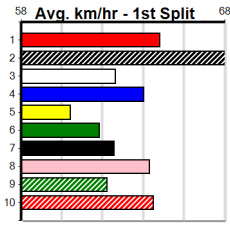

SPORTSBET HT2

Distance: 450m, Race Type: Mixed 6/7 Heat, Total Prizemoney: $2,925
1st: $1,950, 2nd: $600, 3rd: $300, 4th: $75

6

4:39PM

(VIC time)

Watchdog Tips: **0 0 0 0** Bet: _____

Form	Box	Weight	Dist	Track	Date	Time	BON	Margin	1st/2nd (Time)	PIR	Checked	Comment	W/R	Split 1	S/P	Grade

1 NOTHING WRONG [7]
BK D Jan-22 ANDO'S MAC MONEYPENNY
Trainer: Brian Fothergill (Marionvale)
ST (-) 34.1 390 SHP 13-Jun-24 22.19 0.01L Trial Cleared M . 1of1 . . $. ST
5th (7) 34.5 450 SHP R2 22-Jul-24 25.73 24.95 12.00L NEEDFUL (24.95) M/555 . . . 6.87 $10.10 M
1st (8) 34.5 390 SHP R1 05-Aug-24 22.08 22.08 1.5L BIG REVEAL (22.18) M/22 . . . SW . 8.57 $3.20 M

Winning Boxes

1	2	3	4	5	6	7	8
							1
Prize	$1,680.00						
Best	25.73						
Starts	2-1-0-0						
Trk/Dst	1-0-0-0						
APM	$1680						

2 BREAKOUT BOY (NSW)[7]
BK D Aug-22 ASTON DEE BEE RASHEDA
Trainer: Anthony Azzopardi (Rowsley)
2nd (5) 34.3 520 BGC R1 03-Jun-24 30.64 30.12 2.75L AWESOME STORY (30.44) 22 22 5.62 $1.45 MH
1st (8) 34.1 450 GRA R4 07-Jul-24 25.77 25.06 1.00L UNO NANGAR (25.84) 433 433 3.64 $1.45 MH
2nd (8) 34.1 450 GRA R5 17-Jul-24 25.39 25.11 3.75L BAREFOOT ZULU (25.13) 243 243 9.20 $5.00 MF

Winning Boxes

1	2	3	4	5	6	7	8
							1
Prize	$5,755.00						
Best	FSH						
Starts	3-1-2-0						
Trk/Dst	0-0-0-0						
APM	$5088						

3 PAW REX (NSW)[6]
BE D Jan-23 BERNARDO DYNA GARNER
Trainer: Mark Delbridge (Balliang)
1st (5) 31.7 390 BAL R2 31-Jul-24 22.26 22.17 3.00L BLACK EMU (22.46) M/11 . . . 8.48 $7.90 MH
1st (3) 31.8 390 BAL R9 07-Aug-24 22.18 22.08 4.50L BLACK EMU (22.48) M/11 . . . 8.50 $2.40 MF

Winning Boxes

1	2	3	4	5	6	7	8
	1						
Prize	$3,630.00						
Best	FSH						
Starts	2-2-0-0						
Trk/Dst	0-0-0-0						
APM	$3630						

4 HIGH COTTON [7]
BK D Dec-21 FABREGAS ELSA ROSE
Trainer: Alisdair Armstrong (Huntly)
2nd (1) 31.8 425 BEN R4 19-Jul-24 24.15 23.78 0.50L BALA ACE (24.12) Q/333 . . . 6.66 $14.70 X67
2nd (3) 32.2 425 BEN R9 26-Jul-24 24.15 23.79 1.00L LIFE'S LESSON (24.09) M/244 . . . 6.62 $10.00 X67
3rd (6) 32.4 425 BEN R3 02-Aug-24 24.40 23.70 2.50L LIFE'S LESSON (24.23) M/444 . . . 6.68 $5.70 X67
(-) 32.3 425 BEN 07-Aug-24 24.07 9.50L Trial Cleared Q/111 . 1of4 . 6.53 $.

Winning Boxes

1	2	3	4	5	6	7	8
			1				
Prize	$8,470.00						
Best	25.64						
Starts	28-1-12-6						
Trk/Dst	6-0-3-1						
APM	$4523						

5 MINTER HONOUR [6]
BK D Apr-22 RAW ABILITY MINTER SPARKLE
Trainer: Barry Mills (Baddaginnie)
8th (1) 32.8 435 SLE R10 26-May-24 25.68 24.46 12.00L SOUTHERN LAW (24.86) M/588 . V0 . 5.45 $3.90 6G
3rd (1) 32.4 510 SLE R4 02-Jun-24 29.37 28.83 5.50L LAKEVIEW JAN (29.01) M/333 . . . 9.54 $4.80 X67
6th (3) 33.3 460 WGL R5 04-Jul-24 27.04 26.13 5.50L SHIV ROY (26.66) M/886 . . . 6.98 $6.20 RW
2nd (1) 33.0 510 SLE R3 17-Jul-24 29.50 28.91 2.00L MADALIA TIPPER (29.36) Q/112 . . . 9.24 $1.40 RW

Winning Boxes

1	2	3	4	5	6	7	8
	1			1			
Prize	$3,985.00						
Best	FSH						
Starts	8-2-1-1						
Trk/Dst	0-0-0-0						
APM	$2467						

6 COOL IT [7]
BK B Jan-22 MY REDEEMER ZERO COOL
Trainer: Justin Nolan (Devon Meadows)
1st (2) 27.9 435 SLE R2 07-Aug-24 24.77 24.38 7.50L PAUA OF TESSA (25.26) M/311 . SW . 5.36 $2.60 M

Winning Boxes

1	2	3	4	5	6	7	8
	1						
Prize	$1,680.00						
Best	FSH						
Starts	1-1-0-0						
Trk/Dst	0-0-0-0						
APM	$1680