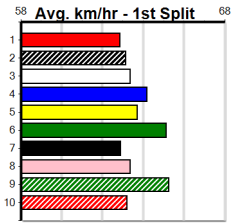

Watchdog Tips: 0 0 0 0 Bet:

Main table containing race details for 10 races (COOL WHITE, PAW JUDAS, PAW ALEXIS, SAM'S UNIVERSE, KURRACA KID, LITTLE MINNIE, DYNAMITE DOUG, BLUE FLAME, SPRITELY SIAN, MR. EVERLAST). Each race entry includes horse number, name, date, time, odds, and a 'Winning Boxes' table with prize money and starting information.