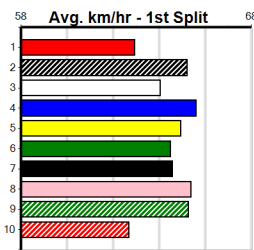

Prize Best Starts Trk/Dts APM \$15220.00
 25.57(5)-22/5/23
 43-5-11-6
 25-2-8-5
 3250

6

7

8

9

10

Distance: 390m, Race Type: Mixed 6/7, Total Prizemoney: \$2,925
1st: \$1,950, 2nd: \$600, 3rd: \$300, 4th: \$75