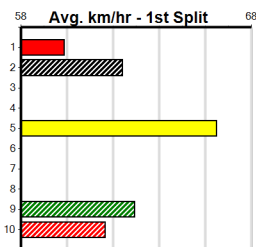

1
3:04PM
(VIC time)
Distance: 390m, Race Type: Maiden, Total Prizemoney: $2,535
1st: $1,680, 2nd: $520, 3rd: $260, 4th: $75

Watchdog Tips: ☐ ☐ ☐ ☐ ☐ **Bet:** ☐

1

ORA BANDA GOLD (WA)[M]
DKBD Dog Jun-22 Sire: HARD STYLE RICO Dam: BUSHMAN'S POPPY Trainer: Arron Rocke (Merrigum)
Owner(s): A Rocke
Winning Distances: < 300m (0) 300 - 399m (0) 400 - 499m (0) 500 - 599m (0) 600 - 699m (0) > 700m (0)
Winning Weights:
5th (7) 30.9 390 SHP R1 22-Jul-24 23.28 22.04 12.00 SLOAN STREET (22.45) M/54 V7 9.07 $24.90 M
ST (-) 31.3 390 SHP 29-Jul-24 22.66 2.50L Trial Cleared M/42 2of4 . ST

Box History

Bx	1st	2nd	3rd	4th	5th	6th	7th	8th
1								
2								
3								
4								
5								
6								
7					1			
8								

Prize Best $0.00
Starts 23.28(7)-22/7/24
Trk/Dts 1-0-0-0
APM 1-0-0-0

Last 3 wins NOT included above

2

SASSY PANAMA [M]
DKBD Bitch Jun-22 Sire: SUPERIOR PANAMA Dam: SASSY IZZY Trainer: Jordan Formosa (Heathcote)
Owner(s): Jamari (SYN), M Eccles, R George, J Keough
Winning Distances: < 300m (0) 300 - 399m (1) 400 - 499m (0) 500 - 599m (0) 600 - 699m (0) > 700m (0)
Winning Weights: 28.1(1)
3rd (4) 27.1 390 SHP R1 17-Jun-24 23.07 21.85 8.00L JARMON (22.52) S/55 . . . 8.98 $14.30 M
4th (3) 27.5 390 SHP R1 01-Jul-24 23.00 22.00 9.00L FORETOPMAN (22.40) M/44 . . . 8.80 $11.00 M
2nd (5) 27.7 390 SHP R2 08-Jul-24 22.46 22.00 0.25L DEADLY FORCE (22.45) Q/32 . . . 8.67 $21.70 M
3rd (4) 27.3 390 SHP R1 22-Jul-24 23.19 22.04 11.00 SLOAN STREET (22.45) M/85 . . . 9.13 $3.80 M
8th (3) 27.7 390 SHP R2 25-Jul-24 23.34 22.20 9.50L DOOKIE GIBLET (22.68) S/78 . . . 9.08 $5.50 T3-M
6th (8) 27.9 400 GEL R1 30-Jul-24 23.58 22.64 10.00 GRAVY GIRL (22.91) M/55 . . . 8.80 $6.30 M
3rd (1) 28.0 390 SHP R2 05-Aug-24 22.70 22.08 3.5L SODA PHOENIX (22.46) M/42 . SW . 8.75 $5.70 M
1st (1) 28.1 390 SHP R1 08-Aug-24 22.75 22.32 1.5L LONG REEF (22.85) M/11 . . . 8.72 $5.40 T3-M

Box History

Bx	1st	2nd	3rd	4th	5th	6th	7th	8th
1	1		1					
2								
3					1			1
4			2					
5	1							
6								
7								
8						1		

Prize Best $2375.00
Starts 22.46(5)-8/7/24
Trk/Dts 8-1-1-3
APM 7-1-1-3

Last 3 wins NOT included above

3

AUDITION [M]
F Dog Aug-22 Sire: BERNARDO Dam: SENSORY Trainer: Peter Frost (Heathcote)
Owner(s): SEE THE DREAM (SYN), S Buccilli, B Buccilli
Winning Distances: < 300m (0) 300 - 399m (0) 400 - 499m (0) 500 - 599m (0) 600 - 699m (0) > 700m (0)
Winning Weights:

Box History

Bx	1st	2nd	3rd	4th	5th	6th	7th	8th
1								
2								
3								
4								
5								
6								
7								
8								

Prize Best $0.00
Starts FSH
Trk/Dts 0-0-0-0
APM 0-0-0-0

Last 3 wins NOT included above

4

OUR REGARDS (SA)[M]
BK Dog Mar-22 Sire: AUSSIE INFRARED Dam: SCOTT SOMETHING Trainer: Julia Creed (Graytown)
Owner(s): P Stephens
Winning Distances: < 300m (0) 300 - 399m (0) 400 - 499m (0) 500 - 599m (0) 600 - 699m (0) > 700m (0)
Winning Weights:

Box History

Bx	1st	2nd	3rd	4th	5th	6th	7th	8th
1								
2								
3								
4								
5								
6								
7								
8								

Prize Best $0.00
Starts FSH
Trk/Dts 0-0-0-0
APM 0-0-0-0

Last 3 wins NOT included above