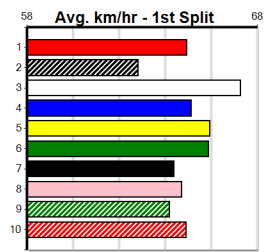

Watchdog Tips: [ ] [ ] [ ] [ ] Bet: [ ]

1 REDSHIFT TANGO (NSW)[5]
BK Bitch Mar-21 Sire: **BARCIA BALE** Dam: **TAYLOR MADE STAR** Trainer: **Vivienne Arnett-dunlop (Seymour)**
Owner(s): **Dogs-R-U's (SYN), V Arnett-dunlop, K Kubik**
Winning Distances: < 300m (1) 300 - 399m (2) 400 - 499m (3) 500 - 599m (2) 600 - 699m (0) > 700m (0)
Winning Weights: 29.1(1) 29.3(1) 29.4(3) 29.6(1) 30.2(1) 30.7(1)

Box	1st	2nd	3rd	4th	5th	6th	7th	8th
1	3	4			2			
2	2	1	1	1	1	1	3	1
3		2	1			1	1	
4			1					3
5		1	1	1	1			1
6	2	1			1			
7		3	2	3			2	1
8	1		1	1		1		

Prize Best Starts Trk/Dts APM: $20390.00, 26.02(2)-21/8/23, 54-8-12-7, 3-0-0-0, 3639

7th (2) 30.3 425 BEN R4 31-May-24 24.87 23.72 9.00L OUR GIRL ROXY (24.25) M/366 . . . . . 6.64 $32.10 5
3rd (7) 29.8 390 SHP R10 24-Jun-24 22.43 21.92 5.50L DARRA TOPAZ (22.05) Q/23 . . . . . 8.69 $12.10 5
3rd (2) 29.3 390 SHP R11 01-Jul-24 22.66 22.00 9.00L VERSNELLEN (22.07) M/53 . . . . . 8.58 $23.20 5
6th (3) 29.2 350 HVL R6 10-Jul-24 20.41 19.62 10.00 MYALL MANNERED (19.74) S/8 . . . . . 6.97 $13.80 T3-5
2nd (1) 29.3 390 SHP R7 19-Jul-24 22.31 22.28 0.50L BLUE CHAI LATTE (22.28) Q/32 . . . . . 8.62 $2.20 5
6th (7) 29.6 350 HVL R7 23-Jul-24 19.84 19.36 5.50L QUILLA REEF (19.47) M/6 . . . . . 6.69 $21.30 T3-5
2nd (5) 29.8 390 SHP R12 29-Jul-24 22.35 22.01 4.50L SO DELIRIOUS (22.03) M/53 . . . . . 8.75 $31.70 5
2nd (1) 30.3 390 SHP R10 05-Aug-24 22.20 22.08 0.25L OCEAN BURN (22.19) M/33 . . . . . 8.55 $16.00 5

Last 3 wins NOT included above

1st (6) 29.4 275 CAN R3 16-Jul-23 16.49 16.03 2.00L COMMANDER MACK (16.64) 32 $32 . . . . . 5.67 $3.40 6
1st (1) 30.7 390 SHP R12 18-Apr-24 22.45 22.09 2.00L KRAKEN HOOK (22.58) M/11 . . . . . 8.52 $5.70 T3-5
1st (8) 30.2 390 SHP R4 23-May-24 22.36 22.21 6.50L TONIC'S GIRL (22.80) M/11 . . . . . 8.57 $4.90 T3-5