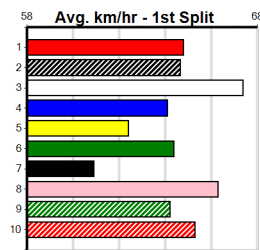

TOP CAT VIDEO

Distance: 390m, Race Type: Grade 5, Total Prizemoney: $2,925
1st: $1,950, 2nd: $600, 3rd: $300, 4th: $75

Watchdog Tips: [ ] [ ] [ ] [ ] Bet: [ ]

STORM SENSATION [5]
F Dog Apr-22 Sire: ORSON ALLEN Dam: ORIENTAL JADE
Owner(s): R Trueman
Trainer: Gavin Gledhill (Coomboona)
Winning Distances: < 300m (0) 300 - 399m (3) 400 - 499m (0) 500 - 599m (0) 600 - 699m (0) > 700m (0)
Winning Weights: 32.0(1) 32.2(1) 33.5(1)
Box History table and Prize Best Starts Trk/Dts APM

TESS CABANG [5]
BE Bitch Feb-21 Sire: BERNARDO Dam: STARS AND LIGHTS
Owner(s): J Mangion
Trainer: John Mangion (Numurkah)
Winning Distances: < 300m (0) 300 - 399m (2) 400 - 499m (2) 500 - 599m (0) 600 - 699m (0) > 700m (0)
Winning Weights: 27.8(1) 28.8(1) 29.2(1) 29.6(1)
Box History table and Prize Best Starts Trk/Dts APM

ASTON BAHT [5]
RBD Bitch Jun-22 Sire: COLLISION Dam: ASTON RHONE
Owner(s): R Borda
Trainer: Nicole Lund (Longwarry)
Winning Distances: < 300m (0) 300 - 399m (2) 400 - 499m (3) 500 - 599m (0) 600 - 699m (0) > 700m (0)
Winning Weights: 26.0(1) 26.1(1) 26.2(2) 27.0(1)
Box History table and Prize Best Starts Trk/Dts APM

BROOMBRAE FRITZ [5]
BE Dog Jul-21 Sire: TOMMY SHELBY Dam: ZIANNA ROSE
Owner(s): D Torr
Trainer: David Torr (Myers Flat)
Winning Distances: < 300m (0) 300 - 399m (2) 400 - 499m (5) 500 - 599m (0) 600 - 699m (0) > 700m (0)
Winning Weights: 31.5(1) 31.7(1) 31.8(2) 32.8(1) 33.0(1) 33.2(1)
Box History table and Prize Best Starts Trk/Dts APM

COCKTAIL (NSW)[5]
BKW Dog Mar-20 Sire: GOTTA GET BACK Dam: YOU GOTTA KNOW
Owner(s): P Dooner
Trainer: John McClelland (Jindera)
Winning Distances: < 300m (0) 300 - 399m (11) 400 - 499m (5) 500 - 599m (0) 600 - 699m (0) > 700m (0)
Winning Weights: 31.8(1) 32.0(2) 32.1(1) 32.2(3) 32.3(1) 32.4(1) 32.5(2) 32.6(3) 33.0(1) 33.1(1)
Box History table and Prize Best Starts Trk/Dts APM