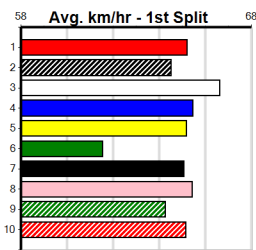

NAGAMBIE GUTTER CLEANING

Distance: 450m, Race Type: Grade 5, Total Prizemoney: $2,925
1st: $1,950, 2nd: $600, 3rd: $300, 4th: $75

7
4:57PM

(VIC time)

Watchdog Tips:

Bet:

Form	Box	Wgt	Dist	Track	Date	Time	BON	Margin	1st/2nd (Time)	PIR	Checked	Comment	WR	Split 1	S/P	Grade