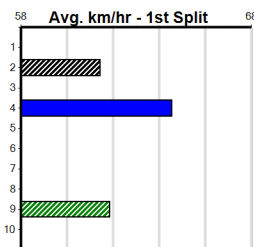

Last 3 wins NOT included above

10

ELITE COLLARS & LEADS

2

3:24PM

(VIC time)

Distance: 390m, Race Type: Maiden, Total Prizemoney: \$2,535
1st: \$1,680, 2nd: \$520, 3rd: \$260, 4th: \$75

Watchdog Tips: Bet: