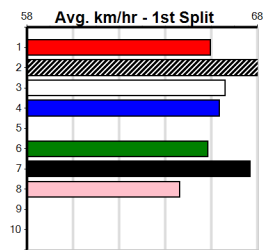

1= (5) 30.2 300 HVL R3 27-Feb-24 17.00 16.59 3.5L ONE KNEE NONI/DINOSAUR M/4 4.11 \$13.30 M

Prize Best Starts Trk/Dts APM: \$4360.00, 22.53(1)-15/4/24, 24-1-2-7, 16-0-2-5, 1959

MMS ACCESS

Distance: 390m, Race Type: Free For All, Total Prizemoney: \$3,360
1st: \$2,250, 2nd: \$690, 3rd: \$345, 4th: \$75