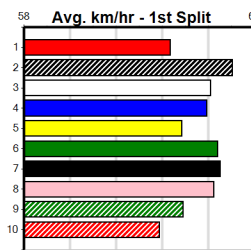

SHEPP CITY FENCING

Distance: 390m, Race Type: Grade 5, Total Prizemoney: $2,925
1st: $1,950, 2nd: $600, 3rd: $300, 4th: $75

Watchdog Tips: [ ] [ ] [ ] [ ] Bet: [ ]

HAVANA MAGIC [5]
BK Bitch Jun-22 Sire: MAGICAL BALE Dam: HAVANA MISS
Owner(s): Vi Alskar Hundar (SYN), A Lie, J Sharp
Trainer: Jason Sharp (Lara)
Box History table and Prize Best Starts Trk/Dts APM

CINNABAR ICON [5]
BD Bitch Mar-22 Sire: ASTON DEE BEE Dam: TIME NO MONEY
Owner(s): M Sullivan
Trainer: Robert Sullivan (East Shepparton)
Box History table and Prize Best Starts Trk/Dts APM

RICKY BOBBY RIOT [5]
BE Dog Jul-20 Sire: FERNANDO BALE Dam: BLUE SKY RIOT
Owner(s): S Camden-bermingham
Trainer: Colin Bermingham (Mount Mercer)
Box History table and Prize Best Starts Trk/Dts APM

BARBIE ZEAL [5]
BK Bitch Apr-22 Sire: FERAL FRANKY Dam: ORIENTAL ZEAL
Owner(s): Zeal Greyhounds (SYN), J Whittle, W Whittle, M Brown
Trainer: Anthony Azzopardi (Rowsley)
Box History table and Prize Best Starts Trk/Dts APM

TINKER CRYSTAL [5]
BK Bitch Jan-21 Sire: ASTON KIMETTO Dam: SLEW LEFT
Owner(s): Burns Racing (SYN), C Burns, J Burns
Trainer: Jennifer Burns (Balliang)
Box History table and Prize Best Starts Trk/Dts APM