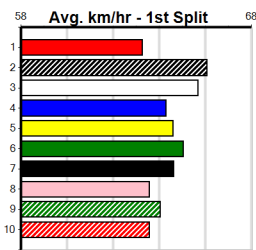

Distance: 390m, Race Type: Grade 5, Total Prizemoney: $2,925
1st: $1,950, 2nd: $600, 3rd: $300, 4th: $75

4

4:04PM

(VIC time)

Watchdog Tips:

Bet:

Form	Box	Wgt	Dist	Track	Date	Time	BON	Margin	1st/2nd (Time)	PIR	Checked	Comment	WR	Split	S/P	Grade

1 DESMONDE [5]

BK Dog Aug-19 Sire: DYNA VILLA Dam: GAZER BALE
Owner(s): G Jenkin Trainer: Michael Bewley (Pentland Hills)
Winning Distances: < 300m (0) 300 - 399m (11) 400 - 499m (12) 500 - 599m (0) 600 - 699m (0) > 700m (0)
Winning Weights: 29.7(2) 29.8(2) 30.0(2) 30.2(3) 30.3(1) 30.4(1) 30.5(1) 30.8(1) 30.9(1) 31.3(3) 31.6(2) 31.7(1) 31.8(3)

6th (7)	31.3	390	BAL	R6	12-Jun-24	22.46	22.07	5.50L	GAS LANTERN (22.07)	M/87	.	.	.	8.64	$85.20	X45
3rd (3)	31.7	400	WGL	R8	15-Jun-24	23.15	22.97	0.50L	LOCKED AND READY (23.13)	M/65	.	.	.	8.60	$2.80	5
3rd (5)	31.4	425	BEN	R10	19-Jun-24	24.47	24.13	0.75L	JETSON EXPRESS (24.43)	M/333	.	.	.	6.81	$2.30	T3-5
1st (6)	31.8	400	GEL	R11	22-Jun-24	23.07	22.83	0.75L	MISTY AMY (23.11)	Q/31	.	.	.	8.74	$3.10	5
2nd (6)	31.5	425	BEN	R5	26-Jun-24	24.14	23.91	1.00L	MR. STIRLING (24.07)	M/232	.	.	.	6.69	$4.50	T3-5
1st (1)	31.8	390	SHP	R12	29-Jun-24	22.77	22.71	2.50L	ZIP UP ANDY (22.94)	Q/21	.	.	.	8.68	$5.00	T3-5
2nd (6)	31.7	390	SHP	R11	06-Jul-24	22.41	22.22	0.75L	SIMPLY AWESOME (22.37)	M/11	.	.	.	8.51	$3.70	X45
7th (5)	32.0	425	BEN	R5	12-Jul-24	24.70	23.86	8.50L	STROMBOLI (24.11)	M/887	.	SW	.	6.79	$14.60	VET

Last 3 wins NOT included above

1st (5)	31.3	390	WBL	R12	18-Jan-24	22.42	22.09	0.75L	ALFIE ALLIGATOR (22.46)	Q/11	.	.	.	8.67	$8.50	VET
1st (2)	31.6	450	SHP	R12	22-Jan-24	25.47	25.39	3.75L	KING KABOOM (25.72)	M/221	.	.	.	6.82	$5.30	VET
1st (8)	31.3	450	SHP	R7	01-Apr-24	25.59	25.11	0.05L	MASTER OF DREAMS (25.59)	Q/111	.	.	.	6.53	$3.30	5

Box History

Bx	1st	2nd	3rd	4th	5th	6th	7th	8th
1	5	3	1	1	1	3	2	2
2	2	2	3	2	4	1	2	3
3	3	4	2	3	2	3	1	
4	1		3	1	2	3	1	2
5	2	1	3	1	1	1	4	1
6	6	6	2	1	1	2	1	2
7	3	3	1	3	2	1	2	2
8	4	5	4			1	2	1

Prize Best $59985.21
Starts 22.18(8)-16/10/23
Trk/Dts 138-23-23-21
APM 4-2-1-0 7847