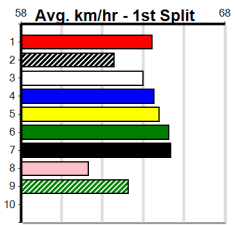

Healesville

MONTROSE IGA LIQUOR

Distance: 350m, Race Type: Grade 5 T3, Total Prizemoney: $1,530
1st: $1,000, 2nd: $320, 3rd: $160, 4th: $50

7

12:35PM
(VIC time)

Watchdog Tips: **0 0 0 0** Bet: **0**