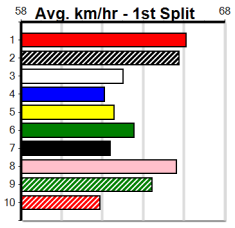

PITSTOP MOWER REPAIRS (1-2 WINS)

Distance: 350m, Race Type: Tier 3 - Restricted Win, Total Prizemoney: $1,530
1st: $1,000, 2nd: $320, 3rd: $160, 4th: $50

5

12:02PM

(VIC time)

Watchdog Tips: 0 0 0 0 **Bet:** .