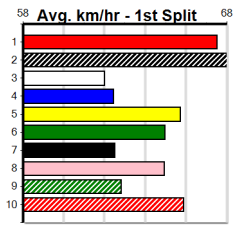

ENG HVL 2024-08-02

SPORTSBET MAKE IT A MULTI

Distance: 300m, Race Type: Grade 5 T3, Total Prizemoney: \$1,530
1st: \$1,000, 2nd: \$320, 3rd: \$160, 4th: \$50

Watchdog Tips: 0 0 0 0 Bet: .

Table header with columns: Form, Box, Weight, Dist, Track, Date, Time, BON, Margin, 1st/2nd (Time), PIR, Checked, Comment, W/R, Split 1, S/P, Grade