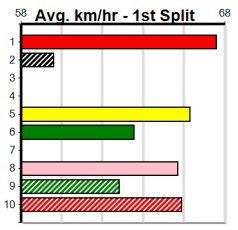

Healesville

10
1:42PM
(VIC time)

STRAIGHT RACING...GREAT RACING

Distance: 300m, Race Type: Grade 5 T3, Total Prizemoney: $1,530
1st: $1,000, 2nd: $320, 3rd: $160, 4th: $50

Watchdog Tips: 0 0 0 0

Bet: .