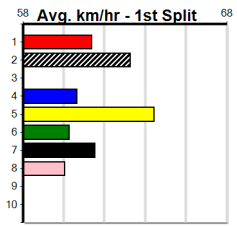

1

10:52AM
(VIC time)

Watchdog Tips: 0 0 0 0 **Bet:** .