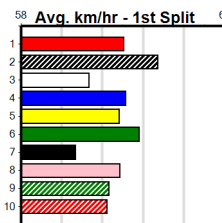

Distance: 450m, Race Type: Grade 5 T3, Total Prizemoney: $1,530
1st: $1,000, 2nd: $320, 3rd: $160, 4th: $50

6
3:19PM
(VIC time)

HAD A MISCHIEF (1) has been placed in three of six here and he is drawn to get all the breaks. WHERE IS HE (4) has a good record here and he will be in the firing line from the outset. TINKER PAT (10) has good claims from box 2.

Watchdog Tips: 1 4 10 3 Bet: Box Quinella 1,3,4 ($10 for 333.33%)

Main race card table containing details for 10 races. Each race entry includes horse name, trainer, jockey, weight, distance, track, date, time, BON, Margin, 1st/2nd (Time), PIR, Checked, Comment, W/R, Split 1, S/P, Grade, and a 'Winning Boxes' sub-table with prize and best values.