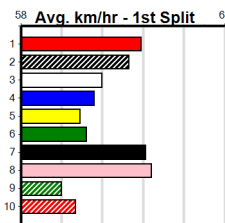

Ballarat

TOWN & COUNTRY LINE MARKING

Distance: 450m, Race Type: Tier 3 - Grade 7, Total Prizemoney: $1,530

1st: $1,000, 2nd: $320, 3rd: $160, 4th: $50

9

4:22PM

(VIC time)

SHE'S BONKERS (4) has been placed in two of her past three and she can make every post a winner. BLACK SERIES (6) was a strong 22.68 Shepparton winner and he can work into the mix mid race. HARDSTYLE GRACIE (8) is improving all the time

Watchdog Tips: **4** **6** **8** **1** Bet: Win 4