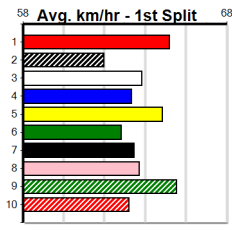

DOWNLOAD THE WATCHDOG APP

Distance: 390m, Race Type: Grade 5 T3, Total Prizemoney: \$1,530
1st: \$1,000, 2nd: \$320, 3rd: \$160, 4th: \$50

11

4:57PM

(VIC time)

BELIEVING (5) will appreciate the big drop in class and he can assume control soon after box rise.
LOTHBROK GIRL (7) is ideally drawn out wide and she can work into the mix mid race.
BLACKPOOL DOZER (2) can come out running at times.