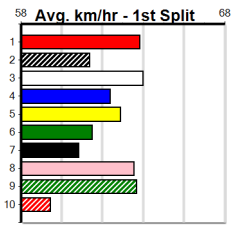

SOUTHERN SHEETMETAL

Distance: 450m, Race Type: Tier 3 - Grade 6, Total Prizemoney: $1,530
1st: $1,000, 2nd: $320, 3rd: $160, 4th: $50

4

2:35PM

(VIC time)

ABLETT FLYER (8) will find this easier than his most recent racing and he will get plenty of room early on. BOMB NEAVE (6) was a strong 25.89 winner here recently and she can work into the mix mid race. PLATYPUS YAALA (1) is an improving type.

Watchdog Tips:

8

6

1

2

Bet:

Win 8

Table with columns: Form, Box, Weight, Dist, Track, Date, Time, BON, Margin, 1st/2nd (Time), PIR, Checked, Comment, W/R, Split 1, S/P, Grade. Contains race details for 10 horses including PLATYPUS YAALA, CIRCLE ROUND, PARWAN'S STAR, GORNHILL STORM, WINTER BALE, BOMB NEAVE, WINDY BISCUIT, ABLETT FLYER, DEPUTY FRED, and STEADFAST EDDIE.