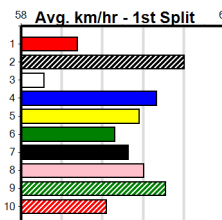

DOWNLOAD THE WATCHDOG APP

Distance: 390m, Race Type: Grade 5 T3, Total Prizemoney: \$1,530
1st: \$1,000, 2nd: \$320, 3rd: \$160, 4th: \$50

11

4:57PM

(VIC time)

BELIEVING (5) will appreciate the big drop in class and he can assume control soon after box rise.
LOTHBROK GIRL (7) is ideally drawn out wide and she can work into the mix mid race.
BLACKPOOL DOZER (2) can come out running at times.

Watchdog Tips: 5 7 2 3 Bet: Win 5

Main table containing race details for 11 races. Each row includes race number, horse name, trainer, jockey, weight, distance, track, date, time, BON, Margin, 1st/2nd (Time), PIR, Checked, Comment, W/R, Split 1, S/P, Grade, and Winning Boxes. Races 4, 7, 8, and 9 are marked as 'SCRATCHED'.

SPORTSBET SET A DEPOSIT LIMIT

Distance: 390m, Race Type: Grade 5 T3, Total Prizemoney: \$1,530

1st: \$1,000, 2nd: \$320, 3rd: \$160, 4th: \$50

MAN OF COURAGE (8) owns a slick 22.10 PB here and he should light them up soon after box rise. SYLVAN LAKE (1) is racing with confidence and she will be in the firing line throughout. ALDREN BALE (4) just needs luck early.