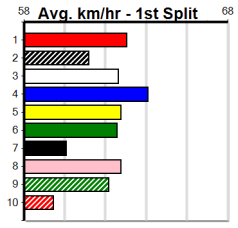

Ballarat

A1 SIGNAGE (1-2 WINS)

Distance: 545m, Race Type: Tier 3 - Restricted Win, Total Prizemoney: $1,740
1st: $1,150, 2nd: $360, 3rd: $180, 4th: $50

5

2:59PM

(VIC time)

TWENTY DEEP (4) has turned in some handy performances of late and he looks suited to this distance range. SCALA BLACK (2) was impressive last time and he can work into the mix mid race. NO WAY PUNK (1) owns a solid 31.31 PB here.

Watchdog Tips: **4** **2** **7** **5** **Bet:** **Trifecta 4/2,7/2,7 ($10 - 500%)**

Form	Box	Weight	Dist	Track	Date	Time	BON	Margin	1st/2nd (Time)	PIR	Checked	Comment	W/R	Split 1	S/P	Grade	Winning Boxes							
1 NO WAY PUNK [6] *** SCRATCHED ***																	7.00							
Trainer: Michael Crowe (Myrningong)																	<table border="1"> <tr><th>1</th><th>2</th><th>3</th><th>4</th><th>5</th><th>6</th><th>7</th><th>8</th></tr> <tr><td>1</td><td></td><td></td><td></td><td></td><td></td><td></td><td></td></tr> <tr><td>Prize</td><td colspan="7">$11,490.00</td><td></td></tr> <tr><td>Best</td><td colspan="7">31.31</td><td></td></tr> <tr><td>Starts</td><td colspan="7">41-2-6-5</td><td></td></tr> <tr><td>Trk/Dst</td><td colspan="7">1-0-0-1</td><td></td></tr> <tr><td>APM</td><td colspan="7">$2558</td><td></td></tr> </table>							
Owner(s): M Crowe																								
2 SCALA BLACK [7] <i>Showed a return to form last time, danger</i>																	4.00							
Trainer: Laurence Scala (Eynesbury)																	<table border="1"> <tr><th>1</th><th>2</th><th>3</th><th>4</th><th>5</th><th>6</th><th>7</th><th>8</th></tr> <tr><td></td><td></td><td>1</td><td></td><td></td><td></td><td></td><td></td></tr> <tr><td>Prize</td><td colspan="7">$2,303.75</td><td></td></tr> <tr><td>Best</td><td colspan="7">FSTD</td><td></td></tr> <tr><td>Starts</td><td colspan="7">13-1-1-1</td><td></td></tr> <tr><td>Trk/Dst</td><td colspan="7">0-0-0-0</td><td></td></tr> <tr><td>APM</td><td colspan="7">$1147</td><td></td></tr> </table>							
Owner(s): L Scala																								
3 ASTON MONITOR [6] <i>Lacking confidence, slow early, prefer others</i>																	16.00							
Trainer: Scott Millard (Kyneton)																	<table border="1"> <tr><th>1</th><th>2</th><th>3</th><th>4</th><th>5</th><th>6</th><th>7</th><th>8</th></tr> <tr><td></td><td>1</td><td></td><td></td><td></td><td></td><td></td><td></td></tr> <tr><td>Prize</td><td colspan="7">$8,850.00</td><td></td></tr> <tr><td>Best</td><td colspan="7">32.14</td><td></td></tr> <tr><td>Starts</td><td colspan="7">48-2-6-5</td><td></td></tr> <tr><td>Trk/Dst</td><td colspan="7">2-0-0-0</td><td></td></tr> <tr><td>APM</td><td colspan="7">$1777</td><td></td></tr> </table>							
Owner(s): T Whitford																								
4 TWENTY DEEP [6] <i>Racing well, looking for this trip, go close</i>																	3.20							
Trainer: Matthew Nash (Little River)																	<table border="1"> <tr><th>1</th><th>2</th><th>3</th><th>4</th><th>5</th><th>6</th><th>7</th><th>8</th></tr> <tr><td></td><td></td><td></td><td></td><td></td><td></td><td></td><td></td></tr> <tr><td>Prize</td><td colspan="7">$7,180.00</td><td></td></tr> <tr><td>Best</td><td colspan="7">FSTD</td><td></td></tr> <tr><td>Starts</td><td colspan="7">40-2-7-9</td><td></td></tr> <tr><td>Trk/Dst</td><td colspan="7">0-0-0-0</td><td></td></tr> <tr><td>APM</td><td colspan="7">$3126</td><td></td></tr> </table>							
Owner(s): M Nash																								
5 ASTON ACACIA [7] <i>Rises in class, drawn to find bother, tested</i>																	10.00							
Trainer: Glenn Campbell (Anakie)																	<table border="1"> <tr><th>1</th><th>2</th><th>3</th><th>4</th><th>5</th><th>6</th><th>7</th><th>8</th></tr> <tr><td></td><td></td><td>1</td><td></td><td></td><td></td><td></td><td></td></tr> <tr><td>Prize</td><td colspan="7">$3,360.00</td><td></td></tr> <tr><td>Best</td><td colspan="7">31.94</td><td></td></tr> <tr><td>Starts</td><td colspan="7">8-1-1-0</td><td></td></tr> <tr><td>Trk/Dst</td><td colspan="7">1-0-0-0</td><td></td></tr> <tr><td>APM</td><td colspan="7">$1960</td><td></td></tr> </table>							
Owner(s): R Borda																								
6 KAYDEN'S CUDDLES [6] <i>Better suited to a shorter journey, tough ask</i>																	14.00							
Trainer: Cody Hose (Lara)																	<table border="1"> <tr><th>1</th><th>2</th><th>3</th><th>4</th><th>5</th><th>6</th><th>7</th><th>8</th></tr> <tr><td></td><td></td><td></td><td>1</td><td></td><td></td><td></td><td>1</td></tr> <tr><td>Prize</td><td colspan="7">$5,110.00</td><td></td></tr> <tr><td>Best</td><td colspan="7">FSTD</td><td></td></tr> <tr><td>Starts</td><td colspan="7">54-2-5-7</td><td></td></tr> <tr><td>Trk/Dst</td><td colspan="7">0-0-0-0</td><td></td></tr> <tr><td>APM</td><td colspan="7">$2177</td><td></td></tr> </table>							
Owner(s): C Hose																								
7 SHE'S WIRED (SA)[6] <i>Strong win two runs back, trip suits, respect</i>																	6.00