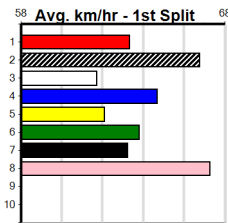

Ballarat

SWEET NETTY'S CATERING

Distance: 545m, Race Type: Grade 5 T3, Total Prizemoney: $1,740
1st: $1,150, 2nd: $360, 3rd: $180, 4th: $50

8
3:57PM
(VIC time)

QUICK BISCUIT (1) is drawn to hold the early lead and he may be suited to this distance range.
WHITE SHIRAZ (5) has been luckless since her Meadows win and she can make amends today.
ROXY SMIRNOFF (4) won't be too far away.

Watchdog Tips:

1 **5** **4** **3**

Bet: Win 1