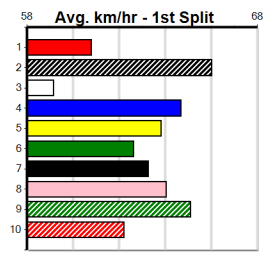

SPORTSBET SET A DEPOSIT LIMIT

Distance: 390m, Race Type: Grade 5 T3, Total Prizemoney: $1,530
1st: $1,000, 2nd: $320, 3rd: $160, 4th: $50

Watchdog Tips: ☐ ☐ ☐ ☐ ☐ Bet: ☐

1

SYLVAN LAKE [5]
BK Bitch May-20 Sire: KONOMI Dam: CARLA ZEUS
Owner(s): D Knight
Trainer: Suwit Bunchusri (Talbot)

Winning Distances: < 300m (0) 300 - 399m (5) 400 - 499m (3) 500 - 599m (2) 600 - 699m (0) > 700m (0)
Winning Weights: 30.8(1) 31.1(1) 31.3(2) 31.4(1) 31.5(1) 31.9(1) 32.4(1) 32.7(1) 32.9(1)

Box	1st	2nd	3rd	4th	5th	6th	7th	8th
1	2			1	1	1		
2	1	1	1	1	1	1	1	1
3			2	2	2	1		
4	2	4	2	2	4	2	1	1
5	2	1	2			2	1	1
6	2	1	4	1	3			2
7	1	1	2			1	1	1
8			3	1	1	1	2	1

Prize Best Starts Trk/Dts APM: $20805.00, 22.28(2)-13/3/23, 78-10-8-14, 25-5-1-4, 2995

2

ARGYLE EMMA [5] Biks
BK Bitch Dec-20 Sire: RAW ABILITY Dam: DUBOVKA
Owner(s): J Blake
Trainer: Jazmyn Blake (Simson)

Winning Distances: < 300m (0) 300 - 399m (6) 400 - 499m (1) 500 - 599m (0) 600 - 699m (0) > 700m (0)
Winning Weights: 27.4(2) 27.6(2) 27.7(2) 27.8(1)

Box	1st	2nd	3rd	4th	5th	6th	7th	8th
1								1
2		3		1				1
3	2	3	1		1			1
4	3			2	2			1
5	1	2				1		
6		2				1		1
7							2	1
8	1	1			3		1	1

Prize Best Starts Trk/Dts APM: $14300.00, 22.48(2)-25/9/23, 43-7-11-3, 16-4-3-2, 2811

3

MADAM NOVA [5]
WF Bitch Jul-20 Sire: FERNANDO BALE Dam: NOVA HEART
Owner(s): P Sparks
Trainer: David Long (Tarnaquilla)

Winning Distances: < 300m (0) 300 - 399m (3) 400 - 499m (1) 500 - 599m (0) 600 - 699m (0) > 700m (0)
Winning Weights: 25.5(1) 26.0(1) 27.0(1) 27.1(1)

Box	1st	2nd	3rd	4th	5th	6th	7th	8th
1					3	1		1
2				2	2	1	1	2
3		1				2	2	
4				1	2			
5		1	1	1	2	1		
6	2			1	1	3	2	
7	1			1	1		1	1
8	1		1					2

Prize Best Starts Trk/Dts APM: $6810.00, 22.45(6)-11/12/23, 45-4-2-2, 12-2-0-0, 637

4

ALDREN BALE [5] Biks
FBD Dog Jan-21 Sire: KONOMI Dam: DYNA UNI
Owner(s): C Roberts
Trainer: Catherine Roberts (Terang)

Winning Distances: < 300m (0) 300 - 399m (2) 400 - 499m (2) 500 - 599m (0) 600 - 699m (0) > 700m (0)
Winning Weights: 32.2(1) 32.4(1) 32.6(1) 32.7(1)

Box	1st	2nd	3rd	4th	5th	6th	7th	8th
1					1	2		1
2					1	2		1
3	1			1		2	1	
4	1				1			
5		1	1		1			
6								
7	1	2				1	1	
8	1	1						

Prize Best Starts Trk/Dts APM: $8880.00, 22.85(1)-5/6/23, 25-4-4-1, 3-0-0-0, 1267

5

JUICE [5]
BK Bitch Nov-20 Sire: MY REDEEMER Dam: SHIMA BLAZE
Owner(s): J Formosa
Trainer: Jye Formosa (Heathcote)

Winning Distances: < 300m (0) 300 - 399m (13) 400 - 499m (1) 500 - 599m (0) 600 - 699m (0) > 700m (0)
Winning Weights: 27.6(1) 28.4(1) 28.8(1) 29.2(1) 29.3(1) 29.6(2) 29.9(3) 30.0(1) 30.3(1) 30.4(1) 30.7(1)

Box	1st	2nd	3rd	4th	5th	6th	7th	8th
1	2	1	3	1	2	2	1	1
2	3	1	2		2			3
3		1	1	1	2	2	2	1
4	2	4	1	1	3	3	1	2
5	2	2	2	2	3			4
6	2	3	1		7	1	4	2
7	1	3	2	1	1	2	2	
8	2	1	3	1	3	4	1	

Prize Best Starts Trk/Dts APM: $27015.00, 22.42(6)-7/7/24, 113-14-16-15, 17-2-4-1, 4646