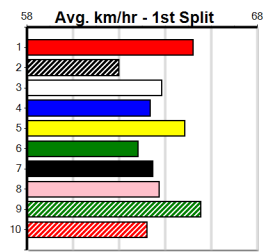

DOWNLOAD THE WATCHDOG APP

Distance: 390m, Race Type: Grade 5 T3, Total Prizemoney: $1,530
1st: $1,000, 2nd: $320, 3rd: $160, 4th: $50

Watchdog Tips:

Bet:

Form	Box	Wgt	Dist	Track	Date	Time	BON	Margin	1st/2nd (Time)	PIR	Checked	Comment	WR	Split 1	S/P	Grade

VINNY DEWALT (NSW)[5]

BK Dog Feb-20 Sire: MAGIC SPRITE Dam: CLAIR DE LUNE

Owner(s): A King

Winning Distances: < 300m (0) 300 - 399m (6) 400 - 499m (7) 500 - 599m (0) 600 - 699m (0) > 700m (0)

Winning Weights: 28.0(1) 28.3(1) 29.5(1) 29.6(2) 29.8(1) 29.9(1) 30.3(1) 30.4(1) 30.6(1) 30.8(1) 30.9(1) 31.1(1)

4th (3)	29.9	400	GEL	R4	25-May-24	23.02	22.40	9.00L BELLA LA VITA (22.40)	M/66	.	.	.	.	8.70	$25.60	5
4th (1)	29.7	400	GEL	R12	01-Jun-24	22.93	22.41	3.25L CIRCLE THE MOON (22.72)	Q/33	.	.	.	.	8.55	$10.50	5
4th (8)	30.0	410	HOR	R6	11-Jun-24	24.32	23.42	5.00L UNCLE ROSCO (23.98)	S/66	.	.	.	.	10.80	$142.40	X34
8th (4)	29.6	410	HOR	R8	18-Jun-24	24.30	23.08	15.00 OVER ACHIEVER (23.26)	M/22	.	.	.	.	10.65	$35.60	X45
5th (8)	29.7	410	HOR	R8	25-Jun-24	23.75	23.07	3.5L BRIGHT MOON (23.52)	Q/12	.	.	.	.	10.52	$106.10	X45
2nd (7)	30.1	410	HOR	R7	09-Jul-24	23.77	22.97	2.25L DASH OF SALLY (23.61)	Q/22	.	.	.	.	10.51	$9.50	5
6th (4)	30.5	410	HOR	R10	16-Jul-24	24.07	23.34	11.00 SHOW CAUSE (23.34)	M/54	.	.	.	.	10.67	$32.40	5
3rd (5)	30.6	390	BAL	R11	05-Aug-24	22.63	22.44	3.00L CRACKERJACK BERN	M/22	.	.	.	.	8.56	$14.20	T3-5

Last 3 wins NOT included above

1st (7)	30.6	400	GEL	R12	20-Jun-23	22.79	22.49	5.50L DEFIANCE (23.15)	M/11	.	.	.	.	8.49	$3.40	5
1st (6)	30.3	425	BEN	R12	22-Sep-23	24.22	23.75	1.00L OXIDATION (24.28)	M/222	.	.	.	.	6.60	$5.70	5
1st (3)	30.8	425	BEN	R5	24-Mar-24	24.15	23.42	1.5L SOLACE (24.24)	Q/111	.	.	.	.	6.53	$11.90	5

Trainer: Alfred King (Sulky)

Box History

Bx	1st	2nd	3rd	4th	5th	6th	7th	8th
1	2	1	5	3	1	1	1	1
2	1	3		3	2			3
3	2	3	2	3	3	1		2
4	2		1	2	1	2	3	1
5	1		1	1	1			2
6	2	3	1	1	3	2		1
7	2	1	1	2	2			1
8	1	1	2	3	4			

Prize Best Starts Trk/Dts APM

$30222.14
22.32(1)-2/11/23
94-13-12-13
25-3-3-4
3198