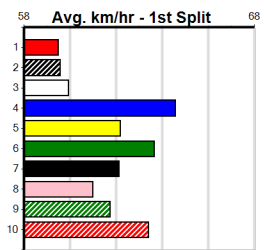

SJC CONCRETING

Distance: 390m, Race Type: Tier 3 - Maiden, Total Prizemoney: $1,530
1st: $1,000, 2nd: $320, 3rd: $160, 4th: $50

Watchdog Tips:

Bet:

Form Box	Wgt	Dist	Track	Date	Time	BON	Margin	1st/2nd (Time)	PIR	Checked	Comment	WR	Split 1	S/P	Grade

VISTA WHY [M]

BK Dog Oct-22 Sire: ASTON RUPEE Dam: GYPSY VISTA

Owner(s): D Knight Trainer: Donna Knight (Talbot)

Winning Distances: < 300m (0) 300 - 399m (0) 400 - 499m (0) 500 - 599m (0) 600 - 699m (0) > 700m (0)

Winning Weights:

3rd (4)	35.5	460	GEL	R2	28-Jun-24	26.60	25.58	9.50L BOMB LUCA (25.94)	M/644	6.88	$7.00	MH
6th (5)	35.0	450	BAL	R2	03-Jul-24	26.29	25.11	12.00 RAVEN PETER (25.48)	S/867	7.06	$10.90	M
7th (8)	35.0	460	GEL	R4	05-Jul-24	26.83	25.54	8.50L NOAH'S BEST (26.26)	S/876	7.06	$61.50	MF
4th (4)	35.5	460	GEL	R1	12-Jul-24	26.54	25.68	4.50L RIORSON BALE (26.24)	M/444	6.97	$6.30	M
4th (5)	35.0	450	BAL	R1	17-Jul-24	26.20	25.28	5.50L SHARAPOVA STAR (25.85)	S/885	6.96	$15.10	M
6th (6)	35.6	450	BAL	R2	24-Jul-24	26.38	25.21	14.00 ASTON BAMFORD (25.46)	S/776	7.22	$14.00	M
3rd (7)	35.4	425	BEN	R1	14-Aug-24	24.79	23.98	7.00L TRUMPETER ROCK (24.31)	Q/233	6.76	$25.80	T3-M

Last 3 wins NOT included above

Box History

Bx	1st	2nd	3rd	4th	5th	6th	7th	8th
1								
2								
3								
4			1	1				
5				1		1		
6						1		
7			1					
8								1

Prize Best $570.00
Starts FSTD
Trk/Dts 7-0-0-2
APM 0-0-0-0
503

JILLIBY MILLIE (NSW)[M]

RF Bitch Jul-22 Sire: FEDERAL MORGAN Dam: SHIMMY SPARKLES

Owner(s): S Eaton Trainer: Darrell Leathan (Maryborough)

Winning Distances: < 300m (0) 300 - 399m (0) 400 - 499m (0) 500 - 599m (0) 600 - 699m (0) > 700m (0)

Winning Weights:

7th (4)	24.0	425	BEN	R1	28-Jun-24	25.93	23.73	19.00 BOROUGH MAN (24.64)	S/767	7.00	$34.10	M
5th (7)	23.8	425	BEN	R1	03-Jul-24	25.69	24.04	16.00 SLICK WHISPER (24.62)	S/455	6.85	$21.50	M
4th (2)	24.0	390	SHP	R2	11-Jul-24	23.22	22.09	6.00L BOBBY BRADY (22.82)	S/24	8.96	$48.90	T3-M
8th (1)	23.9	425	BEN	R1	17-Jul-24	25.73	24.18	17.00 KRAKEN CASPER (24.54)	M/578	6.92	$20.80	T3-M
6th (4)	24.0	390	BAL	R1	22-Jul-24	23.37	22.36	14.00 HALF PAST TWELVE (22.45)	S/66	9.01	$57.10	T3-M
5th (6)	24.0	425	BEN	R1	24-Jul-24	25.05	24.31	3.5L POPPY ROSE (24.82)	M/334	6.86	$44.30	M
5th (7)	24.2	390	BAL	R1	29-Jul-24	23.73	22.45	11.00 BEEN BLITZED (23.02)	S/55	9.05	$7.40	M
6th (6)	24.3	390	BAL	R1	05-Aug-24	23.35	22.44	12.00 MISS CHERRY (22.56)	M/56	8.88	$51.30	T3-M

Last 3 wins NOT included above

Box History

Bx	1st	2nd	3rd	4th	5th	6th	7th	8th
1								1
2				1				
3								
4						1	1	
5								
6					1	1		
7					2			
8								1

Prize Best $50.00
Starts 23.15(8)-19/6/24
Trk/Dts 9-0-0-0
APM 4-0-0-0
40