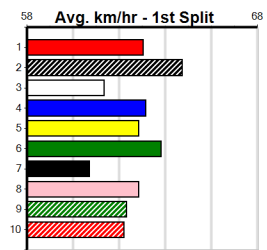

EUREKA CONCRETE

Distance: 450m, Race Type: Grade 5 T3, Total Prizemoney: $1,530
1st: $1,000, 2nd: $320, 3rd: $160, 4th: $50

Watchdog Tips:

Bet:

Table with columns: Form Box, Wgt, Dist, Track, Date, Time, BON, Margin, 1st/2nd (Time), PIR, Checked, Comment, WR, Split 1, S/P, Grade

Race 1: HAD A MISCHIEF [5]. Dog: Aug-21. Sire: HARD STYLE RICO, Dam: SASSY RIOT. Trainer: Shane Jackson (Myrningong). Includes winning distances, weights, and a box history table.

Race 2: LITTLE EDWARD [5]. Dog: Feb-21. Sire: MY REDEEMER, Dam: LITTLE SAMARA. Trainer: Jayden Cassar (Ballarat East). Includes winning distances, weights, and a box history table.

Race 3: ROXY CRUMPET [5]. Dog: Sep-20. Sire: DROOPYS BUICK, Dam: FANTASTIC ROXY. Trainer: Suwit Bunchusri (Talbot). Includes winning distances, weights, and a box history table.

Race 4: WHERE IS HE [5]. Dog: Jun-21. Sire: FERNANDO BALE, Dam: CLASSY BLAZE. Trainer: Rita Gatt (Bannockburn). Includes winning distances, weights, and a box history table.

Race 5: MAX TANGO [5]. Dog: Feb-22. Sire: FERNANDO BALE, Dam: MAX DANCER. Trainer: Mark McClelland (Lovely Banks). Includes winning distances, weights, and a box history table.