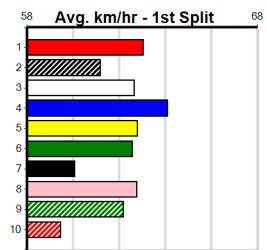

A1 SIGNAGE (1-2 WINS)

Distance: 545m, Race Type: Tier 3 - Restricted Win, Total Prizemoney: $1,740
1st: $1,150, 2nd: $360, 3rd: $180, 4th: $50

Watchdog Tips: [ ] [ ] [ ] [ ] Bet: [ ]

Form Box Wgt Dist Track Date Time BON Margin 1st/2nd (Time) PIR Checked Comment W/R Split 1 S/P Grade

NO WAY PUNK [6]
BK Dog Nov-20 Sire: DYNA VILLA Dam: CHEEKERS
Owner(s): M Crowe
Trainer: Michael Crowe (Myrningong)
Winning Distances: < 300m (0) 300 - 399m (0) 400 - 499m (0) 500 - 599m (2) 600 - 699m (0) > 700m (0)
Winning Weights: 30.4(1) 31.1(1)
Box History table and Prize Best Starts table included.

SCALA BLACK [7]
BKW Dog Jun-21 Sire: BEAST UNLEASHED Dam: ZIPPING KELLY
Owner(s): L Scala
Trainer: Laurence Scala (Eynesbury)
Winning Distances: < 300m (0) 300 - 399m (0) 400 - 499m (0) 500 - 599m (1) 600 - 699m (0) > 700m (0)
Winning Weights: 38.7(1)
Box History table and Prize Best Starts table included.

ASTON MONITOR [6]
BK Dog Jan-21 Sire: FLYING PENSKE Dam: ASTON TARA
Owner(s): T Whitford
Trainer: Scott Millard (Kyneton)
Winning Distances: < 300m (0) 300 - 399m (0) 400 - 499m (1) 500 - 599m (1) 600 - 699m (0) > 700m (0)
Winning Weights: 32.9(1) 33.3(1)
Box History table and Prize Best Starts table included.

TWENTY DEEP [6]
DKBD Dog Nov-21 Sire: FERNANDO BALE Dam: ROTHWELL GAL
Owner(s): M Nash
Trainer: Matthew Nash (Little River)
Winning Distances: < 300m (0) 300 - 399m (0) 400 - 499m (1) 500 - 599m (1) 600 - 699m (0) > 700m (0)
Winning Weights: 30.9(2)
Box History table and Prize Best Starts table included.

ASTON ACACIA [7]
BK Bitch Jan-22 Sire: HARD STYLE RICO Dam: ASTON ECLIPSE
Owner(s): R Borda
Trainer: Glenn Campbell (Anakie)
Winning Distances: < 300m (0) 300 - 399m (0) 400 - 499m (1) 500 - 599m (0) 600 - 699m (0) > 700m (0)
Winning Weights: 28.9(1)
Box History table and Prize Best Starts table included.

1

2

3

4

5