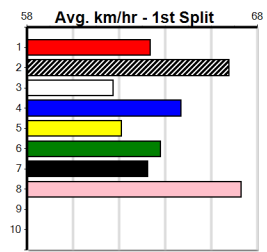

SWEET NETTY'S CATERING

Distance: 545m, Race Type: Grade 5 T3, Total Prizemoney: $1,740
1st: $1,150, 2nd: $360, 3rd: $180, 4th: $50

Watchdog Tips:

Bet:

Table with columns: Form Box, Wgt, Dist, Track, Date, Time, BON, Margin, 1st/2nd (Time), PIR, Checked, Comment, WR, Split 1, S/P, Grade

QUICK BISCUIT [5]
F Dog Feb-22 Sire: FERNANDO BALE Dam: MY DEWANA PENNY
Owner(s): S Hughes
Trainer: Shaun Hughes (Taylors Lakes)
Winning Distances: < 300m (0) 300 - 399m (3) 400 - 499m (0) 500 - 599m (1) 600 - 699m (0) > 700m (0)
Box History table and Prize Best Starts table included.

SACRIFICIAL [5]
BD Bitch Nov-20 Sire: FERNANDO BALE Dam: MILITANT SPIRIT
Owner(s): S Bunchusri
Trainer: Donna Knight (Talbot)
Winning Distances: < 300m (0) 300 - 399m (2) 400 - 499m (2) 500 - 599m (2) 600 - 699m (0) > 700m (0)
Box History table and Prize Best Starts table included.

CHIRP THIRD [5]
F Dog Feb-22 Sire: SUPERIOR PANAMA Dam: ASH STAR
Owner(s): D Melder
Trainer: Denver Melder (Darley)
Winning Distances: < 300m (0) 300 - 399m (0) 400 - 499m (1) 500 - 599m (1) 600 - 699m (1) > 700m (0)
Box History table and Prize Best Starts table included.

ROXY SMIRNOFF [5]
WBE Dog Jan-19 Sire: FERNANDO BALE Dam: FANTASTIC ROXY
Owner(s): D Knight
Trainer: Donna Knight (Talbot)
Winning Distances: < 300m (0) 300 - 399m (0) 400 - 499m (4) 500 - 599m (15) 600 - 699m (0) > 700m (0)
Box History table and Prize Best Starts table included.

WHITE SHIRAZ [5]
WBK Bitch May-21 Sire: FERNANDO BALE Dam: PEPPER SHIRAZ
Owner(s): P Ellis
Trainer: Jye Formosa (Heathcote)
Winning Distances: < 300m (0) 300 - 399m (0) 400 - 499m (0) 500 - 599m (6) 600 - 699m (0) > 700m (0)
Box History table and Prize Best Starts table included.

1

2

3

4

5