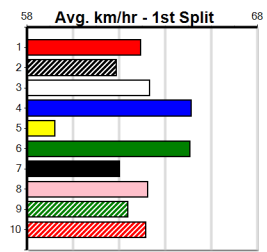

BALLARAT FUNCTION CENTRE

Distance: 450m, Race Type: Grade 5 T3, Total Prizemoney: $1,530
1st: $1,000, 2nd: $320, 3rd: $160, 4th: $50

Watchdog Tips:

Bet:

Form Box	Wgt	Dist	Track	Date	Time	BOB	Margin	1st/2nd (Time)	PIR	Checked	Comment	WR	Split 1	S/P	Grade

REMEMBER WHAT (NSW)[5]
BE Bitch Oct-21 Sire: TOMMY SHELBY Dam: WHAT JOY
Owner(s): Alleway Morizzi (SYN), C Alleway, J Morizzi Trainer: Mark Giddings (Heathcote)
Winning Distances: < 300m (0) 300 - 399m (1) 400 - 499m (10) 500 - 599m (0) 600 - 699m (0) > 700m (0)
Winning Weights: 26.0(1) 26.3(1) 26.5(3) 26.6(5) 26.8(1)

2nd (7)	26.5	390	SHP	R12	20-Jun-24	22.49	22.20	0.50L FOUR BARRELS (22.47)	M/22	.	.	.	8.58	$3.80	5
3rd (6)	26.7	450	WBL	R7	01-Jul-24	26.14	25.65	7.00L LEKTRA LYANNA (25.65)	M/433	.	.	.	6.84	$3.30	5
5th (1)	26.5	450	BAL	R7	07-Jul-24	25.96	25.42	4.00L MY BOY HARVEY (25.69)	M/245	.	.	.	6.66	$4.20	T3-5
8th (3)	26.9	450	SHP	R6	11-Jul-24	26.31	25.68	6.50L MIST FRED (25.88)	M/488	.	.	.	7.00	$7.90	T3-5
3rd (8)	26.9	450	SHP	R8	19-Jul-24	25.89	25.70	2.75L TESSA ORCHID (25.70)	M/233	.	.	.	6.84	$8.00	5
3rd (4)	26.9	450	SHP	R5	25-Jul-24	26.13	25.59	1.75L BIG BOY ANDRE (26.01)	M/354	.	.	.	6.82	$4.00	T3-5
7th (7)	26.9	450	BAL	R6	29-Jul-24	26.44	25.69	7.00L HARRY HOTCAKES (25.97)	M/677	.	.	.	6.98	$2.00	5
4th (7)	26.6	450	SHP	R8	08-Aug-24	26.13	25.53	3.5L DASHER BALE (25.89)	M/346	.	.	.	6.81	$6.50	T3-5

Last 3 wins NOT included above

1st (7)	26.6	460	GEL	R6	20-Feb-24	26.51	26.27	0.50L RAPIDFIRE FOREST (26.54)	M/222	.	SW	.	6.69	$1.90	T3-5
1st (7)	26.8	450	BAL	R7	01-Apr-24	25.63	25.53	1.5L LOLLY SHOP GIRL (25.72)	Q/111	.	SW	.	6.65	$2.40	T3-5
1st (8)	26.6	390	SHP	R12	23-May-24	22.49	22.21	1.5L MINI MINION (22.59)	M/11	.	.	.	8.51	$1.90	T3-5

Box History

Bx	1st	2nd	3rd	4th	5th	6th	7th	8th
1	1	1	1	2	1	1	1	1
2	1	1	1	1	1	2	1	1
3	1				1			2
4	2		1		1			2
5			1		2	1		
6		2	1	2			2	1
7	4	1	1	3		1	2	1
8	3	1	1			2		2

Prize Best Starts Trk/Dts APM

Prize Best Starts	$16565.00
Trk/Dts	25.41(4)-30/9/23
APM	58-11-5-5 9-5-0-0 3854