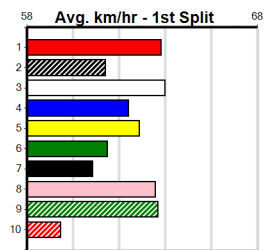

SOUTHERN SHEETMETAL

Distance: 450m, Race Type: Tier 3 - Grade 6, Total Prizemoney: $1,530
1st: $1,000, 2nd: $320, 3rd: $160, 4th: $50

Watchdog Tips:

Bet:

Table with columns: Form Box, Wgt, Dist, Track, Date, Time, BON, Margin, 1st/2nd (Time), PIR, Checked, Comment, W/R, Split 1, S/P, Grade

PLATYPUS YAALA [6]
WBD Dog Nov-21 Sire: FERNANDO BALE Dam: NATTY ALLEN
Owner(s): A Welsh
Trainer: Jason Wickham (Lara)
Winning Distances: < 300m (0) 300 - 399m (0) 400 - 499m (2) 500 - 599m (0) 600 - 699m (0) > 700m (0)
Winning Weights: 31.8(1) 33.1(1)
Box History table and Prize Best Starts Trk/Dts APM

CIRCLE ROUND [6]
WDKBD Bitch Jan-22 Sire: WOW Dam: GAMMA BALE
Owner(s): K Muscat
Trainer: Clinton Keith (Ocean Grove)
Winning Distances: < 300m (0) 300 - 399m (0) 400 - 499m (2) 500 - 599m (0) 600 - 699m (0) > 700m (0)
Winning Weights: 27.4(1) 28.1(1)
Box History table and Prize Best Starts Trk/Dts APM

PARWAN'S STAR (SA)[6]
F Bitch Mar-21 Sire: BARCIA BALE Dam: AEROPLANE GRACE
Owner(s): C Verde
Trainer: Crystal Verde (Parwan)
Winning Distances: < 300m (0) 300 - 399m (0) 400 - 499m (2) 500 - 599m (0) 600 - 699m (0) > 700m (0)
Winning Weights: 27.0(1) 27.2(1)
Box History table and Prize Best Starts Trk/Dts APM

CORNHILL STORM [6]
BK Bitch Nov-21 Sire: FERAL FRANKY Dam: MERCY MERCY
Owner(s): S Gibson
Trainer: Scott Gibson (Harcourt)
Winning Distances: < 300m (0) 300 - 399m (0) 400 - 499m (2) 500 - 599m (0) 600 - 699m (0) > 700m (0)
Winning Weights: 25.7(1) 25.8(1)
Box History table and Prize Best Starts Trk/Dts APM

WINTER BALE (NSW)[6]
WBK Bitch May-22 Sire: ALLEN DEED Dam: WANNA ALLEN
Owner(s): B Middling
Trainer: Brendan Middling (Rockbank)
Winning Distances: < 300m (0) 300 - 399m (0) 400 - 499m (2) 500 - 599m (0) 600 - 699m (0) > 700m (0)
Winning Weights: 27.2(2)
Box History table and Prize Best Starts Trk/Dts APM

1

2

3

4

5