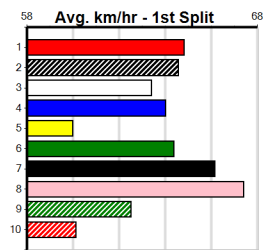

TUDOR ELECTRICAL

Distance: 390m, Race Type: Tier 3 - Grade 7, Total Prizemoney: $1,530
1st: $1,000, 2nd: $320, 3rd: $160, 4th: $50

Watchdog Tips:

Bet:

Form Box	Wgt	Dist	Track	Date	Time	BON	Margin	1st/2nd (Time)	PIR	Checked	Comment	WR	Split 1	S/P	Grade

FAST LEGS [7]

BK Bitch Jun-22 Sire: FERAL FRANKY Dam: DREAMING
Owner(s): Gisborne Grumps (SYN), J Grant, J Prater, P Brun
Trainer: Jimmy Holt (Kyneton)
Winning Distances: < 300m (0) 300 - 399m (1) 400 - 499m (0) 500 - 599m (0) 600 - 699m (0) > 700m (0)
Winning Weights: 27.5(1)

6th (2)	27.9	400	GEL	R2	27-Apr-24	23.60	22.35	14.00 BLOODLINE (22.68)	M/45				8.70	$4.60	M
3rd (1)	27.9	390	BAL	R2	12-May-24	22.63	22.15	5.00L LEONARDO ZEAL (22.29)	Q/14				8.41	$2.70	T3-M
1st (4)	27.5	390	BAL	R3	19-May-24	22.66	22.47	6.00L DEMURE (23.06)	Q/11				8.47	$1.70	T3-M
3rd (2)	27.4	390	SHP	R3	27-Jun-24	22.78	22.29	1.5L HIRED HAND (22.68)	Q/22				8.54	$6.50	7
2nd (7)	27.2	390	SHP	R3	06-Jul-24	22.32	22.22	1.5L ASTON TRUMAN (22.22)	Q/32		V5		8.54	$9.20	X67
2nd (6)	27.4	400	GEL	R10	16-Jul-24	22.81	22.53	4.00L CAPTAIN ALICE (22.53)	M/22				8.56	$5.30	7
5th (1)	27.0	400	WGL	R2	26-Jul-24	23.27	22.65	2.50L DUNSMORE FLYER (23.10)	M/42				8.48	$1.30	7
4= (5)	27.4	425	BEN	R9	31-Jul-24	25.07	24.14	11.00 JARMON (24.31)	M/335				6.73	$3.00	7

Last 3 wins NOT included above

Bx	1st	2nd	3rd	4th	5th	6th	7th	8th
1			1		1			
2				1		1		
3								
4	1							
5					1			
6		1						
7			1					
8				1				

Prize Best $2245.00
Starts 22.63(1)-12/5/24
Trk/Dts 9-1-2-3
APM 2-1-0-1
1581

BLACKPOOL URBAN [7]

RF Dog Jul-22 Sire: ASTON RUPEE Dam: LOCHINVAR ADORE
Owner(s): A Kenyon
Trainer: Renee Kenyon (Lara)
Winning Distances: < 300m (0) 300 - 399m (0) 400 - 499m (1) 500 - 599m (0) 600 - 699m (0) > 700m (0)
Winning Weights: 32.2(1)

6th (8)	32.2	400	GEL	R9	28-May-24	23.55	22.41	11.00 SPICY MINX (22.83)	M/47				8.71	$3.90	T3-7
8th (2)	32.2	400	GEL	R9	04-Jun-24	24.25	22.69	17.00 CRAIG KEEPING (23.08)	Q/68		V7		8.90	$6.50	7
3rd (3)	32.0	400	GEL	R3	22-Jun-24	23.40	22.83	7.50L PAW CHEYENNE (22.88)	Q/32				8.64	$3.40	7
8th (8)	32.7	400	GEL	R10	09-Jul-24	23.75	22.77	9.50L PAW MARVEL (23.11)	S/58				8.82	$9.90	7
3rd (5)	33.0	400	GEL	R9	23-Jul-24	23.07	22.44	2.25L PLATYPUS YAALA (22.92)	Q/12				8.54	$16.20	7
3rd (1)	33.3	400	GEL	R4	30-Jul-24	23.58	22.64	4.00L PANDA BELLA (23.31)	Q/13				8.68	$6.10	7
3rd (1)	32.8	400	GEL	R10	03-Aug-24	23.28	22.64	3.5L SHE'S WIRED (23.04)	Q/12				8.57	$6.90	7
2nd (8)	32.8	400	GEL	R9	13-Aug-24	22.91	22.63	4.00L STIPULATED (22.63)	Q/22				8.43	$19.00	7

Last 3 wins NOT included above

1st (5)	32.2	400	GEL	R3	12-Mar-24	23.09	22.57	0.75L GO NOW (23.13)	Q/11		SW		8.50	$2.70	M

Bx	1st	2nd	3rd	4th	5th	6th	7th	8th
1			3					
2							1	1
3			1			1		
4			1					
5	1		1					
6			1	1		1		
7				1	1			1
8		1						

Prize Best $2565.00
Starts 23.02(6)-12/5/24
Trk/Dts 18-1-1-7
APM 1-0-0-0
1634