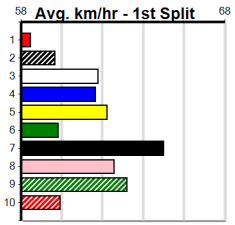

1
2:14PM
(VIC time)

Watchdog Tips: 0 0 0 0 Bet: .