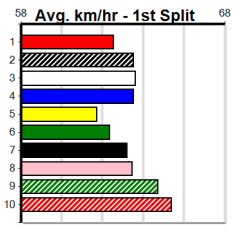

SPORTSBET SET A DEPOSIT LIMIT

Distance: 390m, Race Type: Grade 5 T3, Total Prizemoney: $1,530
1st: $1,000, 2nd: $320, 3rd: $160, 4th: $50

Watchdog Tips: **0** **0** **0** **0** Bet: .