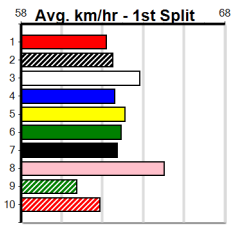

10

5:11PM

(VIC time)

Distance: 450m, Race Type: Grade 5 T3, Total Prizemoney: $1,530
1st: $1,000, 2nd: $320, 3rd: $160, 4th: $50

Watchdog Tips:

0 0 0 0

Bet:

Form	Box	Weight	Dist	Track	Date	Time	BON	Margin	1st/2nd (Time)	PIR	Checked	Comment	W/R	Split 1	S/P	Grade

1 WINCKIE BALE (NSW)[5]
DKBD B Apr-22 CHRISTO BALE **DYNA ROMY**

Trainer: Tammy Kennedy-harris (Devon Meadows)

5th (5)	29.0	500	BEN	R7	17-Jul-24	29.19	28.53	7.50	LARGYLE AXLE (28.67)	M/334	.	.	W	6.80	$20.10	T3-5
7th (6)	29.6	400	WGL	R11	25-Jul-24	23.59	23.01	7.00	LNINETYMILE ROCKS (23.13)	S/7	.	.	.	8.68	$14.80	T3-5
2nd (1)	29.6	450	BAL	R11	28-Jul-24	26.10	25.57	7.00	KID LUCK (25.62)	M/222	.	.	.	6.76	$22.20	T3-5
1st (5)	29.8	450	SHP	R6	01-Aug-24	25.69	25.43	4.50	LRAMBLIN' MAN (26.00)	M/411	.	.	.	6.87	$2.10	T3-5

Owner(s): L Harris

Winning Boxes							
1	2	3	4	5	6	7	8
1	1	1	2				
Prize	$7,007.14						
Best	25.96						
Starts	25-4-2-4						
Trk/Dst	4-0-1-0						
APM	$3477						

2 GARY ON STILTS [5]
BD D Oct-21 HARD STYLE RICO **BROOKE'S WINGS**

Trainer: Rosalie Kerr (Caldermeade)

7th (3)	35.3	400	WGL	R9	09-Jul-24	23.80	22.52	9.00	LOUR YOGI (23.20)	M/44	.	.	W	8.64	$44.20	RW
1st (5)	35.3	400	WGL	R10	18-Jul-24	23.24	22.88	2.00	SHARNI'S BOY (23.37)	M/11	.	.	W	8.62	$23.10	6G
2nd (8)	35.8	460	GEL	R8	23-Jul-24	26.29	25.95	5.00	MISDIRECTED (25.95)	M/222	.	.	.	6.72	$22.40	5
4th (8)	36.1	460	GEL	R7	30-Jul-24	26.59	26.07	3.5L	SUMMER SPRITZ (26.35)	M/211	.	.	.	6.65	$7.80	RW

Owner(s): T Cantwell

Winning Boxes							
1	2	3	4	5	6	7	8
	2			1			
Prize	$5,290.00						
Best	26.22						
Starts	37-3-4-3						
Trk/Dst	1-0-0-0						
APM	$3056						

3 HERE'S BRUCE (QLD)[5]
BK D Jul-20 WORM BURNER **CAKE IT ON**

Trainer: Jayden Cassar (Ballarat East)

5th (7)	32.7	400	GEL	R4	04-Jun-24	23.61	22.69	9.50	LADY ARANDT (22.94)	S/55	.	.	.	8.98	$8.90	X45
5th (7)	32.6	350	HVL	R6	05-Jul-24	19.98	19.67	4.50	LDARNUM DESIRE (19.67)	M/2	.	.	.	6.66	$12.40	T3-5
3rd (4)	32.8	450	SHP	R6	11-Jul-24	26.05	25.68	2.50	L MIST FRED (25.88)	M/542	.	.	.	7.01	$11.40	T3-5
5th (6)	32.5	450	BAL	R11	28-Jul-24	26.49	25.57	13.00	KID LUCK (25.62)	M/434	.	.	.	6.79	$7.20	T3-5

Owner(s): J Cassar

Winning Boxes							
1	2	3	4	5	6	7	8
3	3	2	3	1	3		
Prize	$37,785.00						
Best	25.58						
Starts	77-15-11-12						
Trk/Dst	3-1-1-0						
APM	$2761						

4 CRACKERJACK POT [5]
WBD D Feb-21 FERNANDO BALE **MAXIMUM KACK**

Trainer: Jason Wickham (Lara)

7th (5)	29.9	390	BAL	R11	12-Jun-24	22.73	22.07	7.50	LRAPIDFIRE JAYDA (22.22)	M/78	.	.	.	8.80	$8.50	5NP
2nd (7)	29.9	515	SAP	R11	17-Jun-24	29.97	29.74	1.5L	APPLICANT (29.86)	M/2222	.	.	.	5.22	$11.80	5NP
8th (7)	30.4	545	BAL	R6	23-Jun-24	31.84	31.23	9.00	LITTLE PRINCE (31.23)	M/8888	.	.	.	7.15	$4.90	T3-5
3rd (8)	30.4	450	SHP	R7	01-Aug-24	25.87	25.43	5.00	LDEMON KYSIAH (25.53)	M/445	.	.	.	6.86	$5.10	T3-5

Owner(s): C Clarke

Winning Boxes							
1	2	3	4	5	6	7	8
	1	1		1		1	1
Prize	$9,708.57						
Best	25.26						
Starts	30-5-3-3						
Trk/Dst	4-1-1-0						
APM	$1802