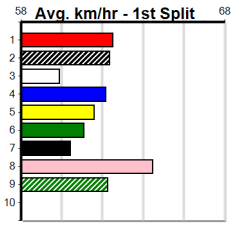

BALLARAT TIER 3 ENDURO PRELUDE 6

Distance: 545m, Race Type: Tier 3 - Restricted Win, Total Prizemoney: $1,740
1st: $1,150, 2nd: $360, 3rd: $180, 4th: $50

7

4:04PM

(VIC time)

Watchdog Tips: **0 0 0 0** Bet: **0**