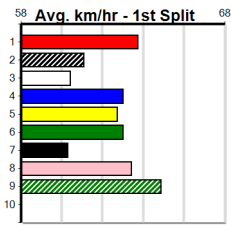

GREYHOUND ADOPTION PROGRAM

Distance: 450m, Race Type: Tier 3 - Maiden, Total Prizemoney: $1,530
1st: $1,000, 2nd: $320, 3rd: $160, 4th: $50

Watchdog Tips:

0 0 0 0

Bet: