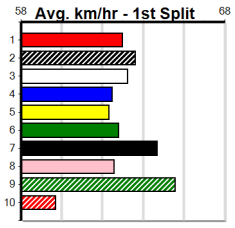

BALLARAT TIER 3 ENDURO PRELUDE 4

Distance: 545m, Race Type: Grade 5 T3, Total Prizemoney: $1,740
1st: $1,150, 2nd: $360, 3rd: $180, 4th: $50

5

3:32PM

(VIC time)

Watchdog Tips: 0 0 0 0 **Bet:** .