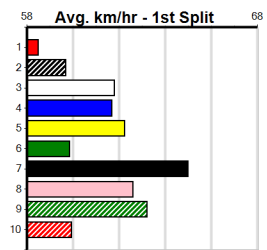

SPORTSBET WE LET THE DOGS OUT

Distance: 390m, Race Type: Tier 3 - Maiden, Total Prizemoney: $1,530
1st: $1,000, 2nd: $320, 3rd: $160, 4th: $50

Watchdog Tips:

Bet:

Form	Box	Wgt	Dist	Track	Date	Time	BON	Margin	1st/2nd (Time)	PIR	Checked	Comment	WR	Split 1	S/P	Grade

1

SUPER MABIOR [M]
BK Bitch Jan-22 Sire: MEPUNGA BLAZER Dam: HEAVEN ROCKS Trainer: Nikkole Stanton (Clunes)
Owner(s): C Stanton
Winning Distances: < 300m (0) 300 - 399m (0) 400 - 499m (0) 500 - 599m (0) 600 - 699m (0) > 700m (0)
Winning Weights:
7th (8) 28.1 390 BAL R1 24-Jul-24 23.38 22.18 14.00 CUSTARD ART (22.42) S/77 9.14 $32.20 M
7th (7) 28.3 390 BAL R1 31-Jul-24 23.51 22.17 16.00 PAW LILIBET (22.42) S/66 8.83 $63.70 MH

Last 3 wins NOT included above

Box History

Bx	1st	2nd	3rd	4th	5th	6th	7th	8th
1								
2								
3								
4								
5								
6								
7							1	
8							1	

Prize Best	$0.00
Starts	23.38(8)-24/7/24
Trk/Dts	2-0-0-0
APM	2-0-0-0

2

MEEK [M]
BK Dog Oct-21 Sire: ASTON DEE BEE Dam: IT'S A BIRD Trainer: Nikkole Stanton (Clunes)
Owner(s): C Stanton
Winning Distances: < 300m (0) 300 - 399m (0) 400 - 499m (0) 500 - 599m (0) 600 - 699m (0) > 700m (0)
Winning Weights:
ST (-) 30.5 390 BAL 19-May-24 23.23 3.75L Trial Cleared M/11 3of6 8.36 ST
5th (5) 30.4 390 BAL R1 22-May-24 23.07 21.85 9.50L LETHAL AVENGER (22.41) M/35 8.63 $37.80 M
6th (1) 30.4 390 BAL R1 26-May-24 22.96 21.59 4.50L BLAZING RIOT (22.64) M/32 8.71 $10.20 M
7th (4) 30.8 390 BAL R1 02-Jun-24 23.89 22.08 17.00 BELFAST LILY (22.74) M/77 8.85 $3.80 T3-M
6th (8) 30.8 390 BAL R1 16-Jun-24 23.42 22.46 13.00 BRILEY RIOT (22.55) S/66 8.77 $14.70 T3-M
7th (8) 31.1 390 BAL R1 30-Jun-24 23.24 22.21 9.00L HORATIO BALE (22.62) S/57 8.80 $14.30 T3-M
6th (6) 31.1 390 BAL R2 22-Jul-24 23.81 22.36 15.00 MAKE THE CUT (22.82) M/76 9.06 $43.80 T3-M
2nd (6) 31.2 390 BAL R1 29-Jul-24 23.10 22.45 1.5L BEEN BLITZED (23.02) M/33 8.63 $5.80 M

Last 3 wins NOT included above

Box History

Bx	1st	2nd	3rd	4th	5th	6th	7th	8th
1							1	
2								
3								
4								1
5					1			1
6	1					1		
7								
8						1	1	

Prize Best	$320.00
Starts	22.96(1)-26/5/24
Trk/Dts	7-0-1-0
APM	7-0-1-0
	320

3

ASTON GEIKO [M]
BD Bitch Oct-21 Sire: ASTON DEE BEE Dam: ASTON GEISHA Trainer: Craig Treherne (Lara)
Owner(s): R Borda
Winning Distances: < 300m (0) 300 - 399m (0) 400 - 499m (0) 500 - 599m (0) 600 - 699m (0) > 700m (0)
Winning Weights:
5th (4) 29.2 400 GEL R1 14-Jun-24 23.47 22.54 11.00 MISS PATSY (22.76) M/65 8.98 $8.20 M
5th (1) 28.6 460 GEL R3 28-Jun-24 26.75 25.58 7.50L PAW OCTAVIA (26.25) Q/112 6.72 $11.50 MH
5th (5) 28.8 400 GEL R1 05-Jul-24 23.64 22.48 7.50L ENTERTAINMENT (23.14) S/75 8.79 $4.10 M
8th (2) 28.7 400 GEL R1 09-Jul-24 24.05 22.77 14.00 XENA GIBLET (23.14) S/88 SW 9.17 $12.70 M
8th (4) 28.4 400 GEL R1 16-Jul-24 23.52 22.53 7.00L SUMMER SPRITZ (23.06) S/86 8.92 $35.30 M
5th (5) 28.1 400 GEL R2 23-Jul-24 23.54 22.44 8.50L DUSTY ALICE (22.97) M/45 8.72 $9.20 M

Last 3 wins NOT included above

Box History

Bx	1st	2nd	3rd	4th	5th	6th	7th	8th
1					1			
2								1
3								
4					1			1
5					2			
6								
7								
8								

Prize Best	$0.00
Starts	FSH
Trk/Dts	6-0-0-0
APM	0-0-0-0
	0