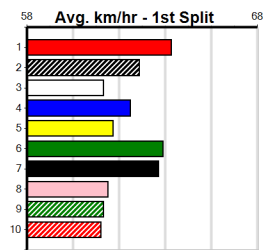

A1 SIGNAGE (1-2 WINS)

Distance: 390m, Race Type: Tier 3 - Restricted Win, Total Prizemoney: $1,530
1st: $1,000, 2nd: $320, 3rd: $160, 4th: $50

Watchdog Tips:

Bet:

Form Box	Wgt	Dist	Track	Date	Time	BON	Margin	1st/2nd (Time)	PIR	Checked	Comment	WR	Split 1	S/P	Grade

USKO BALE (NSW)[6]

BK Dog Feb-22 Sire: DROOPYS SYDNEY Dam: WINNIE ALLEN Trainer: Luke Harris (Devon Meadows)

Owner(s): T Kennedy-harris
Winning Distances: < 300m (0) 300 - 399m (1) 400 - 499m (1) 500 - 599m (0) 600 - 699m (0) > 700m (0)
Winning Weights: 30.8(1) 31.1(1)

4th (4)	30.9	390	SHP	R4	01-Jul-24	23.49	22.00	16.00 TANAYA (22.43)	M/64	.	.	.	9.12	$3.70	X67
3rd (4)	31.0	450	SHP	R10	04-Jul-24	25.94	25.50	6.00L IRON TYSON (25.56)	M/112	.	.	.	6.63	$4.40	T3-RW
2nd (3)	30.7	400	GEL	R11	09-Jul-24	22.92	22.77	1.00L ASTON TRUMAN (22.85)	Q/11	.	.	.	8.42	$3.60	6G
6th (4)	30.6	390	BAL	R10	14-Jul-24	22.83	22.33	7.50L CLOSE COMBAT (22.34)	M/65	.	.	.	8.78	$2.70	T3-6
3rd (7)	30.7	400	GEL	R4	19-Jul-24	22.90	22.49	5.00L JACAERYS BALE (22.56)	M/22	.	.	.	8.50	$5.30	X67
2nd (8)	31.0	390	BAL	R9	22-Jul-24	22.52	22.36	0.25L BERN'S BANJO (22.51)	Q/11	.	.	.	8.47	$1.90	T3-6
2nd (6)	31.4	390	BAL	R4	28-Jul-24	22.78	22.75	0.25L RUN KITTY RUN (22.77)	M/11	.	.	.	8.48	$2.90	T3-6
6th (1)	31.3	390	SHP	R10	01-Aug-24	23.20	22.17	15.00 LEONARDO ZEAL (22.18)	M/66	.	.	.	8.94	$1.50	T3-6

Last 3 wins NOT included above

1st (4)	31.1	460	GEL	R2	23-Feb-24	26.05	25.67	1.00L ZORBAS BALE (26.11)	Q/111	.	.	.	6.59	$2.20	M
1st (8)	30.8	395	TRA	R3	10-Jun-24	22.45	22.29	3.75L PEN TO PAPER (22.71)	Q/111	.	SW	.	3.72	$1.20	T3-RW

Box History

Bx	1st	2nd	3rd	4th	5th	6th	7th	8th
1	1	1	1	1	1	1	1	1
2			1		1			1
3		1						
4	1	1	1	1	1		1	
5			1					
6		1			1			
7			1		1			
8	1	1						1

Prize Best	$6385.00
Starts	22.52(8)-22/7/24
Trk/Dts	21-2-5-5
APM	3-0-0-2
	4160

JEROME [6]

BD Dog Jan-21 Sire: FERNANDO BALE Dam: SENSORY Trainer: Peter Frost (Heathcote)

Owner(s): SEE THE DREAM (SYN), S Buccilli, B Buccilli
Winning Distances: < 300m (0) 300 - 399m (2) 400 - 499m (0) 500 - 599m (0) 600 - 699m (0) > 700m (0)
Winning Weights: 32.7(1) 33.0(1)

4th (3)	34.0	390	SHP	R4	20-Jun-24	23.01	22.20	6.50L BROADWAY ICON (22.56)	M/53	.	.	.	8.73	$13.70	6G
2= (8)	34.1	390	BAL	R3	23-Jun-24	22.82	22.22	2.75L AEROBIC ICE AGE (22.63)	M/43	.	.	.	8.76	$11.90	T3-6
5th (5)	33.5	390	BAL	R4	30-Jun-24	22.78	22.21	6.00L JAMS NIMBLE (22.36)	M/87	.	.	.	8.83	$24.40	T3-6
4th (4)	34.0	390	SHP	R4	04-Jul-24	22.86	22.18	5.50L HELLO LUNA (22.51)	M/65	.	.	.	8.86	$26.30	T3-6
5th (3)	33.6	390	SHP	R9	11-Jul-24	23.60	22.09	16.00 GOLD GIZMO (22.50)	M/57	.	.	.	9.07	$7.20	T3-6
2nd (5)	33.3	350	HVL	R7	18-Jul-24	19.87	19.56	1.5L RIGHT SIDE UP (19.78)	M/5	.	.	.	6.79	$45.30	T3-6
2nd (3)	33.8	350	HVL	R4	23-Jul-24	19.77	19.36	2.00L WHATEVER HE SAID (19.64)	M/3	.	.	.	6.73	$3.00	T3-RW
3rd (2)	33.9	350	HVL	R10	30-Jul-24	20.00	19.56	6.00L WILD VENUS (19.59)	M/2	.	.	.	6.71	$13.40	T3-6

Last 3 wins NOT included above

1st (8)	32.7	385	SHP	R2	27-Apr-23	22.10	21.80	2.75L MARKET MOVES (22.29)	M/11	.	.	.	8.31	$3.40	T3-M
1st (5)	33.0	385	SHP	R2	22-May-23	21.95	21.63	2.75L CAVEMAN (22.13)	Q/11	.	SW	.	8.16	$15.50	X67

Box History

Bx	1st	2nd	3rd	4th	5th	6th	7th	8th
1			1	1	1			1
2			2					2
3		3		2	1			1
4				1	2			
5	1	1			1			
6		1	1					
7		1			1	3	1	
8	1	3		1	3			1

Prize Best	$6975.00
Starts	22.78(6)-8/4/24
Trk/Dts	36-2-9-4
APM	5-0-1-1
	1438