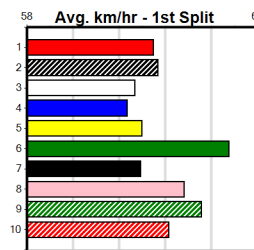

BALLARAT TIER 3 ENDURO PRELUDE 5

Distance: 545m, Race Type: Grade 5 T3, Total Prizemoney: $1,740
1st: $1,150, 2nd: $360, 3rd: $180, 4th: $50

Watchdog Tips:

Bet:

Form Box	Wgt	Dist	Track	Date	Time	BON	Margin	1st/2nd (Time)	PIR	Checked	Comment	WR	Split 1	S/P	Grade

1 BUN WILDFIRE [5]

BDW Bitch Jun-22 Sire: DROOPYS SYDNEY Dam: GYPSY BUN
Owner(s): S Stefanos
Trainer: Jordan Formosa (Heathcote)
Winning Distances: < 300m (0) 300 - 399m (0) 400 - 499m (3) 500 - 599m (0) 600 - 699m (0) > 700m (0)
Winning Weights: 29.2(1) 29.4(1) 29.5(1)

7th (6)	29.3	450	SHP	R5	30-May-24	26.33	25.51	12.00 SHADOWS OF BLUE (25.55)	M/677				7.23	$26.50	X67
5th (1)	29.4	450	SHP	R5	06-Jun-24	26.05	25.52	2.75L SAM'S UNIVERSE (25.87)	M/777				6.74	$10.70	T3-RW
1st (4)	29.2	425	BEN	R9	08-Jun-24	24.61	24.27	3.25L SHE'S TROPIC (24.83)	S/631				6.85	$3.80	7
1st (7)	29.4	450	SHP	R7	13-Jun-24	25.73	25.54	2.00L HELLO LUNA (25.87)	M/343				6.86	$6.80	T3-RW
7th (3)	29.5	500	BEN	R6	21-Jun-24	29.03	27.95	16.00 HOLDEN BALE (27.95)	M/366				6.74	$39.20	RWH
4th (5)	29.5	500	BEN	R8	03-Jul-24	28.78	28.26	7.50L ROCK THE MARJEN (28.26)	M/455				6.83	$6.90	5
4th (4)	29.4	650	SHP	R7	08-Jul-24	38.43	37.62	12.00 JAMARRA (37.62)	Q/2345				17.71	$17.90	RW
5th (7)	28.6	460	GEL	R7	30-Jul-24	26.71	26.07	5.50L SUMMER SPRITZ (26.35)	M/555				6.71	$5.00	RW

Last 3 wins NOT included above

1st (8)	29.5	425	BEN	R2	01-May-24	24.39	24.35	12.00 CHOPPER JUICE (25.18)	M/211				6.76	$1.60	M

Box History

Bx	1st	2nd	3rd	4th	5th	6th	7th	8th
1	1	1			1	1		
2		1				1	2	
3					1		1	
4	1			1				
5				1				
6					1		1	
7	1				2			
8	1							

Prize Best Starts Trk/Dts APM: $3965.00 FSTD 18-3-2-0 0-0-0-0 2621

2 WHATEVER HE SAID [5]

BE Dog Feb-22 Sire: MY REDEEMER Dam: WHATEVER I WANT
Owner(s): W Sutcliffe
Trainer: Patrick Furci (Maribyrnong)
Winning Distances: < 300m (0) 300 - 399m (1) 400 - 499m (2) 500 - 599m (0) 600 - 699m (0) > 700m (0)
Winning Weights: 31.4(1) 31.5(1) 31.7(1)

3rd (1)	32.4	525	MEA	R3	08-Jun-24	30.66	29.80	8.00L HOLDEN BALE (30.12)	Q/2333				5.19	$11.90	X67F
5th (4)	32.4	525	MEA	R1	15-Jun-24	30.96	29.58	12.00 SPELL ON YOU (30.14)	M/5665				5.26	$13.90	RW
4th (8)	32.6	525	MEP	R9	19-Jun-24	30.90	30.06	6.50L DEVIOUS (30.45)	M/5555				5.30	$16.10	X67H
5th (1)	32.0	460	GEL	R5	28-Jun-24	26.30	25.58	8.50L PLAY THE MUSIC (25.73)	M/677				6.83	$4.00	X67
5th (8)	31.9	525	MEP	R3	03-Jul-24	31.00	29.83	8.50L I'M HONEY (30.40)	M/4555				5.31	$3.70	X67
8th (1)	31.3	595	SAP	R2	08-Jul-24	35.27	34.68	8.50L FLAWS AND SINS (34.68)	Q/5557				9.71	$4.40	RW
1st (8)	31.4	350	HVL	R4	23-Jul-24	19.64	19.36	2.00L JEROME (19.77)	Q/1		SW		6.62	$3.20	T3-RW
3rd (3)	31.5	450	BAL	R11	28-Jul-24	26.47	25.57	13.00 KID LUCK (25.62)	M/555				6.83	$3.30	T3-5

Last 3 wins NOT included above

1st (3)	31.5	460	GEL	R3	07-May-24	25.96	25.79	1.5L PSYCHO BUDDY (26.07)	Q/111		SW		6.62	$2.20	M
1st (1)	31.7	460	GEL	R2	17-May-24	25.97	25.87	2.25L CIRCLE THE GLOBE (26.12)	Q/111		SW		6.66	$4.70	7

Box History

Bx	1st	2nd	3rd	4th	5th	6th	7th	8th
1	1		2	1	1			1
2		1						
3	1	1	2					
4					1			
5								
6		1						
7								
8	1			1	2	1		

Prize Best Starts Trk/Dts APM: $7480.00 FSTD 18-3-3-4 0-0-0-0 4456