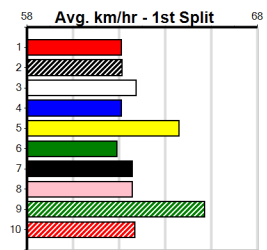

TOWN & COUNTRY LINE MARKING

Distance: 390m, Race Type: Grade 5 T3, Total Prizemoney: $1,530
1st: $1,000, 2nd: $320, 3rd: $160, 4th: $50

Watchdog Tips:

Bet:

Form Box	Wgt	Dist	Track	Date	Time	BON	Margin	1st/2nd (Time)	PIR	Checked	Comment	WR	Split 1	S/P	Grade

MANILA ARTISAN (NSW)[5]

RBD Dog Jul-20 Sire: KINLOCH BRAE Dam: SOLAR PAK Trainer: Jordan Formosa (Heathcote)

Owner(s): J Formosa

Winning Distances: < 300m (0) 300 - 399m (1) 400 - 499m (5) 500 - 599m (0) 600 - 699m (0) > 700m (0)

Winning Weights: 29.8(1) 30.0(1) 30.3(1) 31.0(1) 32.7(1) 33.2(1)

6th (4)	33.5	390	SHP	R12	24-Jun-24	22.50	21.92	2.00L ZIPPING LIZZO (22.37)	M/66	.	.	.	8.79	$47.10	5
2nd (2)	33.7	390	SHP	R12	27-Jun-24	22.99	22.29	1.25L CLARA STELLA (22.92)	M/54	.	.	.	8.86	$10.90	5
6th (5)	33.8	390	SHP	R11	04-Jul-24	22.99	22.18	7.00L WE ARE SOUTH (22.52)	M/66	.	.	.	8.93	$15.50	T3-5
5th (3)	33.9	390	SHP	R3	08-Jul-24	22.87	22.00	2.75L LET'S EMBRACE (22.69)	M/53	.	.	.	8.67	$57.70	5
8th (5)	33.7	425	BEN	R5	17-Jul-24	25.30	24.18	8.50L GAS MAN (24.74)	M/778	.	.	.	7.09	$49.20	T3-5
5th (3)	34.0	390	SHP	R4	19-Jul-24	23.09	22.28	8.50L KNICKED OFF (22.51)	M/65	.	.	.	9.09	$9.90	5
5th (8)	34.1	425	BEN	R10	24-Jul-24	24.82	24.31	7.50L MIDNIGHT MARILYN (24.31)	M/455	.	.	.	6.83	$4.00	5
2nd (1)	33.6	400	GEL	R6	30-Jul-24	23.46	22.64	0.25L AUSSIE BRONZE (23.45)	M/12	.	.	.	8.71	$9.30	5

Last 3 wins NOT included above

1st (1)	31.0	400	GEL	R12	11-May-23	22.94	22.30	0.50L NOTORIOUS DIESEL (22.97)	M/11	.	.	.	8.59	$5.60	T3-5
1st (5)	33.2	390	SHP	R5	26-Oct-23	22.95	22.36	1.75L ASTON GRAY (23.06)	Q/31	.	.	.	8.55	$3.50	5
1st (7)	32.7	425	BEN	R10	01-May-24	24.56	24.35	0.10L MIDNIGHT MARILYN (24.57)	M/111	.	.	.	6.68	$19.10	5

Box History

Bx	1st	2nd	3rd	4th	5th	6th	7th	8th
1	2	4	1	1	1			
2								
3			1		2	2		
4	1	1	1			2	1	
5	2	1		2	1	2	1	2
6				2	1	2	1	
7	1	1	1			2	1	
8					2			

Prize Best Starts Trk/Dts APM: $12291.25, 22.35(2)-27/3/23, 57-6-11-4, 6-0-2-1, 2146