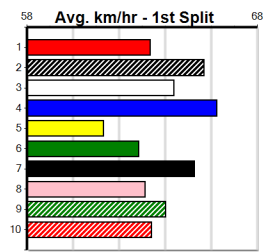

*** NO RESERVE ***

Sire: Dam: Trainer:

Owner(s):

Winning Distances: < 300m (0) 300 - 399m (0) 400 - 499m (0) 500 - 599m (0) 600 - 699m (0) > 700m (0)

Winning Weights:

Box History

PAWA OF BUDDY AT STUD

Distance: 450m, Race Type: Grade 5 T3, Total Prizemoney: \$1,530
1st: \$1,000, 2nd: \$320, 3rd: \$160, 4th: \$50