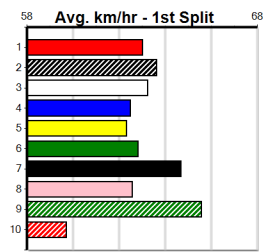

BALLARAT TIER 3 ENDURO PRELUDE 4

Distance: 545m, Race Type: Grade 5 T3, Total Prizemoney: $1,740
1st: $1,150, 2nd: $360, 3rd: $180, 4th: $50

Watchdog Tips: [ ] [ ] [ ] [ ] [ ] [ ] [ ] [ ] [ ] [ ] Bet: [ ] [ ] [ ] [ ] [ ] [ ] [ ] [ ] [ ] [ ]

ASTON ZULU [5]
BK Dog Oct-19 Sire: ASTON KIMETTO Dam: ASTON GISLE
Owner(s): L Mallia
Trainer: Laurie Mallia (Tarneit)
Winning Distances: < 300m (0) 300 - 399m (0) 400 - 499m (6) 500 - 599m (5) 600 - 699m (0) > 700m (0)
Winning Weights: 33.0(1) 33.5(1) 33.8(2) 33.9(1) 34.0(2) 34.1(1) 34.2(1) 34.3(2)
Box History table and Prize Best Starts table included.

CARIBBEAN [5]
BK Dog Nov-21 Sire: FLYING RICCIARDO Dam: FLOWING
Owner(s): S Brincat
Trainer: Stephen Brincat (Albanvale)
Winning Distances: < 300m (0) 300 - 399m (0) 400 - 499m (2) 500 - 599m (3) 600 - 699m (0) > 700m (0)
Winning Weights: 34.1(1) 34.6(1) 34.7(1) 34.8(1) 35.0(1)
Box History table and Prize Best Starts table included.

ARMAGH [5]
BK Dog Oct-21 Sire: SHIMA SHINE Dam: LIZZIE'S ENTITY
Owner(s): D Knight
Trainer: Donna Knight (Talbot)
Winning Distances: < 300m (0) 300 - 399m (0) 400 - 499m (1) 500 - 599m (2) 600 - 699m (0) > 700m (1)
Winning Weights: 29.6(1) 30.6(2) 31.2(1)
Box History table and Prize Best Starts table included.

MORAINÉ MARCO [5]
WBK Dog Nov-20 Sire: MY REDEEMER Dam: RADIO SILENT
Owner(s): MORAINÉ (SYN), G Judd, S Judd
Trainer: Peter Fulton (Ecklin South)
Winning Distances: < 300m (0) 300 - 399m (1) 400 - 499m (2) 500 - 599m (3) 600 - 699m (0) > 700m (0)
Winning Weights: 31.6(1) 31.8(1) 32.0(1) 32.5(2) 32.6(1)
Box History table and Prize Best Starts table included.

OUR BOY ROO [5]
BEF Dog Oct-21 Sire: AUSSIE INFRARED Dam: POTENT
Owner(s): S Smith
Trainer: Simon Smith (Brookfield)
Winning Distances: < 300m (0) 300 - 399m (0) 400 - 499m (2) 500 - 599m (1) 600 - 699m (0) > 700m (0)
Winning Weights: 33.6(1) 33.8(1) 34.2(1)
Box History table and Prize Best Starts table included.