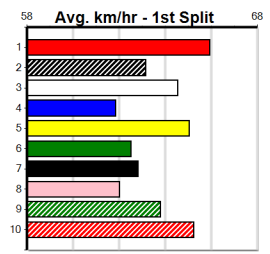

SOUTHERN SHEETMETAL

Distance: 390m, Race Type: Grade 5 T3, Total Prizemoney: $1,530
1st: $1,000, 2nd: $320, 3rd: $160, 4th: $50

Watchdog Tips: ☐ ☐ ☐ ☐ ☐

Bet:

JUNIOR PISTOL [5]
BK Dog Apr-21 Sire: BANJO BOY Dam: PISTOL Trainer: John Carr (Devon Meadows)
Owner(s): A Carr
Winning Distances: < 300m (0) 300 - 399m (7) 400 - 499m (2) 500 - 599m (0) 600 - 699m (0) > 700m (0)
Winning Weights: 27.3(1) 27.4(1) 27.6(1) 27.9(1) 28.1(1) 28.4(2) 28.7(1) 29.2(1)

Box	1st	2nd	3rd	4th	5th	6th	7th	8th
1	1	1	2	1	2			
2	1	1	2	1	2	1	2	
3	2	2	1	1	2			
4	3	2	2	1	2	2	1	
5	1	1	3	2	2	2	2	
6	2	2				2	1	
7	2	1	2	1	1		1	
8	1	2	2				3	

Prize Best Starts Trk/Dts APM: $19620.00, 22.57(4)-16/12/23, 66-9-13-15, 2-1-1-0, 5157

CRACKERJACK BERN [5]
BK Dog Nov-20 Sire: BERNARDO Dam: MAXIMUM OAKS Trainer: Craig Davis (Melton West)
Owner(s): C Davis
Winning Distances: < 300m (0) 300 - 399m (2) 400 - 499m (6) 500 - 599m (0) 600 - 699m (0) > 700m (0)
Winning Weights: 28.6(1) 28.7(1) 28.8(1) 29.3(1) 29.5(1) 29.9(1) 30.5(1) 30.7(1)

Box	1st	2nd	3rd	4th	5th	6th	7th	8th
1	3	2		1		1	1	1
2	1	2		1				
3	1		1	1	1	2		1
4	1	1			2	1		
5	1	1				4	3	1
6	2	1		1	3	1		
7	1		1	1	1			
8	1	3	2	1	1	1		

Prize Best Starts Trk/Dts APM: $14620.00, 22.44(6)-19/12/22, 56-8-9-6, 8-2-1-0, 4250

BERN'S BANJO (NSW)[5]
WBK Bitch Dec-21 Sire: FERNANDO BALE Dam: EL RAPIDO Trainer: Sally Cassar (Brookfield)
Owner(s): S Cassar
Winning Distances: < 300m (0) 300 - 399m (1) 400 - 499m (2) 500 - 599m (0) 600 - 699m (0) > 700m (0)
Winning Weights: 27.0(1) 27.6(1) 27.8(1)

Box	1st	2nd	3rd	4th	5th	6th	7th	8th
1	1				1			
2	1							
3	1	1						1
4	1			1				
5	1	1	2					
6		1						
7			1	1				
8					2			

Prize Best Starts Trk/Dts APM: $5190.00, 22.51(2)-22/7/24, 15-3-3-3, 2-1-1-0, 3316

CAPITAL GAIN [5]
BE Bitch Feb-21 Sire: MY REDEEMER Dam: MADAM BUTTERFLY Trainer: Elizabeth Lloyd (Anakie)
Owner(s): MILLIONAIRES (SYN), J Farrugia, A Farrugia
Winning Distances: < 300m (0) 300 - 399m (6) 400 - 499m (3) 500 - 599m (0) 600 - 699m (0) > 700m (0)
Winning Weights: 26.5(1) 27.2(1) 27.4(1) 27.8(1) 28.5(1) 28.8(2) 28.9(1) 29.0(1)

Box	1st	2nd	3rd	4th	5th	6th	7th	8th
1	3	3	3	2	1	1	1	1
2	1	2			4			
3	2	1	2	3	3	2		
4	1	3		1	2	1	2	
5	1				1	3		
6			2	3	1	1	1	1
7	2		1					
8	1				2			1

Prize Best Starts Trk/Dts APM: $20235.00, 22.21(1)-30/6/24, 61-9-10-9, 17-4-4-2, 4945

VINNY DEWALT (NSW)[5]
BK Dog Feb-20 Sire: MAGIC SPRITE Dam: CLAIR DE LUNE Trainer: Alfred King (Sulky)
Owner(s): A King
Winning Distances: < 300m (0) 300 - 399m (6) 400 - 499m (7) 500 - 599m (0) 600 - 699m (0) > 700m (0)
Winning Weights: 28.0(1) 28.3(1) 29.5(1) 29.6(2) 29.8(1) 29.9(1) 30.3(1) 30.4(1) 30.6(1) 30.8(1) 30.9(1) 31.1(1)

Box	1st	2nd	3rd	4th	5th	6th	7th	8th
1	2	1	5	3	1	1	1	1
2	1	3	3	3	2		3	
3	2	3	2	3	3	1	2	
4	2	1	2	1	2	1	2	3
5	1				1	1	2	
6	2	3	1	1	3	2	1	1
7	2	1	1	2	2		1	
8	1	1	2	3	4			

Prize Best Starts Trk/Dts APM: $30062.14, 22.32(1)-2/11/23, 93-13-12-12, 24-3-3-3, 3371