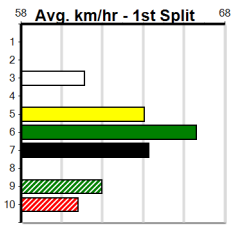

Shepparton

SPORTSBET BS RESPONSIBLY

Distance: 390m, Race Type: Maiden, Total Prizemoney: $2,535
1st: $1,680, 2nd: $520, 3rd: $260, 4th: $75

1

3:04PM
(VIC time)

Watchdog Tips:

0 0 0 0

Bet: