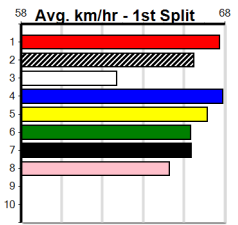

Watchdog Tips: 0 0 0 0 Bet: .