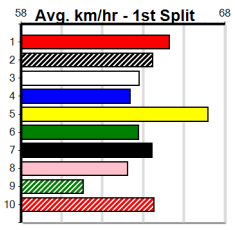

SPORTSBET FINAL

Distance: 450m, Race Type: Mixed 6/7 Final, Total Prizemoney: $3,360
1st: $2,250, 2nd: $690, 3rd: $345, 4th: $75

7

4:57PM
(VIC time)

Watchdog Tips: **0 0 0 0** Bet: **0**