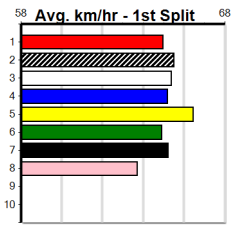

GPP LASER3300

Distance: 450m, Race Type: Grade 5, Total Prizemoney: \$2,925
1st: \$1,950, 2nd: \$600, 3rd: \$300, 4th: \$75

8

5:17PM

(VIC time)

Watchdog Tips:

0 0 0 0

Bet: