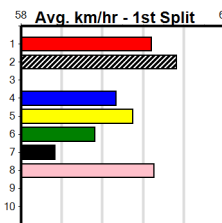

Shepparton

2

3:22PM

(VIC time)

ELITE COLLARS & LEADS

Distance: 450m, Race Type: Maiden, Total Prizemoney: \$2,535

1st: \$1,680, 2nd: \$520, 3rd: \$260, 4th: \$75

Watchdog Tips: