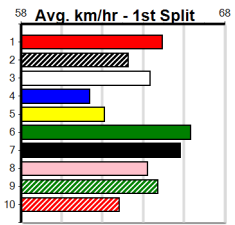

12

6:36PM

(VIC time)

Watchdog Tips: 0 0 0 0 **Bet:** .