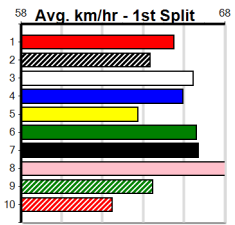

11
6:21PM
(VIC time)

Watchdog Tips: 0 0 0 0 Bet: .