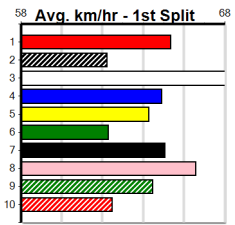

DOWNLOAD THE WATCHDOG APP

Distance: 390m, Race Type: Grade 5, Total Prizemoney: $2,925
1st: $1,950, 2nd: $600, 3rd: $300, 4th: $75

4

3:57PM

(VIC time)

Watchdog Tips: **0 0 0 0** Bet: .