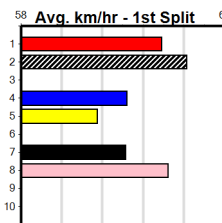

GRV DISTANCE RACING

Distance: 650m, Race Type: Special Event, Total Prizemoney: $4,445
1st: $2,990, 2nd: $920, 3rd: $460, 4th: $75

9

5:39PM

(VIC time)

Watchdog Tips:

0 0 0 0

Bet:

Form Box Weight Dist Track Date Time BON Margin 1st/2nd (Time) PIR Checked Comment W/R Split 1 S/P Grade

1 KRAKEN CHIEF [5]															Winning Boxes							
BK	D	Mar-22 ZAMBORA BROCKIE					KRAKEN KATIE					1	2	3	4	5	6	7	8			
Trainer: Kevin Eyles (Murchison)															1	2	3	4	5	6	7	8
8th	(6)	34.3	600	MEA	R6	11-May-24	35.24	34.45	11.00	LASTON COSTELLO (34.53)	S/8888	.	V7	.	9.82	$21.80	5H	Prize Best Starts	$24,400.00 FSTD 24-8-2-2			
1st	(1)	34.4	600	MEP	R7	24-Jul-24	35.20	35.19	7.50	LERZA SCARLET (35.72)	M/1111	.	SW	.	9.34	$5.00	RWH	Trk/Dst APM	0-0-0-0 $13330			
1st	(4)	34.6	600	MEA	R5	03-Aug-24	34.28	34.28	8.00	STAR STAY (34.83)	M/1111	.	SW	.	9.01	$8.40	RWF					
6th	(6)	34.6	525	MEA	R11	10-Aug-24	30.77	29.91	7.00	DEADLY AVENGER (30.28)	M/5876	.	.	.	5.18	$8.40	5					
Owner(s): EYLES (SYN), K Eyles, H Eyles, D Eyles																						

2 RAYA STAR [5]															Winning Boxes								
BK	B	Nov-21 AUSSIE INFRARED					START A RIOT					1	2	3	4	5	6	7	8				
Trainer: Lisa Hellmuth (Pearcedale)															2	1	2	3	4	5	6	7	8
2nd	(6)	27.5	660	BAL	R6	24-Jul-24	38.33	38.17	2.50	LENDELKE ROAD (38.17)	M/1212	.	.	.	12.58	$3.60	RWF	Prize Best Starts	$33,295.00 FSH 23-6-5-2				
7th	(4)	27.4	600	MEP	R6	31-Jul-24	35.81	34.75	16.00	NICKI WHOOP (34.75)	Q/7788	.	.	.	9.49	$2.50	X45	Trk/Dst APM	0-0-0-0 $19906				
1st	(2)	27.5	650	WBL	R8	08-Aug-24	37.50	37.50	3.00	LOSANNA BALE (37.70)	Q/211	.	.	.	17.44	$3.80	S						
8th	(5)	27.2	600	MEP	R8	14-Aug-24	35.48	34.61	13.00	SUNNYSIDE JO (34.61)	M/8888	.	.	.	9.55	$3.50	X45						
Owner(s): L Hellmuth																							

3 *** VACANT BOX ***															Winning Boxes							
Trainer:																						
Owner(s):																						

4 ENGELKE ROAD [5]															Winning Boxes							
F	D	Jun-22 BEAST UNLEASHED					RUBY GIRL					1	2	3	4	5	6	7	8			
Trainer: Ned McDonald (Pearcedale)															1	2	3	4	5	6	7	8
2nd	(1)	32.3	660	BEN	R9	28-Jun-24	38.25	38.02	2.75	LSMOLDERING DECAY (38.08)	M/3222	.	.	.	4.40	$4.40	X45H	Prize Best Starts	$32,337.14 FSH 18-5-5-3			
1st	(8)	32.6	660	BEN	R8	05-Jul-24	38.05	38.05	0.50	CONTAINER (38.08)	S/7422	.	SW	.	4.34	$7.40	X45F	Trk/Dst APM	0-0-0-0 $25098			
3rd	(8)	33.0	660	BAL	R7	17-Jul-24	38.52	38.22	4.50	FLYING ENVY (38.22)	S/6656	.	.	.	13.14	$4.40	RWH					
1st	(1)	33.0	660	BAL	R6	24-Jul-24	38.17	38.17	2.50	RAYA STAR (38.33)	Q/3331	.	SW	.	12.87	$5.00	RWF					
Owner(s): P Moody																						

5 FINNISS JEWEL [5]															Winning Boxes							
BK	B	Mar-21 FERNANDO BALE					SUFFRAGETTE					1	2	3	4	5	6	7	8			
Trainer: Kayla Cottrell (Pearcedale)															1	2	3	4	5	6	7	8
5th	(2)	26.5	640	SLE	R8	21-Jul-24	37.04	36.43	9.00	LIRON ATLAS (36.43)	M/8755	.	.	.	6.31	$2.30	S	Prize Best Starts	$30,225.00 37.12 26-7-7-5			
2nd	(4)	26.7	660	BEN	R8	26-Jul-24	37.89	37.83	1.00	DRILL SERGEANT (37.83)	M/8432	.	.	.	4.49	$3.20	S	Trk/Dst APM	3-0-2-0 $10061			
3rd	(8)	26.5	715	SAN	R5	01-Aug-24	42.35	41.78	3.5L	FIRE CHAMBER (42.12)	M/5322	.	.	.	6.25	$9.60	SH					
2nd	(5)	26.5	715	SAN	R6	08-Aug-24	42.08	41.72	5.50	MEPUNGA SURPRISE (41.72)	M/5422	.	.	.	6.38	$4.60	X45					
Owner(s): Next Racing (SYN), R Tugwell, L Harris																						

6 *** VACANT BOX ***															Winning Boxes							
Trainer:																						
Owner(s):