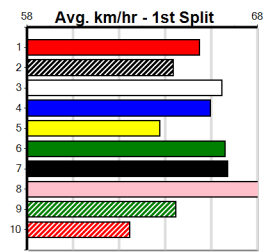

BYERS ELECTRICAL

Distance: 390m, Race Type: Grade 5, Total Prizemoney: $2,925
1st: $1,950, 2nd: $600, 3rd: $300, 4th: $75

Watchdog Tips:

Bet:

Form Box Wgt Dist Track Date Time BON Margin 1st/2nd (Time) PIR Checked Comment W/R Split 1 S/P Grade

GO FOR GOLD [5]
BK Bitch Jun-22 Sire: TOMMY SHELBY Dam: GOLD VEIN
Owner(s): Lucy Racing Syndicate (SYN), S Holmes, R Le sueur
Trainer: Robert Le sueur (Mulwala)
Winning Distances: < 300m (0) 300 - 399m (1) 400 - 499m (3) 500 - 599m (1) 600 - 699m (0) > 700m (0)
Winning Weights: 27.5(1) 27.6(1) 27.7(1) 27.8(2)
Box History table and Prize Best Starts table included.

MILLIE [5]
BD Bitch May-21 Sire: HOOKSY Dam: LEAVE ME OUT
Owner(s): D Jarvis
Trainer: Donald Jarvis (Sydenham)
Winning Distances: < 300m (0) 300 - 399m (8) 400 - 499m (0) 500 - 599m (0) 600 - 699m (0) > 700m (0)
Winning Weights: 29.6(1) 29.8(1) 30.0(1) 30.2(3) 30.3(1) 30.4(1)
Box History table and Prize Best Starts table included.

ASTON NERO (NSW)[5]
BK Dog Feb-22 Sire: AUSSIE INFRARED Dam: FANTASTIC DOTTY
Owner(s): R Borda
Trainer: Ian Garland (Longlea)
Winning Distances: < 300m (0) 300 - 399m (1) 400 - 499m (9) 500 - 599m (2) 600 - 699m (0) > 700m (0)
Winning Weights: 32.0(3) 32.2(2) 32.4(2) 32.5(2) 32.8(3)
Box History table and Prize Best Starts table included.

MR. KIA ORA [5]
WBK Dog Sep-21 Sire: FERNANDO BALE Dam: MILLETT
Owner(s): G Burton
Trainer: Glen Burton (Euroa)
Winning Distances: < 300m (0) 300 - 399m (1) 400 - 499m (3) 500 - 599m (0) 600 - 699m (0) > 700m (0)
Winning Weights: 34.2(1) 34.8(1) 34.9(1) 35.2(1)
Box History table and Prize Best Starts table included.

TWILIGHT KING [5]
BK Dog Feb-21 Sire: AZKABAN Dam: STYLISH BREE
Owner(s): SUNDOWN (SYN), T Van taarling, F Vantaarling, S Van taarling, L Van taarling, S Vantaarling
Trainer: Theo Van taarling (Tallygaroopna)
Winning Distances: < 300m (0) 300 - 399m (4) 400 - 499m (3) 500 - 599m (0) 600 - 699m (0) > 700m (0)
Winning Weights: 28.5(1) 28.7(1) 29.1(1) 29.3(1) 29.5(1) 30.1(1) 30.5(1)
Box History table and Prize Best Starts table included.

1

2

3

4

5