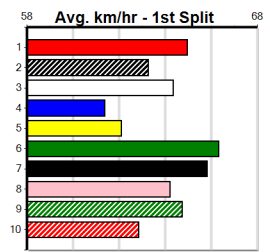

SHEPPARTON WORKWEAR & SAFETY

Distance: 390m, Race Type: Grade 5, Total Prizemoney: $2,925
1st: $1,950, 2nd: $600, 3rd: $300, 4th: $75

Watchdog Tips: ☐ ☐ ☐ ☐ ☐

Bet:

1
DREAMING STAR [5]

BK Bitch Feb-20 Sire: BEAST UNLEASHED Dam: STARS AND LIGHTS Trainer: John Mangion (Numurkah)

Owner(s): J Mangion
Winning Distances: < 300m (0) 300 - 399m (2) 400 - 499m (2) 500 - 599m (0) 600 - 699m (0) > 700m (0)
Winning Weights: 28.8(1) 29.2(1) 29.4(1) 30.0(1)

Rank	Age	Sex	DOB	Time	BON	Margin	1st/2nd (Time)	PIR	Checked	Comment	WR	Split 1	S/P	Grade
4th	(3)	28.6	390	SHP	R12	13-Jun-24	22.82	22.17	3.75L HE MAN (22.56)	M/44	.	.	.	8.71 $13.00 T3-5
3rd	(8)	28.2	390	SHP	R12	20-Jun-24	22.80	22.20	4.75L FOUR BARRELS (22.47)	M/33	.	SW	.	8.65 $8.30 5
7th	(7)	28.2	390	SHP	R12	04-Jul-24	22.94	22.18	7.50L EXPRESS PACK (22.44)	M/34	.	.	.	8.58 $20.80 T3-5
5th	(6)	28.0	390	SHP	R6	06-Jul-24	23.09	22.22	8.00L OCCIPITAL (22.54)	M/75	.	.	.	8.94 $26.70 5
2nd	(6)	28.5	390	SHP	R12	19-Jul-24	22.46	22.28	1.5L IMPRESS SIMBA (22.36)	M/11	.	.	.	8.51 $19.10 5
2nd	(5)	28.9	390	SHP	R3	29-Jul-24	22.35	22.01	2.75L ASTON COOPER (22.16)	M/22	.	.	.	8.46 $11.70 VET
5th	(2)	28.7	390	SHP	R12	05-Aug-24	22.82	22.08	9.50L NIKITA BALE (22.15)	M/55	.	SW	.	8.83 $27.70 5
3rd	(2)	29.0	390	SHP	R5	10-Aug-24	22.68	22.14	4.00L ASTON SHERIFF (22.40)	M/23	.	SW	.	8.83 $5.60 5

Last 3 wins NOT included above

1st	(7)	29.4	450	SHP	R9	17-Aug-23	25.83	25.36	0.50L INTO OBSCURITY (25.85)	Q/233	.	SW	.	6.76 $5.50 T3-RW
1st	(5)	29.2	425	BEN	R10	20-Sep-23	24.55	23.98	1.5L SUNSHINE JACK (24.66)	M/222	.	.	.	6.76 $5.90 T3-6
1st	(5)	28.8	390	SHP	R12	21-Mar-24	22.23	22.23	2.25L KRAKEN ROVER (22.38)	Q/11	.	.	.	8.31 $37.30 T3-5

Box History

Bx	1st	2nd	3rd	4th	5th	6th	7th	8th
1			1	2	2			
2			1	1	3	2		1
3				2	2			
4		1		1				1 1
5	2	1		1	1	1		2
6		1	2	1	1			
7	2				1	1	1	1
8		2	1		1	1		

Prize Best Starts Trk/Dts APM: $8440.00, 22.23(5)-21/3/24, 49-4-5-5, 21-1-2-3, 2191