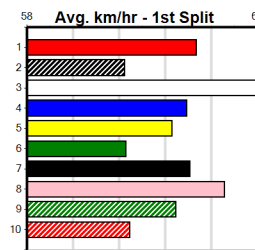

DOWNLOAD THE WATCHDOG APP

Distance: 390m, Race Type: Grade 5, Total Prizemoney: $2,925
1st: $1,950, 2nd: $600, 3rd: $300, 4th: $75

Watchdog Tips:

Bet:

Table header with columns: Form Box, Wgt, Dist, Track, Date, Time, BON, Margin, 1st/2nd (Time), PIR, Checked, Comment, W/R, Split 1, S/P, Grade

Race card for FAR NORTH [5]. Includes details for BK Bitch, Aug-21, Sire: MY REDEEMER, Dam: SCOTTISH PRIDE, Trainer: Jordan Formosa (Heathcote). Lists winning distances, weights, and a list of race results with details like date, time, and prize money.

Box History and Prize Best Starts for FAR NORTH. Box history table shows performance across 8 boxes. Prize Best Starts table shows earnings and starts details.

Race card for IDYLIC POINT [5]. Includes details for BK Bitch, Oct-21, Sire: NEED MY MONEYNOW, Dam: TYCHE DIAMOND, Trainer: Natalie Perkins (Romsey). Lists winning distances, weights, and a list of race results.

Box History and Prize Best Starts for IDYLIC POINT. Box history table and prize best starts table.

Race card for GO GO EVIE [5]. Includes details for DKBD Bitch, Jun-22, Sire: TOMMY SHELBY, Dam: GOLD VEIN, Trainer: Robert Le sueur (Mulwala). Lists winning distances, weights, and a list of race results.

Box History and Prize Best Starts for GO GO EVIE. Box history table and prize best starts table.

Race card for INTEX BALE (NSW)[5]. Includes details for BK Bitch, Nov-21, Sire: DYNA VILLA, Dam: HADEEL BALE, Trainer: Mark Delbridge (Balliang). Lists winning distances, weights, and a list of race results.

Box History and Prize Best Starts for INTEX BALE. Box history table and prize best starts table.

Race card for SONIC TROOPER [5]. Includes details for BK Dog, Feb-21, Sire: HOOKSY, Dam: MOMENT BY MAREE, Trainer: Nicole Lummas (Wangaratta Sout). Lists winning distances, weights, and a list of race results.

Box History and Prize Best Starts for SONIC TROOPER. Box history table and prize best starts table.

1

2

3

4

5