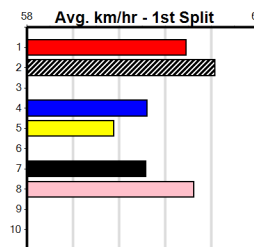

GRV DISTANCE RACING

9

5:39PM

(VIC time)

Distance: 650m, Race Type: Special Event, Total Prizemoney: $4,445
1st: $2,990, 2nd: $920, 3rd: $460, 4th: $75

Watchdog Tips:

Bet:

Form Box	Wgt	Dist	Track	Date	Time	BON	Margin	1st/2nd (Time)	PIR	Checked	Comment	WR	Split 1	S/P	Grade

1 KRAKEN CHIEF [5]

BK Dog Mar-22 Sire: ZAMBORA BROCKIE Dam: KRAKEN KATIE Trainer: Kevin Eyles (Murchison)

Owner(s): EYLES (SYN), K Eyles, H Eyles, D Eyles
Winning Distances: < 300m (0) 300 - 399m (0) 400 - 499m (4) 500 - 599m (2) 600 - 699m (2) > 700m (0)
Winning Weights: 33.5(1) 33.6(1) 33.7(1) 33.9(1) 34.0(2) 34.4(1) 34.6(1)

Box	1st	2nd	3rd	4th	5th	6th	7th	8th
1	1	1	1					
2				1				
3					1			
4						1		
5								3
6							2	1 1
7								
8								

Prize Best Starts Trk/Dts APM: $24400.00 FSTD 24-8-2-2 0-0-0-0 13330

8th (5) 34.8 450 SHP R8 17-Feb-24 25.82 25.09 9.00L RIENDO (25.21) M/888 . . . 7.32 $27.30 SH
6th (7) 34.2 500 BEN R8 24-Mar-24 28.53 28.30 3.5L ESPECIAL PIP (28.30) S/866 . . . 6.84 $4.20 X45
5th (2) 34.2 525 MEA R5 20-Apr-24 30.54 29.87 4.25L MIGHTY QUINN (30.25) M/5766 . . . 5.21 $5.70 5
2nd (7) 34.5 600 MEA R3 04-May-24 35.01 34.64 0.50L LOTTIE INTENTION (34.97) Q/3333 . . . 9.29 $2.20 5
8th (6) 34.3 600 MEA R6 11-May-24 35.24 34.45 11.00L ASTON COSTELLO (34.53) S/8888 . V7 . 9.82 $21.80 5H
1st (1) 34.4 600 MEP R7 24-Jul-24 35.20 35.19 7.50L ERZA SCARLET (35.72) M/11111 . SW . 9.34 $5.00 RWH
1st (4) 34.6 600 MEA R5 03-Aug-24 34.28 34.28 8.00L STAR STAY (34.83) M/11111 . SW . 9.01 $8.40 RWF
6th (6) 34.6 525 MEA R11 10-Aug-24 30.77 29.91 7.00L DEADLY AVENGER (30.28) M/5876 . . . 5.18 $8.40 5

Last 3 wins NOT included above

1st (6) 33.9 450 SHP R5 11-Dec-23 25.52 25.23 1.00L ASHLEE MY GIRL (25.59) S/633 . . . 6.89 $1.80 5
1st (6) 33.5 500 BEN R6 15-Dec-23 28.67 28.33 1.5L FEARLESS MAX (28.76) M/341 . . . 6.88 $2.90 5
1st (7) 34.0 525 MEP R7 10-Jan-24 30.19 29.98 0.50L FEARLESS MAX (30.22) M/3333 . SW . 5.19 $5.50 5