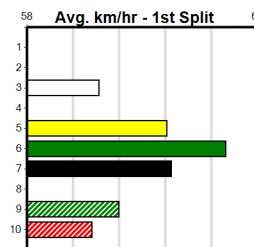

1
3:04PM
(VIC time)

Distance: 390m, Race Type: Maiden, Total Prizemoney: $2,535
1st: $1,680, 2nd: $520, 3rd: $260, 4th: $75

Watchdog Tips: ☐ ☐ ☐ ☐ ☐ **Bet:**

Form Box	Wgt	Dist	Track	Date	Time	BON	Margin	1st/2nd (Time)	PIR	Checked	Comment	WR	Split 1	S/P	Grade

1

GUSTO [M]
BK Dog Mar-22 Sire: EQUALIZER Dam: UTOPIA
Owner(s): SEE THE DREAM (SYN), S Buccilli, B Buccilli
Winning Distances: < 300m (0) 300 - 399m (0) 400 - 499m (0) 500 - 599m (0) 600 - 699m (0) > 700m (0)
Winning Weights:
F (1) 33.8 390 SHP R1 01-Jul-24 0.00 22.00 . FORETOPMAN (22.40) . V0 . $10.00 M

Trainer: Peter Frost (Heathcote)

Box History

Bx	1st	2nd	3rd	4th	5th	6th	7th	8th
1								
2								
3								
4								
5								
6								
7								
8								

Last 3 wins NOT included above

Prize Best	$0.00
Starts	1-0-0-0
Trk/Dts	0-0-0-0
APM	0

2

CROWNED BEST [M]
WBK Bitch Jun-22 Sire: TOMMY SHELBY Dam: GOLD VEIN
Owner(s): R Le sueur
Winning Distances: < 300m (0) 300 - 399m (0) 400 - 499m (0) 500 - 599m (0) 600 - 699m (0) > 700m (0)
Winning Weights:

Trainer: David Grindley (Corowa)

Box History

Bx	1st	2nd	3rd	4th	5th	6th	7th	8th
1								
2								
3								
4								
5								
6								
7								
8								

Last 3 wins NOT included above

Prize Best	$0
Starts	0-0-0-0
Trk/Dts	0-0-0-0
APM	0

3

SINALOA ICON [M]
BK Bitch Jul-22 Sire: JARVIS BALE Dam: TIJUANA ICON
Owner(s): Sullivan Sullivan (SYN), R Sullivan, M Sullivan
Winning Distances: < 300m (0) 300 - 399m (0) 400 - 499m (0) 500 - 599m (0) 600 - 699m (0) > 700m (0)
Winning Weights:
4th (3) 25.4 390 SHP R2 12-Aug-24 23.19 22.05 16.00 WORLD WAR (22.12) M/63 . 8.97 $20.80 M

Trainer: Marien Sullivan (East Shepparton)

Box History

Bx	1st	2nd	3rd	4th	5th	6th	7th	8th
1								
2								
3								
4				1				
5								
6								
7								
8								

Last 3 wins NOT included above

Prize Best	$75.00
Starts	23.19(3)-12/8/24
Trk/Dts	1-0-0-0
APM	75

4

JAICOS [M]
BK Dog Dec-22 Sire: AUSSIE INFRARED Dam: FREYA THE SLAYER
Owner(s): KANE IT (SYN), R Bloomfield, K Ralston
Winning Distances: < 300m (0) 300 - 399m (0) 400 - 499m (0) 500 - 599m (0) 600 - 699m (0) > 700m (0)
Winning Weights:

Trainer: Roger Bloomfield (Benalla)

Box History

Bx	1st	2nd	3rd	4th	5th	6th	7th	8th
1								
2								
3								
4								
5								
6								
7								
8								

Last 3 wins NOT included above

Prize Best	$0
Starts	0-0-0-0
Trk/Dts	0-0-0-0
APM	0

5

SCOTT LIL DIVA [M]
BK Bitch Sep-22 Sire: ASTON RUPEE Dam: WHODAT DIVA
Owner(s): E Scott
Winning Distances: < 300m (0) 300 - 399m (0) 400 - 499m (0) 500 - 599m (0) 600 - 699m (0) > 700m (0)
Winning Weights:
6th (2) 25.3 390 SHP R2 05-Aug-24 23.24 22.08 12.00 SODA PHOENIX (22.46) M/55 . SW . 8.82 $11.00 M
3rd (6) 25.4 390 SHP R1 12-Aug-24 22.36 22.05 4.50L OUR REGARDS (22.05) M/33 . . 8.64 $36.80 M

Trainer: Emma Scott (Tatura)

Box History

Bx	1st	2nd	3rd	4th	5th	6th	7th	8th
1								
2						1		
3								
4								
5								
6			1					
7								
8								

Last 3 wins NOT included above

Prize Best	$260.00
Starts	22.36(6)-12/8/24
Trk/Dts	2-0-0-1
APM	260