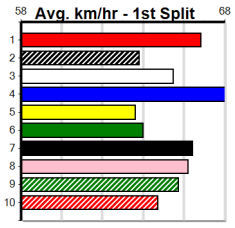

SPORTSBET GREEN TICKS

Distance: 350m, Race Type: Grade 5 T3, Total Prizemoney: $1,530
1st: $1,000, 2nd: $320, 3rd: $160, 4th: $50

Watchdog Tips: 0 0 0 0 Bet:

Main table containing race details for 9 races (1-9), including horse names, trainers, owners, and winning boxes. Each race entry includes a header with race number and name, followed by a table of horse performance data and a 'Winning Boxes' summary table.