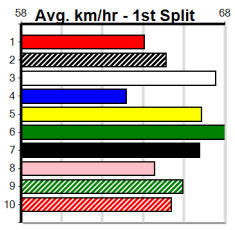

PITSTOP MOWER REPAIRS

Distance: 300m, Race Type: Grade 5 T3, Total Prizemoney: $1,530
1st: $1,000, 2nd: $320, 3rd: $160, 4th: $50

11

2:27PM

(VIC time)

Watchdog Tips: **0 0 0 0** Bet: **0**