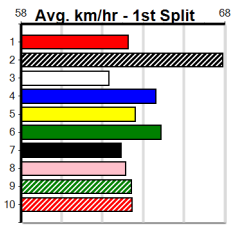

JVDM GREEN LIGHT ON PODCAST

Distance: 300m, Race Type: Grade 5 T3, Total Prizemoney: $1,530
1st: $1,000, 2nd: $320, 3rd: $160, 4th: $50

12

2:44PM
(VIC time)

Watchdog Tips: **0** **0** **0** **0** Bet: **0**