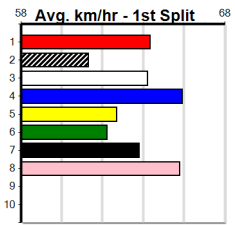

Watchdog Tips:

0 0 0 0

Bet: