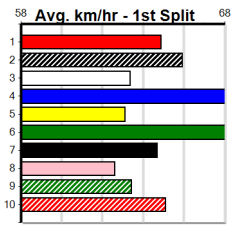

HEALESVILLE FOOTBALL NETBALL CLUB

Distance: 300m, Race Type: Grade 5 T3, Total Prizemoney: $1,530
1st: $1,000, 2nd: $320, 3rd: $160, 4th: $50

3

11:45AM

(VIC time)

Watchdog Tips: 0 0 0 0 **Bet:** .