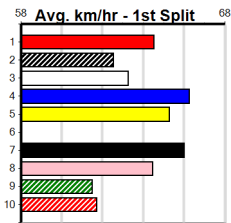

10

2:09PM
(VIC time)

Watchdog Tips: **0 0 0 0** Bet: **0**