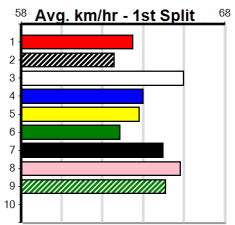

Healesville

MONTROSE IGA LIQUOR

Distance: 300m, Race Type: Tier 3 - Grade 6, Total Prizemoney: $1,530
1st: $1,000, 2nd: $320, 3rd: $160, 4th: $50

2

11:27AM
(VIC time)

Watchdog Tips: **0 0 0 0** Bet: **0**