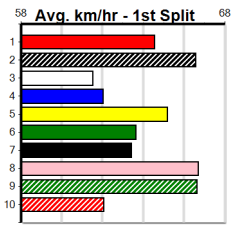

5
12:20PM
(VIC time)

Watchdog Tips: 0 0 0 0 Bet: .

Main table containing race details for 10 races (REDGUM FLYER, GOLDEN COAST, CHERRY RED, SQUIGGLY PAPA, SAPPHIRE SPEED, COMPTON GUMDROPS, WHAT'S THAT, NEW WAVE WHINE, HOWE PIE, HURRICANE MAX). Each race entry includes horse details, trainer, and a 'Winning Boxes' table.