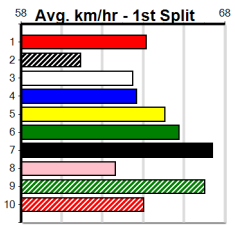

Healesville

"THE SHED" @ Healesville Greys

Distance: 350m, Race Type: Grade 5 T3, Total Prizemoney: $1,530
1st: $1,000, 2nd: $320, 3rd: $160, 4th: $50

6

12:42PM

(VIC time)

Watchdog Tips:

0 0 0 0

Bet: