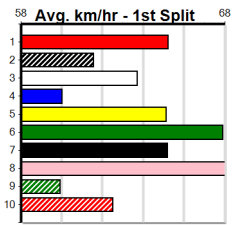

STRAIGHT RACING...GREAT RACING

Distance: 350m, Race Type: Tier 3 - Maiden, Total Prizemoney: $1,530
1st: $1,000, 2nd: $320, 3rd: $160, 4th: $50

9

1:44PM

(VIC time)

Watchdog Tips: **0 0 0 0** Bet: **.**