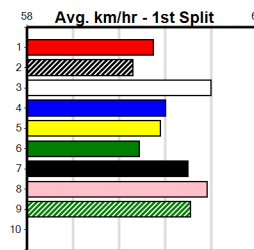

Watchdog Tips:

Bet:

Form	Box	Wgt	Dist	Track	Date	Time	BON	Margin	1st/2nd (Time)	PIR	Checked	Comment	WR	Split 1	S/P	Grade

LITTLE MISS ENVY [6]
BK Bitch Nov-21 Sire: SHIMA SHINE Dam: IT'S A DIVA Trainer: Nicholas Johnston (Tooborac)
Owner(s): N Johnston
Winning Distances: < 300m (0) 300 - 399m (2) 400 - 499m (0) 500 - 599m (0) 600 - 699m (0) > 700m (0)
Winning Weights: 27.0(1) 28.9(1)

2nd (6)	26.9	425	BEN	R4	28-Mar-24	24.33	24.02	1.00L	STELLA ROSE (24.28)	M/322				6.71	$10.20	T3-7
2nd (7)	27.2	390	SHP	R3	04-Apr-24	22.46	22.20	0.75L	ORIENTAL AURORA (22.42)	M/33				8.72	$2.70	T3-7
4th (8)	26.9	400	GEL	R9	09-Apr-24	23.24	22.46	3.75L	ASTON BAHT (22.98)	M/35				8.67	$2.20	X67H
7th (6)	26.8	425	BEN	R4	14-Apr-24	24.79	24.03	7.50L	BUSHMAN'S ARCHIE (24.28)	M/577				6.79	$5.80	T3-7
6th (3)	26.7	425	BEN	R3	08-May-24	25.07	23.97	9.50L	SPIT THE CHIPS (24.42)	M/776				6.85	$4.60	T3-7
6th (3)	27.3	390	WBL	R3	13-May-24	22.89	22.34	4.75L	YAALA JUNIOR (22.57)	M/45				8.92	$7.00	T7
1st (5)	27.0	300	HVL	R2	02-Aug-24	17.11	16.98	2.00L	WHO YOU KISSIN' (17.24)	M/4				4.09	$2.70	T3-7
3rd (1)	27.2	350	HVL	R10	09-Aug-24	19.99	19.57	6.50L	ANOKE (19.57)	M/5				6.81	$2.60	T3-6

Last 3 wins NOT included above

1st (8)	28.9	300	HVL	R2	13-Dec-23	16.89	16.63	4.00L	ZED'S BACK (17.17)	M/4		SW		3.99	$1.60	M

Prize Best Starts Trk/Dts APM: $5360.00, 16.89(8)-13/12/23, 17-2-4-2, 5-2-0-1, 2254

WHISPER PIE [6]
BD Bitch Mar-22 Sire: GOOD ODDS HARADA Dam: WHITNEY SHOWGIR Trainer: Frank Toth (Pakenham)
Owner(s): B Sands
Winning Distances: < 300m (0) 300 - 399m (2) 400 - 499m (0) 500 - 599m (0) 600 - 699m (0) > 700m (0)
Winning Weights: 27.0(1) 28.2(1)

2nd (8)	28.8	350	TRA	R10	10-Jul-24	20.27	19.79	1.25L	RHINE STAR (20.19)	M/322				6.76	$10.10	RW
6th (2)	28.9	350	TRA	R3	15-Jul-24	21.09	20.27	12.00	SPEEDY PAM (20.28)	S/64				7.10	$4.60	T3-RW
2nd (4)	29.0	300	HVL	R9	18-Jul-24	17.21	16.95	2.00L	LITTLE WHIP (17.08)	M/5				4.06	$21.50	T3-6
3rd (6)	29.3	300	HVL	R9	23-Jul-24	17.24	16.72	3.25L	DOWN SOUTH GIRL (17.01)	M/5				4.13	$8.10	T3-RW
4th (3)	29.0	300	HVL	R10	26-Jul-24	17.09	16.76	3.75L	HEAD HUNTER (16.83)	M/6				4.19	$11.80	T3-6
3rd (1)	29.0	300	HVL	R11	30-Jul-24	17.27	16.89	5.00L	HEAD HUNTER (16.93)	S/5				4.09	$5.70	T3-6
6th (1)	29.1	300	HVL	R3	05-Aug-24	17.34	16.92	4.00L	HAVANA MAGIC (17.07)	M/7				6.87	$6.40	T3-6
4th (1)	29.2	300	HVL	R11	12-Aug-24	17.09	16.88	1.25L	NO MANNERS (17.00)	M/3				4.09	$4.00	6G

Last 3 wins NOT included above

1st (8)	28.2	395	TRA	R2	19-Feb-24	22.29	22.23	3.5L	ZIVA BALE (22.52)	M/111		SW		3.81	$2.90	T3-M	
1st (3)	27.0	395	TRA	R3	18-Mar-24	23.00	22.19	1.00L	ANCHOR BELLE (23.06)	M/776						$2.00	T3-7

Prize Best Starts Trk/Dts APM: $5930.00, 16.79(8)-29/5/24, 34-2-6-6, 9-0-2-2, 2726