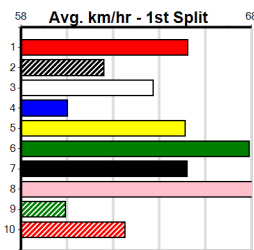

STRAIGHT RACING...GREAT RACING

9

1:44PM

(VIC time)

Distance: 350m, Race Type: Tier 3 - Maiden, Total Prizemoney: $1,530
1st: $1,000, 2nd: $320, 3rd: $160, 4th: $50

Watchdog Tips:

Bet:

Form Box	Wgt	Dist	Track	Date	Time	BON	Margin	1st/2nd (Time)	PIR	Checked	Comment	WR	Split 1	S/P	Grade

1

LUCKY INDEED [M]

WF Bitch May-22 Sire: ALLEN DEED Dam: HUFFLE PUFFLE
Owner(s): M Ebeyer Trainer: David Plumridge (Scoresby)
Winning Distances: < 300m (0) 300 - 399m (0) 400 - 499m (0) 500 - 599m (0) 600 - 699m (0) > 700m (0)
ENG HVL 2024-08-16

Winning Weights:

2nd (4)	26.4	300	HVL	R2	21-Jul-24	17.41	16.52	1.5L CHOJI AKIMICHI (17.30)	M/2				4.13	$6.10	M
8th (3)	26.2	350	HVL	R1	28-Jul-24	20.53	19.29	13.00 MYSTERY TERMS (19.63)	M/8				7.08	$34.60	MH
2nd (6)	26.0	350	HVL	R1	02-Aug-24	20.02	19.11	1.25L I'M A TREASURE (19.94)	M/3				6.81	$8.30	T3-M
6th (2)	26.0	400	WGL	R1	06-Aug-24	24.09	22.37	19.00 FILL YOUR BOOTS (22.77)	M/66				9.22	$12.80	M
3rd (8)	26.1	350	HVL	R2	09-Aug-24	19.96	19.57	1.75L YOU MOWGLI (19.85)	Q/4				6.76	$13.40	T3-M

Last 3 wins NOT included above

Box History

Bx	1st	2nd	3rd	4th	5th	6th	7th	8th
1								
2						1		
3								1
4		1						
5								
6		1						
7								
8			1					

Prize Best $1000.00
Starts 19.96(8)-9/8/24
Trk/Dts 5-0-2-1
APM 3-0-1-1
1000

2

LATE CHANGE [M]

RBD Dog Nov-21 Sire: SUPERIOR PANAMA Dam: KIOMARA
Owner(s): G Doyle Trainer: Deborah Coleman (Lara)
Winning Distances: < 300m (0) 300 - 399m (0) 400 - 499m (0) 500 - 599m (0) 600 - 699m (0) > 700m (0)
ENG HVL 2024-08-16

Winning Weights:

8th (3)	30.6	395	TRA	R1	12-Jul-24	23.42	22.16	14.00 DAINTREE PEGGY (22.50)	M/778				3.98	$18.90	M
7th (2)	30.4	400	GEL	R2	26-Jul-24	23.70	22.39	13.00 MAC AND CHEESE (22.82)	M/57		W		8.92	$24.30	M
2nd (1)	30.4	300	HVL	R9	02-Aug-24	17.56	16.98	4.25L WALTZING INFERNO (17.27)	M/4				4.13	$12.70	T3-M
4th (5)	30.9	390	SHP	R2	08-Aug-24	23.24	22.32	7.50L BOROUGHS BOUND (22.73)	M/44				8.94	$9.50	T3-M

Last 3 wins NOT included above

Box History

Bx	1st	2nd	3rd	4th	5th	6th	7th	8th
1		1						
2							1	
3								1
4								
5				1				
6								
7								
8								

Prize Best $370.00
Starts FSTD
Trk/Dts 4-0-1-0
APM 0-0-0-0
370