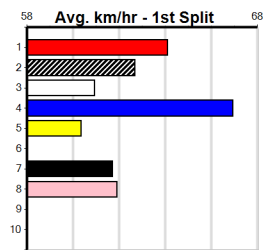

Distance: 350m, Race Type: Tier 3 - Grade 7, Total Prizemoney: $1,530
1st: $1,000, 2nd: $320, 3rd: $160, 4th: $50

Watchdog Tips: [ ] [ ] [ ] [ ] Bet: [ ]

Form Box Wgt Dist Track Date Time BON Margin 1st/2nd (Time) PIR Checked Comment W/R Split 1 S/P Grade

PAW QUAIL (NSW)[7]
BK Bitch Jul-22 Sire: JS FLAMIN ACE Dam: DYNA ADRIA
Owner(s): B Wheeler
Trainer: Robert Camilleri (Lara)
Winning Distances: < 300m (0) 300 - 399m (0) 400 - 499m (1) 500 - 599m (0) 600 - 699m (0) > 700m (0)
Winning Weights: 27.9(1)
Box History table and Prize Best Starts table included.

ROMAN EMPIRE [7]
BK Dog May-22 Sire: ZIPPING GARTH Dam: DREAMY EYES
Owner(s): Eye Candy (SYN), C Wilk, K Gorman
Trainer: Judy Brereton (Tanjil South)
Winning Distances: < 300m (0) 300 - 399m (0) 400 - 499m (1) 500 - 599m (0) 600 - 699m (0) > 700m (0)
Winning Weights: 34.2(1)
Box History table and Prize Best Starts table included.

EASY PIE [7]
BK Dog May-22 Sire: BERNARDO Dam: GLORIOUS
Owner(s): B Sands
Trainer: Brad Sands (Pakenham)
Winning Distances: < 300m (0) 300 - 399m (1) 400 - 499m (0) 500 - 599m (0) 600 - 699m (0) > 700m (0)
Winning Weights: 32.5(1)
Box History table and Prize Best Starts table included.

STURGIS [7]
BD Dog Mar-22 Sire: FERAL FRANKY Dam: MANNERS MATTER
Owner(s): D Winter
Trainer: Debra Winter (Drouin)
Winning Distances: < 300m (0) 300 - 399m (1) 400 - 499m (0) 500 - 599m (0) 600 - 699m (0) > 700m (0)
Winning Weights: 31.3(1)
Box History table and Prize Best Starts table included.

CHOJI AKIMICHI [7]
BK Dog Sep-22 Sire: FERAL FRANKY Dam: LADY PANDORA
Owner(s): A Blake
Trainer: Mary Blake (White Hills)
Winning Distances: < 300m (0) 300 - 399m (1) 400 - 499m (0) 500 - 599m (0) 600 - 699m (0) > 700m (0)
Winning Weights: 39.1(1)
Box History table and Prize Best Starts table included.

1

2

3

4

5