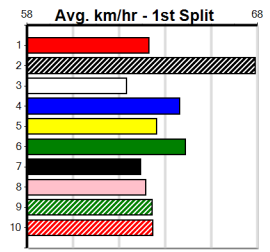

JVDM GREEN LIGHT ON PODCAST

Distance: 300m, Race Type: Grade 5 T3, Total Prizemoney: $1,530
1st: $1,000, 2nd: $320, 3rd: $160, 4th: $50

Watchdog Tips:

Bet:

Table with columns: Form Box, Wgt, Dist, Track, Date, Time, BON, Margin, 1st/2nd (Time), PIR, Checked, Comment, W/R, Split 1, S/P, Grade

SPECIAL SIAN [5]
DKBD Bitch Aug-21 Sire: FERNANDO BALE Dam: SPECIAL KIRST
Owner(s): S Flynn
Trainer: David Plumridge (Scoresby)
Winning Distances: < 300m (0) 300 - 399m (1) 400 - 499m (2) 500 - 599m (0) 600 - 699m (0) > 700m (0)
Winning Weights: 27.6(1) 27.8(1) 28.2(1)
Box History table and Prize Best Starts table included.

RATTLESNAKE RUBY [5]
BK Bitch Nov-20 Sire: BARCIA BALE Dam: ZIPPING ZOE
Owner(s): Lyka (SYN), B Duncan, M Ebeyer, A Verona, P Duncan, J Lindsay, J Cardwell
Trainer: Tony Salpigtidis (Plenty)
Winning Distances: < 300m (0) 300 - 399m (3) 400 - 499m (0) 500 - 599m (0) 600 - 699m (0) > 700m (0)
Winning Weights: 25.0(2) 25.1(1)
Box History table and Prize Best Starts table included.

NO MANNERS [5]
BK Dog Mar-22 Sire: FERAL FRANKY Dam: MANNERS MATTER
Owner(s): R Wood
Trainer: Ronald Wood (Warragul)
Winning Distances: < 300m (0) 300 - 399m (3) 400 - 499m (0) 500 - 599m (0) 600 - 699m (0) > 700m (0)
Winning Weights: 29.2(1) 29.7(1) 30.5(1)
Box History table and Prize Best Starts table included.

GARY KNEW IT [5]
BK Dog Mar-22 Sire: FERNANDO BALE Dam: ANASTASIA
Owner(s): S Randle
Trainer: Kathrynne Tabb (Lara)
Winning Distances: < 300m (0) 300 - 399m (3) 400 - 499m (0) 500 - 599m (0) 600 - 699m (0) > 700m (0)
Winning Weights: 27.2(1) 28.2(1) 28.3(1)
Box History table and Prize Best Starts table included.

ON THE MINT [5]
BDW Dog Feb-21 Sire: FERNANDO BALE Dam: MISS VANE
Owner(s): B Stephens
Trainer: Susan Richards (Devon Meadows)
Winning Distances: < 300m (0) 300 - 399m (7) 400 - 499m (1) 500 - 599m (0) 600 - 699m (0) > 700m (0)
Winning Weights: 32.8(1) 33.4(1) 34.0(1) 34.3(1) 34.9(1) 35.0(1) 35.3(1) 35.7(1)
Box History table and Prize Best Starts table included.

1

2

3

4

5