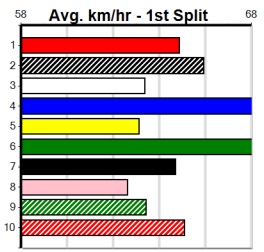

Watchdog Tips:

Bet:

Form Box	Wgt	Dist	Track	Date	Time	BON	Margin	1st/2nd (Time)	PIR	Checked	Comment	WR	Split 1	S/P	Grade

REAL MICKOY [5]
WBK Dog Mar-20 Sire: COSMIC CHIEF Dam: IZUMI
Owner(s): M Campbell
Trainer: Margaret Campbell (Longwarry)
Winning Distances: < 300m (0) 300 - 399m (4) 400 - 499m (1) 500 - 599m (0) 600 - 699m (0) > 700m (0)
Winning Weights: 29.4(2) 29.5(1) 29.9(1) 30.3(1)

5th (6)	30.0	350	TRA	R3	22-Jan-24	20.17	19.81	3.5L BE RUGGED (19.93)	M/76	.	.	.	6.80	$18.10	5
7th (3)	30.5	350	TRA	R4	15-Apr-24	20.51	19.87	6.00L MEDIATOR (20.12)	M/78	.	.	.	6.83	$38.40	5
4th (8)	30.3	350	TRA	R5	20-May-24	20.38	19.98	2.75L BOMBER'S REWARD (20.20)	M/22	.	.	.	6.71	$4.30	T3-5
1st (1)	30.3	350	TRA	R3	03-Jun-24	20.40	20.25	5.00L SNOWY ALFORD (20.74)	M/11	.	SW	.	6.75	$1.40	5
5th (5)	30.2	350	TRA	R4	12-Jun-24	20.78	19.75	9.00L MAKE IT THUNDER (20.17)	M/76	.	.	.	6.90	$21.30	5
6th (3)	30.2	400	WGL	R5	27-Jun-24	23.52	22.85	6.00L MAGIC BEE (23.10)	M/55	.	.	.	8.67	$10.30	5
3rd (5)	30.5	300	HVL	R4	30-Jul-24	17.47	16.89	1.5L DESTINI SPITFIRE (17.37)	M/7	.	.	.	4.10	$7.20	T3-5
5th (3)	30.1	400	WGL	R3	08-Aug-24	23.61	22.66	7.00L CARTEL GLAMOUR (23.15)	M/66	.	.	.	8.70	$17.30	T3-5

Last 3 wins NOT included above

1st (1)	29.9	300	HVL	R1	12-Feb-23	17.03	16.53	0.50L ASTON CRISTIANO (17.07)	Q/1	.	.	.	3.90	$10.10	X67H
1st (2)	29.5	395	TRA	R3	08-Mar-23	22.53	22.14	1.25L DR. CALLIE (22.61)	M/111	.	.	.	3.75	$14.60	X67
1st (6)	29.4	350	TRA	R2	03-May-23	20.17	19.60	2.25L SENSEI PANDAKEN (20.33)	M/11	.	.	.	6.72	$8.30	RW

Box History

Bx	1st	2nd	3rd	4th	5th	6th	7th	8th
1	2	2	1	2	1	1	1	1
2	1	1	1	3	1	1	1	1
3	1	3		3	1	4	2	
4		1	4	1	1	1	1	2
5			3		3	2		
6	1	2		2	1		1	
7					1	4		
8		3		1				

Prize Best Starts Trk/Dts APM
$17260.00
16.88(4)-21/12/22
68-5-12-9
21-1-3-1
1393