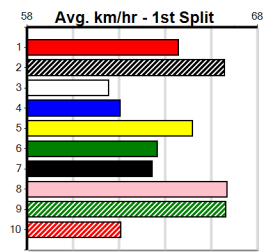

JASON McKEOWN PHOTOGRAPHY

Distance: 350m, Race Type: Grade 5 T3, Total Prizemoney: $1,530
1st: $1,000, 2nd: $320, 3rd: $160, 4th: $50

Watchdog Tips: [ ] [ ] [ ] [ ] Bet: [ ]

REDGUM FLYER [5]
BK Dog Dec-19 Sire: ASTON KIMETTO Dam: JULY ALLEN
Owner(s): C Mcmillan
Trainer: Constance Mcmillan (Drouin)
Winning Distances: < 300m (0) 300 - 399m (7) 400 - 499m (6) 500 - 599m (0) 600 - 699m (0) > 700m (0)
Winning Weights: 29.7(1) 30.0(1) 30.5(1) 30.6(1) 30.7(1) 31.3(1) 31.4(1) 31.5(1) 31.6(1) 31.9(2) 32.0(1) 32.1(1)
Box History table and Prize Best Starts table included.

GOLDEN COAST [5]
F Dog Dec-20 Sire: PAT C SABBATH Dam: UNIQUE JOY
Owner(s): K Norton
Trainer: Kylie Norton (Craigieburn)
Winning Distances: < 300m (0) 300 - 399m (7) 400 - 499m (0) 500 - 599m (0) 600 - 699m (0) > 700m (0)
Winning Weights: 29.9(1) 30.0(1) 31.7(1) 31.8(1) 31.9(2) 32.2(1)
Box History table and Prize Best Starts table included.

CHERRY RED [5]
F Bitch Feb-21 Sire: BERNARDO Dam: STARS AND LIGHTS
Owner(s): R Dunne
Trainer: Ronald Dunne (St Albans)
Winning Distances: < 300m (0) 300 - 399m (2) 400 - 499m (1) 500 - 599m (0) 600 - 699m (0) > 700m (0)
Winning Weights: 29.3(1) 29.6(1) 30.7(1)
Box History table and Prize Best Starts table included.

SQUIGGLY PAPA [5]
BK Dog Feb-21 Sire: MEPUNGA BLAZER Dam: HEADSPACE
Owner(s): BELLE ZAC AND CHARLIE (SYN), M Tabb, S Tabb
Trainer: Mathew Tabb (Lara)
Winning Distances: < 300m (0) 300 - 399m (1) 400 - 499m (6) 500 - 599m (0) 600 - 699m (0) > 700m (0)
Winning Weights: 29.8(1) 29.9(1) 30.2(2) 30.4(2) 31.5(1)
Box History table and Prize Best Starts table included.

SAPPHIRE SPEED [5]
BE Dog Feb-21 Sire: BERNARDO Dam: FERNANDO'S ANGEL
Owner(s): M Williams
Trainer: Maxwell Williams (Pakenham)
Winning Distances: < 300m (0) 300 - 399m (2) 400 - 499m (4) 500 - 599m (1) 600 - 699m (0) > 700m (0)
Winning Weights: 29.4(1) 29.6(2) 29.7(1) 29.8(1) 30.1(1) 30.2(1)
Box History table and Prize Best Starts table included.

1

2

3

4

5