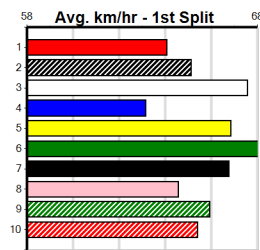

PITSTOP MOWER REPAIRS

Distance: 300m, Race Type: Grade 5 T3, Total Prizemoney: $1,530
1st: $1,000, 2nd: $320, 3rd: $160, 4th: $50

Watchdog Tips:

Bet:

Table with columns: Form Box, Wgt, Dist, Track, Date, Time, BON, Margin, 1st/2nd (Time), PIR, Checked, Comment, W/R, Split 1, S/P, Grade

INTER BUZZ ALONG [5]
BK Dog Jun-20
Sire: ASTON DEE BEE Dam: INTER ELESHA
Trainer: Jennifer Thorpe (Arthurs Creek)
Winning Distances: < 300m (0) 300 - 399m (3) 400 - 499m (8) 500 - 599m (3) 600 - 699m (0) > 700m (0)
Winning Weights: 31.9(1) 32.0(2) 32.1(1) 32.2(1) 32.3(5) 32.5(1) 32.6(1) 32.7(2)
Box History table and Prize Best Starts table included.

BURRA BRICE [5]
BK Dog Jun-21
Sire: FERNANDO BALE Dam: MAGIC MOON DUST
Trainer: Cynthia O'brien (Broadford)
Winning Distances: < 300m (0) 300 - 399m (7) 400 - 499m (0) 500 - 599m (0) 600 - 699m (0) > 700m (0)
Winning Weights: 32.2(2) 32.3(2) 32.8(1) 33.2(1) 34.3(1)
Box History table and Prize Best Starts table included.

RAPIDFIRE LAYLA [5]
BK Bitch Apr-22
Sire: FABREGAS Dam: WYNBURN LUCIFER
Trainer: Claire Allen (Greendale)
Winning Distances: < 300m (0) 300 - 399m (2) 400 - 499m (2) 500 - 599m (0) 600 - 699m (0) > 700m (0)
Winning Weights: 29.1(2) 29.3(1) 30.0(1)
Box History table and Prize Best Starts table included.

ZIPPI MUSTANG [5]
RF Bitch Dec-21
Sire: ALLEN DEED Dam: BLACK MUSTANG
Trainer: Bernie Ender (St Albans)
Winning Distances: < 300m (0) 300 - 399m (3) 400 - 499m (1) 500 - 599m (0) 600 - 699m (0) > 700m (0)
Winning Weights: 25.6(2) 25.8(1) 26.1(1)
Box History table and Prize Best Starts table included.

NEW ARRANGEMENT [5]
BKW Dog Dec-20
Sire: HOOKED ON SCOTCH Dam: VITALISER
Trainer: Grant Walker (Warragul)
Winning Distances: < 300m (0) 300 - 399m (5) 400 - 499m (0) 500 - 599m (0) 600 - 699m (0) > 700m (0)
Winning Weights: 30.0(1) 30.1(1) 30.2(2) 30.3(1)
Box History table and Prize Best Starts table included.