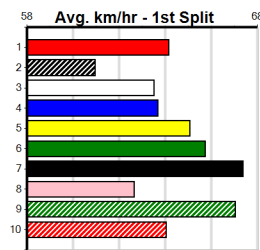

"THE SHED" @ Healesville Greys

Distance: 350m, Race Type: Grade 5 T3, Total Prizemoney: $1,530
1st: $1,000, 2nd: $320, 3rd: $160, 4th: $50

6

12:42PM

(VIC time)

Watchdog Tips:

Bet:

Form Box	Wgt	Dist	Track	Date	Time	BON	Margin	1st/2nd (Time)	PIR	Checked	Comment	WR	Split 1	S/P	Grade

INTER CYBORG [5]

WRF Dog May-21 Sire: FERNANDO BALE Dam: INTER ELESHA
Owner(s): V Johnson
Trainer: Vanessa Johnson (Newborough)
ENG HVL 2024-08-16

Winning Distances: < 300m (0) 300 - 399m (5) 400 - 499m (1) 500 - 599m (1) 600 - 699m (0) > 700m (0)
Winning Weights: 27.9(1) 29.0(2) 29.4(1) 29.5(1) 29.9(1) 31.0(1)

6th (2)	30.0	515	LCN	R7	03-Jun-24	30.56	29.74	8.50L SWEET SUNDOWN (29.99)	0	B			5.35	$8.00	5
1st (7)	29.9	515	LCN	R9	10-Jun-24	30.26	29.78	3.00L WILSON (30.47)	0	SWAB			5.11	$8.50	5
6th (3)	30.1	515	SAP	R6	24-Jun-24	30.96	29.46	21.00 YOGEN BALE (29.55)	M/6666				5.21	$46.40	5H
6th (6)	30.2	525	MEA	R2	29-Jun-24	31.24	29.82	12.00 MR. FAHRENHEIT (30.40)	M/2336				5.16	$24.90	5
6th (5)	30.3	525	MEP	R11	03-Jul-24	31.14	29.83	11.00 WEBLEC WRANGLER (30.40)	M/4566				5.30	$26.20	5
4th (3)	30.3	400	WGL	R12	09-Jul-24	23.43	22.52	6.50L GALLOPING JIMMY (22.99)	M/44				8.76	$82.20	5
5th (8)	30.7	350	HVL	R8	12-Jul-24	19.81	19.47	3.00L ASTON MONARCHY (19.61)	Q/2				6.57	$27.00	T3-5
5th (6)	29.8	435	SLE	R7	24-Jul-24	25.22	24.44	4.25L BE A CHARACTER (24.93)	M/234				5.36	$17.50	5

Last 3 wins NOT included above

1st (2)	29.5	350	HVL	R8	07-Jul-23	19.64	19.50	1.25L PURE PROMISE (19.72)	Q/8		V3		6.55	$6.60	T3-5
1st (8)	29.4	350	TRA	R12	27-Jul-23	19.91	19.81	1.75L NO DOORS (20.02)	M/11				6.62	$3.30	T3-5
1st (4)	31.0	350	TRA	R12	18-Dec-23	20.31	20.17	3.25L CHILLY BIN (20.54)	Q/22		SW		6.72	$2.20	5

Box History

Bx	1st	2nd	3rd	4th	5th	6th	7th	8th
1		2						1
2	2	3						
3			1	1	2	4		1
4	2			2	1			2
5		1	2			1	1	
6		3	1			1	5	
7	2	1	1		3	1	1	3
8	1		1		2			1

Prize Best Starts Trk/Dts APM: $20055.00, 19.61(3)-16/6/23, 65-7-10-4, 13-2-0-0, 6128