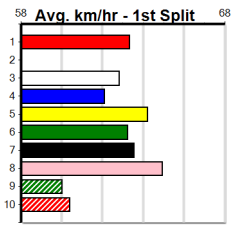

ENG WBL 2024-08-20

Horsham

2

5:24PM

(VIC time)

HORSHAM DOORS & GLASS

Distance: 410m, Race Type: Maiden, Total Prizemoney: \$2,535
1st: \$1,680, 2nd: \$520, 3rd: \$260, 4th: \$75

Watchdog Tips: 4 8 6 1 **Bet:** Quinella 4/8 (\$10 for 1000%)