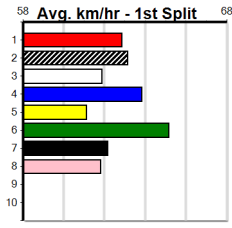

Horsham

9
7:47PM
(VIC time)

SHIMA SHINE AT STUD

Distance: 410m, Race Type: Mixed 6/7, Total Prizemoney: $2,925
1st: $1,950, 2nd: $600, 3rd: $300, 4th: $75

Watchdog Tips: **0** **0** **0** **0** Bet: