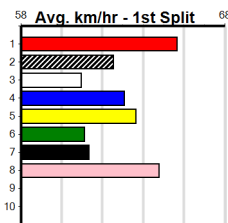

Horsham

3
5:43PM

(VIC time)

CHS GROUP

Distance: 410m, Race Type: Grade 7, Total Prizemoney: $2,925

1st: $1,950, 2nd: $600, 3rd: $300, 4th: $75

Watchdog Tips: [0] [0] [0] [0] **Bet:** .

Form Box Weight Dist Track Date Time BON Margin 1st/2nd (Time) PIR Checked Comment W/R Split 1 S/P Grade

1 MR. OLAF [7] Biks															Winning Boxes							
WBK	D	Dec-21	FERNANDO BALE			GOLD AZALEA					1	2	3	4	5	6	7	8				
Trainer: Darrell Leathan (Maryborough)															<table border="1"> <tr><td>1</td><td>2</td><td>3</td><td>4</td><td>5</td><td>6</td><td>7</td><td>8</td></tr> <tr><td></td><td></td><td></td><td></td><td></td><td></td><td></td><td>1</td></tr> <tr><td>Prize</td><td></td><td></td><td></td><td></td><td></td><td></td><td>$1,570.00</td></tr> <tr><td>Best</td><td></td><td></td><td></td><td></td><td></td><td></td><td>24.18</td></tr> <tr><td>Starts</td><td></td><td></td><td></td><td></td><td></td><td></td><td>8-1-0-1</td></tr> <tr><td>Trk/Dst</td><td></td><td></td><td></td><td></td><td></td><td></td><td>3-0-0-1</td></tr> <tr><td>APM</td><td></td><td></td><td></td><td></td><td></td><td></td><td>$818</td></tr> </table>							
7th (6)	30.8	407	ROC	R3	08-May-24	25.08	23.35	20.00LBUCKAROO (23.71)														
6th (2)	30.9	410	HOR	R9	13-Jul-24	24.35	23.35	11.00LASTON DALTRY (23.63)														
3rd (3)	31.3	410	HOR	R2	06-Aug-24	24.18	23.13	3.5LPAW BRADLEY (23.94)			Q/11	.	.	.	.	.	.	.	.	.		
5th (8)	31.6	410	HOR	R2	13-Aug-24	24.23	23.10	14.00LXENI BALE (23.32)			M/33	.	.	.	.	.	.	.	.	.		

2 PAW NELVIN (NSW)[7]															Winning Boxes							
WF	D	Aug-22	FERNANDO BALE			XAMIRA BALE					1	2	3	4	5	6	7	8				
Trainer: Jordan Mcquillen (Lara)															<table border="1"> <tr><td>1</td><td>2</td><td>3</td><td>4</td><td>5</td><td>6</td><td>7</td><td>8</td></tr> <tr><td></td><td></td><td></td><td></td><td></td><td></td><td></td><td>1</td></tr> <tr><td>Prize</td><td></td><td></td><td></td><td></td><td></td><td></td><td>$1,000.00</td></tr> <tr><td>Best</td><td></td><td></td><td></td><td></td><td></td><td></td><td>24.09</td></tr> <tr><td>Starts</td><td></td><td></td><td></td><td></td><td></td><td></td><td>6-1-0-0</td></tr> <tr><td>Trk/Dst</td><td></td><td></td><td></td><td></td><td></td><td></td><td>1-0-0-0</td></tr> <tr><td>APM</td><td></td><td></td><td></td><td></td><td></td><td></td><td>$1000</td></tr> </table>							
7th (8)	29.9	390	BAL	R1	22-May-24	23.33	21.85	14.00LLETHAL AVENGER (22.41)			M/56	.	.	.	.	.	.	.	.	.		
8th (6)	30.7	460	GEL	R3	18-Jun-24	27.35	25.76	23.00LHOT SAKI (25.76)			M/457	.	.	.	.	.	.	.	.	.		
6th (2)	30.3	400	GEL	R3	25-Jun-24	23.42	22.50	7.00LPAW VINCE (22.93)			M/54	.	.	.	.	.	.	.	.	.		
1st (7)	31.3	390	WBL	R2	12-Aug-24	22.53	22.25	1.25LCLINDY'S GEM (22.61)			M/22	.	.	.	.	.	.	.	.	.		

3 HEATHER BALE (NSW)[7]															Winning Boxes							
F	B	Mar-22	FERNANDO BALE			IDRIA BALE					1	2	3	4	5	6	7	8				
Trainer: Jordan Mcquillen (Lara)															<table border="1"> <tr><td>1</td><td>2</td><td>3</td><td>4</td><td>5</td><td>6</td><td>7</td><td>8</td></tr> <tr><td></td><td>1</td><td></td><td></td><td></td><td></td><td></td><td></td></tr> <tr><td>Prize</td><td></td><td></td><td></td><td></td><td></td><td></td><td>$1,605.00</td></tr> <tr><td>Best</td><td></td><td></td><td></td><td></td><td></td><td></td><td>FSH</td></tr> <tr><td>Starts</td><td></td><td></td><td></td><td></td><td></td><td></td><td>13-1-0-3</td></tr> <tr><td>Trk/Dst</td><td></td><td></td><td></td><td></td><td></td><td></td><td>0-0-0-0</td></tr> <tr><td>APM</td><td></td><td></td><td></td><td></td><td></td><td></td><td>$1412</td></tr> </table>							
3rd (5)	24.9	400	GEL	R2	04-Jun-24	23.72	22.69	1.75LSHAKA BIG CHIEF (23.60)			S/34	.	.	.	.	.	.	.	.	.		
4th (7)	24.5	400	GEL	R2	11-Jun-24	23.38	22.65	11.00LSCOTLAND YARD (22.65)			S/86	.	.	.	.	.	.	.	.	.		
1st (2)	24.8	390	WBL	R1	05-Aug-24	22.64	22.42	3.25LHARDSTYLE GRACIE (22.86)			Q/11	.	.	.	.	.	.	.	.	.		
3rd (6)	25.0	390	WBL	R9	12-Aug-24	22.61	22.25	4.00LWAIKURA'S WAY (22.34)			M/44	.	.	.	.	.	.	.	.	.		

4 LEKTRA DAMIAN [7]															Winning Boxes							
BK	D	Oct-22	FERAL FRANKY			LEKTRA RAINBOW					1	2	3	4	5	6	7	8				
Trainer: Sharon Bradley (Toolong)															<table border="1"> <tr><td>1</td><td>2</td><td>3</td><td>4</td><td>5</td><td>6</td><td>7</td><td>8</td></tr> <tr><td></td><td></td><td></td><td></td><td></td><td></td><td></td><td>1</td></tr> <tr><td>Prize</td><td></td><td></td><td></td><td></td><td></td><td></td><td>$1,075.00</td></tr> <tr><td>Best</td><td></td><td></td><td></td><td></td><td></td><td></td><td>FSH</td></tr> <tr><td>Starts</td><td></td><td></td><td></td><td></td><td></td><td></td><td>5-1-0-0</td></tr> <tr><td>Trk/Dst</td><td></td><td></td><td></td><td></td><td></td><td></td><td>0-0-0-0</td></tr> <tr><td>APM</td><td></td><td></td><td></td><td></td><td></td><td></td><td>$860</td></tr> </table>							
4th (1)	34.0	425	BEN	R9	21-Jun-24	24.29	23.62	5.00LLULU'S RIDE (23.94)			M/764	.	.	.	.	.	.	.	.	.		
5th (4)	34.2	450	WBL	R5	04-Jul-24	26.18	25.17	7.50LWAVERING (25.66)			M/744	.	.	.	.	.	.	.	.	.		
7th (3)	33.3	512	MTG	R8	14-Jul-24	30.93	29.70	16.00LHUNTSMAN (29.85)			.	.	.	.	.	.	.	.	.	.		
7th (7)	32.8	450	WBL	R6	22-Jul-24	26.87	25.72	16.00LSENSES FAIL (25.77)			M/777	.	.	.	.	.	.	.	.	.		

5 MAKE US DREAM [7]															Winning Boxes							
BE	B	Apr-22	MY REDEEMER			LIVERPOOL FLYER					1	2	3	4	5	6	7	8				
Trainer: Gregory Mcrae (Smythes Creek)															<table border="1"> <tr><td>1</td><td>2</td><td>3</td><td>4</td><td>5</td><td>6</td><td>7</td><td>8</td></tr> <tr><td></td><td>1</td><td></td><td></td><td></td><td></td><td></td><td></td></tr> <tr><td>Prize</td><td></td><td></td><td></td><td></td><td></td><td></td><td>$3,080.00</td></tr> <tr><td>Best</td><td></td><td></td><td></td><td></td><td></td><td></td><td>24.38</td></tr> <tr><td>Starts</td><td></td><td></td><td></td><td></td><td></td><td></td><td>20-1-6-1</td></tr> <tr><td>Trk/Dst</td><td></td><td></td><td></td><td></td><td></td><td></td><td>1-0-0-0</td></tr> <tr><td>APM</td><td></td><td></td><td></td><td></td><td></td><td></td><td>$1552</td></tr> </table>							
5th (1)	22.2	400	GEL	R9	25-Jun-24	23.10	22.50	7.50LYAMGATA BALE (22.59)			Q/43	.	.	.	.	.	.	.	.	.		
6th (5)	22.3	390	WBL	R2	04-Jul-24	23.88	22.08	17.00LTUBMAN'S LEGACY (22.73)			M/76	.	.	.	.	.	.	.	.	.		
7th (3)	22.3	410	HOR	R9	13-Jul-24	24.38	23.35	11.00LASTON DALTRY (23.63)			M/58	.	.	.	.	.	.	.	.	.		
2nd (2)	22.2	400	GEL	R10	13-Aug-24	23.24	22.63	3.00LASTON SEAN (23.04)			M/22	.	.	.	.	.	.	.	.	.