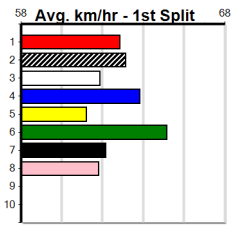

Horsham

SHIMA SHINE AT STUD

Distance: 410m, Race Type: Mixed 6/7, Total Prizemoney: \$2,925
1st: \$1,950, 2nd: \$600, 3rd: \$300, 4th: \$75

9

7:47PM

(VIC time)

SULTAN OF SWING (6) could set the tempo soon after box rise in this and he may pinch a break and prove hard to reel in. ZERO KILLER (3) can explode soon after box rise and may only need an ounce of luck to challenge.