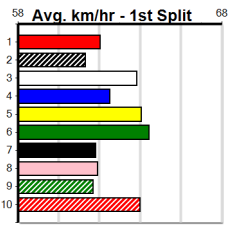

Horsham

12
8:40PM
(VIC time)

SPORTSBET SET A DEPOSIT LIMIT

Distance: 410m, Race Type: Grade 5 T3, Total Prizemoney: $2,925
1st: $1,950, 2nd: $600, 3rd: $300, 4th: $75

Watchdog Tips: 0 0 0 0

Bet: .

Main table containing race details for 10 different races. Each race entry includes horse number, name, trainer, date, track, time, BON, Margin, 1st/2nd (Time), PIR, Checked, Comment, W/R, Split 1, S/P, Grade, and Winning Boxes summary.