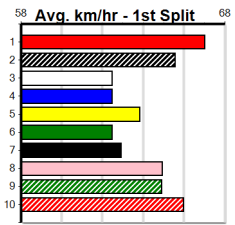

GREYHOUND ADOPTION PROGRAM

Distance: 410m, Race Type: Grade 5 T3, Total Prizemoney: \$2,925
1st: \$1,950, 2nd: \$600, 3rd: \$300, 4th: \$75

11

8:24PM

(VIC time)

STILSON (2) has been scorching the sand up the straight in recent times and he may only need to get around the bend unscathed to salute here. ZAPATRON (3) was a good last start winner and he looks set to be prominent throughout in this.