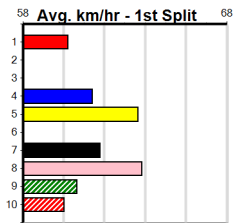

1
5:07PM
(VIC time)

Watchdog Tips: 0 0 0 0 Bet: .