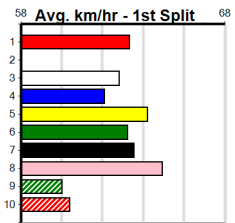

HORSHAM DOORS & GLASS

Distance: 410m, Race Type: Maiden, Total Prizemoney: $2,535
1st: $1,680, 2nd: $520, 3rd: $260, 4th: $75

Watchdog Tips:

0 0 0 0

Bet:

Main table containing race details for 10 races, including horse names (e.g., FLYING TULLY, LEKTRA DURAK), trainers, jockeys, and performance statistics.