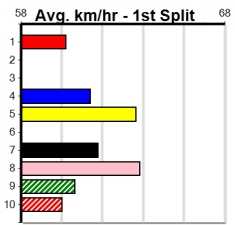

Horsham

CRYMELON KENNELS

Distance: 410m, Race Type: Maiden, Total Prizemoney: \$2,535
1st: \$1,680, 2nd: \$520, 3rd: \$260, 4th: \$75

1

5:07PM

(VIC time)

CHIEF REAPER (2) is out of a proven dam who has produced plenty of talent and he may be the one to beat on debut. BLACK LICORICE (1) recorded smart placings in his first 2 starts before a fall last time and he is drawn to challenge here.