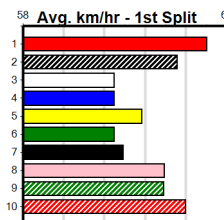

Winning Boxes

1	2	3	4	5	6	7	8	
Prize								\$4,385.00
Best								23.02
Starts								12-2-1-1
Trk/Dst								4-2-1-0
APM								\$2462

Horsham

11
8:24PM
(VIC time)

GREYHOUND ADOPTION PROGRAM

Distance: 410m, Race Type: Grade 5 T3, Total Prizemoney: \$2,925
1st: \$1,950, 2nd: \$600, 3rd: \$300, 4th: \$75