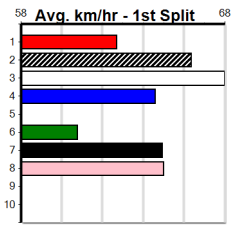

Horsham

WEBB CON MARINE

Distance: 410m, Race Type: Grade 6, Total Prizemoney: \$2,925
1st: \$1,950, 2nd: \$600, 3rd: \$300, 4th: \$75

5

6:24PM

(VIC time)

DRAGONELLE (3) has recorded some solid placings in 3 of her last 4 starts and she can return to the winners list again in this. TIMMA TURTLE TWO (1) was a solid winner 4 starts back and is drawn to be right in the finish here.