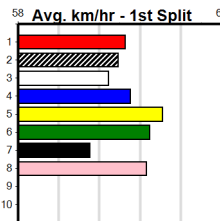

Watchdog Tips:

0 0 0 0

Bet:

Form Box Weight Dist Track Date Time BON Margin 1st/2nd (Time) PIR Checked Comment W/R Split 1 S/P Grade

1 WISDOM BALE (NSW)[7]
BK B Jul-22 JARVIS BALE ETHLA ALLEN
Trainer: Luke Harris (Devon Meadows)
Race details for 2nd, 3rd, 5th, and 8th positions including time, weight, and odds.