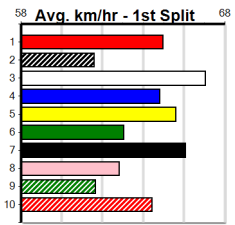

Horsham

8

7:28PM

(VIC time)

WATTS PRICE ACCOUNTANTS

Distance: 485m, Race Type: Mixed 4/5, Total Prizemoney: \$3,875
1st: \$2,600, 2nd: \$800, 3rd: \$400, 4th: \$75

Watchdog Tips: **0 0 0 0** Bet: **0**

Form	Box	Weight	Dist	Track	Date	Time	BON	Margin	1st/2nd (Time)	PIR	Checked	Comment	W/R	Split 1	S/P	Grade	Winning Boxes										
1 LEKTRA TRIGGER [5]																											
WBK D Apr-22 FERNANDO BALE LEKTRA PERRY																											
Trainer: Philip Lenehan (Toolong)																											
1st	(8)	30.9	500	BEN	R8	21-Jun-24	28.33	27.95	3.00LOX THE MAN (28.53)	M/321	.	.	.	6.63	\$14.20	X45	1	2	3	4	5	6	7	8			
4th	(3)	30.8	525	MEP	R5	26-Jun-24	30.45	30.08	4.25LSERENE EQUITY (30.16)	Q/2333	.	SW	.	5.14	\$5.10	5				3			1		2		
8th	(7)	30.4	450	WBL	R8	25-Jul-24	26.28	25.55	5.50LTANGELA BALE (25.90)	M/887	.	.	.	7.22	\$10.70	X45											
2nd	(4)	30.7	410	HOR	R4	13-Aug-24	23.15	23.10	0.50LPETZEL BALE (23.13)	M/33	.	.	.	10.42	\$17.60	5											
Owner(s): P Lenehan																											
2 LALA RAPID [4]																											
BD D May-21 KC AND ALL LALA SHIM																											
Trainer: Helen Hartigan (Horsham)																											
4th	(1)	43.8	485	HOR	R8	09-Jul-24	27.79	27.40	3.00LIDYLLIC JAMES (27.58)	M/344	.	.	.	6.80	\$16.50	RWF	1	1		2	1						
6th	(2)	44.1	485	HOR	R6	16-Jul-24	27.90	27.38	7.50LMIGHTY QUINN (27.38)	S/777	.	.	.	7.09	\$62.20	X45											
1st	(1)	43.8	485	HOR	R6	21-Jul-24	27.95	27.39	0.05LWEBLEC WHISTLER (27.95)	S/544	.	.	.	6.89	\$10.50	5											
3rd	(7)	43.3	485	HOR	R8	06-Aug-24	27.60	27.49	1.75LASTON PING (27.49)	M/654	.	.	.	6.84	\$19.00	X45											
Owner(s): W Hartigan																											
3 ZIPPING LESSIE (NSW)[5]																											
BK B Dec-21 HARD STYLE RICO ZIPPING MERLOW																											
Trainer: Victor Millington (Mt Cole)																											
1st	(4)	28.3	520	DTO	R7	04-Jul-24	30.31	30.14	2.50LBANDIT TRIXIE (30.50)	111	111	.	.	5.39	\$2.60	5	1	1		2							
2nd	(2)	29.1	350	GBN	R12	12-Jul-24	19.89	19.69	2.75LSPRING TAIPAN (19.69)	2	2	.	.	.	\$2.90	5											
3rd	(4)	29.2	440	GBN	R10	19-Jul-24	25.56	25.01	2.00LROCK IT RETA (25.42)	4333	4333	.	.	.	\$2.00	X45											
5th	(8)	28.7	350	GBN	R9	02-Aug-24	20.48	19.82	9.00LFELIX FLOYD (19.87)	335	335	.	.	.	\$2.50	X45											
Owner(s): V Millington																											
4 ORSON FURY [5]																											
BD D Apr-21 ORSON ALLEN COME ON CHARLIZE																											
Trainer: Ian Bibby (Warracknabeal)																											
5th	(1)	30.6	425	BEN	R11	26-Jul-24	24.68	23.79	9.00LBARBIE ZEAL (24.05)	S/865	.	.	.	6.78	\$22.80	5	2			1	1					2	
4th	(6)	30.8	425	BEN	R10	02-Aug-24	24.36	23.70	5.50LSOLITARY FLICKER (23.99)	S/765	.	.	.	6.78	\$13.10	5											
5th	(5)	30.8	410	HOR	R6	06-Aug-24	23.66	23.13	7.50LTOMMY TEQUILA (23.13)	M/65	.	.	.	10.59	\$39.90	4											
5th	(4)	30.9	485	HOR	R6	13-Aug-24	27.93	27.17	9.50LCRACKERJACK BULL (27.28)	S/765	.	.	.	6.94	\$78.70	5H											
Owner(s): I Bibby																											
5 NARINGAL MATE [5]																											
BK B Jan-22 ALLEN DEED FLO LAVA																											
Trainer: Kurt Howard (Woolsthorpe)																											
1st	(2)	27.3	450	WBL	R8	15-Jul-24	26.16	26.03	3.75LSMOKIN' ARROW (26.42)	M/222	.	SW	.	6.76	\$1.70	5											
1st	(3)	27.3	410	HOR	R10	21-Jul-24	23.52	23.19	0.50LNICE ONE TOM (23.55)	M/22	.	.	.	10.58	\$8.50	5											
3rd	(7)	27.1	450	WBL	R7	01-Aug-24	25.66	25.35	1.5LMYSTIC BRAE (25.56)	M/433	.	.	.	6.69	\$12.00	5											
6th	(2)	27.3	450	WBL	R7	08-Aug-24	25.93	25.35	7.50LHIDDEN STONES (25.43)	M/777	.	.	.	6.84	\$8.40	5											
Owner(s): J Rea																											
6 FARNHAM BALE (NSW)[5]																											
FBD D Jan-22 FERAL FRANKY DYNA DANNA																											
Trainer: Robert Camilleri (Lara)																											
1st	(4)	31.6	525	MEA	R12	27-Jul-24	30.63	30.09	1.00LSTACY'S MUM (30.69)	M/7322	.	.	.	5.31	\$3.40	5											
8th	(3)	31.9	515	SAN	R12	01-Aug-24	30.43	29.23	11.00LROYAL GYPSY (29.68)	S/8888	.	V0	.	5.32	\$24.90	5											
2nd	(4)	31.9	485	HOR	R8	06-Aug-24	27.52	27.49	0.50LASTON PING (27.49)	M/433	.	.	.	6.80	\$5.30	X45											
2nd	(6)	32.0	485	HOR	R8	13-Aug-24	27.49	27.17	4.75LFOR PETE'S SAKE (27.17)	M/633	.	.	.	6.83	\$9.90	5H											
Owner(s): B Wheeler																											
7 TEONNA [5]																											
BK B Jun-21 BARCIA BALE BAKALI																											
Trainer: Dallas Massina (Golden Square)																											
1st	(2)	28.7	500	BEN	R2	22-Dec-23	27.93	27.83	5.50LFLED THE SCENE (28.30)	Q/111	.	SW	.	6.40	\$6.10	MF	1	2									
1st	(2)	28.6	525	MEP	R2	03-Jan-24	30.19	29.89	4.25LFLYING HOT (30.47)	Q/1111	.	.	.	5.10	\$1.20	X67											
1st	(1)	28.5	515	SAN	R2	18-Jul-24	29.65	29.29	3.75LFLAWS AND SINS (29.90)	Q/1111	.	.	.	5.08	\$1.50	X67											
3rd	(8)	28.5	460	WGL	R5	02-Aug-24	26.08	25.82	4.00LBEBOP JAZZ (25.82)	M/643	.	.	.	6.60	\$3.40	RW											
Owner(s): Country Mile (SYN), C Madigan, D Massina, R Madigan, R Massina, N Massina																											
8 MIDNIGHT MARILYN (NSW)[5]																											
RBD D May-20 MOREIRA SPOOKY SENSATION																											
Trainer: Donna Robertson (Bald Hills)																											
6th	(5)	34.4	390	WBL	R12	13-May-24	22.81	22.34	4.50LVANS TURBO (22.50)	M/77	.	.	.	9.18	\$5.70	5	1	2									
5th	(7)	34.0	425	BEN	R5	08-Jun-24	24.91	24.27	4.25LLUCKY FERNANDO (24.62)	M/635	.	.	.	6.78	\$9.60	5											
1st	(2)	34.2	425	BEN	R10	24-Jul-24	24.31	24.31	6.00LLALA QUICK (24.71)	M/311	.	SW	.	6.80	\$5.70	5											
2nd	(4)	34.3	500	BEN	R6	07-Aug-24	28.58	28.36	3.25LARCANA (28.36)	M/332	.	.	.	6.70	\$8.00	5											
Owner(s): B Robertson -leech																											
9 REV QUERIDA [5] Res.																											
BK B Mar-22 SHIMA SHINE JD REVELATION																											
Trainer: Douglas Hammerstein (Ararat)																											
3rd	(1)	29.0	530	MBR	R3	26-Jul-24	30.85	30.23	5.00LCONSPIRED (30.50)			.	.	12.57	\$4.80	6											
2nd	(8)	29.5	300	MBS	R4	30-Jul-24	17.09	16.69	1.00LTAILORED MCLAREN (17.02)			.	.	4.55	\$3.40	6											
5th	(4)	29.3	512	MTG	R7	04-Aug-24	30.36	29.96	6.00LBourne Model (29.96)			.	.	4.46	\$6.50	6											
4th	(7)	29.4	530	APK	R5	12-Aug-24	31.54	30.66	7.00LYODA LADY (31.05)	0		.	.	5.49	\$21.00	6											
Owner(s): P Hammerstein																											
10 LAKEVIEW LOTTIE [5] Res.																											
BEBD B Nov-20 WHISKEY RIOT LAKEVIEW GRACE																											
Trainer: Darren Petersen (Rochester)																											
4th	(2)	28.0	530	MBR	R5	19-Jul-24	30.64	30.49	2.00LDISHONEST (30.49)	0		.	.	12.65	\$19.00	X45	1	1		2							
5th	(8)	28.2	530	MBR	R2	26-Jul-24	30.60	30.23	5.50LZIPPING HIGHLAND (30.23)			.	.	12.46	\$12.00	X45											
2nd	(1)	28.2	500	BEN	R8	31-Jul-24	28.52	28.23	4.25LMICKLEJOHN (28.23)	M/232	.	.	.	6.69	\$9.30	5											
3rd	(4)	28.0	460	GEL	R8	03-Aug-24	27.11	26.23	8.00LVENTURA BALE (26.57)	M/665	.	.	.	6.97	\$6.70	X45											
Owner(s): D Petersen																											