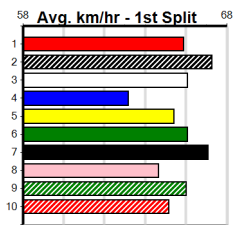

Horsham

6

6:48PM

(VIC time)

ON-SITE ENGINEERING

Distance: 410m, Race Type: Mixed 4/5, Total Prizemoney: \$3,360
1st: \$2,250, 2nd: \$690, 3rd: \$345, 4th: \$75

Watchdog Tips: 0 0 0 0

Bet: .