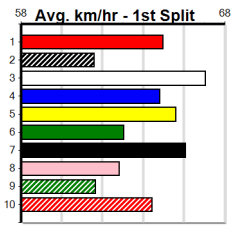

Horsham

8

7:25PM

(VIC time)

WATTS PRICE ACCOUNTANTS

Distance: 485m, Race Type: Mixed 4/5, Total Prizemoney: \$3,875
1st: \$2,600, 2nd: \$800, 3rd: \$400, 4th: \$75

Watchdog Tips: **7** **1** **6** **3** **Bet:** Trifecta 7/1,3,6/1,3,6 (\$10 - 166.67%)

TEONNA (7) has recorded solid all the way wins in 3 of her last 4 starts and she may only need to step cleanly to return to the winners list tonight. LEKTRA TRIGGER (1) has met some speedy types in recent times and is drawn to be the danger here.