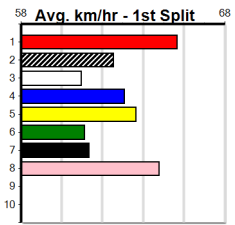

LEKTRA DAMIAN (4) has plenty of talent but does rely on some luck in his races and he may prove hard to hold out with any luck. PAW NELVIN (2) showed speed in his smart last start win and he could be right in the finish again in this.

Watchdog Tips:

4 **2** **3** **7**

Bet:

Win 4