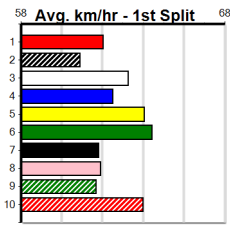

SPORTSBET SET A DEPOSIT LIMIT

Distance: 410m, Race Type: Grade 5 T3, Total Prizemoney: \$2,925
1st: \$1,950, 2nd: \$600, 3rd: \$300, 4th: \$75

12

8:41PM

(VIC time)

HIGHWAY (3) has been smartly placed on his last three starts and he may only need to step on even terms to salute in this. MY GIRL PIPER (5) has been impressive in her last couple and she could challenge with any luck early.