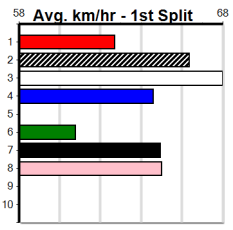

ENG WBL 2024-08-15

Winning Boxes

Horsham

WEBB CON MARINE

5
6:24PM
(VIC time)

Distance: 410m, Race Type: Grade 6, Total Prizemoney: \$2,925
1st: \$1,950, 2nd: \$600, 3rd: \$300, 4th: \$75

Watchdog Tips: 0 0 0 0 Bet: .