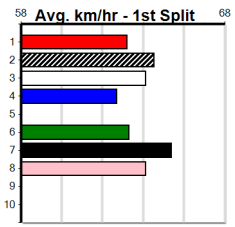

Horsham

WARRACK BUTCHERY

Distance: 410m, Race Type: Grade 6, Total Prizemoney: \$2,925
 1st: \$1,950, 2nd: \$600, 3rd: \$300, 4th: \$75

10

8:05PM

(VIC time)

Watchdog Tips:

0 0 0 0