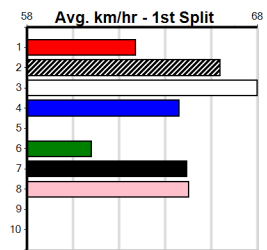

WEBB CON MARINE

Distance: 410m, Race Type: Grade 6, Total Prizemoney: $2,925
1st: $1,950, 2nd: $600, 3rd: $300, 4th: $75

Watchdog Tips:

Bet:

Form Box	Wgt	Dist	Track	Date	Time	BON	Margin	1st/2nd (Time)	PIR	Checked	Comment	WR	Split 1	S/P	Grade

1

TIMMA TURTLE TWO [6]
F Dog Dec-22 Sire: SENNACHIE Dam: CHERI CLOWNFISH
Owner(s): MIDDLE TOTE (SYN), H Bailey, J Aitken
Winning Distances: < 300m (0) 300 - 399m (0) 400 - 499m (2) 500 - 599m (0) 600 - 699m (0) > 700m (0)
Winning Weights: 30.4(2)

4th (3)	30.4	425	BEN	R1	28-Jun-24	25.19	23.73	8.00L BOROUGH MAN (24.64)	S/444	.	.	.	6.91	$1.30	M
1st (5)	30.4	425	BEN	R1	05-Jul-24	24.19	23.75	2.75L BAKALI SURPRISE (24.39)	M/111	.	.	.	6.62	$4.10	M
7th (4)	30.3	435	SLE	R3	14-Jul-24	25.98	24.43	22.00 CANYA EXPLODE (24.50)	M/456	.	.	.	5.36	$4.50	7
1st (2)	30.4	425	BEN	R3	19-Jul-24	24.21	23.78	4.00L LIFE'S LESSON (24.48)	M/211	.	.	.	6.62	$7.70	7
3rd (5)	30.4	425	BEN	R9	26-Jul-24	24.26	23.79	2.50L LIFE'S LESSON (24.09)	S/632	.	.	.	6.73	$8.20	X67
5th (7)	30.8	425	BEN	R3	02-Aug-24	24.65	23.70	6.50L LIFE'S LESSON (24.23)	M/755	.	.	.	6.74	$3.30	X67
5th (7)	30.9	450	WBL	R4	08-Aug-24	25.85	25.35	7.00L NACHO PROBLEM (25.39)	M/333	.	.	.	6.88	$4.60	X67H

Last 3 wins NOT included above

Trainer: Darren Fisher (Lara)
ENG WBL 2024-08-15

Box History

Bx	1st	2nd	3rd	4th	5th	6th	7th	8th
1								
2	1							
3								
4								
5	1		1					1
6								
7								
8								

Prize Best $4005.00
Starts FSH 7-2-0-1
Trk/Dts 0-0-0-1
APM 3654

2

PAW GLORY (NSW)[6]
RF Dog Jul-22 Sire: FERNANDO BALE Dam: DYNA KELLY
Owner(s): B Wheeler
Winning Distances: < 300m (0) 300 - 399m (2) 400 - 499m (0) 500 - 599m (0) 600 - 699m (0) > 700m (0)
Winning Weights: 29.7(1) 29.9(1)

7th (4)	29.7	450	WBL	R4	20-Jun-24	26.41	25.18	13.00 PLAY THE MUSIC (25.52)	M/554	.	.	.	6.74	$15.10	RW
7th (3)	29.6	400	GEL	R9	28-Jun-24	23.15	22.38	7.00L BEND YOUR EAR (22.67)	M/47	.	.	.	8.53	$27.00	7
1st (8)	29.9	390	WBL	R3	08-Jul-24	22.45	22.15	3.5L SAINT FINNIE (22.69)	M/11	.	.	.	8.83	$2.00	7
2nd (8)	30.0	410	HOR	R11	13-Jul-24	23.86	23.35	1.5L SHE'S ALL GRACE (23.77)	M/23	.	.	.	10.61	$2.60	6G
2nd (2)	29.8	410	HOR	R3	16-Jul-24	23.71	23.34	3.75L LILYDALE (23.45)	M/33	.	.	.	10.48	$17.30	6G
2nd (5)	29.9	410	HOR	R3	21-Jul-24	23.77	23.19	3.5L ELK (23.53)	M/53	.	.	.	10.75	$8.80	6G
3rd (8)	30.3	450	WBL	R5	25-Jul-24	26.04	25.55	7.50L HOME TOWN (25.55)	Q/233	.	.	.	6.76	$9.80	X67
4th (3)	30.7	410	HOR	R3	13-Aug-24	23.48	23.10	5.00L NATALIE BALE (23.14)	M/34	.	.	.	10.54	$13.00	6G

Last 3 wins NOT included above

1st (1)	29.7	390	WBL	R2	10-Jun-24	22.37	22.18	0.75L SAINT FINNIE (22.42)	M/11	.	SW	.	8.73	$1.70	M

Trainer: Robert Camilleri (Lara)

Box History

Bx	1st	2nd	3rd	4th	5th	6th	7th	8th
1	1							
2								
3		1						
4								
5								
6								
7								
8	1	1	1					

Prize Best $4510.00
Starts FSH 23.48(3)-13/8/24
Trk/Dts 13-2-3-2
APM 4-0-3-0 3656