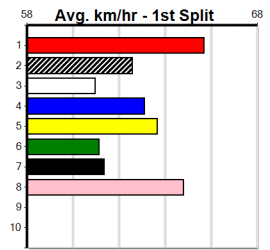

CHS GROUP

Distance: 410m, Race Type: Grade 7, Total Prizemoney: $2,925
1st: $1,950, 2nd: $600, 3rd: $300, 4th: $75

Watchdog Tips:

Empty box for tip

Empty box for tip

Empty box for tip

Empty box for tip

Bet:

Empty box for bet

Form Box Wgt Dist Track Date Time BON Margin 1st/2nd (Time) PIR Checked Comment W/R Split 1 S/P Grade

1

MR. OLAF [7] Biks

WBK Dog Dec-21 Sire: FERNANDO BALE Dam: GOLD AZALEA Trainer: Darrell Leathan (Maryborough)

Owner(s): I Gilmartin
Winning Distances: < 300m (0) 300 - 399m (1) 400 - 499m (0) 500 - 599m (0) 600 - 699m (0) > 700m (0)

Winning Weights: 31.6(1)

Table with columns: Rank, Dog, Date, Time, BON, Margin, 1st/2nd (Time), PIR, Checked, Comment, W/R, Split 1, S/P, Grade. Lists race results for MR. OLAF.

Last 3 wins NOT included above

Box History

Box History table with columns: Bx, 1st, 2nd, 3rd, 4th, 5th, 6th, 7th, 8th. Includes prize, best, starts, and APM info.

2

PAW NELVIN (NSW)[7]

WF Dog Aug-22 Sire: FERNANDO BALE Dam: XAMIRA BALE Trainer: Jordan Mcquillen (Lara)

Owner(s): FISHOUNDS (SYN), D Fisher, S Fisher
Winning Distances: < 300m (0) 300 - 399m (1) 400 - 499m (0) 500 - 599m (0) 600 - 699m (0) > 700m (0)

Winning Weights: 31.3(1)

Table with columns: Rank, Dog, Date, Time, BON, Margin, 1st/2nd (Time), PIR, Checked, Comment, W/R, Split 1, S/P, Grade. Lists race results for PAW NELVIN.

Last 3 wins NOT included above

Box History

Box History table with columns: Bx, 1st, 2nd, 3rd, 4th, 5th, 6th, 7th, 8th. Includes prize, best, starts, and APM info.

3

HEATHER BALE (NSW)[7]

F Bitch Mar-22 Sire: FERNANDO BALE Dam: IDRIA BALE Trainer: Jordan Mcquillen (Lara)

Owner(s): FISHOUNDS (SYN), D Fisher, S Fisher
Winning Distances: < 300m (0) 300 - 399m (1) 400 - 499m (0) 500 - 599m (0) 600 - 699m (0) > 700m (0)

Winning Weights: 24.8(1)

Table with columns: Rank, Dog, Date, Time, BON, Margin, 1st/2nd (Time), PIR, Checked, Comment, W/R, Split 1, S/P, Grade. Lists race results for HEATHER BALE.

Last 3 wins NOT included above

Box History

Box History table with columns: Bx, 1st, 2nd, 3rd, 4th, 5th, 6th, 7th, 8th. Includes prize, best, starts, and APM info.

4

LEKTRA DAMIAN [7]

BK Dog Oct-22 Sire: FERAL FRANKY Dam: LEKTRA RAINBOW Trainer: Sharon Bradley (Toolong)

Owner(s): P Lenehan
Winning Distances: < 300m (0) 300 - 399m (0) 400 - 499m (1) 500 - 599m (0) 600 - 699m (0) > 700m (0)

Winning Weights: 33.6(1)

Table with columns: Rank, Dog, Date, Time, BON, Margin, 1st/2nd (Time), PIR, Checked, Comment, W/R, Split 1, S/P, Grade. Lists race results for LEKTRA DAMIAN.

Last 3 wins NOT included above

Box History

Box History table with columns: Bx, 1st, 2nd, 3rd, 4th, 5th, 6th, 7th, 8th. Includes prize, best, starts, and APM info.

5

MAKE US DREAM [7]

BE Bitch Apr-22 Sire: MY REDEEMER Dam: LIVERPOOL FLYER Trainer: Gregory Mrae (Smythes Creek)

Owner(s): B Thurston
Winning Distances: < 300m (0) 300 - 399m (1) 400 - 499m (0) 500 - 599m (0) 600 - 699m (0) > 700m (0)

Winning Weights: 23.0(1)

Table with columns: Rank, Dog, Date, Time, BON, Margin, 1st/2nd (Time), PIR, Checked, Comment, W/R, Split 1, S/P, Grade. Lists race results for MAKE US DREAM.