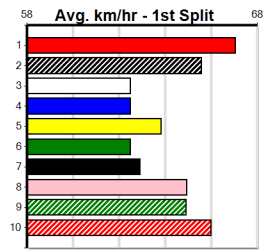

GREYHOUND ADOPTION PROGRAM

Distance: 410m, Race Type: Grade 5 T3, Total Prizemoney: $2,925
1st: $1,950, 2nd: $600, 3rd: $300, 4th: $75

Watchdog Tips:

Bet:

Table with columns: Form Box, Wgt, Dist, Track, Date, Time, BON, Margin, 1st/2nd (Time), PIR, Checked, Comment, W/R, Split 1, S/P, Grade

MAGNET MOVER (NSW)[5]
BK Dog Oct-21 Sire: FLYING RICCIARDO Dam: VELOCE NERO
Owner(s): D Mcdonald
Trainer: Josh Duncan (Heathcote)
Winning Distances: < 300m (0) 300 - 399m (0) 400 - 499m (3) 500 - 599m (0) 600 - 699m (0) > 700m (0)
Winning Weights: 30.4(1) 30.7(1) 31.0(1)
Box History table and Prize Best Starts table included.

STILSON [5]
BK Dog May-21 Sire: HOOKSY Dam: LEAVE ME OUT
Owner(s): Trip To Vegas (SYN), S Millsom, P Gray, J Millsom, J Millsom, D Millsom
Trainer: Paula Gray (Point Cook)
Winning Distances: < 300m (0) 300 - 399m (0) 400 - 499m (5) 500 - 599m (0) 600 - 699m (0) > 700m (0)
Winning Weights: 35.8(2) 35.9(1) 36.0(1) 36.2(1)
Box History table and Prize Best Starts table included.

ZAPATRON [5]
BD Dog Sep-21 Sire: DYNA TRON Dam: CATALINA ICON
Owner(s): K Ashton
Trainer: Kevin Ashton (Charlton)
Winning Distances: < 300m (0) 300 - 399m (0) 400 - 499m (6) 500 - 599m (0) 600 - 699m (0) > 700m (0)
Winning Weights: 32.2(1) 32.3(2) 32.5(2) 32.8(1)
Box History table and Prize Best Starts table included.

MY GIRL TORI [5]
BK Bitch Jun-21 Sire: FABREGAS Dam: SHE'S WICKED
Owner(s): D Weightman
Trainer: Daryl Weightman (Dean)
Winning Distances: < 300m (0) 300 - 399m (3) 400 - 499m (1) 500 - 599m (0) 600 - 699m (0) > 700m (0)
Winning Weights: 28.9(1) 30.0(1) 30.1(1) 30.8(1)
Box History table and Prize Best Starts table included.

FERGUS BALE (NSW)[5]
BK Dog Nov-21 Sire: DYNA VILLA Dam: HADEEL BALE
Owner(s): L Harris
Trainer: Luke Harris (Devon Meadows)
Winning Distances: < 300m (0) 300 - 399m (1) 400 - 499m (5) 500 - 599m (0) 600 - 699m (0) > 700m (0)
Winning Weights: 33.9(1) 34.2(1) 34.6(1) 34.9(1) 36.0(2)
Box History table and Prize Best Starts table included.