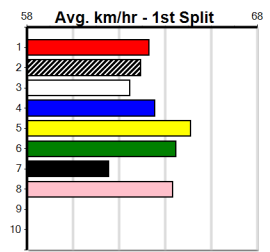

SPORTSBET SAME RACE MULTI

Distance: 410m, Race Type: Grade 7, Total Prizemoney: $2,925
1st: $1,950, 2nd: $600, 3rd: $300, 4th: $75

Watchdog Tips:

Bet:

Form Box Wgt Dist Track Date Time BON Margin 1st/2nd (Time) PIR Checked Comment W/R Split 1 S/P Grade

WISDOM BALE (NSW)[7]
BK Bitch Jul-22 Sire: JARVIS BALE Dam: ETHLA ALLEN
Owner(s): T Kennedy-harris
Trainer: Luke Harris (Devon Meadows)
Winning Distances: < 300m (0) 300 - 399m (0) 400 - 499m (1) 500 - 599m (0) 600 - 699m (0) > 700m (0)
Winning Weights: 25.2(1)
Box History table and Prize Best Starts Trk/Dts APM summary.

MOON STROLLER [7]
BK Bitch Dec-21 Sire: COSMIC CHIEF Dam: MISS HEART
Owner(s): N Walsh
Trainer: Michael Niele (Berringa)
Winning Distances: < 300m (0) 300 - 399m (0) 400 - 499m (1) 500 - 599m (0) 600 - 699m (0) > 700m (0)
Winning Weights: 30.7(1)
Box History table and Prize Best Starts Trk/Dts APM summary.

CONNOR'S FLYER [7]
BE Bitch Apr-22 Sire: MY REDEEMER Dam: LIVERPOOL FLYER
Owner(s): Bee Gee Mac (SYN), G Mcrae, B Mcrae
Trainer: Billy Mcrae (Smythes Creek)
Winning Distances: < 300m (0) 300 - 399m (0) 400 - 499m (1) 500 - 599m (0) 600 - 699m (0) > 700m (0)
Winning Weights: 26.6(1)
Box History table and Prize Best Starts Trk/Dts APM summary.

FINISH THE ARENA [7]
F Bitch Jan-22 Sire: ALLEN DEED Dam: RIXY YA PEST
Owner(s): M Wright
Trainer: Gary Hunt (Cudgee)
Winning Distances: < 300m (0) 300 - 399m (1) 400 - 499m (0) 500 - 599m (0) 600 - 699m (0) > 700m (0)
Winning Weights: 26.2(1)
Box History table and Prize Best Starts Trk/Dts APM summary.

INGA BUDDY [7]
BE Dog Sep-22 Sire: BEAST UNLEASHED Dam: INGA MIA
Owner(s): P Inguanti
Trainer: Mary Inguanti (Camperdown)
Winning Distances: < 300m (0) 300 - 399m (1) 400 - 499m (0) 500 - 599m (0) 600 - 699m (0) > 700m (0)
Winning Weights: 29.6(1)
Box History table and Prize Best Starts Trk/Dts APM summary.

1

2

3

4

5