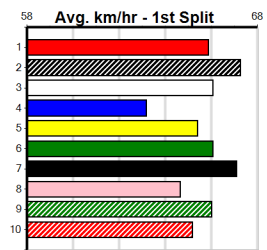

ON-SITE ENGINEERING

Distance: 410m, Race Type: Mixed 4/5, Total Prizemoney: $3,360
1st: $2,250, 2nd: $690, 3rd: $345, 4th: $75

Watchdog Tips:

Bet:

Table with columns: Form Box, Wgt, Dist, Track, Date, Time, BON, Margin, 1st/2nd (Time), PIR, Checked, Comment, WR, Split 1, S/P, Grade

SEATS TWO [4]
BK Bitch Jan-22 Sire: FERAL FRANKY Dam: PICTOR LUCY
Owner(s): D Mckenna
Trainer: Gary Hunt (Cudgee)
Winning Distances: < 300m (0) 300 - 399m (4) 400 - 499m (2) 500 - 599m (0) 600 - 699m (0) > 700m (0)
Winning Weights: 27.2(1) 27.3(1) 27.6(1) 27.8(1) 28.0(1) 28.2(1)
Box History table and Prize Best Starts table included.

ANOTHER HOUDINI [4]
F Bitch Sep-21 Sire: BERNARDO Dam: CLOSE ENOUGH
Owner(s): P Carter
Trainer: Peter Carter (Horsham)
Winning Distances: < 300m (0) 300 - 399m (0) 400 - 499m (5) 500 - 599m (0) 600 - 699m (0) > 700m (0)
Winning Weights: 28.0(2) 28.4(1) 28.8(1) 29.1(1)
Box History table and Prize Best Starts table included.

NUMEROUS [4]
RF Dog May-22 Sire: ASTON DEE BEE Dam: APPOINTED
Owner(s): D Hammerstein
Trainer: Douglas Hammerstein (Ararat)
Winning Distances: < 300m (0) 300 - 399m (6) 400 - 499m (9) 500 - 599m (0) 600 - 699m (0) > 700m (0)
Winning Weights: 32.7(1) 32.8(1) 32.9(2) 33.0(2) 33.1(2) 33.2(1) 33.3(1) 33.4(1) 33.6(2) 33.8(1) 34.2(1)
Box History table and Prize Best Starts table included.

FIREWORKS [5]
BK Bitch Dec-21 Sire: SENNACHIE Dam: MEPUNGA DASHA
Owner(s): T Trengove
Trainer: Mark Johnson (Ross Creek)
Winning Distances: < 300m (0) 300 - 399m (3) 400 - 499m (5) 500 - 599m (1) 600 - 699m (0) > 700m (0)
Winning Weights: 28.2(1) 28.3(1) 28.4(1) 28.5(2) 28.6(1) 28.7(2) 28.9(1)
Box History table and Prize Best Starts table included.

ELK [5]
BK Bitch Sep-21 Sire: FERNANDO BALE Dam: BRYLEE
Owner(s): R Morrissey
Trainer: Gary Hunt (Cudgee)
Winning Distances: < 300m (0) 300 - 399m (3) 400 - 499m (2) 500 - 599m (0) 600 - 699m (0) > 700m (0)
Winning Weights: 26.6(1) 26.9(1) 27.0(1) 27.2(2)
Box History table and Prize Best Starts table included.

1

2

3

4

5