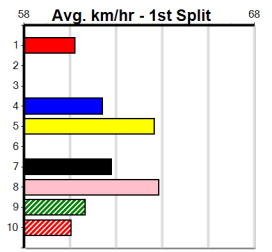

CRYMELON KENNELS

Distance: 410m, Race Type: Maiden, Total Prizemoney: $2,535
1st: $1,680, 2nd: $520, 3rd: $260, 4th: $75

Watchdog Tips: [ ] [ ] [ ] [ ] Bet: [ ]

Table with columns: Form Box, Wgt, Dist, Track, Date, Time, BON, Margin, 1st/2nd (Time), PIR, Checked, Comment, W/R, Split 1, S/P, Grade

BLACK LICORICE [M]
BK Dog Nov-22 Sire: EXPLOSIVE BOY Dam: COCO NOVA
Owner(s): L Edgerton
Trainer: Darren Fisher (Lara)
Winning Distances: < 300m (0) 300 - 399m (0) 400 - 499m (0) 500 - 599m (0) 600 - 699m (0) > 700m (0)
Winning Weights:
3rd (5) 34.6 425 BEN R2 28-Jun-24 24.67 23.73 3.25L TEMPER TANTRUM (24.45) M/635 6.88 $14.50 M
3rd (7) 34.9 425 BEN R1 05-Jul-24 24.49 23.75 4.50L TIMMA TURTLE TWO (24.19) M/534 6.77 $3.50 M
F (4) 34.8 435 SLE R1 14-Jul-24 0.00 24.43 CHALUPA BATMAN (25.03) S/7 VO 5.52 $3.50 M
Last 3 wins NOT included above
Box History table and Prize Best Starts Trk/Dts APM summary.

CHIEF REAPER [M]
BK Dog Nov-22 Sire: ASTON RUPEE Dam: MEPUNGA BELLA
Owner(s): G Farrugia
Trainer: Mark Johnson (Ross Creek)
Winning Distances: < 300m (0) 300 - 399m (0) 400 - 499m (0) 500 - 599m (0) 600 - 699m (0) > 700m (0)
Winning Weights:
Last 3 wins NOT included above
Box History table and Prize Best Starts Trk/Dts APM summary.

LEKTRA TWYLA [M]
BK Bitch Nov-22 Sire: ZACK MONELLI Dam: WON'T STOP HER
Owner(s): P Lenehan
Trainer: Philip Lenehan (Toolong)
Winning Distances: < 300m (0) 300 - 399m (0) 400 - 499m (0) 500 - 599m (0) 600 - 699m (0) > 700m (0)
Winning Weights:
Last 3 wins NOT included above
Box History table and Prize Best Starts Trk/Dts APM summary.

CINDY'S GEM [M]
BK Bitch Nov-22 Sire: RAW ABILITY Dam: TINKER CINDY
Owner(s): M Rodgers
Trainer: Peter Inguanti (Camperdown)
Winning Distances: < 300m (0) 300 - 399m (0) 400 - 499m (0) 500 - 599m (0) 600 - 699m (0) > 700m (0)
Winning Weights:
8th (3) 28.4 390 WBL R1 01-Aug-24 23.51 21.93 17.00 AUSSIE ZAC (22.39) M/78 9.28 $16.80 M
7th (5) 28.5 390 BAL R2 07-Aug-24 23.22 22.08 9.50L MY MATE NICK (22.59) M/75 8.96 $54.70 M
2nd (5) 28.6 390 WBL R2 12-Aug-24 22.61 22.25 1.25L PAW NELVIN (22.53) M/11 8.76 $13.80 M
Last 3 wins NOT included above
Box History table and Prize Best Starts Trk/Dts APM summary.

MERMAID LADY [M]
BK Bitch Nov-22 Sire: ZACK MONELLI Dam: WON'T STOP HER
Owner(s): IRISH RED (SYN), P Lenehan, P Lenehan, R Rendell
Trainer: Philip Lenehan (Toolong)
Winning Distances: < 300m (0) 300 - 399m (0) 400 - 499m (0) 500 - 599m (0) 600 - 699m (0) > 700m (0)
Winning Weights:
5th (7) 29.0 425 BEN R1 21-Jun-24 25.18 23.62 14.00 ULTIMATE RIOT (24.25) M/777 6.75 $26.90 M
4th (4) 28.1 512 MTG R3 14-Jul-24 30.85 29.70 6.50L SAINT RAINE (30.39) 0 4.59 $6.00 MH
5th (8) 27.8 512 MTG R4 21-Jul-24 30.85 29.88 14.00 BOURNE MODEL (29.88) 4.63 $10.00 MF
3rd (4) 28.6 390 WBL R2 12-Aug-24 22.65 22.25 1.75L PAW NELVIN (22.53) M/33 8.87 $5.70 M
Last 3 wins NOT included above
Box History table and Prize Best Starts Trk/Dts APM summary.