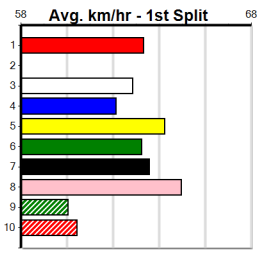

Horsham

HORSHAM DOORS & GLASS

2

5:24PM

(VIC time)

Distance: 410m, Race Type: Maiden, Total Prizemoney: $2,535
1st: $1,680, 2nd: $520, 3rd: $260, 4th: $75

Watchdog Tips: ☐ ☐ ☐ ☐ ☐ Bet:

Form Box Wgt Dist Track Date Time BON Margin 1st/2nd (Time) PIR Checked Comment W/R Split 1 S/P Grade

1

FLYING TULLY (NSW) [M]
BK Bitch Feb-22 Sire: FLYING RICCIARDO Dam: NICCALI
Owner(s): V Millington Trainer: Nathan Jenner (Mt Cole)
Winning Distances: < 300m (0) 300 - 399m (0) 400 - 499m (0) 500 - 599m (0) 600 - 699m (0) > 700m (0)
Winning Weights:
3rd (1) 25.7 410 HOR R1 06-Aug-24 24.29 23.13 6.50L PAW BERRY (23.86) M/33 10.87 $10.30 M
5th (5) 25.6 410 HOR R1 13-Aug-24 24.01 23.10 7.00L CRACKERJACK TONK (23.54) M/54 10.82 $16.60 M

Box History

Bx	1st	2nd	3rd	4th	5th	6th	7th	8th
1			1					
2								
3								
4								
5					1			
6								
7								
8								
Prize Best	$260.00							
Starts	24.01(5)-13/8/24							
Trk/Dts	2-0-0-1							
APM	260							

Last 3 wins NOT included above

2

LEKTRA DURAK [M]
F Dog Oct-22 Sire: FERAL FRANKY Dam: LEKTRA RAINBOW
Owner(s): P Lenehan Trainer: Philip Lenehan (Toolong)
Winning Distances: < 300m (0) 300 - 399m (0) 400 - 499m (0) 500 - 599m (0) 600 - 699m (0) > 700m (0)
Winning Weights:
3rd (2) 31.2 512 MTG R2 14-Jul-24 31.41 29.70 17.00 BOURNE FRANKY (30.27) 4.66 $3.70 MH
8th (7) 31.6 512 MTG R4 21-Jul-24 32.08 29.88 32.00 BOURNE MODEL (29.88) 0 VINJ(14) 4.71 $19.00 MF

Box History

Bx	1st	2nd	3rd	4th	5th	6th	7th	8th
1								
2			1					
3								
4								
5								
6								
7								1
8								
Prize Best	$165.00							
Starts	FSH							
Trk/Dts	2-0-0-1							
APM	132							

Last 3 wins NOT included above

3

LEKTRA NELSON [M]
BK Dog Oct-22 Sire: FERAL FRANKY Dam: LEKTRA RAINBOW
Owner(s): P Lenehan Trainer: Philip Lenehan (Toolong)
Winning Distances: < 300m (0) 300 - 399m (0) 400 - 499m (0) 500 - 599m (0) 600 - 699m (0) > 700m (0)
Winning Weights:
7th (2) 34.2 410 HOR R1 13-Aug-24 24.26 23.10 11.00 CRACKERJACK TONK (23.54) S/66 10.89 $8.30 M

Box History

Bx	1st	2nd	3rd	4th	5th	6th	7th	8th
1								
2							1	
3								
4								
5								
6								
7								
8								
Prize Best	$0.00							
Starts	24.26(2)-13/8/24							
Trk/Dts	1-0-0-0							
APM	1-0-0-0							

Last 3 wins NOT included above

4

GREYSYND LARRY [M]
BK Dog Aug-22 Sire: BLACK MAGIC OPAL Dam: PROMOTE
Owner(s): Greysynd Racing (SYN), W Owen, J Chilcott, A Long Trainer: Michael Chilcott (Heathcote)
Winning Distances: < 300m (0) 300 - 399m (0) 400 - 499m (0) 500 - 599m (0) 600 - 699m (0) > 700m (0)
Winning Weights:
3rd (4) 32.9 425 BEN R2 02-Aug-24 24.28 23.70 6.50L KRAKEN WHISKY (23.83) M/333 6.69 $6.20 M
4th (2) 32.8 425 BEN R1 09-Aug-24 24.69 23.88 6.50L PEAKY AVENGER (24.27) M/544 6.80 $2.60 M

Box History

Bx	1st	2nd	3rd	4th	5th	6th	7th	8th
1								
2				1				
3								
4			1					
5								
6								
7								
8								
Prize Best	$335.00							
Starts	FSH							
Trk/Dts	2-0-0-1							
APM	335							

Last 3 wins NOT included above