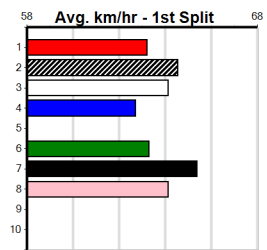

Horsham

10

8:05PM

(VIC time)

WARRACK BUTCHERY

Distance: 410m, Race Type: Grade 6, Total Prizemoney: $2,925
1st: $1,950, 2nd: $600, 3rd: $300, 4th: $75

Watchdog Tips:

Bet:

Form	Box	Wgt	Dist	Track	Date	Time	BON	Margin	1st/2nd (Time)	PIR	Checked	Comment	WR	Split 1	S/P	Grade

1

BLOCK A BABE (NSW)[6]
RBD Bitch Mar-22 Sire: **MEPUNGA CRUZER** Dam: **KISSING CARTER** Trainer: **Margery Quick (Haddon)**
Owner(s): **S Wood**
Winning Distances: < 300m (0) 300 - 399m (1) 400 - 499m (1) 500 - 599m (0) 600 - 699m (0) > 700m (0)
Winning Weights: **28.3(1) 29.3(1)**

1st (2)	29.3	390	BAL	R9	02-May-24	22.87	21.93	3.5L	SHE'S RELOADED (23.11)	M/81	.	.	.	8.81	$20.00	X67
5th (3)	29.3	410	HOR	R3	07-May-24	23.81	23.12	7.00L	LIGHTNING ZIGGY (23.33)	M/55	.	.	.	10.69	$11.60	RW
2nd (4)	28.6	410	HOR	R9	14-May-24	23.67	23.14	1.25L	SPLIT REEF (23.60)	M/44	.	.	.	10.83	$9.30	6G
5th (4)	28.4	460	GEL	R5	23-May-24	26.38	25.52	4.50L	MARAIS BALE (26.08)	M/555	.	.	.	6.83	$9.70	X67
8th (4)	28.5	390	BAL	R3	12-Jun-24	22.77	22.07	7.00L	LOCHINVAR RUBY (22.31)	M/86	.	.	.	8.78	$12.70	X67
6th (7)	28.6	450	WBL	R7	17-Jun-24	26.24	25.36	6.50L	BELLA SUPREME (25.80)	M/324	.	V7	.	6.80	$3.30	X67
4th (1)	28.2	450	BAL	R7	29-Jul-24	26.01	25.69	1.75L	BOMB NEAVE (25.89)	M/122	.	.	.	6.69	$1.40	X67
3rd (8)	28.7	400	GEL	R11	06-Aug-24	22.82	22.31	5.50L	ASTON BREEZE (22.46)	M/32	.	.	.	8.53	$11.20	X67

Last 3 wins NOT included above

1st (6)	28.3	410	HOR	R1	30-Jan-24	23.37	22.92	3.75L	ASTON DALTRY (23.62)	Q/11	.	.	.	10.25	$2.80	M

Prize Best Starts Trk/Dts APM: $5635.00, 23.26(4)-16/1/24, 15-2-3-1, 7-1-3-0, 2435

2

COLLINDA PEARL [6]
BK Bitch Dec-21 Sire: **AUSSIE INFRARED** Dam: **SHE'S A COLLINDA** Trainer: **Jordan Mcquillen (Lara)**
Owner(s): **S Tyler**
Winning Distances: < 300m (0) 300 - 399m (1) 400 - 499m (1) 500 - 599m (0) 600 - 699m (0) > 700m (0)
Winning Weights: **26.8(1) 27.1(1)**

1st (5)	27.1	400	WGL	R1	25-Apr-24	23.21	22.52	2.25L	MARS BALE (23.35)	Q/11	.	.	.	8.48	$2.60	M
2nd (8)	27.2	400	WGL	R4	02-May-24	23.12	22.84	3.5L	SKY HIGH DREAMS (22.89)	M/11	.	.	.	8.53	$4.90	T3-7
8th (4)	27.2	400	WGL	R9	09-May-24	24.08	23.16	12.00L	HOT HAILEY (23.28)	Q/78	.	.	.	8.83	$13.50	7
5th (4)	27.1	400	WGL	R4	13-Jun-24	24.25	22.90	6.00L	CERTAIN MAGIC (23.84)	M/56	.	.	.	8.98	$6.50	7
4th (6)	27.1	400	WGL	R9	20-Jun-24	23.27	22.89	3.75L	NOTORIOUS BLAZE (23.02)	M/33	.	.	.	8.61	$32.50	T3-7
5th (5)	26.1	390	WBL	R3	22-Jul-24	23.17	22.22	1.00L	MANA'S WAY (23.10)	M/14	.	.	.	8.89	$14.60	7
2nd (7)	26.6	390	WBL	R3	05-Aug-24	22.80	22.42	1.5L	FINNIS BALE (22.71)	Q/11	.	.	.	8.75	$19.80	7
1st (8)	26.8	390	SHP	R9	08-Aug-24	22.42	22.32	3.00L	ONE KNEE NONI (22.62)	M/11	.	.	.	8.54	$18.20	T3-7

Last 3 wins NOT included above

Prize Best Starts Trk/Dts APM: $3810.00, FSH, 16-2-5-1, 0-0-0-0, 2568