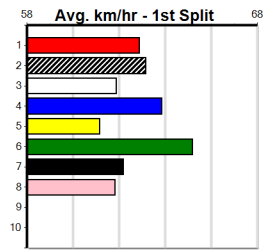

SHIMA SHINE AT STUD

Distance: 410m, Race Type: Mixed 6/7, Total Prizemoney: $2,925
1st: $1,950, 2nd: $600, 3rd: $300, 4th: $75

Watchdog Tips:

Bet:

Form Box	Wgt	Dist	Track	Date	Time	BON	Margin	1st/2nd (Time)	PIR	Checked	Comment	WR	Split 1	S/P	Grade

PERFECT ACE [6]

BK Dog Jan-22 **Sire: AUSSIE INFRARED** **Dam: PERFECT PIPER** **Trainer: Jake Weightman (Dean)**

Owner(s): J Weightman
Winning Distances: < 300m (0) 300 - 399m (0) 400 - 499m (1) 500 - 599m (1) 600 - 699m (0) > 700m (0)
Winning Weights: 30.2(1) 31.3(1)

8th (8)	31.2	485	HOR	R5	01-Jan-24	28.00	27.07	14.00 JETSTREAM ICON (27.07)	M/888	.	.	.	6.80	$12.40	X67
7th (7)	31.4	500	BEN	R3	05-Jan-24	28.97	28.32	9.50L CORNHILL PRINCE (28.34)	M/567	.	.	.	6.77	$13.70	RW
5th (4)	30.9	410	HOR	R11	29-Mar-24	23.95	23.23	11.00 SWEET CAVIAR (23.23)	M/66	.	.	W	10.91	$10.00	X67
4th (3)	30.9	425	BEN	R4	14-Apr-24	24.43	24.03	2.25L BUSHMAN'S ARCHIE (24.28)	M/435	.	.	W	6.78	$20.00	T3-7
5th (1)	31.2	450	SHP	R5	18-Apr-24	25.94	25.39	7.50L UP IN ARMS (25.44)	M/235	.	.	.	6.71	$5.90	T3-RW
1st (7)	30.2	425	BEN	R2	08-May-24	24.53	23.97	0.75L TORNADO JACK (24.57)	M/122	.	.	SW	6.68	$1.90	T3-7
2nd (7)	30.0	390	BAL	R4	30-Jun-24	22.48	22.21	1.75L JAMS NIMBLE (22.36)	M/45	.	.	.	8.65	$8.90	T3-6
5th (6)	30.4	425	BEN	R2	05-Jul-24	24.56	23.75	7.50L HIGHER FORCE (24.05)	M/755	.	.	SW	6.86	$23.80	X67

Last 3 wins NOT included above

1st (4)	31.3	500	BEN	R2	20-Dec-23	28.59	28.43	9.00L BELFAST LILY (29.21)	Q/111	.	.	SW	6.58	$1.80	T3-M

Box History

Bx	1st	2nd	3rd	4th	5th	6th	7th	8th
1					1			
2								
3		1		1				
4	1	1			2			
5								
6					1			
7	1	1					1	
8								1

Prize Best	$3160.00
Starts	23.95(4)-29/3/24
Trk/Dts	13-2-3-0
APM	1-0-0-0
	1234

GYPSY ORDAIN [6]

BK Dog May-21 **Sire: AUSSIE INFRARED** **Dam: DYNA GYPSY** **Trainer: William Hartigan (Horsham)**

Owner(s): HPJK (SYN), M Papst, J Eagles
Winning Distances: < 300m (0) 300 - 399m (1) 400 - 499m (1) 500 - 599m (0) 600 - 699m (0) > 700m (0)
Winning Weights: 32.5(1) 33.5(1)

3rd (2)	33.1	410	HOR	R10	09-Apr-24	23.77	23.26	4.25L WALTER WALRUS (23.47)	M/65	.	.	.	10.73	$9.30	X67
5th (6)	33.2	410	HOR	R9	16-Apr-24	23.73	23.10	7.00L BRIGHT MOON (23.24)	S/65	.	.	.	10.90	$13.60	6G
3rd (2)	32.9	410	HOR	R10	23-Apr-24	23.74	23.26	6.50L CHEAP RED WINE (23.32)	M/85	.	.	.	10.77	$47.90	6G
6th (5)	33.1	410	HOR	R9	30-Apr-24	23.91	23.20	9.50L IDYLLIC TOBY (23.26)	M/76	.	.	.	1.07	$12.80	6G
5th (1)	33.0	410	HOR	R9	14-May-24	23.83	23.14	3.5L SPLIT REEF (23.60)	M/75	.	.	.	10.97	$11.60	6G
P (6)	33.0	410	HOR	R3	21-May-24	0.00	23.21	KIRWAN (23.24)	S/77	.	.	V28	11.48	$24.80	6G
4th (2)	33.5	390	WBL	R4	29-Jul-24	22.88	22.35	4.25L CIRCLE THE SPACE (22.59)	M/54	.	.	.	9.04	$5.00	6G
5th (1)	33.6	390	WBL	R9	05-Aug-24	22.78	22.42	5.00L CRYPTO ROYALTY (22.43)	S/87	.	.	.	9.01	$11.80	6G

Last 3 wins NOT included above

1st (2)	33.5	460	GEL	R4	02-May-23	26.14	25.85	2.25L RAVEN QUAIL (26.30)	M/111	.	.	.	6.74	$1.70	M
1st (2)	32.5	390	WBL	R9	13-Nov-23	22.62	22.35	0.50L BLITZ (22.64)	S/22	.	.	.	8.93	$11.20	7

Box History

Bx	1st	2nd	3rd	4th	5th	6th	7th	8th
1		1	1		2			2
2	2	1	6	2				
3		1						
4				1		1	2	
5						1		1
6				1	1			1
7			1	1				1
8				1	1			1

Prize Best	$6205.00
Starts	23.37(2)-29/3/24
Trk/Dts	35-2-3-8
APM	16-0-1-4
	976