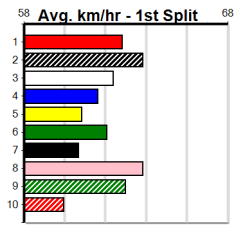

Sale

FLYING COLOURS TRAVEL (275+RANK)

Distance: 510m, Race Type: Grade 5, Total Prizemoney: $1,740
1st: $1,150, 2nd: $360, 3rd: $180, 4th: $50

8

2:50PM

(VIC time)

SWEET NUGGET (1) has ran good placings in two of his last four starts and he could return to the winners list in this. CAPTURE MY SOUL (2) was a smart Warragul winner 3 starts back and she looks like the danger after her freshen up.

Watchdog Tips: **1** **2** **7** **6** Bet: **Win 1**