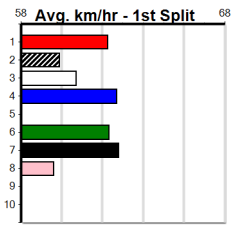

Sale

ROTTI SECURITY (275+RANK)

Distance: 435m, Race Type: Grade 7, Total Prizemoney: $1,530
1st: $1,000, 2nd: $320, 3rd: $160, 4th: $50

3

12:22PM

(VIC time)

CARLIN (8) recorded a solid win from this exact box only 2 starts back and he may take a power of beating again in this. VIENNA GOLD (2) will find this a bit easier than her last couple of starts and she looks like the danger here.

Watchdog Tips:

8

2

7

4

Bet:

Win 8