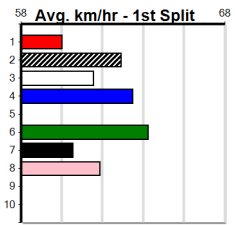

Sale

GIPPSLANDS GOLD 98.3 (275+RANK)

Distance: 435m, Race Type: Grade 5, Total Prizemoney: $1,530
1st: $1,000, 2nd: $320, 3rd: $160, 4th: $50

5

1:57PM

(VIC time)

PATH OF GLORY (2) will find this much easier than his most recent racing and he looks like the one to beat with any luck in running here. QUEEN MAGGIE (6) can set the tempo soon after box rise and she looks like the one to catch.

Watchdog Tips:

2

6

4

7

Bet:

Win 2