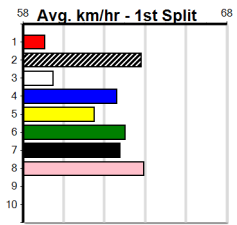

Sale
12
3:54PM
(VIC time)

SPORTSBET MAKE IT A MULTI (275+RANK)

Distance: 435m, Race Type: Grade 5, Total Prizemoney: $1,530
1st: $1,000, 2nd: $320, 3rd: $160, 4th: $50

Watchdog Tips: **8** **4** **7** **5** **Bet:** **Win 8**

1 AKINA ADONIS [5] *May get too far back early here, tested.*

Form	Box	Weight	Dist	Track	Date	Time	BON	Margin	1st/2nd (Time)	PIR	Checked	Comment	W/R	Split 1	S/P	Grade
1	AKINA ADONIS [5]				Mar-20											
WBK	D				COSMIC CHIEF				IZUMI							
Trainer: Samantha Mckay (Denison) $21.00																
6th	(4)	30.9	400	WGL	R11	27-Jun-24	23.49	22.85	8.50LSPICY SIREN (22.90)	M/77	.	.	.	8.91	$60.70	5
4th	(6)	30.8	350	TRA	R10	10-Jul-24	20.52	19.79	4.75LRHINE STAR (20.19)	M/654	.	.	.	6.91	$91.90	RW
3rd	(2)	31.1	435	SLE	R12	24-Jul-24	25.36	24.44	8.00LCARTEL GLAMOUR (24.82)	M/555	.	.	.	5.47	$33.60	5
7th	(7)	31.5	400	WGL	R11	01-Aug-24	23.78	22.88	11.00LLONG WAY HOME (23.01)	M/77	.	.	.	8.91	$36.30	5
Owner(s): TAMBO (SYN), S Mckay, J Rowley, D Mckay																

Winning Boxes							
1	2	3	4	5	6	7	8
1	2	3	4	5	6	7	8
2	1						
Prize				$6,465.00			
Best				25.06			
Starts				77-3-4-7			
Trk/Dst				8-0-0-1			
APM				$751			

2 BE RUGGED [5] *Steady last start placing but looks unlikely here.*

Form	Box	Weight	Dist	Track	Date	Time	BON	Margin	1st/2nd (Time)	PIR	Checked	Comment	W/R	Split 1	S/P	Grade
2	BE RUGGED [5]				Nov-20											
WBK	D				BERNARDO				ZIPPING TINA							
Trainer: Gary Mcmillan (Nambrok) $10.00																
8th	(3)	29.2	395	TRA	R10	08-Jul-24	22.93	22.32	9.00LHEAVY METAL (22.32)	M/678	.	V5	.	3.87	$22.20	5
6th	(5)	29.6	435	SLE	R12	24-Jul-24	25.53	24.44	11.00LCARTEL GLAMOUR (24.82)	M/866	.	.	.	5.68	$19.10	5
3rd	(6)	29.5	400	WGL	R5	01-Aug-24	23.43	22.88	3.25LOCTARE STRIDE (23.21)	M/55	.	.	.	8.82	$7.90	5
3rd	(6)	29.1	300	HVL	R5	12-Aug-24	17.35	16.88	7.00LTWO WAY GLASS (16.88)	M/4	.	.	.	4.05	$39.00	5
Owner(s): G Mcmillan																

Winning Boxes							
1	2	3	4	5	6	7	8
1	2	3	4	5	6	7	8
1					1	5	1
Prize				$15,245.00			
Best				24.80			
Starts				70-8-8-9			
Trk/Dst				6-2-0-0			
APM				$2886			

3 DR. ZEPPELIN [5] *Better than form may read but will need to step.*

Form	Box	Weight	Dist	Track	Date	Time	BON	Margin	1st/2nd (Time)	PIR	Checked	Comment	W/R	Split 1	S/P	Grade
3	DR. ZEPPELIN [5]				Jun-20											
WBK	D				BERNARDO				DR. CADENZA							
Trainer: Marcus McMahan (Darriman) $8.00																
6th	(7)	38.3	500	TRA	R8	15-Jul-24	29.60	29.15	6.50LCREW (29.15)	M/766	.	.	.	10.04	$12.90	T3-5
5th	(1)	38.4	435	SLE	R12	24-Jul-24	25.53	24.44	11.00LCARTEL GLAMOUR (24.82)	S/677	.	.	.	5.54	$3.00	5
5th	(2)	38.0	435	SLE	R11	28-Jul-24	25.13	24.46	5.50LJOHNSON STREET (24.76)	M/665	.	.	.	5.52	$21.80	5
6th	(5)	37.8	435	SLE	R5	04-Aug-24	25.34	24.36	8.00LSUNDAY SEA (24.81)	S/888	.	.	.	5.65	$14.50	5
Owner(s): DOCTORS KENNELS (SYN), J McMahan, J Gill																

Winning Boxes							
1	2	3	4	5	6	7	8
1	2	3	4	5	6	7	8
1		1	1				4
Prize				$16,865.00			
Best				24.71			
Starts				88-8-2-10			
Trk/Dst				11-1-0-4			
APM				$2663			

4 SKY HIGH DREAMS [5] *Smart Warragul win 2 starts back, big show here.*