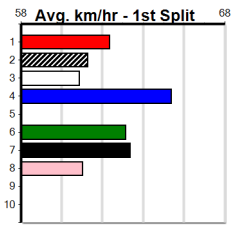

Sale

TRFM (275+RANK)

Distance: 435m, Race Type: Grade 7, Total Prizemoney: $1,530
1st: $1,000, 2nd: $320, 3rd: $160, 4th: $50

4

12:44PM

(VIC time)

GRAND STRIDE (4) is resuming today but did record a solid trial here last week and she may be the one to beat in this. COLLINDA LAW (1) ran a steady placing from this draw last start and he could be right in the finish again here.

Watchdog Tips: **4** **1** **2** **6** **Bet:** **Quinella 1/4 ($10 for 1000%)**