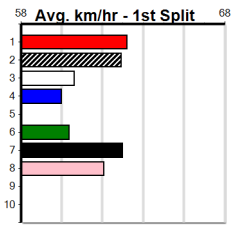

Sale

SPORTSBET GREEN TICKS (275+RANK)

Distance: 435m, Race Type: Maiden, Total Prizemoney: $1,530
1st: $1,000, 2nd: $320, 3rd: $160, 4th: $50

1

11:46AM
(VIC time)

TERRORISING TOM (1) has been solidly placed in 2 of his last 4 starts and he is drawn to lead throughout. VALENCIA LILLY (2) is better than her past few runs and she is drawn to get all the breaks. KOKODA TRAIL (7) has solid claims

Watchdog Tips:

1

2

7

8

Bet:

Win 1