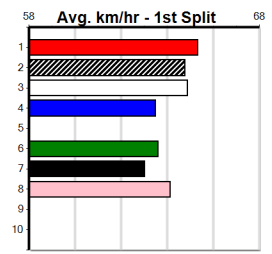

Sale
11
3:37PM
(VIC time)

RANFORD'S FAMILY BUTCHER (275+RANK)

Distance: 435m, Race Type: Grade 5, Total Prizemoney: $1,530
1st: $1,000, 2nd: $320, 3rd: $160, 4th: $50

SWIFTY GIRL (3) has posted explosive wins in 4 of her 10 starts and she should only need to step cleanly to salute again in this. SLINGSHOT BANJO (4) will find this easier than his last couple of starts and has been racing well enough to challenge.

Watchdog Tips: **3** **4** **1** **2** **Bet:** **Win 3**

1

SWORD DANCER [5] Blks **$6.00**
Smart placings in 4 of his last 5, big chance.
BK Bitch Feb-21 Sire: MY REDEEMER Dam: ANTS IN PANTS Trainer: Frederick Bickerton (Pearcedale)
Winning Distances: < 300m (0) 300 - 399m (3) 400 - 499m (1) 500 - 599m (0) 600 - 699m (0) > 700m (0)
Winning Weights: 25.1(2) 26.0(1) 26.1(1)

Plc	Box	Dist	Track	Date	Time	BON	Margin	1st/2nd (Time)	PIR	Checked	Comment	WR	Split 1	S/P	Grade
4th	(3)	26.1	395	TRA	R7	22-Apr-24	22.71	22.29	1.5L JAY JAY LOPEZ (22.62)	M/211	.	V10	3.79	$2.00	T3-5
ST (-)		24.6	400	WGL		23-May-24	24.01		3.25L Trial Cleared	M/11	.	4of4	8.49	.	ST
4th	(6)	25.0	400	WGL	R4	04-Jun-24	23.48	22.82	9.50L PERSUASION (22.82)	M/36	.	.	8.49	$12.60	T3-5
2nd	(6)	24.9	400	WGL	R7	15-Jun-24	23.07	22.97	1.5L RIE BALE (22.97)	M/22	.	.	8.56	$15.40	5
2nd	(3)	24.8	435	SLE	R10	03-Jul-24	25.14	24.41	0.10L BRAEMAR ELSIE (25.14)	M/222	.	.	5.27	$12.20	5NP
3rd	(2)	25.3	400	WGL	R6	11-Jul-24	23.21	23.08	1.00L AUDACIOUS PADDY (23.15)	Q/12	.	.	8.49	$8.50	T3-5
3rd	(4)	25.0	400	WGL	R4	25-Jul-24	23.20	23.01	1.5L ASTON IMAGE (23.11)	M/64	.	.	8.66	$7.60	T3-5
6th	(1)	25.5	350	HVL	R8	30-Jul-24	19.86	19.56	1.5L SUPERFLY GIRL (19.76)	S/4	.	.	6.67	$19.60	T3-5

Last 3 wins NOT included above

1st	(8)	25.1	350	TRA	R3	12-Jun-23	20.22	20.07	1.5L CANYA TICK (20.31)	M/21	.	.	6.66	$12.40	T3-7
1st	(2)	25.1	350	TRA	R4	17-Jul-23	19.91	19.91	5.50L SCOTT PLENTY (20.29)	M/11	.	.	6.66	$2.40	T3-6
1st	(7)	26.1	350	TRA	R11	21-Aug-23	19.87	19.82	5.00L PLATINUM BOW (20.21)	M/11	.	.	6.64	$3.80	T3-5

Box History

Bx	1st	2nd	3rd	4th	5th	6th	7th	8th
1								
2	2	2	2		1	1		2
3				1				
4		1	1		2	3		
5						1	1	1
6			1	2	1			
7	1	1			2	1		
8	1	3			2	1	1	

Prize Best Starts Trk/Dts APM

$9680.00
25.14(3)-3/7/24
42-4-11-5
1-0-1-0
2019