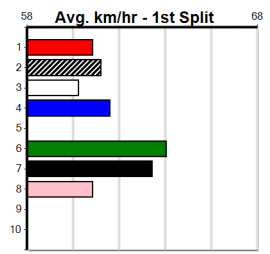

Sale
9
3:07PM
(VIC time)

TOONGABBIE LODGE (275+RANK)

Distance: 435m, Race Type: Mixed 6/7, Total Prizemoney: $1,530
1st: $1,000, 2nd: $320, 3rd: $160, 4th: $50

ELITE DARRA (1) is drawn to get the gun run throughout in this and he looks like the one they may need to beat. COLLINDA POPS (7) showed good earl speed in her steady win three starts back and she could be the danger in this.

Watchdog Tips: **1** **7** **4** **6** **Bet:** **Win 1**

1

Form Box	Wgt	Dist	Track	Date	Time	BON	Margin	1st/2nd (Time)	PIR	Checked	Comment	WR	Split 1	S/P	Grade
ELITE DARA [6] $3.60															
BK Dog Jun-22 Sire: BERNARDO Dam: SUFFRAGETTE															
Owner(s): Elite Greyhounds (SYN), J Timperley, D Rhoden, D O'meachair, B Telford															
Trainer: Judith McMahon (Darriman)															
Winning Distances: < 300m (0) 300 - 399m (0) 400 - 499m (1) 500 - 599m (1) 600 - 699m (0) > 700m (0)															
Winning Weights: 33.3(1) 33.9(1)															
7th (1)	33.7	435	SLE	R3	03-Jul-24	25.33	24.41	11.00 HENRY BALE (24.56)	M/688	.	.	.	5.42	$19.30	6G
6th (5)	33.7	395	TRA	R9	08-Jul-24	23.04	22.32	9.50L JOHNSON STREET (22.41)	S/877	.	.	.	3.91	$6.70	6G
7th (3)	33.8	395	TRA	R9	10-Jul-24	23.34	22.23	10.00 CASH FOR KOTA (22.65)	M/7888	.	.	W	4.15	$10.00	X67
6th (4)	33.9	435	SLE	R10	17-Jul-24	25.42	24.54	2.50L CHALUPA BATMAN (25.25)	M/566	.	.	W	5.55	$43.70	RW
6th (1)	33.4	435	SLE	R4	21-Jul-24	25.63	24.29	10.00 VALENCIA TILLY (24.94)	Q/257	.	.	W	5.34	$9.70	X67H
2nd (7)	33.5	435	SLE	R9	24-Jul-24	24.85	24.44	1.25L PAW HUNTER (24.77)	M/533	.	.	.	5.42	$20.60	X67
6th (5)	33.2	350	HVL	R2	31-Jul-24	20.18	19.20	3.00L RIPPED MIKADO (19.98)	S/7	.	.	.	6.96	$19.00	X67
4th (8)	33.6	435	SLE	R3	11-Aug-24	25.29	24.42	5.50L PAW USAMI (24.92)	M/523	.	.	W	5.38	$6.70	X67
Last 3 wins NOT included above															
1st (1)	33.3	435	SLE	R1	02-Jun-24	24.89	24.37	9.50L DAINTREE PISTOL (25.53)	Q/111	.	.	.	5.37	$2.90	M
1st (6)	33.9	510	SLE	R6	09-Jun-24	29.39	28.73	3.5L BE GRACEFUL (29.62)	S/311	.	.	.	9.45	$16.00	X67H

Bx	1st	2nd	3rd	4th	5th	6th	7th	8th
1	1							
2					1			
3								
4						1		
5							2	
6	1							
7		1						1
8		1		1				

Prize Best Starts	$4825.00
Trk/Dts	24.85(7)-24/7/24
APM	16-2-2-0
	9-1-2-0
	3053