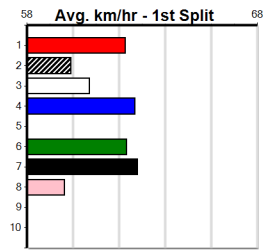

Sale

3

12:22PM

(VIC time)

ROTTI SECURITY (275+RANK)

Distance: 435m, Race Type: Grade 7, Total Prizemoney: $1,530
1st: $1,000, 2nd: $320, 3rd: $160, 4th: $50

CARLIN (8) recorded a solid win from this exact box only 2 starts back and he may take a power of beating again in this. VIENNA GOLD (2) will find this a bit easier than her last couple of starts and she looks like the danger here.

Watchdog Tips: **8** **2** **7** **4** **Bet:** **Win 8**

1

SOMERTON KAREN [7] **Showed speed in smart win 4 back, must respect.** **$21.00**

BK Bitch Dec-22 Sire: MY REDEEMER Dam: SOMERTON ROSE Trainer: Michael Delaney (Cobains)

Owner(s): M Delaney
Winning Distances: < 300m (0) 300 - 399m (0) 400 - 499m (1) 500 - 599m (0) 600 - 699m (0) > 700m (0)
Winning Weights: 24.4(1)

4th (1)	24.7	435	SLE	R2	23-Jun-24	25.26	24.37	13.00 PAW BODHI (24.41)	M/544	. . .	. . .	5.37	$8.50	MH
8th (1)	24.4	435	SLE	R2	30-Jun-24	25.45	24.46	12.00 ROSCOE BALE (24.64)	M/388	. . .	. . .	5.39	$24.70	MF
1st (5)	24.4	435	SLE	R2	07-Jul-24	25.02	24.39	0.50L DAINTREE BLINDER (25.05)	Q/111	. . .	SW	5.33	$7.00	M
4th (3)	24.4	435	SLE	R3	14-Jul-24	25.34	24.43	12.00 CANYA EXPLODE (24.50)	M/344	. . .	. . .	5.33	$23.10	7
6th (4)	24.5	510	SLE	R3	17-Jul-24	29.90	28.91	8.00L MADALIA TIPPER (29.36)	M/566	. . .	. . .	9.63	$12.10	RW
4th (7)	24.3	435	SLE	R3	07-Aug-24	25.19	24.38	4.00L STOJANOVIC (24.92)	M/344	. . .	. . .	5.37	$17.90	7
4th (1)	23.9	435	SLE	R3	14-Aug-24	25.06	24.65	1.25L BRAEMAR SHEILA (24.98)	M/133	. . .	. . .	5.28	$9.80	7

Last 3 wins NOT included above

Box History

Box	1st	2nd	3rd	4th	5th	6th	7th	8th
1								
2				2				
3								
4				1				
5	1					1		
6								
7				1				
8								

Prize Best	$1905.00
Starts	25.02(5)-7/7/24
Trk/Dts	7-1-0-0
APM	6-1-0-0 1554

2

VIENNA GOLD [7] **Find this easier than her recent outings, danger.** **$4.20**

RF Bitch May-21 Sire: SENNACHIE Dam: BELLA EDITION Trainer: Susan Northway (Heyfield)

Owner(s): S Northway
Winning Distances: < 300m (0) 300 - 399m (1) 400 - 499m (0) 500 - 599m (0) 600 - 699m (0) > 700m (0)
Winning Weights: 31.1(1)

2nd (6)	31.4	435	SLE	R2	26-Jun-24	24.74	24.20	2.50L PAW MANNY (24.57)	M/732	. . .	. . .	5.57	$9.10	7
6th (4)	31.6	435	SLE	R2	03-Jul-24	25.45	24.41	7.00L PAW LOUIS (24.97)	M/677	. . .	. . .	5.49	$4.20	7
6th (2)	31.6	395	TRA	R2	12-Jul-24	22.50	22.16	4.50L PAW YONDER (22.19)	M/744	. . .	. . .	3.98	$8.90	X67H
2nd (5)	31.6	435	SLE	R4	17-Jul-24	24.99	24.54	1.25L SNOWFEST (24.91)	M/322	. . .	. . .	5.40	$5.90	7
4th (5)	31.6	435	SLE	R9	24-Jul-24	24.98	24.44	3.25L PAW HUNTER (24.77)	S/755	. . .	. . .	5.50	$6.10	X67
5th (2)	31.3	435	SLE	R3	28-Jul-24	25.53	24.46	9.50L LITTLE MEG (24.88)	S/788	. . .	. . .	5.53	$3.70	X67
7th (6)	31.4	435	SLE	R3	07-Aug-24	25.24	24.38	4.50L STOJANOVIC (24.92)	M/777	. . .	. . .	5.52	$4.80	7
3rd (2)	32.0	435	SLE	R3	14-Aug-24	25.00	24.65	0.50L BRAEMAR SHEILA (24.98)	M/554	. . .	. . .	5.44	$4.30	7

Last 3 wins NOT included above

1st (7)	31.1	350	TRA	R1	01-Mar-24	20.06	19.72	2.75L PRINCESS BARONA (20.25)	Q/21	. . .	. . .	6.68	$14.00	M
. . .	. . .	. . .	. . .	. . .	. . .	. . .	. . .	. . .	. . .	. . .	. . .	. . .	. . .	. . .

Box History

Box	1st	2nd	3rd	4th	5th	6th	7th	8th
1								
2			1		1	1		
3								
4				2		1		
5	1			2				
6	1						1	
7	1			1				
8								

Prize Best	$3205.00
Starts	24.74(6)-26/6/24
Trk/Dts	13-1-2-1
APM	9-0-2-1 1982