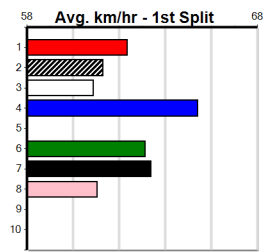

Sale

4

12:44PM

(VIC time)

TRFM (275+RANK)

Distance: 435m, Race Type: Grade 7, Total Prizemoney: $1,530
1st: $1,000, 2nd: $320, 3rd: $160, 4th: $50

GRAND STRIDE (4) is resuming today but did record a solid trial here last week and she may be the one to beat in this. COLLINDA LAW (1) ran a steady placing from this draw last start and he could be right in the finish again here.

Watchdog Tips: **4** **1** **2** **6** **Bet:** **Quinella 1/4 ($10 for 1000%)**

1

COLLINDA LAW [7] **Steady placing here last start, major player.** **$3.20**

BK Dog May-22 Sire: ASTON DEE BEE Dam: AUDACIOUS BELL Trainer: Stephanie Tyler (Boisdale)

Owner(s): S Tyler

Winning Distances: < 300m (0) 300 - 399m (0) 400 - 499m (2) 500 - 599m (0) 600 - 699m (0) > 700m (0)

Winning Weights: 35.6(1) 36.0(1)

Trk	Dist	Time	Margin	1st/2nd (Time)	PIR	Checked	Comment	W/R	Split 1	S/P	Grade				
3rd (4)	35.7	400	WGL	R9	07-Jul-24	25.08	24.39	4.00L BEST OF COLOUR (24.81)	M/333	.	.	.	5.35	$36.20	X67
6th (2)	35.7	400	WGL	R9	11-Jul-24	23.40	23.08	2.75L SWANKY CHIC (23.22)	M/44	.	.	.	8.67	$4.50	T3-7
7th (2)	35.7	400	WGL	R3	18-Jul-24	23.72	22.88	12.00 ARKA RIVER (22.89)	M/67	.	.	.	8.66	$2.80	7
5th (7)	35.4	435	SLE	R4	24-Jul-24	25.76	24.44	7.50L ON REPEAT (25.24)	M/465	.	.	.	5.32	$3.50	7
7th (6)	35.6	435	SLE	R3	28-Jul-24	25.68	24.46	12.00 LITTLE MEG (24.88)	M/577	.	.	.	5.49	$30.80	X67
6th (8)	35.9	400	WGL	R9	01-Aug-24	23.44	22.88	3.5L DANCING DARCIE (23.20)	M/35	.	.	.	8.67	$11.60	7
3rd (1)	35.7	435	SLE	R3	11-Aug-24	25.25	24.42	4.75L PAW USAMI (24.92)	M/332	.	.	.	5.29	$23.70	X67
1st (1)	36.0	435	SLE	R4	14-Aug-24	24.78	24.65	0.75L GRAND STRIDE (24.82)	M/222	.	.	.	5.31	$1.60	7

Last 3 wins NOT included above

Trk	Dist	Time	Margin	1st/2nd (Time)	PIR	Checked	Comment	W/R	Split 1	S/P	Grade				
1st (5)	35.6	435	SLE	R1	19-Jun-24	24.97	24.41	5.50L DAINTREE PISTOL (25.34)	M/111	.	SW	.	5.33	$3.60	M

Box History

Bx	1st	2nd	3rd	4th	5th	6th	7th	8th
1	1							
2								
3			1			1	1	
4				1				
5	1							
6								2
7					1	1		
8							1	

Prize Best Starts Trk/Dts APM $2655.00 24.78(1)-14/8/24 14-2-0-3 11-2-0-3 2169

2

SECRETS WITHOUT [7] **Racing well, smart last start win, chance if steps** **$5.50**

BK Bitch Apr-22 Sire: HARD STYLE RICO Dam: POPPY TALK Trainer: Peter Schofield (Hazelwood)

Owner(s): P Schofield

Winning Distances: < 300m (0) 300 - 399m (0) 400 - 499m (1) 500 - 599m (0) 600 - 699m (0) > 700m (0)

Winning Weights: 24.9(1)

Trk	Dist	Time	Margin	1st/2nd (Time)	PIR	Checked	Comment	W/R	Split 1	S/P	Grade				
6th (3)	24.5	400	WGL	R1	18-Jun-24	23.90	22.54	12.00 WATER BOMB (23.09)	M/76	.	VO	.	9.28	$3.40	M
7th (1)	24.5	435	SLE	R1	03-Jul-24	25.61	24.41	12.00 PAW YONDER (24.83)	M/557	.	SW	.	5.51	$2.10	M
3rd (5)	24.7	435	SLE	R3	24-Jul-24	25.25	24.44	1.5L PAW OLYMPIA (25.16)	S/522	.	.	.	5.47	$5.00	M
3rd (2)	24.9	400	WGL	R3	01-Aug-24	23.27	22.88	3.5L BALANCED (23.02)	M/33	.	.	.	8.69	$2.50	M
1st (7)	24.9	400	WGL	R9	08-Aug-24	23.18	22.66	5.50L RIVER PLAY (23.56)	M/11	.	.	.	8.61	$3.10	T3-M
3rd (2)	25.0	435	SLE	R4	14-Aug-24	24.96	24.65	2.75L COLLINDA LAW (24.78)	M/543	.	.	.	5.44	$3.90	7

Last 3 wins NOT included above

Box History

Bx	1st	2nd	3rd	4th	5th	6th	7th	8th
1							1	
2			2					
3						1		
4								
5			1					
6								
7	1							
8								

Prize Best Starts Trk/Dts APM $1320.00 24.96(2)-14/8/24 6-1-0-3 3-0-0-2 1320