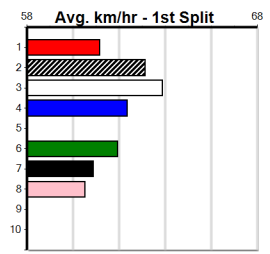

Sale
10
3:22PM
(VIC time)

INTA PLUMBING SERVICES (275+RANK)

Distance: 435m, Race Type: Grade 6, Total Prizemoney: $1,530
1st: $1,000, 2nd: $320, 3rd: $160, 4th: $50

ROLLING COAL (4) has recorded good placings in his last 2 starts and he may prove a bit too classy for his rivals in this. BANDARI (3) can race on the speed from the outset in this and he could give a big sight in front if he finds the arm early.

Watchdog Tips: **4** **3** **8** **1** **Bet:** **Quinella 3/4 ($10 for 1000%)**

1

URANO BALE (NSW)[6] **Smart placings in 2 of his last 4 , can threaten.** **$4.60**
DKBD Dog Apr-22 Sire: CHRISTO BALE Dam: DYNA ROMY Trainer: Luke Harris (Devon Meadows)
Owner(s): L Harris
Winning Distances: < 300m (0) 300 - 399m (1) 400 - 499m (1) 500 - 599m (0) 600 - 699m (0) > 700m (0)
Winning Weights: 35.5(1) 36.2(1)

7th (1)	33.9	435	SLE	R9	07-Jul-24	25.34	24.39	8.00L BEST OF COLOUR (24.81)	M/787	. . . . .	5.50	$27.00	X67
7th (6)	34.2	460	WGL	R5	11-Jul-24	27.43	26.48	12.00 JOY RIDE (26.62)	M/877	. . . . .	6.90	$8.20	T3-RW
6th (4)	34.7	500	BEN	R9	17-Jul-24	29.19	28.53	7.00L TUDOR PEAK (28.72)	M/555	. . . . .	6.94	$11.70	T3-RW
4th (8)	35.5	460	GEL	R5	23-Jul-24	26.38	25.95	3.5L CHASING CHAPPY (26.15)	M/453	. . . . .	6.86	$4.70	X67
6th (4)	35.4	400	WGL	R9	26-Jul-24	23.56	22.65	8.50L MYSTERY BROKER (22.98)	M/66	. . . . .	8.96	$27.70	X67
2nd (6)	35.6	460	GEL	R7	30-Jul-24	26.44	26.07	1.5L SUMMER SPRITZ (26.35)	M/343	. . . . .	6.69	$10.30	RW
2nd (5)	35.4	460	GEL	R5	06-Aug-24	26.20	25.67	2.75L PAW LARRY (26.02)	M/222	. . . . .	6.82	$11.40	X67
5th (4)	35.6	400	WGL	R2	09-Aug-24	23.25	22.22	5.50L RUTHLESS SECRET (22.90)	M/44	. . . . .	8.64	$16.30	X67

Last 3 wins NOT included above

1st (2)	36.2	390	BAL	R9	06-May-24	22.56	21.89	0.25L ODIN BALE (22.57)	M/31	. . . . .	8.76	$9.40	T3-M
1st (8)	35.5	460	GEL	R5	25-Jun-24	26.12	25.98	1.00L PAW NICHOLLS (26.19)	M/833	. . . . .	6.97	$15.40	X67

Box History

Bx	1st	2nd	3rd	4th	5th	6th	7th	8th
1								
2	1							
3			1		1			1
4		1	1	3	1	3		
5		1	1					1
6		1			1	1	1	1
7				1	1			
8	1	1		2		1		1

Prize Best Starts Trk/Dts APM $4435.00 25.34(1)-7/7/24 30-2-4-3 1-0-0-0 2974