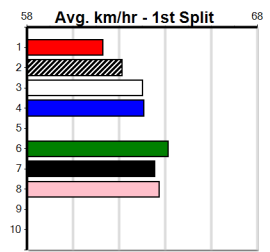

Sale
7
2:32PM
(VIC time)

CABINET CONNECTIONS (275+RANK)

Distance: 435m, Race Type: Grade 5, Total Prizemoney: $1,530
1st: $1,000, 2nd: $320, 3rd: $160, 4th: $50

KENZIE KID (3) has produced smart wins in 2 of her last 4 starts and she may be the one to beat again in a race of this nature. SAKURA RYKER (4) has recorded good placings in 3 of her last 4 starts and she looks like the main danger here.

Watchdog Tips: **3** **4** **8** **7** **Bet:** **Win 3**

1

VALVE BOUNCE [5] Comes into calculations from this draw. **$7.00**

BK Dog Oct-21 Sire: SHIMA SHINE Dam: ZIPPING EMMA
Owner(s): Barking dogs syndicate (SYN), M Clark, C Morris
Winning Distances: < 300m (0) 300 - 399m (0) 400 - 499m (3) 500 - 599m (0) 600 - 699m (0) > 700m (0)
Winning Weights: 33.0(1) 33.3(1) 33.7(1)

4th	7th	33.4	400	WGL	R10	30-May-24	23.49	22.96	3.00L OUR MABEL (23.29)	S/65	8.77	$6.10	T3-6
6th	(8)	33.4	435	SLE	R10	05-Jun-24	25.19	24.37	5.50L MALLY BOY (24.82)	S/876	5.64	$12.00	6G
1st	(2)	33.7	400	WGL	R10	20-Jun-24	23.08	22.89	0.75L RUNWAY (23.12)	M/42	8.61	$8.00	T3-6
2nd	(5)	33.7	435	SLE	R11	03-Jul-24	24.92	24.41	1.5L BLOCK BUSTED (24.83)	M/632	5.42	$9.20	5NP
2nd	(6)	33.2	515	SAP	R12	08-Jul-24	30.12	29.50	2.75L TARGET RANGE (29.92)	M/5322	5.24	$31.00	5NP
6th	(3)	33.5	525	MEP	R11	17-Jul-24	31.08	29.78	8.00L REGENERATE (30.53)	M/4555	5.30	$11.40	T3-5
2nd	(4)	33.5	435	SLE	R7	24-Jul-24	25.05	24.44	1.75L BE A CHARACTER (24.93)	M/643	5.56	$6.90	5
6th	(2)	33.3	350	HVL	R7	11-Aug-24	19.79	19.01	4.50L SWEET ALESSIA (19.48)	S/8	6.91	$26.60	5

Last 3 wins NOT included above

1st	(8)	33.0	435	SLE	R2	15-Dec-23	24.88	24.23	2.00L DR. IVOR (25.01)	M/322	5.42	$4.70	M
1st	(3)	33.3	435 <td>SLE <td>R11</td> <td>24-Apr-24</td> <td>25.07</td> <td>24.60</td> <td>1.00L JUST LIKE AUDREY (25.13)</td> <td>M/742</td> <td>5.50</td> <td>$7.50</td> <td>X67</td> </td>										

Box History

Bx	1st	2nd	3rd	4th	5th	6th	7th	8th
1								
2	1		1			2	1	
3	1	1		1		1	1	
4		2			2	1		
5		1		1	1	1		
6	1	1	1				1	
7				2				
8	1	2	1	1	1	2		

Prize Best Starts Trk/Dts APM: $7805.00, 24.88(8)-15/12/23, 34-3-7-3, 18-2-4-2, 3599

2

FLYING RYKER [5] *** SCRATCHED *** **$4.60**

BK Dog May-21 Sire: BARCIA BALE Dam: LIBBY'S DREAM
Owner(s): Palm Ridge Friends (SYN), L Burke, G Harris
Winning Distances: < 300m (0) 300 - 399m (3) 400 - 499m (2) 500 - 599m (0) 600 - 699m (0) > 700m (0)
Winning Weights: 32.8(1) 33.0(2) 33.7(1) 33.8(1)

6th	(5)	33.0	395	TRA	R11	07-Jun-24	23.01	22.20	10.00 JEBEDIAH (22.32)	M/887	3.99	$10.90	5
1st	(8)	33.0	395	TRA	R6	17-Jun-24	22.19	21.97	3.5L BLUEY LA LA (22.43)	M/111	3.82	$17.50	SH
4th	(3)	32.9	395	TRA	R5	21-Jun-24	22.40	22.01	3.00L HIERARCHY (22.19)	S/6554	3.84	$14.70	SF
7th	(4)	33.2	460	WGL	R6	02-Jul-24	27.02	26.16	11.00 WILD SERENA (26.32)	M/888	6.98	$22.40	5
3rd	(8)	33.2	435	SLE	R9	14-Jul-24	24.79	24.43	0.75L DR. JETHRO (24.74)	S/722	5.42	$6.90	5
4th	(4)	33.0	435	SLE	R11	21-Jul-24	25.04	24.29	11.00 DR. QUEENIE (24.29)	M/633	5.52	$10.40	5
5th	(2)	33.3	435	SLE	R5	24-Jul-24	25.14	24.44	2.75L DREAM RYKER (24.96)	S/677	5.42	$3.60	5
8th	(1)	33.1	460	WGL	R8	08-Aug-24	26.65	26.06	8.50L LAUGHING PANTHER (26.06)	S/868	6.81	$1.90	T3-5

Last 3 wins NOT included above

1st	(6)	33.0	395	TRA	R5	27-Nov-23	22.31	21.97	2.00L TARYN'S BLUE (22.43)	S/732	3.96	$2.40	7
1st	(8)	33.8	450	TRA	R2	22-Jan-24	25.51	25.51	0.75L TEASER'S BEAUTY (25.54)	M/221	6.76	$2.00	X67
1st	(2)	33.7	460	WGL	R6	08-Feb-24	26.02	25.87	2.75L KEL OF KINTYRE (26.20)	S/311	6.55	$2.10	T3-RW

Box History

Bx	1st	2nd	3rd	4th	5th	6th	7th	8th
1				1				1
2	1		1	1	1			
3		1	1	1				
4				1				
5				1		1	1	
6	1			1	1			
7	1			1	1	1		
8	2		1	1	1			

Prize Best Starts Trk/Dts APM: $7160.00, 24.79(8)-14/7/24, 23-5-0-3, 3-0-0-1, 2377