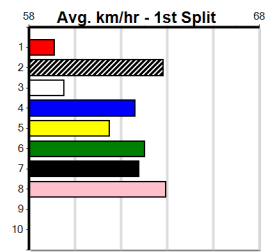

Sale
12
3:54PM
(VIC time)

SPORTSBET MAKE IT A MULTI (275+RANK)

Distance: 435m, Race Type: Grade 5, Total Prizemoney: $1,530
1st: $1,000, 2nd: $320, 3rd: $160, 4th: $50

NO DOORS (8) can explode soon after box rise in his races and he may be the one to beat in this.
SKY HIGH DREAMS (4) was never headed two runs back and she will be in the firing line
throughout. BLOCK A GOLD (7) has claims

Watchdog Tips: **8** **4** **7** **5** **Bet:** **Win 8**

1

AKINA ADONIS [5] **May get too far back early here, tested.** **$21.00**

WBK Dog Mar-20 Sire: COSMIC CHIEF Dam: IZUMI
Owner(s): TAMBO (SYN), S McKay, J Rowley, D McKay
Trainer: Samantha McKay (Denison)

Winning Distances: < 300m (0) 300 - 399m (2) 400 - 499m (1) 500 - 599m (0) 600 - 699m (0) > 700m (0)

Winning Weights: 30.8(1) 31.7(1) 32.0(1)

Box	1st	2nd	3rd	4th	5th	6th	7th	8th
1					1	1	1	1
2			1		3	1	2	1
3	2			1	4			1
4	1	1	1	3	1	6	1	
5		1	3	1	3			2
6		1		4	1	5		
7		1	1	1	3	3	1	1
8			1	1	1	2	2	1

Prize Best Starts Trk/Dts APM: $6465.00, 25.06(6)-19/10/23, 77-3-4-7, 8-0-0-1, 751

1st (4) 32.0 350 TRA R1 27-Mar-23 20.50 19.84 1.25L TOMMY TORNADO (20.59) M/44 . . . SW . 6.86 $9.70 M
1st (3) 30.8 395 TRA R4 05-Jun-23 23.00 22.50 1.5L KALE (23.09) Q/234 . . . SW . 3.87 $16.30 7
1st (3) 31.7 400 WGL R10 26-Oct-23 23.61 22.83 1.00L ELECTRIC HEIDI (23.67) M/42 . . . . . 8.74 $10.80 6G

2

BE RUGGED [5] **Steady last start placing but looks unlikely here.** **$10.00**

BEED Dog Nov-20 Sire: BERNARDO Dam: ZIPPING TINA
Owner(s): G Mcmillan
Trainer: Gary Mcmillan (Nambrok)

Winning Distances: < 300m (0) 300 - 399m (6) 400 - 499m (2) 500 - 599m (0) 600 - 699m (0) > 700m (0)

Winning Weights: 29.1(1) 29.5(1) 29.6(1) 29.7(2) 29.8(1) 30.0(1) 31.7(1)

Box	1st	2nd	3rd	4th	5th	6th	7th	8th
1		2			2			
2	1	1	2	1	2	1		1
3		1			1	2		1
4		1	1		1	3	1	1
5						2	1	1
6	1	2	3			3	1	
7	5		2	1	3	3	2	
8	1	1	1	3	1	6	1	

Prize Best Starts Trk/Dts APM: $15245.00, 24.80(7)-19/10/23, 70-8-8-9, 6-2-0-0, 2886

1st (7) 29.8 350 TRA R3 22-Jan-24 19.93 19.81 1.75L CLEAR PASSAGE (20.04) M/43 . . . SW . 6.59 $5.10 5
1st (2) 29.1 395 TRA R6 04-Mar-24 22.40 21.95 3.00L MEGA BANJO BOY (22.60) M/444 . . . . . 3.88 $2.80 T3-5
1st (7) 29.7 435 SLE R12 27-Mar-24 25.05 24.59 1.5L DR. RODRIGO (25.14) M/422 . . . . . 5.36 $3.00 5

3

DR. ZEPPELIN [5] **Better than form may read but will need to step.** **$8.00**

BEF Dog Jun-20 Sire: BERNARDO Dam: DR. CADENZA
Owner(s): DOCTORS KENNELS (SYN), J McMahon, J Gill
Trainer: Marcus McMahon (Darriman)

Winning Distances: < 300m (0) 300 - 399m (2) 400 - 499m (4) 500 - 599m (2) 600 - 699m (0) > 700m (0)

Winning Weights: 33.3(1) 34.9(1) 35.6(1) 35.7(1) 35.9(1) 36.0(1) 36.3(1) 37.1(1)

Box	1st	2nd	3rd	4th	5th	6th	7th	8th
1	1	1	2	4	5	1	1	1
2		1	2	2	3		2	4
3	1				1	1	2	
4	1		2	1	2	1	2	
5			2	2	2			1
6	1	1		4	3	1	2	2
7				4	4	3	4	1
8	4		1	1				

Prize Best Starts Trk/Dts APM: $18665.00, 24.71(6)-8/10/23, 88-8-2-10, 11-1-0-4, 2663

1st (6) 36.0 435 SLE R11 08-Oct-23 24.71 24.36 6.50L PLATINUM BOW (25.14) S/821 . . . . . 5.46 $45.70 5NP
1st (4) 35.9 500 TRA R6 30-Oct-23 28.31 28.31 0.10L MIGHTY HERCULES (28.32) M/311 . . . . . 9.37 $15.40 T3-5
1st (1) 37.1 510 SLE R8 24-Apr-24 29.28 29.28 2.00L RHONDA GEM (29.41) Q/211 . . . V7 . 9.40 $10.20 5