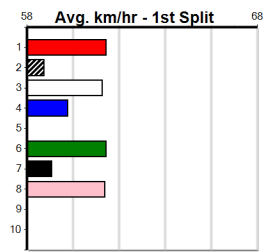

Sale

2
12:02PM

(VIC time)

MONACELLARS (275+RANK)

Distance: 435m, Race Type: Maiden, Total Prizemoney: $1,530
1st: $1,000, 2nd: $320, 3rd: $160, 4th: $50

BELLS OF VICTORY (1) has produced smart placings in her last 2 starts and she looks set to go one better in this. VIENNA SUNSET (6) has shown early speed in her placings in 2 of her last 4 and she could be prominent throughout here.

Watchdog Tips: **1** **6** **4** **8** **Bet:** **Win 1**

1

BELLS OF VICTORY [M] **Smart placings in her last 2 starts, can go close.** **$2.80**
BK Bitch Mar-22 Sire: SHIMA SHINE Dam: LAKEVIEW ISLA
Owner(s): BGB SYN (SYN), G Elston, B Elston Trainer: John Elston (Sale)
Winning Distances: < 300m (0) 300 - 399m (0) 400 - 499m (0) 500 - 599m (0) 600 - 699m (0) > 700m (0)

Winning Weights:

Plc	Dist	Wgt	Track	Date	Time	BOB	Margin	1st/2nd (Time)	PIR	Checked	Comment	WR	Split 1	S/P	Grade
6th (2)	34.4	435	SLE	R3	05-Jun-24	25.68	24.37	10.00 TILLY GIRL (25.00)	S/875	.	.	.	6.06	$6.70	M
6th (1)	34.3	435	SLE	R1	19-Jun-24	25.55	24.41	8.50L COLLINDA LAW (24.97)	S/887	.	SW	.	5.83	$7.30	M
2nd (4)	34.3	400	WGL	R2	01-Aug-24	23.43	22.88	1.25L FLY HIGH ZEUS (23.35)	S/43	.	.	.	8.82	$3.20	M
2nd (8)	34.3	400	WGL	R2	08-Aug-24	23.25	22.66	6.50L EAT YOUR SPINACH (22.81)	S/42	.	.	.	8.59	$8.80	T3-M
3rd (1)	34.2	435	SLE	R2	14-Aug-24	25.04	24.65	6.00L LAKEVIEW APRIL (24.65)	S/533	.	.	.	5.55	$3.60	M

Last 3 wins NOT included above

Box History

Bx	1st	2nd	3rd	4th	5th	6th	7th	8th
1			1					
2						1		
3								
4		1						
5								
6								
7								
8		1						

Prize Best $640.00
Starts 25.04(1)-14/8/24
Trk/Dts 5-0-2-1
APM 3-0-0-1 640

2

DR. DIABLO [M] **Well beaten in recent times, needs to step here.** **$10.00**
BK Dog May-21 Sire: ASTON KIMETTO Dam: BLUE SURFONIC
Owner(s): DOCTORS KENNELS (SYN), J McMahon, J Gill Trainer: Marcus McMahon (Darriman)
Winning Distances: < 300m (0) 300 - 399m (0) 400 - 499m (0) 500 - 599m (0) 600 - 699m (0) > 700m (0)

Winning Weights:

Plc	Dist	Wgt	Track	Date	Time	BOB	Margin	1st/2nd (Time)	PIR	Checked	Comment	WR	Split 1	S/P	Grade
7th (5)	32.3	435	SLE	R1	22-May-24	25.88	24.63	7.00L MR. DRIFTER (25.40)	M/447	.	.	.	5.55	$15.90	M
8th (2)	32.2	435	SLE	R1	27-May-24	26.08	24.27	14.00 FREEDOM GIRL (25.15)	S/788	.	V7	.	5.57	$14.60	M
5th (3)	32.6	350	TRA	R1	17-Jun-24	20.60	19.76	8.50L RIO WHIZZER (20.04)	S/55	.	.	.	7.06	$16.80	M
6th (2)	32.5	435	SLE	R2	23-Jun-24	25.69	24.37	19.00 PAW BODHI (24.41)	S/656	.	.	.	5.51	$22.00	MH
6th (7)	32.5	395	TRA	R2	10-Jul-24	23.38	22.23	6.50L JUDGE JEBRYNAH (22.94)	S/6666	.	.	.	3.99	$31.10	M
8th (1)	32.6	435	SLE	R1	17-Jul-24	25.97	24.54	14.00 STORMY SECRET (25.05)	M/788	.	.	.	5.40	$59.50	M
8th (5)	32.3	435	SLE	R2	24-Jul-24	26.29	24.44	19.00 MR. GROOVE (25.02)	S/788	.	V21	.	5.58	$93.60	M
6th (2)	31.4	435	SLE	R2	14-Aug-24	25.84	24.65	17.00 LAKEVIEW APRIL (24.65)	S/776	.	.	.	5.69	$37.30	M

Last 3 wins NOT included above

Box History

Bx	1st	2nd	3rd	4th	5th	6th	7th	8th
1								1
2						2		1
3		1		1				1
4							1	1
5							1	2
6						1	2	
7						2		
8						1		1

Prize Best $160.00
Starts 25.52(6)-5/5/24
Trk/Dts 19-0-0-1
APM 12-0-0-1 96