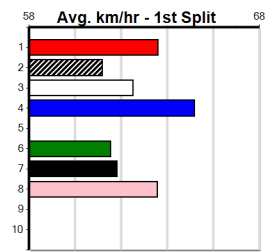

Sale

6

2:15PM

(VIC time)

IAN CARTER BUILDER (275+RANK)

Distance: 435m, Race Type: Mixed 4/5, Total Prizemoney: $1,530
1st: $1,000, 2nd: $320, 3rd: $160, 4th: $50

LINDENOW GRACE (3) has posted good wins in 2 of her last 3 starts and she looks like the one to beat again here. RABADA (4) recorded solid wins in 2 of his last 3 starts and he looks awfully hard to hold out again.

Watchdog Tips: **3** **4** **1** **2** **Bet:** **Win 3**

1

CHARLIE CALAMARI [5] Can race closer to the speed in this, chance. **$4.00**
BK Dog Sep-21 Sire: ASTON DEE BEE Dam: DOLLY MAC
Owner(s): Second Choice (SYN), L Edgerton, H Bailey
Winning Distances: < 300m (0) 300 - 399m (0) 400 - 499m (4) 500 - 599m (0) 600 - 699m (0) > 700m (0)
Winning Weights: 30.0(1) 30.2(1) 30.6(1) 30.7(1)
3rd (5) 29.8 390 WBL R12 16-May-24 22.50 21.89 3.00L GALLON OF YAP (22.29) Q/23 . . . . 8.65 $13.40 5
5th (3) 30.8 390 SHP R11 06-Jul-24 22.69 22.22 4.75L SIMPLY AWESOME (22.37) M/87 . . . . 8.97 $11.30 X45
4th (7) 30.8 300 HVL R10 10-Jul-24 17.21 16.99 3.00L DINOSAUR DEANO (17.00) M/5 . . . . 4.05 $15.30 T3-5
2nd (4) 30.6 425 BEN R12 19-Jul-24 24.60 23.78 0.50L ELANGA (24.57) M/222 . . . . 6.74 $6.50 5
3rd (8) 30.3 425 BEN R12 26-Jul-24 24.35 23.79 2.50L VALLETTA DASH (24.17) M/533 . . . . 6.69 $7.30 5
2nd (2) 31.0 425 BEN R11 31-Jul-24 24.51 24.14 1.5L EXPRESS PACK (24.42) M/456 . . . . 6.74 $3.30 5
5th (6) 31.0 435 SLE R12 04-Aug-24 25.07 24.36 6.00L ZAPPER BALE (24.66) M/355 . . . . 5.33 $6.30 5
6th (2) 31.1 425 BEN R11 09-Aug-24 24.63 23.88 10.00L PAW ZELINI (23.95) M/224 . . . . 6.62 $18.60 5
Last 3 wins NOT included above
1st (2) 30.6 425 BEN R1 23-Feb-24 24.35 23.77 2.50L AGGREGATE (24.51) M/211 . . . . 6.69 $3.40 7
1st (4) 30.2 400 WGL R11 04-Apr-24 22.85 22.65 3.00L WALTER WALRUS (23.06) M/11 . . . . 8.44 $7.20 T3-6
1st (2) 30.0 410 HOR R11 16-Apr-24 23.50 23.10 0.50L RIPPER RILEY (23.53) M/54 . . . . 10.60 $8.60 5
Trainer: Darren Fisher (Lara)

2

CINTA'S GIFT [5] Can explode once into full stride, can threaten. **$8.00**
WBK Bitch Feb-21 Sire: ORSON ALLEN Dam: SPOT ON CINTA
Owner(s): S Collins
Winning Distances: < 300m (0) 300 - 399m (0) 400 - 499m (6) 500 - 599m (1) 600 - 699m (0) > 700m (0)
Winning Weights: 30.9(1) 31.0(1) 31.5(1) 31.6(1) 31.7(1) 31.9(1) 32.2(1)
4th (4) 31.4 435 SLE R5 27-May-24 25.08 24.27 7.00L PROJECTOR (24.61) M/865 . . . . 5.49 $13.00 5
2nd (3) 31.4 450 TRA R8 03-Jun-24 25.92 25.80 2.00L SQUIGGLY PAPA (25.80) M/542 . . . . 6.90 $4.20 5
4th (5) 31.6 435 SLE R11 19-Jun-24 25.13 24.41 3.25L SARAH STARFISH (24.91) M/844 . . . . 5.41 $15.00 5
2nd (3) 31.7 435 SLE R7 03-Jul-24 24.81 24.41 1.75L DAN DAN (24.69) M/333 . . . . 5.36 $14.10 5NP
7th (1) 31.7 460 WGL R6 09-Jul-24 26.80 25.98 12.00L ASTON COSTELLO (25.98) M/477 . . . W 6.74 $48.00 X45
4th (1) 31.7 435 SLE R11 17-Jul-24 25.33 24.54 9.00L DR. EVERGREEN (24.71) M/766 . . . . 5.54 $21.30 5
3rd (8) 31.6 510 SLE R8 24-Jul-24 29.49 29.09 6.00L CREW (29.09) M/543 . . . . 9.49 $4.80 5
7th (8) 31.7 510 SLE R5 28-Jul-24 29.76 28.91 11.00L COLLINDA AIR (29.00) M/787 . . . . 9.66 $21.80 5
Last 3 wins NOT included above
1st (4) 31.0 515 SAP R7 25-Jun-23 29.70 29.49 5.00L SHAMELESS (30.04) M/2211 . . . . 5.14 $9.70 5
1st (5) 32.2 460 WGL R9 05-Oct-23 26.27 25.69 3.75L JESSIE INTENTION (26.52) Q/111 . . SW 6.59 $4.80 5
1st (8) 31.9 450 TRA R8 06-May-24 25.21 24.96 0.75L TAMMY (25.26) M/221 . . . . 6.75 $3.40 T3-5
Trainer: Sandra Collins (Hazelwood)