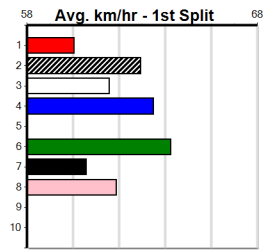

Sale
5
1:57PM
(VIC time)

GIPPSLANDS GOLD 98.3 (275+RANK)

Distance: 435m, Race Type: Grade 5, Total Prizemoney: $1,530
1st: $1,000, 2nd: $320, 3rd: $160, 4th: $50

PATH OF GLORY (2) will find this much easier than his most recent racing and he looks like the one to beat with any luck in running here. QUEEN MAGGIE (6) can set the tempo soon after box rise and she looks like the one to catch.

Watchdog Tips: 2 6 4 7 **Bet:** Win 2

Form Box	Wgt	Dist	Track	Date	Time	BON	Margin	1st/2nd (Time)	PIR	Checked	Comment	WR	Split 1	S/P	Grade
TRICKY KELVIN [5] $7.00															
2 of 5 wins have been from this draw, chance.															
BK Dog Jul-20 Sire: AUSSIE INFRARED Dam: VALENCIA GEM Trainer: Jennifer Gieschen (Valencia Cree)															
Owner(s): J Gieschen															
Winning Distances: < 300m (0) 300 - 399m (0) 400 - 499m (5) 500 - 599m (0) 600 - 699m (0) > 700m (0)															
Winning Weights: 31.4(1) 31.6(1) 32.0(1) 32.2(2)															
4th (8)	32.8	500	TRA	R7	07-Jun-24	28.60	27.68	5.00L VOLKANOVSKI (28.26)	Q/444	.	.	.	9.54	$68.70	5
8th (4)	33.0	460	WGL	R8	13-Jun-24	26.93	26.03	13.00 QUIET LAKES (26.03)	S/888	.	.	.	7.08	$18.50	5
3rd (2)	32.9	460	WGL	R6	20-Jun-24	26.63	26.11	7.50L FREE FALLING (26.11)	M/776	.	.	.	6.91	$31.60	T3-5
2nd (1)	32.9	460	WGL	R8	27-Jun-24	26.09	26.09	0.10L OUR TIGER NORMA (26.09)	M/232	.	.	.	6.68	$4.80	5
5th (2)	33.0	460	WGL	R6	04-Jul-24	26.83	26.13	4.00L LINDENOW PATCH (26.56)	M/866	.	.	.	6.98	$4.40	5
4th (6)	32.2	500	TRA	R8	10-Jul-24	28.41	28.08	4.75L DR. CHIEFTAIN (28.08)	M/4444	.	.	.	9.58	$12.30	5
6th (8)	32.6	595	SAP	R7	15-Jul-24	36.24	34.71	16.00 TARGET RANGE (35.17)	M/6667	.	.	.	9.91	$51.20	5
6th (6)	33.3	460	WGL	R8	01-Aug-24	26.87	26.14	9.50L BANKRUPT (26.23)	M/777	.	.	.	6.83	$26.00	5
Last 3 wins NOT included above															
1st (6)	32.2	460	WGL	R5	23-Jul-23	26.01	26.01	4.75L BRAEMAR MURPHY (26.34)	M/111	.	.	.	6.62	$11.70	RW
1st (2)	32.0	460	WGL	R5	30-Jul-23	26.19	25.69	0.10L DR. CHIEFTAIN (26.19)	M/222	.	SW	.	6.66	$6.30	5
1st (1)	32.2	460	WGL	R8	23-Nov-23	26.08	26.08	3.00L NIBIRU (26.28)	S/863	.	.	.	6.82	$7.00	X45

Box History

Bx	1st	2nd	3rd	4th	5th	6th	7th	8th
1	2	2	1	3	1			
2	1	2	2	1	2	5	2	1
3	1	2	2	2				1
4				2	4	1	1	
5					2			
6	1	1	1	1		1		
7	1	1	2	5		2		
8	1	1	4		3	2		

Prize Best Starts Trk/Dts APM $12635.00 25.02(2)-14/1/24 69-5-7-6 5-0-0-0 1154