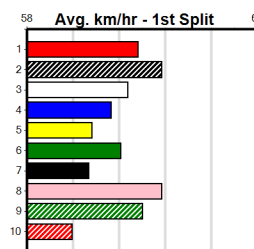

Sale

8

2:50PM

(VIC time)

FLYING COLOURS TRAVEL (275+RANK)

Distance: 510m, Race Type: Grade 5, Total Prizemoney: $1,740
1st: $1,150, 2nd: $360, 3rd: $180, 4th: $50

SWEET NUGGET (1) has ran good placings in two of his last four starts and he could return to the winners list in this. CAPTURE MY SOUL (2) was a smart Warragul winner 3 starts back and she looks like the danger after her freshen up.

Watchdog Tips: 1 2 7 6 **Bet:** Win 1

Form Box	Wgt	Dist	Track	Date	Time	BON	Margin	1st/2nd (Time)	PIR	Checked	Comment	WR	Split 1	S/P	Grade	
1	SWEET NUGGET [5] $3.60															
	Good placings in 2 of his last 4 starts, go close.															
	BK Dog Feb-22 Sire: ZAMBORA BROCKIE Dam: SHE'S A BLAZIN' Trainer: Ricky Jarvis (Tyers)															
	Owner(s): M Droog															
	Winning Distances: < 300m (0) 300 - 399m (2) 400 - 499m (2) 500 - 599m (0) 600 - 699m (0) > 700m (0)															
	Winning Weights: 34.1(1) 34.6(1) 34.7(1) 34.8(1)															
	3rd (4) 34.5 350 HVL R5 14-Jun-24 19.71 19.40 1.25L MY GIRL RISSA (19.63) S/7 6.80 $10.50 T3-5															
	1st (6) 34.1 350 HVL R6 21-Jun-24 19.61 19.54 1.5L MR. LARSON (19.71) S/7 6.80 $3.80 T3-5															
	3rd (3) 34.2 350 HVL R6 28-Jun-24 19.69 19.34 3.25L CYCLONE WILL (19.48) S/7 6.82 $2.70 T3-5															
	4th (2) 34.0 435 SLE R12 03-Jul-24 25.09 24.41 7.00L WHERE'S FIFTY (24.63) S/877 5.66 $3.20 5NP															
3rd (8) 34.1 500 TRA R8 08-Jul-24 28.34 28.08 4.00L INTERNAL AFFAIRS (28.08) S/434 9.44 $2.80 5																
4th (1) 34.1 500 TRA R8 15-Jul-24 29.59 29.15 6.50L CREW (29.15) M/344 9.74 $4.70 T3-5																
7th (7) 34.1 460 WGL R6 25-Jul-24 27.25 26.16 16.00 MY COOL JACK (26.16) S/887 7.07 $7.60 T3-5																
3rd (4) 34.1 350 HVL R6 05-Aug-24 19.71 19.55 2.25L VIKING (19.55) M/4 6.82 $6.00 T3-5																
Last 3 wins NOT included above																
1st (7) 34.6 460 WGL R3 14-Mar-24 26.29 26.26 2.00L WEEONA STAR (26.43) M/111 6.69 $2.70 T3-M																
1st (4) 34.8 395 TRA R4 01-Apr-24 22.78 22.27 1.00L CANNONEER (22.84) M/452 3.87 $3.90 T3-7																
1st (8) 34.7 450 TRA R5 06-Apr-24 25.36 25.20 1.00L SODA GRENADIER (25.43) M/311 6.77 $1.60 X67																
<table border="1" style="width: 100%; border-collapse: collapse;"> <thead> <tr><th colspan="8">Box History</th></tr> <tr><th>Bx</th><th>1st</th><th>2nd</th><th>3rd</th><th>4th</th><th>5th</th><th>6th</th><th>7th</th><th>8th</th></tr> </thead> <tbody> <tr><td>1</td><td></td><td></td><td></td><td></td><td></td><td></td><td></td><td></td></tr> <tr><td>2</td><td>1</td><td></td><td></td><td>1</td><td></td><td></td><td></td><td>1</td></tr> <tr><td>3</td><td></td><td></td><td>1</td><td></td><td></td><td></td><td></td><td></td></tr> <tr><td>4</td><td>1</td><td></td><td>2</td><td>1</td><td></td><td></td><td></td><td></td></tr> <tr><td>5</td><td></td><td></td><td></td><td></td><td></td><td>1</td><td></td><td></td></tr> <tr><td>6</td><td>1</td><td></td><td></td><td></td><td></td><td>1</td><td></td><td></td></tr> <tr><td>7</td><td>1</td><td>1</td><td></td><td>1</td><td>1</td><td></td><td></td><td>1</td></tr> <tr><td>8</td><td>1</td><td></td><td>1</td><td></td><td></td><td></td><td></td><td></td></tr> <tr><td colspan="8">Prize Best Starts</td><td>$5825.00 FSTD</td></tr> <tr><td colspan="8">Trk/Dts</td><td>23-4-2-4</td></tr> <tr><td colspan="8">APM</td><td>0-0-0-0</td></tr> <tr><td colspan="8"></td><td>3002</td></tr> </tbody> </table>