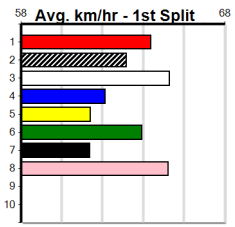

Sale

INTA PLUMBING SERVICES

Distance: 435m, Race Type: Grade 5 T3, Total Prizemoney: $1,530
1st: $1,000, 2nd: $320, 3rd: $160, 4th: $50

5
4:17PM
(VIC time)

PALTROW BALE (4) has the speed to cross and lead and she will find this easier than her most recent racing. AUDACIOUS LIVVY (6) owns a speedy 24.53 PB here and she can come out running at times.

Watchdog Tips: **4** **6** **5** **1** **Bet:** **Box Quinella 4,5,6 ($10 for 333.33%)**