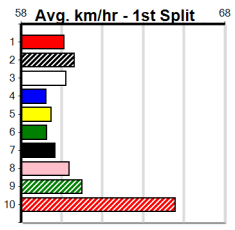

Sale

VALE BEAU KEVIN BORELAND

Distance: 435m, Race Type: Tier 3 - Maiden, Total Prizemoney: $1,530
1st: $1,000, 2nd: $320, 3rd: $160, 4th: $50

1

2:57PM
(VIC time)

KEY PILLARS (3) led for a long way when placed here last time out and she will continue to get stronger with more racing. SWIPER (1) has had a few chances but she can show early pace and the draw helps. OPETAIA (4) has solid claims.

Watchdog Tips: **3** **1** **4** **7** **Bet:** **Box Quinella 1,3,4 ($10 for 333.33%)**