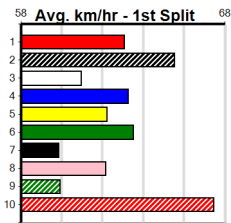

Sale

AUSSIE SECRET @ STUD

Distance: 435m, Race Type: Tier 3 - Grade 7, Total Prizemoney: $1,530
1st: $1,000, 2nd: $320, 3rd: $160, 4th: $50

3

3:32PM
(VIC time)

COLLINDA EXPRESS (6) showed his true talent with a top 24.83 win here last time and he looks suited once again. HAMISH ROSE (3) can unwind a powerful finish and he just needs a clear crack mid race. DR. ANNE (8) can run a cheeky race.

Watchdog Tips:

6

3

8

5

Bet:

Win 6