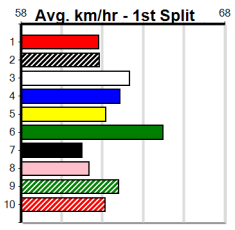

Sale

ED FOUNTAIN REMOVALS

Distance: 435m, Race Type: Tier 3 - Grade 6, Total Prizemoney: $1,530
1st: $1,000, 2nd: $320, 3rd: $160, 4th: $50

9

5:32PM

(VIC time)

VELOX BALE (1) will find this easier than her most recent racing and she should hold a forward spot early. BE LITTLE (4) is better than his form indicates and he can settle near the speed. ROLLING COAL (5) won't be too far away

Watchdog Tips:

1

4

5

7

Bet:

Win 1