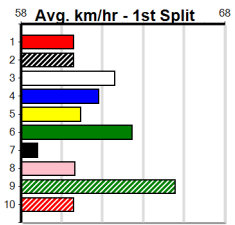

Sale

SPORTSBET WE LET THE DOGS OUT

Distance: 435m, Race Type: Tier 3 - Maiden, Total Prizemoney: $1,530
1st: $1,000, 2nd: $320, 3rd: $160, 4th: $50

2

3:17PM
(VIC time)

BOMB MARVIN (2) was far from disgraced when placed at Warrnambool recently and he will find this a lot easier. ARE YOU OKAY (6) has been placed in all eight runs to date and he can work into the mix mid race. JUMBUK DAMIEN (7) is an improving type

Watchdog Tips:

2

6

7

1

Bet:

Win 2