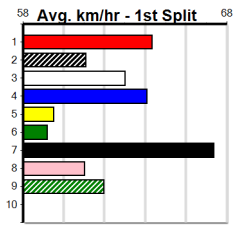

Sale

SPORTSBET SAME RACE MULTI (1-2 WIN)

Distance: 510m, Race Type: Tier 3 - Restricted Win, Total Prizemoney: $1,740
1st: $1,150, 2nd: $360, 3rd: $180, 4th: $50

7

4:57PM

(VIC time)

NORM'S LUCY (1) was never headed in her 29.23 win here and she is drawn to make every post a winner again. ROUGH GEM (4) is an improving type and she will pressure the red throughout. LAKEVIEW APRIL (2) has claims

Watchdog Tips:

1

4

2

3

Bet:

Win 1