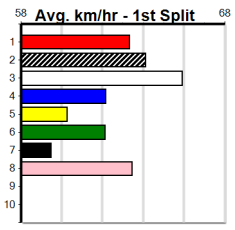

Sale

FLYING COLOURS TRAVEL

Distance: 435m, Race Type: Grade 5 T3, Total Prizemoney: $1,530
1st: $1,000, 2nd: $320, 3rd: $160, 4th: $50

11

6:07PM
(VIC time)

DR. ZEPPELIN (7) has a good record here and he will appreciate the drop in class today. ON REPEAT (5) is another who goes well here and he can work into the mix mid race. BE RUGGED (1) is drawn to get the breaks.

Watchdog Tips: **7** **5** **1** **4** **Bet:** **Win 7**