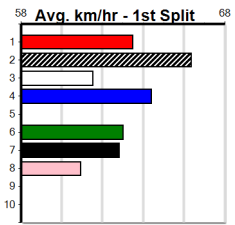

Sale

8

5:14PM

(VIC time)

RANFORD'S FAMILY BUTCHER

Distance: 510m, Race Type: Grade 5 T3, Total Prizemoney: $1,740

1st: $1,150, 2nd: $360, 3rd: $180, 4th: $50

DR. GILLIAN (3) has a couple of smart 435m wins here to her credit and she may be suited to this distance range. SPIRIT WORLD (2) is a powerful type and she just needs to get into the clear mid race. CAILAH'S PISTOL (1) has the good draw.

Watchdog Tips:

3

2

1

8

Bet:

Win 3