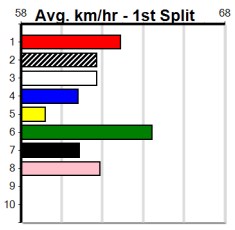

Sale

12
6:30PM
(VIC time)

SPORTSBET SET A DEPOSIT LIMIT

Distance: 435m, Race Type: Grade 5 T3, Total Prizemoney: $1,530
1st: $1,000, 2nd: $320, 3rd: $160, 4th: $50

Watchdog Tips:

1

2

6

7

Bet:

Win 1