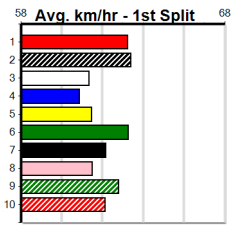

# ACCELL ANIMAL THERAPY - VIC

Distance: 435m, Race Type: Tier 3 - Grade 6, Total Prizemoney: \$1,530  
1st: \$1,000, 2nd: \$320, 3rd: \$160, 4th: \$50

MYALL MEG (2) owns a speedy 24.61 PB here and she will find this easier than her most recent racing. DR. LEONI (3) caught the eye last time out and she will be strong in the run to the line. COLLINDA LAW (7) must be respected