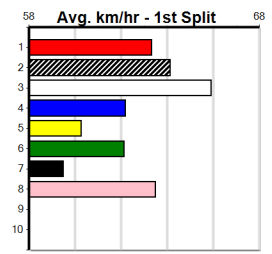

Sale
11
6:07PM
(VIC time)

FLYING COLOURS TRAVEL

Distance: 435m, Race Type: Grade 5 T3, Total Prizemoney: $1,530
1st: $1,000, 2nd: $320, 3rd: $160, 4th: $50

DR. ZEPPELIN (7) has a good record here and he will appreciate the drop in class today. ON REPEAT (5) is another who goes well here and he can work into the mix mid race. BE RUGGED (1) is drawn to get the breaks.

Watchdog Tips: **7** **5** **1** **4** **Bet:** **Win 7**

Form Box	Wgt	Dist	Track	Date	Time	BON	Margin	1st/2nd (Time)	PIR	Checked	Comment	WR	Split 1	S/P	Grade
1															
BE RUGGED [5] Placed in three of his past four, can threaten $4.60															
BEBD Dog Nov-20 Sire: BERNARDO Dam: ZIPPING TINA Trainer: Gary Mcmillan (Nambrok)															
Owner(s): G Mcmillan															
Winning Distances: < 300m (0) 300 - 399m (6) 400 - 499m (2) 500 - 599m (0) 600 - 699m (0) > 700m (0)															
Winning Weights: 29.1(1) 29.5(1) 29.6(1) 29.7(2) 29.8(1) 30.0(1) 31.7(1)															
3rd (4)	29.3	400	WGL	R5	27-Jun-24	23.40	22.85	4.50L MAGIC BEE (23.10)	M/33	.	.	.	8.58	$12.60	5
6th (7)	29.4	400	WGL	R12	04-Jul-24	23.80	23.04	9.00L AUBAMEYANG (23.20)	M/86	.	.	.	9.01	$13.60	5
8th (3)	29.2	395	TRA	R10	08-Jul-24	22.93	22.32	9.00L HEAVY METAL (22.32)	M/678	.	V5	.	3.87	$22.20	5
6th (5)	29.6	435	SLE	R12	24-Jul-24	25.53	24.44	11.00L CARTEL GLAMOUR (24.82)	M/866	.	.	.	5.68	$19.10	5
3rd (6)	29.5	400	WGL	R5	01-Aug-24	23.43	22.88	3.25L OCTARE STRIDE (23.21)	M/55	.	.	.	8.82	$7.90	5
3rd (6)	29.1	300	HVL	R5	12-Aug-24	17.35	16.88	7.00L TWO WAY GLASS (16.88)	M/4	.	.	.	4.05	$39.00	5
3rd (2)	29.4	435	SLE	R12	14-Aug-24	24.93	24.45	2.25L DR. ZEPPELIN (24.78)	Q/111	.	.	.	5.26	$13.20	5
5th (4)	29.0	435	SLE	R12	21-Aug-24	25.67	24.64	11.00L OUR YOGI (24.95)	Q/455	.	.	.	5.40	$25.30	5
Last 3 wins NOT included above															
1st (7)	29.8	350	TRA	R3	22-Jan-24	19.93	19.81	1.75L CLEAR PASSAGE (20.04)	M/43	.	SW	.	6.59	$5.10	5
1st (2)	29.1	395	TRA	R6	04-Mar-24	22.40	21.95	3.00L MEGA BANJO BOY (22.60)	M/444	.	.	.	3.88	$2.80	T3-5
1st (7)	29.7	435	SLE	R12	27-Mar-24	25.05	24.59	1.5L DR. RODRIGO (25.14)	M/422	.	.	.	5.36	$3.00	5

Box History								
Bx	1st	2nd	3rd	4th	5th	6th	7th	8th
1								
2	1	1	3	1	2	1		1
3		1			1	2	1	1
4		1	1		4	1		1
5				1		2	1	1
6	1	2	3			3	1	
7	5	2	2	1	3	3	2	
8	1	1	1	3	1	6	1	

Prize Best Starts	$15405.00
Trk/Dts	24.80(7)-19/10/23
APM	72-8-8-10
	8-2-0-1
	2484