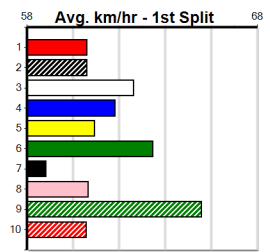

Sale
2
3:17PM
(VIC time)

SPORTSBET WE LET THE DOGS OUT

Distance: 435m, Race Type: Tier 3 - Maiden, Total Prizemoney: $1,530
1st: $1,000, 2nd: $320, 3rd: $160, 4th: $50

BOMB MARVIN (2) was far from disgraced when placed at Warrnambool recently and he will find this a lot easier. ARE YOU OKAY (6) has been placed in all eight runs to date and he can work into the mix mid race. JUMBUK DAMIEN (7) is an improving type

Watchdog Tips: **2** **6** **7** **1** **Bet:** **Win 2**

Box History

Form Box	Wgt	Dist	Track	Date	Time	BON	Margin	1st/2nd (Time)	PIR	Checked	Comment	WR	Split 1	S/P	Grade	
1	INVICTUS ROSE [M] Draw helps, solid muster, must keep safe $9.00															
	BD Dog		Dec-22		Sire: WHISKEY RIOT		Dam: SUZIE ROSE		Trainer: Sharon-lee Chignell (Rosedale)							
	Owner(s): S Chignell															
	Winning Distances: < 300m (0) 300 - 399m (0) 400 - 499m (0) 500 - 599m (0) 600 - 699m (0) > 700m (0)															
	Winning Weights:															
	3rd (7)	34.5	435	SLE	R1	07-Aug-24	25.43	24.38	6.50L LINDENOW BOOMER (25.00)	S/874				5.49	$10.70	M
	6th (5)	34.0	435	SLE	R1	11-Aug-24	25.55	24.42	15.00 BOURNE LICKETY (24.54)	S/766				5.55	$12.30	M
	2nd (2)	34.3	400	WGL	R2	16-Aug-24	23.45	22.44	3.00L ASTONISHING LADY (23.26)	M/22				8.69	$5.60	M
	7th (6)	34.2	435	SLE	R1	21-Aug-24	25.82	24.64	10.00 EXTREME BEAST (25.13)	S/588				5.46	$9.40	M
	4th (1)	33.8	400	WGL	R2	27-Aug-24	23.57	22.90	9.50L GRAB THE GOLD (22.93)	M/55				8.77	$6.00	M
Last 3 wins NOT included above																
<table border="1"> <caption>Box History</caption> <thead> <tr> <th>Bx</th> <th>1st</th> <th>2nd</th> <th>3rd</th> <th>4th</th> <th>5th</th> <th>6th</th> <th>7th</th> <th>8th</th> </tr> </thead> <tbody> <tr><td>1</td><td></td><td></td><td></td><td></td><td></td><td></td><td></td><td></td></tr> <tr><td>2</td><td>1</td><td></td><td></td><td></td><td></td><td></td><td></td><td></td></tr> <tr><td>3</td><td></td><td></td><td></td><td>1</td><td></td><td></td><td></td><td></td></tr> <tr><td>4</td><td></td><td></td><td></td><td></td><td></td><td></td><td></td><td></td></tr> <tr><td>5</td><td></td><td></td><td></td><td></td><td></td><td></td><td>1</td><td></td></tr> <tr><td>6</td><td></td><td></td><td></td><td></td><td></td><td></td><td></td><td>1</td></tr> <tr><td>7</td><td></td><td></td><td>1</td><td></td><td></td><td></td><td></td><td></td></tr> <tr><td>8</td><td></td><td></td><td></td><td></td><td></td><td></td><td></td><td></td></tr> </tbody> </table>																
<table border="1"> <tr> <td>Prize Best</td> <td colspan="2"></td> <td>$855.00</td> </tr> <tr> <td>Starts</td> <td colspan="2">25.43(7)-7/8/24</td> <td></td> </tr> <tr> <td>Trk/Dts</td> <td colspan="2">5-0-1-1</td> <td></td> </tr> <tr> <td>APM</td> <td colspan="2">3-0-0-1</td> <td>855</td> </tr> </table>																

Box History

2	BOMB MARVIN [M] Handy effort two runs back, hard to hold out $3.60															
	RF Dog		Oct-22		Sire: FERNANDO BALE		Dam: JD BOMBSHELL		Trainer: Simone Fisher (Lara)							
	Owner(s): FISHOUNDS (SYN), D Fisher, S Fisher															
	Winning Distances: < 300m (0) 300 - 399m (0) 400 - 499m (0) 500 - 599m (0) 600 - 699m (0) > 700m (0)															
	Winning Weights:															
	5th (7)	32.0	460	GEL	R2	28-Jun-24	26.88	25.58	14.00 BOMB LUCA (25.94)	M/355				6.84	$10.40	MH
	5th (3)	32.0	450	BAL	R3	03-Jul-24	26.26	25.11	13.00 MERL'S LAD (25.41)	M/764				6.99	$13.10	M
	3rd (6)	32.5	450	BAL	R2	10-Jul-24	25.98	25.02	7.00L HONEY ZEN (25.51)	S/853				7.03	$53.30	M
	F (3)	32.6	460	GEL	R2	16-Jul-24	0.00	25.75	VISTA ZIRCON (26.32)	M/567		V7		6.93	$10.10	M
	5th (5)	32.3	390	WBL	R2	05-Aug-24	23.60	22.42	7.50L MORAINÉ GLORIA (23.10)	M/66				9.39	$2.20	M
4th (2)	32.5	390	WBL	R2	12-Aug-24	22.67	22.25	2.00L PAW NELVIN (22.53)	M/54				8.94	$4.40	M	
2nd (4)	32.6	390	WBL	R2	20-Aug-24	22.59	22.30	0.75L FOGHORN JACK (22.54)	M/53				8.96	$4.60	M	
5th (3)	33.1	390	WBL	R2	26-Aug-24	23.36	22.46	8.00L HARDSTYLE RUBY (22.82)	Q/55				9.26	$2.30	M	
Last 3 wins NOT included above																
<table border="1"> <caption>Box History</caption> <thead> <tr> <th>Bx</th> <th>1st</th> <th>2nd</th> <th>3rd</th> <th>4th</th> <th>5th</th> <th>6th</th> <th>7th</th> <th>8th</th> </tr> </thead> <tbody> <tr><td>1</td><td></td><td></td><td></td><td></td><td></td><td></td><td></td><td></td></tr> <tr><td>2</td><td></td><td></td><td></td><td>1</td><td></td><td></td><td></td><td></td></tr> <tr><td>3</td><td></td><td></td><td></td><td></td><td>2</td><td></td><td></td><td></td></tr> <tr><td>4</td><td>1</td><td></td><td></td><td></td><td></td><td></td><td></td><td></td></tr> <tr><td>5</td><td></td><td></td><td></td><td></td><td>1</td><td></td><td></td><td></td></tr> <tr><td>6</td><td></td><td>1</td><td></td><td></td><td></td><td></td><td></td><td></td></tr> <tr><td>7</td><td></td><td></td><td></td><td></td><td></td><td>1</td><td></td><td></td></tr> <tr><td>8</td><td></td><td></td><td></td><td></td><td></td><td></td><td></td><td></td></tr> </tbody> </table>																
<table border="1"> <tr> <td>Prize Best</td> <td colspan="2"></td> <td>$630.00</td> </tr> <tr> <td>Starts</td> <td colspan="2">FSH</td> <td></td> </tr> <tr> <td>Trk/Dts</td> <td colspan="2">8-0-1-1</td> <td></td> </tr> <tr> <td>APM</td> <td colspan="2">0-0-0-0</td> <td>578</td> </tr> </table>																

Box History

3	UNCLE JAY [M] Yet to impress, can improve, place claims $7.50															
	BD Dog		Jun-22		Sire: SUPERIOR PANAMA		Dam: COSMIC KATIE		Trainer: Dawn Johnston (Toongabbie)							
	Owner(s): FOUR FROTHYS (SYN), G Pask, J Baxter, G Pask															
	Winning Distances: < 300m (0) 300 - 399m (0) 400 - 499m (0) 500 - 599m (0) 600 - 699m (0) > 700m (0)															
	Winning Weights:															
	6th (4)	36.2	510	SLE	R2	04-Aug-24	29.90	28.78	10.00 NORM'S LUCY (29.23)	M/466				9.46	$6.70	M
	5th (4)	35.5	515	SAP	R1	19-Aug-24	30.63	29.31	11.00 PAW IKE (29.89)	M/5345				5.33	$21.20	M
	Last 3 wins NOT included above															
	<table border="1"> <caption>Box History</caption> <thead> <tr> <th>Bx</th> <th>1st</th> <th>2nd</th> <th>3rd</th> <th>4th</th> <th>5th</th> <th>6th</th> <th>7th</th> <th>8th</th> </tr> </thead> <tbody> <tr><td>1</td><td></td><td></td><td></td><td></td><td></td><td></td><td></td><td></td></tr> <tr><td>2</td><td></td><td></td><td></td><td></td><td></td><td></td><td></td><td></td></tr> <tr><td>3</td><td></td><td></td><td></td><td></td><td></td><td></td><td></td><td></td></tr> <tr><td>4</td><td></td><td></td><td></td><td></td><td>1</td><td>1</td><td></td><td></td></tr> <tr><td>5</td><td></td><td></td><td></td><td></td><td></td><td></td><td></td><td></td></tr> <tr><td>6</td><td></td><td></td><td></td><td></td><td></td><td></td><td></td><td></td></tr> <tr><td>7</td><td></td><td></td><td></td><td></td><td></td><td></td><td></td><td></td></tr> <tr><td>8</td><td></td><td></td><td></td><td></td><td></td><td></td><td></td><td></td></tr> </tbody> </table>															
	<table border="1"> <tr> <td>Prize Best</td> <td colspan="2"></td> <td>$0.00</td> </tr> <tr> <td>Starts</td> <td colspan="2">FSTD</td> <td></td> </tr> <tr> <td>Trk/Dts</td> <td colspan="2">2-0-0-0</td> <td></td> </tr> <tr> <td>APM</td> <td colspan="2">0-0-0-0</td> <td>0</td> </tr> </table>