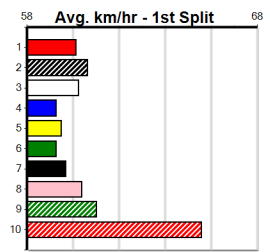

Sale
1
2:57PM
(VIC time)

VALE BEAU KEVIN BORELAND

Distance: 435m, Race Type: Tier 3 - Maiden, Total Prizemoney: $1,530
1st: $1,000, 2nd: $320, 3rd: $160, 4th: $50

KEY PILLARS (3) led for a long way when placed here last time out and she will continue to get stronger with more racing. SWIPER (1) has had a few chances but she can show early pace and the draw helps. OPETAIA (4) has solid claims.

Watchdog Tips: **3** **1** **4** **7** **Bet:** Box Quinella 1,3,4 ($10 for 333.33%)

1

SWIPER [M] **$4.60**

BD Bitch Mar-22 **Sire: WOW Dam: DUNDEE ALLY**

Owner(s): D Macdonald **Trainer: Danny Macdonald (Maffra)**

Winning Distances: < 300m (0) 300 - 399m (0) 400 - 499m (0) 500 - 599m (0) 600 - 699m (0) > 700m (0)

Winning Weights:

Pos	Draw	Wgt	Dist	Track	Date	Time	BOB	Margin	1st/2nd (Time)	PIR	Checked	Comment	WR	Split 1	S/P	Grade
7th	(4)	30.9	435	SLE	R1	17-Jul-24	25.88	24.54	12.00 STORMY SECRET (25.05)	Q/257	.	SW	.	5.36	$15.50	M
4th	(5)	30.5	435	SLE	R1	24-Jul-24	25.47	24.44	6.50L PAW QUAIL (25.02)	M/654	.	.	.	5.47	$8.50	M
3rd	(8)	30.7	435	SLE	R1	28-Jul-24	25.51	24.46	4.75L LILY LALA (25.18)	M/444	.	.	.	5.57	$7.10	M
6th	(8)	30.9	460	WGL	R2	02-Aug-24	27.10	25.82	12.00 KAOS CONTROL (26.27)	M/466	.	.	.	6.81	$36.90	M
6th	(4)	30.9	435	SLE	R2	07-Aug-24	25.92	24.38	17.00 COOL IT (24.77)	M/666	.	V5	.	5.47	$31.60	M
5th	(6)	30.6	435	SLE	R1	14-Aug-24	25.49	24.45	3.5L MAGICAL PAWS (25.25)	M/666	.	V10	.	5.57	$8.10	M
3rd	(6)	30.5	435	SLE	R1	28-Aug-24	25.75	24.42	14.00 COLLINDA EXPRESS (24.83)	M/223	.	.	.	5.44	$4.40	M
5th	(1)	31.0	435	SLE	R1	01-Sep-24	26.29	24.45	15.00 HAMMER (25.26)	Q/345	.	.	.	5.47	$24.90	M

Last 3 wins NOT included above

Box History

Bx	1st	2nd	3rd	4th	5th	6th	7th	8th
1					1	1		1
2								
3				1			2	1
4	2				1	1	1	
5		1		1	1		1	
6	1	1			2			
7					1			
8		2				1		

Prize Best Starts Trk/Dts APM

$2530.00
25.19(6)-27/5/24
24-0-4-3
11-0-1-2
1485

2

ALCARAZ [M] **$16.00**

BKW Dog Oct-22 **Sire: PLAYLIST Dam: VALLEY REAPER**

Owner(s): L Cardillo **Trainer: Adrian Nuttall (Woodside)**

Winning Distances: < 300m (0) 300 - 399m (0) 400 - 499m (0) 500 - 599m (0) 600 - 699m (0) > 700m (0)

Winning Weights:

Pos	Draw	Wgt	Dist	Track	Date	Time	BOB	Margin	1st/2nd (Time)	PIR	Checked	Comment	WR	Split 1	S/P	Grade
6th	(5)	32.9	435	SLE	R1	21-Aug-24	25.72	24.64	9.00L EXTREME BEAST (25.13)	S/446	.	.	.	5.46	$20.40	M
7th	(2)	33.0	435	SLE	R1	25-Aug-24	25.89	24.66	18.00 PHARAOH'S GOLD (24.66)	S/577	.	.	.	5.40	$27.20	M

Last 3 wins NOT included above

Box History

Bx	1st	2nd	3rd	4th	5th	6th	7th	8th
1								
2							1	
3								
4								
5						1		
6								
7								
8								

Prize Best Starts Trk/Dts APM

$0.00
25.72(5)-21/8/24
2-0-0-0
2-0-0-0
0