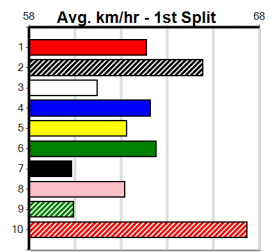

Sale

3

3:32PM

(VIC time)

AUSSIE SECRET @ STUD

Distance: 435m, Race Type: Tier 3 - Grade 7, Total Prizemoney: $1,530
1st: $1,000, 2nd: $320, 3rd: $160, 4th: $50

COLLINDA EXPRESS (6) showed his true talent with a top 24.83 win here last time and he looks suited once again. HAMISH ROSE (3) can unwind a powerful finish and he just needs a clear crack mid race. DR. ANNE (8) can run a cheeky race.

Watchdog Tips: 6 3 8 5 **Bet:** Win 6

1

WOODSIDE CRUISER [7] **$16.00**

BKW Bitch Dec-21 Sire: MY REDEEMER Dam: AVA'S DREAM

Owner(s): M Read Trainer: Margaret Read (Woodside)

Winning Distances: < 300m (0) 300 - 399m (0) 400 - 499m (1) 500 - 599m (0) 600 - 699m (0) > 700m (0)

Winning Weights: 25.8(1)

Run	Dist	Wgt	Track	Date	Time	BOB	Margin	1st/2nd (Time)	PIR	Checked	Comment	WR	Split 1	S/P	Grade
2nd (2)	25.6	400	WGL	R3	11-Jul-24	23.67	23.08	1.00L HAVANA BLUEBIRD (23.62)	Q/21	.	.	.	8.63	$10.60	T3-7
6th (6)	25.8	350	TRA	R2	15-Jul-24	20.85	20.27	8.50L BANK ROBBER (20.27)	M/56	.	.	.	7.05	$18.90	T3-7
3rd (1)	25.6	435	SLE	R3	21-Jul-24	25.23	24.29	3.75L ZIPPITY ZIPPIN' (24.98)	Q/233	.	.	.	5.33	$41.00	X67H
3rd (6)	25.7	435	SLE	R4	28-Jul-24	25.31	24.46	6.00L RED ED (24.90)	M/433	.	.	.	5.41	$101.10	X67F
6th (2)	25.6	460	WGL	R10	02-Aug-24	26.74	25.82	7.50L SUPERIOR MONIQUE (26.23)	M/576	.	.	.	6.70	$35.80	RW
5th (5)	25.7	435	SLE	R3	11-Aug-24	25.41	24.42	7.00L PAW USAMI (24.92)	M/265	.	.	.	5.29	$22.20	X67
6th (2)	25.7	400	WGL	R3	15-Aug-24	23.36	22.75	8.00L REBECCA RIOT (22.80)	Q/56	.	.	.	8.54	$10.20	T3-7
4th (6)	25.2	400	WGL	R10	29-Aug-24	23.88	23.00	7.00L SPIRIT OF DUKE (23.41)	M/35	.	.	.	8.62	$16.30	T3-7

Last 3 wins NOT included above

1st	2nd	3rd	4th	5th	6th	7th	8th								
1st (4)	25.8	400	WGL	R3	11-Jan-24	23.16	22.45	1.25L BIG FUDGE (23.24)	Q/22	.	.	.	8.49	$3.40	M

Box History

Bx	1st	2nd	3rd	4th	5th	6th	7th	8th
1		1	2					
2					1	3	2	
3						2		
4	1							1
5					1	1	1	
6			1	2		2	1	1
7								
8			3					2

Prize Best Starts Trk/Dts APM: $3980.00, 25.13(6)-7/3/24, 30-1-2-6, 8-0-0-4, 2248

2

BIT OF ROMANCE [7] **$12.00**

BE Dog Nov-22 Sire: SHIMA SHINE Dam: MISS MALFUNCTION

Owner(s): G Masterson Trainer: Grant Masterson (Tyabb)

Winning Distances: < 300m (0) 300 - 399m (0) 400 - 499m (1) 500 - 599m (0) 600 - 699m (0) > 700m (0)

Winning Weights: 31.2(1)

Run	Dist	Wgt	Track	Date	Time	BOB	Margin	1st/2nd (Time)	PIR	Checked	Comment	WR	Split 1	S/P	Grade
3rd (6)	31.0	350	HVL	R1	28-Jul-24	19.91	19.29	4.25L MYSTERY TERMS (19.63)	M/3	.	.	.	6.76	$28.20	MH
8th (3)	31.0	350	HVL	R1	04-Aug-24	20.12	18.94	7.50L POINT THE FINGER (19.63)	M/8	.	.	.	6.87	$26.00	MF
3rd (7)	30.8	460	WGL	R1	08-Aug-24	26.74	26.06	4.00L MATRIARCH SHELL (26.47)	M/322	.	.	.	6.65	$4.70	T3-M
3rd (8)	31.0	460	WGL	R2	15-Aug-24	26.53	25.97	7.50L LUNA MIKADO (26.02)	Q/122	.	.	.	6.59	$6.80	T3-M
1st (8)	31.2	400	WGL	R2	29-Aug-24	23.53	23.00	2.25L PARUMBA JACKSON (23.68)	M/12	.	.	.	8.48	$2.40	T3-M

Last 3 wins NOT included above

1st	2nd	3rd	4th	5th	6th	7th	8th
1							
2							
3							1
4							
5							
6			1				
7			1				
8	1		1				

Prize Best Starts Trk/Dts APM: $1580.00, FSH, 5-1-0-3, 0-0-0-0, 1528

Box History

Bx	1st	2nd	3rd	4th	5th	6th	7th	8th
1								
2								
3								1
4								
5								
6				1				
7				1				
8	1		1