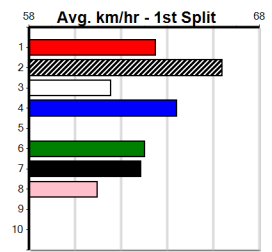

Sale
8
5:14PM
(VIC time)

RANFORD'S FAMILY BUTCHER

Distance: 510m, Race Type: Grade 5 T3, Total Prizemoney: $1,740
1st: $1,150, 2nd: $360, 3rd: $180, 4th: $50

DR. GILLIAN (3) has a couple of smart 435m wins here to her credit and she may be suited to this distance range. SPIRIT WORLD (2) is a powerful type and she just needs to get into the clear mid race. CAILAH'S PISTOL (1) has the good draw.

Watchdog Tips: **3** **2** **1** **8** **Bet:** **Win 3**

Form Box Wgt Dist Track Date Time BON Margin 1st/2nd (Time) PIR Checked Comment W/R Split 1 S/P Grade

1

CAILAH'S PISTOL [5] **$4.00**

BK Dog Jun-21 **Rarely runs a bad race here, threat with luck**

Owner(s): B Brady **Sire: ASTON DEE BEE Dam: ACOUSTIC LEE**

Trainer: Brendan Brady (Paradise Beach)

Winning Distances: < 300m (0) 300 - 399m (2) 400 - 499m (2) 500 - 599m (4) 600 - 699m (0) > 700m (0)

Winning Weights: 33.4(1) 33.7(1) 33.9(1) 34.0(1) 34.2(2) 34.5(1) 35.1(1)

4=	(5)	35.1	595	SAP	R6	01-Jul-24	35.04	34.56	3.25L LOTTIE INTENTION (34.83)	S/3222	.	.	.	9.44	$6.60	X45
2nd	(2)	34.8	545	BAL	R8	07-Jul-24	31.42	31.33	1.25L JUST A BREW (31.33)	M/2111	.	.	.	6.78	$2.30	T3-5
4th	(7)	34.5	525	MEP	R5	10-Jul-24	30.62	30.00	2.25L FLY ALI (30.48)	M/4334	.	.	.	5.31	$26.10	5
4th	(4)	34.8	525	MEP	R11	17-Jul-24	30.79	29.78	3.75L REGENERATE (30.53)	M/5444	.	.	.	5.35	$2.20	T3-5
1st	(3)	35.1	545	BAL	R8	22-Jul-24	31.92	31.92	0.75L ARMAGH (31.96)	M/5311	.	.	.	6.99	$2.90	T3-5
6th	(7)	35.6	545	BAL	R8	28-Jul-24	32.00	31.32	10.00 WILD ROVER (31.32)	M/4334	.	.	.	6.97	$7.40	T3-5
5th	(4)	35.4	510	SLE	R8	28-Aug-24	29.29	28.75	8.00L BANJO ONE STRING (28.75)	S/654	.	.	.	9.41	$26.60	X45
4th	(4)	34.5	510	SLE	R6	21-Aug-24	29.38	28.92	7.00L PRETTY CAPRI (28.92)	M/544	.	.	SW	9.49	$11.60	5

Last 3 wins NOT included above

1st	(4)	33.9	525	MEP	R6	02-Aug-23	30.28	30.18	1.25L JAKE PERALTA (30.37)	S/5222	.	.	.	5.28	$6.30	5
1st	(1)	34.2	510	SLE	R7	05-Nov-23	28.98	28.98	3.75L PROPERTY MOGUL (29.24)	M/222	.	.	SW	9.27	$2.50	5
1st	(3)	34.5	500	TRA	R8	08-Nov-23	27.82	27.82	0.50L MUMBO ALARM (27.84)	S/754	.	.	.	9.39	$8.20	X45

Box History

Bx	1st	2nd	3rd	4th	5th	6th	7th	8th
1	1	1	3					
2	1	3	2	2		1	1	1
3	2		1	2				
4	2		1	4	1	1		
5	2	1	3	1				1
6		2	1	1	1	1		
7		1	2	1	3			
8			2	2	1			

Prize Best Starts Trk/Dts APM

$31716.25
28.87(6)-15/12/23
57-8-8-10
11-1-4-3
5889