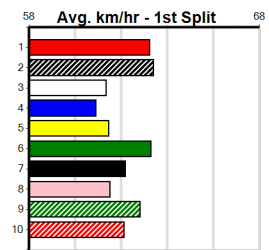

Sale

4

3:57PM

(VIC time)

ACCELL ANIMAL THERAPY - VIC

Distance: 435m, Race Type: Tier 3 - Grade 6, Total Prizemoney: $1,530
1st: $1,000, 2nd: $320, 3rd: $160, 4th: $50

MYALL MEG (2) owns a speedy 24.61 PB here and she will find this easier than her most recent racing. DR. LEONI (3) caught the eye last time out and she will be strong in the run to the line. COLLINDA LAW (7) must be respected

Watchdog Tips: **2** **3** **7** **8** **Bet:** **Win 2**

1

SPIRIT OF DUKE [6] Biks **Rises in class, first look here, next time** **$14.00**

BK Dog Oct-21 Sire: ASTON DUKE Dam: TINKER SPIRIT Trainer: Peter Barry (Yallourn North)

Owner(s): P Barry

Winning Distances: < 300m (0) 300 - 399m (0) 400 - 499m (2) 500 - 599m (0) 600 - 699m (0) > 700m (0)

Winning Weights: 28.5(1) 28.7(1)

Pl	Run	Wgt	Dist	Track	Date	Time	BOB	Margin	1st/2nd (Time)	PIR	Checked	Comment	WR	Split 1	S/P	Grade
.	(-)	27.8	400	WGL	28-Mar-24	23.52			4.50L Trial Cleared	Q/13	.	.	.	3of4	.	8.44
7th	(8)	27.4	300	HVL	05-May-24	17.88	16.69		13.00 WILD SERENA (17.01)	M/6	.	.	.	.	.	4.12 $8.50 M
8th	(3)	27.5	350	TRA	15-May-24	21.25	19.69		17.00 GIN CHASER (20.09)	Q/47	.	.	.	.	.	6.86 $59.80 M
4th	(6)	28.0	350	TRA	20-May-24	20.53	19.98		8.00L DELTA PAWS (19.98)	M/33	.	.	.	.	.	6.93 $10.70 T3-M
1st	(2)	28.7	400	WGL	06-Aug-24	23.14	22.37		1.00L ARE YOU OKAY (23.19)	Q/11	.	.	SW	.	.	8.40 $22.20 M
8th	(6)	28.8	400	WGL	13-Aug-24	23.74	22.43		16.00 MYSTERY TERMS (22.64)	M/88	.	.	.	.	.	8.86 $28.50 7
7th	(5)	28.7	400	WGL	R9 22-Aug-24	23.53	22.55		12.00 HIGH FINANCE (22.70)	M/75	.	.	.	.	.	8.97 $9.60 7
1st	(1)	28.5	400	WGL	R10 29-Aug-24	23.41	23.00		0.10L STURGIS (23.42)	M/22	.	.	VO	.	.	8.55 $7.70 T3-7

Last 3 wins NOT included above

Bx	1st	2nd	3rd	4th	5th	6th	7th	8th
1	1							
2	1							
3								1
4								
5								1
6					1			1
7								
8								1

Prize					$2990.00			
Best					FSH			
Starts					8-2-0-1			
Trk/Dts					0-0-0-0			
APM					2762			

2

MYALL MEG [6] **Quick PB here, well graded, hard to reel in** **$2.60**

F Bitch Jan-22 Sire: BEAST UNLEASHED Dam: SPOT ON CINTA Trainer: Raymond Gilmore (Kilmany)

Owner(s): Yacaaba (SYN), J Risk, R Gilmore, S Risk

Winning Distances: < 300m (0) 300 - 399m (1) 400 - 499m (1) 500 - 599m (0) 600 - 699m (0) > 700m (0)

Winning Weights: 25.9(1) 26.2(1)

Pl	Run	Wgt	Dist	Track	Date	Time	BOB	Margin	1st/2nd (Time)	PIR	Checked	Comment	WR	Split 1	S/P	Grade
4th	(7)	26.0	460	WGL	R3 06-Feb-24	26.17	25.63		7.50L MOTION SENSOR (25.66)	Q/546	.	.	.	.	.	6.58 $15.80 X67F
6th	(3)	26.3	460	WGL	R4 13-Feb-24	26.87	25.79		8.00L OCEAN GIRL (26.31)	M/466	.	.	V14	.	.	6.72 $1.10 X67
7th	(1)	26.5	395	TRA	R5 12-Jun-24	23.12	22.45		10.00 RAPID HEART (22.45)	M/488	.	.	.	.	.	3.83 $2.20 X67
2nd	(7)	26.0	435	SLE	R3 30-Jun-24	24.78	24.46		1.25L ABUNDANT LUMENS (24.69)	M/433	.	.	SW	.	.	5.34 $5.40 X67
2nd	(8)	26.1	435	SLE	R9 07-Jul-24	25.02	24.39		3.25L BEST OF COLOUR (24.81)	S/644	.	.	.	.	.	5.50 $2.50 X67
5th	(6)	26.3	515	SAP	R9 22-Jul-24	30.48	29.48		3.5L ASTON HAMILTON (30.24)	M/3555	.	.	.	.	.	5.26 $5.90 X67H
3rd	(8)	26.1	515	SAP	R6 19-Aug-24	30.07	29.31		9.50L HOT ASHES (29.43)	S/1553	.	.	.	.	.	5.13 $11.50 6G
3rd	(8)	26.5	435	SLE	R3 28-Aug-24	25.00	24.42		2.00L RUTHLESS SECRET (24.86)	M/344	.	.	.	.	.	5.35 $2.10 X67

Last 3 wins NOT included above

Bx	1st	2nd	3rd	4th	5th	6th	7th	8th
1								1
2								
3	1					1	1	
4								
5								
6	1					1		
7		2			1			
8		2	2					

Prize					$7130.00			
Best					24.61(6)-21/1/24			
Starts					14-2-5-2			
Trk/Dts					5-1-3-1			
APM					2430