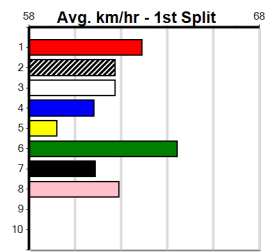

Sale
12
6:30PM
(VIC time)

SPORTSBET SET A DEPOSIT LIMIT

Distance: 435m, Race Type: Grade 5 T3, Total Prizemoney: $1,530
1st: $1,000, 2nd: $320, 3rd: $160, 4th: $50

GO ASTRAY (1) was impressive here two runs back and he is expected to fire after a freshen up.
CHARLOTTE'S HAND (2) has a nice turn of foot and she will be in the firing line from the outset.
LINDENOW PATCH (7) is more than capable.

Watchdog Tips: **1** **2** **6** **7** **Bet:** **Win 1**

Form Box	Wgt	Dist	Track	Date	Time	BON	Margin	1st/2nd (Time)	PIR	Checked	Comment	WR	Split 1	S/P	Grade
1															
GO ASTRAY [5] $3.40															
Handy effort two runs back, well graded, yes															
BK Dog Jan-22 Sire: DISINTERGRATE Dam: IRONBARK LASS Trainer: Margaret Read (Woodside)															
Owner(s): M Read															
Winning Distances: < 300m (0) 300 - 399m (2) 400 - 499m (5) 500 - 599m (0) 600 - 699m (0) > 700m (0)															
Winning Weights: 26.4(1) 27.0(1) 27.4(1) 27.5(1) 28.0(1) 28.1(2)															
5th	(7)	28.2	435	SLE	R8	05-Jun-24	25.29	24.37	11.00	BLACK VIPER (24.57)	M/236	.	VO	5.32	$26.00 FFA
6th	(1)	28.0	395	TRA	R7	12-Jun-24	23.00	22.45	7.50	HIGH END CASH (22.49)	M/566	.	.	3.82	$7.50 5
5th	(3)	28.3	435	SLE	R8	19-Jun-24	25.18	24.41	11.00	DR. UNITED (24.41)	Q/125	.	.	5.20	$34.70 X34
7th	(3)	28.2	435	SLE	R10	23-Jun-24	25.10	24.37	7.50	DR. JETHRO (24.59)	M/777	.	.	5.54	$13.80 5
7th	(5)	27.6	510	SLE	R5	30-Jun-24	29.92	28.84	13.00	TAHONTA (29.02)	M/877	.	.	9.84	$14.20 5
7th	(7)	27.9	460	WGL	R8	04-Jul-24	26.87	26.13	11.00	NINETYMILE QUEEN (26.13)	M/488	.	.	6.86	$13.40 X45
3rd	(8)	27.7	435	SLE	R11	28-Jul-24	24.86	24.46	1.5L	JOHNSON STREET (24.76)	M/334	.	.	5.41	$5.60 5
6th	(4)	28.0	400	WGL	R4	02-Aug-24	23.16	22.57	7.50	TENSION HEAD (22.67)	M/78	.	.	8.66	$25.20 5
Last 3 wins NOT included above															
1st	(2)	28.1	395	TRA	R10	01-Apr-24	22.27	22.27	8.00L	MEGA BANJO BOY (22.80)	M/111	.	.	3.75	$2.10 T3-5
1st	(2)	27.5	460	WGL	R7	25-Apr-24	26.05	26.05	1.75L	DAZZLER (26.16)	Q/111	.	SW	6.53	$3.10 5
1st	(7)	28.0	435	SLE	R11	02-Jun-24	24.55	24.37	1.5L	PROJECTOR (24.65)	M/111	.	SW	5.26	$20.70 5

Box History								
Bx	1st	2nd	3rd	4th	5th	6th	7th	8th
1	1	1	1	1	1	1	1	1
2	2	1	1	1	1	1	1	1
3					1	1	1	1
4					1	3	1	2
5		2					1	2
6	1			1	1	1	1	1
7	2			1	2	2	1	1
8	1		1	1	1	1	1	1
Prize Best	$10190.00							
Starts	24.55(7)-2/6/24							
Trk/Dts	39-7-3-3							
APM	16-2-2-2							
	3769