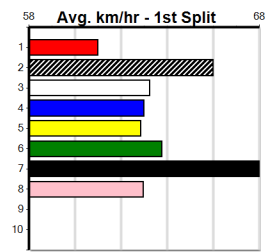

Sale
10
5:50PM
(VIC time)

BSG AUSTRALIA

Distance: 435m, Race Type: Grade 5 T3, Total Prizemoney: $1,530
1st: $1,000, 2nd: $320, 3rd: $160, 4th: $50

BONNIE GAL (4) owns a speedy 24.48 PB here and this is the easiest race she has contested for a while. EL CRIMP ADORE (6) caught the eye two runs back and he just needs a little luck early on, while SWOOPING SWAN (8) is well drawn out wide.

Watchdog Tips: 4 6 8 1 **Bet:** Win 4

Form Box	Wgt	Dist	Track	Date	Time	BON	Margin	1st/2nd (Time)	PIR	Checked	Comment	WR	Split 1	S/P	Grade
1 AUSSIE CAN FLY [5] $4.20															
Well drawn, never far away here, keep safe															
Owner(s): P Mckenzie															
Sire: AUSSIE INFRARED Dam: SHE WIGGLES															
Trainer: Peter Mckenzie (Tinamba)															
Winning Distances: < 300m (0) 300 - 399m (3) 400 - 499m (3) 500 - 599m (0) 600 - 699m (0) > 700m (0)															
Winning Weights: 30.0(1) 30.2(1) 30.9(2) 31.8(1) 32.1(1)															
7th (3)	29.6	435	SLE	R11	21-Jul-24	25.40	24.29	16.00	DR. QUEENIE (24.29)	M/544	SW	5.45	$23.70	5	
2nd (3)	30.2	435	SLE	R10	28-Jul-24	25.21	24.46	0.25L	LAKEVIEW ROSIE (25.20)	M/611		5.49	$13.60	5	
4th (3)	30.2	435	SLE	R12	04-Aug-24	25.04	24.36	5.50L	ZAPPER BALE (24.66)	M/533	SW	5.47	$10.00	5	
6th (8)	30.6	435	SLE	R10	11-Aug-24	25.25	24.42	7.50L	DAINTREE SPIRIT (24.74)	S/633		5.43	$7.90	5	
8th (1)	30.3	400	WGL	R10	15-Aug-24	23.29	22.75	6.00L	SWANKY CHIC (22.88)	M/77		8.64	$10.50	T3-5	
5th (4)	30.5	435	SLE	R11	18-Aug-24	24.98	24.18	4.00L	DR. CHIEFTAIN (24.71)	M/634	VO	5.40	$20.50	5	
2nd (1)	30.7	435	SLE	R6	28-Aug-24	25.15	24.42	1.75L	DAINTREE PEDRO (25.02)	M/322		5.28	$8.50	5	
5th (3)	30.6	435	SLE	R12	01-Sep-24	25.21	24.45	7.50L	MADALIA SNOOPY (24.70)	M/755		5.54	$6.70	5	
Last 3 wins NOT included above															
1st (8)	32.1	395	TRA	R8	22-Jan-24	22.21	22.13	3.25L	HURRICANE MAX (22.43)	S/621		3.90	$2.90	SH	
1st (5)	31.8	395	TRA	R4	26-Jan-24	22.36	21.83	3.5L	ON THE COIN (22.59)	M/711	SW	3.86	$3.70	SF	
1st (6)	30.9	400	WGL	R11	18-May-24	23.14	22.82	1.25L	FIRE FEATHER (23.21)	M/22	SW	8.58	$1.90	5	

Box History								
Bx	1st	2nd	3rd	4th	5th	6th	7th	8th
1	1						1	1
2		1		3	1			
3		3	1	1	1	2	2	
4	1	3		2	2	1	2	
5	2	1		1	1			3
6	2		2	1		2		
7		1					1	1
8	1		2	2				
Prize Best	$22665.63							
Starts	24.66(5)-15/10/23							
Trk/Dts	54-6-10-5							
APM	25-1-5-4 5825