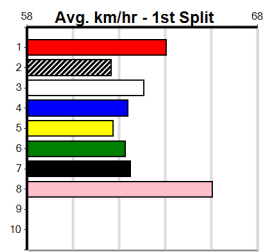

Sale

6

4:35PM

(VIC time)

TOONGABBIE LODGE

Distance: 510m, Race Type: Grade 5 T3, Total Prizemoney: $1,740
1st: $1,150, 2nd: $360, 3rd: $180, 4th: $50

PACIFIC PRINCESS (2) has been ultra impressive in her past three and she has the speed to lead throughout. SMOOTH RANGER (1) is better than her past few runs and she is drawn to settle close. DUSTY OLD ROAD (7) has the talent and just needs luck

Watchdog Tips: **2** **1** **7** **5** **Bet:** Box Quinella 1,2,7 ($10 for 333.33%)

1

SMOOTH RANGER [5] **Better than her past few, well drawn, danger** **$4.80**
BK Bitch Apr-22 Sire: OUT OF RANGE Dam: FREEDOM FIRE Trainer: Malcolm Carr (Devon Meadows)
Owner(s): J Carr
Winning Distances: < 300m (0) 300 - 399m (0) 400 - 499m (3) 500 - 599m (0) 600 - 699m (0) > 700m (0)
Winning Weights: 27.0(2) 27.3(1)

Run	Dist	Wgt	Track	Date	Time	BOB	Margin	1st/2nd (Time)	PIR	Checked	Comment	WR	Split 1	S/P	Grade
2nd (4)	27.9	460	WGL	R11	15-Jun-24	26.27	26.08	1.25L FERNLEIGH (26.20)	Q/111	.	.	.	6.63	$2.10	5
6th (3)	28.0	435	SLE	R7	19-Jun-24	25.28	24.41	6.50L OSCAR INTENTION (24.84)	M/575	.	.	.	5.35	$22.90	5
6th (3)	28.0	350	HVL	R6	01-Jul-24	20.12	19.65	4.50L PACIFIC SURF (19.82)	M/6	.	.	.	6.83	$11.70	T3-5
4th (8)	27.9	460	WGL	R5	04-Jul-24	26.83	26.13	2.50L SHIV ROY (26.66)	M/555	.	.	.	6.91	$3.50	RW
2nd (7)	28.0	500	TRA	R8	10-Jul-24	28.34	28.08	4.00L DR. CHIEFTAIN (28.08)	Q/1222	.	.	.	9.30	$3.00	5
4th (4)	27.9	450	TRA	R6	15-Jul-24	26.23	25.87	5.50L POLAR TEDDY (25.87)	Q/245	.	.	.	6.90	$11.00	T3-5
4th (5)	27.6	500	BEN	R8	21-Aug-24	28.91	28.49	3.00L MILLERS ROAD (28.70)	M/554	.	.	.	6.91	$7.00	5
7th (1)	27.7	460	WGL	R8	29-Aug-24	26.60	26.01	8.50L WREAKING HAVOC (26.01)	M/656	.	.	.	6.68	$15.00	T3-5

Last 3 wins NOT included above

1st (8)	27.0	400	WGL	R2	16-Nov-23	22.94	22.79	3.25L SPICY MACHETE (23.16)	Q/22	.	.	.	8.51	$3.00	M
1st (5)	27.3	450	TRA	R7	05-Feb-24	25.52	25.52	1.75L JIMMY THE PUMPER (25.63)	M/221	.	.	.	6.73	$3.50	X67
1st (5)	27.0	460	WGL	R7	11-Apr-24	26.19	25.83	3.25L JUMBUK STAR (26.41)	Q/111	.	.	.	6.57	$1.90	T3-RW

Box History

Bx	1st	2nd	3rd	4th	5th	6th	7th	8th
1	1	1	1	1	1	1	1	1
2				1	1	1		
3					1	2		1
4		4		2				
5	2	2	1	3	1			1
6				1	1			
7		2	1	2	1			1
8	1	1	1	1	1			

Prize Best Starts Trk/Dts APM: $8170.00 FSTD 42-3-10-5 0-0-0-0 2924