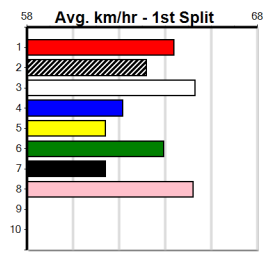

Sale
5
4:17PM
(VIC time)

INTA PLUMBING SERVICES

Distance: 435m, Race Type: Grade 5 T3, Total Prizemoney: $1,530
1st: $1,000, 2nd: $320, 3rd: $160, 4th: $50

PALTROW BALE (4) has the speed to cross and lead and she will find this easier than her most recent racing. AUDACIOUS LIVVY (6) owns a speedy 24.53 PB here and she can come out running at times.

Watchdog Tips: **4** **6** **5** **1** **Bet:** Box Quinella 4,5,6 ($10 for 333.33%)

1

BRAEMAR CORA [5] Needs to lead, too much pace in the middle **$6.00**
F Bitch Sep-21 Sire: AUSSIE INFRARED Dam: BRAEMAR KEELIE Trainer: Yvonne Cassidy (Valencia Creek)
Owner(s): Y Cassidy
Winning Distances: < 300m (0) 300 - 399m (1) 400 - 499m (3) 500 - 599m (0) 600 - 699m (0) > 700m (0)
Winning Weights: 28.4(1) 28.6(1) 28.9(1) 29.0(1)
4th (6) 29.2 460 WGL R7 20-Jun-24 26.58 26.11 4.75L RARE TARRA (26.27) Q/111 . . . 6.46 $6.10 T3-6
2nd (6) 28.9 460 WGL R9 27-Jun-24 26.36 26.09 0.50L KYANITE KAZ (26.35) M/111 . . . 6.45 $7.20 6G
2nd (2) 28.8 400 WGL R11 04-Jul-24 23.28 23.04 0.75L AUDACIOUS PADDY (23.23) M/11 . . . 8.45 $4.90 6G
1st (3) 28.6 400 WGL R10 11-Jul-24 23.14 23.08 2.50L VINNIE'S CAMEL (23.32) Q/11 . . . 8.41 $1.80 T3-6
6th (5) 28.6 435 SLE R11 17-Jul-24 25.41 24.54 11.00 DR. EVERGREEN (24.71) M/234 . . . 5.36 $26.80 5
1st (1) 28.4 400 WGL R12 26-Jul-24 23.18 22.65 2.25L LA LINA (23.33) M/12 . . . 8.44 $5.50 5
8th (6) 28.7 400 WGL R11 02-Aug-24 23.82 22.57 18.00 CHAVERO (22.57) S/68 . . . 8.79 $35.30 X45
7th (2) 28.8 400 WGL R4 16-Aug-24 23.33 22.44 13.00 DOCHERTY (22.44) S/77 . . . 8.69 $71.40 X34
Last 3 wins NOT included above
1st (4) 29.0 300 HVL R3 17-Jan-24 17.09 16.63 1.00L DUNSMORE FLYER (17.14) M/2 . . . SW . . . 3.94 $8.50 M
1st (1) 28.9 435 SLE R9 27-May-24 24.94 24.27 1.5L OUR GLAD (25.04) Q/111 . . . 5.22 $8.60 7

Box History

Bx	1st	2nd	3rd	4th	5th	6th	7th	8th
1	2							
2		1						1
3	1							
4	1					1		
5						1		
6		1		1				1
7					1			
8								

Prize Best Starts Trk/Dts APM $6320.00 24.94(1)-27/5/24 13-4-2-0 4-1-0-0 3774