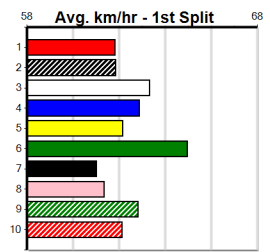

Sale

9

5:32PM

(VIC time)

ED FOUNTAIN REMOVALS

Distance: 435m, Race Type: Tier 3 - Grade 6, Total Prizemoney: $1,530
1st: $1,000, 2nd: $320, 3rd: $160, 4th: $50

VELOX BALE (1) will find this easier than her most recent racing and she should hold a forward spot early. BE LITTLE (4) is better than his form indicates and he can settle near the speed. ROLLING COAL (5) won't be too far away

Watchdog Tips: 1 4 5 7 **Bet:** Win 1

1

VELOX BALE (NSW)[6] **Solid muster, drops in class, hard to hold out** **$3.40**
FBD Bitch Feb-22 Sire: DROOPYS SYDNEY Dam: WINNIE ALLEN Trainer: Tammy Kennedy-harris (Devon M)
Owner(s): L Harris
Winning Distances: < 300m (0) 300 - 399m (0) 400 - 499m (2) 500 - 599m (0) 600 - 699m (0) > 700m (0)
Winning Weights: 26.2(1) 26.7(1)

Pl	Box	Dist	Track	Date	Time	BOB	Margin	1st/2nd (Time)	PIR	Checked	Comment	WR	Split 1	S/P	Grade
6th	(1)	27.1	400	GEL	R10	05-Jul-24	23.18	22.48	9.00L PUNCHY (22.58)	Q/76	.	.	W	8.78	$58.50 X67
3rd	(8)	27.4	460	GEL	R5	09-Jul-24	26.46	26.13	0.25L TINKER KIM (26.44)	M/455	.	.	.	6.85	$5.20 X67
2nd	(4)	27.6	450	BAL	R5	14-Jul-24	25.66	25.38	0.10L SPAGHETTI ARMS (25.66)	M/222	.	.	.	6.75	$5.10 T3-RW
3rd	(2)	28.0	460	WGL	R5	18-Jul-24	26.52	26.21	4.50L OH LANA (26.21)	M/433	.	.	.	6.79	$2.40 X67
8th	(7)	28.0	400	WGL	R2	09-Aug-24	23.58	22.22	10.00L RUTHLESS SECRET (22.90)	M/88	.	.	.	8.84	$13.10 X67
8th	(7)	27.9	460	WGL	R5	13-Aug-24	26.69	25.71	9.00L GAZING COLLINDA (26.07)	M/688	.	.	.	6.77	$35.30 X67
4th	(2)	27.9	425	BEN	R11	28-Aug-24	24.79	24.19	4.75L TORNADO JACK (24.46)	M/466	.	SW	.	6.75	$3.40 T3-6
6th	(4)	27.8	435	SLE	R9	01-Sep-24	25.26	24.45	12.00L FROG MARCH (24.45)	M/576	.	.	.	5.50	$50.30 X67

Last 3 wins NOT included above

1st	(4)	26.2	435	SLE	R1	05-May-24	25.00	24.32	1.25L BIG SOLOMONA (25.08)	Q/331	.	.	.	5.38	$25.70 M
1st	(2)	26.7	460	WGL	R7	09-May-24	26.58	26.35	0.25L ANOKE (26.59)	M/222	.	.	.	6.70	$3.60 X67

Box History

Box	1st	2nd	3rd	4th	5th	6th	7th	8th
1					1	1		
2	1		1	2		1		1
3								
4	1	1	1	1	1	2		
5							1	
6		1			1			
7		1	1	1				2
8		1	1					

Prize Best Starts Trk/Dts APM $5815.00 25.00(4)-5/5/24 26-2-4-5 2-1-0-0 3340