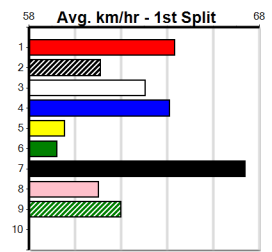

Sale
7
4:57PM
(VIC time)

SPORTSBET SAME RACE MULTI (1-2 WINS)

Distance: 510m, Race Type: Tier 3 - Restricted Win, Total Prizemoney: $1,740
1st: $1,150, 2nd: $360, 3rd: $180, 4th: $50

NORM'S LUCY (1) was never headed in her 29.23 win here and she is drawn to make every post a winner again. ROUGH GEM (4) is an improving type and she will pressure the red throughout. LAKEVIEW APRIL (2) has claims

Watchdog Tips: **1** **4** **2** **3** **Bet:** **Win 1**

1

NORM'S LUCY [7] Shows promise, drawn to lead, hard to reel in **$2.60**

BK Bitch Mar-22 Sire: SHIMA SHINE Dam: LAKEVIEW ISLA Trainer: Jordan McQuillen (Lara)

Owner(s): M McQuillen
Winning Distances: < 300m (0) 300 - 399m (0) 400 - 499m (0) 500 - 599m (1) 600 - 699m (0) > 700m (0)
Winning Weights: 30.1(1)

Post	Time	Dist	Track	Date	Time	Margin	1st/2nd (Time)	PIR	Checked	Comment	WR	Split 1	S/P	Grade
3rd (8)	30.4	500	BEN	R2	29-May-24	28.61	28.33	3.75L TUDOR PEAK (28.36)	M/333	.	.	6.80	$3.10	T3-RW
2nd (2)	29.9	525	MEP	R2	12-Jun-24	30.55	29.89	0.50L REGAL BARRY (30.53)	Q/1111	.	.	5.12	$13.20	M
3rd (1)	29.7	525	MEP	R1	19-Jun-24	30.68	30.06	5.50L PAW FLASH (30.30)	Q/1123	.	.	5.15	$4.50	M
4th (7)	30.0	525	MEP	R1	26-Jun-24	30.68	30.08	9.00L THEEGALA (30.08)	M/3344	.	.	5.23	$11.30	MH
6th (2)	29.9	595	SAP	R2	15-Jul-24	35.73	34.71	10.00 GRACE BURGESS (35.06)	M/1136	.	V14	9.33	$14.40	RW
1st (2)	30.1	510	SLE	R2	04-Aug-24	29.23	28.78	3.5L GALLOPING RED (29.46)	M/111	.	.	9.18	$2.90	M
7th (7)	30.5	545	BAL	R7	11-Aug-24	32.27	31.15	10.00 NOAH'S BEST (31.59)	M/6687	.	.	7.15	$5.60	T3-7
7th (2)	30.4	500	BEN	R6	30-Aug-24	29.22	28.06	12.00 PAW BERRY (28.45)	M/788	.	.	6.93	$38.30	RW

Last 3 wins NOT included above

Box History

Bx	1st	2nd	3rd	4th	5th	6th	7th	8th
1								
2	1	1					1	1
3								
4								1
5								
6						1		
7			1	1	1		1	
8		1	3					1

Prize Best $5390.00
Starts 29.23(2)-4/8/24
Trk/Dts 16-1-2-5
APM 1-1-0-0
3410

2

LAKEVIEW APRIL [7] Placed in two of four over this journey, threat **$4.00**

WBE Bitch Sep-21 Sire: FERNANDO BALE Dam: LAKEVIEW GRACE Trainer: Michelle Wilkins (Giffard West)

Owner(s): M Wilkins
Winning Distances: < 300m (0) 300 - 399m (0) 400 - 499m (1) 500 - 599m (0) 600 - 699m (0) > 700m (0)
Winning Weights: 27.5(1)

Post	Time	Dist	Track	Date	Time	Margin	1st/2nd (Time)	PIR	Checked	Comment	WR	Split 1	S/P	Grade
2nd (6)	28.2	350	TRA	R1	08-Jul-24	20.32	19.86	1.00L VIC ROSE (20.25)	M/54	.	.	6.90	$4.00	M
3rd (6)	28.0	435	SLE	R1	14-Jul-24	25.31	24.43	4.00L CHALUPA BATMAN (25.03)	M/566	.	.	5.48	$40.20	M
3rd (3)	28.2	510	SLE	R3	17-Jul-24	29.57	28.91	3.25L MADALIA TIPPER (29.36)	M/444	.	.	9.54	$82.40	RW
5th (3)	27.7	435	SLE	R1	21-Jul-24	25.64	24.29	12.00 THORKILDSEN (24.86)	Q/565	.	.	5.52	$13.80	M
6th (5)	27.6	435	SLE	R2	28-Jul-24	25.53	24.46	6.00L GAZING COLLINDA (25.14)	M/577	.	.	5.40	$77.50	M
1st (3)	27.5	435	SLE	R2	14-Aug-24	24.65	24.45	4.50L VIENNA SUNSET (24.96)	Q/111	.	SW	5.25	$10.20	M
6th (8)	27.9	435	SLE	R2	21-Aug-24	25.70	24.64	8.00L PAUA OF TESSA (25.15)	M/376	.	.	5.42	$16.10	7
3rd (2)	27.7	510	SLE	R5	28-Aug-24	29.66	29.07	1.5L ROUGH GEM (29.56)	M/554	.	.	9.68	$5.20	7

Last 3 wins NOT included above

Box History

Bx	1st	2nd	3rd	4th	5th	6th	7th	8th
1								
2				1	1	1		
3	1	1	2	2	1	2		
4						2		
5				1	1	1	1	
6		2	2			1		
7						3	2	
8	1							

Prize Best $4475.00
Starts 29.57(3)-17/7/24
Trk/Dts 35-1-4-7
APM 4-0-0-2
2522