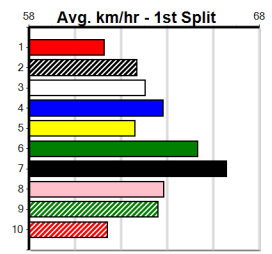

Sale
12
3:07PM
(VIC time)

MONACELLARS (250+RANK)

Distance: 435m, Race Type: Grade 5 No Penalty, Total Prizemoney: $2,925
1st: $1,950, 2nd: $600, 3rd: $300, 4th: $75

Watchdog Tips: ☐ ☐ ☐ ☐ ☐

Bet: ☐

Form Box	Wgt	Dist	Track	Date	Time	BON	Margin	1st/2nd (Time)	PIR	Checked	Comment	WR	Split 1	S/P	Grade		
DR. DYLAN [5]																	
BK Dog		Mar-21		Sire: ASTON KIMETTO		Dam: TANSY										Trainer: William McMahon (Darriman)	
Owner(s): DOCTORS KENNELS (SYN), J McMahon, J Gill																	
Winning Distances: < 300m (0) 300 - 399m (1) 400 - 499m (3) 500 - 599m (0) 600 - 699m (0) > 700m (0)																	
Winning Weights: 32.4(1) 32.5(2) 32.6(1)																	
4th (7)	33.0	350	TRA	R10	29-May-24	19.91	19.62	4.25L MYALL SANDY (19.62)	M/66	.	.	.	6.75	$17.80	X45		
6th (4)	33.8	435	SLE	R10	09-Jun-24	25.02	24.34	10.00 LEO BALE (24.34)	M/566	.	.	.	5.35	$12.20	5		
3rd (1)	33.9	435	SLE	R11	23-Jun-24	24.96	24.37	6.00L GAYLE BALE (24.57)	S/544	.	.	.	5.44	$4.90	5		
2nd (7)	33.9	435	SLE	R11	30-Jun-24	24.72	24.46	3.5L XATU BALE (24.49)	M/644	.	.	.	5.51	$3.90	5		
4th (3)	33.5	435	SLE	R5	07-Jul-24	24.86	24.39	4.50L DR. FARRAH (24.54)	M/754	.	.	.	5.51	$5.70	5H		
4th (6)	33.5	435	SLE	R9	14-Jul-24	24.90	24.43	2.50L DR. JETHRO (24.74)	M/665	.	.	.	5.41	$3.60	5		
5th (6)	33.1	435	SLE	R11	21-Jul-24	25.23	24.29	14.00 DR. QUEENIE (24.29)	M/866	.	.	.	5.66	$5.10	5		
3rd (2)	32.7	435	SLE	R10	28-Jul-24	25.32	24.46	2.00L LAKEVIEW ROSIE (25.20)	M/443	.	.	.	5.40	$2.90	5		
Last 3 wins NOT included above																	
1st (3)	32.4	395	TRA	R9	22-Dec-23	22.16	21.60	2.50L ZIPPING CLOONEY (22.33)	M/544	.	.	.	3.83	$11.00	X67		
1st (7)	32.5	435	SLE	R3	07-Jan-24	24.96	24.45	1.75L WILD CUDDLE (25.07)	M/633	.	.	.	5.46	$7.50	X67		
1st (4)	32.6	460	WGL	R7	12-Jan-24	25.65	25.29	1.25L DR. UNITED (25.72)	Q/232	.	.	.	6.58	$21.70	5		

Bx	1st	2nd	3rd	4th	5th	6th	7th	8th
1		2						1
2		1	1					
3	1			3	1	1		
4	2	1		1		1		
5								
6				2	1			
7	1	2		1		1		
8							1	

Prize Best Starts	$14433.57
Trk/Dts APM	24.58(2)-17/1/24 26-4-4-4 16-1-4-3 3632

Form Box	Wgt	Dist	Track	Date	Time	BON	Margin	1st/2nd (Time)	PIR	Checked	Comment	WR	Split 1	S/P	Grade		
AUDACIOUS PADDY [5]																	
BK Dog		Sep-21		Sire: MAGIC SPRITE		Dam: AUDACIOUS GRACE										Trainer: Kevin Wainwright (Rosedale)	
Owner(s): K Wainwright																	
Winning Distances: < 300m (0) 300 - 399m (0) 400 - 499m (4) 500 - 599m (0) 600 - 699m (0) > 700m (0)																	
Winning Weights: 30.9(1) 31.2(1) 31.3(1) 31.4(1)																	
4th (5)	31.2	435	SLE	R10	07-Mar-24	24.84	24.68	2.25L STEVIE'S GIRL (24.69)	M/555	.	.	.	5.44	$5.00	6G		
2nd (3)	30.9	435	SLE	R3	17-Mar-24	24.87	24.32	0.25L BARRY BALE (24.86)	Q/333	.	.	.	5.29	$4.40	6G		
7th (6)	31.2	435	SLE	R2	24-Mar-24	25.47	24.39	4.50L BRINDLE CHIC (25.17)	M/477	.	.	.	5.39	$2.90	X67		
3rd (6)	31.2	460	WGL	R7	04-Apr-24	26.35	26.18	2.25L TARGET RANGE (26.21)	Q/113	.	.	.	6.59	$1.80	T3-RW		
5th (3)	30.9	435	SLE	R4	10-Apr-24	25.41	24.59	7.50L BLUE OPAL ROCKS (24.91)	Q/676	.	.	.	5.46	$5.30	6G		
1st (5)	31.3	400	WGL	R11	04-Jul-24	23.23	23.04	0.75L BRAEMAR CORA (23.28)	M/22	.	.	.	8.68	$3.10	6G		
1st (8)	31.4	400	WGL	R6	11-Jul-24	23.15	23.08	0.50L PHANTOM REX (23.17)	M/33	.	.	.	8.55	$3.30	T3-5		
4= (7)	31.3	400	WGL	R4	25-Jul-24	23.25	23.01	2.25L ASTON IMAGE (23.11)	M/77	.	.	.	8.67	$3.50	T3-5		
Last 3 wins NOT included above																	
1st (1)	30.9	435	SLE	R1	15-Dec-23	24.87	24.23	0.75L BON ROSE (24.91)	Q/111	.	.	.	5.29	$3.00	M		
1st (8)	31.2	435	SLE	R9	03-Jan-24	24.56	24.42	0.75L MALLY BOY (24.60)	M/222	.	SW	.	5.35	$5.10	X67