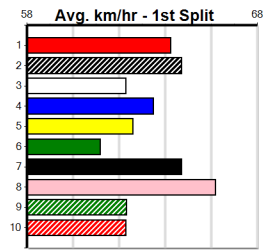

BSG AUSTRALIA

Distance: 510m, Race Type: Mixed 4/5, Total Prizemoney: $3,875
1st: $2,600, 2nd: $800, 3rd: $400, 4th: $75

Watchdog Tips: ☐ ☐ ☐ ☐ ☐

Bet: ☐

1

JOE GEM (NSW)[5]
RF Dog Sep-20 Sire: SENNACHIE Dam: ZULU SUCCESS Trainer: John Connor (Rosedale)
Owner(s): K Brew
Winning Distances: < 300m (0) 300 - 399m (2) 400 - 499m (11) 500 - 599m (2) 600 - 699m (0) > 700m (0)
Winning Weights: 33.0(1) 33.2(2) 33.3(3) 33.4(1) 33.6(2) 33.7(2) 33.8(1) 33.9(2) 34.0(1)

Box	1st	2nd	3rd	4th	5th	6th	7th	8th
1	7	1	1	1	2	1	2	
2	4	3	2		2			
3		2	1	2			1	2
4		1	3	1	2	1	1	
5	1			1	1	1	3	
6		3		1	2	2		
7	1	3	2	2	1	2		
8	2	1	1	2	1	2		

Prize Best Starts Trk/Dts APM: $48419.29, 28.97(5)-19/6/24, 79-15-11-11, 2-1-0-0, 6559

2

SON OF GHOST [5]
BK Dog Feb-22 Sire: CATCH THE THIEF Dam: SUPREME OUTLAW Trainer: Adrian Nuttall (Woodside)
Owner(s): L Cardillo
Winning Distances: < 300m (0) 300 - 399m (0) 400 - 499m (2) 500 - 599m (3) 600 - 699m (0) > 700m (0)
Winning Weights: 30.9(1) 31.1(3) 31.2(1)

Box	1st	2nd	3rd	4th	5th	6th	7th	8th
1	1	1	1	1				
2	2	1	1			2		
3		1		1				
4		1				1		
5	1							
6		1			2			
7			1		2	1		2
8	1	1	1	1				

Prize Best Starts Trk/Dts APM: $18030.00, 29.85(7)-18/2/24, 28-5-6-2, 2-0-0-0, 8111

3

COLLINDA AIR [4]
BK Bitch Sep-21 Sire: BERNARDO Dam: AUDACIOUS BELL Trainer: Samuel Tyler (Boisdale)
Owner(s): S Tyler
Winning Distances: < 300m (0) 300 - 399m (0) 400 - 499m (3) 500 - 599m (1) 600 - 699m (0) > 700m (0)
Winning Weights: 27.4(2) 27.7(1) 27.9(1)

Box	1st	2nd	3rd	4th	5th	6th	7th	8th
1		1	1	1				
2	2							
3	1		1	1			1	1
4	1				2			
5		1			2			
6			2		1	1		
7	1	1	1	1			1	1
8		1	1			1		

Prize Best Starts Trk/Dts APM: $9445.00, 28.96(3)-14/7/24, 27-4-4-5, 8-1-1-2, 6402

4

CAILAH'S PISTOL [4]
BK Dog Jun-21 Sire: ASTON DEE BEE Dam: ACOUSTIC LEE Trainer: Brendan Brady (Paradise Beach)
Owner(s): B Brady
Winning Distances: < 300m (0) 300 - 399m (2) 400 - 499m (2) 500 - 599m (4) 600 - 699m (0) > 700m (0)
Winning Weights: 33.4(1) 33.7(1) 33.9(1) 34.0(1) 34.2(2) 34.5(1) 35.1(1)

Box	1st	2nd	3rd	4th	5th	6th	7th	8th
1	1	1	3					1
2	1	3	2	2		1	1	1
3	2	1	2					
4	2	1	1	3		1		
5	2	1	3	1				1
6		2	1	1	1	1		
7	1	2	1	1	3			
8			2	2	1			

Prize Best Starts Trk/Dts APM: $31223.75, 28.87(6)-15/12/23, 55-8-8-10, 9-1-4-3, 5896

5

DR. JETHRO [5]
F Dog Feb-21 Sire: BERNARDO Dam: BEATRICE Trainer: Emily McMahon (Darriman)
Owner(s): DOCTORS KENNELS (SYN), J McMahon, J Gill
Winning Distances: < 300m (0) 300 - 399m (2) 400 - 499m (8) 500 - 599m (0) 600 - 699m (0) > 700m (0)
Winning Weights: 29.3(1) 29.6(1) 29.7(1) 30.4(1) 30.9(1) 31.1(1) 31.2(1) 31.9(1) 32.1(1) 32.2(1)

Box	1st	2nd	3rd	4th	5th	6th	7th	8th
1	2	1		2	4	2		
2	1	2	3			1	1	
3	1	1	2					1
4	1	1	1	1	1			
5					1			
6	1	2	1	1	2	2		
7	2	1	2	2	1	1	1	1
8	2	1	1			1	1	1

Prize Best Starts Trk/Dts APM: $23840.00, 28.81(4)-25/2/24, 57-10-8-6, 3-0-1-2, 10588