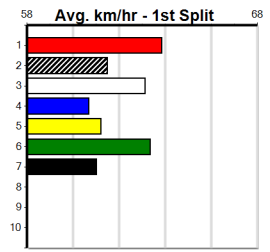

PHILLIPSONS-SUPPORT COMMUNITY

Distance: 510m, Race Type: Mixed 6/7, Total Prizemoney: $3,340
1st: $2,230, 2nd: $690, 3rd: $345, 4th: $75

Watchdog Tips:

Bet:

Form Box Wgt Dist Track Date Time BON Margin 1st/2nd (Time) PIR Checked Comment W/R Split 1 S/P Grade

KAOS CONTROL [7]

Dog information for KAOS CONTROL: Owner(s): GREG AND SONIA MURPHY (SYN), G Murphy, S Murphy. Sire: FERNANDO BALE. Dam: EMPRESS ROSE. Trainer: Greg Murphy (Pearcedale). Includes winning distances and box history table.

1

GAZING COLLINDA [7]

Dog information for GAZING COLLINDA: Owner(s): S Tyler. Sire: ASTON DEE BEE. Dam: AUDACIOUS BELL. Trainer: Samuel Tyler (Boisdale). Includes winning distances and box history table.

2

DAINTREE PEDRO [6]

Dog information for DAINTREE PEDRO: Owner(s): LUCKY ELEVEN (SYN), K Joske, G Joske. Sire: FERAL FRANKY. Dam: WHISTLING BULLET. Trainer: Gary Joske (Yinnar). Includes winning distances and box history table.

3

WEEONA BORIS [7]

Dog information for WEEONA BORIS: Owner(s): S Whyte. Sire: HOUDINI BOY. Dam: IT'S A JEWEL. Trainer: John Jarkis (Lang Lang East). Includes winning distances and box history table.

4

ELITE DOM [6]

Dog information for ELITE DOM: Owner(s): Elite Greyhounds (SYN), J Timperley, D Rhoden, D O'meachair, B Telford. Sire: BERNARDO. Dam: SUFFRAGETTE. Trainer: Judith McMahon (Darriman). Includes winning distances and box history table.

5