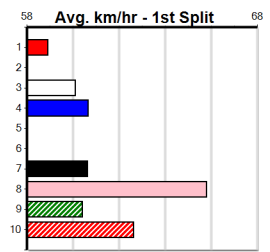

Sale

ROTTI SECURITY

2
12:10PM

Distance: 435m, Race Type: Maiden, Total Prizemoney: $2,535
1st: $1,680, 2nd: $520, 3rd: $260, 4th: $75

(VIC time)

Watchdog Tips:

Bet:

Form	Box	Wgt	Dist	Track	Date	Time	BON	Margin	1st/2nd (Time)	PIR	Checked	Comment	WR	Split 1	S/P	Grade

1

PARUMBA JACKSON [M]
BK Dog Nov-22 Sire: RAW ABILITY Dam: TINKER CINDY Trainer: Eddie Lieshout (Drouin West)
Owner(s): E Lieshout
Winning Distances: < 300m (0) 300 - 399m (0) 400 - 499m (0) 500 - 599m (0) 600 - 699m (0) > 700m (0)
Winning Weights:
8th (4) 34.5 435 SLE R2 17-Jul-24 26.29 24.54 20.00 DR. LEONI (24.95) M/556 5.52 $16.10 M

Bx	1st	2nd	3rd	4th	5th	6th	7th	8th
1								
2								
3								
4								1
5								
6								
7								
8								

Prize Best $0.00
Starts 26.29(4)-17/7/24
Trk/Dts 1-0-0-0
APM 1-0-0-0 0

Last 3 wins NOT included above

2

COOL IT [M]
BK Bitch Jan-22 Sire: MY REDEEMER Dam: ZERO COOL Trainer: Justin Nolan (Devon Meadows)
Owner(s): Brothers from other mothers (SYN), B Nolan, J Oliver, J Lamont
Winning Distances: < 300m (0) 300 - 399m (0) 400 - 499m (0) 500 - 599m (0) 600 - 699m (0) > 700m (0)
Winning Weights:

Bx	1st	2nd	3rd	4th	5th	6th	7th	8th
1								
2								
3								
4								
5								
6								
7								
8								

Prize Best $0
Starts FSH
Trk/Dts 0-0-0-0
APM 0-0-0-0 0

Last 3 wins NOT included above

3

CHLOE THE OUTLAW [M]
F Bitch Feb-22 Sire: CATCH THE THIEF Dam: SUPREME OUTLAW Trainer: Bruce Russell (Sale)
Owner(s): L Jennings
Winning Distances: < 300m (0) 300 - 399m (0) 400 - 499m (0) 500 - 599m (0) 600 - 699m (0) > 700m (0)
Winning Weights:
4th (8) 25.8 400 WGL R2 16-May-24 23.82 22.71 8.50L MAD KEV (23.24) S/35 8.91 $6.30 T3-M
4th (1) 25.5 435 SLE R1 22-May-24 25.65 24.63 3.75L MR. DRIFTER (25.40) M/674 5.66 $2.60 M
6th (4) 25.3 435 SLE R2 27-May-24 25.65 24.27 8.00L GYPSY KING (25.12) M/677 5.60 $8.80 M
7th (8) 25.5 435 SLE R2 05-Jun-24 25.49 24.37 7.50L POPPY'S PAL (24.99) M/677 5.51 $44.30 M
4th (1) 25.6 400 WGL R1 13-Jun-24 23.49 22.90 8.50L REBECCA RIOT (22.90) M/44 8.74 $7.50 M
4th (5) 25.3 435 SLE R1 26-Jun-24 25.60 24.20 8.50L CHECK IT OUT (25.01) M/464 5.47 $33.90 M
4th (1) 25.5 395 TRA R2 10-Jul-24 23.10 22.23 2.50L JUDGE JEBRYNAH (22.94) S/5334 3.91 $30.60 M
6th (3) 25.8 435 SLE R1 24-Jul-24 25.68 24.44 9.50L PAW QUAIL (25.02) M/276 5.45 $36.40 M

Bx	1st	2nd	3rd	4th	5th	6th	7th	8th
1								
2				3				
3							1	
4							1	
5					1	1		
6						2		
7								1
8				1				1

Prize Best $535.00
Starts 25.49(8)-5/6/24
Trk/Dts 13-0-0-1
APM 8-0-0-1 334

Last 3 wins NOT included above