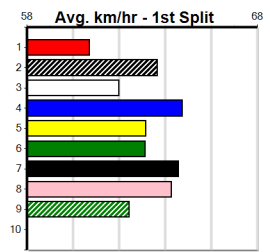

Sale
9
2:15PM
(VIC time)

ED FOUNTAIN REMOVALS

Distance: 435m, Race Type: Grade 6, Total Prizemoney: $2,925
1st: $1,950, 2nd: $600, 3rd: $300, 4th: $75

Watchdog Tips: ☐ ☐ ☐ ☐ ☐ Bet: ☐

Form Box Wgt Dist Track Date Time BON Margin 1st/2nd (Time) PIR Checked Comment WR Split 1 S/P Grade

1

DR. GILLIAN [6]

BK Bitch Jan-22 Sire: BERNARDO Dam: SWEET DEMI
Owner(s): DOCTORS KENNELS (SYN), J McMahon, J Gill Trainer: Kimberley McMahon (Darriman)
Winning Distances: < 300m (0) 300 - 399m (0) 400 - 499m (2) 500 - 599m (0) 600 - 699m (0) > 700m (0)
Winning Weights: 24.4(1) 25.0(1)

F	(#)	Wgt	Dist	Track	Date	Time	BON	Margin	1st/2nd (Time)	PIR	Checked	Comment	WR	Split 1	S/P	Grade
1st	(5)	25.5	300	HVL	R3	25-Feb-24	0.00	16.27	. SUN IN CUBA (16.85)	M/7	.	V7	.	4.13	$6.50	MH
1st	(5)	25.0	435	SLE	R1	24-Mar-24	24.55	24.39	7.00L DR. ERICA (25.03)	Q/111	.	SW	.	5.35	$5.80	M
5th	(3)	24.6	460	WGL	R5	02-Apr-24	26.35	25.54	7.50L DASH OF WHISKY (25.84)	M/686	.	.	.	6.81	$8.60	RWH
1st	(3)	24.4	435	SLE	R4	05-Apr-24	24.88	24.60	0.50L OUR MABEL (24.90)	Q/533	.	SW	.	5.54	$1.50	X67
3rd	(7)	24.2	300	HVL	R1	31-Jul-24	17.13	16.68	3.75L STORM SENSATION (16.88)	M/5	.	.	.	4.08	$12.60	X67

Last 3 wins NOT included above

Box History

Bx	1st	2nd	3rd	4th	5th	6th	7th	8th
1								
2								
3	1				1			
4								
5	1							
6								
7			1					
8								

Prize Best: $2980.00
Starts: 24.55(5)-24/3/24
Trk/Dts: 5-2-0-1
APM: 2-2-0-0
1372

2

SNOWFEST [6]

WBD Bitch May-22 Sire: FERNANDO BALE Dam: EYE WILL REIGN
Owner(s): T Dales Trainer: Debra Cumes (Drouin West)
Winning Distances: < 300m (0) 300 - 399m (1) 400 - 499m (1) 500 - 599m (0) 600 - 699m (0) > 700m (0)
Winning Weights: 27.2(1) 28.2(1)

1st	(#)	Wgt	Dist	Track	Date	Time	BON	Margin	1st/2nd (Time)	PIR	Checked	Comment	WR	Split 1	S/P	Grade
1st	(1)	28.2	395	TRA	R2	17-May-24	22.70	21.87	2.25L PAW HUNTER (22.85)	Q/111	.	SW	.	3.77	$1.90	M
7th	(2)	27.7	400	WGL	R9	28-May-24	23.62	22.34	8.00L ASTON IMAGE (23.08)	M/66	.	.	.	8.79	$8.10	X67
1st	(8)	27.2	435	SLE	R4	17-Jul-24	24.91	24.54	1.25L VIENNA GOLD (24.99)	M/111	.	.	.	5.29	$15.70	7
4th	(4)	27.0	515	SAP	R11	22-Jul-24	30.83	29.48	20.00 VAN WYCK (29.48)	M/4454	.	.	.	5.19	$20.50	X67H
8th	(7)	27.2	460	WGL	R5	26-Jul-24	26.79	25.84	9.00L EMPTY YOUR MIND (26.18)	M/347	.	.	.	6.61	$9.70	X67
7th	(8)	26.7	460	WGL	R10	02-Aug-24	26.81	25.82	8.50L SUPERIOR MONIQUE (26.23)	M/668	.	.	.	6.73	$8.20	RW

Last 3 wins NOT included above

Box History

Bx	1st	2nd	3rd	4th	5th	6th	7th	8th
1	1							
2								1
3								
4				1				
5								
6								
7								1
8	1						1	

Prize Best: $3705.00
Starts: 24.91(8)-17/7/24
Trk/Dts: 6-2-0-0
APM: 1-1-0-0
3033