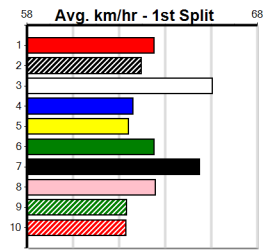

Sale
7
1:40PM
(VIC time)

RANFORD'S FAMILY BUTCHER

Distance: 510m, Race Type: Grade 5, Total Prizemoney: $3,340
1st: $2,230, 2nd: $690, 3rd: $345, 4th: $75

Watchdog Tips:

Bet:

Form Box	Wgt	Dist	Track	Date	Time	BON	Margin	1st/2nd (Time)	PIR	Checked	Comment	WR	Split 1	S/P	Grade

MYSTERY BROKER [5]
DKBD Dog Jul-21 Sire: FERNANDO BALE Dam: MEMPHIS SKY
Owner(s): GREG AND SONIA MURPHY (SYN), G Murphy, S Murphy
Trainer: Greg Murphy (Pearcedale)
Winning Distances: < 300m (0) 300 - 399m (0) 400 - 499m (3) 500 - 599m (0) 600 - 699m (0) > 700m (0)
Winning Weights: 31.8(1) 32.2(1) 32.3(1)

1st (5)	31.8	435	SLE	R1	15-Nov-23	24.80	24.35	5.50L MAY EMMA SHINE (25.17)	Q/111				5.39	$13.60	M
3rd (2)	32.2	460	WGL	R9	21-Nov-23	26.08	25.77	3.25L TRIXY ZULU (25.86)	Q/333				6.65	$19.40	X67
2nd (1)	31.6	350	HVL	R9	26-Nov-23	19.62	19.03	4.00L FOOL'S JOURNEY (19.35)	S/7				6.78	$6.80	X67
ST (-)	32.4	300	HVL		12-Jul-24	16.96		0.25L Trial Cleared	M/22		2of2				ST
1st (6)	32.3	400	WGL	R9	26-Jul-24	22.98	22.65	1.25L OUR ELLIE (23.05)	M/42				8.83	$4.20	X67
1st (8)	32.2	460	WGL	R9	02-Aug-24	25.99	25.82	1.75L BOOKER MAN (26.10)	M/222				6.65	$8.30	X67

Last 3 wins NOT included above

Box History

Bx	1st	2nd	3rd	4th	5th	6th	7th	8th
1			1					
2								
3				1				
4								
5	1							
6	1							
7								
8	1							

Prize Best $6480.00
Starts FSTD
Trk/Dts 5-3-1-1
APM 0-0-0-0 4416

DUNDEE DIXIE [5]
LTF Bitch Nov-21 Sire: AUSSIE INFRARED Dam: DUNDEE CALYPSO
Owner(s): G Scott-smith
Trainer: Geoffrey Scott-smith (Pakenham)
Winning Distances: < 300m (0) 300 - 399m (0) 400 - 499m (3) 500 - 599m (0) 600 - 699m (0) > 700m (0)
Winning Weights: 28.1(1) 28.4(1) 28.9(1)

5th (3)	28.9	515	LCN	R10	18-Mar-24	30.47	29.33	7.50L BUCKLE UP ALFIE (29.94)	0	B2			5.17	$3.40	5
6th (8)	28.9	515	LCN	R8	25-Mar-24	30.53	29.72	11.00 HYPER FORCE (29.78)	0	C			5.22	$5.00	X45
4th (3)	28.9	515	LCN	R9	08-Apr-24	30.19	29.48	2.75L GRACIE FLYER (29.99)	0	B2 C			5.29	$7.50	5
3rd (7)	28.8	510	SLE	R5	19-Jun-24	29.55	28.97	6.50L LAKEVIEW DECEAH (29.12)	M/212				9.22	$3.00	X67
1st (7)	28.4	460	WGL	R4	25-Jun-24	25.87	25.61	2.75L SMOKIN' PADDY (26.06)	Q/111				6.52	$13.20	X67
4th (3)	28.5	460	WGL	R6	02-Jul-24	26.65	26.16	4.75L WILD SERENA (26.32)	M/455				6.75	$6.20	5
6th (7)	28.6	460	WGL	R7	09-Jul-24	26.80	25.98	6.50L AFTER THE SIREN (26.36)	M/867				6.82	$12.10	5
7th (5)	28.9	435	SLE	R10	28-Jul-24	25.70	24.46	7.50L LAKEVIEW ROSIE (25.20)	M/388				5.39	$5.40	5

Last 3 wins NOT included above

Box History

Bx	1st	2nd	3rd	4th	5th	6th	7th	8th
1		1						
2				1				
3					2	1		
4								
5								1
6	1							1
7	1		1		1	1		1
8	1	1		1	1	1		

Prize Best $10445.00
Starts 29.55(7)-19/6/24
Trk/Dts 18-3-2-1
APM 1-0-0-1 4261