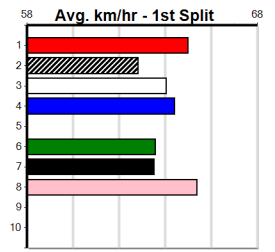

Sale
6
1:22PM
(VIC time)

FLYING COLOURS TRAVEL

Distance: 435m, Race Type: Mixed 3/4, Total Prizemoney: $3,360
1st: $2,250, 2nd: $690, 3rd: $345, 4th: $75

Watchdog Tips: ☐ ☐ ☐ ☐

Bet:

1

Form Box	Wgt	Dist	Track	Date	Time	BON	Margin	1st/2nd (Time)	PIR	Checked	Comment	WR	Split 1	S/P	Grade
SMOKIN' ZAG [4]															
LTF Dog Jul-19 Sire: ASTON DEE BEE Dam: SAL TALK Trainer: Billy Stockdale (Fulham)															
Owner(s): Domotor Wont Start (SYN), B Stockdale, T Domotor															
Winning Distances: < 300m (0) 300 - 399m (7) 400 - 499m (15) 500 - 599m (0) 600 - 699m (0) > 700m (0)															
Winning Weights: 29.9(1) 30.6(1) 31.0(1) 31.3(2) 31.4(2) 31.5(1) 31.6(1) 31.7(3) 31.9(1) 32.2(2) 32.3(2) 32.4(3) 32.7(1)															
4th (5)	31.6	350	TRA	R12	03-Apr-24	20.13	19.82	4.50L FIBULARIS (19.82)	Q/13	.	.	.	6.64	$2.80	VET
1st (5)	31.3	435	SLE	R4	21-Apr-24	24.56	24.40	1.75L MAN OF COURAGE (24.67)	M/111	.	.	.	5.24	$4.00	5
2nd (5)	31.4	435	SLE	R4	28-Apr-24	24.60	24.19	1.75L ONE'S OBSESSION (24.48)	M/112	.	.	.	5.19	$1.90	VET
3rd (4)	31.8	395	TRA	R11	03-May-24	22.24	21.81	5.50L MY NEO (21.89)	M/222	.	.	.	3.76	$6.90	VET
6th (2)	32.5	435	SLE	R12	26-Jun-24	25.04	24.20	6.00L FIBULARIS (24.65)	M/324	.	SW	.	5.32	$16.50	VET
2nd (3)	31.9	350	TRA	R12	05-Jul-24	19.70	19.49	3.00L DR. FALKOR (19.49)	M/12	.	.	.	6.61	$10.30	VET
2nd (6)	32.0	435	SLE	R12	28-Jul-24	24.82	24.46	3.25L JEBEDIAH (24.61)	M/122	.	.	.	5.25	$3.10	VET
4th (2)	32.0	400	WGL	R7	02-Aug-24	22.85	22.57	3.00L GALLOPING JIMMY (22.65)	M/53	.	.	.	8.48	$13.70	FFA
Last 3 wins NOT included above															
1st (1)	33.0	400	WGL	R12	13-Aug-23	22.66	22.52	2.00L ZACHARY (22.79)	Q/11	.	SW	.	8.29	$1.40	VET
1st (2)	31.7	400	WGL	R8	24-Oct-23	22.61	22.27	4.00L SHANK'S PONY (22.89)	Q/21	.	.	.	8.25	$12.20	FFA
1st (2)	31.3	350	TRA	R11	01-Mar-24	19.73	19.72	3.5L ELLIOTT NESS (19.96)	M/21	.	.	.	6.60	$7.00	X45

Box	1st	2nd	3rd	4th	5th	6th	7th	8th
1	4	1	2	3	1			
2	4	3	5	2	1	1		
3	2	1	6	3				
4	2	3	1	1	1			1
5	3	3	2	4		1		
6	1	5	1			1		
7	2	1	1	1			2	2
8	4	1	1	4	1			

Prize Best Starts Trk/Dts APM

$77545.00
24.50(3)-10/3/24
96-22-18-19
7-1-3-2
6505