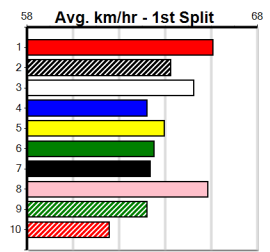

Sale
10
 2:32PM
 (VIC time)

MAFFRA POLY & PUMPS

Distance: 435m, Race Type: Grade 5, Total Prizemoney: \$2,925
 1st: \$1,950, 2nd: \$600, 3rd: \$300, 4th: \$75

Watchdog Tips:

Bet:

1

TRICKSTER'S HALO [5]
 BD Bitch Nov-21 Sire: HARD STYLE RICO Dam: TRIXTA ROX Trainer: Neil Armstrong (Cranbourne)