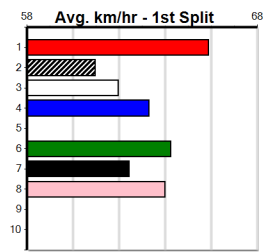

Sale
8
1:08PM
(VIC time)

MAFFRA POLY & PUMPS

Distance: 510m, Race Type: Mixed 4/5, Total Prizemoney: $3,875
1st: $2,600, 2nd: $800, 3rd: $400, 4th: $75

Watchdog Tips: ☐ ☐ ☐ ☐ ☐

Bet: ☐

1

SEPHORA BALE (NSW)[5]
BK Bitch Apr-21 Sire: FERAL FRANKY Dam: DYNA CARMEN
Owner(s): B Wheeler Trainer: Robert Camilleri (Lara)
Winning Distances: < 300m (0) 300 - 399m (0) 400 - 499m (6) 500 - 599m (5) 600 - 699m (2) > 700m (0)
Winning Weights: 26.4(2) 26.7(3) 26.8(3) 26.9(1) 27.1(2) 27.3(2)

Box	1st	2nd	3rd	4th	5th	6th	7th	8th
1	1	1	5					
2	1	1		3		2		
3	2	1	2		1			
4	4			1	2			1
5	2	1	1		1			
6			1		2			
7	1		2	2	1			1
8	2	1	1	2	2	1		

Prize Best Starts Trk/Dts APM $50750.00 28.72(5)-24/3/24 53-13-5-12 4-1-0-0 11681

2

LAKEVIEW DECEAH [5]
WF Bitch Feb-22 Sire: FERNANDO BALE Dam: LAKEVIEW MAISEY
Owner(s): Lakeview kennels (SYN), L Whelan, M Whelan, P Whelan Trainer: Harley Whelan (Metung)
Winning Distances: < 300m (0) 300 - 399m (1) 400 - 499m (0) 500 - 599m (3) 600 - 699m (0) > 700m (0)
Winning Weights: 26.6(1) 27.1(1) 27.4(2)

Box	1st	2nd	3rd	4th	5th	6th	7th	8th
1					1		1	1
2				1	1	1		
3	1	1		1				
4						1		1
5	1		1					
6	1							
7							1	
8	1							

Prize Best Starts Trk/Dts APM $9620.00 29.00(8)-23/6/24 17-4-1-1 12-3-1-0 6999

3

VIPER [5]
F Dog Feb-21 Sire: KAYDA SHAE Dam: LITTLE BIDDY
Owner(s): Eye Candy (SYN), C Wilk, K Gorman Trainer: Kate Gorman (Tanjil South)
Winning Distances: < 300m (0) 300 - 399m (1) 400 - 499m (5) 500 - 599m (0) 600 - 699m (0) > 700m (0)
Winning Weights: 32.5(1) 33.7(2) 33.9(1) 34.0(1) 35.4(1)

Box	1st	2nd	3rd	4th	5th	6th	7th	8th
1		2	3	5		2	1	1
2		1	2	1				
3	2	2	1					
4	1				2	1		2
5		3	3	1		2		
6	2		1				1	1
7		2	1	1		2		
8	1	1	2		1	1	1	1

Prize Best Starts Trk/Dts APM $24277.50 29.02(1)-26/11/23 59-6-11-15 1-0-0-1 5266

4

AKINA CRUSADER [5]
BK Dog Jan-21 Sire: BERNARDO Dam: AKINA MOSS
Owner(s): TAMBO (SYN), S McKay, J Rowley, D McKay Trainer: Phillip Rowley (Denison)
Winning Distances: < 300m (0) 300 - 399m (2) 400 - 499m (3) 500 - 599m (1) 600 - 699m (0) > 700m (0)
Winning Weights: 34.1(1) 34.6(1) 35.2(1) 35.6(1) 35.8(2)

Box	1st	2nd	3rd	4th	5th	6th	7th	8th
1	2	3	1					
2	1	2	1	1	2	3		
3	2	2	1		1			
4	1	1	1	3				2
5		2	2					1
6			2	1	2	1		
7	2	3	1				1	1
8		3			2	2	1	

Prize Best Starts Trk/Dts APM $37156.25 28.84(3)-15/12/23 58-6-16-10 7-0-3-2 6439

5

*** VACANT BOX ***
Sire: Dam:
Owner(s): Trainer:
Winning Distances: < 300m (0) 300 - 399m (0) 400 - 499m (0) 500 - 599m (0) 600 - 699m (0) > 700m (0)
Winning Weights: