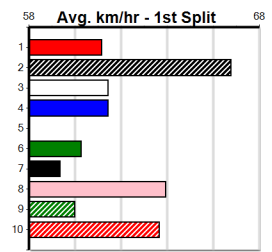

Sale

ACCELL ANIMAL THERAPY - VIC

1
11:04AM

Distance: 435m, **Race Type:** Maiden, **Total Prizemoney:** $2,535
1st: $1,680, **2nd:** $520, **3rd:** $260, **4th:** $75

(VIC time)

Watchdog Tips:

Bet:

Form	Box	Wgt	Dist	Track	Date	Time	BON	Margin	1st/2nd (Time)	PIR	Checked	Comment	WR	Split 1	S/P	Grade

1

HENCHMEN [M]

BK Dog **Oct-22** Sire: **FLYING RICCIARDO** Dam: **ZIPPING POPPY**

Owner(s): **Eye Candy (SYN), C Wilk, K Gorman**

Trainer: Christian Wilk (Tanjil South)

Winning Distances: < 300m (0) 300 - 399m (0) 400 - 499m (0) 500 - 599m (0) 600 - 699m (0) > 700m (0)

Winning Weights:

3rd (2) 29.6 435 SLE R2 18-Aug-24 25.07 24.18 4.00L KELLY JANE (24.81) M/222 . . . . 5.40 $5.60 M

Last 3 wins NOT included above

Box History

Bx	1st	2nd	3rd	4th	5th	6th	7th	8th
1								
2			1					
3								
4								
5								
6								
7								
8								
Prize Best						$260.00		
Starts						25.07(2)-18/8/24		
Trk/Dts						1-0-0-1		
APM						1-0-0-1		260

2

EXTREME BEAST [M]

BK Dog **May-22** Sire: **BEAST UNLEASHED** Dam: **SWEET ELLA**

Owner(s): **C Ragen**

Trainer: Cheryle Ragen (Kilmany)

Winning Distances: < 300m (0) 300 - 399m (0) 400 - 499m (0) 500 - 599m (0) 600 - 699m (0) > 700m (0)

Winning Weights:

4th (3) 36.2 400 WGL R1 16-Aug-24 23.16 22.44 6.50L DON'T THINK DO (22.72) M/34 . . . . 8.42 $1.90 M

Last 3 wins NOT included above

Box History

Bx	1st	2nd	3rd	4th	5th	6th	7th	8th
1								
2								
3				1				
4								
5								
6								
7								
8								
Prize Best						$75.00		
Starts						FSH		
Trk/Dts						1-0-0-0		
APM						0-0-0-0		75

3

BELLS OF VICTORY [M]

BK Bitch **Mar-22** Sire: **SHIMA SHINE** Dam: **LAKEVIEW ISLA**

Owner(s): **BGB SYN (SYN), G Elston, B Elston**

Trainer: John Elston (Sale)

Winning Distances: < 300m (0) 300 - 399m (0) 400 - 499m (0) 500 - 599m (0) 600 - 699m (0) > 700m (0)

Winning Weights:

6th (2) 34.4 435 SLE R3 05-Jun-24 25.68 24.37 10.00 TILLY GIRL (25.00) S/875 . . . . 6.06 $6.70 M
6th (1) 34.3 435 SLE R1 19-Jun-24 25.55 24.41 8.50L COLLINDA LAW (24.97) S/887 . . . SW . 5.83 $7.30 M
2nd (4) 34.3 400 WGL R2 01-Aug-24 23.43 22.88 1.25L FLY HIGH ZEUS (23.35) S/43 . . . . 8.82 $3.20 M
2nd (8) 34.3 400 WGL R2 08-Aug-24 23.25 22.66 6.50L EAT YOUR SPINACH (22.81) S/42 . . . . 8.59 $8.80 T3-M
3rd (1) 34.2 435 SLE R2 14-Aug-24 25.04 24.45 6.00L LAKEVIEW APRIL (24.65) S/533 . . . . 5.55 $3.60 M

Last 3 wins NOT included above

Box History

Bx	1st	2nd	3rd	4th	5th	6th	7th	8th
1			1			1		
2								
3								
4		1						
5								
6								
7								
8		1						
Prize Best						$800.00		
Starts						25.04(1)-14/8/24		
Trk/Dts						5-0-2-1		
APM						3-0-0-1		800

4

VIENNA SUNSET [M]

BDW Bitch **May-21** Sire: **SENNACHIE** Dam: **BELLA EDITION**

Owner(s): **K Fogarty**

Trainer: Kathleen Fogarty (Lower Heyfield)

Winning Distances: < 300m (0) 300 - 399m (0) 400 - 499m (0) 500 - 599m (0) 600 - 699m (0) > 700m (0)

Winning Weights: