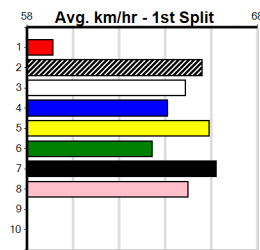

MONACELLARS (2-4 WINS)

Distance: 435m, Race Type: Restricted Win, Total Prizemoney: $2,925
1st: $1,950, 2nd: $600, 3rd: $300, 4th: $75

11:54AM

(VIC time)

Watchdog Tips:

Bet:

Table with columns: Form Box, Wgt, Dist, Track, Date, Time, BON, Margin, 1st/2nd (Time), PIR, Checked, Comment, WR, Split 1, S/P, Grade.

AKINA ADONIS [5]
WBK Dog Mar-20
Owner(s): TAMBO (SYN), S Mckay, J Rowley, D Mckay
Sire: COSMIC CHIEF Dam: IZUMI
Trainer: Samantha McKay (Denison)
Winning Distances: < 300m (0) 300 - 399m (2) 400 - 499m (1) 500 - 599m (0) 600 - 699m (0) > 700m (0)
Winning Weights: 30.8(1) 31.7(1) 32.0(1)
Box History table and Prize Best Starts table included.

PAW HUNTER (NSW)[6]
RBD Dog Jul-22
Owner(s): B Wheeler
Sire: FERNANDO BALE Dam: DYNA KELLY
Trainer: Robert Camilleri (Lara)
Winning Distances: < 300m (0) 300 - 399m (1) 400 - 499m (1) 500 - 599m (0) 600 - 699m (0) > 700m (0)
Winning Weights: 32.0(1) 32.3(1)
Box History table and Prize Best Starts table included.

ELENA'S JEBRYNAH (NSW)[6]
BK Bitch Feb-22
Owner(s): B Sykes
Sire: WOW Dam: LITTLE JEBRYNAH
Trainer: Bryan Sykes (Upper Beaconsfield)
Winning Distances: < 300m (0) 300 - 399m (0) 400 - 499m (2) 500 - 599m (0) 600 - 699m (0) > 700m (0)
Winning Weights: 26.0(1) 26.1(1)
Box History table and Prize Best Starts table included.

BE A CHARACTER [5]
BE Dog Nov-20
Owner(s): G Mcmillan
Sire: BERNARDO Dam: ZIPPING TINA
Trainer: Gary Mcmillan (Nambrok)
Winning Distances: < 300m (0) 300 - 399m (3) 400 - 499m (1) 500 - 599m (0) 600 - 699m (0) > 700m (0)
Winning Weights: 29.2(1) 30.1(1) 30.2(1) 30.5(1)
Box History table and Prize Best Starts table included.

HENRY BALE (NSW)[5]
RF Dog Dec-21
Owner(s): B Wheeler
Sire: FERAL FRANKY Dam: ZELZER ALLEN
Trainer: Robert Camilleri (Lara)
Winning Distances: < 300m (0) 300 - 399m (0) 400 - 499m (3) 500 - 599m (0) 600 - 699m (0) > 700m (0)
Winning Weights: 33.6(1) 34.0(1) 34.1(1)
Box History table and Prize Best Starts table included.