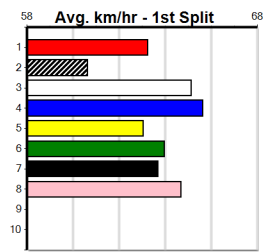

Sale
10
1:57PM
(VIC time)

BSG AUSTRALIA DAMSELS DASH

Distance: 435m, Race Type: Grade 5, Total Prizemoney: $2,925
1st: $1,950, 2nd: $600, 3rd: $300, 4th: $75

Watchdog Tips:

Bet:

Form Box Wgt Dist Track Date Time BON Margin 1st/2nd (Time) PIR Checked Comment W/R Split 1 S/P Grade

1

SWOOPING SWAN [5]
F Bitch Jun-21 Sire: FERNANDO BALE Dam: FEARLESS SWAN Trainer: Gary Mcmillan (Nambrok)

Owner(s): G Mcmillan
Winning Distances: < 300m (0) 300 - 399m (6) 400 - 499m (0) 500 - 599m (0) 600 - 699m (0) > 700m (0)
Winning Weights: 26.2(1) 26.3(1) 26.4(1) 26.5(1) 26.6(2)

Box	1st	2nd	3rd	4th	5th	6th	7th	8th
1	1	1	3					
2			1			1		
3	2	1					2	
4	1		4		1	1		
5	1		2	1	1	1	2	
6		2	2	1		3		
7	1	1	1	1			1	
8		1		4	3	1		

Prize Best Starts Trk/Dts APM: $19075.00, 24.73(6)-3/9/23, 46-6-6-11, 6-0-1-1, 2699

2

DR. NARNIA [5]
BEF Bitch Feb-21 Sire: FERNANDO BALE Dam: DR. MINO Trainer: Emily McMahon (Darriman)

Owner(s): DOCTORS KENNELS (SYN), J McMahon, J Gill
Winning Distances: < 300m (0) 300 - 399m (0) 400 - 499m (3) 500 - 599m (0) 600 - 699m (0) > 700m (0)
Winning Weights: 24.5(1) 25.7(1) 25.8(1)

Box	1st	2nd	3rd	4th	5th	6th	7th	8th
1			1			1		
2	1		1	1				
3			1		1	1		2
4		1			1			
5					2			1
6	1		1			2		
7	1	1	1	1	1			
8		1	1	1				

Prize Best Starts Trk/Dts APM: $6631.25, 24.70(7)-14/8/24, 26-3-3-5, 17-3-2-5, 3499

3

PERSUASION [5]
RF Bitch Mar-21 Sire: HOOKED ON SCOTCH Dam: SPARKY GIRL Trainer: Geoffrey Howell (Pearcedale)

Owner(s): TWENTY YEARS (SYN), G Howell, M Carlstrom, G Beattie, B Melbourne
Winning Distances: < 300m (0) 300 - 399m (3) 400 - 499m (5) 500 - 599m (0) 600 - 699m (0) > 700m (0)
Winning Weights: 26.9(1) 27.4(1) 27.5(2) 27.6(1) 27.7(1) 28.0(2)

Box	1st	2nd	3rd	4th	5th	6th	7th	8th
1								
2	2	1			1	1	2	
3					1	4	1	1
4	1	1		2	1			1
5		1						1
6	2	3	2		1	1	1	
7	1	1	2			1	1	
8	2		2	2	1		1	1

Prize Best Starts Trk/Dts APM: $18440.00, 25.18(4)-28/1/24, 49-8-7-6, 2-0-0-0, 4424

4

SWANKY CHIC [5]
BK Bitch Jan-22 Sire: TOMMY SHELBY Dam: FLORAL LACE Trainer: Jacqueline Berry (Ripplebrook)

Owner(s): G Miltos
Winning Distances: < 300m (0) 300 - 399m (0) 400 - 499m (4) 500 - 599m (0) 600 - 699m (0) > 700m (0)
Winning Weights: 25.3(1) 25.5(1) 25.7(1) 25.8(1)

Box	1st	2nd	3rd	4th	5th	6th	7th	8th
1								
2		1					1	
3				1				1
4							1	
5	1	1	2					
6	3		1		1			
7			2		1			
8			1					1

Prize Best Starts Trk/Dts APM: $6500.00, 25.15(7)-29/2/24, 20-4-2-7, 1-0-0-1, 3958

5

AKINA JAZZ [5]
BK Bitch Jan-21 Sire: BERNARDO Dam: AKINA MOSS Trainer: Jennifer Rowley (Denison)

Owner(s): TAMBO (SYN), S McKay, J Rowley, D McKay
Winning Distances: < 300m (0) 300 - 399m (1) 400 - 499m (2) 500 - 599m (0) 600 - 699m (0) > 700m (0)
Winning Weights: 29.5(1) 30.6(1) 30.9(1)

Box	1st	2nd	3rd	4th	5th	6th	7th	8th
1		1	1	1				
2		2	1	1	1			1
3						1		
4			2	1	1		1	
5		2	1	2			4	
6					1		1	
7	2	2						
8	1	1						

Prize Best Starts Trk/Dts APM: $10200.00, 24.57(7)-14/8/24, 34-3-8-6, 3-1-2-0, 2502