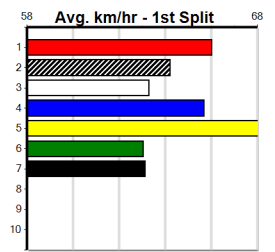

TOONGABBIE LODGE DAMSELS DASH

Distance: 435m, Race Type: Grade 5, Total Prizemoney: $2,925
1st: $1,950, 2nd: $600, 3rd: $300, 4th: $75

Watchdog Tips: [ ] [ ] [ ] [ ] **Bet:** [ ]

	Form Box	Wgt	Dist	Track	Date	Time	BON	Margin	1st/2nd (Time)	PIR	Checked	Comment	WR	Split 1	S/P	Grade	
1	TRICKSTER'S HALO [5]																
	BD	Bitch		Nov-21		Sire: HARD STYLE RICO			Dam: TRIXTA ROX			Trainer: Neil Armstrong (Cranbourne)					
	Owner(s): M Lewis																
	Winning Distances: < 300m (0) 300 - 399m (5) 400 - 499m (2) 500 - 599m (0) 600 - 699m (0) > 700m (0)																
	Winning Weights: 27.0(1) 27.2(1) 27.8(2) 27.9(1) 28.1(1) 28.2(1)																
	2nd (2)	27.6	450	TRA	R6	19-Apr-24	24.91	24.71	3.00L	ZARA MARNIE (24.71)	M/122	.	.	.	6.52	$9.20	X45
	8th (6)	27.6	460	WGL	R6	26-Apr-24	26.56	25.55	15.00	ZARA MARNIE (25.55)	S/776	.	.	.	6.94	$7.50	X45
	5th (1)	28.0	515	SAP	R6	03-Jun-24	30.56	29.83	5.50L	FIGURE IT OUT (30.20)	M/1113	.	.	.	5.05	$5.10	X45
	6th (5)	28.3	515	SAP	R3	10-Jun-24	30.44	29.57	8.50L	RUN FOR SHELTER (29.87)	S/3554	.	.	.	5.15	$2.80	5
	1st (6)	27.9	400	WGL	R11	02-Jul-24	23.08	22.51	3.00L	MISSSES EASY (23.27)	M/22	.	.	.	8.46	$7.20	5
	3rd (7)	28.0	460	WGL	R7	26-Jul-24	26.35	25.84	2.00L	DON'T TELL SHELL (26.22)	S/312	.	.	.	6.53	$5.00	5
	1st (2)	28.2	460	WGL	R8	02-Aug-24	26.03	25.82	0.10L	GRANNY ROSES (26.04)	M/111	.	.	.	6.50	$5.30	X45
	2nd (1)	27.9	435	SLE	R10	07-Aug-24	24.51	24.38	2.00L	NEED A PILOT (24.38)	M/112	.	.	.	5.24	$3.90	5
	Last 3 wins NOT included above																
	1st (3)	27.8	395	TRA	R5	21-Feb-24	22.32	21.77	0.50L	GET A GRIP (22.34)	M/532	.	.	.	3.76	$1.60	X67
1st (7)	27.8	395	TRA	R10	29-Mar-24	22.22	22.06	2.25L	MYSTIC BRAE (22.37)	M/211	.	.	SW	3.82	$4.00	5	
1st (7)	28.1	395	TRA	R6	12-Apr-24	22.16	22.16	1.75L	MI AMIGO TEQUILA (22.27)	M/111	.	.	.	3.72	$6.30	X45	

Box History								
Bx	1st	2nd	3rd	4th	5th	6th	7th	8th
1	1	1	1	1	1			
2	1	1						
3	1		1					
4								
5						1		
6	1							1
7	2	1	1					
8	1							
Prize Best	$18865.00							
Starts	24.51(1)-7/8/24							
Trk/Dts	16-7-3-3							
APM	1-0-1-0 8631