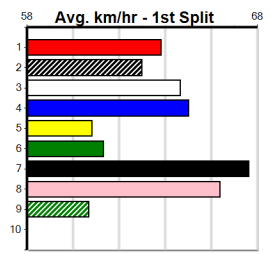

Sale
11
2:18PM
(VIC time)

SPORTSBET EVERY DOG HAS ITS DAY

Distance: 435m, Race Type: Grade 5, Total Prizemoney: $2,925
1st: $1,950, 2nd: $600, 3rd: $300, 4th: $75

Watchdog Tips: ☐ ☐ ☐ ☐ ☐

Bet: ☐

Form Box Wgt Dist Track Date Time BON Margin 1st/2nd (Time) PIR Checked Comment W/R Split 1 S/P Grade

1 TEXAS LONG HORN [5]

WF Dog Jul-20 Sire: FERNANDO BALE Dam: CHEEKY HAND
Owner(s): R Haines Trainer: Donna Dean (Nyora)

Winning Distances: < 300m (0) 300 - 399m (4) 400 - 499m (6) 500 - 599m (0) 600 - 699m (0) > 700m (0)

Winning Weights: 29.0(1) 29.4(1) 29.5(1) 29.9(1) 30.0(1) 30.2(2) 30.3(1) 30.4(1) 30.6(1)

Rank	Dog #	Wgt	Dist	Track	Date	Time	BON	Margin	1st/2nd (Time)	PIR	Checked	Comment	W/R	Split 1	S/P	Grade
2nd	(2)	29.4	395	TRA	R5	17-Jun-24	22.10	21.97	2.00L GOT THE LOT (21.97)	Q/322				3.77	$6.80	SH
7th	(7)	29.7	395	TRA	R5	21-Jun-24	22.59	22.01	6.00L HIERARCHY (22.19)	M/5767				3.78	$8.80	SF
2nd	(7)	30.0	435	SLE	R11	26-Jun-24	24.69	24.20	0.10L SOUTHERN LAW (24.68)	M/1111				5.28	$2.60	5NP
6th	(7)	31.0	400	WGL	R4	16-Jul-24	23.48	22.77	3.5L FLYING PIE (23.25)	M/66				8.72	$3.50	VET
2nd	(8)	30.7	435	SLE	R6	24-Jul-24	24.64	24.44	3.00L CALIMO (24.44)	M/221				5.36	$3.90	X45
4th	(7)	30.4	400	WGL	R4	02-Aug-24	22.91	22.57	3.5L TENSION HEAD (22.67)	M/54				8.54	$5.30	5
4th	(7)	30.4	400	WGL	R11	09-Aug-24	23.05	22.22	4.75L PALTROW BALE (22.73)	M/43				8.57	$13.10	5
3rd	(6)	30.3	400	WGL	R12	16-Aug-24	22.76	22.44	1.5L GREMLIN (22.68)	M/33				8.45	$14.60	5

Last 3 wins NOT included above

Rank	Dog #	Wgt	Dist	Track	Date	Time	BON	Margin	1st/2nd (Time)	PIR	Checked	Comment	W/R	Split 1	S/P	Grade
1st	(4)	30.4	390	WBL	R9	15-Jun-23	21.82	21.82	5.00L STRESS TEST (22.16)	Q/11				8.51	$3.60	X45
1st	(6)	30.6	400	WGL	R11	18-Jun-23	22.52	22.50	4.00L BONNIE GAL (22.79)	M/11				8.26	$1.50	5
1st	(8)	29.4	435	SLE	R12	08-May-24	24.72	24.32	2.25L DR. SPOKES (24.88)	M/1111				5.27	$4.20	5NP

Box History

Bx	1st	2nd	3rd	4th	5th	6th	7th	8th
1	1	3	1	2	2	1		1
2	2	1	1	1				
3	3	1	1	1	1	2		2
4	4	2		4	1		2	2
5	5							1
6	6	2	1	1	2	1	2	
7	7	1	1	2	5	2	2	2
8	8	5	2			1		2

Prize Best Starts Trk/Dts APM: $31092.50, 24.64(8)-24/7/24, 68-10-9-10, 6-1-2-1, 3398