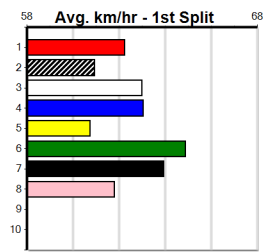

Sale

3

11:37AM

(VIC time)

ROTTI SECURITY

Distance: 435m, Race Type: Grade 6, Total Prizemoney: $2,925
1st: $1,950, 2nd: $600, 3rd: $300, 4th: $75

Watchdog Tips:

Bet:

Form Box	Wgt	Dist	Track	Date	Time	BON	Margin	1st/2nd (Time)	PIR	Checked	Comment	WR	Split 1	S/P	Grade

CASH FOR KOTA [6]
BKW Bitch Jun-22 Sire: ASTON DEE BEE Dam: MIA'S HAND
Owner(s): R Haines Trainer: Donna Dean (Nyora)
Winning Distances: < 300m (0) 300 - 399m (1) 400 - 499m (0) 500 - 599m (1) 600 - 699m (0) > 700m (0)
Winning Weights: 24.5(1) 25.1(1)

2nd (4)	24.8	350	TRA	R9	03-Jun-24	20.62	20.25	2.75L INTER TERRA (20.44)	S/55				6.91	$5.10	X67
5th (1)	24.5	395	TRA	R3	10-Jun-24	22.81	22.29	5.50L USKO BALE (22.45)	M/223				3.77	$12.60	T3-RW
3rd (2)	25.1	435	SLE	R2	26-Jun-24	25.04	24.20	7.00L PAW MANNY (24.57)	Q/126				5.31	$38.10	7
8th (5)	25.1	395	TRA	R9	05-Jul-24	22.75	21.86	7.50L WESTERN BALE (22.25)	M/148				3.76	$33.90	X67
1st (8)	25.1	395	TRA	R9	10-Jul-24	22.65	22.23	1.00L ROLLING COAL (22.72)	Q/1111				3.78	$4.20	X67
2nd (4)	25.1	450	WBL	R7	15-Jul-24	26.18	26.03	1.25L SHIMA HARLEY (26.10)	Q/222				6.73	$4.90	6G
8th (3)	25.3	460	WGL	R4	09-Aug-24	26.70	25.58	7.00L CHESTER CAMPBELL (26.22)	M/788				6.74	$23.10	X67
5th (3)	25.1	460	WGL	R3	16-Aug-24	26.44	25.63	8.50L BEBOP JAZZ (25.88)	Q/55				6.84	$57.60	X67

Last 3 wins NOT included above

1st (7)	24.5	515	SAP	R1	13-May-24	30.36	29.81	1.75L OAKLYN BALE (30.48)	M/1111				5.33	$18.10	M

Prize Best Starts Trk/Dts APM: $4395.00, 25.04(2)-26/6/24, 20-2-3-2, 5-0-0-1, 2835

DR. NATASHA [6]
BK Bitch Feb-21 Sire: BERNARDO Dam: BEATRICE
Owner(s): DOCTORS KENNELS (SYN), J McMahon, J Gill Trainer: Kimberley McMahon (Darriman)
Winning Distances: < 300m (0) 300 - 399m (1) 400 - 499m (1) 500 - 599m (0) 600 - 699m (0) > 700m (0)
Winning Weights: 27.1(1) 27.7(1)

6th (7)	26.0	350	TRA	R10	10-Jul-24	20.72	19.79	8.00L RHINE STAR (20.19)	Q/466				6.77	$4.40	RW
5th (1)	25.8	350	TRA	R3	15-Jul-24	21.07	20.27	12.00 SPEEDY PAM (20.28)	S/45				7.02	$2.90	T3-RW
7th (6)	25.8	435	SLE	R4	21-Jul-24	25.73	24.29	12.00 VALENCIA TILLY (24.94)	M/476				5.38	$19.20	X67H
3rd (8)	26.0	435	SLE	R10	24-Jul-24	25.10	24.44	1.00L DR. NARNIA (25.03)	M/111				5.33	$11.00	6G
5th (3)	25.6	435	SLE	R9	04-Aug-24	25.24	24.36	6.00L AKINA JAZZ (24.83)	M/455				5.37	$13.80	RW
7th (8)	25.7	435	SLE	R4	07-Aug-24	25.32	24.38	7.00L COOL WHITE (24.84)	M/566				5.43	$30.90	X67
6th (3)	25.7	435	SLE	R4	11-Aug-24	25.65	24.42	15.00 FLYING MUFFIN (24.67)	M/255		SW		5.37	$31.70	6G
4th (2)	25.9	435	SLE	R9	14-Aug-24	25.29	24.45	8.50L DOCTOR MINTY (24.71)	M/655				5.54	$32.00	X67

Last 3 wins NOT included above

1st (3)	27.7	395	TRA	R3	29-Dec-23	22.65	21.88	1.5L LITTLE VENICE (22.74)	M/111				3.80	$11.60	M
1st (6)	27.1	435	SLE	R4	04-Feb-24	24.71	24.19	0.10L HAY RILEY (24.72)	M/111		SW		5.24	$36.50	7

Prize Best Starts Trk/Dts APM: $3840.00, 24.71(6)-4/2/24, 13-2-0-1, 9-1-0-1, 936