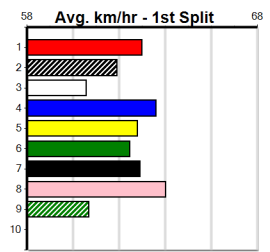

Sale
12
2:42PM
(VIC time)

AUSSIE SECRET @ STUD

Distance: 435m, Race Type: Grade 5, Total Prizemoney: $2,925
1st: $1,950, 2nd: $600, 3rd: $300, 4th: $75

Watchdog Tips: ☐ ☐ ☐ ☐ ☐ Bet:

1

POLAR TEDDY [5]
WBK Dog Jan-22 Sire: HOUDINI BOY Dam: MIGNON
Owner(s): S Nagy
Winning Distances: < 300m (0) 300 - 399m (3) 400 - 499m (1) 500 - 599m (1) 600 - 699m (0) > 700m (0)
Winning Weights: 34.7(2) 34.8(1) 35.3(1) 35.4(1)

Form	Box	Wgt	Dist	Track	Date	Time	BON	Margin	1st/2nd (Time)	PIR	Checked	Comment	WR	Split 1	S/P	Grade
3rd	(3)	35.4	450	TRA	R7	14-Jun-24	25.30	25.09	0.50L PROJECTOR (25.27)	M/864	.	.	.	6.89	$18.70	5
F	(4)	35.5	510	SLE	R12	19-Jun-24	0.00	28.97	. JOE GEM (28.97)	.	.	VO	.	.	$3.50	5NP
7th	(3)	35.6	435	SLE	R11	30-Jun-24	24.96	24.46	7.00L XATU BALE (24.49)	S/888	.	.	.	5.60	$10.70	5
8th	(3)	35.3	450	TRA	R8	05-Jul-24	25.40	24.91	7.50L CRACKERJACK ARET (24.91)	M/888	.	.	.	6.90	$47.80	X45
1st	(7)	34.8	450	TRA	R6	15-Jul-24	25.87	25.87	0.25L JENNA (25.88)	M/522	.	.	.	6.99	$4.70	T3-5
3rd	(2)	35.0	350	HVL	R6	21-Jul-24	19.58	19.12	1.75L HYPERKINETIC (19.46)	M/5	.	.	.	6.79	$18.10	5
7th	(7)	34.9	350	HVL	R5	28-Jul-24	19.69	19.29	3.5L ASTON SPRITZ (19.45)	S/8	.	.	.	6.93	$12.20	5
7th	(1)	34.2	435	SLE	R11	11-Aug-24	25.22	24.42	6.00L ONLY PHONES (24.82)	M/777	.	SW	.	5.53	$5.90	5

Last 3 wins NOT included above

1st	(1)	35.3	395	TRA	R9	16-Oct-23	22.64	22.64	5.00L DR. MIDNIGHT (22.98)	M/311	.	.	.	3.94	$8.20	7
1st	(3)	34.7	395	TRA	R9	08-Jan-24	22.24	22.24	1.75L OHANA PAW PATROL (22.35)	M/533	.	SW	.	3.91	$9.90	6G
1st	(7)	34.7	510	SLE	R4	24-Mar-24	29.08	28.72	6.50L DUNDEE TIARA (29.52)	M/211	.	.	.	9.40	$6.60	RW

Box History

Bx	1st	2nd	3rd	4th	5th	6th	7th	8th
1	1	1	1	1	1	2	1	1
2			1	2	1	1	1	1
3	1	1	1	1	1		1	1
4	2	2						1
5		1						
6	1	1	1	3	2	1	1	
7	2	2	2			2	1	2
8		2	2	2	1	1		

Prize Best Starts Trk/Dts APM $11610.00 24.81(6)-12/5/24 47-5-4-10 8-0-1-2 4347