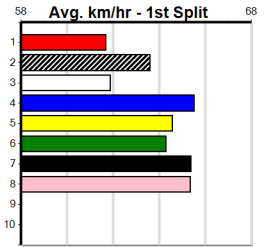

Distance: 435m, Race Type: Mixed 3/4, Total Prizemoney: $3,360
1st: $2,250, 2nd: $690, 3rd: $345, 4th: $75

Watchdog Tips: ☐ ☐ ☐ ☐ ☐ ☐ ☐ ☐ Bet: ☐

DR. DOT [4]
BK Bitch May-20 Sire: BERNARDO Dam: DR. JEZABEL
Owner(s): DOCTORS KENNELS (SYN), J McMahon, J Gill
Trainer: Emily McMahon (Darriman)
Winning Distances: < 300m (0) 300 - 399m (3) 400 - 499m (4) 500 - 599m (0) 600 - 699m (0) > 700m (0)
Winning Weights: 24.1(1) 24.2(1) 24.4(1) 24.7(1) 25.1(1) 25.2(1) 25.7(1)
6th (1) 26.0 395 TRA R11 06-Mar-24 22.61 22.15 7.00L WINKING WILLIE (22.15) S/878 . . . 3.84 $24.50 X45
5th (8) 25.8 435 SLE R10 10-Mar-24 24.69 24.30 4.00L NIKITA BALE (24.42) M/655 . . . 5.44 $32.60 5
5th (1) 26.9 350 TRA R11 12-Jun-24 20.28 19.75 6.00L BRING YOUR BEST (19.88) M/666 . . . 6.82 $21.00 5
8th (3) 26.6 395 TRA R7 17-Jun-24 22.99 21.97 14.00 TROPICANA (22.04) M/368 . . . 3.75 $20.90 SH
3rd (1) 26.2 435 SLE R5 24-Jul-24 25.02 24.44 1.00L DREAM RYKER (24.96) M/342 . . . 5.31 $20.20 5
7th (2) 25.5 435 SLE R6 04-Aug-24 25.18 24.36 3.75L VIPER (24.92) M/356 . . . 5.37 $4.40 5
1st (1) 25.7 435 SLE R12 11-Aug-24 25.21 24.42 0.50L DR. CHIEFTAIN (25.23) Q/233 . . . 5.30 $3.40 5
2nd (7) 25.8 435 SLE R6 14-Aug-24 24.51 24.45 0.75L DR. DYLAN (24.45) M/322 . . . 5.34 $9.90 X45
Last 3 wins NOT included above
1st (1) 24.4 435 SLE R2 15-Oct-23 24.92 24.53 3.5L MIDNIGHT MASH (25.15) Q/211 . . . 5.27 $3.60 RW
1st (4) 24.1 450 TRA R5 10-Nov-23 25.63 24.96 0.05L AUDACIOUS LIVVY (25.63) M/533 . . . SW . 6.80 $19.00 RW
1st (7) 25.2 395 TRA R2 19-Jan-24 22.26 22.26 0.50L ACTION GIRL (22.29) Q/242 . . . SW . 3.81 $13.60 X45

Box History

Bx	1st	2nd	3rd	4th	5th	6th	7th	8th
1	3	1	1	1	2			
2	1	1	2	2	1			3
3	1	1	1	1	1			1
4	1	1	2	2			2	1
5	1	1	2			3		1
6	1	1			1			
7	1	2	2		1	2		
8	1	1	4	1	2		1	

Prize Best Starts Trk/Dts APM

Prize Best	$21520.00
Starts	24.37(8)-11/2/24
Trk/Dts	59-7-8-11
APM	11-3-1-3 4698