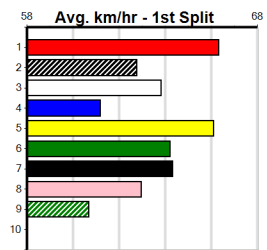

Sale

5

12:11PM

(VIC time)

GIPPSLANDS GOLD 98.3

Distance: 435m, Race Type: Grade 5, Total Prizemoney: \$2,925
1st: \$1,950, 2nd: \$600, 3rd: \$300, 4th: \$75

Watchdog Tips:

Bet: