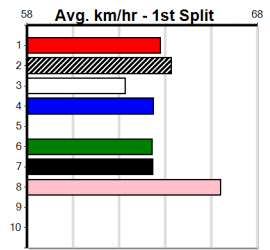

Sale

6

12:27PM

(VIC time)

RANFORD'S FAMILY BUTCHER

Distance: 510m, Race Type: Grade 5, Total Prizemoney: $3,340
1st: $2,230, 2nd: $690, 3rd: $345, 4th: $75

Watchdog Tips:

Bet:

Form Box	Wgt	Dist	Track	Date	Time	BON	Margin	1st/2nd (Time)	PIR	Checked	Comment	WR	Split 1	S/P	Grade
PRETTY CAPRI [5]															
BE Bitch				Oct-21				Sire: HOOKED ON SCOTCH		Dam: PRETTY MUCH		Trainer: Kelvin Iles (Longwarry)			
Owner(s): K Iles															
Winning Distances: < 300m (0) 300 - 399m (0) 400 - 499m (3) 500 - 599m (3) 600 - 699m (0) > 700m (0)															
Winning Weights: 27.8(1) 28.1(3) 28.5(1) 28.8(1)															
7th (4)	28.3	525	MEP	R5	22-May-24	30.69	29.92	11.00 MISTER EASY (29.98)	M/5777	.	.	.	5.24	$39.40	5H
5th (8)	28.4	460	WGL	R8	30-May-24	26.64	25.91	6.00L REVERSE SWEEP (26.23)	M/366	.	V28	.	6.73	$4.10	T3-5
3rd (6)	28.5	435	SLE	R6	24-Jul-24	24.85	24.44	6.00L CALIMO (24.44)	M/566	.	.	.	5.40	$13.00	X45
1st (3)	28.5	450	BAL	R5	28-Jul-24	25.64	25.57	3.00L HAD A MISCHIEF (25.83)	Q/111	.	.	.	6.58	$7.90	T3-5
6th (7)	28.5	460	WGL	R8	02-Aug-24	26.30	25.82	4.00L TRICKSTER'S HALO (26.03)	M/787	.	.	.	6.71	$23.60	X45
6th (5)	28.1	435	SLE	R11	07-Aug-24	25.24	24.38	9.00L DR. FARRAH (24.64)	M/787	.	.	.	5.46	$8.00	5
3rd (2)	28.1	450	SHP	R11	12-Aug-24	25.68	25.11	3.00L DEROGATIVE (25.47)	M/685	.	.	.	6.83	$20.70	5
1st (3)	27.8	460	WGL	R5	16-Aug-24	25.77	25.63	6.00L BLACK PINK (26.17)	M/11	.	.	.	6.57	$2.50	5NP
Last 3 wins NOT included above															
1st (3)	28.1	515	SAN	R1	14-Sep-23	29.76	29.31	2.00L LAKEVIEW NOLA (29.89)	Q/2111	.	.	.	5.16	$4.70	7
1st (1)	28.8	595	SAP	R3	07-Nov-23	34.60	33.86	2.25L NO WAY PUNK (34.75)	M/1111	.	SW	.	9.27	$2.20	RW
1st (6)	28.1	515	SAP	R7	31-Mar-24	29.79	29.79	5.00L LILLY INTENTION (30.13)	Q/1111	.	SW	.	5.12	$7.80	5

Box History

Box	1st	2nd	3rd	4th	5th	6th	7th	8th
1	1			1	1			
2	1		4		1	2		
3	3		1				1	
4		1	1			2	1	
5			2	1			1	1
6	1		2	1	1			
7		1			1	2	2	
8		1			1	2	1	

Prize	$20833.13		
Best Starts	FSTD		
Trk/Dts	41-6-3-10		
APM	0-0-0-0		
	7013