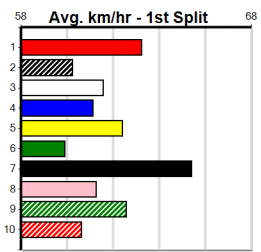

Sale
2
11:21AM

SPORTSBET SET A DEPOSIT LIMIT

Distance: 435m, Race Type: Grade 7, Total Prizemoney: $2,925
1st: $1,950, 2nd: $600, 3rd: $300, 4th: $75

Watchdog Tips: ☐ ☐ ☐ ☐ ☐ ☐ ☐ ☐ ☐ ☐ Bet: ☐ ☐ ☐ ☐ ☐ ☐ ☐ ☐ ☐ ☐