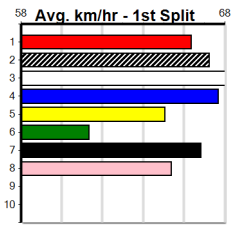

Warragul

8

5:12PM

(VIC time)

SHIMA SHINE AT STUD

Distance: 460m, Race Type: Mixed 3/4, Total Prizemoney: \$3,360
1st: \$2,250, 2nd: \$690, 3rd: \$345, 4th: \$75

Watchdog Tips: 0 0 0 0 Bet: .

Form Box Weight Dist Track Date Time BON Margin 1st/2nd (Time) PIR Checked Comment W/R Split 1 S/P Grade