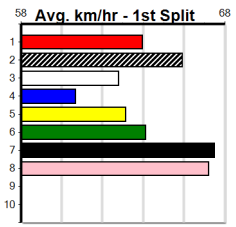

10 * NO RESERVE *****
 Trainer:
 Owner(s):

Winning Boxes							
1	2	3	4	5	6	7	8

Warragul

9

5:30PM

(VIC time)

HOOKED ON SCOTCH AT STUD

Distance: 400m, Race Type: Mixed 6/7, Total Prizemoney: \$2,925
1st: \$1,950, 2nd: \$600, 3rd: \$300, 4th: \$75