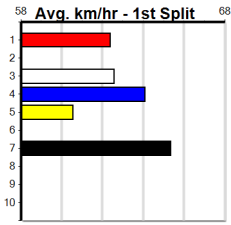

SPORTSBET GREEN TICKS

Distance: 400m, Race Type: Maiden, Total Prizemoney: $2,535
1st: $1,680, 2nd: $520, 3rd: $260, 4th: $75

1
2:57PM
(VIC time)

Watchdog Tips: **0** **0** **0** **0** **Bet:** .