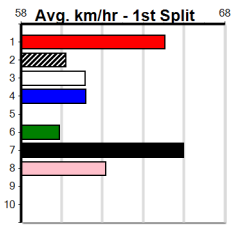

KHANS HOSPITALITY SERVICES

Distance: 400m, Race Type: Grade 7, Total Prizemoney: $2,925
1st: $1,950, 2nd: $600, 3rd: $300, 4th: $75

Watchdog Tips: 0 0 0 0 Bet: .

Main table containing race details for 10 races. Each race entry includes race number, name, date, trainer, horses, odds, and winning boxes. Races include 'FAST LEGS', 'INDESTRUCT BIKS', 'OUR IVIE ROSE', 'UNCHAINED', 'DUNSMORE FLYER', 'MIDNIGHT SHIMMER', 'NO CHARGE', 'BELLA STELLA', and 'NO RESERVE'.