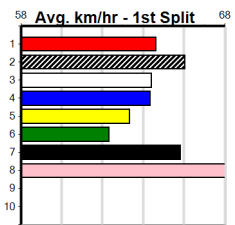

Winning Boxes

Warragul

12

6:27PM
(VIC time)

SPORTSBET MAKE IT A MULTI

Distance: 400m, Race Type: Grade 5, Total Prizemoney: \$2,925

1st: \$1,950, 2nd: \$600, 3rd: \$300, 4th: \$75

Watchdog Tips: