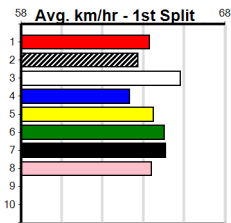

PAUA OF BUDDY AT STUD

Distance: 400m, Race Type: Grade 5, Total Prizemoney: \$2,925
1st: \$1,950, 2nd: \$600, 3rd: \$300, 4th: \$75

11

6:09PM

(VIC time)

Watchdog Tips:

0 0 0 0

Bet: