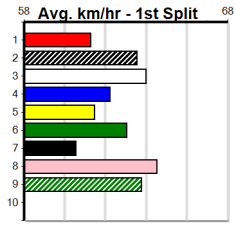

OAKS SUPER BOX FOR HIRE

Distance: 460m, Race Type: Grade 5, Total Prizemoney: $2,925
1st: $1,950, 2nd: $600, 3rd: $300, 4th: $75

Watchdog Tips: 0 0 0 0 Bet: -

Form	Box	Weight	Dist	Track	Date	Time	BON	Margin	1st/2nd (Time)	PIR	Checked	Comment	W/R	Split	S/P	Grade	Winning Boxes								
1 SMOOTH COLLINDA [5]																									
F	D				May-22	ASTON DEE BEE			AUDACIOUS BELL									<table border="1"> <thead> <tr><th>1</th><th>2</th><th>3</th><th>4</th><th>5</th><th>6</th><th>7</th><th>8</th></tr> </thead> <tbody> <tr><td>1</td><td>1</td><td></td><td></td><td></td><td></td><td></td><td>1</td></tr> <tr><td colspan="8">Prize Best $6,227.50</td></tr> <tr><td colspan="8">Starts 25.98</td></tr> <tr><td colspan="8">Trk/Dst 16-3-1-5</td></tr> <tr><td colspan="8">APM 5-1-0-1 $4305</td></tr> </tbody> </table>							
2 SUMMER WINGS [5]																									
WBD	D				Sep-21	FULLY LOADED			IVEY'S AFFAIR									<table border="1"> <thead> <tr><th>1</th><th>2</th><th>3</th><th>4</th><th>5</th><th>6</th><th>7</th><th>8</th></tr> </thead> <tbody> <tr><td>1</td><td>1</td><td></td><td></td><td></td><td></td><td></td><td></td></tr> <tr><td colspan="8">Prize Best $14,675.00</td></tr> <tr><td colspan="8">Starts NBT</td></tr> <tr><td colspan="8">Trk/Dst 31-7-2-3</td></tr> <tr><td colspan="8">APM 1-0-0-0 $6160</td></tr> </tbody> </table>							
3 ARTS INFERNO [5]																									
F	D				Oct-20	AUSSIE INFRARED			RAGIN' FORCE									<table border="1"> <thead> <tr><th>1</th><th>2</th><th>3</th><th>4</th><th>5</th><th>6</th><th>7</th><th>8</th></tr> </thead> <tbody> <tr><td>2</td><td>1</td><td>1</td><td>3</td><td>1</td><td>4</td><td>1</td><td>2</td></tr> <tr><td colspan="8">Prize Best $32,310.00</td></tr> <tr><td colspan="8">Starts FSH</td></tr> <tr><td colspan="8">Trk/Dst 101-15-17-14</td></tr> <tr><td colspan="8">APM 0-0-0-0 $4717</td></tr> </tbody> </table>							
4 FREE FALLING [5]																									
RF	D				Feb-21	BERNARDO			RADIANT ANGEL									<table border="1"> <thead> <tr><th>1</th><th>2</th><th>3</th><th>4</th><th>5</th><th>6</th><th>7</th><th>8</th></tr> </thead> <tbody> <tr><td>1</td><td>2</td><td></td><td>1</td><td>2</td><td></td><td></td><td>1</td></tr> <tr><td colspan="8">Prize Best $18,695.00</td></tr> <tr><td colspan="8">Starts 26.11</td></tr> <tr><td colspan="8">Trk/Dst 62-7-11-12</td></tr> <tr><td colspan="8">APM 18-2-2-3 $6942</td></tr> </tbody> </table>							
5 MR. WALLACE [5]																									
BK	D				May-20	UNLAWFUL ENTRY			BARONESS JILL									<table border="1"> <thead> <tr><th>1</th><th>2</th><th>3</th><th>4</th><th>5</th><th>6</th><th>7</th><th>8</th></tr> </thead> <tbody> <tr><td>3</td><td></td><td></td><td>2</td><td></td><td>2</td><td>2</td><td>3</td></tr> <tr><td colspan="8">Prize Best $42,687.86</td></tr> <tr><td colspan="8">Starts 26.46</td></tr> <tr><td colspan="8">Trk/Dst 111-12-22-22</td></tr> <tr><td colspan="8">APM 19-1-4-4 $6904</td></tr> </tbody> </table>							
6 SPOT ON COLOUR [5]																									
WBE	D				Nov-21	WHISKEY RIOT			COOLER COLOUR									<table border="1"> <thead> <tr><th>1</th><th>2</th><th>3</th><th>4</th><th>5</th><th>6</th><th>7</th><th>8</th></tr> </thead> <tbody> <tr><td>1</td><td>2</td><td></td><td></td><td></td><td></td><td></td><td>1</td></tr> <tr><td colspan="8">Prize Best $13,710.00</td></tr> <tr><td colspan="8">Starts 26.00</td></tr> <tr><td colspan="8">Trk/Dst 25-5-3-5</td></tr> <tr><td colspan="8">APM 9-1-1-0 $3428</td></tr> </tbody> </table>							
7 SPRINGVIEW NOAH [5]																									
BD	D				Nov-19	FERNANDO BALE			QUEST FOR GLORY									<table border="1"> <thead> <tr><th>1</th><th>2</th><th>3</th><th>4</th><th>5</th><th>6</th><th>7</th><th>8</th></tr> </thead> <tbody> <tr><td>2</td><td>2</td><td>1</td><td>1</td><td></td><td></td><td>2</td><td>2</td></tr> <tr><td colspan="8">Prize Best $65,775.00</td></tr> <tr><td colspan="8">Starts NBT</td></tr> <tr><td colspan="8">Trk/Dst 78-11-8-11</td></tr> <tr><td colspan="8">APM 2-0-0-1 $6569</td></tr> </tbody> </table>							
8 CANYA NITRATE (NSW)[5]																									
FBD	D				Mar-22	GOOD ODDS HARADA			OPTICAL									<table border="1"> <thead> <tr><th>1</th><th>2</th><th>3</th><th>4</th><th>5</th><th>6</th><th>7</th><th>8</th></tr> </thead> <tbody> <tr><td>1</td><td></td><td></td><td></td><td></td><td></td><td></td><td>3</td></tr> <tr><td colspan="8">Prize Best $16,595.00</td></tr> <tr><td colspan="8">Starts NBT</td></tr> <tr><td colspan="8">Trk/Dst 11-6-1-1</td></tr> <tr><td colspan="8">APM 1-0-0-0 $6694</td></tr> </tbody> </table>							
9 KYANITE KAZ [5] Res.