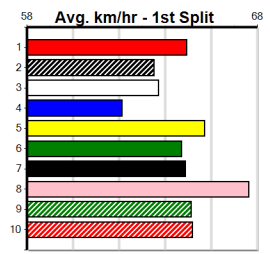

VIATEK (275+RANK)

Distance: 400m, Race Type: Grade 5 No Penalty, Total Prizemoney: $2,925
1st: $1,950, 2nd: $600, 3rd: $300, 4th: $75

Watchdog Tips:

Bet:

Form Box Wgt Dist Track Date Time BON Margin 1st/2nd (Time) PIR Checked Comment W/R Split 1 S/P Grade

DARNUM DESIRE [5] BE Bitch Oct-21 Sire: BERNARDO Dam: DARNUM DASHER Trainer: Peter Handley (Darnum)
Owner(s): P Handley
Winning Distances: < 300m (0) 300 - 399m (2) 400 - 499m (2) 500 - 599m (0) 600 - 699m (0) > 700m (0)
Winning Weights: 31.9(1) 32.2(1) 32.4(1) 32.5(1)
7th (5) 31.6 400 WGL R3 09-Apr-24 23.08 22.19 13.00 UNLEASH IN MIAMI (22.19) S/77 . . . . 8.67 $34.40 X67
1st (6) 31.9 395 TRA R6 17-Apr-24 22.37 22.22 0.25L LOVELY LAINEY (22.38) M/543 . . . . 3.88 $5.30 6G
5th (7) 31.8 515 SAP R11 28-Apr-24 30.34 29.50 3.25L NINETYMILE ROCKS (30.12) S/4655 . . . . 5.22 $7.80 5
8th (3) 31.6 450 TRA R6 07-Jun-24 25.85 24.92 14.00 PLAY THE MINUTES (24.92) S/888 . . . . 6.94 $56.80 X45
3rd (8) 32.2 350 HVL R8 01-Jul-24 19.88 19.65 3.25L SUPERFLY GIRL (19.67) Q/5 . . . . 6.70 $9.20 T3-5
1st (8) 32.4 350 HVL R6 05-Jul-24 19.67 19.67 2.50L HE'S SO TOUGH (19.84) M/3 . . . . 6.68 $4.00 T3-5
8th (8) 32.6 350 HVL R8 10-Jul-24 20.02 19.62 6.00L CASH NOW (19.62) M/4 . . . . 6.31 $3.80 T3-5
3rd (7) 32.6 350 HVL R6 19-Jul-24 19.43 18.99 1.00L TASTE OF HELL (19.37) M/4 . . . . 6.64 $7.50 5
Last 3 wins NOT included above
1st (2) 32.2 400 WGL R2 15-Mar-24 22.87 22.84 5.50L BIG JIM (23.25) M/11 . . . . 8.57 $8.00 M
1st (7) 32.5 460 WGL R5 30-Mar-24 26.08 25.97 5.50L JETSON THUNDER (26.44) M/111 . . . . 6.64 $6.20 RW

Box History table for DARNUM DESIRE with columns Bx, 1st, 2nd, 3rd, 4th, 5th, 6th, 7th, 8th and Prize Best Starts Trk/Dts APM.

BRAEMAR ELSIE [5] BE Bitch Sep-21 Sire: AUSSIE INFRARED Dam: BRAEMAR KEELIE Trainer: Yvonne Cassidy (Valencia Creek)
Owner(s): Y Cassidy
Winning Distances: < 300m (0) 300 - 399m (3) 400 - 499m (2) 500 - 599m (0) 600 - 699m (0) > 700m (0)
Winning Weights: 30.0(1) 30.6(1) 30.9(1) 31.4(1) 31.8(1)
4th (8) 30.8 395 TRA R6 06-May-24 22.95 22.33 3.25L HURRICANE MAX (22.74) M/636 . . . . 3.85 $2.30 T3-5
4th (8) 31.0 400 WGL R10 16-May-24 23.20 22.71 5.50L BEAUTIFUL LIAR (22.83) S/34 . . . . 8.59 $6.20 T3-5
1st (7) 30.6 400 WGL R4 23-May-24 22.88 22.75 1.5L LOCKED AND READY (22.97) M/11 . . . . SW 8.35 $8.70 5
8th (2) 30.6 395 TRA R11 07-Jun-24 23.22 22.20 13.00 JEBEDIAH (22.32) M/236 . . . . 3.83 $10.50 5
3rd (7) 31.0 400 WGL R7 15-Jun-24 23.25 22.97 4.00L RIE BALE (22.97) M/33 . . . . 8.60 $6.10 5
1st (4) 30.0 435 SLE R10 03-Jul-24 25.14 24.41 0.10L SWORD DANCER (25.14) M/111 . . . . 5.23 $17.20 5NP
5th (8) 30.0 400 WGL R11 11-Jul-24 23.80 23.08 9.50L JUNIOR PISTOL (23.15) M/45 . . . . 8.90 $4.60 T3-5
5th (6) 30.1 435 SLE R12 17-Jul-24 25.63 24.54 10.00 SWEET TONIGHT (24.95) M/325 . . . . 5.38 $4.20 5
Last 3 wins NOT included above
1st (7) 30.9 395 TRA R2 26-Feb-24 22.41 22.29 5.00L BRAEMAR MOLLY (22.74) Q/111 . . . . 3.75 $2.70 M
1st (3) 31.8 395 TRA R9 11-Mar-24 22.39 22.31 1.00L CANNONEER (22.46) M/211 . . . . 3.78 $2.10 7
1st (3) 31.4 395 TRA R4 06-Apr-24 22.42 22.30 0.50L FULL BARREL (22.46) Q/111 . . . . 3.68 $5.00 X67