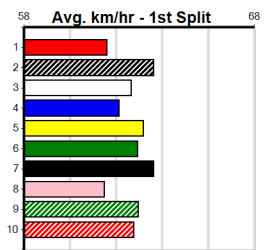

BARN BAR FUNCTION ROOM

Distance: 460m, Race Type: Mixed 6/7, Total Prizemoney: $2,925
1st: $1,950, 2nd: $600, 3rd: $300, 4th: $75

Watchdog Tips:

Bet:

Table with columns: Form Box, Wgt, Dist, Track, Date, Time, BON, Margin, 1st/2nd (Time), PIR, Checked, Comment, WR, Split 1, S/P, Grade

Empty Your Mind [7]
BD Dog May-22 Sire: FERAL FRANKY Dam: WILL IT RAIN
Owner(s): A Lie
Trainer: Brett Mackie (Tooradin)
Winning Distances: < 300m (0) 300 - 399m (0) 400 - 499m (1) 500 - 599m (0) 600 - 699m (0) > 700m (0)
Winning Weights: 33.5(1)
Box History table and Prize Best Starts Trk/Dts APM

Oh Lana [6]
BK Bitch Jan-22 Sire: BENALI Dam: LOUD LANA
Owner(s): G Kearns
Trainer: Shane Richer (Boolarra)
Winning Distances: < 300m (0) 300 - 399m (0) 400 - 499m (2) 500 - 599m (0) 600 - 699m (0) > 700m (0)
Winning Weights: 26.7(1) 27.0(1)
Box History table and Prize Best Starts Trk/Dts APM

Edinburgh Bale (NSW)[7]
FBD Dog Mar-22 Sire: FERNANDO BALE Dam: IDRIA BALE
Owner(s): L Harris
Trainer: Luke Harris (Devon Meadows)
Winning Distances: < 300m (0) 300 - 399m (0) 400 - 499m (1) 500 - 599m (0) 600 - 699m (0) > 700m (0)
Winning Weights: 29.9(1)
Box History table and Prize Best Starts Trk/Dts APM

Boniecki [7]
RF Dog Apr-22 Sire: FERNANDO BALE Dam: BIVOUC
Owner(s): W Mcneil
Trainer: Chris Johannsen (Devon Meadow)
Winning Distances: < 300m (0) 300 - 399m (0) 400 - 499m (1) 500 - 599m (0) 600 - 699m (0) > 700m (0)
Winning Weights: 31.0(1)
Box History table and Prize Best Starts Trk/Dts APM

Spicy Assassin [7]
BD Dog Dec-22 Sire: FLYING RICCIARDO Dam: ZIPPING ANNABEL
Owner(s): D Kerr
Trainer: Belinda Connolly (Caldermeade)
Winning Distances: < 300m (0) 300 - 399m (0) 400 - 499m (1) 500 - 599m (0) 600 - 699m (0) > 700m (0)
Winning Weights: 29.6(1)
Box History table and Prize Best Starts Trk/Dts APM

1

2

3

4

5