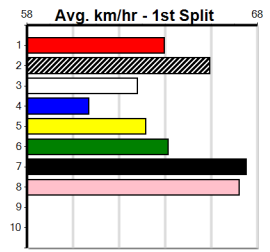

HOOKED ON SCOTCH AT STUD

Distance: 400m, Race Type: Mixed 6/7, Total Prizemoney: $2,925
1st: $1,950, 2nd: $600, 3rd: $300, 4th: $75

Watchdog Tips:

Bet:

Table with columns: Form Box, Wgt, Dist, Track, Date, Time, BON, Margin, 1st/2nd (Time), PIR, Checked, Comment, W/R, Split 1, S/P, Grade

OUT OF CHARGE [6]
WF Dog Jan-22 Sire: OUT OF RANGE Dam: FURIOUS FLOSS
Owner(s): S Abela
Trainer: Joseph Abela (Clyde)
Winning Distances: < 300m (0) 300 - 399m (1) 400 - 499m (1) 500 - 599m (0) 600 - 699m (0) > 700m (0)
Winning Weights: 34.1(1) 34.4(1)
Box History table and Prize Best Starts table included.

ASTON CONGO [6]
F Dog Jan-21 Sire: ASTON BOLERO Dam: ASTON COCO
Owner(s): S Mallia
Trainer: Simon Mallia (Nyora)
Winning Distances: < 300m (0) 300 - 399m (1) 400 - 499m (1) 500 - 599m (0) 600 - 699m (0) > 700m (0)
Winning Weights: 35.3(2)
Box History table and Prize Best Starts table included.

NACHO COOKIE (NSW)[6]
BK Bitch Dec-21 Sire: SUPERIOR PANAMA Dam: FIX YOUR TIARA
Owner(s): D Sadler
Trainer: Donna Sadler (Koo Wee Rup Nth)
Winning Distances: < 300m (0) 300 - 399m (0) 400 - 499m (2) 500 - 599m (0) 600 - 699m (0) > 700m (0)
Winning Weights: 29.3(1) 30.6(1)
Box History table and Prize Best Starts table included.

URANO BALE (NSW)[6]
DKBD Dog Apr-22 Sire: CHRISTO BALE Dam: DYNA ROMY
Owner(s): L Harris
Trainer: Luke Harris (Devon Meadows)
Winning Distances: < 300m (0) 300 - 399m (1) 400 - 499m (1) 500 - 599m (0) 600 - 699m (0) > 700m (0)
Winning Weights: 35.5(1) 36.2(1)
Box History table and Prize Best Starts table included.

SECRET WITHIN (NSW)[6]
BK Bitch Apr-22 Sire: MAGIC SPRITE Dam: DAWN JUAN
Owner(s): P Borg
Trainer: Peter Schofield (Hazelwood)
Winning Distances: < 300m (0) 300 - 399m (0) 400 - 499m (2) 500 - 599m (0) 600 - 699m (0) > 700m (0)
Winning Weights: 25.0(1) 25.3(1)
Box History table and Prize Best Starts table included.

1

2

3

4

5