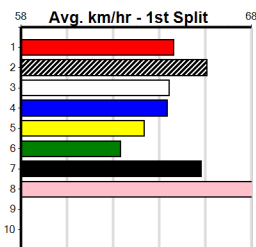

SPORTSBET MAKE IT A MULTI

Distance: 400m, Race Type: Grade 5, Total Prizemoney: $2,925 1st: $1,950, 2nd: $600, 3rd: $300, 4th: $75

Watchdog Tips: [ ] [ ] [ ] [ ] Bet: [ ]

Horse card for BRAEMAR CORA [5]. Details include owner (Y Cassidy), sire (AUSSIE INFRARED), dam (BRAEMAR KEELIE), and winning distances. Box history table shows performance in previous races. Prize best starts and APM are listed.

Horse card for LA LINA [5]. Details include owner (S Kipirtidis), sire (AUSSIE INFRARED), dam (SAW BLAZE), and winning distances. Box history table shows performance in previous races. Prize best starts and APM are listed.

Horse card for HE'S GOT SWAG [5]. Details include owner (R Kenworthy), sire (FERNANDO BALE), dam (DREAMY EYES), and winning distances. Box history table shows performance in previous races. Prize best starts and APM are listed.

Horse card for MISS JAZZ [5]. Details include owner (Franstail), sire (FERNANDO BALE), dam (SMOKIN' CINDY), and winning distances. Box history table shows performance in previous races. Prize best starts and APM are listed.

Horse card for BEFORE NOON [5]. Details include owner (D Williamson), sire (BEAST UNLEASHED), dam (IRISIZE), and winning distances. Box history table shows performance in previous races. Prize best starts and APM are listed.