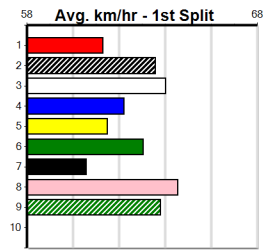

OAKS SUPER BOX FOR HIRE

Distance: 460m, Race Type: Grade 5, Total Prizemoney: $2,925
1st: $1,950, 2nd: $600, 3rd: $300, 4th: $75

Watchdog Tips:

Bet:

Form Box Wgt Dist Track Date Time BON Margin 1st/2nd (Time) PIR Checked Comment W/R Split 1 S/P Grade

SMOOTH COLLINDA [5]
F Dog May-22 Sire: ASTON DEE BEE Dam: AUDACIOUS BELL
Owner(s): S Tyler
Trainer: Samuel Tyler (Boisdale)
Winning Distances: < 300m (0) 300 - 399m (0) 400 - 499m (3) 500 - 599m (0) 600 - 699m (0) > 700m (0)
Winning Weights: 35.6(1) 35.9(1) 36.2(1)
Box History table and Prize Best Starts Trk/Dts APM

SUMMER WINGS [5]
WBD Dog Sep-21 Sire: FULLY LOADED Dam: IVEY'S AFFAIR
Owner(s): M Clay
Trainer: Marion Clay (Lang Lang)
Winning Distances: < 300m (0) 300 - 399m (7) 400 - 499m (0) 500 - 599m (0) 600 - 699m (0) > 700m (0)
Winning Weights: 33.2(1) 33.4(1) 33.6(1) 34.0(1) 34.1(2)
Box History table and Prize Best Starts Trk/Dts APM

ARTS INFERNO [5]
F Dog Oct-20 Sire: AUSSIE INFRARED Dam: RAGIN' FORCE
Owner(s): FULHAM BRIDGE (SYN), A Duncan, J Chilcott, J Duncan
Trainer: Josh Duncan (Heathcote)
Winning Distances: < 300m (0) 300 - 399m (2) 400 - 499m (10) 500 - 599m (3) 600 - 699m (0) > 700m (0)
Winning Weights: 28.6(1) 28.7(1) 29.1(2) 29.2(3) 29.3(2) 29.4(1) 29.5(1) 30.2(1) 30.3(2) 30.4(1)
Box History table and Prize Best Starts Trk/Dts APM

FREE FALLING [5]
RF Dog Feb-21 Sire: BERNARDO Dam: RADIANT ANGEL
Owner(s): C Mackie
Trainer: Leon Lacy (Noble Park)
Winning Distances: < 300m (0) 300 - 399m (2) 400 - 499m (5) 500 - 599m (0) 600 - 699m (0) > 700m (0)
Winning Weights: 31.9(1) 32.0(1) 32.2(1) 32.4(2) 32.7(1) 32.8(1)
Box History table and Prize Best Starts Trk/Dts APM

MR. WALLACE [5]
BK Dog May-20 Sire: UNLAWFUL ENTRY Dam: BARONESS JILL
Owner(s): C Johannsen
Trainer: Elaine Johannsen (Devon Meado)
Winning Distances: < 300m (0) 300 - 399m (1) 400 - 499m (10) 500 - 599m (1) 600 - 699m (0) > 700m (0)
Winning Weights: 31.6(2) 32.7(1) 33.4(1) 33.6(1) 34.0(1) 34.4(1) 34.6(1) 34.7(3) 34.8(1)
Box History table and Prize Best Starts Trk/Dts APM

1

2

3

4

5