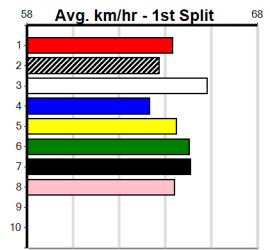

PAUA OF BUDDY AT STUD

Distance: 400m, Race Type: Grade 5, Total Prizemoney: $2,925
1st: $1,950, 2nd: $600, 3rd: $300, 4th: $75

Watchdog Tips:

Bet:

Form Box Wgt Dist Track Date Time BON Margin 1st/2nd (Time) PIR Checked Comment WR Split 1 S/P Grade

FLYING PIE [5]
BK Dog Jul-20 Sire: FABREGAS Dam: YIELDING
Owner(s): B Sands
Trainer: Brad Sands (Pakenham)
Winning Distances: < 300m (0) 300 - 399m (7) 400 - 499m (6) 500 - 599m (4) 600 - 699m (0) > 700m (0)
Winning Weights: 33.2(1) 33.4(1) 33.6(1) 33.7(1) 33.8(1) 34.0(2) 34.1(2) 34.2(1) 34.3(1) 34.4(3) 34.5(2) 34.9(1)
Box History table and Prize Best Starts table included.

OUR YOGI [5]
BE Dog Oct-21 Sire: FERNANDO BALE Dam: COURTING
Owner(s): J Gieschen
Trainer: Jennifer Gieschen (Valencia Cree)
Winning Distances: < 300m (0) 300 - 399m (0) 400 - 499m (3) 500 - 599m (0) 600 - 699m (0) > 700m (0)
Winning Weights: 28.1(1) 28.8(1) 29.1(1)
Box History table and Prize Best Starts table included.

ASTON MASSIMO [5]
BD Dog Apr-22 Sire: TOMMY SHELBY Dam: ASTON MEILLEUR
Owner(s): R Borda
Trainer: David Condon (Devon Meadows)
Winning Distances: < 300m (0) 300 - 399m (1) 400 - 499m (4) 500 - 599m (1) 600 - 699m (0) > 700m (0)
Winning Weights: 33.4(1) 33.7(1) 33.8(1) 33.9(1) 34.0(2)
Box History table and Prize Best Starts table included.

MALLY BOY (WA)[5]
BK Dog Nov-21 Sire: FLYING RICCIARDO Dam: FINE CHAMPAN
Owner(s): L Traynor
Trainer: Maria Musselwhite (Lindenow)
Winning Distances: < 300m (0) 300 - 399m (2) 400 - 499m (1) 500 - 599m (0) 600 - 699m (0) > 700m (0)
Winning Weights: 30.8(1) 30.9(1) 31.3(1)
Box History table and Prize Best Starts table included.

PERCIVAL [5]
BK Dog Jan-22 Sire: ZAMBORA BROCKIE Dam: BESSIE'S DAISY
Owner(s): S Stockdale
Trainer: Billy Stockdale (Fulham)
Winning Distances: < 300m (0) 300 - 399m (2) 400 - 499m (1) 500 - 599m (0) 600 - 699m (0) > 700m (0)
Winning Weights: 29.6(1) 29.8(1) 30.0(1)
Box History table and Prize Best Starts table included.

1

2

3

4

5