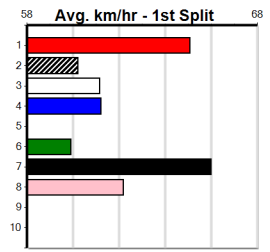

KHANS HOSPITALITY SERVICES

Distance: 400m, Race Type: Grade 7, Total Prizemoney: $2,925
1st: $1,950, 2nd: $600, 3rd: $300, 4th: $75

Watchdog Tips:

Bet:

Form Box	Wgt	Dist	Track	Date	Time	BON	Margin	1st/2nd (Time)	PIR	Checked	Comment	WR	Split 1	S/P	Grade

FAST LEGS [7]

BK Bitch Jun-22 Sire: FERAL FRANKY Dam: DREAMING
Owner(s): Gisborne Grumps (SYN), J Grant, J Prater, P Brun
Trainer: Jimmy Holt (Kyneton)
Winning Distances: < 300m (0) 300 - 399m (1) 400 - 499m (0) 500 - 599m (0) 600 - 699m (0) > 700m (0)
Winning Weights: 27.5(1)

3rd (8)	27.8	350	TRA	R2	17-Apr-24	20.30	19.73	3.75L RIO WINTER (20.04)	M/43				6.82	$1.60	M
6th (2)	27.9	400	GEL	R2	27-Apr-24	23.60	22.35	14.00 BLOODLINE (22.68)	M/45				8.70	$4.60	M
3rd (1)	27.9	390	BAL	R2	12-May-24	22.63	22.15	5.00L LEONARDO ZEAL (22.29)	Q/14				8.41	$2.70	T3-M
1st (4)	27.5	390	BAL	R3	19-May-24	22.66	22.47	6.00L DEMURE (23.06)	Q/11				8.47	$1.70	T3-M
3rd (2)	27.4	390	SHP	R3	27-Jun-24	22.78	22.29	1.5L HIRED HAND (22.68)	Q/22				8.54	$6.50	7
2nd (7)	27.2	390	SHP	R3	06-Jul-24	22.32	22.22	1.5L ASTON TRUMAN (22.22)	Q/32		V5		8.54	$9.20	X67
2nd (6)	27.4	400	GEL	R10	16-Jul-24	22.81	22.53	4.00L CAPTAIN ALICE (22.53)	M/22				8.56	$5.30	7

Last 3 wins NOT included above

Bx	1st	2nd	3rd	4th	5th	6th	7th	8th
1			1					
2				1				
3						1		
4	1							
5								
6		1						
7			1					
8				1				

Prize Best	$2220.00
Starts	FSH
Trk/Dts	7-1-2-3
APM	0-0-0-0
	1652

INDESTRUCT [7] Biks

BK Dog Feb-21 Sire: NITRO BURST Dam: MUZA'S ANGEL
Owner(s): K Minne
Trainer: Kerry Minne (Moe South)
Winning Distances: < 300m (0) 300 - 399m (1) 400 - 499m (0) 500 - 599m (0) 600 - 699m (0) > 700m (0)
Winning Weights: 32.8(1)

2nd (4)	33.1	395	TRA	R1	22-Apr-24	22.76	22.29	3.5L INTER ROUGE (22.52)	M/443				3.90	$8.70	T3-M
1st (3)	32.8	395	TRA	R2	29-Apr-24	22.76	22.39	0.05L CERTAIN MAGIC (22.76)	M/443		SW		3.98	$2.40	T3-M
3rd (5)	33.2	395	TRA	R9	06-May-24	22.64	22.33	4.50L MALLY BOY (22.33)	M/355				3.90	$5.70	T3-7
2nd (5)	33.0	395	TRA	R2	03-Jun-24	23.06	22.68	3.00L DR. LIONEL (22.86)	M/554				3.94	$6.40	7
6th (5)	33.3	395	TRA	R3	10-Jun-24	22.89	22.29	6.50L USKO BALE (22.45)	M/667				3.91	$13.60	T3-RW
6th (4)	34.0	395	TRA	R2	17-Jun-24	22.94	21.97	6.50L UNACCEPTABLE PEN (22.50)	S/788				3.96	$20.10	X67
5th (2)	33.7	395	TRA	R3	08-Jul-24	22.83	22.32	5.00L STRIKE IT RYKER (22.49)	M/886				4.01	$5.80	7
4th (4)	33.5	400	WGL	R3	18-Jul-24	23.48	22.88	8.50L ARKA RIVER (22.89)	M/75				8.71	$27.50	7

Last 3 wins NOT included above

Bx	1st	2nd	3rd	4th	5th	6th	7th	8th
1						1		
2					1			
3	1							
4		1	1	1	1	2		
5		1	1	2	1	1		
6				1		1		
7								
8			2	1		2	1	

Prize Best	$2650.00
Starts	NBT
Trk/Dts	23-1-2-4
APM	1-0-0-0
	1296