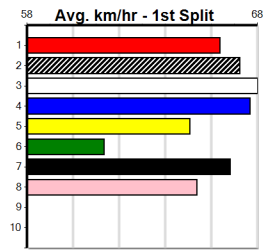

SHIMA SHINE AT STUD

Distance: 460m, Race Type: Mixed 3/4, Total Prizemoney: $3,360
1st: $2,250, 2nd: $690, 3rd: $345, 4th: $75

Watchdog Tips:

Bet:

Table with columns: Form Box, Wgt, Dist, Track, Date, Time, BON, Margin, 1st/2nd (Time), PIR, Checked, Comment, W/R, Split 1, S/P, Grade

PEAKY JOE [4]
BEBD Dog Nov-21 Sire: FERNANDO BALE Dam: HOT CHARMOLA
Owner(s): Whatever goes (SYN), G Rounds, D Carroll
Trainer: Vicki Wisener (Devon Meadows)
Winning Distances: < 300m (0) 300 - 399m (1) 400 - 499m (2) 500 - 599m (6) 600 - 699m (0) > 700m (0)
Winning Weights: 32.9(1) 33.1(1) 33.2(2) 33.4(1) 33.5(2) 33.6(2)
Box History table and Prize Best Starts Trk/Dts APM

LAKEVIEW EMILY [4]
WBD Bitch Feb-22 Sire: FERNANDO BALE Dam: LAKEVIEW MAISEY
Owner(s): Lakeview kennels (SYN), L Whelan, M Whelan, P Whelan
Trainer: Harley Whelan (Metung)
Winning Distances: < 300m (0) 300 - 399m (0) 400 - 499m (0) 500 - 599m (9) 600 - 699m (0) > 700m (0)
Winning Weights: 26.9(1) 27.1(1) 27.3(1) 27.4(1) 27.5(2) 27.6(2) 27.7(1)
Box History table and Prize Best Starts Trk/Dts APM

PASS THE BUCK [4]
BK Dog Dec-21 Sire: BERNARDO Dam: ON THE RUNWAY
Owner(s): DARREN AND MICHAEL PULEIO (SYN), D Puleio, M Puleio
Trainer: Anthony Azzopardi (Rowsley)
Winning Distances: < 300m (0) 300 - 399m (1) 400 - 499m (8) 500 - 599m (3) 600 - 699m (0) > 700m (0)
Winning Weights: 29.2(2) 29.4(1) 29.8(2) 30.0(2) 30.3(3) 30.4(2)
Box History table and Prize Best Starts Trk/Dts APM

SKINNY OLIVE [3]
BE Bitch Mar-21 Sire: BERNARDO Dam: TIDELINA
Owner(s): D Haley
Trainer: Des Douch (Maffra)
Winning Distances: < 300m (0) 300 - 399m (6) 400 - 499m (22) 500 - 599m (0) 600 - 699m (0) > 700m (0)
Winning Weights: 26.0(1) 26.2(2) 26.3(1) 26.7(1) 27.0(2) 27.1(1) 27.2(1) 27.4(2) 27.5(2) 27.6(1) 27.7(2) 27.8(2) 28.0(3)
Box History table and Prize Best Starts Trk/Dts APM

AFTER THE SIREN [4]
WBE Dog May-22 Sire: FERNANDO BALE Dam: ZIPPING TIFFANY
Owner(s): THE SIP (SYN), J Harradine, T Redmond, W Vassallo
Trainer: Karen Pitt (Pearcedale)
Winning Distances: < 300m (0) 300 - 399m (0) 400 - 499m (4) 500 - 599m (0) 600 - 699m (0) > 700m (0)
Winning Weights: 34.3(1) 34.8(1) 34.9(1) 35.0(1)
Box History table and Prize Best Starts Trk/Dts APM

1

2

3

4

5