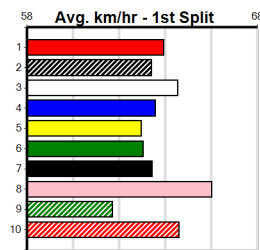

SENNACHIE AT STUD (275+RANK)

Distance: 400m, Race Type: Grade 5 No Penalty, Total Prizemoney: $2,925
1st: $1,950, 2nd: $600, 3rd: $300, 4th: $75

Watchdog Tips:

Bet:

Table with columns: Form Box, Wgt, Dist, Track, Date, Time, BON, Margin, 1st/2nd (Time), PIR, Checked, Comment, WR, Split 1, S/P, Grade

HERE'S TO LOUIE [5]
BK Dog Mar-22 Sire: SHIMA SHINE Dam: SUGAR SPICE
Owner(s): MK JB (SYN), J Biddell, M Kennewell
Trainer: Jacob Biddell (Cranbourne South)
Winning Distances: < 300m (0) 300 - 399m (3) 400 - 499m (0) 500 - 599m (0) 600 - 699m (0) > 700m (0)
Winning Weights: 31.0(1) 31.1(1) 31.2(1)
Box History table and Prize Best Starts Trk/Dts APM

YOU'RE IN LUCK [5]
BD Bitch Mar-21 Sire: MOREIRA Dam: DASH TA FAME
Owner(s): L Repici
Trainer: Phillip Repici (Hampton Park)
Winning Distances: < 300m (0) 300 - 399m (2) 400 - 499m (1) 500 - 599m (3) 600 - 699m (0) > 700m (0)
Winning Weights: 23.9(1) 24.2(1) 24.4(2) 24.6(2)
Box History table and Prize Best Starts Trk/Dts APM

BLACKPOOL DIVA (NSW)[5]
WBK Bitch Jun-21 Sire: FERNANDO BALE Dam: SORRY SCOTT
Owner(s): O Cartechini
Trainer: Olivia Cartechini (Dandenong Nor)
Winning Distances: < 300m (0) 300 - 399m (1) 400 - 499m (5) 500 - 599m (0) 600 - 699m (0) > 700m (0)
Winning Weights: 25.4(1) 25.5(1) 25.8(1) 26.0(1) 26.1(1) 26.2(1)
Box History table and Prize Best Starts Trk/Dts APM

MARRIAGE OVER (NSW)[5]
BK Dog Jan-21 Sire: MEPUNGA BLAZER Dam: ESTABLISH
Owner(s): S Mallia
Trainer: Simon Mallia (Nyora)
Winning Distances: < 300m (0) 300 - 399m (0) 400 - 499m (3) 500 - 599m (0) 600 - 699m (0) > 700m (0)
Winning Weights: 34.1(1) 34.3(1) 34.9(1)
Box History table and Prize Best Starts Trk/Dts APM

MIGHTY HANNIBAL [5]
BK Dog Feb-21 Sire: BERNARDO Dam: MIGHTY MATILDA
Owner(s): J Brown
Trainer: John Brown (Nyora)
Winning Distances: < 300m (0) 300 - 399m (2) 400 - 499m (3) 500 - 599m (1) 600 - 699m (0) > 700m (0)
Winning Weights: 35.8(1) 36.1(1) 36.9(1) 37.1(1) 37.8(1) 39.1(1)
Box History table and Prize Best Starts Trk/Dts APM