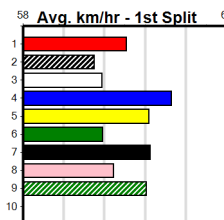

PARKER PUMPS (300+RANK)

Distance: 460m, Race Type: Mixed 4/5, Total Prizemoney: $1,530
1st: $1,000, 2nd: $320, 3rd: $160, 4th: $50

Watchdog Tips: 0 0 0 0 Bet: .

Main table containing race details for 10 races. Each race entry includes race number, name, date, trainer, and a grid of horse details (rank, name, weight, distance, time, BON, Margin, 1st/2nd Time, PIR, Checked, Comment, W/R, Split 1, S/P, Grade). It also includes 'Winning Boxes' with a grid of numbers and prize details (Prize Best, Starts, Trk/Dst, APM).