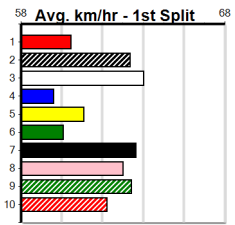

THE BECKLEY CENTRE GEELONG (300+

Distance: 400m, Race Type: Maiden, Total Prizemoney: $1,530
1st: $1,000, 2nd: $320, 3rd: $160, 4th: $50

1

5:09PM
(VIC time)

Watchdog Tips: **0 0 0 0** Bet: **.**