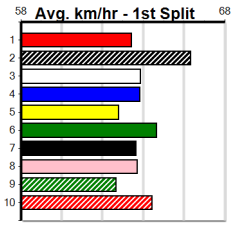

TTS ELECTRICS (300+RANK)

Distance: 400m, Race Type: Grade 5, Total Prizemoney: $1,530
1st: $1,000, 2nd: $320, 3rd: $160, 4th: $50

Watchdog Tips: 0 0 0 0 Bet:

Main table containing race details for 10 races, including horse names, trainers, owners, and winning boxes.