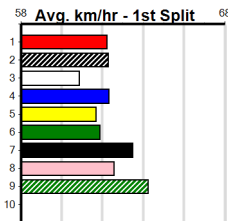

GREYHOUND CLUBS VICTORIA (300+RAN)

Distance: 400m, Race Type: Grade 7, Total Prizemoney: $1,530
1st: $1,000, 2nd: $320, 3rd: $160, 4th: $50

9
7:38PM
(VIC time)

Watchdog Tips: **0 0 0 0** Bet: _____