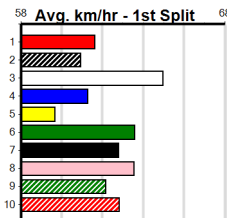

TOPCAT VIDEO PRODUCTIONS (300+RAN)

Distance: 460m, Race Type: Mixed 6/7, Total Prizemoney: $1,530 1st: $1,000, 2nd: $320, 3rd: $160, 4th: $50

Watchdog Tips: 0 0 0 0 Bet:

Main race listing table with columns: Form, Box, Weight, Dist, Track, Date, Time, BON, Margin, 1st/2nd (Time), PIR, Checked, Comment, W/R, Split 1, S/P, Grade. It includes details for 10 races: 1. REV MICHAEL, 2. MORE VOLTAGE, 3. HUDSON FLYER, 4. SHE'S DIGGING IT, 5. MISS BOOM, 6. WINTER BALE, 7. MAX TANGO, 8. COME ON MANGO, 9. CHARLI MARLEY, 10. SHANLYN ROVER.

Winning Boxes grid for Race 1, showing prize money and best starting positions.

Winning Boxes grid for Race 2, showing prize money and best starting positions.

Winning Boxes grid for Race 3, showing prize money and best starting positions.

Winning Boxes grid for Race 4, showing prize money and best starting positions.

Winning Boxes grid for Race 5, showing prize money and best starting positions.

Winning Boxes grid for Race 6, showing prize money and best starting positions.

Winning Boxes grid for Race 7, showing prize money and best starting positions.

Winning Boxes grid for Race 8, showing prize money and best starting positions.

Winning Boxes grid for Race 9, showing prize money and best starting positions.

Winning Boxes grid for Race 10, showing prize money and best starting positions.