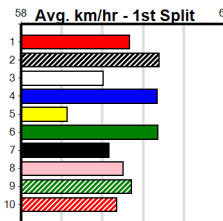

SPORTSBET BS RESPONSIBLY (300+RAN)

Distance: 400m, Race Type: Grade 5, Total Prizemoney: $1,530
1st: $1,000, 2nd: $320, 3rd: $160, 4th: $50

Watchdog Tips: 0 0 0 0 Bet:

Main table containing race details for 10 races, including horse names, trainers, owners, and winning boxes.