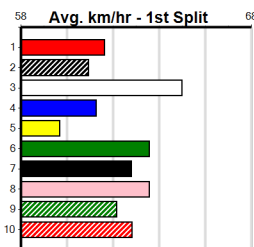

TOPCAT VIDEO PRODUCTIONS (300+RANK)

Distance: 460m, Race Type: Mixed 6/7, Total Prizemoney: $1,530
1st: $1,000, 2nd: $320, 3rd: $160, 4th: $50

Watchdog Tips:

Bet:

Form Box	Wgt	Dist	Track	Date	Time	BON	Margin	1st/2nd (Time)	PIR	Checked	Comment	WR	Split 1	S/P	Grade

1

REV MICHAEL [6]

BK Dog Mar-22 Sire: SHIMA SHINE Dam: JD REVELATION Trainer: Darren Petersen (Rochester) ENG BEN 2024-07-31

Owner(s): D Petersen
Winning Distances: < 300m (0) 300 - 399m (0) 400 - 499m (2) 500 - 599m (0) 600 - 699m (0) > 700m (0)
Winning Weights: 37.0(1) 37.1(1)

1st (1)	37.1	400	MTG	R1	27-Jun-24	23.26	23.08	8.50L RUSTY WHEELS (23.84)	0	SAMP			11.04	$1.75 M
1st (7)	37.0	450	WBL	R5	01-Jul-24	25.77	25.65	1.75L BOB DEEDS (25.90)	M/221				6.85	$4.10 X67
5th (8)	36.7	455	MBR	R11	07-Jul-24	26.40	25.67	3.75L URANA LIGHTNING (26.14)					8.38	$13.00 6
3rd (5)	37.2	400	MTG	R12	11-Jul-24	24.13	23.27	1.00L SILVER STREAK (24.05)					11.54	$2.40 RW
4th (3)	37.0	460	GEL	R9	16-Jul-24	26.29	25.75	8.00L MILL ALI (25.75)	M/555				6.97	$51.10 X67
5th (2)	36.8	455	MBR	R1	19-Jul-24	26.05	25.71	4.25L ASTON VERONA (25.76)	0				8.40	$19.00 6
3rd (3)	37.0	500	BEN	R7	24-Jul-24	28.80	28.47	3.00L SILVER MACHINE (28.59)	M/764				6.87	$6.00 6G
5th (3)	36.9	455	MBR	R5	26-Jul-24	26.26	25.48	11.00 MANGO CANS (25.54)					8.52	$23.00 6

Last 3 wins NOT included above

Box History

Bx	1st	2nd	3rd	4th	5th	6th	7th	8th
1	1		1	1		1	1	1
2					1			
3			2	1	2			1
4		1	1		1			
5			1					
6				1				
7	1						1	1
8		1			1	1		

Prize Best Starts Trk/Dts APM

$3250.00 NBT
24-2-2-5
8-0-1-1
2578

2

MORE VOLTAGE [7]

BK Dog Mar-22 Sire: MY REDEEMER Dam: HEADSPACE Trainer: Ian Hopper (Werribee)

Owner(s): I Hopper
Winning Distances: < 300m (0) 300 - 399m (0) 400 - 499m (1) 500 - 599m (0) 600 - 699m (0) > 700m (0)
Winning Weights: 31.8(1)

7th (5)	31.7	395	TRA	R2	07-Jun-24	22.99	22.20	7.00L IF HE COULD (22.50)	M/777				4.06	$25.60 7
8th (1)	31.6	460	GEL	R9	14-Jun-24	26.91	25.53	14.00 ZIPPING CARDI (25.94)	M/458				6.87	$34.90 X67
7th (4)	31.8	400	GEL	R4	18-Jun-24	23.82	22.63	17.00 INTREPID BALE (22.63)	M/88				9.00	$11.20 7
6th (5)	31.4	425	BEN	R3	28-Jun-24	24.49	23.73	11.00 ON THE BEER (23.73)	M/666				6.80	$62.00 X67
5th (2)	31.3	460	GEL	R3	09-Jul-24	26.71	26.13	8.50L ZIPPING GRANDE (26.14)	M/665				7.00	$19.60 7
2nd (4)	31.5	545	BAL	R7	14-Jul-24	31.57	31.21	5.50L MCIVOR ALFY (31.21)	M/6442				7.06	$14.90 T3-RW
4th (1)	31.2	500	BEN	R5	20-Jul-24	29.49	28.76	2.50L LEROY'S GIRL (29.31)	M/544				7.21	$4.00 7
2nd (5)	31.4	545	BAL	R7	28-Jul-24	31.71	31.32	3.5L JALAPENO GEM (31.47)	M/3322				6.90	$10.30 T3-RW

Last 3 wins NOT included above

Box History

Bx	1st	2nd	3rd	4th	5th	6th	7th	8th
1			1	2				1
2					1			
3			1					
4		1					1	
5		1				1	1	
6	1							
7								
8								

Prize Best Starts Trk/Dts APM

$2340.00 NBT
12-1-2-2
2-0-0-0
1712