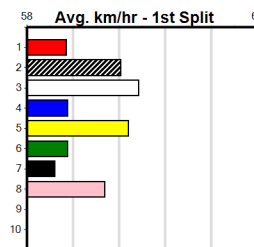

MILLERS MUZZLES (300+RANK)

Distance: 460m, Race Type: Maiden, Total Prizemoney: $1,530
1st: $1,000, 2nd: $320, 3rd: $160, 4th: $50

Watchdog Tips:

Bet:

Form Box	Wgt	Dist	Track	Date	Time	BON	Margin	1st/2nd (Time)	PIR	Checked	Comment	WR	Split 1	S/P	Grade

1

MR. PERSONALITY [M]

BK Dog Dec-21 Sire: ALLEN DEED Dam: BLACK MUSTANG
Owner(s): G Fisher
Trainer: Bernie Ender (St Albans)
Winning Distances: < 300m (0) 300 - 399m (0) 400 - 499m (0) 500 - 599m (0) 600 - 699m (0) > 700m (0)
Winning Weights:

5th (1)	35.0	390	BAL	R1	09-Jun-24	23.23	22.34	11.00	JEFF THE MAN (22.51)	S/88	. . . . .	9.02	$18.20	T3-M
5th (5)	34.9	450	BAL	R3	16-Jun-24	26.59	25.67	6.50L	HARD ROTOR (26.15)	M/675	. . . . .	6.91	$43.70	T3-M
6th (1)	34.6	460	GEL	R2	22-Jun-24	26.88	26.08	9.50L	HURDLING HAROLD (26.23)	M/665	. . . . .	7.03	$21.10	M
7th (8)	34.5	460	GEL	R3	02-Jul-24	26.73	25.94	3.75L	SHE'S BONKERS (26.47)	S/887	. . . . .	7.02	$43.10	M
5th (5)	34.5	460	GEL	R2	09-Jul-24	27.27	26.13	11.00	SHE'S WIRED (26.51)	S/776	. . . . .	6.97	$43.50	M
7th (3)	34.8	350	HVL	R2	18-Jul-24	20.23	19.56	4.00L	PATH TO NIRVANA (19.95)	S/7	. . . . .	6.87	$77.30	T3-M
3rd (4)	34.7	460	GEL	R3	23-Jul-24	26.50	25.95	6.50L	ZIPPING CARUSO (26.06)	M/664	. . . . .	6.90	$76.60	M
3rd (8)	35.1	350	HVL	R2	30-Jul-24	20.28	19.56	3.75L	TEAM FARRIER (20.02)	M/5	. . . . .	6.85	$10.90	T3-M

Last 3 wins NOT included above

Box History

Bx	1st	2nd	3rd	4th	5th	6th	7th	8th
1					2	1		
2								
3							1	1
4			1					1
5					2			
6					1			
7								
8			1	1		1	2	

Prize Best $370.00
Starts NBT
Trk/Dts 15-0-0-2
APM 4-0-0-1
340

2

REIKO VENUS [M]

BK Bitch Mar-22 Sire: ORSON ALLEN Dam: STAR REIKO
Owner(s): Reiko (SYN), A Fry, J Fry
Trainer: Ashleigh Fry (Haddon)
Winning Distances: < 300m (0) 300 - 399m (0) 400 - 499m (0) 500 - 599m (0) 600 - 699m (0) > 700m (0)
Winning Weights:

5th (1)	27.3	450	BAL	R3	22-Apr-24	26.12	25.46	3.00L	LYON BALE (25.91)	M/333	. . . . .	6.85	$16.20	T3-M	
4th (6)	27.2	450	BAL	R2	29-Apr-24	26.23	25.50	7.00L	QILIN BALE (25.74)	M/654	. . . . .	6.96	$23.40	T3-M	
3rd (3)	27.0	450	BAL	R1	19-May-24	26.27	25.88	0.50L	I'M CHEEKY (26.24)	Q/221	. . . . .	6.73	$8.10	T3-M	
3rd (7)	27.4	450	BAL	R1	27-May-24	25.80	25.38	2.25L	OAKLYN BALE (25.65)	Q/333	. . . . .	6.86	$12.60	M	
2nd (3)	27.4	450	BAL	R2	02-Jun-24	26.02	25.44	0.50L	TORRENTIAL (25.98)	M/323	. . . . .	6.73	$3.10	T3-M	
2nd (1)	27.6	450	BAL	R3	16-Jun-24	26.16	25.67	0.25L	HARD ROTOR (26.15)	M/111	. . . . .	6.70	$1.70	T3-M	
7th (7)	27.4	500	BEN	R3	21-Jun-24	30.40	27.95	31.00	GREYSYND SAMMY (28.25)	M/688	. . . . .	V14	6.96	$11.10	M
6th (3)	27.0	450	BAL	R1	28-Jul-24	27.15	25.57	17.00	LUNA'S GIRL (25.98)	M/466	. . . . .	6.86	$18.60	T3-M	

Last 3 wins NOT included above

Box History

Bx	1st	2nd	3rd	4th	5th	6th	7th	8th
1	1				1			1
2								
3	1	1				1		
4								
5					1			
6						1		
7			1				1	
8								

Prize Best $1010.00
Starts FSH
Trk/Dts 11-0-2-2
APM 0-0-0-0
734