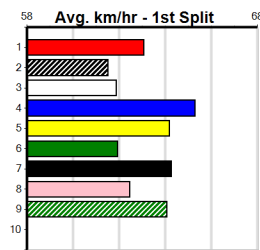

PARKER PUMPS (300+RANK)

Distance: 460m, Race Type: Mixed 4/5, Total Prizemoney: $1,530
1st: $1,000, 2nd: $320, 3rd: $160, 4th: $50

Watchdog Tips:

Bet:

Form Box	Wgt	Dist	Track	Date	Time	BON	Margin	1st/2nd (Time)	PIR	Checked	Comment	WR	Split 1	S/P	Grade

AUSSIE BRONZE [5]

F Bitch Dec-20 Sire: AUSSIE INFRARED Dam: CAWBOURNE DOLLY Trainer: Tracey Deglaitis (Moolap)

Owner(s): T Deglaitis
Winning Distances: < 300m (0) 300 - 399m (0) 400 - 499m (4) 500 - 599m (0) 600 - 699m (0) > 700m (0)
Winning Weights: 30.8(1) 31.0(2) 31.2(1)

7th (6)	30.9	460	GEL	R6	21-May-24	26.51	25.73	12.00 BACK TO SCRATCH (25.73)	Q/256	.	.	.	6.74	$33.90	X45
6th (7)	31.1	400	GEL	R2	25-May-24	23.35	22.40	9.00L YAALA JUNIOR (22.74)	M/46	.	.	.	8.80	$13.00	RW
6th (2)	31.0	390	BAL	R11	06-Jun-24	22.70	21.80	4.50L PRESTIA (22.40)	M/85	.	.	.	8.81	$25.80	5H
4th (3)	31.2	400	GEL	R4	11-Jun-24	23.40	22.65	8.50L JOSIE'S JEWEL (22.83)	M/78	.	.	.	8.99	$12.80	5
F (6)	30.7	400	GEL	R11	18-Jun-24	0.00	22.63	BUSHMAN'S ARCHIE (23.47)	M/68	.	VO	.	8.75	$11.40	5
6th (4)	31.1	400	GEL	R6	25-Jun-24	23.33	22.50	5.50L HELLO JETT (22.97)	M/67	.	.	.	8.94	$29.40	5
7th (4)	30.8	400	GEL	R4	02-Jul-24	23.27	22.88	5.50L MAGIC BEE (22.91)	M/77	.	.	.	8.89	$13.90	5
1st (8)	30.8	400	GEL	R6	30-Jul-24	23.45	22.64	0.25L MANILA ARTISAN (23.46)	M/24	.	SW	.	8.73	$4.80	5

Last 3 wins NOT included above

1st (8)	31.0	450	BAL	R1	20-Feb-23	25.91	25.68	0.75L REDSHIFT WHISKEY (25.96)	M/222	.	SW	.	6.74	$3.50	T3-M
1st (6)	31.2	450	BAL	R5	27-Mar-23	25.93	25.57	0.50L WHISKEY REEF (25.96)	Q/121	.	.	.	6.77	$4.90	T3-RW
1st (6)	31.0	400	GEL	R11	16-Apr-24	23.11	22.64	1.5L ZIPPING ARCEE (23.20)	M/11	.	.	.	8.58	$17.60	6G

Box History

Bx	1st	2nd	3rd	4th	5th	6th	7th	8th
1		3	1	4				
2	1					3	1	
3	2	2	1		1			
4	2		1		1	2		
5	1						1	1
6	2	1	1	1	1			
7	1	1	1	1	2		1	
8	2	1	1	1				

Prize Best Starts Trk/Dts APM: $10370.00 NBT 45-4-12-3 15-0-3-1 2272