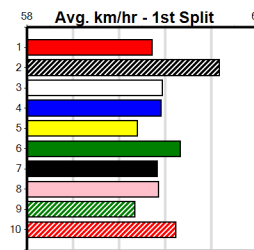

TTS ELECTRICS (300+RANK)

Distance: 400m, Race Type: Grade 5, Total Prizemoney: $1,530
1st: $1,000, 2nd: $320, 3rd: $160, 4th: $50

Watchdog Tips:

Bet:

Form Box	Wgt	Dist	Track	Date	Time	BON	Margin	1st/2nd (Time)	PIR	Checked	Comment	WR	Split 1	S/P	Grade

1 GOING GETS TOUGH (NSW)[

FBD Dog Feb-20 Sire: MOREIRA Dam: SUNBURNT OPAL Trainer: Debbie Bewley (Pentland Hills)

Owner(s): D Bewley
Winning Distances: < 300m (0) 300 - 399m (6) 400 - 499m (3) 500 - 599m (1) 600 - 699m (0) > 700m (0)
Winning Weights: 32.0(1) 32.2(1) 32.3(1) 32.7(3) 32.8(1) 32.9(2) 33.4(1)

3rd (5)	33.2	390	BAL	R3	14-Apr-24	22.98	22.49	4.50L OUR GIRL ROXY (22.66)	M/32	.	.	.	8.64	$21.20	5
1st (6)	33.4	390	WBL	R2	22-Apr-24	22.43	22.06	3.5L SMART OPERATOR (22.67)	Q/11	.	.	.	8.61	$3.40	SH
5th (3)	33.9	390	WBL	R3	01-May-24	22.66	21.87	6.00L BANK ON FRANKIE (22.26)	M/33	.	.	.	8.65	$20.80	S
6th (8)	34.0	390	BAL	R3	15-May-24	22.69	22.06	6.50L INTER STAR FIRE (22.24)	M/45	.	.	.	8.66	$21.10	5
3rd (5)	34.2	400	GEL	R5	21-May-24	22.89	22.48	6.00L ASTON OPHELIA (22.49)	M/33	.	.	.	8.62	$11.10	5
8th (5)	34.9	390	SHP	R4	27-May-24	23.18	21.84	14.00 HANDSOME JACK (22.22)	M/78	.	.	.	8.99	$12.60	VET
7th (2)	34.7	390	BAL	R4	14-Jul-24	23.24	22.33	7.50L RIE BALE (22.74)	M/47	.	.	.	8.63	$16.10	T3-5
6th (1)	34.3	400	WGL	R4	25-Jul-24	23.31	23.01	3.00L ASTON IMAGE (23.11)	M/43	.	.	.	8.53	$31.40	T3-5

Last 3 wins NOT included above

1st (6)	32.8	520	DTO	R4	15-Dec-22	30.18	30.16	6.50L AMEENA'S ATHENA (30.63)	111	.	111	.	5.37	$4.20	5
1st (8)	32.9	400	GEL	R4	19-Aug-23	22.76	22.46	3.5L LIMBURG ARGON (22.99)	S/31	.	.	.	8.61	$3.40	5NP
1st (2)	32.7	390	WBL	R6	18-Dec-23	22.39	22.37	1.75L FEATHERS (22.51)	M/11	.	.	.	8.57	$3.70	5

Box History

Bx	1st	2nd	3rd	4th	5th	6th	7th	8th
1		5	1	1	1	1	1	1
2	3	3	2	2	1	1	1	1
3	1	3	2	3				2
4			4	2				1
5			2		1	1	1	1
6	4	3	3	1		1		1
7		1		2	4			1
8	2	2	1	2	1	2		

Prize Best Starts Trk/Dts APM: $26915.00, 22.76(8)-19/8/23, 77-10-17-13, 8-1-0-3, 2136