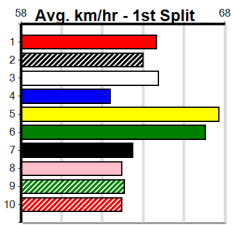

4

4:17PM

(VIC time)

Watchdog Tips: 0 0 0 0 **Bet:** .