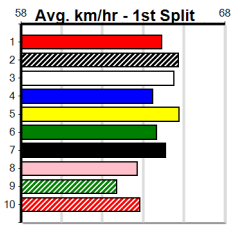

BARN BAR FUNCTION ROOM

Distance: 460m, Race Type: Mixed 4/5, Total Prizemoney: $3,360
1st: $2,250, 2nd: $690, 3rd: $345, 4th: $75

Watchdog Tips: **0 0 0 0** Bet: **0**