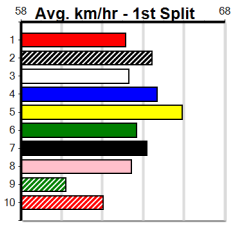

SHIMA SHINE AT STUD

Distance: 460m, Race Type: Mixed 6/7, Total Prizemoney: $2,925
1st: $1,950, 2nd: $600, 3rd: $300, 4th: $75

9

5:52PM

(VIC time)

Watchdog Tips: 0 0 0 0 **Bet:** .