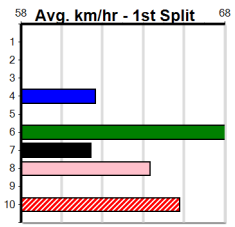

Warragul

KHANS HOSPITALITY SERVICES

Distance: 400m, Race Type: Maiden, Total Prizemoney: $2,535
1st: $1,680, 2nd: $520, 3rd: $260, 4th: $75

1

3:17PM
(VIC time)

Watchdog Tips: **0** **0** **0** **0** Bet: .