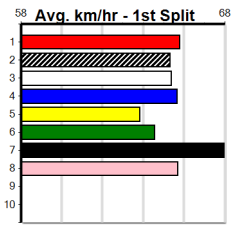

PAUA OF BUDDY AT STUD

Distance: 400m, Race Type: Free For All, Total Prizemoney: $3,360
1st: $2,250, 2nd: $690, 3rd: $345, 4th: $75

7

5:18PM
(VIC time)

Watchdog Tips: **0 0 0 0** Bet: **0**