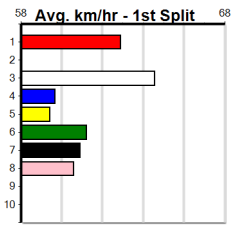

SPORTSBET NOBODY DOES IT EASIER

Distance: 460m, Race Type: Maiden, Total Prizemoney: \$2,535
1st: \$1,680, 2nd: \$520, 3rd: \$260, 4th: \$75

2

3:37PM

(VIC time)

Watchdog Tips:

0 0 0 0

Bet: