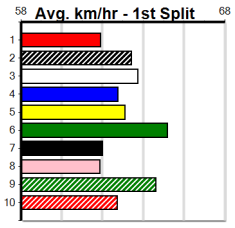

HARD STYLE RICO AT STUD

Distance: 460m, Race Type: Grade 5, Total Prizemoney: $2,925
1st: $1,950, 2nd: $600, 3rd: $300, 4th: $75

6

4:57PM

(VIC time)

Watchdog Tips: **0** **0** **0** **0** Bet: **0**