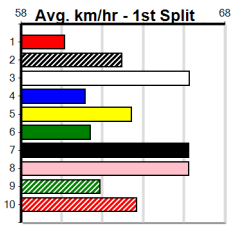

SENNACHIE AT STUD

Distance: 400m, Race Type: Mixed 6/7, Total Prizemoney: \$2,925
1st: \$1,950, 2nd: \$600, 3rd: \$300, 4th: \$75

3

3:57PM

(VIC time)

Watchdog Tips:

0 0 0 0

Bet: