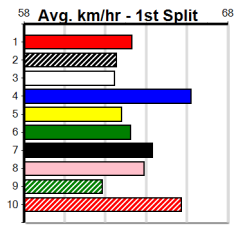

PHOTO MAN AT STUD DAMSELS DASH (1

Distance: 460m, Race Type: Restricted Win, Total Prizemoney: $2,925
1st: $1,950, 2nd: $600, 3rd: $300, 4th: $75

Watchdog Tips: **0 0 0 0** Bet: **0**