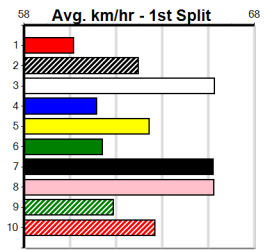

SENNACHIE AT STUD

Distance: 400m, Race Type: Mixed 6/7, Total Prizemoney: $2,925
1st: $1,950, 2nd: $600, 3rd: $300, 4th: $75

Watchdog Tips:

Bet:

Table with columns: Form Box, Wgt, Dist, Track, Date, Time, BON, Margin, 1st/2nd (Time), PIR, Checked, Comment, W/R, Split 1, S/P, Grade

LILY LALA [7]
BK Bitch Nov-22
Sire: AUSSIE INFRARED Dam: LITTLE TUBBSY
Trainer: Ronald Winter (Denison)
Winning Distances: < 300m (0) 300 - 399m (0) 400 - 499m (1) 500 - 599m (0) 600 - 699m (0) > 700m (0)
Winning Weights: 25.6(1)
3rd (5) 25.4 350 TRA R3 05-Jul-24 20.40 19.49 5.50L OUR IVIE ROSE (20.03) M/44 . . . 6.91 $4.80 M
4th (4) 25.6 435 SLE R1 21-Jul-24 25.53 24.29 10.00 THORKILDSEN (24.86) M/344 . . . 5.48 $5.60 M
1st (3) 25.6 435 SLE R1 28-Jul-24 25.18 24.46 1.5L GRAND CASSIAN (25.27) M/221 . . . 5.43 $7.50 M
Last 3 wins NOT included above

Box History table for Lily Lala with columns Bx, 1st, 2nd, 3rd, 4th, 5th, 6th, 7th, 8th and summary statistics.

RHINE STAR [6]
BK Bitch Aug-22
Sire: KOBLENZ Dam: STAREENA
Trainer: Kerry Minne (Moe South)
Winning Distances: < 300m (0) 300 - 399m (2) 400 - 499m (0) 500 - 599m (0) 600 - 699m (0) > 700m (0)
Winning Weights: 28.7(1) 30.5(1)
3rd (8) 28.5 390 SHP R2 15-Apr-24 23.00 21.75 2.00L LIFE'S A PARTY (22.87) M/52 . . . 8.83 $5.80 M
1st (5) 28.7 390 SHP R1 22-Apr-24 22.56 21.96 0.50L KALINYA (22.59) M/11 . . . 8.57 $10.40 M
7th (3) 28.9 390 SHP R9 02-May-24 23.44 22.35 14.00 DARTS NIGHT (22.47) M/76 . . . 9.29 $7.60 T3-7
6th (8) 29.2 425 BEN R5 11-May-24 24.87 24.05 4.75L IN SECRET (24.54) M/657 . . . 6.80 $9.90 X67
1st (5) 30.5 350 TRA R10 10-Jul-24 20.19 19.79 1.25L WHISPER PIE (20.27) M/111 . . . 6.75 $8.20 RW
3rd (7) 30.4 400 WGL R9 18-Jul-24 23.30 22.88 3.00L SWANKY CHIC (23.10) M/32 . SW . 8.61 $24.40 6G
3rd (3) 30.8 400 WGL R10 25-Jul-24 23.24 23.01 3.5L PAW MARVEL (23.01) M/12 . . . 8.49 $6.30 T3-6
Last 3 wins NOT included above

Box History table for Rhine Star with columns Bx, 1st, 2nd, 3rd, 4th, 5th, 6th, 7th, 8th and summary statistics.

NO CHARGE [7]
WBD Bitch Jan-22
Sire: OUT OF RANGE Dam: FURIOUS FLOSS
Trainer: Joseph Abela (Clyde)
Winning Distances: < 300m (0) 300 - 399m (1) 400 - 499m (0) 500 - 599m (0) 600 - 699m (0) > 700m (0)
Winning Weights: 26.0(1)
2nd (7) 25.7 300 HVL R4 17-Jan-24 17.07 16.63 0.75L URANA PANDA (17.02) M/2 . . . W 3.92 $7.00 M
5th (1) 25.9 300 HVL R1 21-Jan-24 17.23 16.57 5.50L DR. MARSHAL (16.85) M/3 . . . . 4.01 $7.60 M
1st (4) 26.0 300 HVL R2 31-Jan-24 17.09 16.87 3.5L LITTLE TANGO (17.32) M/1 . . . SW W 3.90 $1.70 M
2nd (1) 26.1 300 HVL R3 09-Feb-24 17.19 16.75 2.25L ASTON ANGELO (17.04) Q/1 . . . . 3.94 $2.50 T3-7
2nd (7) 26.1 400 WGL R10 15-Feb-24 22.84 22.72 1.25L ELARA BALE (22.75) M/11 . . . . 8.36 $4.40 T3-7
2nd (1) 26.5 400 WGL R3 09-Jul-24 23.46 22.52 1.5L VALENCIA TILLY (23.37) Q/11 . . . SW W 8.46 $5.10 7
7th (2) 26.5 300 HVL R11 14-Jul-24 17.79 16.69 13.00 ARTEMIS ONE (16.88) M/5 . . . W 4.03 $13.70 RWH
3rd (7) 26.2 400 WGL R2 26-Jul-24 23.15 22.65 0.75L DUNSMORE FLYER (23.10) M/23 . . . W 8.39 $5.40 7
Last 3 wins NOT included above

Box History table for No Charge with columns Bx, 1st, 2nd, 3rd, 4th, 5th, 6th, 7th, 8th and summary statistics.