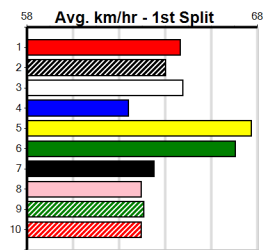

MC GRAFIX & SIGNS

Distance: 400m, Race Type: Grade 5, Total Prizemoney: $2,925
1st: $1,950, 2nd: $600, 3rd: $300, 4th: $75

Watchdog Tips: [ ] [ ] [ ] [ ] Bet: [ ]

BLACKPOOL DIVA (NSW)[5]
WBK Bitch Jun-21 Sire: FERNANDO BALE Dam: SORRY SCOTT
Owner(s): O Cartechini
Trainer: Olivia Cartechini (Dandenong Nor)
Winning Distances: < 300m (0) 300 - 399m (1) 400 - 499m (6) 500 - 599m (0) 600 - 699m (0) > 700m (0)
Winning Weights: 25.4(1) 25.5(1) 25.6(1) 25.8(1) 26.0(1) 26.1(1) 26.2(1)
Box History table and Prize Best Starts table included.

MISS JAZZ [5]
DKBD Bitch Jan-22 Sire: FERNANDO BALE Dam: SMOKIN' CINDY
Owner(s): Franstail (SYN), R Burns, G Mills, J Mills, M Hummel, A Corrone
Trainer: Gregory Mills (Frankston)
Winning Distances: < 300m (0) 300 - 399m (1) 400 - 499m (3) 500 - 599m (0) 600 - 699m (0) > 700m (0)
Winning Weights: 24.0(1) 24.2(1) 24.7(1) 25.1(1)
Box History table and Prize Best Starts table included.

TENSION HEAD [5]
BEBD Dog Oct-21 Sire: TOMMY SHELBY Dam: SNOOKY
Owner(s): JimKat Racing (SYN), J Holt, K Evans
Trainer: Katrina Evans (Kyneton)
Winning Distances: < 300m (0) 300 - 399m (2) 400 - 499m (4) 500 - 599m (0) 600 - 699m (0) > 700m (0)
Winning Weights: 31.2(1) 31.3(1) 31.6(1) 31.7(1) 31.9(2)
Box History table and Prize Best Starts table included.

GO ASTRAY [5]
BK Dog Jan-22 Sire: DISINTERGRATE Dam: IRONBARK LASS
Owner(s): M Read
Trainer: Margaret Read (Woodside)
Winning Distances: < 300m (0) 300 - 399m (2) 400 - 499m (5) 500 - 599m (0) 600 - 699m (0) > 700m (0)
Winning Weights: 26.4(1) 27.0(1) 27.4(1) 27.5(1) 28.0(1) 28.1(2)
Box History table and Prize Best Starts table included.

URANA MUFFIN [5]
BK Bitch May-22 Sire: FERNANDO BALE Dam: MA'S PLUM JAM
Owner(s): S Mallia
Trainer: Simon Mallia (Nyora)
Winning Distances: < 300m (0) 300 - 399m (1) 400 - 499m (2) 500 - 599m (0) 600 - 699m (0) > 700m (0)
Winning Weights: 24.1(1) 24.2(1) 24.6(1)
Box History table and Prize Best Starts table included.