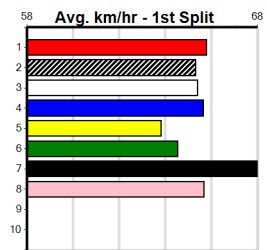

PAUA OF BUDDY AT STUD

Distance: 400m, Race Type: Free For All, Total Prizemoney: $3,360
1st: $2,250, 2nd: $690, 3rd: $345, 4th: $75

Watchdog Tips:

Bet:

Table with columns: Form Box, Wgt, Dist, Track, Date, Time, BON, Margin, 1st/2nd (Time), PIR, Checked, Comment, W/R, Split 1, S/P, Grade

INTER STAR FIRE [3]
WBD Bitch May-21 Sire: FERNANDO BALE Dam: INTER ELESHA
Owner(s): TONY JOE AND JOE (SYN), T Interligi, J Varchione, J Interligi
Trainer: Olivia Cartechini (Dandenong Nor)
Winning Distances: < 300m (0) 300 - 399m (9) 400 - 499m (4) 500 - 599m (0) 600 - 699m (0) > 700m (0)
Winning Weights: 24.9(1) 25.0(1) 25.2(3) 25.3(1) 25.4(2) 25.7(1) 25.8(2) 25.9(1) 26.0(1)
Box History table and Prize Best Starts table included.

SMOKIN' ZAG [1]
LTF Dog Jul-19 Sire: ASTON DEE BEE Dam: SAL TALK
Owner(s): Domotor Wont Start (SYN), B Stockdale, T Domotor
Trainer: Billy Stockdale (Fulham)
Winning Distances: < 300m (0) 300 - 399m (7) 400 - 499m (15) 500 - 599m (0) 600 - 699m (0) > 700m (0)
Winning Weights: 29.9(1) 30.6(1) 31.0(1) 31.3(2) 31.4(2) 31.5(1) 31.6(1) 31.7(3) 31.9(1) 32.2(2) 32.3(2) 32.4(3) 32.7(1)
Box History table and Prize Best Starts table included.

GALLOPING JIMMY [4]
BK Dog Oct-21 Sire: ASTON DEE BEE Dam: CRUZIN'
Owner(s): R Conway
Trainer: Robert Conway (Bunyip)
Winning Distances: < 300m (0) 300 - 399m (2) 400 - 499m (6) 500 - 599m (0) 600 - 699m (0) > 700m (0)
Winning Weights: 30.8(1) 30.9(1) 31.0(1) 31.3(1) 31.4(2) 31.8(2)
Box History table and Prize Best Starts table included.

ROYAL MINT [4]
BK Bitch Sep-20 Sire: BERNARDO Dam: SUNSET BELIEVER
Owner(s): R Bean
Trainer: Jessica Bean (Tinamba)
Winning Distances: < 300m (0) 300 - 399m (9) 400 - 499m (3) 500 - 599m (0) 600 - 699m (0) > 700m (0)
Winning Weights: 28.8(1) 29.0(3) 29.1(2) 29.4(3) 29.5(2) 29.8(1)
Box History table and Prize Best Starts table included.

BRING YOUR BEST [4]
WBK Dog Feb-22 Sire: FERNANDO BALE Dam: BRING YOUR BANJO
Owner(s): R Cunneen
Trainer: Ray Cunneen (Moe South)
Winning Distances: < 300m (0) 300 - 399m (4) 400 - 499m (3) 500 - 599m (0) 600 - 699m (0) > 700m (0)
Winning Weights: 31.5(1) 31.9(2) 32.0(1) 32.1(1) 32.2(1) 32.5(1)
Box History table and Prize Best Starts table included.