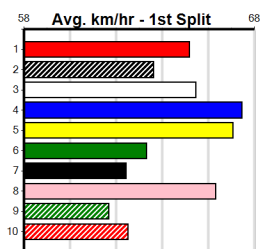

6

7

8

9

10

VIATEK DAMSELS DASH (1-3 WINS)

Distance: 460m, Race Type: Restricted Win, Total Prizemoney: \$2,925
1st: \$1,950, 2nd: \$600, 3rd: \$300, 4th: \$75

Watchdog Tips: