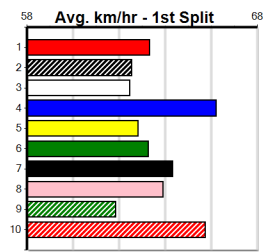

Warragul
10
6:09PM
(VIC time)

PHOTO MAN AT STUD DAMSELS DASH (1-3 W)

Distance: 460m, Race Type: Restricted Win, Total Prizemoney: $2,925
1st: $1,950, 2nd: $600, 3rd: $300, 4th: $75

Watchdog Tips: ☐ ☐ ☐ ☐ ☐ Bet: ☐

Form Box	Wgt	Dist	Track	Date	Time	BON	Margin	1st/2nd (Time)	PIR	Checked	Comment	WR	Split 1	S/P	Grade
OH LANA [6]															
BK Bitch Jan-22 Sire: BENALI Dam: LOUD LANA Trainer: Shane Richer (Boolarra)															
Owner(s): G Kearns															
Winning Distances: < 300m (0) 300 - 399m (0) 400 - 499m (2) 500 - 599m (0) 600 - 699m (0) > 700m (0)															
Winning Weights: 26.7(1) 27.0(1)															
5th (5)	26.9	515	SAN	R1	07-Mar-24	30.62	29.23	14.00	DUCKWORTH (29.69)	M/454	.	.	5.27	$23.50	MF
1st (3)	27.0	460	WGL	R2	28-Mar-24	26.27	25.74	0.50L	MIA MIGHTY (26.31)	M/111	.	SW	6.59	$1.60	T3-M
6th (4)	26.8	515	SAN	R2	18-Apr-24	30.77	29.79	12.00	LADY WILSON (29.93)	Q/2577	.	.	5.26	$21.00	X67
5th (1)	26.6	460	WGL	R4	23-Apr-24	26.74	25.67	13.00	MY MARGOT (25.87)	Q/223	.	.	6.68	$38.70	RWH
5th (6)	26.3	435	SLE	R3	28-Apr-24	25.40	24.19	10.00	MINTER HONOUR (24.73)	S/676	.	SW	5.45	$7.40	7
1st (6)	26.7	460	WGL	R5	18-Jul-24	26.21	26.21	2.50L	HAWKEYED KID (26.37)	Q/111	.	.	6.56	$3.40	X67
7th (5)	26.8	460	WGL	R3	23-Jul-24	26.85	25.66	10.00	READ THE ROOM (26.17)	M/567	.	.	6.72	$13.10	RW
3rd (2)	26.5	460	WGL	R5	26-Jul-24	26.60	25.84	6.50L	EMPTY YOUR MIND (26.18)	M/664	.	SW	6.87	$4.50	X67
Last 3 wins NOT included above															
Prize Best Starts Trk/Dts APM															

Form Box	Wgt	Dist	Track	Date	Time	BON	Margin	1st/2nd (Time)	PIR	Checked	Comment	WR	Split 1	S/P	Grade
WOODSIDE CRUISER [7]															
BKW Bitch Dec-21 Sire: MY REDEEMER Dam: AVA'S DREAM Trainer: Margaret Read (Woodside)															
Owner(s): M Read															
Winning Distances: < 300m (0) 300 - 399m (0) 400 - 499m (1) 500 - 599m (0) 600 - 699m (0) > 700m (0)															
Winning Weights: 25.8(1)															
6th (3)	25.9	350	TRA	R2	10-Jun-24	20.81	19.88	8.50L	SANDY BALE (20.24)	M/87	.	SW	6.98	$19.50	T3-RW
3rd (8)	25.9	400	WGL	R3	27-Jun-24	23.39	22.85	5.50L	OPRAH BALE (23.01)	M/23	.	.	8.59	$13.50	7
7th (1)	25.9	400	WGL	R10	04-Jul-24	23.82	23.04	12.00	URANA PANDA (23.04)	M/88	.	.	8.88	$36.70	7
2nd (1)	25.5	395	TRA	R3	08-Jul-24	22.56	22.32	1.25L	STRIKE IT RYKER (22.49)	Q/112	.	.	3.75	$23.50	7
2nd (2)	25.6	400	WGL	R3	11-Jul-24	23.67	23.08	1.00L	HAVANA BLUEBIRD (23.62)	Q/21	.	.	8.63	$10.60	T3-7
6th (6)	25.8	350	TRA	R2	15-Jul-24	20.85	20.27	8.50L	BANK ROBBER (20.27)	M/56	.	.	7.05	$18.90	T3-7
3rd (1)	25.6	435	SLE	R3	21-Jul-24	25.23	24.29	3.75L	ZIPPITY ZIPPIN' (24.98)	Q/233	.	.	5.33	$41.00	X67H
3rd (6)	25.7	435	SLE	R4	28-Jul-24	25.31	24.46	6.00L	RED ED (24.90)	M/433	.	.	5.41	$101.10	X67F
Last 3 wins NOT included above															
1st (4)	25.8	400	WGL	R3	11-Jan-24	23.16	22.45	1.25L	BIG FUDGE (23.24)	Q/22	.	.	8.49	$3.40	M
Prize Best Starts Trk/Dts APM