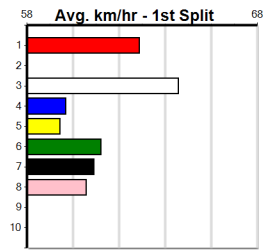

SPORTSBET NOBODY DOES IT EASIER

Distance: 460m, Race Type: Maiden, Total Prizemoney: $2,535
1st: $1,680, 2nd: $520, 3rd: $260, 4th: $75

Watchdog Tips: [ ] [ ] [ ] [ ] Bet: [ ]

LUNA MIKADO [M]
BK Bitch Jun-22
Owner(s): J AND J (SYN), M Barber, P Jones
Sire: SIDESHOW MARJEN Dam: LADY MIKADO
Trainer: Maria Barber (Hoddles Creek)
Winning Distances: < 300m (0) 300 - 399m (0) 400 - 499m (0) 500 - 599m (0) 600 - 699m (0) > 700m (0)
Winning Weights:
2nd (3) 28.6 460 WGL R1 25-Jun-24 26.19 25.61 4.25L HARVINGTON (25.90) M/222 6.66 $18.40 M
7th (4) 28.6 425 BEN R2 12-Jul-24 24.72 23.86 6.00L NACHO PROBLEM (24.33) M/687 6.75 $8.50 MH
2nd (2) 28.5 450 BAL R1 17-Jul-24 25.94 25.28 1.25L SHARAPOVA STAR (25.85) M/433 6.76 $3.40 M
2nd (3) 28.4 450 BAL R2 24-Jul-24 25.65 25.21 2.75L ASTON BAMFORD (25.46) M/333 6.83 $4.80 M
4th (8) 28.5 515 SAP R2 29-Jul-24 30.31 29.46 9.00L PAW EARNEST (29.69) M/2334 5.25 $7.10 MH
Last 3 wins NOT included above
Box History
Prize Best $1635.00 NBT
Starts 5-0-3-0
Trk/Dts 1-0-1-0
APM 1531

CAPRICORN ONE [M]
BK Dog Jul-22
Owner(s): C Brown
Sire: ASTON RUPEE Dam: WHAT A SURPRISE
Trainer: Graham Brown (Cardinia)
Winning Distances: < 300m (0) 300 - 399m (0) 400 - 499m (0) 500 - 599m (0) 600 - 699m (0) > 700m (0)
Winning Weights:
Last 3 wins NOT included above
Box History
Prize Best $0 FSH
Starts 0-0-0-0
Trk/Dts 0-0-0-0
APM 0

KAOS CONTROL [M]
BKW Dog Jul-21
Owner(s): GREG AND SONIA MURPHY (SYN), G Murphy, S Murphy
Sire: FERNANDO BALE Dam: EMPRESS ROSE
Trainer: Greg Murphy (Pearcedale)
Winning Distances: < 300m (0) 300 - 399m (0) 400 - 499m (0) 500 - 599m (0) 600 - 699m (0) > 700m (0)
Winning Weights:
2nd (6) 31.3 395 TRA R2 22-Nov-23 22.72 22.07 4.25L ZIPPING CLOONEY (22.43) S/754 4.01 $20.30 M
5th (5) 31.0 350 HVL R2 26-Nov-23 20.10 19.03 4.25L COYOTE SALT (19.81) M/3 6.73 $5.50 M
ST (-) 31.4 400 WGL 18-Jul-24 23.11 0.50L Trial Cleared M/11 1of4 . ST
4th (1) 31.3 435 SLE R3 24-Jul-24 25.36 24.44 3.00L PAW OLYMPIA (25.16) M/455 . W 5.40 $2.20 M
Last 3 wins NOT included above
Box History
Prize Best $570.00 FSH
Starts 3-0-1-0
Trk/Dts 0-0-0-0
APM 154

NEVER SOBER [M]
BK Bitch Mar-22
Owner(s): R Haines
Sire: MY REDEEMER Dam: BAG OF TRICKS
Trainer: Donna Dean (Nyora)
Winning Distances: < 300m (0) 300 - 399m (0) 400 - 499m (0) 500 - 599m (0) 600 - 699m (0) > 700m (0)
Winning Weights:
3rd (5) 23.8 350 TRA R1 03-Jun-24 20.74 20.25 4.75L RING ME LATER (20.43) M/33 6.94 $6.70 M
3rd (1) 23.9 350 TRA R1 10-Jun-24 20.85 19.88 8.00L DONATELLO ZEAL (20.29) M/45 6.91 $3.50 T3-M
6th (8) 24.1 450 TRA R2 14-Jun-24 25.66 25.09 8.50L HIGHLAND WARRIOR (25.09) Q/355 6.80 $47.20 RW
2nd (8) 24.0 395 TRA R1 21-Jun-24 22.85 22.01 0.75L OUT OF TRICKS (22.80) Q/444 3.92 $20.30 M
3rd (6) 24.4 435 SLE R1 26-Jun-24 25.46 24.20 6.50L CHECK IT OUT (25.01) M/653 5.57 $11.70 M
6th (1) 24.2 395 TRA R1 05-Jul-24 23.17 21.86 12.00 COOL WHITE (22.33) M/466 3.88 $19.20 M
3rd (2) 24.3 395 TRA R2 10-Jul-24 22.99 22.23 1.00L JUDGE JEBRYNAH (22.94) M/3443 3.83 $12.20 M
8th (2) 24.2 390 WBL R2 15-Jul-24 23.78 22.62 9.50L BIT MISTY (23.15) M/77 9.54 $9.10 M
Last 3 wins NOT included above
Box History
Prize Best $2260.00 NBT
Starts 24-0-3-5
Trk/Dts 2-0-0-0
APM 1499