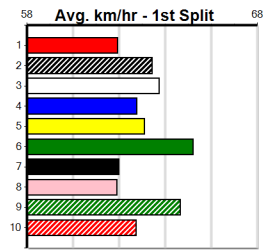

HARD STYLE RICO AT STUD

Distance: 460m, Race Type: Grade 5, Total Prizemoney: $2,925
1st: $1,950, 2nd: $600, 3rd: $300, 4th: $75

Watchdog Tips:

Bet:

Table with columns: Form Box, Wgt, Dist, Track, Date, Time, BON, Margin, 1st/2nd (Time), PIR, Checked, Comment, W/R, Split 1, S/P, Grade

COLLINDA AIR [5]
BK Bitch Sep-21 Sire: BERNARDO Dam: AUDACIOUS BELL
Owner(s): S Tyler
Trainer: Samuel Tyler (Boisdale)
Winning Distances: < 300m (0) 300 - 399m (0) 400 - 499m (3) 500 - 599m (1) 600 - 699m (0) > 700m (0)
Winning Weights: 27.4(2) 27.7(1) 27.9(1)
Race results table with columns: Rank, Box, Wgt, Dist, Track, Date, Time, BON, Margin, 1st/2nd (Time), PIR, Checked, Comment, W/R, Split 1, S/P, Grade

Box History table for COLLINDA AIR
Table with columns: Bx, 1st, 2nd, 3rd, 4th, 5th, 6th, 7th, 8th
Prize Best Starts Trk/Dts APM

AKINA CRUSADER [5]
BK Dog Jan-21 Sire: BERNARDO Dam: AKINA MOSS
Owner(s): TAMBO (SYN), S Mckay, J Rowley, D Mckay
Trainer: Phillip Rowley (Denison)
Winning Distances: < 300m (0) 300 - 399m (2) 400 - 499m (2) 500 - 599m (1) 600 - 699m (0) > 700m (0)
Winning Weights: 34.1(1) 34.6(1) 35.2(1) 35.8(2)
Race results table with columns: Rank, Box, Wgt, Dist, Track, Date, Time, BON, Margin, 1st/2nd (Time), PIR, Checked, Comment, W/R, Split 1, S/P, Grade

Box History table for AKINA CRUSADER
Table with columns: Bx, 1st, 2nd, 3rd, 4th, 5th, 6th, 7th, 8th
Prize Best Starts Trk/Dts APM

MISS SCOTCH LESS [5]
BK Bitch Nov-20 Sire: HOOKED ON SCOTCH Dam: ZALL GOOD
Owner(s): M Brown
Trainer: Maureen Brown (Loch)
Winning Distances: < 300m (0) 300 - 399m (1) 400 - 499m (2) 500 - 599m (1) 600 - 699m (0) > 700m (0)
Winning Weights: 25.3(2) 25.4(1) 25.8(1)
Race results table with columns: Rank, Box, Wgt, Dist, Track, Date, Time, BON, Margin, 1st/2nd (Time), PIR, Checked, Comment, W/R, Split 1, S/P, Grade

Box History table for MISS SCOTCH LESS
Table with columns: Bx, 1st, 2nd, 3rd, 4th, 5th, 6th, 7th, 8th
Prize Best Starts Trk/Dts APM

SPOT ON COLOUR [5]
WBE Dog Nov-21 Sire: WHISKEY RIOT Dam: COOLER COLOUR
Owner(s): JUST COLOUR (SYN), C Haigh, J Reynolds
Trainer: James Reynolds (Pearcedale)
Winning Distances: < 300m (0) 300 - 399m (1) 400 - 499m (4) 500 - 599m (0) 600 - 699m (0) > 700m (0)
Winning Weights: 31.3(1) 31.4(1) 31.7(1) 32.0(1) 32.3(1)
Race results table with columns: Rank, Box, Wgt, Dist, Track, Date, Time, BON, Margin, 1st/2nd (Time), PIR, Checked, Comment, W/R, Split 1, S/P, Grade

Box History table for SPOT ON COLOUR
Table with columns: Bx, 1st, 2nd, 3rd, 4th, 5th, 6th, 7th, 8th
Prize Best Starts Trk/Dts APM

INTERNAL AFFAIRS (NSW)[5]
BD Dog Sep-20 Sire: ZAMBORA BROCKIE Dam: NINO DE ORO
Owner(s): M Henderson
Trainer: Chloe Bowman (Kilmany)
Winning Distances: < 300m (0) 300 - 399m (0) 400 - 499m (2) 500 - 599m (10) 600 - 699m (0) > 700m (0)
Winning Weights: 30.0(1) 30.2(2) 30.8(1) 30.9(1) 31.2(1) 31.3(3) 31.4(1) 31.7(2)
Race results table with columns: Rank, Box, Wgt, Dist, Track, Date, Time, BON, Margin, 1st/2nd (Time), PIR, Checked, Comment, W/R, Split 1, S/P, Grade