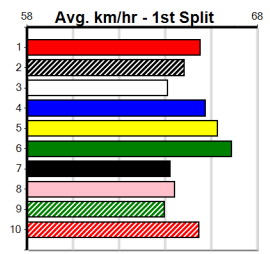

1

2

3

4

5

SPORTSBET GO THE BLUE DOG

Distance: 400m, Race Type: Grade 5, Total Prizemoney: \$2,925
1st: \$1,950, 2nd: \$600, 3rd: \$300, 4th: \$75

Watchdog Tips: