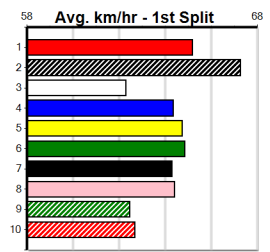

OAKS SUPER BOX FOR HIRE

Distance: 400m, Race Type: Mixed 4/5, Total Prizemoney: $3,360
1st: $2,250, 2nd: $690, 3rd: $345, 4th: $75

Watchdog Tips:

Bet:

Table with columns: Form Box, Wgt, Dist, Track, Date, Time, BON, Margin, 1st/2nd (Time), PIR, Checked, Comment, W/R, Split 1, S/P, Grade

MR. DRAMATIC [4]
BK Dog Oct-20 Sire: BERNARDO Dam: AEROPLANE JET
Owner(s): C Mackie
Trainer: Corey Mackie (Tooradin)
Winning Distances: < 300m (0) 300 - 399m (3) 400 - 499m (9) 500 - 599m (0) 600 - 699m (0) > 700m (0)
Box History table and Prize Best Starts table included.

CHAUVERO [5]
BK Dog May-22 Sire: SHIMA SHINE Dam: ITA LOUISA
Owner(s): S Toner
Trainer: Stephen Toner (Bunyip)
Winning Distances: < 300m (0) 300 - 399m (4) 400 - 499m (1) 500 - 599m (0) 600 - 699m (0) > 700m (0)
Box History table and Prize Best Starts table included.

PROJECTOR [5]
BK Dog Sep-20 Sire: BERNARDO Dam: SUNSET BELIEVER
Owner(s): R Bean
Trainer: Jessica Bean (Tinamba)
Winning Distances: < 300m (0) 300 - 399m (0) 400 - 499m (5) 500 - 599m (3) 600 - 699m (0) > 700m (0)
Box History table and Prize Best Starts table included.

OUR YOGI [4]
BE Dog Oct-21 Sire: FERNANDO BALE Dam: COURTING
Owner(s): J Gieschen
Trainer: Jennifer Gieschen (Valencia Cree)
Winning Distances: < 300m (0) 300 - 399m (0) 400 - 499m (4) 500 - 599m (0) 600 - 699m (0) > 700m (0)
Box History table and Prize Best Starts table included.

SHADOW'S SECRET [5]
BK Dog Jan-21 Sire: DUNDEE OSPREY Dam: JACQUI SHOSHONE
Owner(s): S Crawford
Trainer: Shona Crawford (Pearcedale)
Winning Distances: < 300m (0) 300 - 399m (0) 400 - 499m (3) 500 - 599m (3) 600 - 699m (0) > 700m (0)
Box History table and Prize Best Starts table included.

1

2

3

4

5