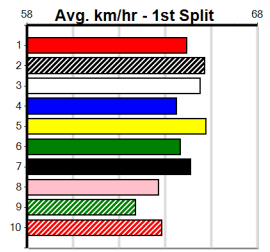

Owner(s):

Winning Distances: < 300m (0) 300 - 399m (0) 400 - 499m (0) 500 - 599m (0) 600 - 699m (0) > 700m (0)

Winning Weights:

Box History

BARN BAR FUNCTION ROOM

Distance: 460m, Race Type: Mixed 4/5, Total Prizemoney: \$3,360
1st: \$2,250, 2nd: \$690, 3rd: \$345, 4th: \$75