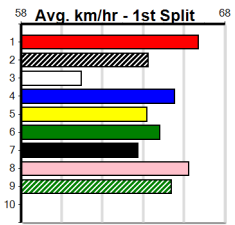

10
10:13PM
(VIC time)

HANRAHAN PLUMBING

Distance: 425m, Race Type: Grade 5, Total Prizemoney: $2,925
1st: $1,950, 2nd: $600, 3rd: $300, 4th: $75

Watchdog Tips: 0 0 0 0 Bet: .