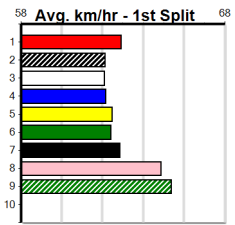

12
10:55PM

(VIC time)

AG TYRES & WHEELS

Distance: 425m, Race Type: Grade 5, Total Prizemoney: $2,925
1st: $1,950, 2nd: $600, 3rd: $300, 4th: $75

Watchdog Tips: 0 0 0 0 Bet: .