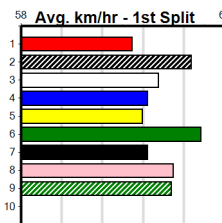

CAMPBELL'S COMMENTS

Distance: 425m, Race Type: Grade 5, Total Prizemoney: $2,925
1st: $1,950, 2nd: $600, 3rd: $300, 4th: $75

Watchdog Tips: **0 0 0 0** Bet: **.**