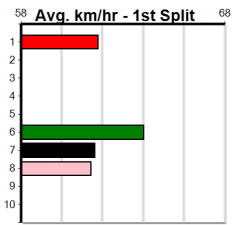

Bendigo

HIP POCKET BENDIGO

Distance: 425m, Race Type: Maiden, Total Prizemoney: $2,535
1st: $1,680, 2nd: $520, 3rd: $260, 4th: $75

2

7:25PM
(VIC time)

Watchdog Tips: **0** **0** **0** **0** Bet: _____

Form	Box	Weight	Dist	Track	Date	Time	BON	Margin	1st/2nd (Time)	PIR	Checked	Comment	W/R	Split 1	S/P	Grade
1																
BEAST POWER [M]																
BD	D				Jan-22											
BEAST UNLEASHED KUNG FU HUSTLE																
Trainer: Alfred Debattista (Sedgwick)																
3rd (7) 38.7 425 BEN R2 31-May-24 24.62 23.72 4.25LLIFE'S LESSON (24.32) M/322 . . . 6.76 $4.00 M																
Owner(s): A Debattista																
<table border="1"> <thead> <tr><th colspan="8">Winning Boxes</th></tr> <tr><th>1</th><th>2</th><th>3</th><th>4</th><th>5</th><th>6</th><th>7</th><th>8</th></tr> </thead> <tbody> <tr><td>Prize</td><td></td><td></td><td></td><td></td><td></td><td></td><td></td></tr> <tr><td>Best</td><td></td><td></td><td></td><td></td><td></td><td></td><td></td></tr> <tr><td>Starts</td><td></td><td></td><td></td><td></td><td></td><td></td><td></td></tr> <tr><td>Trk/Dst</td><td></td><td></td><td></td><td></td><td></td><td></td><td></td></tr> <tr><td>APM</td><td></td><td></td><td></td><td></td><td></td><td></td><td></td></tr> </tbody> </table>																
2																
SOLO MAN [M]																
F	D				Oct-22											
FERAL FRANKY NORDEGREN																
Trainer: Aaron Debattista (Toolleen)																
Owner(s): A Debattista																
<table border="1"> <thead> <tr><th colspan="8">Winning Boxes</th></tr> <tr><th>1</th><th>2</th><th>3</th><th>4</th><th>5</th><th>6</th><th>7</th><th>8</th></tr> </thead> <tbody> <tr><td>Prize</td><td></td><td></td><td></td><td></td><td></td><td></td><td></td></tr> <tr><td>Best</td><td></td><td></td><td></td><td></td><td></td><td></td><td></td></tr> <tr><td>Starts</td><td></td><td></td><td></td><td></td><td></td><td></td><td></td></tr> <tr><td>Trk/Dst</td><td></td><td></td><td></td><td></td><td></td><td></td><td></td></tr> <tr><td>APM</td><td></td><td></td><td></td><td></td><td></td><td></td><td></td></tr> </tbody> </table>																
3																
COWBOY COLD [M]																
BD	D				Nov-22											
BELLA INFRARED MEPUNGA MOLLY																
Trainer: William Donlon (Burnbank)																
Owner(s): G Farrugia																
<table border="1"> <thead> <tr><th colspan="8">Winning Boxes</th></tr> <tr><th>1</th><th>2</th><th>3</th><th>4</th><th>5</th><th>6</th><th>7</th><th>8</th></tr> </thead> <tbody> <tr><td>Prize</td><td></td><td></td><td></td><td></td><td></td><td></td><td></td></tr> <tr><td>Best</td><td></td><td></td><td></td><td></td><td></td><td></td><td></td></tr> <tr><td>Starts</td><td></td><td></td><td></td><td></td><td></td><td></td><td></td></tr> <tr><td>Trk/Dst</td><td></td><td></td><td></td><td></td><td></td><td></td><td></td></tr> <tr><td>APM</td><td></td><td></td><td></td><td></td><td></td><td></td><td></td></tr> </tbody> </table>																
4																
GREYSYND LARRY [M]																
BK	D				Aug-22											
BLACK MAGIC OPAL PROMOTE																
Trainer: Michael Chilcott (Heathcote)																
Owner(s): Greysynd Racing (SYN), W Owen, J Chilcott, A Long																
<table border="1"> <thead> <tr><th colspan="8">Winning Boxes</th></tr> <tr><th>1</th><th>2</th><th>3</th><th>4</th><th>5</th><th>6</th><th>7</th><th>8</th></tr> </thead> <tbody> <tr><td>Prize</td><td></td><td></td><td></td><td></td><td></td><td></td><td></td></tr> <tr><td>Best</td><td></td><td></td><td></td><td></td><td></td><td></td><td></td></tr> <tr><td>Starts</td><td></td><td></td><td></td><td></td><td></td><td></td><td></td></tr> <tr><td>Trk/Dst</td><td></td><td></td><td></td><td></td><td></td><td></td><td></td></tr> <tr><td>APM</td><td></td><td></td><td></td><td></td><td></td><td></td><td></td></tr> </tbody> </table>																
5																
*** VACANT BOX ***																
Trainer:																
Owner(s):																
6																
KRAKEN WHISKY [M]																
F	D				Jan-23											
ASTON RUPEE KRAKEN DOLL																
Trainer: Kevin Eyles (Murchison)																
4th (4) 31.6 450 SHP R2 22-Jul-24 25.70 24.95 11.00LNEEDFUL (24.95) M/444 . . . 6.83 $14.20 M																
Owner(s): EYLES (SYN), K Eyles, H Eyles, D Eyles