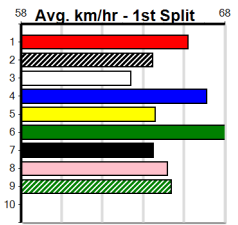

Bendigo

SHIMA SHINE AT STUD

Distance: 425m, Race Type: Mixed 4/5, Total Prizemoney: $3,360
1st: $2,250, 2nd: $690, 3rd: $345, 4th: $75

6

8:49PM
(VIC time)

Watchdog Tips: **0 0 0 0** Bet: .