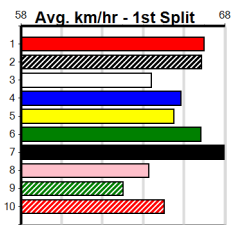

SPORTSBET FINAL (1-4 WINS)

Distance: 425m, Race Type: Restricted Win Final, Total Prizemoney: $3,360
1st: $2,250, 2nd: $690, 3rd: $345, 4th: $75

5

8:28PM

(VIC time)

Watchdog Tips: **0** **0** **0** **0** Bet: **0**