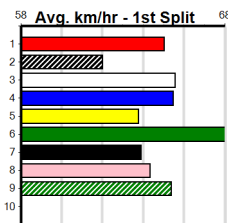

SPORTSBET NOBODY DOES IT EASIER

Distance: 425m, Race Type: Grade 5, Total Prizemoney: $2,925

1st: $1,950, 2nd: $600, 3rd: $300, 4th: $75

Watchdog Tips: 0 0 0 0

Bet: .