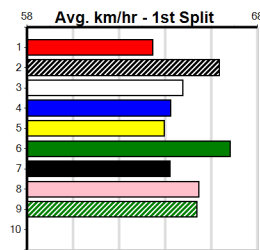

CAMPBELL'S COMMENTS

Distance: 425m, Race Type: Grade 5, Total Prizemoney: $2,925
1st: $1,950, 2nd: $600, 3rd: $300, 4th: $75

Watchdog Tips:

Bet:

Form Box Wgt Dist Track Date Time BON Margin 1st/2nd (Time) PIR Checked Comment W/R Split 1 S/P Grade

HIGHER FORCE [5]
BD Dog Apr-22 Sire: FERAL FRANKY Dam: XTREME NOTICE
Owner(s): A Debattista
Trainer: Aaron Debattista (Toolleen)
Winning Distances: < 300m (0) 300 - 399m (0) 400 - 499m (3) 500 - 599m (0) 600 - 699m (0) > 700m (0)
Winning Weights: 35.0(1) 35.2(1) 35.3(1)
Box History table and Prize Best info.

SHA TIN KING [5]
WBK Dog Jan-22 Sire: ORSON ALLEN Dam: OUR MAGIC TURBO
Owner(s): SPIKEY (SYN), T Wark, S Evans
Trainer: Thomas Wark (Rushworth)
Winning Distances: < 300m (0) 300 - 399m (3) 400 - 499m (3) 500 - 599m (0) 600 - 699m (0) > 700m (0)
Winning Weights: 26.7(1) 26.9(2) 27.0(1) 27.2(1) 27.3(1)
Box History table and Prize Best info.

FERGUS BALE (NSW)[5]
BK Dog Nov-21 Sire: DYNA VILLA Dam: HADEEL BALE
Owner(s): L Harris
Trainer: Luke Harris (Devon Meadows)
Winning Distances: < 300m (0) 300 - 399m (1) 400 - 499m (5) 500 - 599m (0) 600 - 699m (0) > 700m (0)
Winning Weights: 33.9(1) 34.2(1) 34.6(1) 34.9(1) 36.0(2)
Box History table and Prize Best info.

CRUSOE MAGIC [5]
WBK Dog Apr-21 Sire: WHISKEY RIOT Dam: LEKTRA MISS
Owner(s): J Abela
Trainer: Jeffrey Abela (Echuca)
Winning Distances: < 300m (0) 300 - 399m (1) 400 - 499m (2) 500 - 599m (1) 600 - 699m (0) > 700m (0)
Winning Weights: 27.9(1) 29.7(1) 29.8(1) 30.0(1)
Box History table and Prize Best info.

OBSTROPALOUS (WA)[5]
BK Dog Sep-20 Sire: AUSSIE INFRARED Dam: MISS AMERICA
Owner(s): D Bewley
Trainer: Debbie Bewley (Pentland Hills)
Winning Distances: < 300m (0) 300 - 399m (0) 400 - 499m (1) 500 - 599m (14) 600 - 699m (1) > 700m (0)
Winning Weights: 36.5(1) 36.6(1) 36.7(1) 36.9(1) 37.0(1) 37.1(1) 37.2(3) 37.3(3) 37.4(2) 37.5(1) 38.3(1)
Box History table and Prize Best info.

1

2

3

4

5