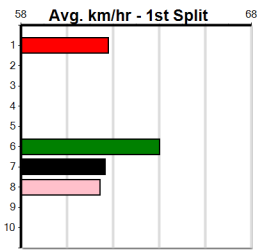

Bendigo

2

7:25PM

(VIC time)

HIP POCKET BENDIGO

Distance: 425m, Race Type: Maiden, Total Prizemoney: $2,535
1st: $1,680, 2nd: $520, 3rd: $260, 4th: $75

Watchdog Tips: ☐ ☐ ☐ ☐ ☐ **Bet:**

Form Box	Wgt	Dist	Track	Date	Time	BON	Margin	1st/2nd (Time)	PIR	Checked	Comment	WR	Split 1	S/P	Grade	
1	BEAST POWER [M]															
	BD	Dog		Jan-22												
	Sire: BEAST UNLEASHED			Dam: KUNG FU HUSTLE			Trainer: Alfred Debattista (Sedgwick)									
	Owner(s): A Debattista															
	Winning Distances: < 300m (0) 300 - 399m (0) 400 - 499m (0) 500 - 599m (0) 600 - 699m (0) > 700m (0)															
	Winning Weights:															
	3rd (7)	38.7	425	BEN	R2	31-May-24	24.62	23.72	4.25L	LIFE'S LESSON (24.32)	M/322			6.76	$4.00	M
	Last 3 wins NOT included above															
	<table border="1"> <thead> <tr><th>Bx</th><th>1st</th><th>2nd</th><th>3rd</th><th>4th</th><th>5th</th><th>6th</th><th>7th</th><th>8th</th></tr> </thead> <tbody> <tr><td>1</td><td></td><td></td><td></td><td></td><td></td><td></td><td></td><td></td></tr> <tr><td>2</td><td></td><td></td><td></td><td></td><td></td><td></td><td></td><td></td></tr> <tr><td>3</td><td></td><td></td><td></td><td></td><td></td><td></td><td></td><td></td></tr> <tr><td>4</td><td></td><td></td><td></td><td></td><td></td><td></td><td></td><td></td></tr> <tr><td>5</td><td></td><td></td><td></td><td></td><td></td><td></td><td></td><td></td></tr> <tr><td>6</td><td></td><td></td><td></td><td></td><td></td><td></td><td></td><td></td></tr> <tr><td>7</td><td></td><td></td><td>1</td><td></td><td></td><td></td><td></td><td></td></tr> <tr><td>8</td><td></td><td></td><td></td><td></td><td></td><td></td><td></td><td></td></tr> <tr><td>Prize Best</td><td></td><td></td><td></td><td></td><td></td><td>$260.00</td><td></td><td></td></tr> <tr><td>Starts</td><td></td><td></td><td></td><td></td><td></td><td>NBT</td><td></td><td></td></tr> <tr><td>Trk/Dts</td><td></td><td></td><td></td><td></td><td></td><td>1-0-0-1</td><td></td><td></td></tr> <tr><td>APM</td><td></td><td></td><td></td><td></td><td></td><td>1-0-0-1</td><td></td><td>208</td></tr> </tbody> </table>															
	2	SOLO MAN [M]														
F		Dog		Oct-22												
Sire: FERAL FRANKY			Dam: NORDEGREN			Trainer: Aaron Debattista (Toolleen)										
Owner(s): A Debattista																
Winning Distances: < 300m (0) 300 - 399m (0) 400 - 499m (0) 500 - 599m (0) 600 - 699m (0) > 700m (0)																
Winning Weights:																
Last 3 wins NOT included above																
<table border="1"> <thead> <tr><th>Bx</th><th>1st</th><th>2nd</th><th>3rd</th><th>4th</th><th>5th</th><th>6th</th><th>7th</th><th>8th</th></tr> </thead> <tbody> <tr><td>1</td><td></td><td></td><td></td><td></td><td></td><td></td><td></td><td></td></tr> <tr><td>2</td><td></td><td></td><td></td><td></td><td></td><td></td><td></td><td></td></tr> <tr><td>3</td><td></td><td></td><td></td><td></td><td></td><td></td><td></td><td></td></tr> <tr><td>4</td><td></td><td></td><td></td><td></td><td></td><td></td><td></td><td></td></tr> <tr><td>5</td><td></td><td></td><td></td><td></td><td></td><td></td><td></td><td></td></tr> <tr><td>6</td><td></td><td></td><td></td><td></td><td></td><td></td><td></td><td></td></tr> <tr><td>7</td><td></td><td></td><td></td><td></td><td></td><td></td><td></td><td></td></tr> <tr><td>8</td><td></td><td></td><td></td><td></td><td></td><td></td><td></td><td></td></tr> <tr><td>Prize Best</td><td></td><td></td><td></td><td></td><td></td><td>$0.00</td><td></td><td></td></tr> <tr><td>Starts</td><td></td><td></td><td></td><td></td><td></td><td>FSH</td><td></td><td></td></tr> <tr><td>Trk/Dts</td><td></td><td></td><td></td><td></td><td></td><td>0-0-0-0</td><td></td><td></td></tr> <tr><td>APM</td><td></td><td></td><td></td><td></td><td></td><td>0-0-0-0</td><td></td><td>0</td></tr> </tbody> </table>																
3		COWBOY COLD [M]														
		BD	Dog		Nov-22											
	Sire: BELLA INFRARED			Dam: MEPUNGA MOLLY			Trainer: William Donlon (Burnbank)									
	Owner(s): G Farrugia															
	Winning Distances: < 300m (0) 300 - 399m (0) 400 - 499m (0) 500 - 599m (0) 600 - 699m (0) > 700m (0)															
	Winning Weights:															
	Last 3 wins NOT included above