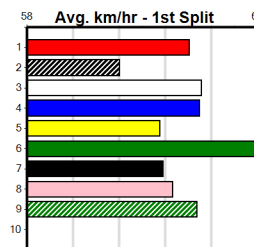

SPORTSBET NOBODY DOES IT EASIER

Distance: 425m, Race Type: Grade 5, Total Prizemoney: $2,925
1st: $1,950, 2nd: $600, 3rd: $300, 4th: $75

Watchdog Tips: [ ] [ ] [ ] [ ] Bet: [ ]

COOPER SUMMER [5]
BD Dog Nov-21 Sire: ORSON ALLEN Dam: SUMMER SKYE
Owner(s): K Ashton
Trainer: Kevin Ashton (Charlton)
Winning Distances: < 300m (0) 300 - 399m (0) 400 - 499m (4) 500 - 599m (0) 600 - 699m (0) > 700m (0)
Winning Weights: 28.2(1) 29.3(1) 29.4(1) 29.6(1)
Box History table and Prize Best Starts table included.

MY BOY HARVEY [5]
BK Dog Aug-21 Sire: SHIMA SHINE Dam: MEPUNGA MIDGET
Owner(s): S Bunchusri
Trainer: Donna Knight (Talbot)
Winning Distances: < 300m (0) 300 - 399m (1) 400 - 499m (4) 500 - 599m (0) 600 - 699m (0) > 700m (0)
Winning Weights: 32.3(2) 32.5(1) 33.0(1) 33.6(1)
Box History table and Prize Best Starts table included.

3 SYDNEY SHOW [5]
LTFW Dog Sep-21 Sire: FERNANDO BALE Dam: SUPER TORA
Owner(s): D Bunn
Trainer: Ronald Rogers (Long Gully)
Winning Distances: < 300m (0) 300 - 399m (0) 400 - 499m (6) 500 - 599m (3) 600 - 699m (0) > 700m (0)
Winning Weights: 31.9(1) 32.1(2) 32.3(2) 32.4(1) 32.5(1) 32.7(2)
Box History table and Prize Best Starts table included.

4 RED SHIRAZ [5]
RF Dog Feb-22 Sire: FERNANDO BALE Dam: GOLDEN SHIRAZ
Owner(s): P Ellis
Trainer: Paul Ellis (Heathcote)
Winning Distances: < 300m (0) 300 - 399m (0) 400 - 499m (3) 500 - 599m (0) 600 - 699m (0) > 700m (0)
Winning Weights: 30.1(1) 30.2(1) 30.4(1)
Box History table and Prize Best Starts table included.

5 BROADSIDE [5]
F Dog Dec-20 Sire: KONOMI Dam: CALL ME BUBBLES
Owner(s): BEV AND DANIEL (SYN), B Pell, D Pell
Trainer: Daniel Pell (Toolleen)
Winning Distances: < 300m (0) 300 - 399m (1) 400 - 499m (9) 500 - 599m (0) 600 - 699m (0) > 700m (0)
Winning Weights: 35.0(2) 35.2(1) 35.3(2) 35.6(2) 35.8(2) 36.3(1)
Box History table and Prize Best Starts table included.