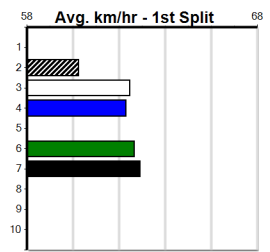

Distance: 425m, Race Type: Maiden, Total Prizemoney: $2,535
1st: $1,680, 2nd: $520, 3rd: $260, 4th: $75

Watchdog Tips:

Bet:

Form Box	Wgt	Dist	Track	Date	Time	BON	Margin	1st/2nd (Time)	PIR	Checked	Comment	WR	Split 1	S/P	Grade

1

ASTON JOSIE [M]
BK Bitch Mar-22 Sire: FERNANDO BALE Dam: ASTON DINNIGAN Trainer: Glenn Campbell (Anakie)
Owner(s): R Borda
Winning Distances: < 300m (0) 300 - 399m (0) 400 - 499m (0) 500 - 599m (0) 600 - 699m (0) > 700m (0)
Winning Weights:

Bx	1st	2nd	3rd	4th	5th	6th	7th	8th
1								
2								
3								
4								
5								
6								
7								
8								

Last 3 wins NOT included above

Prize Best								$0
Starts								FSH
Trk/Dts								0-0-0-0
APM								0-0-0-0

2

LIBRA COURT [M]
BK Bitch Oct-22 Sire: FERNANDO BALE Dam: SUB ROSA Trainer: Sheila Donlon (Burnbank)
Owner(s): KRAMERICA (SYN), G Farrugia, W Gallagher
Winning Distances: < 300m (0) 300 - 399m (0) 400 - 499m (0) 500 - 599m (0) 600 - 699m (0) > 700m (0)
Winning Weights:

Bx	1st	2nd	3rd	4th	5th	6th	7th	8th
1								
2								
3								
4								
5								
6								
7								
8			1					

Last 3 wins NOT included above

Prize Best								$260.00
Starts								FSH
Trk/Dts								1-0-0-1
APM								0-0-0-0

3

ZIPPING BOGART (NSW)[M]
BD Dog Sep-22 Sire: ASTON RUPEE Dam: ZIPPING TAYLA Trainer: Dallan Klemke (Lara)
Owner(s): Hallinan Hallinan (SYN), M Hallinan, F Hallinan
Winning Distances: < 300m (0) 300 - 399m (0) 400 - 499m (0) 500 - 599m (0) 600 - 699m (0) > 700m (0)
Winning Weights:

Bx	1st	2nd	3rd	4th	5th	6th	7th	8th
1								
2			1					
3								
4								
5								
6								
7								
8			1					

Last 3 wins NOT included above

Prize Best								$780.00
Starts								NBT
Trk/Dts								2-0-1-1
APM								1-0-0-1

4

SPARKLE PANTS [M]
LTF Bitch Aug-21 Sire: HARD STYLE RICO Dam: FAUN FLAME Trainer: Carol Jackson (Neilborough)
Owner(s): Sparkle Racing (SYN), M Dennis, C Dennis
Winning Distances: < 300m (0) 300 - 399m (0) 400 - 499m (0) 500 - 599m (0) 600 - 699m (0) > 700m (0)
Winning Weights:

Bx	1st	2nd	3rd	4th	5th	6th	7th	8th
1				1				1
2						1	1	
3		1		1	1			
4			3	1	1			1
5			1			2		
6				1				
7								1
8		3						1

Last 3 wins NOT included above

Prize Best								$2510.00
Starts								NBT
Trk/Dts								23-0-4-4
APM								1-0-0-0

5

*** VACANT BOX ***
Sire: Dam: Trainer:
Owner(s):
Winning Distances: < 300m (0) 300 - 399m (0) 400 - 499m (0) 500 - 599m (0) 600 - 699m (0) > 700m (0)
Winning Weights:

Box History