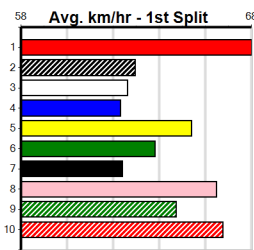

AVARD CIVIL

Distance: 425m, Race Type: Mixed 6/7, Total Prizemoney: $2,925
1st: $1,950, 2nd: $600, 3rd: $300, 4th: $75

Watchdog Tips: [ ] [ ] [ ] [ ] Bet: [ ]

SLICK NICK [7] BK Dog Dec-22 Sire: AUSSIE INFRARED Dam: FREYA THE SLAYER
Owner(s): KANE IT (SYN), R Bloomfield, K Ralston Trainer: Roger Bloomfield (Benalla)
Winning Distances: < 300m (0) 300 - 399m (1) 400 - 499m (0) 500 - 599m (0) 600 - 699m (0) > 700m (0)
Winning Weights: 34.4(1)
1st (1) 34.4 350 HVL R1 07-Jul-24 19.52 19.16 2.50L MY POOH BEAR (19.70) M/2 SW 6.66 $5.40 M
3rd (4) 34.0 350 HVL R3 14-Jul-24 19.65 19.35 1.00L LUXFORD (19.59) M/1 6.59 $2.90 X67
5th (5) 34.3 350 HVL R3 28-Jul-24 19.96 19.29 8.50L LUXFORD (19.38) M/8 6.94 $3.00 X67
Box History: [Table with columns Bx, 1st, 2nd, 3rd, 4th, 5th, 6th, 7th, 8th]
Prize Best Starts Trk/Dts APM: $1980.00 FSH 3-1-0-1 0-0-0-0 1980

ZIPPING POITIER (NSW)[7] BD Dog Sep-22 Sire: ASTON RUPEE Dam: ZIPPING TAYLA
Owner(s): Hallinan Hallinan (SYN), M Hallinan, F Hallinan Trainer: Dallan Klemke (Lara)
Winning Distances: < 300m (0) 300 - 399m (0) 400 - 499m (1) 500 - 599m (0) 600 - 699m (0) > 700m (0)
Winning Weights: 33.1(1)
1st (2) 33.1 400 GEL R1 19-Jul-24 23.13 22.49 2.00L PAW LAUREN (23.27) M/21 8.71 $7.00 M
2nd (8) 33.3 435 SLE R3 28-Jul-24 25.08 24.46 3.00L LITTLE MEG (24.88) M/222 5.38 $10.60 X67
Box History: [Table with columns Bx, 1st, 2nd, 3rd, 4th, 5th, 6th, 7th, 8th]
Prize Best Starts Trk/Dts APM: $2280.00 FSH 2-1-1-0 0-0-0-0 2280

CHESTER CAMPBELL [6] BK Dog Mar-22 Sire: TOMMY SHELBY Dam: IN BLUE JEANS
Owner(s): AMSTEL (SYN), P Craig, L Jennings, N Tracy Trainer: Peter Craig (Langwarrin)
Winning Distances: < 300m (0) 300 - 399m (0) 400 - 499m (2) 500 - 599m (0) 600 - 699m (0) > 700m (0)
Winning Weights: 34.7(1) 35.1(1)
5th (7) 34.8 400 WGL R2 12-Mar-24 23.63 22.55 7.00L ALIZES (23.15) M/77 8.83 $12.60 MH
6th (7) 34.6 425 BEN R10 24-Mar-24 24.39 23.42 6.50L SUPER SEQUIOA (23.94) M/566 6.87 $22.20 MH
1st (7) 35.1 400 WGL R1 30-Mar-24 22.92 22.74 2.25L ARCHER ONE (23.08) M/43 8.58 $2.60 M
2nd (8) 34.5 400 GEL R2 09-Apr-24 22.81 22.46 3.25L ORBIT BALE (22.60) M/55 8.66 $7.70 X67H
1st (5) 34.7 460 WGL R9 13-Apr-24 26.39 25.95 1.00L SPECIAL FAITH (26.44) M/533 6.92 $3.70 X67
4th (5) 34.7 525 MEP R3 01-May-24 30.73 29.74 12.00 CABAO LAPIS (29.89) S/5555 W 5.28 $17.30 X67H
4th (3) 35.0 500 BEN R5 29-May-24 28.49 28.33 2.50L ZELDA FAROS (28.33) M/633 SW 6.87 $3.10 T3-RW
Box History: [Table with columns Bx, 1st, 2nd, 3rd, 4th, 5th, 6th, 7th, 8th]
Prize Best Starts Trk/Dts APM: $2445.00 NBT 7-2-1-0 1-0-0-0 1267