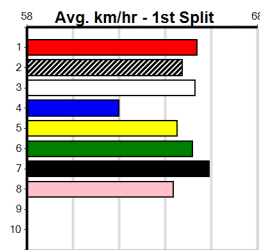

GRAY'S BENDIGO

Distance: 500m, Race Type: Mixed 4/5, Total Prizemoney: $3,875
1st: $2,600, 2nd: $800, 3rd: $400, 4th: $75

Watchdog Tips:

Bet:

Form Box Wgt Dist Track Date Time BON Margin 1st/2nd (Time) PIR Checked Comment W/R Split 1 S/P Grade

ALLEY OOP [4]
BK Bitch Dec-21
Owner(s): K Pitt
Sire: SUPERIOR PANAMA Dam: GEMILLY
Trainer: Garry George (Beulah)
Winning Distances: < 300m (0) 300 - 399m (0) 400 - 499m (4) 500 - 599m (1) 600 - 699m (0) > 700m (0)
Winning Weights: 27.7(1) 27.8(2) 27.9(2)

Box History
Bx 1st 2nd 3rd 4th 5th 6th 7th 8th
Prize Best Starts Trk/Dts APM

ELSA JAY [4]
BD Bitch May-21
Owner(s): D Jarvis
Sire: HOOKSY Dam: LEAVE ME OUT
Trainer: Donald Jarvis (Sydenham)
Winning Distances: < 300m (0) 300 - 399m (2) 400 - 499m (5) 500 - 599m (1) 600 - 699m (0) > 700m (0)
Winning Weights: 29.7(1) 29.9(1) 30.0(1) 30.1(1) 30.3(2) 31.0(1) 31.1(1)

Box History
Bx 1st 2nd 3rd 4th 5th 6th 7th 8th
Prize Best Starts Trk/Dts APM

ROJO SILVER FOX (NSW)[5]
BK Dog May-20
Owner(s): P Bartlett
Sire: MOREIRA Dam: ALANNA BANANA
Trainer: Vivianne Giles (Bamawm)
Winning Distances: < 300m (0) 300 - 399m (1) 400 - 499m (9) 500 - 599m (5) 600 - 699m (0) > 700m (0)
Winning Weights: 32.8(1) 33.0(2) 33.1(4) 33.2(2) 33.3(3) 33.4(2) 33.7(1)

Box History
Bx 1st 2nd 3rd 4th 5th 6th 7th 8th
Prize Best Starts Trk/Dts APM

RAPIDFIRE DENZEL [5]
BK Dog Apr-22
Owner(s): Just for us (SYN), B Hare, C Allen
Sire: FABREGAS Dam: WYNBURN LUCIFER
Trainer: Claire Allen (Greendale)
Winning Distances: < 300m (0) 300 - 399m (1) 400 - 499m (3) 500 - 599m (0) 600 - 699m (0) > 700m (0)
Winning Weights: 35.8(1) 36.1(2) 36.5(1)

Box History
Bx 1st 2nd 3rd 4th 5th 6th 7th 8th
Prize Best Starts Trk/Dts APM

EVERGLADE [5]
F Dog Dec-20
Owner(s): BEV AND DANIEL (SYN), B Pell, D Pell
Sire: KONOMI Dam: CALL ME BUBBLES
Trainer: Beverley Pell (Toolleen)
Winning Distances: < 300m (0) 300 - 399m (2) 400 - 499m (3) 500 - 599m (1) 600 - 699m (0) > 700m (0)
Winning Weights: 33.2(1) 33.3(2) 33.6(1) 34.2(1) 34.7(1)

Box History
Bx 1st 2nd 3rd 4th 5th 6th 7th 8th
Prize Best Starts Trk/Dts APM

1

2

3

4

5