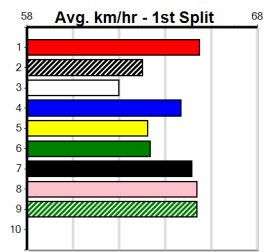

PETER BROWN CUSTOM HOMES

Distance: 425m, Race Type: Grade 5, Total Prizemoney: $2,925
1st: $1,950, 2nd: $600, 3rd: $300, 4th: $75

Watchdog Tips:

Bet:

Form Box	Wgt	Dist	Track	Date	Time	BON	Margin	1st/2nd (Time)	PIR	Checked	Comment	WR	Split 1	S/P	Grade

1 RIPPER RILEY [5]

BD Dog Mar-22 Sire: ASTON DEE BEE Dam: WHITE AMBUSH
Owner(s): J Hooke
Winning Distances: < 300m (0) 300 - 399m (2) 400 - 499m (2) 500 - 599m (0) 600 - 699m (0) > 700m (0)
Winning Weights: 32.7(1) 32.8(1) 32.9(1) 33.1(1)

2nd (8) 32.6 410 HOR R11 16-Apr-24 23.53 23.10 0.50L CHARLIE CALAMARI (23.50) M/33 . . . SW . 10.49 $3.10 5
2nd (8) 32.4 410 HOR R5 23-Apr-24 23.61 23.26 3.00L BRIGHT MOON (23.41) M/44 . . . . . 10.72 $4.10 5
4th (2) 32.5 410 HOR R11 30-Apr-24 23.62 23.20 2.50L GRAY ELLIOT (23.46) M/34 . . . . . 10.42 $2.30 5
5th (7) 32.6 410 HOR R10 07-May-24 23.62 23.12 4.50L INTEX BALE (23.31) M/55 . . . . . 10.58 $8.70 5
6th (5) 32.5 425 BEN R12 17-May-24 24.50 23.88 3.75L CRUSOE RICO (24.24) M/556 . . . . . 6.64 $6.30 5
8th (6) 32.5 425 BEN R12 24-May-24 24.63 23.90 8.50L ANOTHER NANDO (24.07) M/247 . . . . . 6.59 $5.50 5H
3rd (2) 32.2 390 SHP R12 22-Jul-24 22.41 22.04 2.25L BEAR LEE CRIME (22.27) M/34 . . . . . 8.63 $4.40 5
6th (8) 32.1 390 SHP R11 29-Jul-24 22.53 22.01 5.50L KRAKEN TURBO (22.16) M/56 . . . . . 8.65 $4.60 5

Last 3 wins NOT included above

1st (3) 32.8 390 SHP R2 12-Feb-24 22.24 22.01 4.25L FRANK GRIMES (22.53) M/11 . . . . . 8.48 $11.60 X67
1st (1) 33.1 410 HOR R4 20-Feb-24 23.40 23.21 0.50L TINKER JACK (23.43) Q/11 . . . . . 10.23 $2.20 X67
1st (2) 32.9 425 BEN R4 10-Apr-24 24.29 24.18 6.00L CHASING BOODIE (24.68) M/111 . . . SW . 6.60 $1.70 T3-5

Box History

Bx	1st	2nd	3rd	4th	5th	6th	7th	8th
1	1	1	1	1				
2	1		1	1				
3	1				2			
4		1						
5	1				1	1		
6							2	1
7				2				
8		3				1		

Prize Best Starts Trk/Dts APM $9805.00 24.29(3)-8/3/24 23-4-5-1 5-1-0-0 4131