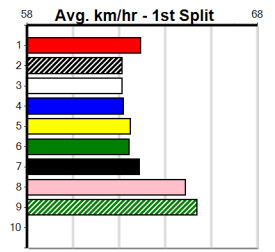

Bendigo
12
10:55PM
(VIC time)

AG TYRES & WHEELS

Distance: 425m, Race Type: Grade 5, Total Prizemoney: $2,925
1st: $1,950, 2nd: $600, 3rd: $300, 4th: $75

Watchdog Tips: ☐ ☐ ☐ ☐ ☐ Bet:

Form Box	Wgt	Dist	Track	Date	Time	BON	Margin	1st/2nd (Time)	PIR	Checked	Comment	WR	Split 1	S/P	Grade
KIPPY BALE (NSW)[5]															
BK	Bitch		Aug-20		Sire: ORSON ALLEN			Dam: DYNA HADRIA			Trainer: Adam Norris (Girgarre)				
Owner(s): D Lappin															
Winning Distances: < 300m (0) 300 - 399m (1) 400 - 499m (16) 500 - 599m (1) 600 - 699m (0) > 700m (0)															
Winning Weights: 26.1(2) 26.2(1) 26.3(1) 26.5(3) 26.7(2) 26.8(2) 26.9(1) 27.2(2) 27.5(1) 27.6(1) 27.9(1) 28.0(1)															
7th (5)	26.6	450	SHP	R8	13-May-24	25.75	25.06	8.50L DOCHERTY (25.19)	Q/668	.	.	W	6.79	$42.30	X45
7th (2)	26.5	450	SHP	R8	20-May-24	25.98	25.27	11.00 POWER OUT (25.27)	M/677	.	.	.	7.11	$47.60	X45
5th (1)	26.6	390	BAL	R5	09-Jun-24	22.88	22.34	5.50L PERFECT WILLOW (22.49)	M/46	.	.	W	8.71	$4.10	T3-5
3rd (3)	26.5	390	SHP	R5	17-Jun-24	22.42	21.85	2.25L FOUND A SPOT (22.27)	Q/22	.	.	.	8.51	$24.20	5
5th (6)	26.3	390	SHP	R9	24-Jun-24	22.45	21.92	6.00L BLACK SAINT (22.05)	M/44	.	.	.	8.80	$17.20	5
5th (6)	26.3	425	BEN	R8	28-Jun-24	24.66	23.73	5.50L CALL ME MARLEY (24.30)	M/777	.	.	.	6.91	$42.40	FFA
3rd (6)	26.1	300	HVL	R4	05-Jul-24	17.19	16.98	3.00L INSENSITIVE (16.98)	M/3	.	.	.	3.97	$6.80	T3-5
7th (1)	26.1	350	HVL	R6	10-Jul-24	20.51	19.62	11.00 MYALL MANNERED (19.74)	S/6	.	.	.	6.89	$4.20	T3-5
Last 3 wins NOT included above															
1st (8)	27.6	400	GEL	R11	09-Sep-23	22.52	22.34	1.25L CHAPEL ROAD (22.60)	M/11	.	.	.	8.35	$3.30	5
1st (7)	27.9	450	SHP	R7	03-Nov-23	25.34	25.21	8.00L GRACIOUS GIFT (25.88)	M/111	.	.	.	6.59	$2.20	5
1st (8)	28.0	450	TRA	R8	06-Apr-24	25.20	25.20	4.25L CATCH THE OUTLAW (25.49)	M/111	.	.	.	6.71	$2.80	5

Box	1st	2nd	3rd	4th	5th	6th	7th	8th
1	2	2	2	2	2	2	2	2
2	2	3	2	1	1	1	4	
3	1	3	1	1	1		1	
4	1	3	3				3	
5	3	1	1	4	2	1	1	
6	2	4	2	4	4	1		
7	6	1	1	2	1	1	1	
8	3	1	1	2				
Prize	$55119.38							
Best	23.83(7)-2/12/22							
Starts	87-18-12-16							
Trk/Dts	9-1-0-2							
APM	3736