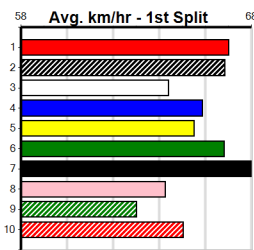

SPORTSBET FINAL (1-4 WINS)

Distance: 425m, Race Type: Restricted Win Final, Total Prizemoney: $3,360
1st: $2,250, 2nd: $690, 3rd: $345, 4th: $75

Watchdog Tips:

Bet:

Form Box Wgt Dist Track Date Time BON Margin 1st/2nd (Time) PIR Checked Comment WR Split 1 S/P Grade

MAX PEARL [4]
WBD Bitch Mar-22 Sire: HOOKED ON SCOTCH Dam: BOBBY SOXER
Owner(s): M McClelland
Trainer: Mark McClelland (Lovely Banks)
Winning Distances: < 300m (0) 300 - 399m (0) 400 - 499m (4) 500 - 599m (0) 600 - 699m (0) > 700m (0)
Winning Weights: 31.2(1) 31.3(1) 31.6(1) 32.0(1)
Race results table with columns for rank, weight, sex, track, date, time, BON, margin, 1st/2nd, PIR, checked, comment, WR, split, S/P, grade.

Box History table for MAX PEARL [4] showing performance across different box positions (1-8) and splits (1st-8th).

NOCTILUCENT [5]
BE Bitch Dec-21 Sire: BARCIA BALE Dam: PYROCUMULUS
Owner(s): Fluffy Side Up (SYN), A Onley, P Onley
Trainer: Jack Osborne (Avalon)
Winning Distances: < 300m (0) 300 - 399m (1) 400 - 499m (3) 500 - 599m (0) 600 - 699m (0) > 700m (0)
Winning Weights: 24.9(1) 27.0(1) 27.5(2)
Race results table with columns for rank, weight, sex, track, date, time, BON, margin, 1st/2nd, PIR, checked, comment, WR, split, S/P, grade.

Box History table for NOCTILUCENT [5] showing performance across different box positions (1-8) and splits (1st-8th).

MATCHING MOTORS [4]
BD Dog Mar-22 Sire: FERNANDO BALE Dam: ANASTASIA
Owner(s): K Osborne
Trainer: Anthony Azzopardi (Rowsley)
Winning Distances: < 300m (0) 300 - 399m (0) 400 - 499m (5) 500 - 599m (0) 600 - 699m (0) > 700m (0)
Winning Weights: 29.7(2) 29.8(1) 30.1(1) 30.6(1)
Race results table with columns for rank, weight, sex, track, date, time, BON, margin, 1st/2nd, PIR, checked, comment, WR, split, S/P, grade.

Box History table for MATCHING MOTORS [4] showing performance across different box positions (1-8) and splits (1st-8th).

MYRNIONG STORM (NSW)[5]
BE Dog May-22 Sire: WOW Dam: LET'S WIN MEISHA
Owner(s): T Kingcott
Trainer: Anthony Azzopardi (Rowsley)
Winning Distances: < 300m (0) 300 - 399m (1) 400 - 499m (2) 500 - 599m (0) 600 - 699m (0) > 700m (0)
Winning Weights: 32.2(2) 32.6(1)
Race results table with columns for rank, weight, sex, track, date, time, BON, margin, 1st/2nd, PIR, checked, comment, WR, split, S/P, grade.

Box History table for MYRNIONG STORM (NSW)[5] showing performance across different box positions (1-8) and splits (1st-8th).

ON THE BEER [3]
BE Dog May-22 Sire: AUSSIE INFRARED Dam: JOKARE
Owner(s): G Glass
Trainer: Robert Glass (Kyabram)
Winning Distances: < 300m (0) 300 - 399m (0) 400 - 499m (5) 500 - 599m (0) 600 - 699m (0) > 700m (0)
Winning Weights: 33.3(1) 33.6(1) 34.2(1) 34.4(1) 34.5(1)
Race results table with columns for rank, weight, sex, track, date, time, BON, margin, 1st/2nd, PIR, checked, comment, WR, split, S/P, grade.

Box History table for ON THE BEER [3] showing performance across different box positions (1-8) and splits (1st-8th).