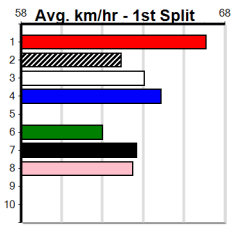

BYERS ELECTRICAL VETERANS (250+ RA

Distance: 390m, Race Type: S/E Veteran, Total Prizemoney: $2,925
1st: $1,950, 2nd: $600, 3rd: $300, 4th: $75

12

6:36PM

(VIC time)

Watchdog Tips:

0 0 0 0

Bet:

Form	Box	Weight	Dist	Track	Date	Time	BON	Margin	1st/2nd (Time)	PIR	Checked	Comment	W/R	Split 1	S/P	Grade

1 TOMIDA [5]
BK D Jan-20 MY REDEEMER SUMMER NIGHTS
Trainer: Jennifer Thorpe (Arthurs Creek)
7th (2) 33.3 350 HVL R10 21-Jul-24 19.52 19.12 4.00LBEAR LEE BANDIT (19.25) M/6 6.65 $36.60 VET
3rd (5) 33.5 350 HVL R8 02-Aug-24 19.49 19.11 5.50LASTON SCORCHER (19.11) M/4 6.66 $13.50 T3-5
6th (4) 33.1 460 WGL R8 06-Aug-24 26.43 25.64 3.00LHIERARCHY (26.22) M/555 6.64 $27.30 5
4th (6) 33.1 400 WGL R12 13-Aug-24 22.96 22.43 4.25LEXALTED (22.68) S/53 8.55 $43.80 VET
Owner(s): EBAYER PLUM (SYN), D Plumridge, M Ebeyer, T Sando, R Stock, A Stock

Winning Boxes

1	2	3	4	5	6	7	8
1	3	1	1	1			
Prize	$43,082.50						
Best	FSTD						
Starts	93-7-20-20						
Trk/Dst	0-0-0-0						
APM	$5144						

ENG GEL 2024-08-23

2 SLINGSHOT BRUNO [5]
RF D Mar-20 BARCIA BALE SLINGSHOT GYPSY
Trainer: Jordan Mcquillen (Lara)
2nd (7) 33.2 390 WBL R9 29-Jul-24 22.48 22.35 2.00LMYOLA THUNDER (22.35) M/22 8.83 $5.00 5
6th (4) 33.3 435 SLE R12 04-Aug-24 25.20 24.36 8.00LZAPPER BALE (24.66) M/666 5.54 $13.00 5
5th (7) 33.3 425 BEN R12 09-Aug-24 24.71 23.88 6.00LZAPATRON (24.32) M/544 6.81 $25.50 5
6th (4) 33.4 435 SLE R11 14-Aug-24 25.17 24.45 10.00LSWIFTY GIRL (24.50) M/767 5.54 $16.10 5
Owner(s): FISHOUNDS (SYN), D Fisher, S Fisher

Winning Boxes

1	2	3	4	5	6	7	8
2	3	1	1	3	2	2	5
Prize	$31,345.00						
Best	22.68						
Starts	110-19-9-11						
Trk/Dst	5-0-0-0						
APM	$3896						

3 CARAJILLO [5]
F D Feb-20 ZAMBORA BROCKIE SMITTEN
Trainer: Scott Stefanos (Longwood)
3rd (7) 34.5 390 SHP R10 11-Jul-24 22.76 22.09 4.75LKABUTO BALE (22.43) M/34 8.65 $3.20 T3-5
1st (1) 34.8 390 SHP R3 25-Jul-24 22.57 22.20 2.00CLARA STELLA (22.70) M/21 8.66 $2.70 T3-5
6th (1) 34.8 390 SHP R12 01-Aug-24 22.61 22.17 6.50LOUR GIRL ROXY (22.17) M/35 8.60 $3.10 T3-5
1st (5) 35.1 390 SHP R5 22-Aug-24 22.80 22.33 0.05LTONIC'S GIRL (22.80) M/53 8.67 $5.50 T3-5
Owner(s): N Darragh

Winning Boxes

1	2	3	4	5	6	7	8
2	4	3	2	1	1	1	3
Prize	$40,110.00						
Best	22.05						
Starts	78-17-8-13						
Trk/Dst	15-3-1-4						
APM	$5301						

4 OUR FABIO [5]
BE D Jul-19 COSMIC RUMBLE SWEET SPUD
Trainer: Wayne Hooke (Huntly)
3rd (2) 33.3 410 HOR R2 09-Jul-24 23.77 22.97 3.5LSEATS TWO (23.54) Q/33 10.70 $3.40 5
6th (1) 33.2 425 BEN R5 12-Jul-24 24.57 23.86 7.00LSTROMBOLI (24.11) M/346 6.64 $12.30 VET
1st (2) 33.3 425 BEN R6 20-Jul-24 24.13 24.13 5.50LOGOGO SKYE (24.50) M/111 6.55 $5.50 X45
5th (6) 33.5 390 SHP R3 29-Jul-24 22.62 22.01 7.00LASTON COOPER (22.16) M/45 8.70 $4.60 VET
Owner(s): S Davis

Winning Boxes

1	2	3	4	5	6	7	8
4	3	4	2	2	1	1	6
Prize	$109,665.00						
Best	22.20						
Starts	118-29-18-16						
Trk/Dst	5-1-0-1						
APM	$7069						

5 *** VACANT BOX ***
Trainer:
Owner(s):