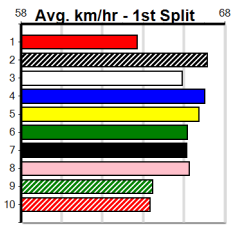

10

6:02PM
(VIC time)

Watchdog Tips: **0 0 0 0** Bet: .