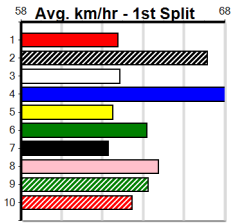

MMS ACCESS

Distance: 390m, Race Type: Mixed 6/7, Total Prizemoney: $2,925
1st: $1,950, 2nd: $600, 3rd: $300, 4th: $75

9

5:40PM
(VIC time)

Watchdog Tips: **0** **0** **0** **0** Bet: .