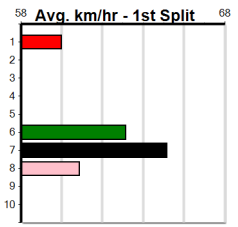

Shepparton

SPORTSBET HT2

Distance: 390m, Race Type: Maiden Heat, Total Prizemoney: $2,535
1st: $1,680, 2nd: $520, 3rd: $260, 4th: $75

2

3:27PM

(VIC time)

Watchdog Tips:

0 0 0 0

Bet:

Form	Box	Weight	Dist	Track	Date	Time	BON	Margin	1st/2nd (Time)	PIR	Checked	Comment	W/R	Split 1	S/P	Grade	
1 PAW KATTIA (NSW)[M]																	
BD	B				Nov-22		FERAL FRANKY		DYNA WINTER								
Trainer: Mark Delbridge (Balliang)																	
T	(1)	25.9	400	GEL	R2	19-Jul-24	0.00	22.49	JUNGLE FIREBALL (22.99)	S/88	.	V0	.	9.79	$3.70	M	
ST	(-)	25.6	400	GEL		13-Aug-24		23.15	0.01L Trial Cleared	M	.	1of1	.	.	$.	ST	
3rd	(8)	25.7	390	BAL	R1	21-Aug-24	22.73	22.10	2.00LMORAINIE HOPE (22.59)	Q/35	.	.	.	8.70	$3.90	M	
Owner(s): B Wheeler																	
<table border="1" style="width:100%; border-collapse: collapse;"> <thead> <tr><th colspan="8">Winning Boxes</th></tr> <tr><th>1</th><th>2</th><th>3</th><th>4</th><th>5</th><th>6</th><th>7</th><th>8</th></tr> </thead> <tbody> <tr><td>Prize</td><td></td><td></td><td></td><td></td><td></td><td></td><td></td></tr> <tr><td>Best</td><td></td><td></td><td></td><td></td><td></td><td></td><td></td></tr> <tr><td>Starts</td><td></td><td></td><td></td><td></td><td></td><td></td><td></td></tr> <tr><td>Trk/Dst</td><td></td><td></td><td></td><td></td><td></td><td></td><td></td></tr> <tr><td>APM</td><td></td><td></td><td></td><td></td><td></td><td></td><td></td></tr> </tbody> </table>																	
2 RUN CLIFF RUN [M]																	
BK	D				Dec-22		AUSSIE INFRARED		IT'S A FRENZY								
Trainer: Michael Chilcott (Heathcote)																	
Owner(s): G Sprod																	
<table border="1" style="width:100%; border-collapse: collapse;"> <thead> <tr><th colspan="8">Winning Boxes</th></tr> <tr><th>1</th><th>2</th><th>3</th><th>4</th><th>5</th><th>6</th><th>7</th><th>8</th></tr> </thead> <tbody> <tr><td>Prize</td><td></td><td></td><td></td><td></td><td></td><td></td><td></td></tr> <tr><td>Best</td><td></td><td></td><td></td><td></td><td></td><td></td><td></td></tr> <tr><td>Starts</td><td></td><td></td><td></td><td></td><td></td><td></td><td></td></tr> <tr><td>Trk/Dst</td><td></td><td></td><td></td><td></td><td></td><td></td><td></td></tr> <tr><td>APM</td><td></td><td></td><td></td><td></td><td></td><td></td><td></td></tr> </tbody> </table>																	
3 PAW HARRY (NSW)[M]																	
DKBD	D				Dec-22		BERNARDO		HADARAH BALE								
Trainer: Mark Delbridge (Balliang)																	
Owner(s): B Wheeler																	
<table border="1" style="width:100%; border-collapse: collapse;"> <thead> <tr><th colspan="8">Winning Boxes</th></tr> <tr><th>1</th><th>2</th><th>3</th><th>4</th><th>5</th><th>6</th><th>7</th><th>8</th></tr> </thead> <tbody> <tr><td>Prize</td><td></td><td></td><td></td><td></td><td></td><td></td><td></td></tr> <tr><td>Best</td><td></td><td></td><td></td><td></td><td></td><td></td><td></td></tr> <tr><td>Starts</td><td></td><td></td><td></td><td></td><td></td><td></td><td></td></tr> <tr><td>Trk/Dst</td><td></td><td></td><td></td><td></td><td></td><td></td><td></td></tr> <tr><td>APM</td><td></td><td></td><td></td><td></td><td></td><td></td><td></td></tr> </tbody> </table>																	
4 MANYARA ICON [M]																	
BK	B				Oct-22		MEPUNGA BLAZER		SERENGETI ICON								
Trainer: Marien Sullivan (East Shepparton)																	
Owner(s): Sullivan Sullivan (SYN), R Sullivan, M Sullivan																	
<table border="1" style="width:100%; border-collapse: collapse;"> <thead> <tr><th colspan="8">Winning Boxes</th></tr> <tr><th>1</th><th>2</th><th>3</th><th>4</th><th>5</th><th>6</th><th>7</th><th>8</th></tr> </thead> <tbody> <tr><td>Prize</td><td></td><td></td><td></td><td></td><td></td><td></td><td></td></tr> <tr><td>Best</td><td></td><td></td><td></td><td></td><td></td><td></td><td></td></tr> <tr><td>Starts</td><td></td><td></td><td></td><td></td><td></td><td></td><td></td></tr> <tr><td>Trk/Dst</td><td></td><td></td><td></td><td></td><td></td><td></td><td></td></tr> <tr><td>APM</td><td></td><td></td><td></td><td></td><td></td><td></td><td></td></tr> </tbody> </table>																	
5 *** VACANT BOX ***																	
Trainer:																	
Owner(s):																	
6 DARRA SAPPHIRE [M]																	
BK	B				Dec-21		AZKABAN		DARRA DAWNNE								
Trainer: Jenny Weber (Darraweit Guim)																	
3rd	(6)	29.0	425	BEN	R1	12-Jul-24	24.77	23.86	3.5LEVIE'S PROMISE (24.54)	M/523	.	.	.	6.75	$10.70	MH	
3rd	(4)	29.2	390	SHP	R2	25-Jul-24	22.77	22.20	1.25LDOOKIE GIBLET (22.68)	M/55	.	.	.	8.92	$3.60	T3-M	
2nd	(2)	29.2	390	SHP	R2	01-Aug-24	22.69	22.17	0.25LBLACK SERIES (22.68)	Q/21	.	.	.	8.51	$3.40	T3-M	

ENG BEN 2024-08-23