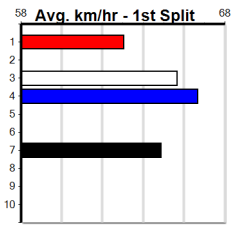

# SPORTSBET HT3

Distance: 390m, Race Type: Maiden Heat, Total Prizemoney: \$2,535  
1st: \$1,680, 2nd: \$520, 3rd: \$260, 4th: \$75