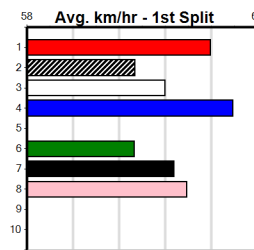

TOP CAT VIDEO VETERANS (250+ RANK)

4

4:04PM

(VIC time)

Distance: 390m, Race Type: S/E Veteran, Total Prizemoney: $2,925
1st: $1,950, 2nd: $600, 3rd: $300, 4th: $75

Watchdog Tips: [ ] [ ] [ ] [ ] Bet: [ ]

Form Box Wgt Dist Track Date Time BON Margin 1st/2nd (Time) PIR Checked Comment WR Split 1 S/P Grade

1

OX THE MAN [4]

BK Dog Aug-20 **Sire: MY REDEEMER** **Dam: SHOUT OUT LOUD**

Trainer: Brian Brown (Axdedale)

Owner(s): Send It (SYN), T Downie, S O'connor, B Brown
Winning Distances: < 300m (0) 300 - 399m (4) 400 - 499m (8) 500 - 599m (7) 600 - 699m (0) > 700m (0)

Winning Weights: 33.5(1) 33.6(1) 33.7(1) 33.8(1) 33.9(2) 34.0(1) 34.1(1) 34.2(1) 34.3(1) 34.4(2) 34.5(1) 34.6(1) 34.7(1)

Table with columns: Rank, Wgt, Dist, Track, Date, Time, BON, Margin, 1st/2nd (Time), PIR, Checked, Comment, WR, Split 1, S/P, Grade. Includes race results for OX THE MAN.

Last 3 wins NOT included above

Table with columns: Rank, Wgt, Dist, Track, Date, Time, BON, Margin, 1st/2nd (Time), PIR, Checked, Comment, WR, Split 1, S/P, Grade. Includes additional race results for OX THE MAN.

Box History
Table with columns: Bx, 1st, 2nd, 3rd, 4th, 5th, 6th, 7th, 8th. Includes Prize Best Starts Trk/Dts APM.

2

SPRING AMMO (SA)[4]

BK Dog Jan-20 **Sire: SPRING GUN** **Dam: SPRING GRACE**

Trainer: Lisa Delbridge (Balliang)

Owner(s): G Black
Winning Distances: < 300m (0) 300 - 399m (12) 400 - 499m (19) 500 - 599m (4) 600 - 699m (0) > 700m (0)

Winning Weights: 32.0(1) 32.3(1) 32.4(1) 32.5(3) 32.6(3) 32.7(1) 32.8(4) 33.0(5) 33.4(1) 33.6(1) 33.7(1) 33.8(1) 33.9(1)

Table with columns: Rank, Wgt, Dist, Track, Date, Time, BON, Margin, 1st/2nd (Time), PIR, Checked, Comment, WR, Split 1, S/P, Grade. Includes race results for SPRING AMMO.

Last 3 wins NOT included above

Table with columns: Rank, Wgt, Dist, Track, Date, Time, BON, Margin, 1st/2nd (Time), PIR, Checked, Comment, WR, Split 1, S/P, Grade. Includes additional race results for SPRING AMMO.

Box History
Table with columns: Bx, 1st, 2nd, 3rd, 4th, 5th, 6th, 7th, 8th. Includes Prize Best Starts Trk/Dts APM.

3

BEAR LEE CRIME [4]

BD Bitch Feb-20 **Sire: BLACK BEAR LEE** **Dam: INMATE**

Trainer: Adele Powell (Stanhope)

Owner(s): A Powell
Winning Distances: < 300m (0) 300 - 399m (5) 400 - 499m (0) 500 - 599m (0) 600 - 699m (0) > 700m (0)

Winning Weights: 28.3(1) 28.7(1) 28.8(1) 28.9(1) 29.0(1)

Table with columns: Rank, Wgt, Dist, Track, Date, Time, BON, Margin, 1st/2nd (Time), PIR, Checked, Comment, WR, Split 1, S/P, Grade. Includes race results for BEAR LEE CRIME.

Last 3 wins NOT included above

Table with columns: Rank, Wgt, Dist, Track, Date, Time, BON, Margin, 1st/2nd (Time), PIR, Checked, Comment, WR, Split 1, S/P, Grade. Includes additional race results for BEAR LEE CRIME.

Box History
Table with columns: Bx, 1st, 2nd, 3rd, 4th, 5th, 6th, 7th, 8th. Includes Prize Best Starts Trk/Dts APM.

4

BERN'S ABILITY [5]

BK Dog Dec-19 **Sire: RAW ABILITY** **Dam: KRAKEN ROSE**

Trainer: Thomas Wark (Rushworth)

Owner(s): T Wark
Winning Distances: < 300m (0) 300 - 399m (17) 400 - 499m (11) 500 - 599m (0) 600 - 699m (0) > 700m (0)