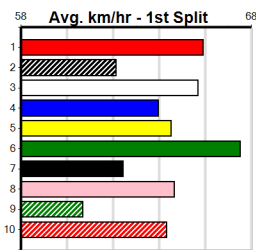

SHEPP CITY FENCING

Distance: 450m, Race Type: Grade 5, Total Prizemoney: $2,925
1st: $1,950, 2nd: $600, 3rd: $300, 4th: $75

Watchdog Tips:

Bet:

Table with columns: Form Box, Wgt, Dist, Track, Date, Time, BON, Margin, 1st/2nd (Time), PIR, Checked, Comment, WR, Split 1, S/P, Grade

CAUSING RUBBLE [5]
BEW Dog Apr-22 Sire: AUSSIE INFRARED Dam: SPEEDY BOSS
Owner(s): Barney Rubble syndicate (SYN), J Gordon, G Rudd, J Markham, W Telford, D Erdman
Trainer: Julia Creed (Graytown)
Box History table and Prize Best Starts Trk/Dts APM

RAPIDFIRE SERENA [5]
BK Bitch Jan-21 Sire: BARCIA BALE Dam: WYNBURN LUCIFER
Owner(s): Just for us (SYN), B Hare, C Allen
Trainer: Claire Allen (Greendale)
Box History table and Prize Best Starts Trk/Dts APM

HOT SUMMER SKY [5]
BD Bitch May-22 Sire: KOBLLENZ Dam: SUMMER NIGHTS
Owner(s): THOR-PLUM (SYN), J Thorpe, J Thorpe, D Plumridge, T Sando, A Stock, R Stock
Trainer: Jodi Thorpe (Arthurs Creek)
Box History table and Prize Best Starts Trk/Dts APM

DETRIOT [5]
BK Dog Nov-21 Sire: FLYING RICCIARDO Dam: FLOWING
Owner(s): D Burkett
Trainer: Darren Burkett (Girgarre)
Box History table and Prize Best Starts Trk/Dts APM

LITTLE PEG [5]
BD Bitch Jan-21 Sire: FERNANDO BALE Dam: VELOSO
Owner(s): BARTOLO AND EARL (SYN), R Bartolo, C Earl, G Bartolo
Trainer: Darren Kee (Lara)
Box History table and Prize Best Starts Trk/Dts APM