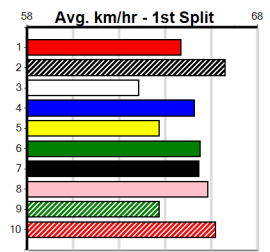

GPP LASER3300

Distance: 390m, Race Type: Grade 5, Total Prizemoney: $2,925
1st: $1,950, 2nd: $600, 3rd: $300, 4th: $75

Watchdog Tips:

Bet:

Form Box Wgt Dist Track Date Time BON Margin 1st/2nd (Time) PIR Checked Comment W/R Split 1 S/P Grade

NORTHERN REGIE [5]
BK Dog Feb-21 Sire: HOOKSY Dam: CINNAMON ROSE
Owner(s): R Rogers
Trainer: Ronald Rogers (Long Gully)
Winning Distances: < 300m (0) 300 - 399m (7) 400 - 499m (2) 500 - 599m (0) 600 - 699m (0) > 700m (0)
Winning Weights: 31.7(1) 32.0(1) 32.4(2) 32.7(1) 33.0(1) 33.2(2) 33.3(1)
Box History table and Prize Best information.

TROPIC MAN [5]
BK Dog Apr-22 Sire: SHIMA SHINE Dam: SCOTTISH PRIDE
Owner(s): M Perry
Trainer: Jye Formosa (Heathcote)
Winning Distances: < 300m (0) 300 - 399m (6) 400 - 499m (1) 500 - 599m (0) 600 - 699m (0) > 700m (0)
Winning Weights: 39.2(1) 39.6(1) 39.7(2) 39.8(2) 40.1(1)
Box History table and Prize Best information.

RAPIDFIRE FOREST [5]
BK Dog Jan-21 Sire: BARCIA BALE Dam: WYNBURN LUCIFER
Owner(s): Just for us (SYN), B Hare, C Allen
Trainer: Claire Allen (Greendale)
Winning Distances: < 300m (0) 300 - 399m (6) 400 - 499m (8) 500 - 599m (0) 600 - 699m (0) > 700m (0)
Winning Weights: 34.4(1) 34.8(1) 34.9(2) 35.0(1) 35.2(1) 35.3(1) 35.5(2) 35.6(1) 35.7(2) 35.9(1) 36.2(1)
Box History table and Prize Best information.

BIG SOLOMONA [5]
BK Dog Feb-22 Sire: HOUDINI BOY Dam: ELUSIVE ANAKE
Owner(s): FISHOUNDS (SYN), D Fisher, S Fisher
Trainer: Darren Fisher (Lara)
ENG WBL 2024-08-22
Winning Distances: < 300m (0) 300 - 399m (2) 400 - 499m (1) 500 - 599m (0) 600 - 699m (0) > 700m (0)
Winning Weights: 35.3(1) 35.4(2)
Box History table and Prize Best information.

BLUE TICK NELSON [5]
BK Dog Apr-21 Sire: COLLISION Dam: ZARA'S ENTITY
Owner(s): J Chilcott
Trainer: Julie Chilcott (Heathcote)
Winning Distances: < 300m (0) 300 - 399m (0) 400 - 499m (7) 500 - 599m (0) 600 - 699m (0) > 700m (0)
Winning Weights: 31.3(1) 31.7(3) 31.8(1) 31.9(1) 32.1(1)
Box History table and Prize Best information.

1

2

3

4

5