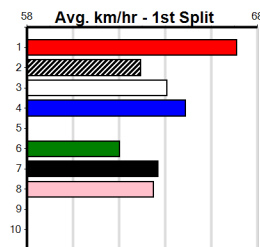

BYERS ELECTRICAL VETERANS (250+ RANK)

Distance: 390m, Race Type: S/E Veteran, Total Prizemoney: $2,925
1st: $1,950, 2nd: $600, 3rd: $300, 4th: $75

Watchdog Tips: [ ] [ ] [ ] [ ] Bet: [ ]

Form Box Wgt Dist Track Date Time BON Margin 1st/2nd (Time) PIR Checked Comment WR Split 1 S/P Grade

1

TOMIDA [5]

BK Dog Jan-20 Sire: MY REDEEMER Dam: SUMMER NIGHTS
Owner(s): EBAYER PLUM (SYN), D Plumridge, M Ebeyer, T Sando, R Stock, A Stock
Trainer: Jennifer Thorpe (Arthurs Creek)
ENG GEL 2024-08-23

Winning Distances: < 300m (0) 300 - 399m (0) 400 - 499m (4) 500 - 599m (3) 600 - 699m (0) > 700m (0)

Winning Weights: 32.1(1) 32.2(2) 32.3(2) 33.2(1) 33.4(1)

Table with columns: Rank, Wgt, Dist, Track, Date, Time, BON, Margin, 1st/2nd (Time), PIR, Checked, Comment, WR, Split 1, S/P, Grade. Includes race results for 8th, 3rd, 2nd, 3rd, 7th, 3rd, 6th, 4th.

Last 3 wins NOT included above

Table with columns: Rank, Wgt, Dist, Track, Date, Time, BON, Margin, 1st/2nd (Time), PIR, Checked, Comment, WR, Split 1, S/P, Grade. Includes race results for 1st, 1st, 1st.

Box History table with columns: Bx, 1st, 2nd, 3rd, 4th, 5th, 6th, 7th, 8th. Includes Prize Best Starts, Trk/Dts, APM.

2

SLINGSHOT BRUNO [5]

RF Dog Mar-20 Sire: BARCIA BALE Dam: SLINGSHOT GYPSY
Owner(s): FISHOUNDS (SYN), D Fisher, S Fisher
Trainer: Jordan Mcquillen (Lara)

Winning Distances: < 300m (0) 300 - 399m (8) 400 - 499m (11) 500 - 599m (0) 600 - 699m (0) > 700m (0)

Winning Weights: 31.8(1) 32.0(2) 32.5(1) 32.7(2) 32.8(2) 32.9(2) 33.0(2) 33.1(3) 33.3(2) 33.5(1) 34.2(1)

Table with columns: Rank, Wgt, Dist, Track, Date, Time, BON, Margin, 1st/2nd (Time), PIR, Checked, Comment, WR, Split 1, S/P, Grade. Includes race results for 6th, 5th, 3rd, 1st, 2nd, 6th, 5th, 6th.

Last 3 wins NOT included above

Table with columns: Rank, Wgt, Dist, Track, Date, Time, BON, Margin, 1st/2nd (Time), PIR, Checked, Comment, WR, Split 1, S/P, Grade. Includes race results for 1st, 1st, 1st.

Box History table with columns: Bx, 1st, 2nd, 3rd, 4th, 5th, 6th, 7th, 8th. Includes Prize Best Starts, Trk/Dts, APM.

3

CARAJILLO [5]

F Dog Feb-20 Sire: ZAMBORA BROCKIE Dam: SMITTEN
Owner(s): N Darragh
Trainer: Scott Stefanos (Longwood)

Winning Distances: < 300m (0) 300 - 399m (7) 400 - 499m (10) 500 - 599m (0) 600 - 699m (0) > 700m (0)

Winning Weights: 32.8(1) 33.0(2) 33.8(1) 33.9(2) 34.0(1) 34.2(3) 34.4(1) 34.5(1) 34.6(2) 34.8(1) 34.9(1) 35.1(1)

Table with columns: Rank, Wgt, Dist, Track, Date, Time, BON, Margin, 1st/2nd (Time), PIR, Checked, Comment, WR, Split 1, S/P, Grade. Includes race results for 5th, 5th, 6th, 3rd, 3rd, 6th, 1st, 6th, 1st.

Last 3 wins NOT included above

Table with columns: Rank, Wgt, Dist, Track, Date, Time, BON, Margin, 1st/2nd (Time), PIR, Checked, Comment, WR, Split 1, S/P, Grade. Includes race results for 1st, 1st, 1st.

Box History table with columns: Bx, 1st, 2nd, 3rd, 4th, 5th, 6th, 7th, 8th. Includes Prize Best Starts, Trk/Dts, APM.

4

OUR FABIO [5]

BE Dog Jul-19 Sire: COSMIC RUMBLE Dam: SWEET SPUD
Owner(s): S Davis
Trainer: Wayne Hooke (Huntly)

Winning Distances: < 300m (0) 300 - 399m (4) 400 - 499m (16) 500 - 599m (8) 600 - 699m (1) > 700m (0)