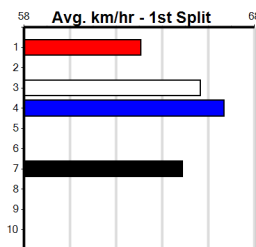

10 * NO RESERVE *****
 Sire: Dam: Trainer:
 Owner(s):
 Winning Distances: < 300m (0) 300 - 399m (0) 400 - 499m (0) 500 - 599m (0) 600 - 699m (0) > 700m (0)
 Winning Weights: Box History

SPORTSBET HT3

Distance: 390m, Race Type: Maiden Heat, Total Prizemoney: \$2,535
 1st: \$1,680, 2nd: \$520, 3rd: \$260, 4th: \$75