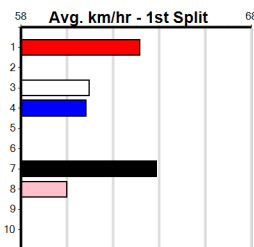

Track Record:

| Distance | Time | Greyhound | Date Set |
|----------|--------|----------------|-----------|
| 390m | 21.531 | LEKTRA HECKLER | 18-Dec-23 |
| 450m | 24.590 | REJUVENATE | 04-Mar-23 |
| 650m | 36.788 | MISSION APOLLO | 11-Sep-23 |

Shepparton

TRACK INFO
Track Circumference: 621m
Bulldog Top Turn: 55m
Track Width: 6m
Bulldog Home Turn: 52m

SPORTSBET HT1

1

3:02PM

(VIC time)

Distance: 390m, Race Type: Maiden Heat, Total Prizemoney: \$2,535
1st: \$1,680, 2nd: \$520, 3rd: \$260, 4th: \$75