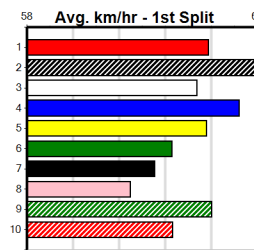

REJUVENATE @ STUD

Distance: 450m, Race Type: Grade 5, Total Prizemoney: $2,925
1st: $1,950, 2nd: $600, 3rd: $300, 4th: $75

Watchdog Tips:

Bet:

Table with columns: Form Box, Wgt, Dist, Track, Date, Time, BON, Margin, 1st/2nd (Time), PIR, Checked, Comment, WR, Split 1, S/P, Grade

1 NAYELI [5]
BK Bitch Sep-21 Sire: BARCIA BALE Dam: MARLEY SPRITE
Owner(s): C Madigan
Trainer: Chelsi Madigan (Golden Square)
Winning Distances: < 300m (0) 300 - 399m (2) 400 - 499m (5) 500 - 599m (0) 600 - 699m (0) > 700m (0)
Box History table and Prize Best Starts table included.

2 GO GO EVIE [5]
DKBD Bitch Jun-22 Sire: TOMMY SHELBY Dam: GOLD VEIN
Owner(s): R Le sueur
Trainer: Robert Le sueur (Mulwala)
Winning Distances: < 300m (0) 300 - 399m (2) 400 - 499m (2) 500 - 599m (0) 600 - 699m (0) > 700m (0)
Box History table and Prize Best Starts table included.

3 DEWY NEWS [5]
BK Dog Mar-22 Sire: CHRISTO BALE Dam: ROSE ROYCE
Owner(s): M Delbridge
Trainer: Lisa Delbridge (Balliang)
Winning Distances: < 300m (0) 300 - 399m (0) 400 - 499m (5) 500 - 599m (0) 600 - 699m (0) > 700m (0)
Box History table and Prize Best Starts table included.

4 GIZMO'S GIRL [5]
BD Bitch Aug-21 Sire: HARD STYLE RICO Dam: FAUN FLAME
Owner(s): CCL (SYN), C Jackson, C Taylor, L Taylor
Trainer: Cameron Taylor (Neilborough)
Winning Distances: < 300m (0) 300 - 399m (5) 400 - 499m (0) 500 - 599m (0) 600 - 699m (0) > 700m (0)
Box History table and Prize Best Starts table included.

5 PETZEL BALE (NSW)[5]
BK Dog Dec-20 Sire: ORSON ALLEN Dam: DYNA ADRIA
Owner(s): L Harris
Trainer: Tammy Kennedy-harris (Devon M)
Winning Distances: < 300m (0) 300 - 399m (0) 400 - 499m (12) 500 - 599m (4) 600 - 699m (0) > 700m (0)
Box History table and Prize Best Starts table included.