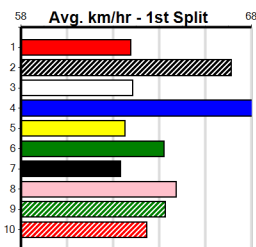

Distance: 390m, Race Type: Mixed 6/7, Total Prizemoney: $2,925
1st: $1,950, 2nd: $600, 3rd: $300, 4th: $75

Watchdog Tips: [ ] [ ] [ ] [ ] Bet: [ ]

Form Box Wgt Dist Track Date Time BON Margin 1st/2nd (Time) PIR Checked Comment W/R Split 1 S/P Grade

GOT A CARD (NSW)[6]
RBD Dog Jan-22 Sire: SUPERIOR PANAMA Dam: WYNBURN WILLOW Trainer: John McClelland (Jindera)
Owner(s): P Dooner
Winning Distances: < 300m (0) 300 - 399m (2) 400 - 499m (0) 500 - 599m (0) 600 - 699m (0) > 700m (0)
Winning Weights: 31.7(1) 31.9(1)
4th (3) 32.1 320 WAG R1 14-Jun-24 19.45 18.14 7.00L SILVERTREE FLOSS (18.96) $1.18 M
1st (1) 31.9 320 WAG R1 05-Jul-24 18.26 18.16 4.25L IN THE KLONDIKE (18.56) $1.45 M
1st (8) 31.7 320 WAG R4 02-Aug-24 18.26 18.04 1.75L RICCI ROCKS (18.39) $1.80 5
5th (6) 31.9 390 SHP R3 19-Aug-24 23.11 21.94 17.00 KRAKEN WHISKY (21.98) M/65 8.83 $5.80 X67
Last 3 wins NOT included above
Box History table with Prize Best $2750.00, Starts 23.11(6)-19/8/24, Trk/Dts 4-2-0-0, APM 1-0-0-0, 2475

RHOSWEN [7]
BK Bitch Mar-22 Sire: SHIMA SHINE Dam: HARLEQUIN ROSE Trainer: Arthur Garratt (Heathmont)
Owner(s): R Tibaldo
Winning Distances: < 300m (0) 300 - 399m (1) 400 - 499m (0) 500 - 599m (0) 600 - 699m (0) > 700m (0)
Winning Weights: 27.6(1)
2nd (1) 29.0 320 WAG R1 12-Feb-24 18.52 18.24 2.25L LET'S GO FROSTY (18.36) $1.35 M
2nd (8) 27.0 400 WGL R2 14-May-24 23.31 22.61 0.50L PEN TO PAPER (23.28) Q/11 SW 8.43 $1.80 M
3rd (8) 27.0 400 WGL R2 18-May-24 23.20 22.82 4.75L TOUGH TAZ (22.88) M/11 8.43 $1.80 M
1st (6) 27.6 390 SHP R1 19-Aug-24 22.43 21.94 0.025 CROWNED BEST (22.44) M/11 8.43 $3.40 M
Last 3 wins NOT included above
Box History table with Prize Best $2700.00, Starts 22.43(6)-19/8/24, Trk/Dts 4-1-2-1, APM 1-1-0-0, 2156

ONE KNEE NONI [7]
BE Bitch Feb-22 Sire: SHIMA SHINE Dam: LILLY PATCH Trainer: Jordan Formosa (Heathcote)
Owner(s): J Formosa
Winning Distances: < 300m (0) 300 - 399m (2) 400 - 499m (0) 500 - 599m (0) 600 - 699m (0) > 700m (0)
Winning Weights: 30.1(1) 30.2(1)
3rd (3) 29.8 390 SHP R3 04-Jul-24 22.53 22.18 4.00L RAPIDFIRE MORRIS (22.26) M/32 8.64 $14.80 T3-7
4th (6) 29.8 390 SHP R9 19-Jul-24 22.85 22.28 2.00L URANA EXPRESS (22.72) S/44 SW 8.87 $6.00 X67
4th (3) 29.8 390 SHP R3 22-Jul-24 22.65 22.04 4.75L LITTLE MINNIE (22.33) S/74 8.72 $14.70 X67
6th (8) 29.8 390 SHP R1 29-Jul-24 23.13 22.01 13.00 DAINTREE PEDRO (22.23) S/67 8.60 $26.80 X67
5th (2) 29.5 390 SHP R3 05-Aug-24 22.53 22.08 4.50L AUSSIE ZAC (22.21) S/75 8.95 $36.70 X67
2nd (6) 29.9 390 SHP R9 08-Aug-24 22.62 22.32 3.00L COLLINDA PEARL (22.42) S/43 8.86 $7.40 T3-7
2nd (5) 30.0 425 BEN R2 14-Aug-24 24.40 23.98 0.25L SASSY PANAMA (24.38) S/543 6.78 $10.60 T3-7
1st (8) 30.1 390 SHP R9 22-Aug-24 22.52 22.33 0.25L GRANNIE MAY (22.53) S/31 8.65 $4.50 T3-7
Last 3 wins NOT included above
1= (5) 30.2 300 HVL R3 27-Feb-24 17.00 16.59 3.5L ONE KNEE NONI/DINOSAUR M/4 4.11 $13.30 M
Box History table with Prize Best $5680.00, Starts 22.52(8)-22/8/24, Trk/Dts 26-2-3-7, APM 17-1-2-5, 2484