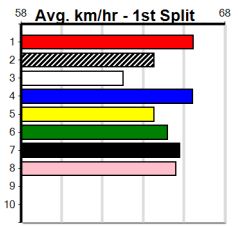

11

10:10PM
(VIC time)

Watchdog Tips: **0 0 0 0** Bet: **.**