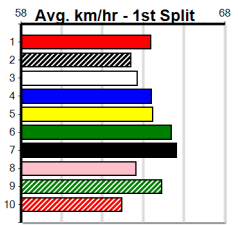

7

8:50PM
(VIC time)

Watchdog Tips: **0 0 0 0** Bet: **0**