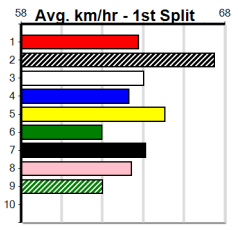

MILLERS MUZZLES

Distance: 400m, Race Type: Grade 5, Total Prizemoney: \$2,925
1st: \$1,950, 2nd: \$600, 3rd: \$300, 4th: \$75

4

7:50PM

(VIC time)

Watchdog Tips: 0 0 0 0 **Bet:** .

Form	Box	Weight	Dist	Track	Date	Time	BON	Margin	1st/2nd (Time)	PIR	Checked	Comment	W/R	Split 1	S/P	Grade																																																																
1 FIERY DUEL [5]																																																																																
F	D	Mar-21 FERNANDO BALE					IT'S A JEWEL																																																																									
Trainer: Anita Gibbons (Lara)																																																																																
1st	(3)	30.9	390	BAL	R12	12-Jun-24	22.35	22.07	1.75LMORAINIE SOFIA (22.46)	M/11	.	.	.	8.42	\$6.80	5NP																																																																
8th	(7)	31.4	400	GEL	R12	02-Aug-24	23.44	22.54	8.00LHARAJUKU LASS (22.91)	M/68	.	.	.	8.73	\$27.70	5																																																																
8th	(5)	31.2	450	BAL	R9	14-Aug-24	26.27	25.35	14.00TENSION HEAD (25.35)	M/467	.	.	.	6.69	\$70.90	5																																																																
4th	(1)	31.5	410	HOR	R3	19-Aug-24	23.86	22.84	8.00LREV QUERIDA (23.31)	M/44	.	.	.	10.68	\$8.20	5																																																																
Owner(s): G Black																																																																																
<table border="1" style="float: right;"> <thead> <tr><th colspan="8">Winning Boxes</th></tr> <tr><th>1</th><th>2</th><th>3</th><th>4</th><th>5</th><th>6</th><th>7</th><th>8</th></tr> </thead> <tbody> <tr><td>1</td><td>2</td><td>1</td><td></td><td></td><td></td><td></td><td>1</td></tr> <tr><td>Prize</td><td colspan="7">\$11,310.00</td></tr> <tr><td>Best</td><td colspan="7">22.85</td></tr> <tr><td>Starts</td><td colspan="7">41-5-7-4</td></tr> <tr><td>Trk/Dst</td><td colspan="7">10-1-2-1</td></tr> <tr><td>APM</td><td colspan="7">\$3909</td></tr> </tbody> </table>																	Winning Boxes								1	2	3	4	5	6	7	8	1	2	1					1	Prize	\$11,310.00							Best	22.85							Starts	41-5-7-4							Trk/Dst	10-1-2-1							APM	\$3909						
Winning Boxes																																																																																
1	2	3	4	5	6	7	8																																																																									
1	2	1					1																																																																									
Prize	\$11,310.00																																																																															
Best	22.85																																																																															
Starts	41-5-7-4																																																																															
Trk/Dst	10-1-2-1																																																																															
APM	\$3909																																																																															
2 GROVER BALE (NSW)[5]																																																																																
RBD	D	Mar-22 FERNANDO BALE					IDRIA BALE																																																																									
Trainer: Samantha Grenfell (Anakie)																																																																																
3rd	(3)	31.8	400	GEL	R12	02-Aug-24	23.05	22.54	2.25LHARAJUKU LASS (22.91)	M/33	.	.	.	8.65	\$17.50	5																																																																
5th	(3)	31.9	390	WBL	R11	08-Aug-24	22.76	21.85	8.50LRUBY'S DESIRE (22.19)	M/87	.	.	.	9.13	\$14.60	5																																																																
7th	(5)	32.0	390	WBL	R12	15-Aug-24	22.97	21.75	12.00LTURBO GEORGE (22.14)	M/67	.	SW	.	9.04	\$9.70	5																																																																
3rd	(4)	31.7	520	GEL	R7	23-Aug-24	30.77	30.32	6.50LIM HONEY (30.32)	M/6333	.	.	.	5.61	\$38.10	RW																																																																
Owner(s): B Wheeler																																																																																
<table border="1" style="float: right;"> <thead> <tr><th colspan="8">Winning Boxes</th></tr> <tr><th>1</th><th>2</th><th>3</th><th>4</th><th>5</th><th>6</th><th>7</th><th>8</th></tr> </thead> <tbody> <tr><td>1</td><td></td><td>1</td><td></td><td></td><td></td><td></td><td>1</td></tr> <tr><td>Prize</td><td colspan="7">\$6,760.00</td></tr> <tr><td>Best</td><td colspan="7">22.84</td></tr> <tr><td>Starts</td><td colspan="7">22-3-1-8</td></tr> <tr><td>Trk/Dst</td><td colspan="7">12-2-0-5</td></tr> <tr><td>APM</td><td colspan="7">\$4256</td></tr> </tbody> </table>																	Winning Boxes								1	2	3	4	5	6	7	8	1		1					1	Prize	\$6,760.00							Best	22.84							Starts	22-3-1-8							Trk/Dst	12-2-0-5							APM	\$4256						
Winning Boxes																																																																																
1	2	3	4	5	6	7	8																																																																									
1		1					1																																																																									
Prize	\$6,760.00																																																																															
Best	22.84																																																																															
Starts	22-3-1-8																																																																															
Trk/Dst	12-2-0-5																																																																															
APM	\$4256																																																																															
3 PERFECT TONIGHT [5]																																																																																
BK	D	Mar-22 WALK HARD					MRS. SHARP																																																																									
Trainer: Jason Sharp (Lara)																																																																																
5th	(5)	30.3	450	SHP	R7	23-May-24	26.44	25.47	8.00LTWILIGHT STYLE (25.91)	M/425	.	.	.	6.81	\$2.70	T3-RW																																																																
2nd	(2)	30.1	450	WBL	R8	29-Jul-24	26.00	25.70	1.5LVALLETTA DIVA (25.91)	S/432	.	.	.	6.86	\$4.50	5																																																																
5th	(2)	30.3	350	HVL	R8	05-Aug-24	19.76	19.55	2.50LBOROUGH COOK (19.59)	S/7	.	.	.	6.81	\$38.00	T3-5																																																																
4th	(8)	30.4	410	HOR	R4	19-Aug-24	23.72	22.84	8.00LJACAERYS BALE (23.19)	S/35	.	.	.	10.79	\$5.00	5																																																																
Owner(s): J Sharp																																																																																
<table border="1" style="float: right;"> <thead> <tr><th colspan="8">Winning Boxes</th></tr> <tr><th>1</th><th>2</th><th>3</th><th>4</th><th>5</th><th>6</th><th>7</th><th>8</th></tr> </thead> <tbody> <tr><td></td><td></td><td>1</td><td>2</td><td></td><td></td><td></td><td></td></tr> <tr><td>Prize</td><td colspan="7">\$6,075.00</td></tr> <tr><td>Best</td><td colspan="7">22.78</td></tr> <tr><td>Starts</td><td colspan="7">21-3-5-0</td></tr> <tr><td>Trk/Dst</td><td colspan="7">6-2-1-0</td></tr> <tr><td>APM</td><td colspan="7">\$2187</td></tr> </tbody> </table>																	Winning Boxes								1	2	3	4	5	6	7	8			1	2					Prize	\$6,075.00							Best	22.78							Starts	21-3-5-0							Trk/Dst	6-2-1-0							APM	\$2187						
Winning Boxes																																																																																
1	2	3	4	5	6	7	8																																																																									
		1	2																																																																													
Prize	\$6,075.00																																																																															
Best	22.78																																																																															
Starts	21-3-5-0																																																																															
Trk/Dst	6-2-1-0																																																																															
APM	\$2187																																																																															
4 ASTON WESTERN (NSW)[5]																																																																																
BK	D	Feb-22 AUSSIE INFRARED					FANTASTIC DOTTY																																																																									
Trainer: Michelle Mallia (Avalon)																																																																																
5th	(7)	33.9	400	MTG	R7	14-Jul-24	23.49	22.99	7.00LSHORE'S PICK (22.99)	M/425	.	.	.	11.08	\$6.50	5																																																																
2nd	(1)	34.0	395	MBR	R8	19-Jul-24	22.38	22.24	2.00LBOOTS (22.24)	0	.	.	.	5.27	\$3.80	5H																																																																
6th	(3)	33.9	395	MBR	R8	26-Jul-24	22.77	22.25	7.50LJUKEBOX DUKE (22.26)	M/11	.	.	.	5.21	\$11.00	5F																																																																
7th	(8)	34.1	350	MBS	R8	30-Jul-24	19.91	19.39	3.25LZINFANDEL AUSTIN (19.68)	M/11	.	.	.	7.21	\$5.00	5																																																																
Owner(s): M Mallia																																																																																
<table border="1" style="float: right;"> <thead> <tr><th colspan="8">Winning Boxes</th></tr> <tr><th>1</th><th>2</th><th>3</th><th>4</th><th>5</th><th>6</th><th>7</th><th>8</th></tr> </thead> <tbody> <tr><td>1</td><td>2</td><td>1</td><td>2</td><td></td><td></td><td></td><td>1</td></tr> <tr><td>Prize</td><td colspan="7">\$22,630.00</td></tr> <tr><td>Best</td><td colspan="7">FSTD</td></tr> <tr><td>Starts</td><td colspan="7">38-8-10-4</td></tr> <tr><td>Trk/Dst</td><td colspan="7">0-0-0-0</td></tr> <tr><td>APM</td><td colspan="7">\$6674</td></tr> </tbody> </table>																	Winning Boxes								1	2	3	4	5	6	7	8	1	2	1	2				1	Prize	\$22,630.00							Best	FSTD							Starts	38-8-10-4							Trk/Dst	0-0-0-0							APM	\$6674						
Winning Boxes																																																																																
1	2	3	4	5	6	7	8																																																																									
1	2	1	2				1																																																																									
Prize	\$22,630.00																																																																															
Best	FSTD																																																																															
Starts	38-8-10-4																																																																															
Trk/Dst	0-0-0-0																																																																															
APM	\$6674																																																																															
5 BLACKPOOL VIPER [5]																																																																																
BE	D	Jul-22 ASTON RUPEE					LOCHINVAR ADORE																																																																									
Trainer: Alexis Kenyon (Lara)																																																																																
1st	(3)	32.3	400	GEL	R11	03-Aug-24	22.64	22.64	6.50LNOTORIOUS BLAZE (23.07)	M/11	.	.	.	8.46	\$2.40	6G																																																																
3rd	(4)	32.0	400	GEL	R4	13-Aug-24	23.09	22.63	3.00LMARINO (22.89)	M/73	.	.	.	8.88	\$1.40	5																																																																
4th	(4)	31.6	400	GEL	R4	16-Aug-24	23.15	22.20	6.50LPAW LARRY (22.71)	S/63	.	.	.	8.79	\$8.30	5																																																																
1st	(1)	32.2	400	GEL	R12	20-Aug-24	22.58	22.49	3.00LBIG PISTOL (22.78)	Q/11	.	.	.	8.42	\$2.30	5																																																																
Owner(s): R Kenyon																																																																																
<table border="1" style="float: right;"> <thead> <tr><th colspan="8">Winning Boxes</th></tr> <tr><th>1</th><th>2</th><th>3</th><th>4</th><th>5</th><th>6</th><th>7</th><th>8</th></tr> </thead> <tbody> <tr><td>1</td><td>1</td><td>2</td><td></td><td></td><td></td><td></td><td></td></tr> <tr><td>Prize</td><td colspan="7">\$6,945.00</td></tr> <tr><td>Best</td><td colspan="7">22.58</td></tr> <tr><td>Starts</td><td colspan="7">19-4-3-1</td></tr> <tr><td>Trk/Dst</td><td colspan="7">13-4-1-1</td></tr> <tr><td>APM</td><td colspan="7">\$4967</td></tr> </tbody> </table>																	Winning Boxes								1	2	3	4	5	6	7	8	1	1	2						Prize	\$6,945.00							Best	22.58							Starts	19-4-3-1							Trk/Dst	13-4-1-1							APM	\$4967						
Winning Boxes																																																																																
1	2	3	4	5	6	7	8																																																																									
1	1	2																																																																														
Prize	\$6,945.00																																																																															
Best	22.58																																																																															
Starts	19-4-3-1																																																																															
Trk/Dst	13-4-1-1																																																																															
APM	\$4967																																																																															
6 GOLD GIZMO [5]																																																																																
BD	D	Jan-22 GET IT GIZMO					LADY PROFIT																																																																									
Trainer: Richard Anchen (Moonee Ponds)																																																																																
1st	(8)	30.0	390	SHP	R9	11-Jul-24	22.50	22.09	0.50LSCOTT CRUSH (22.53)	S/22	.	.	.	8.69	\$6.90	T3-6																																																																
4th	(4)	30.0	390	SHP	R12	19-Jul-24	22.73	22.28	5.50LIMPRESS SIMBA (22.36)	M/33	.	.	.	8.67	\$4.40	5																																																																
4th	(7)	30.0	400	GEL	R12	23-Jul-24	23.28	22.44	5.00LPIRANHA SHAKE (22.94)	M/44	.	.	.	8.74	\$4.00	5																																																																
1st	(8)	30.3	390	SHP	R5	15-Aug-24	22.37	22.36	3.00LHUGGY WUGGY/HALEIGH (22.36)	M/11	.	.	.	8.48	\$5.90	5																																																																
Owner(s): R Anchen																																																																																
<table border="1" style="float: right;"> <thead> <tr><th colspan="8">Winning Boxes</th></tr> <tr><th>1</th><th>2</th><th>3</th><th>4</th><th>5</th><th>6</th><th>7</th><th>8</th></tr> </thead> <tbody> <tr><td>1</td><td></td><td></td><td>1</td><td></td><td></td><td></td><td>2</td></tr> <tr><td>Prize</td><td colspan="7">\$4,580.00</td></tr> <tr><td>Best</td><td colspan="7">23.07</td></tr> <tr><td>Starts</td><td colspan="7">20-4-1-1</td></tr> <tr><td>Trk/Dst</td><td colspan="7">4-0-0-1</td></tr> <tr><td>APM</td><td colspan="7">\$2672</td></tr> </tbody> </table>																	Winning Boxes								1	2	3	4	5	6	7	8	1			1				2	Prize	\$4,580.00							Best	23.07							Starts	20-4-1-1							Trk/Dst	4-0-0-1							APM	\$2672						
Winning Boxes																																																																																
1	2	3	4	5	6	7	8																																																																									
1			1				2																																																																									
Prize	\$4,580.00																																																																															
Best	23.07																																																																															
Starts	20-4-1-1																																																																															
Trk/Dst	4-0-0-1																																																																															
APM	\$2672																																																																															
7 GARY KNEW IT [5]																																																																																
BK	D	Mar-22 FERNANDO BALE					ANASTASIA																																																																									
Trainer: Kathryne Tabb (Lara)																																																																																
2nd	(2)	28.9	300	HVL	R5	12-Aug-24	17.15	16.88	4.00LTWO WAY GLASS (16.88)	M/2	.	.	.	3.98	\$2.00	5																																																																
3rd	(1)	28.8	300	HVL	R4	16-Aug-24	17.12	16.77	5.00LNEW WAVE WHINE (16.77)	Q/1	.	.	.	3.96	\$4.10	T3-5																																																																
2nd	(4)	28.7	300	HVL	R12	19-Aug-24	17.25	16.86	2.00LRATTLESNAKE RUBY (17.12)	M/6	.	.	.	4.17	\$2.60	T3-5																																																																
4th	(8)	28.7	300	HVL	R10	26-Aug-24	16.95	16.68	4.00LTHAI BUTTERFLY (16.68)	Q/4	.	.	.	3.99	\$7.70	T3-5																																																																
Owner(s): S Randle																																																																																
<table border="1" style="float: right;"> <thead> <tr><th colspan="8">Winning Boxes</th></tr> <tr><th>1</th><th>2</th><th>3</th><th>4</th><th>5</th><th>6</th><th>7</th><th>8</th></tr> </thead> <tbody> <tr><td></td><td></td><td></td><td>1</td><td>1</td><td>1</td><td></td><td></td></tr> <tr><td>Prize</td><td colspan="7">\$6,530.00</td></tr> <tr><td>Best</td><td colspan="7">FSH</td></tr> <tr><td>Starts</td><td colspan="7">27-3-6-6</td></tr> <tr><td>Trk/Dst</td><td colspan="7">0-0-0-0</td></tr> <tr><td>APM</td><td colspan="7">\$3828</td></tr> </tbody> </table>																	Winning Boxes								1	2	3	4	5	6	7	8				1	1	1			Prize	\$6,530.00							Best	FSH							Starts	27-3-6-6							Trk/Dst	0-0-0-0							APM	\$3828						
Winning Boxes																																																																																
1	2	3	4	5	6	7	8																																																																									
			1	1	1																																																																											
Prize	\$6,530.00																																																																															
Best	FSH																																																																															
Starts	27-3-6-6																																																																															
Trk/Dst	0-0-0-0																																																																															
APM	\$3828																																																																															
8 COOL NATURE (NSW)[5]																																																																																
BD	B	Aug-21 FERNANDO BALE					REALLY UNREAL																																																																									
Trainer: Anita Gibbons (Lara)																																																																																
8th	(5)	24.4	460	GEL	R8	05-Jul-24	26.41	25.54	13.00LHOUSE OF TURBO (25.54)	M/446	.	.	.	6.64	\$59.80	X45																																																																
8th	(7)	24.6	425	BEN	R7	12-Jul-24	24.87	23.86	14.00LAUGUSTUS FINCH (23.91)	M/888	.	.	.	6.76	\$53.70	X45																																																																
1st	(8)	24.6	400	GEL	R6	03-Aug-24	22.85	22.64	4.25LKATONI (23.14)	M/11	.	SW	.	8.42	\$2.70	5																																																																
5th	(8)	24.4	410	HOR	R3	19-Aug-24	23.90	22.84	8.50LREV QUERIDA (23.31)	S/33	.	.	.	10.67	\$2.30	5																																																																
Owner(s): G Black																																																																																
<table border="1" style="float: right;"> <thead> <tr><th colspan="8">Winning Boxes</th></tr> <tr><th>1</th><th>2</th><th>3</th><th>4</th><th>5</th><th>6</th><th>7</th><th>8</th></tr> </thead> <tbody> <tr><td></td><td></td><td></td><td>1</td><td></td><td>3</td><td></td><td>3</td></tr> <tr><td>Prize</td><td colspan="7">\$14,125.00</td></tr> <tr><td>Best</td><td colspan="7">22.85</td></tr> <tr><td>Starts</td><td colspan="7">37-7-1-6</td></tr> <tr><td>Trk/Dst</td><td colspan="7">3-1-0-0</td></tr> <tr><td>APM</td><td colspan="7">\$4584</td></tr> </tbody> </table>																	Winning Boxes								1	2	3	4	5	6	7	8				1		3		3	Prize	\$14,125.00							Best	22.85							Starts	37-7-1-6							Trk/Dst	3-1-0-0							APM	\$4584						
Winning Boxes																																																																																
1	2	3	4	5	6	7	8																																																																									
			1		3		3																																																																									
Prize	\$14,125.00																																																																															
Best	22.85																																																																															
Starts	37-7-1-6																																																																															
Trk/Dst	3-1-0-0																																																																															
APM	\$4584																																																																															
9 SAM'S BOY [5] Res.																																																																																
BKW	D	Jun-21 ORSON ALLEN					QUEENIE JEAN																																																																									
Trainer: Correy Grenfell (Anakie)																																																																																
5th	(4)	32.8	400	GEL	R6	06-Aug-24	23.11	22.31	12.00LASTON OPHELIA (22.31)	M/66	.	.	.	8.73	\$57.00	X45																																																																
6th	(8)	32.3	400	GEL	R5	09-Aug-24	23.30	22.43	9.00LBAMERA (22.69)	M/66	.	.	.	8.89	\$23.20	5																																																																
4th	(8)	32.3	400	GEL	R4	20-Aug-24	23.20	22.49	2.75LHERE'S BRUCE (23.01)	S/64	.	.	.	8.71	\$6.40	5																																																																
6th	(3)	32.3	400	GEL	R4	27-Aug-24	23.15	22.57	2.75LSPECIAL SIAN (22.96)	M/66	.	.	.	8.89	\$17.70	5																																																																
Owner(s): C Grenfell																																																																																
<table border="1" style="float: right;"> <thead> <tr><th colspan="8">Winning Boxes</th></tr> <tr><th>1</th><th>2</th><th>3</th><th>4</th><th>5</th><th>6</th><th>7</th><th>8</th></tr> </thead> <tbody> <tr><td>2</td><td>1</td><td></td><td></td><td>1</td><td></td><td>1</td><td>1</td></tr> <tr><td>Prize</td><td colspan="7">\$9,840.00</td></tr> <tr><td>Best</td><td colspan="7">23.09</td></tr> <tr><td>Starts</td><td colspan="7">53-6-7-7</td></tr> <tr><td>Trk/Dst</td><td colspan="7">10-0-1-0</td></tr> <tr><td>APM</td><td colspan="7">\$813</td></tr> </tbody> </table>																	Winning Boxes								1	2	3	4	5	6	7	8	2	1			1		1	1	Prize	\$9,840.00							Best	23.09							Starts	53-6-7-7							Trk/Dst	10-0-1-0							APM	\$813						
Winning Boxes																																																																																
1	2	3	4	5	6	7	8																																																																									
2	1			1		1	1																																																																									
Prize	\$9,840.00																																																																															
Best	23.09																																																																															
Starts	53-6-7-7																																																																															
Trk/Dst	10-0-1-0																																																																															
APM	\$813																																																																															
10 *** NO RESERVE ***																																																																																
Trainer:																																																																																
Owner(s):																																																																																
<table border="1" style="float: right;"> <thead> <tr><th colspan="8">Winning Boxes</th></tr> <tr><th>1</th><th>2</th><th>3</th><th>4</th><th>5</th><th>6</th><th>7</th><th>8</th></tr> </thead> <tbody> <tr><td></td><td></td><td></td><td></td><td></td><td></td><td></td><td></td></tr> <tr><td>Prize</td><td colspan="7"></td></tr> <tr><td>Best</td><td colspan="7"></td></tr> <tr><td>Starts</td><td colspan="7"></td></tr> <tr><td>Trk/Dst</td><td colspan="7"></td></tr> <tr><td>APM</td><td colspan="7"></td></tr> </tbody> </table>																	Winning Boxes								1	2	3	4	5	6	7	8									Prize								Best								Starts								Trk/Dst								APM							
Winning Boxes																																																																																
1	2	3	4	5	6	7	8																																																																									
Prize																																																																																
Best																																																																																
Starts																																																																																
Trk/Dst																																																																																
APM																																																																																