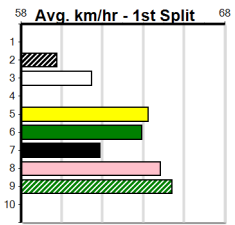

FREE ADMISSION TO ALL RACE MEETS

Distance: 400m, Race Type: Maiden, Total Prizemoney: $2,535
1st: $1,680, 2nd: $520, 3rd: $260, 4th: $75

9

9:28PM

(VIC time)

Watchdog Tips: 0 0 0 0 **Bet:** .

Form	Box	Weight	Dist	Track	Date	Time	BON	Margin	1st/2nd (Time)	PIR	Checked	Comment	W/R	Split 1	S/P	Grade
1	JOHN BOY [M]															
BK	D	Sep-22	TIGGERLONG TONK	QUEENIE JEAN												
Trainer: Correy Grenfell (Anakie) Owner(s): C Grenfell																
<table border="1" style="float: right;"> <thead> <tr><th colspan="8">Winning Boxes</th></tr> <tr><th>1</th><th>2</th><th>3</th><th>4</th><th>5</th><th>6</th><th>7</th><th>8</th></tr> </thead> <tbody> <tr><td>Prize</td><td></td><td></td><td></td><td></td><td></td><td></td><td></td></tr> <tr><td>Best</td><td></td><td></td><td></td><td></td><td></td><td></td><td></td></tr> <tr><td>Starts</td><td></td><td></td><td></td><td></td><td></td><td></td><td></td></tr> <tr><td>Trk/Dst</td><td></td><td></td><td></td><td></td><td></td><td></td><td></td></tr> <tr><td>APM</td><td></td><td></td><td></td><td></td><td></td><td></td><td></td></tr> </tbody> </table>																
2	MAX KANE [M]															
BK	D	Jul-22	AUSSIE INFRARED	KAELA STAR												
Trainer: Jordan Cooper (Lethbridge) Owner(s): JORDEAN (SYN), J Cooper, J Cooper																
<table border="1" style="float: right;"> <thead> <tr><th colspan="8">Winning Boxes</th></tr> <tr><th>1</th><th>2</th><th>3</th><th>4</th><th>5</th><th>6</th><th>7</th><th>8</th></tr> </thead> <tbody> <tr><td>Prize</td><td></td><td></td><td></td><td></td><td></td><td></td><td></td></tr> <tr><td>Best</td><td></td><td></td><td></td><td></td><td></td><td></td><td></td></tr> <tr><td>Starts</td><td></td><td></td><td></td><td></td><td></td><td></td><td></td></tr> <tr><td>Trk/Dst</td><td></td><td></td><td></td><td></td><td></td><td></td><td></td></tr> <tr><td>APM</td><td></td><td></td><td></td><td></td><td></td><td></td><td></td></tr> </tbody> </table>																
3	PAW KATTIA (NSW)[M]															
BD	B	Nov-22	FERAL FRANKY	DYNA WINTER												
Trainer: Mark Delbridge (Balliang) Owner(s): B Wheeler																
<table border="1" style="float: right;"> <thead> <tr><th colspan="8">Winning Boxes</th></tr> <tr><th>1</th><th>2</th><th>3</th><th>4</th><th>5</th><th>6</th><th>7</th><th>8</th></tr> </thead> <tbody> <tr><td>Prize</td><td></td><td></td><td></td><td></td><td></td><td></td><td></td></tr> <tr><td>Best</td><td></td><td></td><td></td><td></td><td></td><td></td><td></td></tr> <tr><td>Starts</td><td></td><td></td><td></td><td></td><td></td><td></td><td></td></tr> <tr><td>Trk/Dst</td><td></td><td></td><td></td><td></td><td></td><td></td><td></td></tr> <tr><td>APM</td><td></td><td></td><td></td><td></td><td></td><td></td><td></td></tr> </tbody> </table>																
4	TYPHOON TAM [M]															
BD	B	Feb-22	WHISKEY RIOT	LONNIE MACH												
Trainer: Colin Baker (Lara) Owner(s): C Baker																
<table border="1" style="float: right;"> <thead> <tr><th colspan="8">Winning Boxes</th></tr> <tr><th>1</th><th>2</th><th>3</th><th>4</th><th>5</th><th>6</th><th>7</th><th>8</th></tr> </thead> <tbody> <tr><td>Prize</td><td></td><td></td><td></td><td></td><td></td><td></td><td></td></tr> <tr><td>Best</td><td></td><td></td><td></td><td></td><td></td><td></td><td></td></tr> <tr><td>Starts</td><td></td><td></td><td></td><td></td><td></td><td></td><td></td></tr> <tr><td>Trk/Dst</td><td></td><td></td><td></td><td></td><td></td><td></td><td></td></tr> <tr><td>APM</td><td></td><td></td><td></td><td></td><td></td><td></td><td></td></tr> </tbody> </table>																
5	RADIATION BAND [M]															
BK	B	Dec-22	AUSSIE INFRARED	IT'S A FRENZY												
Trainer: Lisa Delbridge (Balliang) Owner(s): G Black																
<table border="1" style="float: right;"> <thead> <tr><th colspan="8">Winning Boxes</th></tr> <tr><th>1</th><th>2</th><th>3</th><th>4</th><th>5</th><th>6</th><th>7</th><th>8</th></tr> </thead> <tbody> <tr><td>Prize</td><td></td><td></td><td></td><td></td><td></td><td></td><td></td></tr> <tr><td>Best</td><td></td><td></td><td></td><td></td><td></td><td></td><td></td></tr> <tr><td>Starts</td><td></td><td></td><td></td><td></td><td></td><td></td><td></td></tr> <tr><td>Trk/Dst</td><td></td><td></td><td></td><td></td><td></td><td></td><td></td></tr> <tr><td>APM</td><td></td><td></td><td></td><td></td><td></td><td></td><td></td></tr> </tbody> </table>																
6	MISS CRIPPA (NSW)[M]															
WBK	B	Jan-23	EBBY JET POWER	STACEY BOTT												
Trainer: Geoff Smith (Mill Park) Owner(s): G Smith