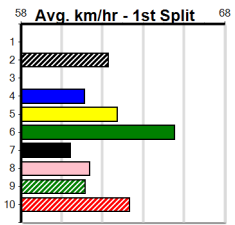

THE BECKLEY CENTRE GEELONG

Distance: 460m, Race Type: Maiden, Total Prizemoney: $2,535
1st: $1,680, 2nd: $520, 3rd: $260, 4th: $75

1
6:57PM
(VIC time)

Watchdog Tips: 0 0 0 0 **Bet:** .