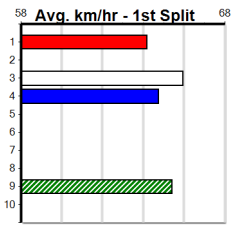

Geelong

SPORTSBET SAME RACE MULTI

Distance: 400m, Race Type: Maiden, Total Prizemoney: $2,535
1st: $1,680, 2nd: $520, 3rd: $260, 4th: $75

2

7:17PM
(VIC time)

Watchdog Tips: **0 0 0 0** Bet: **.**

Form	Box	Weight	Dist	Track	Date	Time	BON	Margin	1st/2nd (Time)	PIR	Checked	Comment	W/R	Split 1	S/P	Grade	
1	NEW LINE [M]																
BK	D	Apr-22	BERNARDO						RED HOT TEARS								
Trainer: Lisa Delbridge (Balliang)																	
3rd	(8)	32.7	390	SHP	R3	26-Aug-24	22.98	22.16	8.00	PAW ROXY (22.42)	S/33	.	.	.	8.72	$9.90	MH
Owner(s): G Black																	
<table border="1"> <thead> <tr><th colspan="8">Winning Boxes</th></tr> <tr><th>1</th><th>2</th><th>3</th><th>4</th><th>5</th><th>6</th><th>7</th><th>8</th></tr> </thead> <tbody> <tr><td>Prize</td><td></td><td></td><td></td><td></td><td></td><td></td><td></td></tr> <tr><td>Best</td><td></td><td></td><td></td><td></td><td></td><td></td><td></td></tr> <tr><td>Starts</td><td></td><td></td><td></td><td></td><td></td><td></td><td></td></tr> <tr><td>Trk/Dst</td><td></td><td></td><td></td><td></td><td></td><td></td><td></td></tr> <tr><td>APM</td><td></td><td></td><td></td><td></td><td></td><td></td><td></td></tr> </tbody> </table>																	
2	MAGIC TIGERESS [M]																
BD	B	Dec-22	KINLOCH BRAE						BUFFET DESTROYER								
Trainer: Greg Johnson (Point Cook)																	
Owner(s): T Johnson																	
<table border="1"> <thead> <tr><th colspan="8">Winning Boxes</th></tr> <tr><th>1</th><th>2</th><th>3</th><th>4</th><th>5</th><th>6</th><th>7</th><th>8</th></tr> </thead> <tbody> <tr><td>Prize</td><td></td><td></td><td></td><td></td><td></td><td></td><td></td></tr> <tr><td>Best</td><td></td><td></td><td></td><td></td><td></td><td></td><td></td></tr> <tr><td>Starts</td><td></td><td></td><td></td><td></td><td></td><td></td><td></td></tr> <tr><td>Trk/Dst</td><td></td><td></td><td></td><td></td><td></td><td></td><td></td></tr> <tr><td>APM</td><td></td><td></td><td></td><td></td><td></td><td></td><td></td></tr> </tbody> </table>																	
3	WHITNEY GIRL [M]																
BD	B	Nov-22	KNOCKA NORRIS						STRENGTH TO WYN								
Trainer: Daniel Gibbons (Avalon)																	
3rd	(8)	27.9	400	GEL	R1	23-Aug-24	23.15	22.56	3.00	LARKA SOLAR (22.96)	S/33	.	.	.	8.59	$13.60	M
Owner(s): B Keel																	
<table border="1"> <thead> <tr><th colspan="8">Winning Boxes</th></tr> <tr><th>1</th><th>2</th><th>3</th><th>4</th><th>5</th><th>6</th><th>7</th><th>8</th></tr> </thead> <tbody> <tr><td>Prize</td><td></td><td></td><td></td><td></td><td></td><td></td><td></td></tr> <tr><td>Best</td><td></td><td></td><td></td><td></td><td></td><td></td><td></td></tr> <tr><td>Starts</td><td></td><td></td><td></td><td></td><td></td><td></td><td></td></tr> <tr><td>Trk/Dst</td><td></td><td></td><td></td><td></td><td></td><td></td><td></td></tr> <tr><td>APM</td><td></td><td></td><td></td><td></td><td></td><td></td><td></td></tr> </tbody> </table>																	
4	KING LITTERBUG [M]																
BK	D	Feb-23	BEAST UNLEASHED						SUMMER LOVIN'								
Trainer: David Plumridge (Scoresby)																	
4th	(7)	31.6	400	GEL	R1	23-Aug-24	23.70	22.56	11.00	LARKA SOLAR (22.96)	M/56	.	.	.	8.68	$36.40	M
Owner(s): D Plumridge																	
<table border="1"> <thead> <tr><th colspan="8">Winning Boxes</th></tr> <tr><th>1</th><th>2</th><th>3</th><th>4</th><th>5</th><th>6</th><th>7</th><th>8</th></tr> </thead> <tbody> <tr><td>Prize</td><td></td><td></td><td></td><td></td><td></td><td></td><td></td></tr> <tr><td>Best</td><td></td><td></td><td></td><td></td><td></td><td></td><td></td></tr> <tr><td>Starts</td><td></td><td></td><td></td><td></td><td></td><td></td><td></td></tr> <tr><td>Trk/Dst</td><td></td><td></td><td></td><td></td><td></td><td></td><td></td></tr> <tr><td>APM</td><td></td><td></td><td></td><td></td><td></td><td></td><td></td></tr> </tbody> </table>																	
5	ODYSSEUS BALE [M]																
BEBD	D	Jul-22	FERAL FRANKY						QUAIL BALE								
Trainer: Correy Grenfell (Anakie)																	
Owner(s): B Wheeler																	
<table border="1"> <thead> <tr><th colspan="8">Winning Boxes</th></tr> <tr><th>1</th><th>2</th><th>3</th><th>4</th><th>5</th><th>6</th><th>7</th><th>8</th></tr> </thead> <tbody> <tr><td>Prize</td><td></td><td></td><td></td><td></td><td></td><td></td><td></td></tr> <tr><td>Best</td><td></td><td></td><td></td><td></td><td></td><td></td><td></td></tr> <tr><td>Starts</td><td></td><td></td><td></td><td></td><td></td><td></td><td></td></tr> <tr><td>Trk/Dst</td><td></td><td></td><td></td><td></td><td></td><td></td><td></td></tr> <tr><td>APM</td><td></td><td></td><td></td><td></td><td></td><td></td><td></td></tr> </tbody> </table>																	
6	MINI MILKY [M]																
LTF	B	Feb-23	KOBLENZ						MISS MOLLY LEE