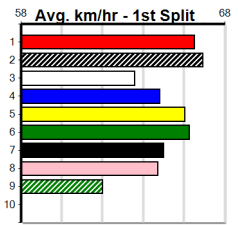

PARKER PUMPS

Distance: 400m, Race Type: Grade 5, Total Prizemoney: $2,925
1st: $1,950, 2nd: $600, 3rd: $300, 4th: $75

6

8:31PM
(VIC time)

Watchdog Tips: **0 0 0 0** Bet: **0**