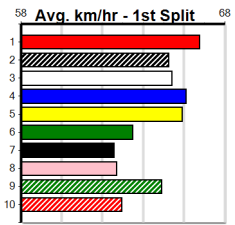

GEELONG PRINTING

Distance: 460m, Race Type: Mixed 4/5, Total Prizemoney: $3,360
1st: $2,250, 2nd: $690, 3rd: $345, 4th: $75

Watchdog Tips: **0 0 0 0** Bet: **0**