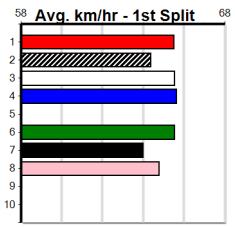

12

10:35PM
(VIC time)

Watchdog Tips: 0 0 0 0 **Bet:** .