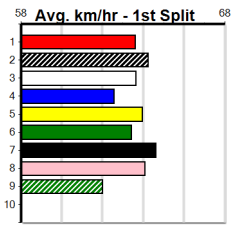

MILLERS MUZZLES

Distance: 400m, Race Type: Grade 5, Total Prizemoney: $2,925
1st: $1,950, 2nd: $600, 3rd: $300, 4th: $75

4

7:50PM

(VIC time)

Watchdog Tips: 0 0 0 0 **Bet:** .