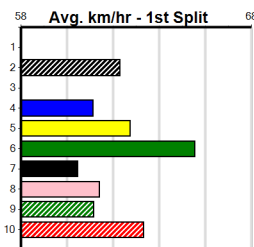

THE BECKLEY CENTRE GEELONG

Distance: 460m, Race Type: Maiden, Total Prizemoney: $2,535
1st: $1,680, 2nd: $520, 3rd: $260, 4th: $75

Watchdog Tips:

Bet:

Form Box	Wgt	Dist	Track	Date	Time	BON	Margin	1st/2nd (Time)	PIR	Checked	Comment	W/R	Split 1	S/P	Grade

1

VOLTAGE STRIKE [M]
F Dog **Oct-22** Sire: **ASTON RUPEE** Dam: **VOLTAGE SPIKE**
Owner(s): **COUGAR (SYN), S Bauer, T Deglaitis, T Deglaitis** Trainer: **Tracey Deglaitis (Moolap)**
Winning Distances: < 300m (0) 300 - 399m (0) 400 - 499m (0) 500 - 599m (0) 600 - 699m (0) > 700m (0)
Winning Weights:
7th (5) 30.3 460 GEL R2 02-Aug-24 27.30 26.02 16.00 PAW ALEXIS (26.22) S/886 V0 7.12 $24.20 M

Bx	1st	2nd	3rd	4th	5th	6th	7th	8th
1								
2								
3								
4								
5							1	
6								
7								
8								

Prize Best $0.00
Starts 27.30(5)-2/8/24
Trk/Dts 1-0-0-0
APM 1-0-0-0 0

Last 3 wins NOT included above

2

ASSAULT STRIKE [M]
BK Dog **May-22** Sire: **LK'S CRUSHN IT** Dam: **MISS BOOMING**
Owner(s): **S Arter** Trainer: **Geoff Smith (Mill Park)**
Winning Distances: < 300m (0) 300 - 399m (0) 400 - 499m (0) 500 - 599m (0) 600 - 699m (0) > 700m (0)
Winning Weights:
6th (1) 30.6 400 GEL R1 23-Aug-24 23.81 22.56 13.00 ARKA SOLAR (22.96) S/77 8.87 $10.40 M

Bx	1st	2nd	3rd	4th	5th	6th	7th	8th
1								
2							1	
3								
4								
5								
6								
7								
8								

Prize Best $0.00
Starts FSTD
Trk/Dts 1-0-0-0
APM 0-0-0-0 0

Last 3 wins NOT included above

3

BLACKPOOL WONKA (SA)[M]
BK Dog **Feb-23** Sire: **HOOKED ON SCOTCH** Dam: **ADELE'S ENTITY**
Owner(s): **R Kenyon** Trainer: **Adrian Kenyon (Lara)**
Winning Distances: < 300m (0) 300 - 399m (0) 400 - 499m (0) 500 - 599m (0) 600 - 699m (0) > 700m (0)
Winning Weights:

Bx	1st	2nd	3rd	4th	5th	6th	7th	8th
1								
2								
3								
4								
5								
6								
7								
8								

Prize Best $0
Starts FSH
Trk/Dts 0-0-0-0
APM 0-0-0-0 0

Last 3 wins NOT included above

4

PAW ZENTRA (NSW)[M]
BK Dog **Jul-22** Sire: **CHRISTO BALE** Dam: **DYNA GERTIE**
Owner(s): **B Wheeler** Trainer: **Mark Delbridge (Balliang)**
Winning Distances: < 300m (0) 300 - 399m (0) 400 - 499m (0) 500 - 599m (0) 600 - 699m (0) > 700m (0)
Winning Weights:
4th (6) 36.7 435 SLE R1 19-May-24 25.23 24.45 3.00L JUMBUK DENNIS (25.03) S/644 5.52 $16.70 M
3rd (8) 36.9 425 BEN R2 24-May-24 24.61 23.90 1.25L SILENT BEAST (24.53) S/443 6.87 $3.00 M
4th (3) 36.9 525 MEP R2 29-May-24 31.43 29.92 13.00 PAW DIMETRA (30.52) S/5554 5.34 $4.80 M
3rd (7) 37.1 525 MEP R2 05-Jun-24 30.52 30.00 5.50L ANGEL ABOVE (30.14) S/4322 5.31 $8.60 M
3rd (2) 37.0 525 MEP R1 12-Jun-24 31.14 29.89 3.75L SIR BILLY BOY (30.89) M/5553 5.41 $4.80 M
7th (4) 37.1 515 SAP R2 29-Jul-24 30.73 29.46 15.00 PAW EARNEST (29.69) S/7777 5.34 $9.30 MH
4th (5) 37.1 425 BEN R2 23-Aug-24 24.62 23.83 12.00 PAW MANTRA (23.83) M/565 6.79 $21.00 M
4th (8) 37.3 390 SHP R2 26-Aug-24 23.11 22.16 2.50L DARRA SAPPHIRE (22.94) M/56 8.85 $6.50 MH

Bx	1st	2nd	3rd	4th	5th	6th	7th	8th
1								
2			1			1		
3				1				
4								1
5				1				
6				1				
7		1						
8		1	1					

Prize Best $1150.00
Starts 27.29(1)-10/5/24
Trk/Dts 9-0-0-3
APM 1-0-0-0 750

Last 3 wins NOT included above