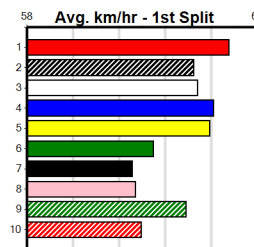

GEELONG PRINTING

Distance: 460m, Race Type: Mixed 4/5, Total Prizemoney: $3,360
1st: $2,250, 2nd: $690, 3rd: $345, 4th: $75

Watchdog Tips:

Bet:

Form Box	Wgt	Dist	Track	Date	Time	BON	Margin	1st/2nd (Time)	PIR	Checked	Comment	WR	Split 1	S/P	Grade

1 CAIN BALE (NSW)[4]

BK Dog Oct-21 **Sire: FERAL FRANKY** **Dam: FANTA BALE** **Trainer: Mark Delbridge (Balliang)**

Owner(s): B Wheeler
Winning Distances: < 300m (0) 300 - 399m (0) 400 - 499m (0) 500 - 599m (9) 600 - 699m (1) > 700m (0)
Winning Weights: 34.9(3) 35.1(7)

1st (5)	34.9	595	SAN	R11	18-Jan-24	34.23	34.23	6.00L JYE'S JET (34.63)	S/3111	.	SW	.	9.27	$2.90	X45
1st (1)	34.9	595	SAN	R7	25-Jan-24	33.83	33.83	4.50L AKINA JACK (34.14)	M/1111	.	.	.	9.12	$1.30	X45
1st (1)	35.1	600	MEA	R6	03-Feb-24	34.16	34.16	0.50L ETHANOL WATER (34.19)	S/1111	.	SW	.	8.95	$1.40	X45
1st (4)	35.1	525	MEA	R11	10-Feb-24	29.59	29.54	4.00L BUDDY MONELLI (29.86)	M/2111	.	SW	.	5.11	$2.50	S
3rd (4)	35.1	525	MEA	R8	17-Feb-24	30.11	29.53	1.5L MY MAGIC MAN (30.01)	S/8644	.	.	.	5.19	$3.20	SSF
8th (2)	35.1	600	MEA	R6	24-Feb-24	36.48	34.17	34.00 RAIDER'S GUIDE (34.17)	M/5238	.	V90	.	9.23	$3.70	GRP1
5th (7)	34.7	425	BEN	R9	09-Aug-24	24.30	23.88	4.00L GAS LANTERN (24.03)	M/6666	.	.	.	6.70	$2.60	X45
2nd (4)	34.9	425	BEN	R9	16-Aug-24	24.05	23.83	3.25L LIGHTNING JEWEL (23.83)	S/4444	.	SW	.	6.70	$8.00	X34

Last 3 wins NOT included above

1st (5)	34.9	525	MEA	R11	28-Oct-23	30.02	29.89	5.50L CINNAMON DUST (30.39)	S/7321	.	.	.	5.28	$3.40	5
1st (1)	35.1	515	SAN	R4	21-Dec-23	29.77	29.52	2.00L SHIMA STEEL (29.90)	S/6433	.	.	.	5.22	$2.20	5
1st (7)	35.1	525	MEA	R6	13-Jan-24	29.93	29.67	3.25L CRUISING DEBBIE (30.14)	S/6422	.	.	.	5.24	$4.80	5F

Box History

Bx	1st	2nd	3rd	4th	5th	6th	7th	8th
1	4	1	1					
2					1	1		1
3		1						
4	1	1	1					1
5	3	1	1	1				
6								
7	2		1	1				
8								

Prize Best Starts Trk/Dts APM: $72040.00 FSH 23-10-4-3 0-0-0-0 15580