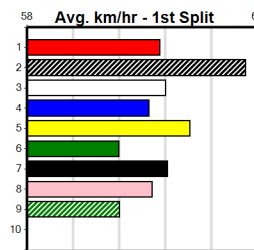

TTS ELECTRICS

Distance: 400m, Race Type: Grade 5, Total Prizemoney: $2,925
1st: $1,950, 2nd: $600, 3rd: $300, 4th: $75

Watchdog Tips:

Bet:

Form	Box	Wgt	Dist	Track	Date	Time	BON	Margin	1st/2nd (Time)	PIR	Checked	Comment	WR	Split 1	S/P	Grade

1 AVIANNA [5]
WBD Bitch Sep-20 Sire: FERNANDO BALE Dam: AYIA SOPHIA Trainer: Jeff Gorgioski (Stanhope)
Owner(s): C Gorgioski
Winning Distances: < 300m (0) 300 - 399m (10) 400 - 499m (12) 500 - 599m (0) 600 - 699m (0) > 700m (0)
Winning Weights: 26.4(2) 26.6(1) 26.7(1) 26.8(2) 27.0(1) 27.1(2) 27.3(2) 27.4(2) 27.7(3) 27.8(1) 28.1(1) 28.3(2) 28.5(1)

5th (6)	28.5	425	BEN	R11	12-Jul-24	24.58	23.86	5.50L	CIRCLE THE MOON (24.21)	M/455		SW		6.70	$3.30	5
2nd (7)	28.3	425	BEN	R10	19-Jul-24	24.42	23.78	2.25L	SPANISH BULLET (24.26)	S/732				6.85	$4.20	5
2nd (8)	28.3	425	BEN	R11	26-Jul-24	24.05	23.79	0.025	BARBIE ZEAL (24.05)	M/422				6.62	$2.60	5
2nd (7)	28.1	425	BEN	R6	02-Aug-24	24.03	23.70	4.25L	AT MY COMMAND (23.74)	M/433				6.68	$13.30	X45
5th (2)	28.1	425	BEN	R10	09-Aug-24	24.50	23.88	7.00L	GRAND TOURER (24.03)	M/677				6.70	$9.00	5
6th (1)	28.4	390	BAL	R11	14-Aug-24	22.62	21.94	4.75L	WINKING WILLIE (22.29)	M/67				8.73	$24.30	X45
2nd (3)	28.8	390	SHP	R10	19-Aug-24	22.10	21.94	1.5L	TAT LIBBY (22.00)	M/23				8.50	$12.70	4
5th (1)	28.7	390	SHP	R10	26-Aug-24	22.52	22.16	5.00L	BUCK SHINES (22.18)	M/86				8.67	$14.80	X45

Last 3 wins NOT included above

1st (8)	27.8	410	HOR	R11	08-Mar-24	22.92	22.92	4.00L	MINTY BOX (23.20)	M/11				10.18	$4.20	X45
1st (8)	28.3	390	SHP	R9	23-Mar-24	21.98	21.98	3.00L	ASTON CASSIDY (22.19)	M/11		SW		8.41	$3.60	X45
1st (7)	27.3	410	HOR	R6	23-Apr-24	23.28	23.26	0.50L	ASTRA BALE (23.30)	M/21				10.33	$3.60	X34

Box History

Bx	1st	2nd	3rd	4th	5th	6th	7th	8th
1	1	2	2	5	1	1	1	1
2	2	2	2	2	2	2		
3	1	2	3	4	4	2	1	
4	3	3	1	3	2	1	1	
5	3	1	3	1	3			
6	3	3	2	1	1	3		
7	2	4	5			1	2	
8	7	1	1	1				1

Prize Best Starts Trk/Dts APM: $1040.00, 22.46(5)-6/5/23, 107-22-16-19, 14-1-5-2, 9926

2 MORAIN GEMMA [5]
BK Bitch Sep-21 Sire: HOOKED ON SCOTCH Dam: RADIO SILENT Trainer: Debbie Goudge (Terang)
Owner(s): MORAIN (SYN), G Judd, S Judd
Winning Distances: < 300m (0) 300 - 399m (0) 400 - 499m (4) 500 - 599m (0) 600 - 699m (0) > 700m (0)
Winning Weights: 25.8(1) 25.9(1) 26.2(1) 26.3(1)

8th (5)	26.2	390	WBL	R3	30-May-24	23.06	21.92	10.00	DUCHESS GEORGIA (22.40)	M/68		W		9.03	$16.50	RWH
3rd (7)	26.2	400	GEL	R10	04-Jun-24	23.03	22.69	4.75L	LAMIA LOUISE (22.71)	M/23		W		8.40	$3.60	6G
1st (4)	26.2	400	GEL	R11	25-Jun-24	22.74	22.50	0.50L	BERNARDO'S BOY (22.77)	Q/12				8.32	$6.10	6G
7th (2)	26.2	400	GEL	R12	05-Jul-24	23.84	22.48	19.00	VERSNELLEN (22.56)	M/67				8.66	$16.60	5
1st (1)	26.3	400	GEL	R12	09-Jul-24	23.14	22.77	0.50L	SON OF CECIL (23.17)	M/12		W		8.55	$2.70	5
3rd (7)	26.4	400	GEL	R11	16-Jul-24	22.83	22.53	3.25L	BANDIT BULLET (22.62)	M/24				8.51	$18.30	X45
4th (2)	26.5	400	GEL	R12	27-Jul-24	22.99	22.66	3.25L	KANJI TANK (22.77)	Q/24		W		8.41	$5.30	5
2nd (7)	26.2	400	GEL	R6	20-Aug-24	22.93	22.49	1.5L	LISSY FERNANDO (22.84)	M/24				8.41	$4.60	X45

Last 3 wins NOT included above

1st (4)	25.8	400	GEL	R1	13-Oct-23	22.76	22.38	5.00L	RIVERDALE CLYDE (23.10)	Q/11		SW	W	8.39	$3.30	M
1st (6)	25.9	400	GEL	R10	01-Nov-23	22.64	22.49	0.75L	WEBLEC TIARA (22.68)	Q/11		W		8.30	$3.40	X67