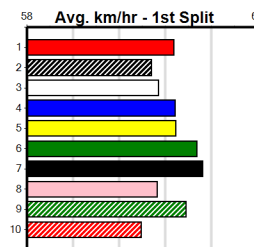

NP ELECTRICAL

Distance: 460m, Race Type: Grade 5, Total Prizemoney: $2,925
1st: $1,950, 2nd: $600, 3rd: $300, 4th: $75

Watchdog Tips:

Bet:

Form Box	Wgt	Dist	Track	Date	Time	BON	Margin	1st/2nd (Time)	PIR	Checked	Comment	WR	Split 1	S/P	Grade

TINKER PETE [5]

WRF Dog Jan-21 Sire: **ORSON ALLEN** Dam: **GAWKER BALE**
Owner(s): Burns Racing (SYN), C Burns, J Burns
Winning Distances: < 300m (0) 300 - 399m (1) 400 - 499m (7) 500 - 599m (0) 600 - 699m (0) > 700m (0)
Winning Weights: 29.6(1) 30.0(2) 30.2(2) 30.3(2) 30.9(1)

3rd (7)	29.8	390	BAL	R5	10-Jul-24	22.19	21.82	5.50L ASTON FANTASTIC (21.82)	S/63	.	.	.	8.65	$30.80	X45
5th (1)	30.0	400	GEL	R11	19-Jul-24	23.03	22.49	3.75L DOT'S REDEEMER (22.78)	M/55	.	.	.	8.78	$5.40	5
3rd (8)	30.0	400	WGL	R12	23-Jul-24	22.80	22.43	3.25L GAYLE BALE (22.59)	S/53	.	.	.	8.44	$10.70	5
1st (1)	30.2	400	GEL	R11	27-Jul-24	22.66	22.66	4.25L MR. DRAMATIC (22.96)	M/11	.	.	.	8.53	$3.90	5
4th (3)	29.9	390	WBL	R10	01-Aug-24	22.53	21.93	9.00L LEKTRA TONY (21.93)	M/45	.	.	.	8.95	$3.30	5
3rd (2)	30.3	450	SHP	R8	12-Aug-24	25.55	25.11	5.50L HOTEL WHISKY ONE (25.16)	M/533	.	.	.	6.71	$19.70	X45
6th (2)	30.1	460	GEL	R8	16-Aug-24	26.48	25.44	15.00 FIELD DAY (25.44)	M/366	.	.	.	6.62	$90.90	X45
4th (4)	30.1	460	GEL	R5	23-Aug-24	26.30	25.80	4.75L ON SONG ICE (25.98)	S/762	.	.	.	6.84	$23.00	5

Last 3 wins NOT included above

1st (6)	30.3	450	BAL	R7	20-Sep-23	25.53	25.38	2.50L GYPSY YANKEE (25.69)	M/321	.	SW	.	6.68	$2.90	5
1st (5)	30.3	450	SHP	R5	04-Mar-24	25.49	24.89	0.25L MILLS FOR THREE (25.50)	M/423	.	.	.	6.64	$6.20	5
1st (8)	30.0	390	BAL	R11	26-May-24	22.12	21.59	1.5L NOCTILUCENT (22.22)	S/32	.	.	.	8.52	$5.50	5

Box History

Bx	1st	2nd	3rd	4th	5th	6th	7th	8th
1	1	1	1	1	5			
2		1	1	1	1			
3			2	1	1	1		
4			1	1				
5	2			1		1		
6	1	1	2	1	1			1
7		2	2		1	1		
8	4	3	1					

Prize Best Starts Trk/Dts APM: $23540.00, 26.14(7)-29/9/23, 44-8-8-10, 4-0-0-1, 7614

THIEF RETURNS [5]

F Dog Feb-22 Sire: **CATCH THE THIEF** Dam: **SUPREME OUTLAW**
Owner(s): L Cardillo
Winning Distances: < 300m (0) 300 - 399m (0) 400 - 499m (5) 500 - 599m (0) 600 - 699m (0) > 700m (0)
Winning Weights: 32.3(1) 32.6(1) 33.1(1) 33.3(1) 33.6(1)

2nd (4)	33.1	400	GEL	R10	18-Jun-24	22.79	22.63	2.25L RAPIDFIRE LAYLA (22.63)	M/32	.	.	.	8.60	$5.00	6G
1st (7)	33.1	400	GEL	R10	25-Jun-24	22.63	22.50	3.00L MORE BOOST RICO (22.83)	M/11	.	.	.	8.52	$8.00	X67
1st (6)	33.3	460	GEL	R6	02-Jul-24	25.94	25.94	6.50L CABAO DEWBERRY (26.39)	M/421	.	SW	.	6.76	$4.20	5
1st (5)	33.6	460	GEL	R7	09-Jul-24	26.13	26.13	2.25L OUR TIGER NORMA (26.27)	Q/111	.	.	.	6.68	$1.50	5
8th (3)	33.0	515	SAN	R3	18-Jul-24	30.63	29.29	11.00 BAY TUDOR (29.92)	M/6888	.	.	.	5.28	$11.00	5
4th (3)	33.1	510	SLE	R6	28-Jul-24	29.39	28.91	7.00L BLACK VIPER (28.91)	M/555	.	.	.	9.47	$26.10	5
6th (8)	33.2	525	MEA	R3	03-Aug-24	30.76	29.82	4.25L ZADIE (30.48)	M/6666	.	.	.	5.25	$22.40	5
7th (7)	33.3	525	MEA	R5	17-Aug-24	30.85	29.80	14.00 PREMIUM EQUITY (29.91)	S/8667	.	.	.	5.26	$19.50	5

Last 3 wins NOT included above

1st (3)	32.6	450	BAL	R2	18-Dec-23	26.30	25.54	0.50L HELLO BUDDY (26.33)	M/663	.	SW	.	7.05	$3.70	T3-M
1st (8)	32.3	450	WBL	R6	29-Jan-24	25.61	25.58	6.00L BROOMBRAE FLOYD (26.01)	Q/111	.	.	.	6.73	$5.30	X67