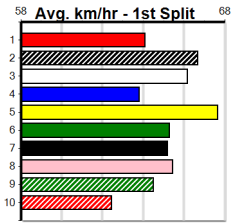

Bendigo

11
10:37PM
(VIC time)

HANRAHAN PLUMBING

Distance: 425m, Race Type: Grade 5, Total Prizemoney: $2,925
1st: $1,950, 2nd: $600, 3rd: $300, 4th: $75

Watchdog Tips: 0 0 0 0 Bet: .