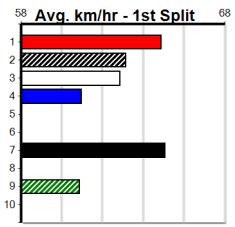

BENDIGO ADVERTISER

Distance: 425m, Race Type: Maiden, Total Prizemoney: $2,535
1st: $1,680, 2nd: $520, 3rd: $260, 4th: $75

2

7:28PM

(VIC time)

Watchdog Tips:

0 0 0 0

Bet: