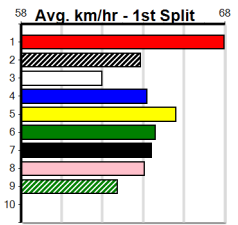

Bendigo

AG TYRES & WHEELS

Distance: 500m, Race Type: Grade 5, Total Prizemoney: $3,340
1st: $2,230, 2nd: $690, 3rd: $345, 4th: $75

5

8:31PM

(VIC time)

Watchdog Tips: 0 0 0 0 **Bet:** .