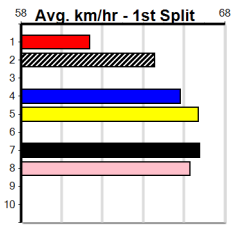

Bendigo

BENDIGO TO THE MEADOWS HT2

Distance: 500m, Race Type: S/E Heat, Total Prizemoney: \$3,875
1st: \$2,600, 2nd: \$800, 3rd: \$400, 4th: \$75

10

10:16PM

(VIC time)

Watchdog Tips:

0 0 0 0