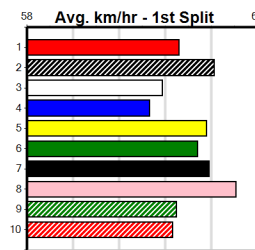

AVARD CIVIL DAMSELS DASH

Distance: 500m, Race Type: Grade 5, Total Prizemoney: $3,340
1st: $2,230, 2nd: $690, 3rd: $345, 4th: $75

Watchdog Tips:

Bet:

Table with columns: Form Box, Wgt, Dist, Track, Date, Time, BON, Margin, 1st/2nd (Time), PIR, Checked, Comment, WR, Split 1, S/P, Grade

REV ROSE [5]
BK Bitch Mar-22
Sire: SHIMA SHINE Dam: JD REVELATION
Trainer: Daniel Pell (Toolleen)
Winning Distances: < 300m (0) 300 - 399m (0) 400 - 499m (2) 500 - 599m (3) 600 - 699m (0) > 700m (0)
Winning Weights: 28.9(2) 29.2(1) 29.5(1) 29.6(1)
2nd (5) 29.3 600 MEA R2 15-Jun-24 34.64 34.36 2.75L GROOVBIRD (34.47) M/4322 . . . . . 9.12 $5.70 RWF
5th (7) 29.2 600 MEA R5 22-Jun-24 34.94 34.06 4.75L FLED THE SCENE (34.61) M/6544 . . . . . 9.17 $6.30 5H
4th (8) 29.8 525 MEA R7 06-Jul-24 30.57 30.06 6.50L SIT AND STEER (30.14) S/6764 . . . . . 5.23 $5.90 5
4th (1) 29.5 525 MEA R8 13-Jul-24 31.13 29.89 12.00 ZIPPING GRYLLIS (30.34) M/7765 . . . . . 5.35 $8.30 SH
3rd (5) 29.7 525 MEA R10 20-Jul-24 30.33 29.73 1.75L MACKINAW PEACH/ROYAL M/4443 . . . . . 5.24 $9.40 5
4th (3) 29.7 500 BEN R7 26-Jul-24 28.30 27.89 6.00L BUN STORM (27.89) M/445 . . . . . 6.71 $8.20 5
4th (8) 30.4 525 MEA R10 03-Aug-24 30.39 29.82 4.00L MASTER PABLO (30.12) M/8744 . . . . . 5.25 $18.70 5
3rd (4) 30.4 425 BEN R11 16-Aug-24 24.26 23.83 0.75L BLUE BLOOD (24.22) M/885 . . . . . 6.83 $4.00 5
Last 3 wins NOT included above
1st (3) 28.9 525 MEA R1 06-Jan-24 30.13 29.84 2.00L BUN RIDGE (30.26) S/5532 . . . SW . 5.25 $3.70 7
1st (4) 29.5 525 MEP R6 10-Apr-24 30.00 29.82 4.25L SWIFT VODKA (30.29) M/8631 . . . . . 5.28 $4.30 5
1st (5) 29.6 515 SAN R11 25-Apr-24 29.44 29.24 0.25L SHIMA STEEL (29.45) M/4222 . . . . . 5.13 $3.40 X45

Box History table for REV ROSE [5] with columns Bx, 1st, 2nd, 3rd, 4th, 5th, 6th, 7th, 8th and Prize Best Starts, Trk/Dts, APM.