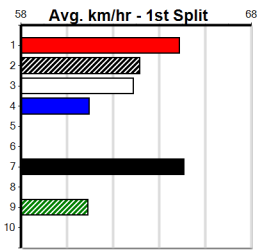

BENDIGO ADVERTISER

Distance: 425m, Race Type: Maiden, Total Prizemoney: $2,535
1st: $1,680, 2nd: $520, 3rd: $260, 4th: $75

Watchdog Tips:

Bet:

Form Box	Wgt	Dist	Track	Date	Time	BON	Margin	1st/2nd (Time)	PIR	Checked	Comment	WR	Split 1	S/P	Grade

1

PAW SUMMER (NSW)[M]
BK Bitch Dec-22 Sire: BERNARDO Dam: DYNA HARPA Trainer: Mark Delbridge (Balliang)
Owner(s): B Wheeler
Winning Distances: < 300m (0) 300 - 399m (0) 400 - 499m (0) 500 - 599m (0) 600 - 699m (0) > 700m (0)
Winning Weights:
5th (1) 27.0 525 MEP R1 14-Aug-24 31.28 29.83 21.00 PAW GUNNER (29.83) Q/3555 . . . . . 5.24 $10.80 MH
4th (1) 27.0 450 SHP R2 19-Aug-24 25.83 24.90 8.50L SOLO MAN (25.25) M/444 . . . . . 6.75 $22.70 M

Box History

Bx	1st	2nd	3rd	4th	5th	6th	7th	8th
1				1	1			
2								
3								
4								
5								
6								
7								
8								

Prize Best $75.00 FSH
Starts 2-0-0-0
Trk/Dts 0-0-0-0
APM 75

Last 3 wins NOT included above

2

PAW VERNON (NSW)[M]
BK Dog Dec-22 Sire: BERNARDO Dam: DYNA HARPA Trainer: Mark Delbridge (Balliang)
Owner(s): B Wheeler
Winning Distances: < 300m (0) 300 - 399m (0) 400 - 499m (0) 500 - 599m (0) 600 - 699m (0) > 700m (0)
Winning Weights:
6th (7) 30.2 460 WGL R1 13-Aug-24 26.82 25.71 12.00 GOOD VIBES ONLY (26.03) M/333 . . . . . V0 . 6.77 $4.50 MH
3rd (5) 30.2 390 SHP R1 19-Aug-24 22.48 21.94 0.75L RHOSWEN (22.43) S/43 . . . . . 8.71 $4.00 M

Box History

Bx	1st	2nd	3rd	4th	5th	6th	7th	8th
1								
2								
3								
4								
5			1					
6								
7						1		
8								

Prize Best $260.00 FSH
Starts 2-0-0-1
Trk/Dts 0-0-0-0
APM 260

Last 3 wins NOT included above

3

KURRACA GAL [M]
BK Bitch May-22 Sire: LOCHINVAR MARLOW Dam: ROCK SINGER Trainer: Dale Plier (Fentons Creek)
Owner(s): D Plier
Winning Distances: < 300m (0) 300 - 399m (0) 400 - 499m (0) 500 - 599m (0) 600 - 699m (0) > 700m (0)
Winning Weights:
3rd (4) 24.4 410 HOR R1 21-May-24 24.15 23.21 9.00L LEGITIMATE (23.53) M/33 . . . . . 10.66 $5.60 M
7th (5) 24.5 425 BEN R4 12-Jul-24 26.33 23.86 28.00 DYNAMITE DOUG (24.38) Q/577 . . . . . 6.85 $87.40 MH

Box History

Bx	1st	2nd	3rd	4th	5th	6th	7th	8th
1								
2								
3								
4			1					
5							1	
6								
7								
8								

Prize Best $260.00 FSH
Starts 26.33(5)-12/7/24
Starts 2-0-0-1
Trk/Dts 1-0-0-0
APM 156

Last 3 wins NOT included above

4

ATOMIC DIVA [M]
BK Bitch Sep-22 Sire: HARD STYLE RICO Dam: COLOURFUL PAST Trainer: Thomas Boehmke (Narewillock)
Owner(s): H Boehmke
Winning Distances: < 300m (0) 300 - 399m (0) 400 - 499m (0) 500 - 599m (0) 600 - 699m (0) > 700m (0)
Winning Weights:
8th (5) 30.1 425 BEN R1 26-Jul-24 25.45 23.79 22.00 SPENCER (23.96) M/237 . . . . . V5 . 6.71 $48.50 M
7th (6) 29.9 425 BEN R1 02-Aug-24 25.18 23.70 8.50L LIBRA COURT (24.61) M/557 . . . . . W 6.93 $38.60 M

Box History

Bx	1st	2nd	3rd	4th	5th	6th	7th	8th
1								
2								
3								
4								
5								1
6							1	
7								
8								

Prize Best $0.00 FSH
Starts 25.18(6)-2/8/24
Starts 2-0-0-0
Trk/Dts 2-0-0-0
APM 0

Last 3 wins NOT included above

5

DIRTY RASCAL (NSW)[M]
BK Dog Sep-22 Sire: FLYING RICCIARDO Dam: JAYDAH'S JET Trainer: Thomas Boehmke (Narewillock)
Owner(s): H Boehmke
Winning Distances: < 300m (0) 300 - 399m (0) 400 - 499m (0) 500 - 599m (0) 600 - 699m (0) > 700m (0)
Winning Weights:

Box History

Bx	1st	2nd	3rd	4th	5th	6th	7th	8th
1								
2								
3								
4								
5								
6								
7								
8								

Prize Best $0 FSH
Starts 0-0-0-0
Trk/Dts 0-0-0-0
APM 0

Last 3 wins NOT included above