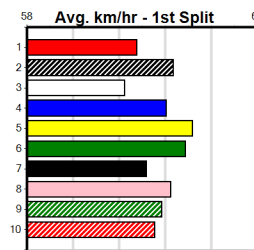

MANNINGS GREYHOUND COMPLEX

Distance: 425m, Race Type: Grade 5, Total Prizemoney: $2,925
1st: $1,950, 2nd: $600, 3rd: $300, 4th: $75

Watchdog Tips:

Bet:

Table with columns: Form Box, Wgt, Dist, Track, Date, Time, BON, Margin, 1st/2nd (Time), PIR, Checked, Comment, W/R, Split 1, S/P, Grade

Race 1: CLASSY SHIFTER [5]. Dog: Jun-20, Sire: ASTON DEE BEE, Dam: SUMMER SKYE. Trainer: Kevin Ashton (Charlton). Includes winning distances, weights, and a box history table.

Race 2: SHOW CAUSE [5]. Dog: Apr-22, Sire: AUSSIE INFRARED, Dam: JUSTIFY. Trainer: Garry George (Beulah). Includes winning distances, weights, and a box history table.

Race 3: COFFEE BUDDIES [5]. Dog: Oct-21, Sire: MY REDEEMER, Dam: MISS CAITLYN. Trainer: David Keanelly (Marong). Includes winning distances, weights, and a box history table.

Race 4: FABIO GIBLET [5]. Dog: Oct-22, Sire: FERAL FRANKY, Dam: HAPPY RUBY. Trainer: Rebecca Gibbons (Avalon). Includes winning distances, weights, and a box history table.

Race 5: DELIGHTFUL [5]. Dog: Feb-21, Sire: BERNARDO, Dam: ABSOLUTE DELIGHT. Trainer: Kevin Ashton (Charlton). Includes winning distances, weights, and a box history table.