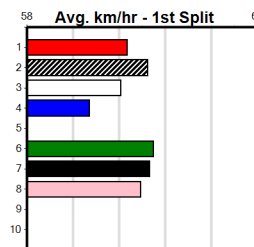

SPORTSBET HT1

Distance: 500m, Race Type: Mixed 6/7 Heat, Total Prizemoney: $3,340
1st: $2,230, 2nd: $690, 3rd: $345, 4th: $75

Watchdog Tips: [ ] [ ] [ ] [ ] Bet: [ ]

PATRIOT BRADLEY [7]
RBD Dog Apr-22 Sire: FERNANDO BALE Dam: PATRIOT TUBMAN
Owner(s): B Keel
Trainer: Garry George (Beulah)
Winning Distances: < 300m (0) 300 - 399m (0) 400 - 499m (1) 500 - 599m (0) 600 - 699m (0) > 700m (0)
Winning Weights: 31.0(1)
Race results table with columns: Rank, Box, Dist, Dog, R, Date, Time, BON, Margin, 1st/2nd (Time), PIR, Checked, Comment, WR, Split 1, S/P, Grade.

ESPRESSO BABE [6]
BK Bitch Oct-21 Sire: MY REDEEMER Dam: MISS CAITLYN
Owner(s): I Feher
Trainer: David Keanelly (Marong)
Winning Distances: < 300m (0) 300 - 399m (0) 400 - 499m (1) 500 - 599m (1) 600 - 699m (0) > 700m (0)
Winning Weights: 25.4(2)
Race results table with columns: Rank, Box, Dist, Dog, R, Date, Time, BON, Margin, 1st/2nd (Time), PIR, Checked, Comment, WR, Split 1, S/P, Grade.

DAINTREE ASTER [7]
BK Bitch Oct-22 Sire: FERAL FRANKY Dam: WHISTLING BULLET
Owner(s): LUCKY ELEVEN (SYN), K Joske, G Joske
Trainer: Ben Joske (Yinnar South)
Winning Distances: < 300m (0) 300 - 399m (0) 400 - 499m (1) 500 - 599m (0) 600 - 699m (0) > 700m (0)
Winning Weights: 26.2(1)
Race results table with columns: Rank, Box, Dist, Dog, R, Date, Time, BON, Margin, 1st/2nd (Time), PIR, Checked, Comment, WR, Split 1, S/P, Grade.

NORBIT [6]
BK Dog Oct-22 Sire: FERNANDO BALE Dam: RASPUTIA
Owner(s): WESTERN WIZARD (SYN), H Demoor, C Hudson
Trainer: Raymond Gatt (Bannockburn)
Winning Distances: < 300m (0) 300 - 399m (0) 400 - 499m (2) 500 - 599m (0) 600 - 699m (0) > 700m (0)
Winning Weights: 34.0(1) 34.3(1)
Race results table with columns: Rank, Box, Dist, Dog, R, Date, Time, BON, Margin, 1st/2nd (Time), PIR, Checked, Comment, WR, Split 1, S/P, Grade.

*** VACANT BOX ***
Sire: Dam:
Owner(s):
Trainer:
Winning Distances: < 300m (0) 300 - 399m (0) 400 - 499m (0) 500 - 599m (0) 600 - 699m (0) > 700m (0)
Winning Weights:

1

2

3

4

5