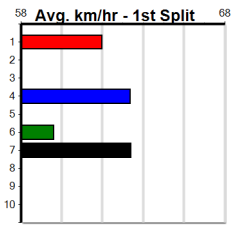

DOWNLOAD THE WATCHDOG APP

Distance: 390m, Race Type: Maiden, Total Prizemoney: $2,535
1st: $1,680, 2nd: $520, 3rd: $260, 4th: $75

9
5:47PM
(VIC time)

Watchdog Tips: **0** **0** **0** **0** Bet: **.**

Form	Box	Weight	Dist	Track	Date	Time	BON	Margin	1st/2nd (Time)	PIR	Checked	Comment	W/R	Split 1	S/P	Grade	
1 DECODED [M]																	
BK	D				Apr-22												
Trainer: Margery Quick (Haddon)									ZIPPING FREEMAN								
2nd	(1)	34.1	390	WBL	R1	15-Jul-24	22.98	22.62	4.50	LPACK YOUR BAGS (22.68)	S/33	.	.	.	9.04	$3.70	M
6th	(8)	33.6	425	BEN	R1	31-Jul-24	24.80	24.14	9.00	LZERO KILLER (24.18)	S/754	.	.	.	6.75	$7.10	M
4th	(5)	34.0	390	BAL	R1	05-Aug-24	22.88	22.44	4.75	LMISS CHERRY (22.56)	M/44	.	.	.	8.78	$4.40	T3-M
2nd	(7)	33.3	410	HOR	R1	17-Aug-24	24.27	23.09	5.50	LROCKING ROXY (23.89)	S/42	.	.	.	10.85	$13.80	M
Owner(s): G Collins																	
<table border="1"> <thead> <tr><th colspan="8">Winning Boxes</th></tr> <tr><th>1</th><th>2</th><th>3</th><th>4</th><th>5</th><th>6</th><th>7</th><th>8</th></tr> </thead> <tbody> <tr><td>Prize</td><td></td><td></td><td></td><td></td><td></td><td></td><td></td></tr> <tr><td>Best</td><td></td><td></td><td></td><td></td><td></td><td></td><td></td></tr> <tr><td>Starts</td><td></td><td></td><td></td><td></td><td></td><td></td><td></td></tr> <tr><td>Trk/Dst</td><td></td><td></td><td></td><td></td><td></td><td></td><td></td></tr> <tr><td>APM</td><td></td><td></td><td></td><td></td><td></td><td></td><td></td></tr> </tbody> </table>																	
2 SUFFOLK PARK (NSW)[M]																	
BK	D				Apr-22												
Trainer: Donna Knight (Talbot)									SALDANA								
Owner(s): D Knight																	
<table border="1"> <thead> <tr><th colspan="8">Winning Boxes</th></tr> <tr><th>1</th><th>2</th><th>3</th><th>4</th><th>5</th><th>6</th><th>7</th><th>8</th></tr> </thead> <tbody> <tr><td>Prize</td><td></td><td></td><td></td><td></td><td></td><td></td><td></td></tr> <tr><td>Best</td><td></td><td></td><td></td><td></td><td></td><td></td><td></td></tr> <tr><td>Starts</td><td></td><td></td><td></td><td></td><td></td><td></td><td></td></tr> <tr><td>Trk/Dst</td><td></td><td></td><td></td><td></td><td></td><td></td><td></td></tr> <tr><td>APM</td><td></td><td></td><td></td><td></td><td></td><td></td><td></td></tr> </tbody> </table>																	
3 HIGHWAY HOOLIGAN (NSW)[M]																	
RF	D				Feb-23												
Trainer: Cooper Hayes (Mill Park)									ZIPPING CIA								
Owner(s): C Hayes																	
<table border="1"> <thead> <tr><th colspan="8">Winning Boxes</th></tr> <tr><th>1</th><th>2</th><th>3</th><th>4</th><th>5</th><th>6</th><th>7</th><th>8</th></tr> </thead> <tbody> <tr><td>Prize</td><td></td><td></td><td></td><td></td><td></td><td></td><td></td></tr> <tr><td>Best</td><td></td><td></td><td></td><td></td><td></td><td></td><td></td></tr> <tr><td>Starts</td><td></td><td></td><td></td><td></td><td></td><td></td><td></td></tr> <tr><td>Trk/Dst</td><td></td><td></td><td></td><td></td><td></td><td></td><td></td></tr> <tr><td>APM</td><td></td><td></td><td></td><td></td><td></td><td></td><td></td></tr> </tbody> </table>																	
4 KING CHERRY [M]																	
BD	D				Jan-23												
Trainer: Andrew Xerri (Merrimu)									BLOCK STAR								
Owner(s): Cherry Farm (SYN), A Xerri, S Xerri																	
<table border="1"> <thead> <tr><th colspan="8">Winning Boxes</th></tr> <tr><th>1</th><th>2</th><th>3</th><th>4</th><th>5</th><th>6</th><th>7</th><th>8</th></tr> </thead> <tbody> <tr><td>Prize</td><td></td><td></td><td></td><td></td><td></td><td></td><td></td></tr> <tr><td>Best</td><td></td><td></td><td></td><td></td><td></td><td></td><td></td></tr> <tr><td>Starts</td><td></td><td></td><td></td><td></td><td></td><td></td><td></td></tr> <tr><td>Trk/Dst</td><td></td><td></td><td></td><td></td><td></td><td></td><td></td></tr> <tr><td>APM</td><td></td><td></td><td></td><td></td><td></td><td></td><td></td></tr> </tbody> </table>																	
5 APRIL OH ZEAL [M]																	
BK	B				Jun-22												
Trainer: Kathrynne Tabb (Lara)									ZEAL SENSATION								
Owner(s): Real zeal (SYN), M Tabb, S Tabb																	
<table border="1"> <thead> <tr><th colspan="8">Winning Boxes</th></tr> <tr><th>1</th><th>2</th><th>3</th><th>4</th><th>5</th><th>6</th><th>7</th><th>8</th></tr> </thead> <tbody> <tr><td>Prize</td><td></td><td></td><td></td><td></td><td></td><td></td><td></td></tr> <tr><td>Best</td><td></td><td></td><td></td><td></td><td></td><td></td><td></td></tr> <tr><td>Starts</td><td></td><td></td><td></td><td></td><td></td><td></td><td></td></tr> <tr><td>Trk/Dst</td><td></td><td></td><td></td><td></td><td></td><td></td><td></td></tr> <tr><td>APM</td><td></td><td></td><td></td><td></td><td></td><td></td><td></td></tr> </tbody> </table>																	
6 SOLAR SPECTRUM [M]