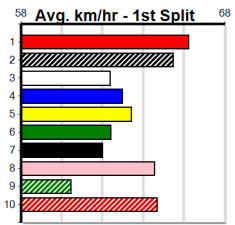

Watchdog Tips: 0 0 0 0 Bet: .