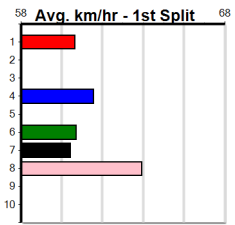

SPORTSBET SET A DEPOSIT LIMIT

Distance: 450m, Race Type: Maiden, Total Prizemoney: $2,535
1st: $1,680, 2nd: $520, 3rd: $260, 4th: $75

3

3:47PM

(VIC time)

Watchdog Tips:

0 0 0 0

Bet: