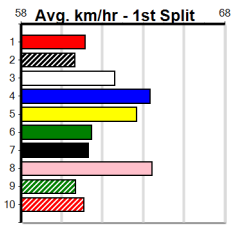

SPORTSBET EVERY DOG HAS ITS DAY

Distance: 390m, Race Type: Grade 7, Total Prizemoney: \$2,925
1st: \$1,950, 2nd: \$600, 3rd: \$300, 4th: \$75

12

6:39PM
(VIC time)

Watchdog Tips: **0 0 0 0** Bet: **0**

Form	Box	Weight	Dist	Track	Date	Time	BON	Margin	1st/2nd (Time)	PIR	Checked	Comment	W/R	Split 1	S/P	Grade	
1 PAW LILIBET (NSW)[7]																	
BK	B				Jan-23												DYNA GARNER
Trainer: Mark Delbridge (Balliang)																	
1st	(3)	25.6	390	BAL	R1	31-Jul-24	22.42	22.17	2.25LBONA VISTA (22.57)	Q/11	.	.	.	8.43	\$4.30	MH	
7th	(6)	25.7	390	BAL	R9	07-Aug-24	22.96	22.08	12.00LPAW REX (22.18)	M/56	.	.	.	8.85	\$7.40	MF	
6th	(4)	25.7	435	SLE	R3	11-Aug-24	25.63	24.42	11.00LPAW USAMI (24.92)	M/656	.	.	.	5.39	\$3.00	X67	
5th	(2)	25.4	425	BEN	R10	16-Aug-24	24.72	23.83	6.50LSPRING COIN (24.28)	M/555	.	.	.	6.78	\$12.40	X67	
Owner(s): B Wheeler																	
2 DARK BEFORE DAWN [7]																	
BK	D				Feb-22												SIN RAP BOOM
Trainer: Kevin Ross (Mount Glasgow)																	
7th	(7)	31.0	425	BEN	R9	20-Jul-24	25.20	24.13	7.50LMAX TANGO (24.70)	S/345	.	.	.	6.85	\$9.60	7	
3rd	(2)	31.3	390	BAL	R10	29-Jul-24	22.95	22.45	6.50LBAGGIO (22.50)	Q/44	.	.	.	8.92	\$3.20	7	
4th	(2)	30.8	400	GEL	R10	03-Aug-24	23.65	22.64	9.00LSHE'S WIRED (23.04)	M/65	.	.	.	9.08	\$15.00	7	
7th	(3)	30.8	425	BEN	R9	07-Aug-24	24.56	24.28	4.00LSASSY RICO (24.28)	S/677	.	.	W	6.83	\$33.20	7	
Owner(s): R Ross																	
3 ASTON FLURRY [7]																	
BE	B				Aug-22												ASTON ZEPHYR
Trainer: Mathew Tabb (Lara)																	
4th	(7)	30.1	400	GEL	R4	30-Jul-24	23.62	22.64	4.50LPANDA BELLA (23.31)	M/24	.	.	.	8.70	\$2.60	7	
7th	(7)	30.1	400	GEL	R10	03-Aug-24	23.82	22.64	12.00LSHE'S WIRED (23.04)	Q/56	.	.	.	9.03	\$1.70	7	
3rd	(6)	30.0	450	BAL	R5	07-Aug-24	25.91	25.38	1.00LBOMB LUCA (25.85)	Q/111	.	.	.	6.59	\$31.60	RW	
7th	(4)	30.8	460	GEL	R7	13-Aug-24	27.01	26.08	11.00LCIRCLE ROUND (26.28)	M/356	.	.	.	6.80	\$3.50	7	
Owner(s): R Borda																	
4 MISCHIEF MATE [7]																	
BKW	D				Jul-22												MEPUNGA FAME
Trainer: Danielle Keane (Koroit)																	
1st	(2)	33.6	390	WBL	R2	22-Jul-24	22.52	22.22	2.50LHARDSTYLE RUBY (22.68)	Q/21	.	SW	.	8.79	\$5.70	M	
6th	(2)	33.3	390	WBL	R3	25-Jul-24	23.68	22.11	14.00LINTUITIVE (22.75)	M/44	.	.	.	9.05	\$12.10	7	
5th	(8)	33.3	390	WBL	R3	05-Aug-24	23.10	22.42	5.50LFINNIS BALE (22.71)	S/43	.	.	.	8.89	\$5.60	7	
3rd	(7)	33.6	390	WBL	R3	12-Aug-24	22.84	22.25	6.50LPAW VARNER (22.41)	M/22	.	.	.	8.82	\$23.50	7	
Owner(s): D Keane																	
5 MAKE US DREAM [7]																	
BE	B				Apr-22												LIVERPOOL FLYER
Trainer: Gregory Mcrae (Smythes Creek)																	
6th	(5)	22.3	390	WBL	R2	04-Jul-24	23.88	22.08	17.00LTUBMAN'S LEGACY (22.73)	M/76	.	V0	.	9.21	\$20.20	7	
7th	(3)	22.3	410	HOR	R9	13-Jul-24	24.38	23.35	11.00LASTON DALTRY (23.63)	M/58	.	.	.	10.69	\$18.10	7	
2nd	(2)	22.2	400	GEL	R10	13-Aug-24	23.24	22.63	3.00LASTON SEAN (23.04)	M/22	.	.	.	8.72	\$2.60	7	
7th	(5)	22.1	410	HOR	R3	17-Aug-24	24.33	23.09	10.00LPAW NELVIN (23.65)	M/77	.	.	.	10.88	\$9.80	7	
Owner(s): B Thurston																	
6 MR. BOOT BOOT [7]																	
WBK	D				Apr-22												ALVIRA
Trainer: John Frewin (Anakie)																	
6th	(3)	32.0	400	GEL	R9	23-Jul-24	23.36	22.44	6.50LPLATYPUS YAALA (22.92)	S/86	.	.	.	8.93	\$16.60	7	
2nd	(2)	31.8	400	GEL	R4	30-Jul-24	23.41	22.64	1.5LPANDA BELLA (23.31)	S/42	.	.	.	8.77	\$14.20	7	
6th	(6)	32.1	400	GEL	R10	06-Aug-24	23.37	22.31	11.00LENTERTAINMENT (22.64)	S/67	.	.	.	8.84	\$77.00	7	
8th	(7)	32.0	390	WBL	R9	12-Aug-24	23.69	22.25	20.00LWAIRUA'S WAY (22.34)	S/88	.	V0	.	9.35	\$9.40	7	
Owner(s): J Farrugia																	
7 GRACE'S ENTITY [7]																	
F	B				Jan-22												ZARA'S ENTITY
Trainer: Kathleen Boyle (Lethbridge)																	
8th	(1)	28.8	450	WBL	R4	18-Apr-24	26.63	25.51	7.00LBUN UNDERCURRENT	Q/678	.	.	.	7.04	\$18.80	X67	
7th	(8)	28.6	390	BAL	R9	02-May-24	23.50	21.93	9.00LBĽOČK A BABE (22.87)	S/77	.	.	.	8.81	\$9.00	X67	
7th	(1)	28.5	400	GEL	R3	30-Jul-24	23.30	22.64	9.50LASTON RECORD (22.65)	M/77	.	V0	.	9.15	\$7.30	7	
7th	(1)	28.6	400	GEL	R10	06-Aug-24	23.76	22.31	16.00LENTERTAINMENT (22.64)	M/86	.	.	.	8.93	\$12.80	7	
Owner(s): - k m sydicate (SYN), M Barry, K Boyle																	
8 ASTON KING [7]																	
BK	D				Jan-22												ASTON ECLIPSE
Trainer: Aimee Drew (Dennington)																	
8th	(6)	32.7	390	WBL	R1	11-Jul-24	23.76	21.94	19.00LALL TALKER (22.47)	M/55	.	.	.	9.21	\$5.50	M	
1st	(1)	32.4	390	WBL	R1	18-Jul-24	22.21	22.07	11.00LBELAIR BETTY (22.96)	Q/11	.	SW	.	8.64	\$1.80	M	
8th	(4)	32.4	450	WBL	R5	25-Jul-24	26.76	25.55	18.00LHOME TOWN (25.55)	S/657	.	V7	.	6.94	\$5.50	X67	
Owner(s): R Borda																	
9 BARELLEN SILK [7] Res.																	
RBD	B				Apr-22												BARELLEN PEARL
Trainer: Alfred King (Sulky)																	
6th	(6)	27.5	425	BEN	R1	20-Jul-24	25.18	24.13	12.00LNORBIT (24.36)	M/566	.	.	.	6.90	\$32.70	M	
1st	(7)	27.4	390	BAL	R3	31-Jul-24	22.82	22.17	1.75LPAW NITRO (22.93)	M/43	.	.	.	8.85	\$76.20	MH	
5th	(5)	27.6	390	BAL	R9	07-Aug-24	22.88	22.08	10.00LPAW REX (22.18)	M/64	.	.	W	8.90	\$127.10	MF	
5th	(2)	27.4	450	BAL	R9	18-Aug-24	26.34	25.68	6.00LSHE'S BONKERS (25.93)	S/443	.	.	.	6.89	\$13.00	T3-7	
Owner(s): A King																	
10 MAJESTIC GEORGE [7] Res.																	
BK	D				Apr-21												DYNA FAME
Trainer: Cody Hose (Lara)																	
7th	(2)	28.4	450	BAL	R5	22-Jul-24	26.69	25.73	5.50LKAYE NIGHT (26.32)	M/688	.	.	.	6.95	\$33.40	T3-RW	
5th	(8)	28.5	400	GEL	R4	30-Jul-24	23.66	22.64	5.00LPANDA BELLA (23.31)	M/35	.	.	.	8.75	\$17.60	7	
6th	(3)	28.9	460	GEL	R5	06-Aug-24	26.70	25.67	10.00LPAW LARRY (26.02)	Q/464	.	.	.	6.94	\$91.50	X67	
7th	(8)	28.3	450	BAL	R9	11-Aug-24	26.45	25.52	11.00LCANT PARK THERE (25.72)	M/877	.	.	.	7.07	\$40.20	T3-7	
Owner(s): C Hose																	