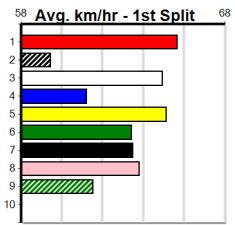

SJC CONCRETING

Distance: 450m, Race Type: Grade 6, Total Prizemoney: $2,925
1st: $1,950, 2nd: $600, 3rd: $300, 4th: $75

Watchdog Tips: 0 0 0 0 Bet: .