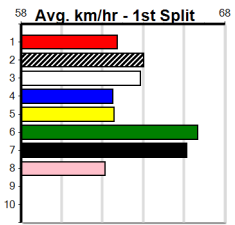

Watchdog Tips:

0 0 0 0

Bet: