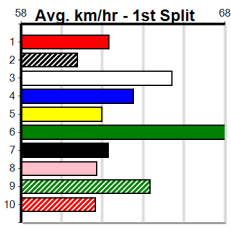

Watchdog Tips: **0 0 0 0** Bet: .

Form	Box	Weight	Dist	Track	Date	Time	BON	Margin	1st/2nd (Time)	PIR	Checked	Comment	W/R	Split 1	S/P	Grade	
1 DAISY MAY [5]																	
BK	B				Apr-21												DYNA FAME
Trainer: Cody Hose (Lara)																	
6th	(5)	25.3	450	BAL	R7	22-Jul-24	26.28	25.73	8.00	BRANDENBURG (25.73)	Q/335	.	.	6.78	\$14.00	T3-5	
3rd	(3)	25.6	450	BAL	R8	29-Jul-24	25.92	25.69	3.50	LOPRAH BALE (25.69)	Q/222	.	.	6.68	\$10.20	5	
4th	(6)	25.6	390	BAL	R4	05-Aug-24	22.82	22.44	2.75	LIDYLLIC POINT (22.63)	M/44	.	.	8.72	\$10.40	T3-5	
4th	(3)	24.9	400	GEL	R12	13-Aug-24	23.45	22.63	8.00	BLUE RISE (22.89)	Q/64	.	.	8.88	\$24.00	5	
Owner(s): C Hose																	
2 SYLVAN LAKE [5]																	
BK	B				May-20												CARLA ZEUS
Trainer: Suwit Bunchusri (Talbot)																	
8th	(6)	32.6	390	BAL	R12	30-Jun-24	23.90	22.21	18.00	BORROWED TIME (22.67)	M/88	.	V14	9.30	\$6.20	T3-5	
1st	(5)	32.4	390	BAL	R12	29-Jul-24	22.45	22.45	8.50	HEAD BIN (23.03)	Q/11	.	.	8.48	\$3.20	5	
1st	(1)	32.7	425	BEN	R5	07-Aug-24	24.48	24.28	3.00	LUCKY ONE (24.68)	M/111	.	.	6.78	\$1.90	5	
2nd	(1)	33.5	390	BAL	R12	18-Aug-24	22.51	22.21	3.25	LMAN OF COURAGE (22.29)	M/22	.	.	8.57	\$10.70	T3-5	
Owner(s): D Knight																	
3 SCOTT TO BURN [5]																	
F	D				Nov-20												SCOTT TO GIVE
Trainer: Mark Keane (Koroit)																	
6th	(7)	32.6	390	WBL	R8	13-Jun-24	22.97	21.84	11.00	DOT'S REDEEMER (22.24)	M/66	.	.	9.06	\$31.30	FFA	
6th	(7)	32.9	410	HOR	R12	18-Jun-24	24.45	23.08	12.00	LASTON PING (23.66)	Q/44	.	.	11.10	\$32.80	5H	
4th	(2)	32.8	300	HVL	R11	23-Jun-24	17.09	16.69	1.00	DO THAT EASY (17.02)	M/1	.	.	3.95	\$35.40	5	
6th	(6)	32.6	390	WBL	R11	27-Jun-24	22.67	22.05	8.50	WHAT HOPE (22.10)	M/55	.	V14	8.90	\$14.20	5	
Owner(s): M Keane																	
4 LOTHBROK GIRL [5]																	
BK	B				Jan-21												PUZZLES
Trainer: Deb Carr (Mininera)																	
6th	(8)	28.4	390	WBL	R9	18-Jul-24	22.66	22.07	4.50	TANGELA BALE (22.36)	M/56	.	.	8.91	\$75.60	X45	
3rd	(4)	28.7	390	WBL	R5	22-Jul-24	22.76	22.22	7.00	CALL ME ARTIE (22.27)	S/54	.	.	9.10	\$4.40	5	
5th	(2)	28.3	450	WBL	R7	01-Aug-24	25.88	25.35	4.75	MYSTIC BRAE (25.56)	S/775	.	.	6.92	\$20.70	5	
3rd	(7)	28.8	390	BAL	R11	18-Aug-24	22.64	22.21	6.50	BELIEVING (22.21)	M/55	.	.	8.65	\$5.70	T3-5	
Owner(s): D Carr																	
5 GOGO SKYE [5]																	
BKW	D				Nov-21												CIMARRON STRIP
Trainer: Suwit Bunchusri (Talbot)																	
2nd	(8)	30.5	390	BAL	R12	14-Jul-24	22.76	22.33	3.00	LIBROX COOPER (22.57)	M/32	.	.	8.56	\$3.20	T3-5	
2nd	(6)	30.5	425	BEN	R6	20-Jul-24	24.50	24.13	5.50	LOUR FABIO (24.13)	M/332	.	.	6.71	\$14.80	X45	
7th	(3)	30.7	390	BAL	R12	28-Jul-24	23.29	22.75	6.00	MISTY AMY (22.89)	M/77	.	.	8.80	\$4.90	T3-5	
7th	(2)	30.5	425	BEN	R4	31-Jul-24	25.31	24.14	17.00	LRABADA (24.15)	M/367	.	.	6.63	\$9.30	X45	
Owner(s): S Bunchusri																	
6 FRONT COVER [5]																	
BK	B				Dec-21												CHLOE LOUISE
Trainer: Margery Quick (Haddon)																	
3rd	(4)	25.1	390	BAL	R11	26-Jun-24	22.36	22.01	5.00	DUCHESS GEORGIA (22.01)	Q/23	.	.	8.35	\$6.20	5	
7th	(3)	25.1	390	WBL	R7	04-Jul-24	22.87	22.08	11.00	TORNADO TAHLIA (22.12)	M/77	.	.	8.94	\$8.20	FFA	
5th	(7)	25.8	390	WBL	R7	11-Jul-24	22.65	21.94	8.50	WHAT HOPE (22.07)	M/23	.	.	8.67	\$10.60	X34	
6th	(3)	26.3	400	GEL	R6	06-Aug-24	23.18	22.31	13.00	LASTON OPHELIA (22.31)	M/15	.	.	8.34	\$6.60	X45	
Owner(s): Wat Gor Pow (SYN), S Watson, B Power, I Arshad																	
7 SANDY'S LARA [5]																	
BK	B				Feb-22												SILENT SANDY
Trainer: Robert Weightman (Haddon)																	
2nd	(5)	28.6	390	WBL	R12	08-Jul-24	22.52	22.15	2.00	MIGHTY MOLLY (22.39)	S/32	.	.	8.91	\$5.50	5	
5th	(1)	28.8	390	WBL	R11	15-Jul-24	23.23	22.62	4.00	KOUTAKI (22.97)	M/55	.	.	9.10	\$4.80	5	
1st	(6)	29.0	390	BAL	R5	29-Jul-24	22.72	22.45	0.75	STYLE KEY (22.77)	M/22	.	SW	8.61	\$16.10	5	
5th	(7)	28.8	390	BAL	R11	05-Aug-24	22.84	22.44	6.00	CRACKERJACK BERN (22.44)	M/45	.	.	8.65	\$26.80	T3-5	
Owner(s): R Weightman																	
8 WHO [5]																	
BK	D				Apr-21												LASER BLUE
Trainer: Neil Lavelle (Altona Meadows)																	
5th	(6)	35.2	460	WGL	R8	04-Jun-24	26.49	26.11	5.50	LASTON ANGELO (26.11)	S/765	.	.	6.87	\$12.50	T3-5	
5th	(1)	35.0	390	BAL	R12	12-Jun-24	22.69	22.07	5.00	FIERY DUEL (22.35)	M/33	.	.	8.63	\$7.30	5NP	
7th	(2)	35.3	435	SLE	R12	16-Jun-24	25.51	24.37	11.00	MASTER OF DREAMS (24.81)	M/887	.	.	5.53	\$22.70	5	
2nd	(7)	35.2	450	BAL	R7	18-Aug-24	26.17	25.68	0.10	KEL OF KINTYRE (26.16)	M/421	.	.	6.77	\$20.00	T3-5	
Owner(s): N Lavelle																	
9 ORBIT BALE (NSW)[5] Res.																	
BK	D				Nov-21												IVORIA BALE
Trainer: Mark Delbridge (Balliang)																	
6th	(7)	36.1	390	WBL	R5	27-Jun-24	22.90	22.05	12.00	EXPLOSIVE DEBT (22.09)	S/88	.	.	9.24	\$9.60	5	
3rd	(1)	36.2	450	BAL	R6	03-Jul-24	25.74	25.11	2.00	ZIPPING MOFFAT (25.60)	M/114	.	.	6.59	\$27.00	X45	
8th	(3)	36.4	450	SHP	R8	08-Jul-24	25.89	24.98	6.00	BRUCE'S SHOUT (25.50)	M/776	.	.	6.87	\$39.70	5	
WGT(-)		38.8	390	BAL		18-Aug-24	22.46		0.01	Trial Cleared	M	.	1of1		\$.	WGT	
Owner(s): B Wheeler																	
10 ROXY CRUMPET [5] Res.																	
BK	D				Sep-20												FANTASTIC ROXY
Trainer: Suwit Bunchusri (Talbot)																	
5th	(4)	35.7	390	BAL	R5	29-Jul-24	22.98	22.45	3.75	SANDY'S LARA (22.72)	M/77	.	.	8.83	\$3.40	5	
3rd	(3)	35.6	400	GEL	R12	03-Aug-24	23.14	22.64	2.00	FIERY FLIRT (23.00)	M/43	.	SW	8.89	\$5.00	5	
4th	(5)	35.6	450	BAL	R8	11-Aug-24	26.00	25.52	7.00	BERN'S BANJO (25.52)	M/444	.	.	6.81	\$9.80	T3-5	
4th	(3)	35.6	450	BAL	R6	18-Aug-24	26.36	25.68	10.00	WHERE IS HE (25.68)	M/555	.	.	6.82	\$8.60	T3-5	
Owner(s): S Bunchusri																	