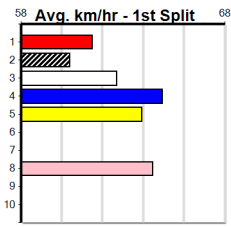

BALLARAT FUNCTION CENTRE

Distance: 390m, Race Type: Maiden, Total Prizemoney: $2,535
1st: $1,680, 2nd: $520, 3rd: $260, 4th: $75

10
6:05PM
(VIC time)

Watchdog Tips: **0** **0** **0** **0** **Bet:** .