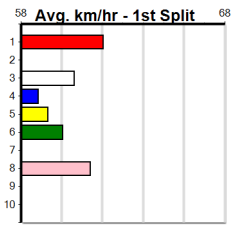

TOWN & COUNTRY LINE MARKING

Distance: 450m, Race Type: Maiden, Total Prizemoney: $2,535
1st: $1,680, 2nd: $520, 3rd: $260, 4th: $75

4

4:07PM

(VIC time)

Watchdog Tips:

0 0 0 0

Bet:

Form Box Weight Dist Track Date Time BON Margin 1st/2nd (Time) PIR Checked Comment W/R Split 1 S/P Grade

1 PAW MAVEN (NSW)[M]
BK D Jan-23 BERNARDO DYNA GARNER
Trainer: Mark Delbridge (Balliang)
6th (1) 30.7 450 BAL R1 07-Aug-24 26.31 25.38 9.00LPAW JUDAS (25.71) S/433 . . . 6.86 $2.80 M
3rd (3) 30.7 435 SLE R2 11-Aug-24 25.32 24.42 5.50LPAUA OF TESSA (24.95) S/543 . . . 5.49 $3.80 M
7th (4) 30.5 525 MEP R3 14-Aug-24 31.65 29.83 8.00LPAW PETROV (31.10) S/6777 . . . 5.30 $14.60 MH
6th (6) 30.4 450 SHP R2 19-Aug-24 26.08 24.90 12.00LSOLO MAN (25.25) M/655 . . . 6.79 $29.50 M
Owner(s): B Wheeler

Winning Boxes

1	2	3	4	5	6	7	8
Prize							
Best							
Starts							
Trk/Dst							
APM							

2 BELFAST SPOT [M]
WBE D Oct-22 TOMMY SHELBY LIZZIE'S ENTITY
Trainer: Donna Knight (Talbot)
Owner(s): D Knight

Winning Boxes

1	2	3	4	5	6	7	8
Prize							
Best							
Starts							
Trk/Dst							
APM							

3 BLACK EMU [M]
BK D Oct-22 ASTON RUPEE BOOM FOOT
Trainer: Natalie Pace (Kurunjang)
2nd (1) 35.9 390 BAL R2 31-Jul-24 22.46 22.17 3.00LPAW REX (22.26) Q/22 . . . 8.64 $4.00 MH
2nd (1) 36.4 390 BAL R9 07-Aug-24 22.48 22.08 4.50LPAW REX (22.18) M/33 . . . 8.78 $6.70 MF
5th (8) 36.1 450 BAL R2 14-Aug-24 26.22 25.35 12.00LSIZZLE JACK (25.41) S/447 . . . 6.80 $5.20 M
Owner(s): GEMDOGS (SYN), R Edgerton, I Marston, S Marsden

Winning Boxes

1	2	3	4	5	6	7	8
Prize							
Best							
Starts							
Trk/Dst							
APM							

4 MALINFORMATION [M]
BD B Jan-23 FERAL FRANKY YINDI GIRL TURBO
Trainer: Matthew Lanigan (Rowsley)
7th (5) 24.2 450 BAL R2 14-Aug-24 26.26 25.35 13.00LSIZZLE JACK (25.41) S/775 . . . 7.01 $14.10 M
Owner(s): ShantothelMax (SYN), J Farrell, S Axton

Winning Boxes

1	2	3	4	5	6	7	8
Prize							
Best							
Starts							
Trk/Dst							
APM							

5 VISTA WHY [M]
BK D Oct-22 ASTON RUPEE GYPSY VISTA
Trainer: Donna Knight (Talbot)
4th (5) 35.0 450 BAL R1 17-Jul-24 26.20 25.28 5.50LSHARAPOVA STAR (25.85) S/885 . . . 6.96 $15.10 M
6th (6) 35.6 450 BAL R2 24-Jul-24 26.38 25.21 14.00LASTON BAMFORD (25.46) S/776 . . . 7.22 $14.00 M
3rd (7) 35.4 425 BEN R1 14-Aug-24 24.79 23.98 7.00LTRUMPETER ROCK (24.31) Q/233 . . . 6.76 $25.80 T3-M
6th (1) 35.1 390 BAL R2 18-Aug-24 23.25 22.21 11.00LASTON AMISHA (22.49) M/65 . . . 8.83 $14.30 T3-M
Owner(s): D Knight

Winning Boxes

1	2	3	4	5	6	7	8
Prize							
Best							
Starts							
Trk/Dst							
APM							

6 BANCHERO [M]
BK D Aug-22 KINLOCH BRAE RED ROCKS
Trainer: Ned McDonald (Pearcedale)
6th (5) 34.6 450 SHP R10 03-Jun-24 26.02 24.99 12.00LVAN WYCK (25.24) S/644 . . . 7.09 $13.60 MH
Owner(s): N McDonald

Winning Boxes

1	2	3	4	5	6	7	8
Prize							
Best							
Starts							
Trk/Dst							
APM							

7 HARLOW'S BOY [M]
BD D May-22 FERAL FRANKY ZULU EYES
Trainer: Sophie Fitzgerald (Blakeville)
Owner(s): T Monaghan

Winning Boxes

1	2	3	4	5	6	7	8
Prize							
Best							
Starts							
Trk/Dst							
APM