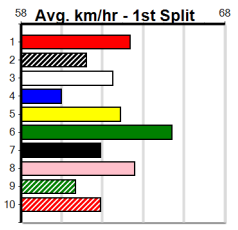

A1 SIGNAGE

Distance: 450m, Race Type: Grade 7, Total Prizemoney: $2,925
1st: $1,950, 2nd: $600, 3rd: $300, 4th: $75

6
4:49PM
(VIC time)

Watchdog Tips: **0 0 0 0** Bet: **0**