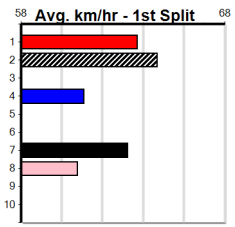

SWEET NETTY'S CATERING

Distance: 390m, Race Type: Maiden, Total Prizemoney: $2,535
1st: $1,680, 2nd: $520, 3rd: $260, 4th: $75

1

3:07PM
(VIC time)

Watchdog Tips: **0 0 0 0** Bet: .