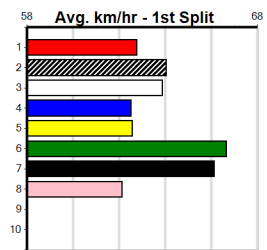

SOUTHERN SHEETMETAL

Distance: 390m, Race Type: Grade 6, Total Prizemoney: $2,925
1st: $1,950, 2nd: $600, 3rd: $300, 4th: $75

Watchdog Tips: [ ] [ ] [ ] [ ] Bet: [ ]

Form Box Wgt Dist Track Date Time BON Margin 1st/2nd (Time) PIR Checked Comment W/R Split 1 S/P Grade

ZERO KILLER [6] RF Dog Oct-22 Sire: FERNANDO BALE Dam: FABRIOLA ZERO
Owner(s): DAILLY GREYHOUND FARMS (SYN), G Dailly, T Dailly
Trainer: Simone Fisher (Lara)
Box History table and Prize Best Starts Trk/Dts APM

WAIRUA'S WAY (NSW)[6] DKF Bitch Jun-22 Sire: FEDERAL MORGAN Dam: NANA'S HABIT
Owner(s): D Keane
Trainer: Danielle Keane (Koroit)
Box History table and Prize Best Starts Trk/Dts APM

SAILAWAY GIN [6] BK Bitch Aug-22 Sire: ASTON DEE BEE Dam: SAILAWAY JACKIE
Owner(s): C Brennan
Trainer: Rohan Gladman (Ballarat)
Box History table and Prize Best Starts Trk/Dts APM

DAPHNEE'S GOLD [6] BK Bitch May-21 Sire: MY REDEEMER Dam: MIMSTAR
Owner(s): K Lloyd
Trainer: Elizabeth Lloyd (Anakie)
Box History table and Prize Best Starts Trk/Dts APM

KAYDEN'S CUDDLES [6] BK Bitch Apr-21 Sire: BORAT Dam: DYNA FAME
Owner(s): C Hose
Trainer: Cody Hose (Lara)
Box History table and Prize Best Starts Trk/Dts APM

1

2

3

4

5