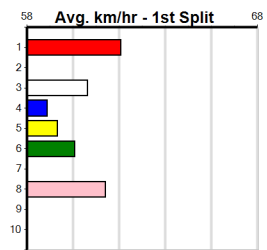

TOWN & COUNTRY LINE MARKING

Distance: 450m, Race Type: Maiden, Total Prizemoney: $2,535
1st: $1,680, 2nd: $520, 3rd: $260, 4th: $75

Watchdog Tips: ☐ ☐ ☐ ☐ ☐ **Bet:**

Form	Box	Wgt	Dist	Track	Date	Time	BON	Margin	1st/2nd (Time)	PIR	Checked	Comment	WR	Split 1	S/P	Grade

1

PAW MAVEN (NSW)[M]
BK Dog Jan-23 Sire: BERNARDO Dam: DYNA GARNER Trainer: Mark Delbridge (Balliang)
Owner(s): B Wheeler
Winning Distances: < 300m (0) 300 - 399m (0) 400 - 499m (0) 500 - 599m (0) 600 - 699m (0) > 700m (0)
Winning Weights:

Pos	Wgt	Dist	Track	Date	Time	BON	Margin	1st/2nd (Time)	PIR	Checked	Comment	WR	Split 1	S/P	Grade
4th (5)	31.0	400	GEL	R2	19-Jul-24	23.30	22.49	4.50L JUNGLE FIREBALL (22.99)	M/34	.	.	.	8.62	$5.50 M	
4th (7)	30.8	425	BEN	R1	26-Jul-24	24.61	23.79	9.50L SPENCER (23.96)	S/774	.	.	.	6.85	$4.80 M	
3rd (3)	30.8	460	GEL	R2	02-Aug-24	26.53	26.02	4.50L PAW ALEXIS (26.22)	M/333	.	SW	.	6.85	$6.50 M	
6th (1)	30.7	450	BAL	R1	07-Aug-24	26.31	25.38	9.00L PAW JUDAS (25.71)	S/433	.	.	.	6.86	$2.80 M	
3rd (3)	30.7	435	SLE	R2	11-Aug-24	25.32	24.42	5.50L PAUA OF TESSA (24.95)	S/543	.	.	.	5.49	$3.80 M	
7th (4)	30.5	525	MEP	R3	14-Aug-24	31.65	29.83	8.00L PAW PETROV (31.10)	S/6777	.	.	.	5.30	$14.60 MH	
6th (6)	30.4	450	SHP	R2	19-Aug-24	26.08	24.90	12.00 SOLO MAN (25.25)	M/655	.	.	.	6.79	$29.50 M	

Last 3 wins NOT included above

Box History

Bx	1st	2nd	3rd	4th	5th	6th	7th	8th
1							1	
2								
3			2					
4								1
5				1				
6						1		
7				1				
8								

Prize Best	$670.00
Starts	26.31(1)-7/8/24
Trk/Dts	7-0-0-2
APM	1-0-0-0
	655

2

BELFAST SPOT [M]
WBE Dog Oct-22 Sire: TOMMY SHELBY Dam: LIZZIE'S ENTITY Trainer: Donna Knight (Talbot)
Owner(s): D Knight
Winning Distances: < 300m (0) 300 - 399m (0) 400 - 499m (0) 500 - 599m (0) 600 - 699m (0) > 700m (0)
Winning Weights:

Pos	Wgt	Dist	Track	Date	Time	BON	Margin	1st/2nd (Time)	PIR	Checked	Comment	WR	Split 1	S/P	Grade

Last 3 wins NOT included above

Box History

Bx	1st	2nd	3rd	4th	5th	6th	7th	8th
1								
2								
3								
4								
5								
6								
7								
8								

Prize Best	$0
Starts	FSH
Trk/Dts	0-0-0-0
APM	0-0-0-0
	0

3

BLACK EMU [M]
BK Dog Oct-22 Sire: ASTON RUPEE Dam: BOOM FOOT Trainer: Natalie Pace (Kurunjang)
Owner(s): GEMDOGS (SYN), R Edgerton, I Marston, S Marsden
Winning Distances: < 300m (0) 300 - 399m (0) 400 - 499m (0) 500 - 599m (0) 600 - 699m (0) > 700m (0)
Winning Weights:

Pos	Wgt	Dist	Track	Date	Time	BON	Margin	1st/2nd (Time)	PIR	Checked	Comment	WR	Split 1	S/P	Grade
2nd (1)	35.9	390	BAL	R2	31-Jul-24	22.46	22.17	3.00L PAW REX (22.26)	Q/22	.	.	.	8.64	$4.00 MH	
2nd (1)	36.4	390	BAL	R9	07-Aug-24	22.48	22.08	4.50L PAW REX (22.18)	M/33	.	.	.	8.78	$6.70 MF	
5th (8)	36.1	450	BAL	R2	14-Aug-24	26.22	25.35	12.00 SIZZLE JACK (25.41)	S/447	.	.	.	6.80	$5.20 M	

Last 3 wins NOT included above

Box History

Bx	1st	2nd	3rd	4th	5th	6th	7th	8th
1		2						
2								
3								
4								
5								
6								
7								
8					1			

Prize Best	$1620.00
Starts	26.22(8)-14/8/24
Trk/Dts	3-0-2-0
APM	1-0-0-0
	1120