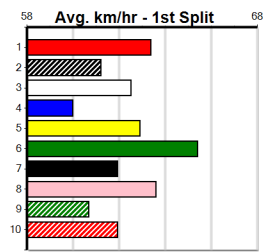

A1 SIGNAGE

Distance: 450m, Race Type: Grade 7, Total Prizemoney: $2,925
1st: $1,950, 2nd: $600, 3rd: $300, 4th: $75

Watchdog Tips:

Bet:

Form Box	Wgt	Dist	Track	Date	Time	BON	Margin	1st/2nd (Time)	PIR	Checked	Comment	WR	Split 1	S/P	Grade

1

SIR DODGE [7]
BK Dog Apr-22 Sire: SH AVATAR Dam: SETTLED
Owner(s): S Hamilton Trainer: Sheldon Hamilton (Smythes Cree)
Winning Distances: < 300m (0) 300 - 399m (0) 400 - 499m (1) 500 - 599m (0) 600 - 699m (0) > 700m (0)
Winning Weights: 33.9(1)

1st (8)	33.9	400	GEL	R1	21-Jun-24	22.93	22.41	1.5L OAKOVER ROAD/ASTON	M/23	.	SW	.	8.63	$2.90	M
2nd (7)	33.9	525	MEP	R3	03-Jul-24	30.56	29.83	2.50L I'M HONEY (30.40)	M/2222	.	.	.	5.26	$5.80	X67
3rd (3)	34.0	525	MEA	R3	06-Jul-24	30.68	30.06	5.00L FLY ALI (30.34)	S/8554	.	.	.	5.31	$37.80	X67
5th (3)	33.7	485	HOR	R7	13-Jul-24	28.33	27.90	4.00L SCOTT AQUAPHOBIA (28.07)	M/455	.	.	.	6.73	$3.80	7
3rd (1)	33.9	460	GEL	R5	19-Jul-24	26.20	25.17	3.5L CANYA EXPLODE (25.95)	S/444	.	.	.	6.85	$8.20	X67
7th (8)	33.6	525	MEP	R2	24-Jul-24	31.34	30.11	13.00L PUNCHY (30.50)	S/7777	.	.	.	5.34	$7.80	RW
4th (1)	32.8	500	BEN	R4	02-Aug-24	28.89	28.50	1.75L KURRACA KID (28.77)	M/433	.	.	.	6.79	$2.90	7

Last 3 wins NOT included above

Bx	1st	2nd	3rd	4th	5th	6th	7th	8th
1			1	1				
2								
3				1	1			
4								
5								
6								
7		1						
8	1							1

Prize Best	$3660.00
Starts	7-1-1-2
Trk/Dts	0-0-0-0
APM	2607

2

ASTON TYPHOON (NSW)[7]
BD Dog Feb-22 Sire: BEAST UNLEASHED Dam: FANTASTIC SKYE
Owner(s): R Borda Trainer: Craig Treherne (Lara)
Winning Distances: < 300m (0) 300 - 399m (0) 400 - 499m (1) 500 - 599m (0) 600 - 699m (0) > 700m (0)
Winning Weights: 29.1(1)

8th (4)	29.8	460	GEL	R1	12-Apr-24	27.15	25.93	18.00 RESPECT ADVOCACY	S/568	.	.	.	6.93	$22.50	M
2nd (3)	29.7	450	BAL	R2	04-May-24	25.65	25.21	6.50L HENRY BALE (25.21)	S/522	.	.	.	6.82	$6.00	M
5th (5)	29.9	460	GEL	R3	18-Jun-24	26.84	25.76	16.00 HOT SAKI (25.76)	S/765	.	W	.	6.88	$8.90	M
8th (3)	29.7	525	MEP	R1	26-Jun-24	31.49	30.08	21.00 THEEGALA (30.08)	S/7557	.	.	.	5.34	$17.10	MH
4th (2)	29.5	460	GEL	R2	09-Jul-24	26.84	26.13	4.75L SHE'S WIRED (26.51)	M/244	.	.	.	6.75	$3.60	M
2nd (2)	29.4	460	GEL	R2	16-Jul-24	26.42	25.75	1.5L VISTA ZIRCON (26.32)	S/222	.	.	.	6.81	$10.10	M
2nd (6)	29.3	450	BAL	R1	28-Jul-24	26.21	25.57	3.25L LUNA'S GIRL (25.98)	S/211	.	.	.	6.72	$8.00	T3-M
1st (2)	29.1	400	MTG	R2	18-Aug-24	23.14	23.05	7.00L ASTON GEIKO (23.62)	0	SAMP	.	.	10.68	$1.25	M

Last 3 wins NOT included above

Bx	1st	2nd	3rd	4th	5th	6th	7th	8th
1								
2	1	1		1				
3		1						1
4								1
5					1			
6		1						
7								
8		1						

Prize Best	$2530.00
Starts	25.65(3)-4/5/24
Trk/Dts	9-1-4-0
APM	3-0-3-0
	2016