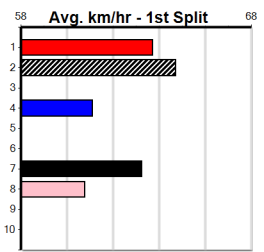

Distance: 390m, Race Type: Maiden, Total Prizemoney: $2,535
1st: $1,680, 2nd: $520, 3rd: $260, 4th: $75

Watchdog Tips:

Bet:

Form Box	Wgt	Dist	Track	Date	Time	BON	Margin	1st/2nd (Time)	PIR	Checked	Comment	WR	Split 1	S/P	Grade

1

LEGALLY BLONDE [M]
BD Bitch Nov-21 Sire: HARD STYLE RICO Dam: JOSEPHINE
Owner(s): MILLIONAIRES (SYN), J Farrugia, A Farrugia
Winning Distances: < 300m (0) 300 - 399m (0) 400 - 499m (0) 500 - 599m (0) 600 - 699m (0) > 700m (0)
Winning Weights:
8th (1) 25.3 400 GEL R3 12-Mar-24 24.25 22.57 17.00 BLACKPOOL URBAN (23.09) M/88 . . V7 . 8.97 $14.80 M
4th (3) 26.0 390 WBL R2 03-Jun-24 23.43 22.23 13.00 HEART OF DARTS (22.55) M/53 . . . . 9.15 $6.10 M
6th (8) 26.0 390 WBL R1 10-Jun-24 22.82 22.18 4.25L HARTLAND DUKE (22.52) Q/35 . . . . 8.83 $9.70 M
8th (4) 26.5 400 GEL R1 18-Jun-24 24.03 22.63 16.00 BABY TIME (22.97) M/88 . . . . 8.93 $56.80 M
6th (2) 26.8 390 WBL R1 01-Jul-24 23.15 22.34 8.50L SAINT FINNIE (22.56) M/44 . . . . 8.84 $30.10 M
7th (6) 26.6 400 GEL R1 16-Jul-24 23.50 22.53 6.50L SUMMER SPRITZ (23.06) M/38 . . . . 8.65 $76.20 M
3rd (1) 26.2 400 GEL R1 13-Aug-24 23.37 22.63 4.00L BIG BOY COOPER (23.11) Q/12 . . . . 8.60 $12.80 M
4th (7) 26.3 390 WBL R2 20-Aug-24 23.35 22.30 12.00 FOGHORN JACK (22.54) M/64 . . . . 9.03 $9.80 M
Last 3 wins NOT included above

Trainer: Keith Lloyd (Anakie)

Box History

Bx	1st	2nd	3rd	4th	5th	6th	7th	8th
1			1					1
2						1		1
3				1				
4								1
5							1	
6							1	
7			2					
8						1		

Prize Best	$335.00
Starts	FSH
Trk/Dts	11-0-0-1
APM	0-0-0-0
	255

2

RADIATION BAND [M]
BK Bitch Dec-22 Sire: AUSSIE INFRARED Dam: IT'S A FRENZY
Owner(s): G Black
Winning Distances: < 300m (0) 300 - 399m (0) 400 - 499m (0) 500 - 599m (0) 600 - 699m (0) > 700m (0)
Winning Weights:
4th (3) 26.7 425 BEN R4 12-Jul-24 24.88 23.86 7.50L DYNAMITE DOUG (24.38) Q/223 . . . . 6.76 $15.70 MH
3rd (1) 26.9 390 BAL R2 17-Jul-24 22.65 21.95 8.00L FLYING MUFFIN (22.10) Q/32 . . . . 8.51 $7.80 M
5th (6) 26.9 390 WBL R1 25-Jul-24 22.83 22.11 5.00L PAW PENELOPE (22.50) Q/25 . . . . 8.77 $4.90 MH
2nd (7) 27.0 400 GEL R1 03-Aug-24 23.13 22.64 0.10L GO NOW (23.13) Q/11 . . . . 8.49 $2.80 M
8th (8) 27.0 400 GEL R1 09-Aug-24 24.08 22.43 16.00 DIVA ERADICATOR (23.00) Q/47 . . V10 . 8.63 $3.00 MH
Last 3 wins NOT included above

Trainer: Lisa Delbridge (Balliang)

Box History

Bx	1st	2nd	3rd	4th	5th	6th	7th	8th
1			1					
2								
3				1				
4								
5								
6					1			
7		1						
8								1

Prize Best	$655.00
Starts	22.65(1)-17/7/24
Trk/Dts	5-0-1-1
APM	1-0-0-1
	588

3

MAX KANE [M]
BK Dog Jul-22 Sire: AUSSIE INFRARED Dam: KAELA STAR
Owner(s): JORDEAN (SYN), J Cooper, J Cooper
Winning Distances: < 300m (0) 300 - 399m (0) 400 - 499m (0) 500 - 599m (0) 600 - 699m (0) > 700m (0)
Winning Weights:
Last 3 wins NOT included above

Trainer: Jordan Cooper (Lethbridge)

Box History

Bx	1st	2nd	3rd	4th	5th	6th	7th	8th
1								
2								
3								
4								
5								
6								
7								
8								

Prize Best	$0
Starts	FSH
Trk/Dts	0-0-0-0
APM	0-0-0-0
	0