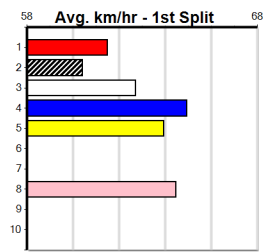

Ballarat
10
6:05PM
(VIC time)

BALLARAT FUNCTION CENTRE

Distance: 390m, Race Type: Maiden, Total Prizemoney: $2,535
1st: $1,680, 2nd: $520, 3rd: $260, 4th: $75

Watchdog Tips: ☐ ☐ ☐ ☐ ☐ **Bet:** ☐

1

TINDAL JET [M]
BK Bitch Apr-22 Sire: MY REDEEMER Dam: LIVERPOOL FLYER
Owner(s): G Mcrae Trainer: Gregory Mcrae (Smythes Creek)
Winning Distances: < 300m (0) 300 - 399m (0) 400 - 499m (0) 500 - 599m (0) 600 - 699m (0) > 700m (0)
Winning Weights:
8th (6) 23.8 410 HOR R1 17-Aug-24 25.04 23.09 17.00 ROCKING ROXY (23.89) S/88 11.03 $11.30 M

Bx	1st	2nd	3rd	4th	5th	6th	7th	8th
1								
2								
3								
4								
5								
6								1
7								
8								

Prize Best $0.00 FSH
Starts 1-0-0-0
Trk/Dts 0-0-0-0
APM 0

Last 3 wins NOT included above

2

IRENA BELLA [M]
F Bitch Mar-22 Sire: CHRISTO BALE Dam: ROSE ROYCE
Owner(s): M Delbridge Trainer: Lisa Delbridge (Balliang)
Winning Distances: < 300m (0) 300 - 399m (0) 400 - 499m (0) 500 - 599m (0) 600 - 699m (0) > 700m (0)
Winning Weights:
6th (3) 27.0 400 GEL R9 03-May-24 23.50 22.45 9.50L KETCHIKAN KID (22.84) M/66 8.78 $15.60 MH
7th (6) 27.0 460 GEL R3 10-May-24 28.14 25.63 22.00 PAW NICHOLLS (26.67) M/467 6.82 $37.70 M
4th (1) 28.4 400 GEL R2 21-Jun-24 23.33 22.41 7.00L OSPREY WIZARD (22.88) M/34 8.67 $13.30 M
4th (6) 28.2 390 BAL R1 03-Jul-24 22.93 22.02 9.00L AUNTY ETHEL (22.31) M/64 8.84 $7.40 M
6th (1) 28.5 460 GEL R2 09-Jul-24 27.29 26.13 12.00 SHE'S WIRED (26.51) Q/367 6.80 $4.30 M
5th (4) 28.4 390 BAL R2 17-Jul-24 22.88 21.95 12.00 FLYING MUFFIN (22.10) M/66 8.72 $20.80 M
6th (4) 28.3 390 BAL R1 24-Jul-24 22.93 22.18 7.50L CUSTARD ART (22.42) M/66 8.97 $16.10 M
6th (1) 28.2 400 GEL R1 03-Aug-24 23.67 22.64 8.00L GO NOW (23.13) M/66 9.07 $5.60 M

Bx	1st	2nd	3rd	4th	5th	6th	7th	8th
1			1	1		2		
2								
3						1		
4					1	1		
5								
6			1			1		
7					1			
8								

Prize Best $410.00
Starts 22.88(4)-17/7/24
Trk/Dts 10-0-0-1
APM 5-0-0-1
261

Last 3 wins NOT included above

3

CRACKERJACK MATT [M]
BE Dog Jan-23 Sire: SHIMA SHINE Dam: MAXIMUM SHIRLEY
Owner(s): J Cooper Trainer: Jordan Cooper (Lethbridge)
Winning Distances: < 300m (0) 300 - 399m (0) 400 - 499m (0) 500 - 599m (0) 600 - 699m (0) > 700m (0)
Winning Weights:
5th (2) 33.6 400 GEL R1 02-Aug-24 23.40 22.54 5.00L COME AND SEE (23.05) M/67 8.69 $4.40 M
2nd (2) 33.4 390 BAL R2 07-Aug-24 22.62 22.08 0.50L MY MATE NICK (22.59) Q/22 8.63 $4.20 M

Bx	1st	2nd	3rd	4th	5th	6th	7th	8th
1								
2		1			1			
3								
4								
5								
6								
7								
8								

Prize Best $520.00
Starts 22.62(2)-7/8/24
Trk/Dts 2-0-1-0
APM 1-0-1-0
520

Last 3 wins NOT included above