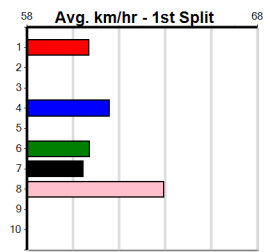

SPORTSBET SET A DEPOSIT LIMIT

Distance: 450m, Race Type: Maiden, Total Prizemoney: $2,535
1st: $1,680, 2nd: $520, 3rd: $260, 4th: $75

Watchdog Tips:

Bet:

Form Box	Wgt	Dist	Track	Date	Time	BON	Margin	1st/2nd (Time)	PIR	Checked	Comment	WR	Split 1	S/P	Grade

BARELLEN MOON [M]

BD Bitch Apr-22 Sire: FERAL FRANKY Dam: BARELLEN PEARL

Owner(s): A King

Winning Distances: < 300m (0) 300 - 399m (0) 400 - 499m (0) 500 - 599m (0) 600 - 699m (0) > 700m (0)

Winning Weights:

3rd (6)	28.2	410	HOR	R1	28-May-24	24.30	22.94	15.00	LEAP OF FAITH (23.27)	M/32			11.08	$27.50	M
4th (2)	27.9	425	BEN	R1	19-Jun-24	24.95	24.13	8.50L	KRAKEN TILLY (24.38)	M/854			6.89	$8.30	T3-M
3rd (1)	27.9	410	HOR	R2	25-Jun-24	24.44	23.07	13.00	CHARLIE ASH (23.59)	S/65		SW	11.28	$13.90	M
7th (4)	28.2	450	BAL	R2	03-Jul-24	26.33	25.11	13.00	RAVEN PETER (25.48)	M/786			7.06	$55.50	M
3rd (1)	28.2	410	HOR	R1	09-Jul-24	24.00	22.97	4.75L	SMILING BEE (23.67)	M/44			10.68	$15.50	M
3rd (4)	28.8	410	HOR	R1	16-Jul-24	24.12	23.34	7.50L	FOLLOW THE SUN (23.60)	M/54			10.68	$17.10	M
7th (7)	29.2	425	BEN	R2	20-Jul-24	25.24	24.13	14.00	KURRACA KID (24.27)	S/788			6.95	$14.80	M
6th (5)	29.0	390	BAL	R4	31-Jul-24	22.92	22.17	8.00L	PAW QUARK (22.36)	M/77			8.81	$66.70	MH

Last 3 wins NOT included above

Trainer: Alfred King (Sulky)

Box History

Bx	1st	2nd	3rd	4th	5th	6th	7th	8th
1			2		1			
2								1
3				1				
4			1			2	1	
5						1		
6			1				1	
7								1
8								

Prize Best	$1130.00
Starts	26.33(4)-3/7/24
Trk/Dts	13-0-0-4
APM	3-0-0-0
	842

SOUTH THAILAND [M]

WBE Dog Oct-22 Sire: TOMMY SHELBY Dam: LIZZIE'S ENTITY

Owner(s): D Knight

Winning Distances: < 300m (0) 300 - 399m (0) 400 - 499m (0) 500 - 599m (0) 600 - 699m (0) > 700m (0)

Winning Weights:

Last 3 wins NOT included above

Trainer: Donna Knight (Talbot)

Box History

Bx	1st	2nd	3rd	4th	5th	6th	7th	8th
1								
2								
3								
4								
5								
6								
7								
8								

Prize Best	$0
Starts	FSH
Trk/Dts	0-0-0-0
APM	0-0-0-0
	0

FINAL EPISODE [M]

BD Dog Jan-22 Sire: FERNANDO BALE Dam: SMOKIN' CINDY

Owner(s): A few battlers (SYN), S Fitzgerald, T Monaghan, T Vanorsouw, J Webster, J Webster

Winning Distances: < 300m (0) 300 - 399m (0) 400 - 499m (0) 500 - 599m (0) 600 - 699m (0) > 700m (0)

Winning Weights:

Last 3 wins NOT included above

Trainer: Travis Monaghan (Blakeville)

Box History

Bx	1st	2nd	3rd	4th	5th	6th	7th	8th
1								
2								
3								
4								
5								
6								
7								
8								

Prize Best	$0
Starts	FSH
Trk/Dts	0-0-0-0
APM	0-0-0-0
	0

PAW NITRO (NSW)[M]

BD Dog Jan-23 Sire: BERNARDO Dam: DYNA GARNER

Owner(s): B Wheeler

Winning Distances: < 300m (0) 300 - 399m (0) 400 - 499m (0) 500 - 599m (0) 600 - 699m (0) > 700m (0)

Winning Weights:

2nd (1)	27.1	400	GEL	R2	26-Jul-24	23.15	22.39	5.00L	MAC AND CHEESE (22.82)	Q/22			8.69	$2.70	M
2nd (6)	27.4	390	BAL	R3	31-Jul-24	22.93	22.17	1.75L	BARELLEN SILK (22.82)	Q/14			8.59	$2.50	MH
4th (4)	27.7	390	BAL	R9	07-Aug-24	22.70	22.08	7.50L	PAW REX (22.18)	M/45		W	8.85	$29.00	MF
3rd (7)	27.6	435	SLE	R1	11-Aug-24	25.08	24.42	8.00L	BOURNE LICKETY (24.54)	M/554			5.46	$3.60	M
3rd (2)	27.7	450	BAL	R2	14-Aug-24	25.72	25.35	4.50L	SIZZLE JACK (25.41)	M/333			6.70	$11.20	M

Last 3 wins NOT included above

Trainer: Mark Delbridge (Balliang)

ENG BAL 2024-08-21

Box History

Bx	1st	2nd	3rd	4th	5th	6th	7th	8th
1		1						
2			1					
3								
4				1				
5								
6		1						
7			1					
8								

Prize Best	$1635.00
Starts	25.72(2)-14/8/24
Trk/Dts	5-0-2-2
APM	1-0-0-1
	1635