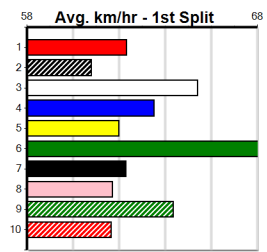

EUREKA CONCRETE

Distance: 390m, Race Type: Grade 5 T3, Total Prizemoney: $2,925
1st: $1,950, 2nd: $600, 3rd: $300, 4th: $75

Watchdog Tips:

Bet:

Table with columns: Form Box, Wgt, Dist, Track, Date, Time, BON, Margin, 1st/2nd (Time), PIR, Checked, Comment, W/R, Split 1, S/P, Grade

DAISY MAY [5]
BK Bitch Apr-21 Sire: BORAT Dam: DYNA FAME
Owner(s): C Hose
Trainer: Cody Hose (Lara)
Winning Distances: < 300m (0) 300 - 399m (2) 400 - 499m (1) 500 - 599m (0) 600 - 699m (0) > 700m (0)
Winning Weights: 24.8(1) 25.2(1) 25.3(1)
Box History table and Prize Best Starts table included.

SYLVAN LAKE [5]
BK Bitch May-20 Sire: KONOMI Dam: CARLA ZEUS
Owner(s): D Knight
Trainer: Suwit Bunchusri (Talbot)
Winning Distances: < 300m (0) 300 - 399m (5) 400 - 499m (3) 500 - 599m (2) 600 - 699m (0) > 700m (0)
Winning Weights: 30.8(1) 31.1(1) 31.3(2) 31.4(1) 31.5(1) 31.9(1) 32.4(1) 32.7(1) 32.9(1)
Box History table and Prize Best Starts table included.

SCOTT TO BURN [5]
F Dog Nov-20 Sire: BEWILDERING Dam: SCOTT TO GIVE
Owner(s): M Keane
Trainer: Mark Keane (Koroit)
ENG WBL 2024-08-22
Winning Distances: < 300m (0) 300 - 399m (7) 400 - 499m (0) 500 - 599m (0) 600 - 699m (0) > 700m (0)
Winning Weights: 31.3(1) 31.8(1) 31.9(2) 32.1(1) 32.3(1) 32.7(1)
Box History table and Prize Best Starts table included.

LOTHBROK GIRL [5]
BK Bitch Jan-21 Sire: LOCHINVAR MARLOW Dam: PUZZLES
Owner(s): D Carr
Trainer: Deb Carr (Minerina)
Winning Distances: < 300m (0) 300 - 399m (9) 400 - 499m (5) 500 - 599m (0) 600 - 699m (0) > 700m (0)
Winning Weights: 27.6(1) 27.8(1) 27.9(2) 28.0(3) 28.1(3) 28.5(3) 28.6(1)
Box History table and Prize Best Starts table included.

GOGO SKYE [5]
BKW Dog Nov-21 Sire: SHIMA SHINE Dam: CIMARRON STRIP
Owner(s): S Bunchusri
Trainer: Suwit Bunchusri (Talbot)
Winning Distances: < 300m (0) 300 - 399m (1) 400 - 499m (3) 500 - 599m (0) 600 - 699m (0) > 700m (0)
Winning Weights: 30.4(1) 31.0(1) 31.3(2)
Box History table and Prize Best Starts table included.