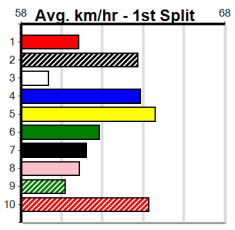

DOWNLOAD THE WATCHDOG APP

Distance: 390m, Race Type: Tier 3 - Grade 7, Total Prizemoney: $1,530
1st: $1,000, 2nd: $320, 3rd: $160, 4th: $50

3

2:05PM
(VIC time)

Watchdog Tips: **0 0 0 0** Bet: **0**