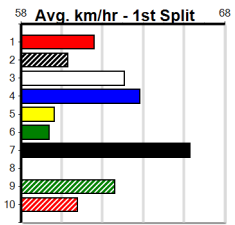

2

1:47PM
(VIC time)

Watchdog Tips: **0 0 0 0** Bet: .