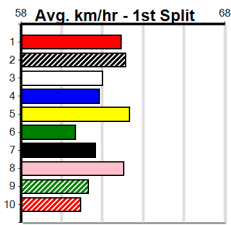

GREYHOUND CLUBS VICTORIA

Distance: 390m, Race Type: Grade 5 T3, Total Prizemoney: $1,530
1st: $1,000, 2nd: $320, 3rd: $160, 4th: $50

11

4:47PM

(VIC time)

Watchdog Tips: **0 0 0 0** Bet: .