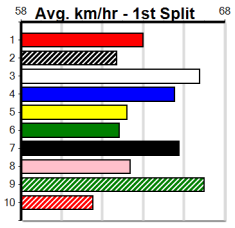

SWEET NETTY'S CATERING

Distance: 390m, Race Type: Grade 5 T3, Total Prizemoney: $1,530
1st: $1,000, 2nd: $320, 3rd: $160, 4th: $50

Watchdog Tips: 0 0 0 0 Bet: .