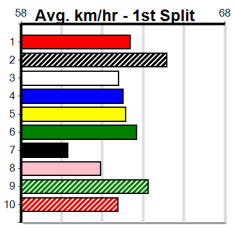

Watchdog Tips: **0 0 0 0** Bet: **0**