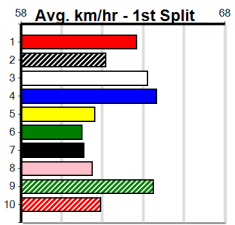

Watchdog Tips: 0 0 0 0 Bet: .