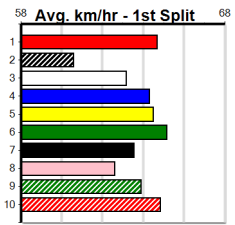

Winning Boxes							
1	2	3	4	5	6	7	8
	2			3			1
Prize Best				\$29,945.00			
Starts				25.51			
Trk/Dst				62-8-12-10			
APM				10-3-1-2			
				\$10610			

Winning Boxes							
1	2	3	4	5	6	7	8
	2					2	5
Prize Best				\$21,115.00			
Starts				25.56			

TOWN & COUNTRY LINE MARKING

Distance: 390m, Race Type: Grade 5 T3, Total Prizemoney: \$1,530
1st: \$1,000, 2nd: \$320, 3rd: \$160, 4th: \$50

Watchdog Tips: 0 0 0 0 Bet:

Main table containing race details for 10 races, including horse names, trainers, owners, and winning boxes.