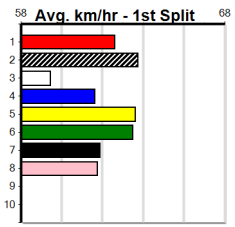

Ballarat

A1 SIGNAGE (2-3 WINS)

Distance: 450m, Race Type: Tier 3 - Restricted Win, Total Prizemoney: $1,530
1st: $1,000, 2nd: $320, 3rd: $160, 4th: $50

7

3:27PM
(VIC time)

Watchdog Tips: **0 0 0 0** Bet: **0**