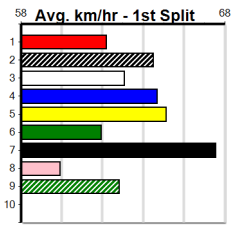

DOWNLOAD THE WATCHDOG APP

Distance: 390m, Race Type: Tier 3 - Grade 7, Total Prizemoney: \$1,530
1st: \$1,000, 2nd: \$320, 3rd: \$160, 4th: \$50

3

2:05PM
(VIC time)

Watchdog Tips: **0 0 0 0** Bet: **0**

Form	Box	Weight	Dist	Track	Date	Time	BON	Margin	1st/2nd (Time)	PIR	Checked	Comment	W/R	Split 1	S/P	Grade	Winning Boxes							
1 SASSY MUSTANG [7]																	1 2 3 4 5 6 7 8							
RF B Dec-21 ALLEN DEED BLACK MUSTANG																	1 2 3 4 5 6 7 8							
Trainer: John Higgins (Linton)																	1 2 3 4 5 6 7 8							
4th (8) 24.8 390 BAL R10 23-Jun-24 22.77 22.22 3.00LHARBOUR LIGHTS (22.57) M/66 8.78 \$10.60 T3-7																	Prize Best \$1,880.00							
3rd (4) 24.4 390 BAL R4 10-Jul-24 22.64 21.82 4.25LASTON WASHINGTON (22.34) Q/33 8.72 \$7.00 RW																	Best 22.57							
5th (7) 24.7 450 BAL R3 14-Jul-24 26.28 25.38 5.00LKAYDEN'S CUDDLES (25.94) Q/368 6.78 \$5.10 T3-7																	Starts 13-1-0-4							
8th (3) 24.7 390 BAL R3 22-Jul-24 23.52 22.36 11.00LREDEEMER BELLE (22.82) M/88 9.25 \$15.10 T3-7																	Trk/Dst 10-1-0-4							
Owner(s): Sexi Lexi (SYN), L Condon, G Fisher, S Hill, R Hill, J Arnold, J Kerr, D Plevnik, S Tetlow, S Jones, S Walters																	APM \$724							
2 ELPHICK BALE (NSW)[7]																	1 2 3 4 5 6 7 8							
BEBD D Dec-21 FERAL FRANKY ZELZER ALLEN																	1 2 3 4 5 6 7 8							
Trainer: Christian Roberts (Terang)																	1 2 3 4 5 6 7 8							
2nd (8) 31.8 390 WBL R9 22-Jul-24 22.60 22.22 2.25LBIT MISTY (22.45) M/22 8.84 \$9.30 7																	Prize Best \$3,030.00							
8th (3) 31.8 390 BAL R3 28-Jul-24 23.58 22.75 12.00LSAILAWAY GIN (22.75) M/68 8.83 \$16.60 T3-7																	Best 22.48							
5th (5) 31.9 390 WBL R4 05-Aug-24 23.17 22.42 2.75LORSON AS (22.99) M/55 8.94 \$6.50 7																	Starts 27-1-2-1							
5th (3) 31.9 390 WBL R3 12-Aug-24 23.02 22.25 9.00LPAW VARNER (22.41) M/65 8.96 \$25.60 7																	Trk/Dst 3-1-0-0							
Owner(s): M Roberts																	APM \$1096							
3 HERE COMES SHAKA [7]																	1 2 3 4 5 6 7 8							
RBD D Jul-22 FERAL FRANKY GAZER BALE																	1 2 3 4 5 6 7 8							
Trainer: Michael Bewley (Pentland Hills)																	1 2 3 4 5 6 7 8							
5th (2) 32.8 400 WGL R9 01-Aug-24 23.42 22.88 3.25LDANCING DARCIE (23.20) M/87 8.93 \$47.70 7																	Prize Best \$2,000.00							
6th (7) 32.8 425 BEN R9 07-Aug-24 24.55 24.28 4.00LSASSY RICO (24.28) M/888 W 6.85 \$22.00 7																	Best 22.88							
4th (8) 33.0 425 BEN R9 14-Aug-24 24.53 23.98 3.00LMINCHER MAGIC (24.33) M/444 6.90 \$2.20 T3-7																	Starts 15-1-2-1							
2nd (2) 32.5 425 BEN R3 21-Aug-24 24.49 24.10 2.25LTORNADO JACK (24.35) M/433 V3 6.94 \$3.00 7																	Trk/Dst 2-0-0-1							
Owner(s): M Bewley																	APM \$1454							
4 SUGAR ROO [7]																	1 2 3 4 5 6 7 8							
BK B Mar-22 SHIMA SHINE SUGAR SPICE																	1 2 3 4 5 6 7 8							
Trainer: Natasha Fullerton (Long Gully)																	1 2 3 4 5 6 7 8							
6th (4) 25.1 390 BAL R2 16-Jun-24 23.25 22.46 7.00LCLASSY MUSTANG (22.78) Q/37 W 8.70 \$13.70 T3-M																	Prize Best \$1,720.00							
3rd (3) 25.2 300 HVL R1 10-Jul-24 17.49 16.99 4.00LREGAL PHONIC (17.22) M/5 4.09 \$5.60 T3-M																	Best 23.25							
1st (7) 25.3 300 HVL R1 18-Jul-24 17.31 16.95 1.00LOBVIOUS (17.36) M/3 4.06 \$5.90 T3-M																	Starts 8-1-0-3							
3rd (8) 25.3 350 HVL R2 31-Jul-24 20.04 19.20 1.00LRIPPED MIKADO (19.98) Q/3 6.73 \$35.80 X67																	Trk/Dst 1-0-0-0							
Owner(s): S Flower																	APM \$1384							
5 YUM CHA MAC [7]																	1 2 3 4 5 6 7 8							
BK D Jul-21 BARCIA BALE PRISCILLA WANG																	1 2 3 4 5 6 7 8							
Trainer: Nathan Mckay (Toolleen)																	1 2 3 4 5 6 7 8							
7th (2) 37.0 425 BEN R3 10-Jan-24 24.76 24.10 10.00LTURBO GEORGE (24.10) M/577 SW . 6.67 \$11.00 T3-7																	Prize Best \$1,965.00							
T (7) 36.2 300 HVL R4 03-May-24 0.00 16.90 .BLUE CHINCHILLA (17.12) S/7 V28 W 4.21 \$6.20 T3-7																	Best FSH							
8th (2) 35.9 300 HVL R9 16-Aug-24 17.54 16.77 7.50LMISCHKE (17.04) S/8 4.18 \$11.30 T3-7																	Starts 11-1-1-1							
4th (7) 36.0 300 HVL R1 19-Aug-24 17.55 16.86 3.75LHOTPOT HERO (17.30) M/4 4.10 \$10.30 T3-RW																	Trk/Dst 0-0-0-0							
Owner(s): N Mckay																	APM \$488							
ENG HVL 2024-08-23																								
6 BOULDER DASH [7]																	1 2 3 4 5 6 7 8							
BK B Jul-22 TOMMY SHELBY POPPO'S LEGACY																	1 2 3 4 5 6 7 8							
Trainer: Scott Millard (Kyneton)																	1 2 3 4 5 6 7 8							
2nd (7) 25.6 425 BEN R4 24-Jul-24 24.53 24.31 0.50LSHAKA BIG CHIEF (24.51) M/233 6.77 \$4.90 7																	Prize Best \$1,740.00							
3rd (8) 25.8 425 BEN R9 31-Jul-24 24.96 24.14 9.50LJARMON (24.31) M/677 6.79 \$21.60 7																	Best 22.90							
7th (1) 26.0 450 SHP R7 10-Aug-24 26.33 25.56 11.00LNORBIT (25.62) M/377 6.86 \$17.10 X67																	Starts 14-1-1-2							
5th (8) 25.6 500 BEN R5 14-Aug-24 29.17 28.07 9.50LESPRESSO BABE (28.51) S/665 6.91 \$17.40 T3-RW																	Trk/Dst 3-0-0-0							
Owner(s): Millard Racing Group (SYN), S Millard, C Millard, D Millard																	APM \$1268							
7 ASTON TAFARI [7]																	1 2 3 4 5 6 7 8							
BD D Mar-22 FERNANDO BALE ASTON PERIGNON																	1 2 3 4 5 6 7 8							
Trainer: Glenn Campbell (Anakie)																	1 2 3 4 5 6 7 8							
2nd (1) 26.8 390 BAL R1 14-Jul-24 22.57 22.33 1.00LIONESS EYES (22.52) Q/32 8.50 \$3.80 T3-M																	Prize Best \$2,950.00							
4th (7) 26.8 390 BAL R1 22-Jul-24 23.22 22.36 11.00LHALF PAST TWELVE (22.45) M/44 8.86 \$2.30 T3-M																	Best 22.57							
3rd (4) 27.0 390 BAL R1 05-Aug-24 22.83 22.44 4.00LMISS CHERRY (22.56) Q/33 8.76 \$4.20 T3-M																	Starts 9-1-1-5							
1st (5) 27.1 390 BAL R1 14-Aug-24 22.63 21.94 2.25LCOLOURFUL MAGIC (22.78) M/11 SW . 8.70 \$2.10 M																	Trk/Dst 7-1-1-4							
Owner(s): R Borda																	APM \$2676							
8 MY BRO WHO [7]																	1 2 3 4 5 6 7 8							
BK D Apr-21 MY BRO FABIO LASER BLUE																	1 2 3 4 5 6 7 8							
Trainer: Neil Lavelle (Altona Meadows)																	1 2 3 4 5 6 7 8							
4th (5) 33.4 400 WGL R3 15-Jun-24 23.22 22.97 1.75LPARUMBA RUMBA (23.11) M/65 SW . 8.84 \$51.10 7																	Prize Best \$3,440.00							
2nd (1) 33.5 400 GEL R3 22-Jun-24 23.35 22.83 7.00LPAW CHEYENNE (22.88) M/64 8.85 \$8.50 7																	Best 22.50							
5th (1) 33.2 390 SHP R10 29-Jun-24 23.25 22.71 8.00LCRUSOE MAGIC (22.71) M/67 8.91 \$26.20 T3-7																	Starts 36-1-4-5							
3rd (5) 33.8 450 BAL R9 18-Aug-24 26.13 25.68 3.00LSHE'S BONKERS (25.93) M/334 6.80 \$21.50 T3-7																	Trk/Dst 5-1-0-0							
Owner(s): N Lavelle																	APM \$979							
9 CLASSY MUSTANG [7] Res.																	1 2 3 4 5 6 7 8							
BK B Dec-21 ALLEN DEED BLACK MUSTANG																	1 2 3 4 5 6 7 8							
Trainer: John Higgins (Linton)																	1 2 3 4 5 6 7 8							
8th (3) 28.6 390 BAL R1 22-Apr-24 23.68 22.24 14.00LMAJESTIC GEORGE (22.72) M/68 8.94 \$17.90 T3-M																	Prize Best \$1,180.00							
7th (4) 28.7 390 BAL R1 06-May-24 23.03 21.89 17.00LECO BALE (21.89) M/87 W 9.01 \$41.50 T3-M																	Best 22.55							
1st (5) 28.3 390 BAL R2 16-Jun-24 22.78 22.46 3.00LHORATIO BALE (22.98) Q/11 SW . 8.59 \$12.10 T3-M																	Starts 8-1-0-0							
8th (2) 28.2 390 BAL R10 23-Jun-24 23.20 22.22 9.50LHARBOUR LIGHTS (22.57) M/88 V5 8.96 \$16.30 T3-7																	Trk/Dst 6-1-0-0							
Owner(s): L Condon																	APM \$636							
10 BYE BYE STAR (QLD)[7] Res.																	1 2 3 4 5 6 7 8							
BK B Dec-22 BAGO BYE BYE NINJA MITTENS																	1 2 3 4 5 6 7 8							
Trainer: Mark Faulkner (Bonshaw)																	1 2 3 4 5 6 7 8							
4th (6) 24.9 300 HVL R9 02-Aug-24 17.69 16.98 6.50LWALTZING INFERNO (17.27) M/2 4.11 \$16.60 T3-M																	Prize Best \$1,125.00							
8th (6) 25.0 300 HVL R1 09-Aug-24 17.79 16.90 11.00LROWDY'S BEAST (17.03) M/6 4.25 \$57.60 T3-M																	Best FSH							
1st (7) 24.8 390 WBL R1 12-Aug-24 23.16 22.25 0.50LJOELENE LASS (23.19) Q/11 9.02 \$9.10 M																	Starts 7-1-0-0							
7th (6) 25.0 350 HVL R3 16-Aug-24 20.48 19.37 16.00LPIA BELLA (19.37) M/6 6.83 \$37.10 T3-7																	Trk/Dst 0-0-0-0							
Owner(s): Lucky Bye Bye (SYN), D Makowiecki, D Creevey, J Burns																	APM \$1110							
ENG HVL 2024-08-23																								