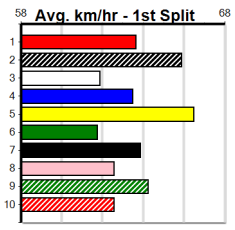

BALLARAT FUNCTION CENTRE

Distance: 450m, Race Type: Grade 5 T3, Total Prizemoney: $1,530
1st: $1,000, 2nd: $320, 3rd: $160, 4th: $50

8

3:54PM

(VIC time)

Watchdog Tips: 0 0 0 0 **Bet:** .