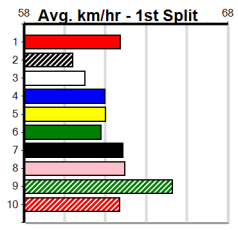

12 5:04PM (VIC time)

Distance: 390m, Race Type: Grade 5 T3, Total Prizemoney: $1,530 1st: $1,000, 2nd: $320, 3rd: $160, 4th: $50

Watchdog Tips: 0 0 0 0 Bet:

Main table containing race details for 10 races (1-10), including dog names, trainers, owners, and performance metrics. Each race entry includes a 'Winning Boxes' table with columns 1-8 and prize information.