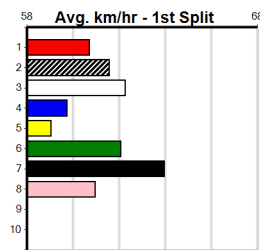

SPORTSBET WE LET THE DOGS OUT

Distance: 450m, Race Type: Tier 3 - Maiden, Total Prizemoney: $1,530
1st: $1,000, 2nd: $320, 3rd: $160, 4th: $50

Watchdog Tips:

Bet:

Table with columns: Form Box, Wgt, Dist, Track, Date, Time, BON, Margin, 1st/2nd (Time), PIR, Checked, Comment, WR, Split 1, S/P, Grade

MY GIRL NAHLAH [M]
LTF Bitch May-22 Sire: FERAL FRANKY Dam: MCIVOR VERNA
Owner(s): A Blake
Trainer: Aaron Blake (North Bendigo)
Box History table and Prize Best Starts Trk/Dts APM

COWBOY COLD [M]
BD Dog Nov-22 Sire: BELLA INFRARED Dam: MEPUNGA MOLLY
Owner(s): G Farrugia
Trainer: William Donlon (Burnbank)
Box History table and Prize Best Starts Trk/Dts APM

DECORATED [M]
BK Bitch Apr-22 Sire: GET IT GIZMO Dam: WONDERFUL WORLD
Owner(s): T Walters
Trainer: Troy Walters (Parwan)
Box History table and Prize Best Starts Trk/Dts APM

MINI BREW [M]
BK Bitch Jan-22 Sire: ALLEN DEED Dam: RIXY YA PEST
Owner(s): R Brewer
Trainer: Raymond Brewer (Camperdown)
Box History table and Prize Best Starts Trk/Dts APM

DEAL BREAKER [M]
WBD Dog Jan-22 Sire: KIOWA MON MANNY Dam: I'M ROBYN BANKS
Owner(s): K Howat
Trainer: Kenneth Howat (Plumpton)
Box History table and Prize Best Starts Trk/Dts APM

1

2

3

4

5