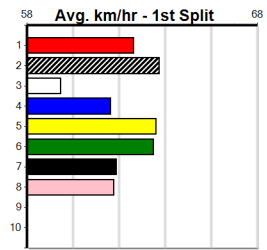

A1 SIGNAGE (2-3 WINS)

Distance: 450m, Race Type: Tier 3 - Restricted Win, Total Prizemoney: $1,530
1st: $1,000, 2nd: $320, 3rd: $160, 4th: $50

Watchdog Tips:

Bet:

Table with columns: Form Box, Wgt, Dist, Track, Date, Time, BON, Margin, 1st/2nd (Time), PIR, Checked, Comment, WR, Split 1, S/P, Grade

HAD A MISCHIEF [5]
BK Dog Aug-21 Sire: HARD STYLE RICO Dam: SASSY RIOT
Owner(s): T Kingcott
Trainer: Shane Jackson (Myrningong)
Winning Distances: < 300m (0) 300 - 399m (0) 400 - 499m (3) 500 - 599m (0) 600 - 699m (0) > 700m (0)
Winning Weights: 30.2(2) 30.8(1)
Box History table and Prize Best Starts table included.

OUR LAST HOPE [5]
WBD Dog Dec-21 Sire: ALLEN DEED Dam: ZIPPING AMBER
Owner(s): S Bryan
Trainer: Donna Knight (Talbot)
Winning Distances: < 300m (0) 300 - 399m (1) 400 - 499m (1) 500 - 599m (1) 600 - 699m (0) > 700m (0)
Winning Weights: 28.3(1) 29.5(1) 29.8(1)
Box History table and Prize Best Starts table included.

TINKER KIM [5]
F Bitch May-20 Sire: KIOWA MON MANNY Dam: DYNA PEANUT
Owner(s): Burns Racing (SYN), C Burns, J Burns
Trainer: Craig Burns (Balliang)
Winning Distances: < 300m (0) 300 - 399m (0) 400 - 499m (2) 500 - 599m (1) 600 - 699m (0) > 700m (0)
Winning Weights: 28.8(1) 29.0(1) 29.4(1)
Box History table and Prize Best Starts table included.

CABAO DEWBERRY [5]
DKBD Dog Sep-21 Sire: KELSOS FUSILEER Dam: CABAO
Owner(s): D Knight
Trainer: Donna Knight (Talbot)
Winning Distances: < 300m (0) 300 - 399m (0) 400 - 499m (2) 500 - 599m (1) 600 - 699m (0) > 700m (0)
Winning Weights: 33.7(1) 34.9(1) 35.0(1)
Box History table and Prize Best Starts table included.

SHIMA HARLEY [5]
BD Dog May-22 Sire: FERNANDO BALE Dam: SHIMA CLASSIC
Owner(s): G Mitchell
Trainer: Donna Knight (Talbot)
ENG MEA 2024-08-24
Winning Distances: < 300m (0) 300 - 399m (0) 400 - 499m (3) 500 - 599m (0) 600 - 699m (0) > 700m (0)
Winning Weights: 30.3(1) 31.9(1) 32.0(1)
Box History table and Prize Best Starts table included.

1

2

3

4

5