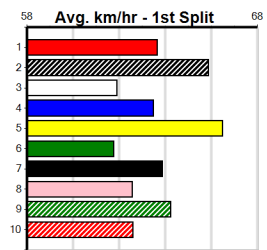

BALLARAT FUNCTION CENTRE

Distance: 450m, Race Type: Grade 5 T3, Total Prizemoney: $1,530
1st: $1,000, 2nd: $320, 3rd: $160, 4th: $50

Watchdog Tips: [ ] [ ] [ ] [ ] Bet: [ ]

CRUSOE RICO [5]
RBD Dog Feb-22 Sire: HARD STYLE RICO Dam: CRACKED SODA
Owner(s): K Abela
Trainer: Julie Abela (Echuca)
Winning Distances: < 300m (0) 300 - 399m (0) 400 - 499m (3) 500 - 599m (1) 600 - 699m (0) > 700m (0)
Winning Weights: 32.8(1) 33.0(2) 33.6(1)
Box History table and Prize Best Starts table included.

ARGYLE EMMA [5] Biks
BK Bitch Dec-20 Sire: RAW ABILITY Dam: DUBOVKA
Owner(s): J Blake
Trainer: Jazmyng Blake (Simons)
ENG SHP 2024-08-22
Winning Distances: < 300m (0) 300 - 399m (6) 400 - 499m (1) 500 - 599m (0) 600 - 699m (0) > 700m (0)
Winning Weights: 27.4(2) 27.6(2) 27.7(2) 27.8(1)
Box History table and Prize Best Starts table included.

SO SUDDEN [5]
BK Dog Apr-20 Sire: FABREGAS Dam: VOLKEY
Owner(s): Kim Holloway & Nathan Daniell (SYN), K Holloway, N Daniell
Trainer: Cameron Hudson (Creswick)
Winning Distances: < 300m (0) 300 - 399m (2) 400 - 499m (5) 500 - 599m (1) 600 - 699m (0) > 700m (0)
Winning Weights: 33.9(1) 34.1(2) 34.2(1) 34.4(3) 35.1(1)
Box History table and Prize Best Starts table included.

REMEMBER WHAT (NSW)[5]
BE Bitch Oct-21 Sire: TOMMY SHELBY Dam: WHAT JOY
Owner(s): Alleway Morizzi (SYN), C Alleway, J Morizzi
Trainer: Mark Giddings (Heathcote)
Winning Distances: < 300m (0) 300 - 399m (1) 400 - 499m (10) 500 - 599m (0) 600 - 699m (0) > 700m (0)
Winning Weights: 26.0(1) 26.3(1) 26.5(3) 26.6(5) 26.8(1)
Box History table and Prize Best Starts table included.

KERATIN [5]
BK Bitch Jan-22 Sire: ORSON ALLEN Dam: OUR MAGIC TURBO
Owner(s): SPIKEY (SYN), T Wark, S Evans
Trainer: Thomas Wark (Rushworth)
ENG SHP 2024-08-22
Winning Distances: < 300m (0) 300 - 399m (0) 400 - 499m (5) 500 - 599m (2) 600 - 699m (0) > 700m (0)
Winning Weights: 21.4(2) 21.6(2) 21.7(1) 22.0(2)
Box History table and Prize Best Starts table included.