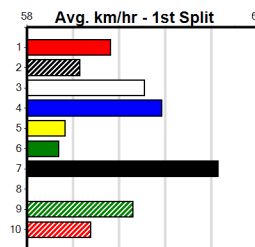

SJC CONCRETING

Distance: 390m, Race Type: Tier 3 - Maiden, Total Prizemoney: $1,530
1st: $1,000, 2nd: $320, 3rd: $160, 4th: $50

Watchdog Tips: ☐ ☐ ☐ ☐ ☐ ☐ **Bet:**

Form Box	Wgt	Dist	Track	Date	Time	BON	Margin	1st/2nd (Time)	PIR	Checked	Comment	WR	Split 1	S/P	Grade

BLUEY'S DASH [M]

BEBD Dog Jul-22 Sire: TOMMY SHELBY Dam: POPPO'S LEGACY
Owner(s): Millard Racing Group (SYN), S Millard, C Millard, D Millard
Trainer: Scott Millard (Kyneton)
Winning Distances: < 300m (0) 300 - 399m (0) 400 - 499m (0) 500 - 599m (0) 600 - 699m (0) > 700m (0)

Winning Weights:

5th (2)	30.1	400	WGL	R1	15-Jun-24	23.61	22.97	6.50L GALLOPING JESSIE (23.16)	Q/25				8.64	$83.30	M
4th (4)	30.0	390	SHP	R1	20-Jun-24	23.51	22.20	2.75L SHEILA'S WAIT (23.33)	M/64				8.85	$13.60	M
3rd (5)	30.0	400	MTG	R1	27-Jun-24	24.09	23.08	12.00 REV MICHAEL (23.26)					11.24	$11.00	M
3rd (7)	29.6	305	MTG	R1	04-Jul-24	18.46	17.70	7.00L RUSTY WHEELS (17.98)					6.12	$11.00	M
4th (7)	29.5	305	MTG	R1	11-Jul-24	18.40	18.02	5.50L MANNER OF STRIFE (18.02)					6.11	$11.00	M
2nd (4)	29.4	305	MTG	R1	18-Jul-24	18.14	18.00	1.75L PENNY DROP (18.02)					6.05	$3.10	M
5th (2)	29.3	390	BAL	R2	28-Jul-24	23.30	22.75	2.50L TINKER LEE (23.14)	M/64				8.77	$19.70	T3-M
6th (8)	29.3	390	SHP	R1	10-Aug-24	22.99	22.14	3.00L GUNAI DAISY (22.78)	M/66				8.85	$20.20	M

Last 3 wins NOT included above

Box History

Bx	1st	2nd	3rd	4th	5th	6th	7th	8th
1								1
2					2			
3					1			
4		1		1	1			1
5								
6								
7			1	1				
8						1		

Prize Best	$640.00
Starts	23.30(2)-28/7/24
Trk/Dts	12-0-1-2
APM	1-0-0-0
	502

COLOURFUL MAGIC [M]

BK Bitch Sep-22 Sire: HARD STYLE RICO Dam: COLOURFUL PAST
Owner(s): G Hansen
Trainer: Michael Meyer (Bromley)
Winning Distances: < 300m (0) 300 - 399m (0) 400 - 499m (0) 500 - 599m (0) 600 - 699m (0) > 700m (0)

Winning Weights:

2nd (6)	28.6	390	BAL	R1	14-Aug-24	22.78	21.94	2.25L ASTON TAFARI (22.63)	Q/32				8.74	$13.90	M
3rd (2)	28.5	390	BAL	R2	21-Aug-24	22.77	22.10	3.25L HIGHWAY HOOLIGAN (22.55)	Q/33				8.62	$8.90	M

Last 3 wins NOT included above

Box History

Bx	1st	2nd	3rd	4th	5th	6th	7th	8th
1								
2			1					
3								
4								
5								
6		1						
7								
8								

Prize Best	$780.00
Starts	22.77(2)-21/8/24
Trk/Dts	2-0-1-1
APM	2-0-1-1
	780