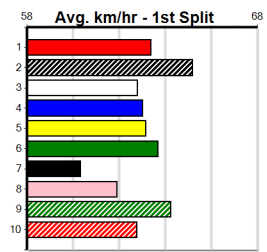

EUREKA CONCRETE

Distance: 450m, Race Type: Grade 5 T3, Total Prizemoney: $1,530
1st: $1,000, 2nd: $320, 3rd: $160, 4th: $50

Watchdog Tips:

Bet:

Form Box	Wgt	Dist	Track	Date	Time	BON	Margin	1st/2nd (Time)	PIR	Checked	Comment	WR	Split 1	S/P	Grade

1 SQUEAKY CARROLL (NSW)[5]

RF Dog Jun-22 Sire: BARCIA BALE Dam: LARRAKEYAH LADY
Owner(s): GLASWEGIAN ANGEL (SYN), A Kenyon, R Kenyon, A Kenyon
Winning Distances: < 300m (0) 300 - 399m (0) 400 - 499m (1) 500 - 599m (2) 600 - 699m (0) > 700m (0)
Trainer: Renee Kenyon (Lara)

Winning Weights: 33.4(1) 33.5(1) 33.9(1)

1st (5)	33.9	450	WBL	R5	16-May-24	25.78	25.47	0.50L ASTON REIMS (25.80)	M/212				6.73	$3.70	X67
3rd (4)	33.9	460	GEL	R5	21-Jun-24	26.49	25.68	1.00L THUNDERBOLT ROSS	M/314				6.81	$4.10	RW
8th (8)	33.7	450	BAL	R6	26-Jun-24	26.06	25.03	8.00L TOKYO HEIST (25.53)	S/756				6.80	$16.70	5
5th (6)	33.3	425	BEN	R9	12-Jul-24	24.56	23.86	10.00 BLACK DREAM (23.87)	M/555				6.65	$50.80	5
2nd (8)	33.5	450	BAL	R10	17-Jul-24	25.63	25.28	2.00L NOCTILUCENT (25.50)	M/323				6.75	$11.90	5
5th (2)	33.8	460	GEL	R6	26-Jul-24	26.51	25.91	7.00L DOLLAR BUCKS (26.05)	M/335				6.73	$16.90	5
4th (5)	33.7	450	BAL	R12	07-Aug-24	25.92	25.38	8.00L SYDNEY SHOW (25.38)	M/234				6.77	$17.20	5
4th (1)	33.0	460	GEL	R7	16-Aug-24	26.36	25.44	4.50L SCOTLAND YARD (26.07)	M/333				6.71	$6.10	5

Last 3 wins NOT included above

1st (6)	33.4	520	DTO	R2	28-Mar-24	30.65	29.79	0.75L BOAZ RUTH (30.69)	111	111			5.55	$1.70	M
1st (6)	33.5	520	DTO	R4	04-Apr-24	30.19	30.02	7.50L GREAT RATE (30.72)	111	111			5.51	$8.00	5

Box History

Bx	1st	2nd	3rd	4th	5th	6th	7th	8th
1								
2								
3								
4								
5	1			1				
6	2							
7		1						
8		1						1

Prize				$7430.00				
Best				25.58(4)-2/5/24				
Starts				16-3-3-3				
Trk/Dts				4-0-1-1				
APM				3812				

2 OH EVIE [5]

BD Bitch Oct-21 Sire: TOMMY SHELBY Dam: SNOOKY
Owner(s): J Holt
Winning Distances: < 300m (0) 300 - 399m (2) 400 - 499m (3) 500 - 599m (0) 600 - 699m (0) > 700m (0)
Trainer: Jimmy Holt (Kyneton)

Winning Weights: 24.5(1) 24.7(1) 24.8(1) 25.0(1) 25.2(1)

8th (3)	25.2	390	BAL	R11	07-Apr-24	22.75	21.82	13.00 AYIA NEIGHBOUR (21.84)	M/88				8.62	$14.60	5
5th (4)	24.9	400	GEL	R11	01-Jun-24	23.01	22.41	5.00L GLOW (22.66)	M/37		SW		8.48	$5.60	5
4th (4)	24.9	425	BEN	R7	05-Jun-24	24.66	24.06	6.00L JARROD'S BOY (24.25)	M/366				6.60	$2.40	X45
1st (4)	25.2	390	BAL	R4	23-Jun-24	22.22	22.22	1.75L JETSON EXPRESS (22.33)	M/11				8.45	$1.80	T3-5
5th (6)	25.1	390	SHP	R5	06-Jul-24	22.58	22.22	4.25L CRUSOE PEARL (22.30)	M/35				8.76	$1.80	5
4th (5)	25.1	400	WGL	R3	26-Jul-24	23.24	22.65	7.50L DARNUM DESIRE (22.73)	M/34				8.39	$3.00	5NP
6th (6)	25.3	425	BEN	R11	31-Jul-24	24.64	24.14	3.25L EXPRESS PACK (24.42)	M/235		W		6.69	$2.60	5
5th (4)	24.4	400	GEL	R11	20-Aug-24	23.31	22.49	12.00 QILIN BALE (22.49)	M/55				8.52	$1.80	5

Last 3 wins NOT included above

1st (2)	24.5	400	GEL	R4	10-Oct-23	22.48	22.48	4.50L ALL ABOUT IVY (22.78)	Q/11		SW		8.23	$6.40	X67
1st (1)	24.7	425	BEN	R11	17-Nov-23	24.00	23.64	0.25L FLYING RONALDO (24.02)	M/111		SW		6.47	$2.60	6G
1st (7)	25.0	425	BEN	R10	26-Nov-23	23.88	23.54	1.00L MINI STAR (23.95)	M/321				6.51	$4.20	5

Box History

Bx	1st	2nd	3rd	4th	5th	6th	7th	8th
1	1	1		1				
2	1							
3								1 1
4	1			2 2	1	1		
5		1	1	1				
6		1			1	1		
7	2	1		2				
8								

Prize				$10200.00				
Best				25.60(7)-11/11/23				
Starts				24-5-4-1				
Trk/Dts				1-0-1-0				
APM				2517