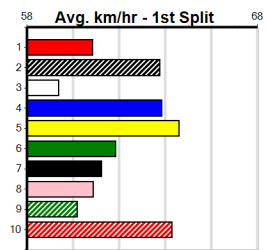

DOWNLOAD THE WATCHDOG APP

Distance: 390m, Race Type: Tier 3 - Grade 7, Total Prizemoney: $1,530
1st: $1,000, 2nd: $320, 3rd: $160, 4th: $50

Watchdog Tips:

Bet:

Table with columns: Form Box, Wgt, Dist, Track, Date, Time, BON, Margin, 1st/2nd (Time), PIR, Checked, Comment, WR, Split 1, S/P, Grade

SASSY MUSTANG [7]
RF Bitch Dec-21 Sire: ALLEN DEED Dam: BLACK MUSTANG
Owner(s): Sexi Lexi (SYN), L Condon, G Fisher, S Hill, R Hill, J Arnold, J Kerr, D Plevnik, S Tetlow, S Jones,
Trainer: John Higgins (Linton)
Winning Distances: < 300m (0) 300 - 399m (1) 400 - 499m (0) 500 - 599m (0) 600 - 699m (0) > 700m (0)
Winning Weights: 25.6(1)
Box History table and Prize Best Starts Trk/Dts APM

ELPHICK BALE (NSW)[7]
BEED Dog Dec-21 Sire: FERAL FRANKY Dam: ZELZER ALLEN
Owner(s): M Roberts
Trainer: Christian Roberts (Terang)
Winning Distances: < 300m (0) 300 - 399m (1) 400 - 499m (0) 500 - 599m (0) 600 - 699m (0) > 700m (0)
Winning Weights: 31.4(1)
Box History table and Prize Best Starts Trk/Dts APM

HERE COMES SHAKA [7]
RBD Dog Jul-22 Sire: FERAL FRANKY Dam: GAZER BALE
Owner(s): M Bewley
Trainer: Michael Bewley (Pentland Hills)
Winning Distances: < 300m (0) 300 - 399m (0) 400 - 499m (1) 500 - 599m (0) 600 - 699m (0) > 700m (0)
Winning Weights: 33.1(1)
Box History table and Prize Best Starts Trk/Dts APM

SUGAR ROO [7]
BK Bitch Mar-22 Sire: SHIMA SHINE Dam: SUGAR SPICE
Owner(s): S Flower
Trainer: Natasha Fullerton (Long Gully)
Winning Distances: < 300m (0) 300 - 399m (1) 400 - 499m (0) 500 - 599m (0) 600 - 699m (0) > 700m (0)
Winning Weights: 25.3(1)
Box History table and Prize Best Starts Trk/Dts APM

YUM CHA MAC [7]
BK Dog Jul-21 Sire: BARCIA BALE Dam: PRISCILLA WANG
Owner(s): N Mckay
Trainer: Nathan Mckay (Toolleen)
Winning Distances: < 300m (0) 300 - 399m (0) 400 - 499m (1) 500 - 599m (0) 600 - 699m (0) > 700m (0)
Winning Weights: 36.7(1)
Box History table and Prize Best Starts Trk/Dts APM