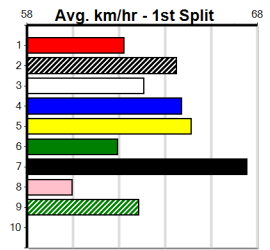

TUDOR ELECTRICAL

Distance: 390m, Race Type: Tier 3 - Grade 6, Total Prizemoney: $1,530
1st: $1,000, 2nd: $320, 3rd: $160, 4th: $50

Watchdog Tips:

Bet:

Form Box Wgt Dist Track Date Time BON Margin 1st/2nd (Time) PIR Checked Comment W/R Split 1 S/P Grade

MIAMI TICKET [6]

BK Dog May-22 Sire: FERNANDO BALE Dam: VEGAS TICKET

Trainer: Amber Manning (Epsom)

Owner(s): A Manning
Winning Distances: < 300m (0) 300 - 399m (1) 400 - 499m (1) 500 - 599m (0) 600 - 699m (0) > 700m (0)

Winning Weights: 26.9(1) 27.1(1)

Table of race results for Miami Ticket, including runner details, times, and prize money.

Last 3 wins NOT included above

Summary table for Miami Ticket showing best prize starts and track/distance statistics.

Box History

Box History table for Miami Ticket showing performance across different box positions.

FAST LEGS [6]

BK Bitch Jun-22 Sire: FERAL FRANKY Dam: DREAMING

Trainer: Jimmy Holt (Kyneton)

Owner(s): Gisborne Grumps (SYN), J Grant, J Prater, P Brun
Winning Distances: < 300m (0) 300 - 399m (2) 400 - 499m (0) 500 - 599m (0) 600 - 699m (0) > 700m (0)

Winning Weights: 27.3(1) 27.5(1)

Table of race results for Fast Legs, including runner details, times, and prize money.

Last 3 wins NOT included above

Summary table for Fast Legs showing best prize starts and track/distance statistics.

Box History

Box History table for Fast Legs showing performance across different box positions.

SICILY [6]

WBK Dog May-22 Sire: FERNANDO BALE Dam: MA'S PLUM JAM

Trainer: Keith Lloyd (Anakie)

Owner(s): D Burnett
Winning Distances: < 300m (0) 300 - 399m (1) 400 - 499m (1) 500 - 599m (0) 600 - 699m (0) > 700m (0)

Winning Weights: 28.1(1) 28.6(1)

Table of race results for Sicily, including runner details, times, and prize money.

Last 3 wins NOT included above

Summary table for Sicily showing best prize starts and track/distance statistics.

Box History

Box History table for Sicily showing performance across different box positions.

STEP ON AIR [6]

BD Dog Mar-22 Sire: TOMMY SHELBY Dam: ART NOVEAU

Trainer: Catherine Roberts (Terang)

Owner(s): C Roberts
Winning Distances: < 300m (0) 300 - 399m (1) 400 - 499m (1) 500 - 599m (0) 600 - 699m (0) > 700m (0)

Winning Weights: 30.2(2)

Table of race results for Step On Air, including runner details, times, and prize money.

Last 3 wins NOT included above

Summary table for Step On Air showing best prize starts and track/distance statistics.

Box History

Box History table for Step On Air showing performance across different box positions.

ASTON AFFLECK [6]

BK Dog Aug-21 Sire: ASTON DEE BEE Dam: ASTON LOPEZ

Trainer: Glenn Campbell (Anakie)

Owner(s): R Borda
Winning Distances: < 300m (0) 300 - 399m (1) 400 - 499m (1) 500 - 599m (0) 600 - 699m (0) > 700m (0)

Winning Weights: 33.6(1) 33.8(1)

Table of race results for Aston Affleck, including runner details, times, and prize money.

Last 3 wins NOT included above

Summary table for Aston Affleck showing best prize starts and track/distance statistics.

Box History

Box History table for Aston Affleck showing performance across different box positions.