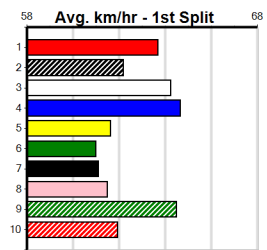

SOUTHERN SHEETMETAL

Distance: 450m, Race Type: Tier 3 - Grade 7, Total Prizemoney: $1,530
1st: $1,000, 2nd: $320, 3rd: $160, 4th: $50

Watchdog Tips: [ ] [ ] [ ] [ ] Bet: [ ]

Form Box Wgt Dist Track Date Time BON Margin 1st/2nd (Time) PIR Checked Comment WR Split 1 S/P Grade

AGON CAMEL [7]
F Bitch Oct-22 Sire: FERNANDO BALE Dam: RASPUTIA
Owner(s): J Blake
Trainer: Calum Blake (Simson)
Winning Distances: < 300m (0) 300 - 399m (0) 400 - 499m (1) 500 - 599m (0) 600 - 699m (0) > 700m (0)
Winning Weights: 24.5(1)
Box History table and Prize Best Starts Trk/Dts APM

REGAL BARRY [7]
BK Dog Apr-22 Sire: SH AVATAR Dam: SETTLED
Owner(s): S Hamilton
Trainer: Sheldon Hamilton (Smythes Cree)
Winning Distances: < 300m (0) 300 - 399m (0) 400 - 499m (0) 500 - 599m (1) 600 - 699m (0) > 700m (0)
Winning Weights: 37.3(1)
Box History table and Prize Best Starts Trk/Dts APM

GO JETTERS [7]
BD Dog Feb-22 Sire: ZAMBORA BROCKIE Dam: SHE'S A BLAZIN'
Owner(s): J Clarke
Trainer: Jack Clarke (Creswick)
Winning Distances: < 300m (0) 300 - 399m (0) 400 - 499m (1) 500 - 599m (0) 600 - 699m (0) > 700m (0)
Winning Weights: 32.6(1)
Box History table and Prize Best Starts Trk/Dts APM

SIR BILLY BOY [7]
RBD Dog Apr-22 Sire: SH AVATAR Dam: SETTLED
Owner(s): S Hamilton
Trainer: Sheldon Hamilton (Smythes Cree)
Winning Distances: < 300m (0) 300 - 399m (0) 400 - 499m (0) 500 - 599m (1) 600 - 699m (0) > 700m (0)
Winning Weights: 35.0(1)
Box History table and Prize Best Starts Trk/Dts APM

PRIMO TONIC [7]
WBK Dog Mar-22 Sire: MEPUNGA BLAZER Dam: MAHJONG WORLD
Owner(s): Passarelli Anastasio (SYN), N Passarelli, T Anastasio
Trainer: David Condon (Devon Meadows)
Winning Distances: < 300m (0) 300 - 399m (0) 400 - 499m (1) 500 - 599m (0) 600 - 699m (0) > 700m (0)
Winning Weights: 33.5(1)
Box History table and Prize Best Starts Trk/Dts APM

1

2

3

4

5