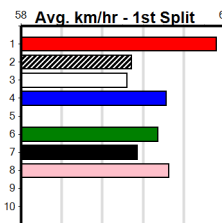

Sandown (SAP)

WIN $$$$ PUTTING AT SANDOWN

Distance: 595m, Race Type: Mixed 4/5, Total Prizemoney: $4,445
1st: $2,990, 2nd: $920, 3rd: $460, 4th: $75

8

9:22PM

(VIC time)

Watchdog Tips:

0 0 0 0

Bet:

Form	Box	Weight	Dist	Track	Date	Time	BON	Margin	1st/2nd (Time)	PIR	Checked	Comment	W/R	Split 1	S/P	Grade

1 DEWANA FERNANDO [4]
BK D Nov-20 FERNANDO BALE DEWANA DIMIE
Trainer: Brendan Dewan (Carrum Downs)
5th (3) 33.2 600 MEA R7 03-Aug-24 35.34 34.28 12.00KING OWEN (34.51) M/6676 . . . . 9.26 $9.20 X45
3rd (7) 32.7 460 WGL R9 06-Aug-24 26.36 25.64 4.50LMAHOGANY (26.04) M/666 . . . . 6.64 $8.20 5
2nd (3) 32.4 595 SAN R8 15-Aug-24 34.52 34.45 1.00LVINCENT BALE (34.45) M/3342 . . . . 9.30 $40.50 X45
2nd (1) 32.6 595 SAN R8 22-Aug-24 34.32 34.19 2.00LDRILL SERGEANT (34.19) M/2222 . . . . 9.41 $9.40 5
Owner(s): DOZUS TWO (SYN), B Dewan, M Dewan

Winning Boxes

1	2	3	4	5	6	7	8
6	1	2	2	1			3
Prize	$83,770.00						
Best	34.32						
Starts	64-15-9-11						
Trk/Dst	18-1-5-5						
APM	$19940						

2 ARCHIE MCIVOR [5]
RBD D May-22 FERAL FRANKY MCIVOR VERNA
Trainer: Barry Priest (Junortoun)
6th (2) 32.0 600 MEP R7 07-Aug-24 35.46 34.74 11.00MCIVOR ALFY (34.74) M/7666 . . . . 9.71 $4.00 RW
1st (3) 32.0 600 MEA R7 10-Aug-24 34.87 34.54 0.75LDSHEVELED (34.90) S/6333 . . SW . 9.33 $72.50 5
4th (1) 32.3 500 BEN R8 16-Aug-24 28.28 28.00 4.25LGRAND TOURER (28.00) S/886 . . . . 6.84 $46.40 X45
2nd (2) 32.1 600 MEP R4 21-Aug-24 34.71 34.40 2.75LLIVEABLE (34.53) M/4322 . . . . 9.20 $5.30 RW
Owner(s): B Priest

Winning Boxes

1	2	3	4	5	6	7	8
1		1			1	1	1
Prize	$17,340.00						
Best	FSH						
Starts	26-5-5-2						
Trk/Dst	0-0-0-0						
APM	$12909						

3 EUREKA ROBBIE [5]
RF D Jan-22 ALLEN DEED FLO LAVA
Trainer: Craig Treherne (Lara)
1st (8) 32.1 595 SAP R3 22-Jul-24 34.70 34.51 4.75LPAW ERINA (35.02) M/3211 . . . . 9.42 $3.60 RW
4th (2) 32.1 730 MEP R5 31-Jul-24 43.57 43.19 5.50LPAYBACK (43.19) M/4422 . . . . 5.15 $28.40 RW
5th (7) 32.6 640 SLE R5 11-Aug-24 37.55 37.11 6.50LPAYBACK (37.11) M/4444 . . . . 6.36 $33.20 RW
6th (1) 32.5 600 MEA R3 17-Aug-24 35.06 34.42 9.50LSHADOWS OF BLUE (34.42) M/6666 . . . . 9.40 $19.80 RW
Owner(s): J Rea

Winning Boxes

1	2	3	4	5	6	7	8
			1				2
Prize	$7,845.00						
Best	34.70						
Starts	19-3-1-1						
Trk/Dst	5-2-1-0						
APM	$3801						

4 LYNDL SAID NO [5]
BK D May-21 HARD STYLE RICO DYNA QUOTA
Trainer: Paul Jones (Hoddles Creek)
2nd (7) 31.8 600 MEP R6 31-Jul-24 34.86 34.75 1.75LNICKI WHOOP (34.75) M/2222 . . SW . 9.27 $19.90 X45
5th (3) 32.3 595 SAP R10 04-Aug-24 35.13 34.45 5.00TEMPER TRAP (34.79) M/3334 . . . . 9.36 $5.70 5
3rd (6) 31.8 640 SLE R5 11-Aug-24 37.28 37.11 2.50LPAYBACK (37.11) M/2333 . . . . 6.28 $8.00 RW
3rd (5) 31.8 660 BEN R6 16-Aug-24 38.33 38.20 2.00LGALACTIC SPARTAN (38.20) Q/1111 . . . . 4.22 $3.90 RW
Owner(s): E Scott

Winning Boxes

1	2	3	4	5	6	7	8
1		1			1		1
Prize	$24,285.00						
Best	34.57						
Starts	50-4-8-9						
Trk/Dst	5-0-1-0						
APM	$8747						

5 *** VACANT BOX ***
Trainer:
Owner(s):

Winning Boxes

1	2	3	4	5	6	7	8