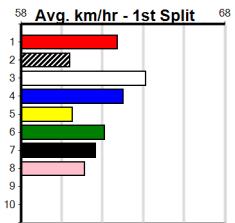

Sandown (SAP)

TOONGABBIE LODGE (0-2 WINS) (250+ R

Distance: 595m, Race Type: Restricted Win, Total Prizemoney: $3,940

1st: $2,640, 2nd: $815, 3rd: $410, 4th: $75

4

8:00PM

(VIC time)

Watchdog Tips:

0 0 0 0

Bet: