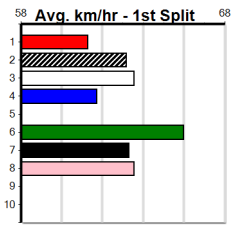

10
10:02PM
(VIC time)

Watchdog Tips: 0 0 0 0 **Bet:** .