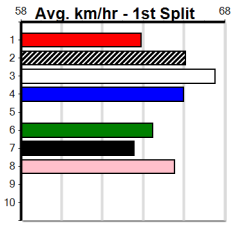

SANDOWN VET CLINIC DAMSELS DASH

Distance: 515m, Race Type: Grade 5, Total Prizemoney: $3,340
1st: $2,230, 2nd: $690, 3rd: $345, 4th: $75

9

9:43PM

(VIC time)

Watchdog Tips: **0 0 0 0** Bet: **.**