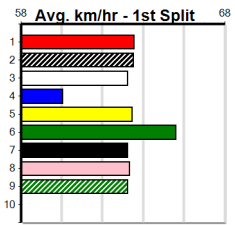

GRV DISTANCE RACING (0-4 WINS)

Distance: 715m, Race Type: Restricted Win, Total Prizemoney: $3,940
1st: $2,640, 2nd: $815, 3rd: $410, 4th: $75

5

8:22PM

(VIC time)

Watchdog Tips: 0 0 0 0 **Bet:** .