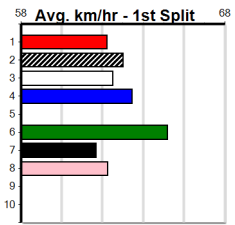

2

7:23PM

(VIC time)

Watchdog Tips:

0 0 0 0

Bet:

Form	Box	Weight	Dist	Track	Date	Time	BON	Margin	1st/2nd (Time)	PIR	Checked	Comment	W/R	Split 1	S/P	Grade

1 OUR BLUE HAZE [7]
BE B Feb-21 BERNARDO KELSOS TENDERLEE
Trainer: Brian Selleck (Tooradin)
5th (2) 26.9 460 WGL R7 30-May-24 26.62 25.91 6.00LMAY SO DREAMING (26.20) M/777 . . . W 6.91 $12.30 T3-6
2nd (1) 27.0 460 WGL R5 13-Jun-24 26.33 26.03 2.75LSHIV ROY (26.14) Q/112 . . . . 6.58 $9.00 X67
7th (7) 27.4 460 WGL R5 18-Jun-24 27.05 25.51 17.00LNORTH CAROLINA (25.87) Q/678 . . . . 6.80 $50.50 RWH
6th (6) 27.2 460 WGL R5 20-Aug-24 26.86 25.56 9.00LVIVA LA VIDA (26.26) M/666 . . . . 7.17 $17.00 X67
Owner(s): OUR FAMILY (SYN), B Selleck, D Selleck, J Selleck, H Selleck, J Lindsay, B Lindsay

Winning Boxes							
1	2	3	4	5	6	7	8
1							
Prize							
Best							
Starts							
Trk/Dst							
APM							

2 TESSA ENGLAND [6]
WBK B May-22 DROOPYS SYDNEY TESSA ALLEN
Trainer: Maria Barber (Hoddles Creek)
6th (1) 26.4 400 WGL R9 13-Jun-24 23.33 22.90 3.00LFIRST MATE (23.12) M/11 . . . . 8.52 $9.00 6G
3rd (3) 26.5 400 GEL R10 18-Jun-24 22.97 22.63 5.00LRAPIDFIRE LAYLA (22.63) Q/23 . . . . 8.50 $36.60 6G
7th (1) 27.4 515 SAP R5 15-Jul-24 31.24 29.45 14.00LJENNY BALE (30.32) M/2227 . . . . 5.27 $69.50 X67
6th (5) 28.1 400 WGL R4 01-Aug-24 23.67 22.88 9.00LKENZIE KID (23.04) M/34 . . . . 8.64 $8.70 6G
Owner(s): Grandkids (SYN), M Barber, P Jones

Winning Boxes							
1	2	3	4	5	6	7	8
1							
Prize							
Best							
Starts							
Trk/Dst							
APM							

3 ALICE EXPRESS [6]
BK B Oct-21 ZIPPING GARTH LEVUSHKA
Trainer: Julie Green (Parwan)
3rd (5) 29.0 342 APK R3 03-Aug-24 20.44 19.76 4.00LWHITE LUST (20.16) M/11 . . . . 4.86 $7.00 RWF
1st (4) 29.0 400 MTG R4 08-Aug-24 24.06 23.39 1.00LCRYMELON IVY (24.13) 0 . . . . 11.59 $11.00 RWH
3rd (4) 28.8 400 MTG R3 15-Aug-24 23.75 23.24 3.75LTESTED (23.49) M/2344 . . . . 11.30 $21.00 RWF
3rd (3) 28.8 512 MTG R7 22-Aug-24 30.65 29.87 6.00LBOURNE PANAMA (30.22) M/34 . . . . 4.60 $18.00 RWH
Owner(s): T De giorgi

Winning Boxes							
1	2	3	4	5	6	7	8
1							
Prize							
Best							
Starts							
Trk/Dst							
APM							

4 SHE'S EXTREME [6]
RF B Jun-21 ASTON KIMETTO SPRING RAIN
Trainer: Darryl Connor (Cranbourne)
3rd (4) 30.2 595 SAN R2 25-Jul-24 34.90 34.34 2.25LPAW ERINA (34.75) M/3322 . . . . 9.60 $20.70 X67
1st (5) 30.0 595 SAP R2 04-Aug-24 34.45 34.45 1.75LMISTY BLUE (34.56) Q/1111 . . . . 9.36 $4.90 RW
2nd (5) 30.1 600 MEP R4 14-Aug-24 35.18 34.61 1.75LFACETIOUS (35.05) M/2344 . . . . V0 9.11 $3.30 X67
6th (7) 30.0 515 SAP R6 19-Aug-24 30.30 29.31 13.00LHOT ASHES (29.43) S/4326 . . . . 5.23 $7.00 6G
Owner(s): JUST CAUSE (SYN), G Rohan, A Martin

Winning Boxes							
1	2	3	4	5	6	7	8
1							
Prize							
Best							
Starts							
Trk/Dst							
APM							

5 *** VACANT BOX ***
Trainer:
Owner(s):