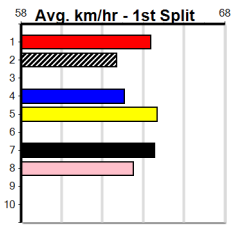

Sandown (SAP)

SPORTSBET GREEN TICKS VETERANS

12

10:38PM
(VIC time)

Distance: 515m, Race Type: S/E Veteran, Total Prizemoney: $3,340
1st: $2,230, 2nd: $690, 3rd: $345, 4th: $75

Watchdog Tips:

0 0 0 0

Bet:

Form	Box	Weight	Dist	Track	Date	Time	BON	Margin	1st/2nd (Time)	PIR	Checked	Comment	W/R	Split 1	S/P	Grade

1 PIERRE BALE (NSW)[5]
RF D Aug-20 ORSON ALLEN DYNA HADRIA

Pos	Time	Weight	Dist	Track	Date	Time	BON	Margin	1st/2nd (Time)	PIR	Checked	Comment	W/R	Split 1	S/P	Grade	
5th (1)	34.2	525	MEA	R8	27-Jul-24	30.58	30.09	7.50	L	GOLD SCOTCH (30.09)	M/3335	.	.	.	5.16	$11.00	4
4th (1)	34.0	435	SLE	R11	04-Aug-24	24.78	24.36	3.5L	P	PETZEL BALE (24.55)	M/434	.	.	.	5.33	$6.20	5
5th (2)	33.7	515	SAP	R8	12-Aug-24	30.20	29.27	5.50	L	PAW GRADY (29.82)	Q/4765	.	.	.	5.15	$5.70	5
4th (8)	33.7	510	SLE	R6	18-Aug-24	29.33	28.90	3.5L	M	MADALIA TIPPER (29.10)	M/555	.	.	.	9.74	$8.20	5

Owner(s): DCD (SYN), C Rand, D Simpson

Winning Boxes

1	2	3	4	5	6	7	8
7	3	4	1	1		1	3
Prize Best	$89,742.50						
Starts	105-20-13-17						
Trk/Dst	8-2-1-1						
APM	$7141						

2 ZIPPING PHOENIX (NSW)[5]
BK D Jul-20 ZIPPING GARTH ZIPPING WILLOW

Pos	Time	Weight	Dist	Track	Date	Time	BON	Margin	1st/2nd (Time)	PIR	Checked	Comment	W/R	Split 1	S/P	Grade	
3rd (7)	31.6	390	BAL	R3	15-May-24	22.33	22.06	1.5L	I	LINTER STAR FIRE (22.24)	S/24	.	.	W	8.52	$4.80	5
4th (2)	31.8	390	BAL	R4	22-May-24	22.90	21.85	9.00	L	WHAT HOPE (22.27)	M/56	.	.	W	8.94	$4.60	5
5th (2)	31.5	350	HVL	R7	02-Jun-24	20.04	19.24	5.00	L	RUMOUR CONFIRMED	S/6	.	.	.	6.71	$8.50	5
4th (4)	32.2	400	GEL	R10	30-Jul-24	23.32	22.64	6.00	L	HÖLTÖRF BALE (22.93)	M/65	.	.	W	8.62	$8.60	5

Owner(s): D Webber

Winning Boxes

1	2	3	4	5	6	7	8
1			1	3	1	4	2
Prize Best	$34,265.00						
Starts	61-12-13-7						
Trk/Dst	0-0-0-0						
APM	$3235						

3 *** VACANT BOX ***

Trainer:
Owner(s):

4 ZIPPY WIESMAN [4]
F D Aug-19 KC AND ALL ZIPPY DAPH

Pos	Time	Weight	Dist	Track	Date	Time	BON	Margin	1st/2nd (Time)	PIR	Checked	Comment	W/R	Split 1	S/P	Grade	
6th (6)	36.4	390	BAL	R5	09-Jun-24	23.01	22.34	7.50	L	PERFECT WILLOW (22.49)	M/34	.	.	.	8.60	$7.60	T3-5
7th (5)	36.5	390	BAL	R12	07-Jul-24	22.68	22.17	5.50	L	VALLETTA DASH (22.31)	M/56	.	.	.	8.60	$7.30	T3-5
7th (3)	36.4	425	BEN	R6	17-Jul-24	24.80	24.18	4.25	L	DIVA DAVINA (24.51)	M/212	.	.	.	6.66	$11.30	T3-5
3rd (7)	36.2	400	GEL	R7	03-Aug-24	23.26	22.64	7.00	L	BLAME SPENCER (22.80)	M/33	.	.	.	8.51	$26.10	5

Owner(s): D Knight

Winning Boxes

1	2	3	4	5	6	7	8	
2	2	2	5	3			2	3
Prize Best	$51,084.29							
Starts	106-19-13-12							
Trk/Dst	6-1-1-1							
APM	$4123							

5 ROXY SMIRNOFF [5]
WBE D Jan-19 FERNANDO BALE FANTASTIC ROXY

Pos	Time	Weight	Dist	Track	Date	Time	BON	Margin	1st/2nd (Time)	PIR	Checked	Comment	W/R	Split 1	S/P	Grade	
7th (4)	31.6	545	BAL	R6	28-Jul-24	32.64	31.32	11.00	L	LMIDORI SPLICE (31.94)	M/6776	.	.	.	7.20	$10.90	T3-5
8th (7)	31.4	545	BAL	R5	05-Aug-24	32.59	31.33	10.00	L	LASTON ZULU (31.89)	M/8885	.	.	.	7.34	$18.20	T3-5
6th (2)	31.3	545	BAL	R5	11-Aug-24	32.08	31.15	5.00	L	BREAKDOWN (31.74)	M/5665	.	.	.	6.97	$20.60	T3-5
8th (4)	31.4	545	BAL	R8	18-Aug-24	32.19	31.46	11.00	L	QUICK BISCUIT (31.46)	Q/4456	.	.	.	6.90	$36.70	T3-5

Owner(s): D Knight

Winning Boxes

1	2	3	4	5	6	7	8
6	4	2	3	2	2		
Prize Best	$59,105.00						
Starts	172-19-16-25						
Trk/Dst	38-3-1-4						
APM	$4117						

6 *** VACANT BOX ***

Trainer:
Owner(s):