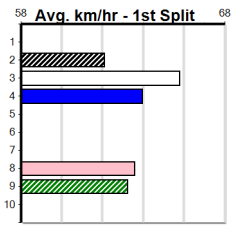

Distance: 515m, Race Type: Maiden, Total Prizemoney: $2,860
1st: $1,900, 2nd: $590, 3rd: $295, 4th: $75

1

7:01PM
(VIC time)

Watchdog Tips:

0 0 0 0

Bet:

Form	Box	Weight	Dist	Track	Date	Time	BON	Margin	1st/2nd (Time)	PIR	Checked	Comment	W/R	Split 1	S/P	Grade	
1 SOUTH THAILAND [M]																	
WBE	D				Oct-22												
Trainer: Donna Knight (Talbot)										LIZZIE'S ENTITY				<table border="1"> <thead> <tr><th colspan="8">Winning Boxes</th></tr> <tr><th>1</th><th>2</th><th>3</th><th>4</th><th>5</th><th>6</th><th>7</th><th>8</th></tr> </thead> <tbody> <tr><td>Prize</td><td></td><td></td><td></td><td></td><td></td><td></td><td></td></tr> <tr><td>Best</td><td></td><td></td><td></td><td></td><td></td><td></td><td></td></tr> <tr><td>Starts</td><td></td><td></td><td></td><td></td><td></td><td></td><td></td></tr> <tr><td>Trk/Dst</td><td></td><td></td><td></td><td></td><td></td><td></td><td></td></tr> <tr><td>APM</td><td></td><td></td><td></td><td></td><td></td><td></td><td></td></tr> </tbody> </table>			
Owner(s): D Knight																	
2 SPEEDY BEAR [M]																	
BK	D				May-22												
Trainer: Lina Repici (Hampton Park)										LADY ZEEVA				<table border="1"> <thead> <tr><th colspan="8">Winning Boxes</th></tr> <tr><th>1</th><th>2</th><th>3</th><th>4</th><th>5</th><th>6</th><th>7</th><th>8</th></tr> </thead> <tbody> <tr><td>Prize</td><td></td><td></td><td></td><td></td><td></td><td></td><td></td></tr> <tr><td>Best</td><td></td><td></td><td></td><td></td><td></td><td></td><td></td></tr> <tr><td>Starts</td><td></td><td></td><td></td><td></td><td></td><td></td><td></td></tr> <tr><td>Trk/Dst</td><td></td><td></td><td></td><td></td><td></td><td></td><td></td></tr> <tr><td>APM</td><td></td><td></td><td></td><td></td><td></td><td></td><td></td></tr> </tbody> </table>			
8th (2)	30.4	350	HVL	R2	09-Aug-24	20.24	19.57		6.00	YOU MOWGLI (19.85)	M/5				6.80	$21.70	T3-M
2nd (8)	30.5	435	SLE	R1	14-Aug-24	25.37	24.45		1.75	MAGICAL PAWS (25.25)	S/555				5.51	$7.50	M
4th (7)	30.5	435	SLE	R2	18-Aug-24	25.16	24.18		5.50	KELLY JANE (24.81)	M/444				5.49	$9.00	M
4th (3)	30.1	400	WGL	R2	22-Aug-24	23.19	22.55		9.50	LITHACAN GODDESS (22.55)	M/33				8.56	$15.40	M
Owner(s): L Repici																	
3 MY HUMMINGBIRD (NSW)[M]																	
BK	B				Apr-22												
Trainer: Paul Bartolo (Little River)										ANGEL GLOW				<table border="1"> <thead> <tr><th colspan="8">Winning Boxes</th></tr> <tr><th>1</th><th>2</th><th>3</th><th>4</th><th>5</th><th>6</th><th>7</th><th>8</th></tr> </thead> <tbody> <tr><td>Prize</td><td></td><td></td><td></td><td></td><td></td><td></td><td></td></tr> <tr><td>Best</td><td></td><td></td><td></td><td></td><td></td><td></td><td></td></tr> <tr><td>Starts</td><td></td><td></td><td></td><td></td><td></td><td></td><td></td></tr> <tr><td>Trk/Dst</td><td></td><td></td><td></td><td></td><td></td><td></td><td></td></tr> <tr><td>APM</td><td></td><td></td><td></td><td></td><td></td><td></td><td></td></tr> </tbody> </table>			
4th (6)	30.4	520	WPK	R1	17-May-24	30.85	29.45		15.00	TOODLES JACK (29.80)	556	556			5.63	$2.80	MH
F (8)	26.7	520	WPK	R1	25-May-24	0.00	29.55			TOODLES JACK (29.78)	337	337			5.61	$3.70	MF
Owner(s): J Carruthers																	
4 CAPRICORN ONE [M]																	
BK	D				Jul-22												
Trainer: Graham Brown (Cardinia)										WHAT A SURPRISE				<table border="1"> <thead> <tr><th colspan="8">Winning Boxes</th></tr> <tr><th>1</th><th>2</th><th>3</th><th>4</th><th>5</th><th>6</th><th>7</th><th>8</th></tr> </thead> <tbody> <tr><td>Prize</td><td></td><td></td><td></td><td></td><td></td><td></td><td></td></tr> <tr><td>Best</td><td></td><td></td><td></td><td></td><td></td><td></td><td></td></tr> <tr><td>Starts</td><td></td><td></td><td></td><td></td><td></td><td></td><td></td></tr> <tr><td>Trk/Dst</td><td></td><td></td><td></td><td></td><td></td><td></td><td></td></tr> <tr><td>APM</td><td></td><td></td><td></td><td></td><td></td><td></td><td></td></tr> </tbody> </table>			
2nd (2)	30.4	460	WGL	R2	02-Aug-24	26.28	25.82		0.25	KAOS CONTROL (26.27)	M/123		SW		6.65	$6.00	M
5th (6)	30.5	515	SAP	R1	12-Aug-24	30.32	29.27		5.50	GALLOPING RED (29.94)	M/4555				5.27	$2.70	M
Owner(s): C Brown																	
5 INVICTUS BLUE [M]																	
BE	D				Dec-22