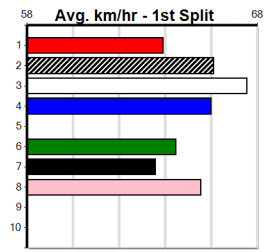

SANDOWN VET CLINIC DAMSELS DASH

9

9:43PM

(VIC time)

Distance: 515m, Race Type: Grade 5, Total Prizemoney: $3,340
1st: $2,230, 2nd: $690, 3rd: $345, 4th: $75

Watchdog Tips:

Bet:

Form Box	Wgt	Dist	Track	Date	Time	BON	Margin	1st/2nd (Time)	PIR	Checked	Comment	WR	Split 1	S/P	Grade

1 SCARLETT'S WISH [5] Biks

BK Bitch **May-21** Sire: HOOKSY Dam: LEAVE ME OUT
Owner(s): L Weeks Trainer: Les Weeks (Tyabb)
Winning Distances: < 300m (0) 300 - 399m (1) 400 - 499m (3) 500 - 599m (1) 600 - 699m (0) > 700m (0)
Winning Weights: 29.8(1) 29.9(1) 30.1(1) 30.2(1) 30.6(1)

3rd (2)	30.5	460	WGL	R7	16-Apr-24	26.13	25.63	3.5L DR. UNITED (25.89)	M/566	.	.	.	6.61	$5.70	5
1	(-)	30.3	515	SAP	21-Apr-24	29.56		3.25L Trial Cleared	M/22	.	.	2of4	.	.	.
6th (3)	30.4	515	SAN	R4	25-Apr-24	30.19	29.24	8.50L ROCK ME ROCCO (29.62)	M/6666	.	SW	.	5.25	$14.80	5H
2nd (4)	30.7	515	SAP	R5	05-May-24	30.06	29.71	1.75L MR. WALLACE (29.96)	M/2322	.	.	.	5.22	$6.50	5
2nd (4)	30.7	515	SAP	R7	13-May-24	30.10	29.81	3.75L WILLA BALE (29.85)	M/4662	.	.	.	5.20	$17.90	5
4th (4)	30.7	460	WGL	R5	28-May-24	26.37	25.54	8.00L ASTON BOLLINGER (25.81)	M/665	.	.	.	6.92	$6.80	5
6th (2)	29.5	515	SAP	R11	04-Aug-24	30.15	29.55	7.00L ASTON GAGA (29.67)	M/7546	.	.	.	5.21	$30.30	5
6th (3)	30.4	460	WGL	R8	13-Aug-24	26.16	25.71	6.50L DESTRUCTIVELY (25.71)	M/766	.	.	.	6.70	$112.10	X45

Last 3 wins NOT included above

1st (2)	30.6	500	BEN	R7	02-Aug-23	28.53	28.36	3.00L DISORDER (28.73)	S/211	.	.	.	6.79	$4.80	6G
1st (1)	30.2	460	GEL	R8	29-Aug-23	25.94	25.89	2.50L BLACK TUXEDO (26.11)	M/111	.	SW	.	6.73	$2.80	5
1st (4)	29.8	435	SLE	R11	24-Mar-24	24.74	24.39	0.75L ASHLEY HOOK (24.80)	Q/311	.	.	.	5.31	$17.20	5

Box History

Bx	1st	2nd	3rd	4th	5th	6th	7th	8th
1	2	2	1					
2	1	1	1			1		
3				1	1	2		
4	1	2		2		1		1
5				1				
6		2		1	1			1
7	1		1	2	2			
8		1	1	1	1	1		1

Prize Best Starts	$13910.00
Trk/Dts	30.06(6)-14/1/24
APM	39-5-8-4 8-0-3-1 3020