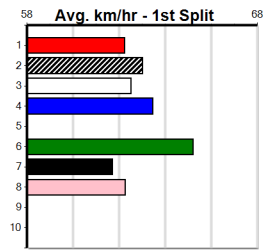

2

7:23PM

(VIC time)

Distance: 515m, Race Type: Mixed 6/7, Total Prizemoney: $3,340
1st: $2,230, 2nd: $690, 3rd: $345, 4th: $75

Watchdog Tips:

Bet:

Form Box Wgt Dist Track Date Time BON Margin 1st/2nd (Time) PIR Checked Comment W/R Split 1 S/P Grade

OUR BLUE HAZE [7]
BE Bitch Feb-21 Sire: BERNARDO Dam: KELSOS TENDERLEE
Owner(s): OUR FAMILY (SYN), B Selleck, D Selleck, J Selleck, H Selleck, J Lindsay, B Lindsay
Trainer: Brian Selleck (Tooradin)
Winning Distances: < 300m (0) 300 - 399m (0) 400 - 499m (1) 500 - 599m (0) 600 - 699m (0) > 700m (0)
Winning Weights: 26.6(1)
7th (1) 27.0 460 WGL R4 13-Feb-24 26.87 25.79 8.00L OCEAN GIRL (26.31) M/377 . . . 6.70 $14.90 X67
6th (6) 26.6 460 WGL R5 24-Feb-24 26.60 25.80 4.75L KEL OF KINTYRE (26.28) M/677 . . . 6.86 $16.60 6G
5th (3) 26.7 515 SAP R6 17-Mar-24 31.00 29.41 17.00 SON OF GHOST (29.82) Q/2266 . . . 5.19 $19.50 X67H
5th (1) 26.8 510 SLE R9 12-May-24 29.74 28.82 12.00 DAINTREE TIGER (28.92) Q/477 . . . 9.33 $46.60 RW
5th (2) 26.9 460 WGL R7 30-May-24 26.62 25.91 6.00L MAY SO DREAMING (26.20) M/777 . . . W 6.91 $12.30 T3-6
2nd (1) 27.0 460 WGL R5 13-Jun-24 26.33 26.03 2.75L SHIV ROY (26.14) Q/112 . . . 6.58 $9.00 X67
7th (7) 27.4 460 WGL R5 18-Jun-24 27.05 25.51 17.00 NORTH CAROLINA (25.87) Q/678 . . . 6.80 $50.50 RWH
6th (6) 27.2 460 WGL R5 20-Aug-24 26.86 25.56 9.00L VIVA LA VIDA (26.26) M/666 . . . 7.17 $17.00 X67
Last 3 wins NOT included above
1st (2) 26.6 460 WGL R9 16-Nov-23 26.21 26.05 0.10L BUCKET OF OIL (26.22) M/445 . . . 6.67 $2.50 7

TESSA ENGLAND [6]
WBK Bitch May-22 Sire: DROOPYS SYDNEY Dam: TESSA ALLEN
Owner(s): Grandkids (SYN), M Barber, P Jones
Trainer: Maria Barber (Hoddles Creek)
Winning Distances: < 300m (0) 300 - 399m (0) 400 - 499m (2) 500 - 599m (0) 600 - 699m (0) > 700m (0)
Winning Weights: 25.4(1) 25.7(1)
4th (5) 25.6 300 HVL R9 10-May-24 17.47 16.89 5.50L QUEEN MAGGIE (17.10) M/2 . . . 4.01 $42.30 T3-6
3rd (2) 25.7 395 TRA R9 20-May-24 22.68 22.21 5.50L CATCH SOME RAYS (22.29) M/122 . . . 3.79 $17.80 T3-6
6th (3) 26.3 390 SHP R4 30-May-24 22.84 22.15 10.00 VERSNELLEN (22.15) M/76 . . . 9.00 $48.90 6G
7th (4) 26.3 460 WGL R2 06-Jun-24 26.70 25.66 12.00 ASTON GOZO (25.91) M/657 . . . 6.70 $53.40 SH
6th (1) 26.4 400 WGL R9 13-Jun-24 23.33 22.90 3.00L FIRST MATE (23.12) M/11 . . . 8.52 $9.00 6G
3rd (3) 26.5 400 GEL R10 18-Jun-24 22.97 22.63 5.00L RAPIDFIRE LAYLA (22.63) Q/23 . . . 8.50 $36.60 6G
7th (1) 27.4 515 SAP R5 15-Jul-24 31.24 29.45 14.00 JENNY BALE (30.32) M/2227 . . . 5.27 $69.50 X67
6th (5) 28.1 400 WGL R4 01-Aug-24 23.67 22.88 9.00L KENZIE KID (23.04) M/34 . . . 8.64 $8.70 6G
Last 3 wins NOT included above
1st (4) 25.7 450 BAL R2 08-Jan-24 26.12 25.65 0.50L BUN QUAKE (26.15) Q/111 . . SW 6.66 $5.70 T3-M
1st (7) 25.4 400 WGL R4 14-Mar-24 23.77 22.79 0.25L SCOTCH NEAT (23.78) M/64 . . . 8.72 $2.50 T3-7