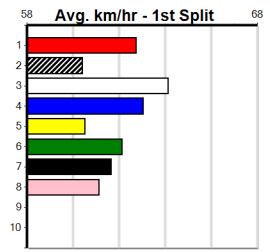

4

8:00PM

(VIC time)

Distance: 595m, Race Type: Restricted Win, Total Prizemoney: $3,940
1st: $2,640, 2nd: $815, 3rd: $410, 4th: $75

Watchdog Tips:

Bet:

Form Box	Wgt	Dist	Track	Date	Time	BON	Margin	1st/2nd (Time)	PIR	Checked	Comment	WR	Split 1	S/P	Grade

MISTY BLUE [M]

BE Bitch Mar-22 Sire: SENNACHIE Dam: LIGHT VIEW
Owner(s): S Elmes
Winning Distances: < 300m (0) 300 - 399m (0) 400 - 499m (0) 500 - 599m (0) 600 - 699m (0) > 700m (0)
Winning Weights:

2nd (1)	24.4	525	MEP	R3	26-Jun-24	30.44	30.08	1.75L CANYA JIVE (30.32)	M/4222				5.32	$5.30	MH
5th (1)	24.0	525	MEA	R1	06-Jul-24	30.55	30.06	5.50L THEEGALA (30.20)	M/6666				5.31	$13.10	MF
5th (8)	24.2	525	MEP	R1	10-Jul-24	30.85	30.00	3.25L TAPPET (30.63)	M/6666				5.26	$30.40	M
3rd (5)	24.4	595	SAP	R2	15-Jul-24	35.47	34.71	6.00L GRACE BURGESS (35.06)	M/5553				9.56	$8.00	RW
2nd (5)	24.7	595	SAP	R2	22-Jul-24	34.89	34.51	1.5L PAW HELION (34.79)	M/4433				9.62	$8.10	RW
6th (6)	24.6	595	SAP	R9	29-Jul-24	35.20	34.38	11.00 PAW BODHI (34.45)	M/5777				9.54	$21.40	RW
2nd (1)	24.9	595	SAP	R2	04-Aug-24	34.56	34.45	1.75L SHE'S EXTREME (34.45)	Q/2222				9.38	$3.50	RW
8th (5)	24.9	660	BAL	R5	21-Aug-24	39.27	38.30	14.00 JAMARRA (38.30)	S/7777				13.34	$17.20	RW

Last 3 wins NOT included above

Trainer: Sandra Elmes (Dunolly)

Box History

Bx	1st	2nd	3rd	4th	5th	6th	7th	8th
1					1			
2	1							
3		1						
4			1					
5				1				1
6		2	1					
7		1					1	
8		2	1					

Prize Best Starts Trk/Dts APM

$6440.00
34.56(1)-4/8/24
20-0-10-3
4-0-2-1
4225

OAKLYN BALE (NSW)[6]

BK Bitch May-22 Sire: CHRISTO BALE Dam: HAE ALLEN
Owner(s): B Wheeler
Winning Distances: < 300m (0) 300 - 399m (0) 400 - 499m (2) 500 - 599m (0) 600 - 699m (0) > 700m (0)
Winning Weights: 28.8(1) 29.0(1)

3rd (4)	29.4	460	GEL	R9	16-Jul-24	26.21	25.75	7.00L MILL ALI (25.75)	Q/444				6.97	$22.10	X67
2nd (3)	29.1	515	SAP	R9	22-Jul-24	30.32	29.48	1.25L ASTON HAMILTON (30.24)	M/6344				5.32	$36.40	X67H
7th (4)	29.0	460	GEL	R3	26-Jul-24	26.75	25.91	9.00L NACHO PROBLEM (26.13)	M/477				6.81	$23.10	X67H
4th (3)	28.8	515	SAN	R1	01-Aug-24	30.26	29.23	9.50L ASTON HAMILTON (29.61)	M/7886				5.40	$50.70	X67F
5th (7)	28.6	450	BAL	R9	05-Aug-24	26.25	25.71	5.50L PAW NICHOLLS (25.87)	M/856				6.88	$5.90	T3-RW
4th (6)	28.7	525	MEA	R2	10-Aug-24	30.69	29.91	3.00L THEEGALA (30.49)	M/8885				5.29	$56.10	6G
3rd (8)	28.9	460	GEL	R6	13-Aug-24	26.66	26.08	3.75L PAW LARRY (26.41)	M/767				6.97	$5.00	6G
6th (5)	29.1	460	GEL	R7	20-Aug-24	26.47	25.81	6.00L FOXY ROXY (26.07)	S/766				6.94	$6.00	RW

Last 3 wins NOT included above

1st (3)	29.0	450	BAL	R1	27-May-24	25.65	25.38	1.5L EDINBURGH BALE (25.75)	M/111				6.70	$6.50	M
1st (5)	28.8	460	GEL	R5	11-Jun-24	26.42	25.86	0.50L OWNED BY CLOWNS (26.44)	M/422				6.84	$6.40	7

Trainer: Samantha Grenfell (Anakie)
ENG MEA 2024-08-24

Box History

Bx	1st	2nd	3rd	4th	5th	6th	7th	8th
1		2						1
2								
3	1	1			1			
4			1					1
5	1			1		1		
6					1		2	
7		1	1	3	2	1		
8			1	1		2		

Prize Best Starts Trk/Dts APM

$5545.00
FSTD
27-2-4-3
0-0-0-0
3434