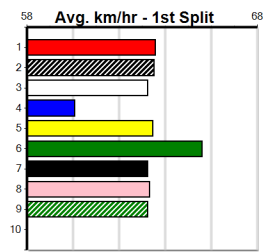

GRV DISTANCE RACING (0-4 WINS)

Distance: 715m, Race Type: Restricted Win, Total Prizemoney: $3,940
1st: $2,640, 2nd: $815, 3rd: $410, 4th: $75

Watchdog Tips:

Bet:

Form Box Wgt Dist Track Date Time BON Margin 1st/2nd (Time) PIR Checked Comment W/R Split 1 S/P Grade

LYON BALE (NSW)[5]

F Dog Mar-22 Sire: FERNANDO BALE Dam: ALERA BALE Trainer: Samantha Grenfell (Anakie)

Owner(s): B Wheeler
Winning Distances: < 300m (0) 300 - 399m (0) 400 - 499m (3) 500 - 599m (0) 600 - 699m (0) > 700m (0)

Winning Weights: 33.0(1) 33.2(1) 33.7(1)

Table with columns: Rank, Dog, Date, Time, BON, Margin, 1st/2nd (Time), PIR, Checked, Comment, W/R, Split 1, S/P, Grade. Includes race results for Lyon Bale.

Last 3 wins NOT included above

Table with columns: Rank, Dog, Date, Time, BON, Margin, 1st/2nd (Time), PIR, Checked, Comment, W/R, Split 1, S/P, Grade. Includes race results for Lyon Bale.

Box History

Box History table with columns: Bx, 1st, 2nd, 3rd, 4th, 5th, 6th, 7th, 8th. Includes prize money and other statistics.

1

READY TO STAGGER [7]

BD Bitch May-22 Sire: WHISKEY RIOT Dam: DEADLY BASILISA Trainer: Chris Reynolds (Little River)

Owner(s): Reynolds Cram (SYN), C Reynolds, B Cram
Winning Distances: < 300m (0) 300 - 399m (0) 400 - 499m (1) 500 - 599m (0) 600 - 699m (0) > 700m (0)

Winning Weights: 27.1(1)

Table with columns: Rank, Dog, Date, Time, BON, Margin, 1st/2nd (Time), PIR, Checked, Comment, W/R, Split 1, S/P, Grade. Includes race results for Ready to Stagger.

Last 3 wins NOT included above

Table with columns: Rank, Dog, Date, Time, BON, Margin, 1st/2nd (Time), PIR, Checked, Comment, W/R, Split 1, S/P, Grade. Includes race results for Ready to Stagger.

Box History

Box History table with columns: Bx, 1st, 2nd, 3rd, 4th, 5th, 6th, 7th, 8th. Includes prize money and other statistics.

2

GALACTIC SPARTAN (SA)[5]

BD Dog Sep-22 Sire: MY REDEEMER Dam: GALACTIC MOJO Trainer: Matthew Lanigan (Rowsley)

Owner(s): R Chuck
Winning Distances: < 300m (0) 300 - 399m (1) 400 - 499m (2) 500 - 599m (0) 600 - 699m (1) > 700m (0)

Winning Weights: 33.5(2) 33.8(1) 34.1(1)

Table with columns: Rank, Dog, Date, Time, BON, Margin, 1st/2nd (Time), PIR, Checked, Comment, W/R, Split 1, S/P, Grade. Includes race results for Galactic Spartan.

Last 3 wins NOT included above

Table with columns: Rank, Dog, Date, Time, BON, Margin, 1st/2nd (Time), PIR, Checked, Comment, W/R, Split 1, S/P, Grade. Includes race results for Galactic Spartan.

Box History

Box History table with columns: Bx, 1st, 2nd, 3rd, 4th, 5th, 6th, 7th, 8th. Includes prize money and other statistics.

3

STAR STAY [7]

BD Dog Feb-22 Sire: FERNANDO BALE Dam: VAN NINDI Trainer: Emma Scott (Tatura)

Owner(s): SCOTT FORTITUDE (SYN), E Scott, L Scott
Winning Distances: < 300m (0) 300 - 399m (0) 400 - 499m (0) 500 - 599m (1) 600 - 699m (0) > 700m (0)

Winning Weights: 30.8(1)

Table with columns: Rank, Dog, Date, Time, BON, Margin, 1st/2nd (Time), PIR, Checked, Comment, W/R, Split 1, S/P, Grade. Includes race results for Star Stay.

Last 3 wins NOT included above