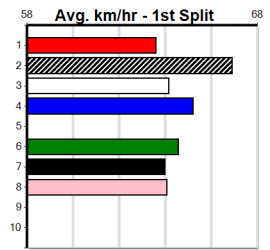

7

9:04PM

(VIC time)

Distance: 515m, Race Type: Grade 5, Total Prizemoney: $3,340
1st: $2,230, 2nd: $690, 3rd: $345, 4th: $75

Watchdog Tips: ☐ ☐ ☐ ☐

Bet:

1

JACAERYS BALE (NSW)[5]
RF Dog Mar-22 Sire: JS FLAMIN ACE Dam: FAITHY BALE Trainer: Correy Grenfell (Anakie)
Owner(s): B Wheeler
Winning Distances: < 300m (0) 300 - 399m (1) 400 - 499m (4) 500 - 599m (0) 600 - 699m (0) > 700m (0)
Winning Weights: 24.7(1) 26.1(1) 26.3(1) 26.5(1) 26.6(1)

Box	1st	2nd	3rd	4th	5th	6th	7th	8th
1	2							
2	1					1		
3				3			2	
4				1	1			
5	1	2		3				
6	1	3		1				
7			1					
8		1		1				

Prize Best Starts Trk/Dts APM: $9205.00 FSH 25-5-1-6 0-0-0-0 6864

2

WEST STAR [5]
BD Dog Feb-22 Sire: FERNANDO BALE Dam: VAN NINDI Trainer: Paul Abela (Parwan)
Owner(s): P Baker
Winning Distances: < 300m (0) 300 - 399m (0) 400 - 499m (0) 500 - 599m (5) 600 - 699m (1) > 700m (0)
Winning Weights: 27.8(2) 28.0(1) 28.6(2) 28.8(1)

Box	1st	2nd	3rd	4th	5th	6th	7th	8th
1	1							
2	1					1		
3	1		1					
4	1							
5	1		1					
6		1		2				
7	1				1			
8	1	1				1		

Prize Best Starts Trk/Dts APM: $30440.00 29.70(3)-11/1/24 16-6-3-2 4-2-1-0 15152

3

BARTY CROUCH [5]
RF Dog Apr-22 Sire: BEAST UNLEASHED Dam: ARABELLA FIGG Trainer: Ian Cockerell (Buckley)
Owner(s): BAG OF LOLLYS (SYN), L Cockerell, I Cockerell, M Dopfer
Winning Distances: < 300m (0) 300 - 399m (0) 400 - 499m (6) 500 - 599m (0) 600 - 699m (0) > 700m (0)
Winning Weights: 35.9(1) 36.9(1) 37.0(1) 37.1(1) 37.3(1) 37.4(1)

Box	1st	2nd	3rd	4th	5th	6th	7th	8th
1	1	1				2	1	
2					1			
3	1	1		1	1			
4	1					1		
5		1					1	
6								1
7	2		1	1	1			1
8	1				1			

Prize Best Starts Trk/Dts APM: $27200.00 30.29(8)-7/3/24 22-6-3-1 4-0-0-0 14752

4

DEROGATIVE [5]
BK Dog May-22 Sire: ASTON DEE BEE Dam: APPOINTED Trainer: Geoffrey Mitchell (Spotswood)
Owner(s): A Tullio
Winning Distances: < 300m (0) 300 - 399m (1) 400 - 499m (5) 500 - 599m (1) 600 - 699m (0) > 700m (0)
Winning Weights: 33.7(2) 34.0(1) 34.1(1) 34.5(1) 34.7(1) 35.2(1)

Box	1st	2nd	3rd	4th	5th	6th	7th	8th
1								
2						1		
3			1			2		
4	2						1	
5	1	2	1		1			
6	2	1	1	1			1	
7	1				1			
8	1	1	3		1			1

Prize Best Starts Trk/Dts APM: $17795.00 30.58(6)-8/2/24 27-7-5-5 1-0-0-0 10551

5

*** VACANT BOX ***
Sire: Dam: Trainer:
Owner(s):
Winning Distances: < 300m (0) 300 - 399m (0) 400 - 499m (0) 500 - 599m (0) 600 - 699m (0) > 700m (0)
Winning Weights:

Box History