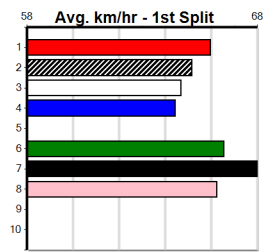

HOT AUGUST NIGHTS AT SANDOWN

Distance: 515m, Race Type: Mixed 3/4, Total Prizemoney: $3,875
1st: $2,600, 2nd: $800, 3rd: $400, 4th: $75

Watchdog Tips:

Bet:

Table with columns: Form Box, Wgt, Dist, Track, Date, Time, BON, Margin, 1st/2nd (Time), PIR, Checked, Comment, W/R, Split 1, S/P, Grade

SIT AND STEER [4]
BEF Dog Nov-21 Sire: FERNANDO BALE Dam: HOT CHARMOLA
Owner(s): D Bourke
Trainer: David Bourke (The Basin)
Winning Distances: < 300m (0) 300 - 399m (2) 400 - 499m (3) 500 - 599m (3) 600 - 699m (0) > 700m (0)
Winning Weights: 33.9(1) 34.0(1) 34.1(1) 34.2(1) 34.3(2) 34.4(1) 34.6(1)
Box History table and Prize Best Starts table included.

ASTON FIGARO [4]
BK Dog Jan-21 Sire: FLYING PENSKE Dam: ASTON TARA
Owner(s): R Borda
Trainer: Craig Treherne (Lara)
Winning Distances: < 300m (0) 300 - 399m (3) 400 - 499m (4) 500 - 599m (3) 600 - 699m (0) > 700m (0)
Winning Weights: 32.8(1) 33.2(1) 33.3(1) 33.5(1) 33.8(1) 33.9(1) 34.0(1) 34.2(1) 34.3(1)
Box History table and Prize Best Starts table included.

WILD SERENA [4]
BK Bitch May-22 Sire: ASTON DEE BEE Dam: INVICTUS REIGN
Owner(s): BILVIS (SYN), A Gwynne, D Bourke
Trainer: David Bourke (The Basin)
Winning Distances: < 300m (0) 300 - 399m (2) 400 - 499m (1) 500 - 599m (3) 600 - 699m (0) > 700m (0)
Winning Weights: 30.0(1) 30.2(2) 30.5(1) 30.6(2)
Box History table and Prize Best Starts table included.

NAVARINO [4]
BK Dog Jun-21 Sire: ASTON DEE BEE Dam: MADALIA MAGGIE
Owner(s): J Connor
Trainer: John Connor (Rosedale)
Winning Distances: < 300m (0) 300 - 399m (0) 400 - 499m (6) 500 - 599m (7) 600 - 699m (1) > 700m (0)
Winning Weights: 34.8(2) 34.9(1) 35.1(3) 35.2(1) 35.3(1) 35.5(1) 35.6(1) 35.8(2) 35.9(1) 36.0(1)
Box History table and Prize Best Starts table included.

*** VACANT BOX ***
Sire: Dam:
Owner(s):
Trainer:
Winning Distances: < 300m (0) 300 - 399m (0) 400 - 499m (0) 500 - 599m (0) 600 - 699m (0) > 700m (0)
Winning Weights:
Box History

1

2

3

4

5