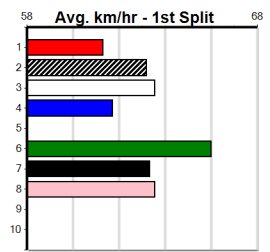

Sandown (SAP)

10
10:02PM
(VIC time)

ALDERBROOK PLUMBING DAMSELS DASH

Distance: 515m, Race Type: Grade 5, Total Prizemoney: $3,340
1st: $2,230, 2nd: $690, 3rd: $345, 4th: $75

Watchdog Tips:

Bet:

Form Box	Wgt	Dist	Track	Date	Time	BON	Margin	1st/2nd (Time)	PIR	Checked	Comment	WR	Split 1	S/P	Grade

1

FOXY ROXY [5]
BD Bitch Jul-22 Sire: SH AVATAR Dam: FAIRYTALE WISH
Owner(s): C Capuano Trainer: Nicole Cachia (Anakie)
Winning Distances: < 300m (0) 300 - 399m (0) 400 - 499m (3) 500 - 599m (0) 600 - 699m (0) > 700m (0)
Winning Weights: 24.3(1) 24.5(1) 24.7(1)

1st	2nd	3rd	4th	5th	6th	7th	8th
1st (6) 24.5 410 HOR R9 09-Jul-24 24.05 22.97 0.50L PAW QUAIL (24.07) M/43 . . . . . 10.86 $2.60 M							
3rd (4) 24.6 390 BAL R9 14-Jul-24 22.69 22.33 2.50L RIGHT SIDE UP (22.52) S/54 . . . . . 8.73 $5.60 T3-7							
3rd (7) 24.6 460 GEL R5 23-Jul-24 26.35 25.95 3.00L CHASING CHAPPY (26.15) M/544 . . . . . 6.89 $4.60 X67							
7th (5) 24.5 460 GEL R3 27-Jul-24 26.81 25.68 13.00 MAHOGANY (25.91) S/777 . . . . . 7.09 $16.90 X67							
1st (5) 24.3 400 GEL R9 03-Aug-24 22.99 22.64 2.50L SLINGER (23.16) M/52 . . . . . 8.77 $5.90 7							
6th (7) 24.3 390 BAL R10 07-Aug-24 22.81 22.08 7.50L TAKUMI BALE (22.31) S/77 . . . . . 8.84 $40.50 X67							
7th (3) 24.7 450 BAL R10 11-Aug-24 26.58 25.52 8.00L MAX TANGO (26.05) M/477 . . . . . 6.85 $6.60 T3-6							
1st (8) 24.7 460 GEL R7 20-Aug-24 26.07 25.81 0.50L SHE'S ON BOOST (26.10) M/534 . . . . . 6.82 $16.40 RW							

Last 3 wins NOT included above

Bx	1st	2nd	3rd	4th	5th	6th	7th	8th
1								
2								
3								1
4			1					
5	1				1			1
6	1							
7			1			1		
8	1							

Prize Best	$4000.00
Starts	9-3-0-2
Trk/Dts	0-0-0-0
APM	3600

2

MISS SCOTCH LESS [5]
BK Bitch Nov-20 Sire: HOOKED ON SCOTCH Dam: ZALL GOOD
Owner(s): M Brown Trainer: Maureen Brown (Loch)
Winning Distances: < 300m (0) 300 - 399m (1) 400 - 499m (2) 500 - 599m (1) 600 - 699m (0) > 700m (0)
Winning Weights: 25.3(2) 25.4(1) 25.8(1)

5th	6th	7th	8th
5th (2) 26.4 515 SAP R5 24-Jun-24 30.00 29.46 4.50L JAMIE BALE (29.69) M/5775 . . . . . 5.20 $24.80 5H			
3rd (5) 26.6 460 WGL R8 04-Jul-24 26.34 26.13 3.25L NINETYMILE QUEEN (26.13) M/333 . . . . . 6.77 $8.90 X45			
4th (8) 26.3 460 WGL R3 16-Jul-24 27.01 25.75 13.00 READ THE ROOM (26.12) M/222 . . . . . 6.82 $5.40 RW			
3rd (7) 26.2 460 WGL R3 23-Jul-24 26.40 25.66 3.5L READ THE ROOM (26.17) Q/244 . . . . . 6.66 $29.00 RW			
5th (3) 26.3 460 WGL R6 02-Aug-24 26.32 25.82 2.75L AKINA CRUSADER (26.13) M/555 . . . . . 6.72 $20.40 5			
8th (3) 26.7 460 WGL R6 09-Aug-24 26.59 25.58 12.00 DARNUM DESIRE (25.80) M/888 . . . . . 6.80 $26.10 5			
3rd (5) 26.8 460 WGL R5 16-Aug-24 26.50 25.63 11.00 PRETTY CAPRI (25.77) M/24 . . . . . 6.69 $12.70 5NP			
2nd (8) 27.0 460 WGL R8 22-Aug-24 26.10 25.96 2.00L AUDACIOUS PADDY (25.96) M/553 . . . . . 6.69 $9.10 X45			

Last 3 wins NOT included above

1st	2nd	3rd	4th	5th	6th	7th	8th
1st (8) 25.4 400 WGL R2 23-Sep-22 22.80 22.63 4.50L TUZLA BALE (23.11) M/11 . . . . . 8.39 $1.20 X67							
1st (1) 25.3 515 SAP R9 01-Nov-22 30.00 29.51 2.00L MORAINÉ MARCO (30.14) M/1111 . . . . . 5.14 $1.60 6G							
1st (7) 25.8 460 WGL R9 25-Jul-23 26.09 26.09 1.5L DOCTOR JOHNNY (26.19) Q/222 . . . . . 6.63 $2.00 5							

Bx	1st	2nd	3rd	4th	5th	6th	7th	8th
1	1	2	1	1	2			
2		3				2	1	1
3		1	1	2	2	1	1	1
4	1	1						
5		1	3			2		
6			2	2				1
7	1	2	1				2	
8	1	2	2	1				

Prize Best	$18305.00
Starts	29.68(8)-9/7/23
Trk/Dts	48-4-12-10
APM	8-1-2-1
	2386