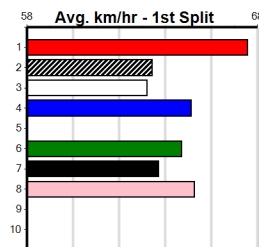

Sandown (SAP)

8

9:22PM

(VIC time)

WIN $$$$ PUTTING AT SANDOWN

Distance: 595m, Race Type: Mixed 4/5, Total Prizemoney: $4,445
1st: $2,990, 2nd: $920, 3rd: $460, 4th: $75

Watchdog Tips: ☐ ☐ ☐ ☐ ☐ Bet: ☐