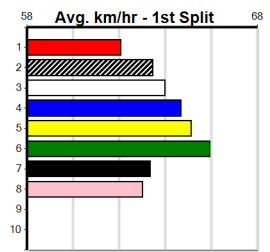

Box History

MOND WINDOWS & GLASS

11

10:23PM

(VIC time)

Distance: 515m, Race Type: Grade 5, Total Prizemoney: \$3,340
1st: \$2,230, 2nd: \$690, 3rd: \$345, 4th: \$75

Watchdog Tips:

Bet: