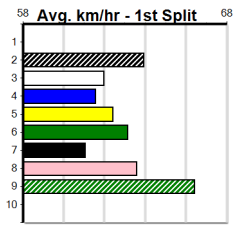

HEALESVILLE FOOTBALL NETBALL CLUB

Distance: 300m, Race Type: Tier 3 - Grade 7, Total Prizemoney: $1,530
1st: $1,000, 2nd: $320, 3rd: $160, 4th: $50

3

11:15AM

(VIC time)

Watchdog Tips: **0 0 0 0** Bet: **0**