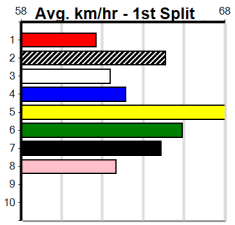

SPORTSBET MAKE IT A MULTI

Distance: 300m, Race Type: Grade 5 T3, Total Prizemoney: $1,530
1st: $1,000, 2nd: $320, 3rd: $160, 4th: $50

Watchdog Tips:

0 0 0 0

Bet: