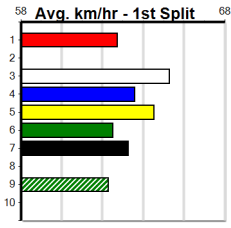

Track Record:

Distance	Time	Greyhound	Date Set
300m	16.057	UNLEASH COLLINDA	11-Dec-22
350m	18.641	UNLEASH COLLINDA	19-Feb-23

Healesville

"THE SHED" @ Healesville Greys

Distance: 300m, Race Type: Tier 3 - Maiden, Total Prizemoney: \$1,530
1st: \$1,000, 2nd: \$320, 3rd: \$160, 4th: \$50