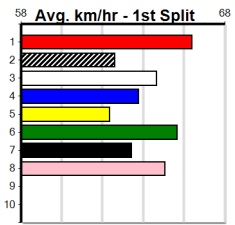

OUTER EAST FOOTBALL NETBALL COMP

Distance: 300m, Race Type: Grade 5 T3, Total Prizemoney: $1,530
1st: $1,000, 2nd: $320, 3rd: $160, 4th: $50

11

1:44PM

(VIC time)

Watchdog Tips: 0 0 0 0 **Bet:** .