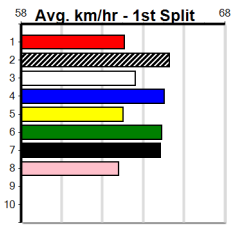

Healesville

MR HUMMER LIMOS

Distance: 350m, Race Type: Grade 5 T3, Total Prizemoney: $1,530
1st: $1,000, 2nd: $320, 3rd: $160, 4th: $50

7
12:27PM
(VIC time)

Watchdog Tips: 0 0 0 0 Bet: .

Form	Box	Weight	Dist	Track	Date	Time	BON	Margin	1st/2nd (Time)	PIR	Checked	Comment	W/R	Split 1	S/P	Grade

1 AUSSIE SAVANNAH (NSW)[5]
BK B Apr-21 AUSSIE INFRARED REGAL SAVANNAH
Trainer: Barry Milne (Kilmore)
4th (4) 28.2 450 SHP R6 01-Aug-24 26.09 25.43 6.00LWINCKIE BALE (25.69) M/344 . . . . 6.85 $6.60 T3-5
7th (7) 27.7 500 BEN R6 07-Aug-24 29.09 28.36 11.00LARCANA (28.36) M/888 . . . . 6.94 $10.20 5
4th (3) 28.0 390 SHP R12 15-Aug-24 22.73 22.36 3.5LULNA (22.49) M/85 . . . . 8.90 $6.10 5
7th (5) 27.5 425 BEN R10 21-Aug-24 24.84 24.10 11.00LROSTRON (24.10) M/777 . . . . 6.81 $9.70 5
Owner(s): B Milne

Winning Boxes

1	2	3	4	5	6	7	8
2	2						1
Prize	$10,740.00						
Best	19.50						
Starts	42-5-9-4						
Trk/Dst	10-1-2-2						
APM	$2941						

2 DESERT LION [5]
RF D Aug-21 FERNANDO BALE RED ROCHELLE
Trainer: Christopher Newcombe (Lake Albert)
6th (4) 30.7 400 WAG R10 02-Aug-24 24.45 23.06 18.00LBELLE IZMIR (23.18) . $34.00 X45
4th (5) 31.0 330 TEM R12 07-Aug-24 19.47 18.58 1.5LLUMEAH RANGER (19.36) . $11.00 5
6th (7) 30.2 400 WAG R3 16-Aug-24 24.46 23.39 8.50LDOUBLE DIPPIN' (23.87) . $61.00 5H
6th (7) 29.6 400 WAG R11 19-Aug-24 23.44 22.90 8.00LCAWBOURNE SPOTS (22.90) . $101.00 FFA
Owner(s): C Newcombe

Winning Boxes

1	2	3	4	5	6	7	8
2		1		1		3	2
Prize	$15,565.00						
Best	FSH						
Starts	64-9-9-7						
Trk/Dst	0-0-0-0						
APM	$2278						

3 WHAT'S THAT (NSW)[5]
BE B Oct-21 TOMMY SHELBY WHAT JOY
Trainer: Kenneth Doidge (Murchison)
6th (7) 26.5 300 HVL R3 02-Aug-24 17.57 16.98 6.00LMYSTIC LOVE (17.15) M/7 . . . . 4.13 $26.30 T3-5
8th (1) 26.5 300 HVL R4 05-Aug-24 17.49 16.92 4.75LHOWE PIE (17.17) S/8 . . . . 6.95 $17.40 T3-5
6th (7) 26.8 350 HVL R7 12-Aug-24 20.19 19.47 4.25LPURE PROMISE/SQUIGGLY M/8 . . . . 6.91 $35.60 5
7th (7) 26.7 350 HVL R5 19-Aug-24 20.35 19.15 18.00LNĒW WĀVĒ WHINE (19.15) S/8 . . . . 6.90 $48.20 T3-5
Owner(s): K Doidge

Winning Boxes

1	2	3	4	5	6	7	8
1				1	1		1
Prize	$7,075.00						
Best	20.02						
Starts	43-4-4-2						
Trk/Dst	3-0-0-0						
APM	$715						

4 REDGUM FLYER [5]
BK D Dec-19 ASTON KIMETTO JULY ALLEN
Trainer: Constance Mcmillan (Drouin)
3rd (2) 31.2 400 WGL R11 18-Jul-24 23.57 22.88 5.00LLITTLE AMELIA (23.23) S/33 . . . . 8.77 $4.90 5
1st (6) 31.4 400 WGL R12 25-Jul-24 23.21 23.01 1.00LBLACK PISTOL (23.28) M/11 . . . . 8.47 $10.80 T3-5
5th (2) 31.2 435 SLE R11 14-Aug-24 25.04 24.45 8.00LSWIFTY GIRL (24.50) M/444 . . . . 5.33 $45.30 5
5th (1) 30.9 350 HVL R5 19-Aug-24 20.01 19.15 13.00LNEW WAVE WHINE (19.15) M/3 . . . . 6.62 $14.80 T3-5
Owner(s): C Mcmillan

Winning Boxes

1	2	3	4	5	6	7	8
1	2	2	2	1	3	1	1
Prize	$24,118.57						
Best	19.76						
Starts	96-13-11-16						
Trk/Dst	13-0-1-2						
APM	$3849