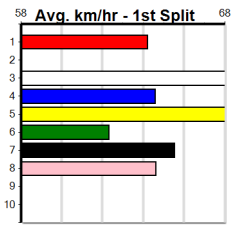

PITSTOP MOWER REPAIRS

Distance: 300m, Race Type: Grade 5 T3, Total Prizemoney: $1,530
1st: $1,000, 2nd: $320, 3rd: $160, 4th: $50

10

1:27PM

(VIC time)

Watchdog Tips:

0 0 0 0

Bet: