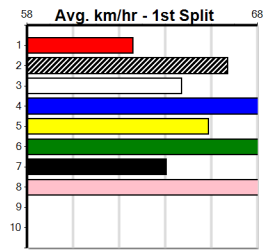

***** NO RESERVE *****

Sire: Dam: **Trainer:**

Owner(s):
Winning Distances: < 300m (0) 300 - 399m (0) 400 - 499m (0) 500 - 599m (0) 600 - 699m (0) > 700m (0)
Winning Weights: **Box History**

Watchdog Tips: