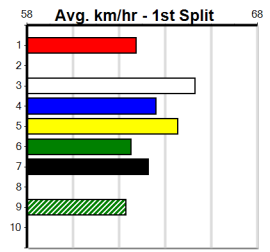

"THE SHED" @ Healesville Greys

Distance: 300m, Race Type: Tier 3 - Maiden, Total Prizemoney: $1,530
1st: $1,000, 2nd: $320, 3rd: $160, 4th: $50

1
10:40AM

(VIC time)

Watchdog Tips:

Bet:

Form Box Wgt Dist Track Date Time BON Margin 1st/2nd (Time) PIR Checked Comment W/R Split 1 S/P Grade

CHEWBACCA [M]
BD Dog Feb-22 Sire: ZAMBORA BROCKIE Dam: SHE'S A BLAZIN'
Owner(s): J Clarke Trainer: Jack Clarke (Creswick)
Winning Distances: < 300m (0) 300 - 399m (0) 400 - 499m (0) 500 - 599m (0) 600 - 699m (0) > 700m (0)
Winning Weights:
2nd (2) 34.5 300 HVL R1 14-Jun-24 17.27 16.83 1.5L NOTORIOUS BLAZE (17.16) M/2 . . . 4.06 $9.00 T3-M
2nd (8) 34.9 300 HVL R1 21-Jun-24 17.39 16.81 1.25L DISCO GIZMO (17.32) M/2 . . . 4.12 $6.60 T3-M
6th (2) 34.5 390 WBL R2 24-Jun-24 24.26 22.13 24.00 PAW JULIA (22.63) Q/36 . VO . 9.00 $9.20 M
ST (-) 35.3 390 WBL 11-Jul-24 22.84 4.75L Trial Cleared Q/11 . 1of5 . 8.86 . ST
3rd (2) 35.5 390 WBL R1 15-Jul-24 22.99 22.62 4.50L PACK YOUR BAGS (22.68) Q/22 . . . 8.94 $18.20 M
3rd (2) 35.7 300 HVL R1 18-Jul-24 17.55 16.95 3.5L SUGAR ROO (17.31) S/7 . . . 4.16 $4.20 T3-M
4th (3) 35.7 300 HVL R1 23-Jul-24 17.48 16.72 1.5L PROVOCATION (17.38) S/8 . . . 4.19 $2.40 T3-M
2nd (1) 35.8 300 HVL R2 26-Jul-24 17.21 16.76 0.25L DAMAGED PANEL (17.21) S/4 . . . 4.15 $6.00 T3-M
Last 3 wins NOT included above

Box History

Bx	1st	2nd	3rd	4th	5th	6th	7th	8th
1	1							
2	1	2				1	2	
3				1				1
4								
5					1			
6								1
7			1			1		
8		1		1				

Prize Best	$1540.00
Starts	17.21(1)-26/7/24
Trk/Dts	16-0-3-3
APM	7-0-3-2 1126

TAILS OF JONNY [M]
BK Dog Jan-22 Sire: HOUDINI BOY Dam: HELEN'S TEDDY
Owner(s): D Furey Trainer: Donna Furey (Pearcedale)
Winning Distances: < 300m (0) 300 - 399m (0) 400 - 499m (0) 500 - 599m (0) 600 - 699m (0) > 700m (0)
Winning Weights:
3rd (3) 34.1 300 HVL R1 18-Feb-24 17.12 16.50 2.75L RAPIDFIRE LAYLA (16.93) M/1 . . . 3.86 $8.60 M
3rd (2) 34.5 300 HVL R1 25-Feb-24 16.99 16.27 1.25L IT'S A HOUDINI (16.92) M/2 . . . 3.90 $6.30 MH
8th (2) 34.7 300 HVL R1 15-Mar-24 17.79 16.83 12.00 BLUE CHINCHILLA (16.99) M/5 . . . 4.03 $3.40 T3-M
7th (4) 33.7 300 HVL R1 01-Jul-24 17.74 16.87 9.50L RAGING ELSA (17.11) S/5 . . . 4.08 $2.60 T3-M
6th (3) 32.4 300 HVL R9 02-Aug-24 17.89 16.98 9.00L WALTZING INFERNO (17.27) S/6 . . . 4.15 $2.90 T3-M
8th (6) 32.3 300 HVL R1 16-Aug-24 17.54 16.77 4.50L DEMONIC SPIRIT (17.24) M/5 . . . 4.11 $22.70 T3-M
Last 3 wins NOT included above

Box History

Bx	1st	2nd	3rd	4th	5th	6th	7th	8th
1								
2			1					1
3			1			1		
4							1	
5								
6								1
7								
8								

Prize Best	$520.00
Starts	16.99(2)-25/2/24
Trk/Dts	6-0-0-2
APM	6-0-0-2 156