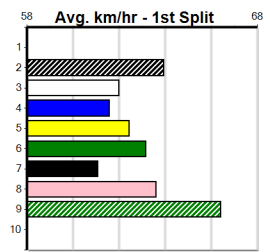

Distance: 300m, Race Type: Tier 3 - Grade 7, Total Prizemoney: $1,530
1st: $1,000, 2nd: $320, 3rd: $160, 4th: $50

Watchdog Tips: [ ] [ ] [ ] [ ] Bet: [ ]

Form Box Wgt Dist Track Date Time BON Margin 1st/2nd (Time) PIR Checked Comment W/R Split 1 S/P Grade

SILVERTREE SONNY (NSW)[7]
BK Dog Mar-22 Sire: MY REDEEMER Dam: LARA'S DOUBLE
Owner(s): M Carter
Trainer: Christopher Newcombe (Lake Alb)
Winning Distances: < 300m (0) 300 - 399m (1) 400 - 499m (0) 500 - 599m (0) 600 - 699m (0) > 700m (0)
Winning Weights: 28.0(1)
Box History table and Prize Best Starts Trk/Dts APM

PAW XAVIER (NSW)[7]
RBD Dog Jul-22 Sire: DYNA TRON Dam: HADEEL BALE
Owner(s): B Wheeler
Trainer: Deborah Coleman (Lara)
Winning Distances: < 300m (0) 300 - 399m (0) 400 - 499m (1) 500 - 599m (0) 600 - 699m (0) > 700m (0)
Winning Weights: 34.9(1)
Box History table and Prize Best Starts Trk/Dts APM

ASTILL BALE (NSW)[7]
RF Dog Feb-22 Sire: FERNANDO BALE Dam: HADARAH BALE
Owner(s): B Wheeler
Trainer: Robert Camilleri (Lara)
ENG HVL 2024-08-23
Winning Distances: < 300m (0) 300 - 399m (0) 400 - 499m (1) 500 - 599m (0) 600 - 699m (0) > 700m (0)
Winning Weights: 30.8(1)
Box History table and Prize Best Starts Trk/Dts APM

REMO ADALLI [7]
BK Bitch May-21 Sire: FEAR ZAFONIC Dam: REMO GULLY
Owner(s): A Brown
Trainer: David Plumridge (Scoresby)
ENG HVL 2024-08-23
Winning Distances: < 300m (0) 300 - 399m (1) 400 - 499m (0) 500 - 599m (0) 600 - 699m (0) > 700m (0)
Winning Weights: 26.6(1)
Box History table and Prize Best Starts Trk/Dts APM

CACHI [7]
BD Bitch Aug-21 Sire: ORSON ALLEN Dam: GLORIOUS
Owner(s): L Bicchieri
Trainer: Louie Bicchieri (Fawkner)
Winning Distances: < 300m (0) 300 - 399m (0) 400 - 499m (1) 500 - 599m (0) 600 - 699m (0) > 700m (0)
Winning Weights: 25.3(1)
Box History table and Prize Best Starts Trk/Dts APM

1

2

3

4

5