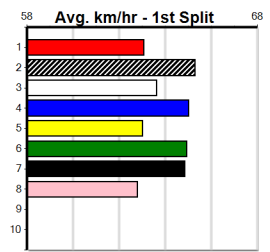

Watchdog Tips:

Bet:

Form Box	Wgt	Dist	Track	Date	Time	BON	Margin	1st/2nd (Time)	PIR	Checked	Comment	WR	Split 1	S/P	Grade

1 AUSSIE SAVANNAH (NSW)[5]
BK Bitch Apr-21 Sire: AUSSIE INFRARED Dam: REGAL SAVANNAH Trainer: Barry Milne (Kilmore)
Owner(s): B Milne
Winning Distances: < 300m (0) 300 - 399m (5) 400 - 499m (0) 500 - 599m (0) 600 - 699m (0) > 700m (0)
Winning Weights: 27.4(1) 27.6(1) 27.7(1) 28.0(1) 28.6(1)

8th (4)	28.0	390	SHP	R11	04-Jul-24	23.05	22.18	8.00L WE ARE SOUTH (22.52)	M/88	.	.	.	8.97	$5.60	T3-5
4th (4)	28.2	350	HVL	R7	10-Jul-24	20.22	19.62	6.50L MISS DAICOS (19.79)	M/5	.	.	.	6.80	$2.30	T3-5
4th (5)	27.7	450	SHP	R6	19-Jul-24	26.15	25.70	6.00L DETRIOT (25.76)	M/876	.	.	.	7.01	$2.50	5
6th (1)	27.7	500	BEN	R6	24-Jul-24	29.03	28.47	4.00L AIRTIME INFRARED (28.75)	M/767	.	.	.	6.97	$10.20	5
4th (4)	28.2	450	SHP	R6	01-Aug-24	26.09	25.43	6.00L WINCKIE BALE (25.69)	M/344	.	.	.	6.85	$6.60	T3-5
7th (7)	27.7	500	BEN	R6	07-Aug-24	29.09	28.36	11.00L ALCANA (28.36)	M/888	.	.	.	6.94	$10.20	5
4th (3)	28.0	390	SHP	R12	15-Aug-24	22.73	22.36	3.5L ULNA (22.49)	M/85	.	.	.	8.90	$6.10	5
7th (5)	27.5	425	BEN	R10	21-Aug-24	24.84	24.10	11.00L ROSTRON (24.10)	M/777	.	.	.	6.81	$9.70	5

Last 3 wins NOT included above

1st (2)	28.0	300	HVL	R4	02-Feb-24	17.11	16.90	0.25L THAI BUTTERFLY (17.12)	M/2	.	.	.	3.94	$2.50	T3-6
1st (1)	28.6	300	HVL	R9	15-Mar-24	16.86	16.83	1.00L REELING DOLLARS (16.93)	M/1	.	.	.	3.88	$5.40	T3-5
1st (1)	27.7	350	HVL	R11	31-May-24	19.53	19.01	2.75L ROMENA CHARM (19.72)	M/3	.	SW	.	6.64	$2.20	T3-5

Box History

Bx	1st	2nd	3rd	4th	5th	6th	7th	8th
1	2	1	2	1	1	1		
2	2	1	2	1	1			
3	2			2			2	
4	1	1	2				1	2
5			1	2				1
6	1		1		1			
7	2			1			1	
8	1	2		2				

Prize Best Starts Trk/Dts APM $10740.00 19.50(4)-16/2/24 42-5-9-4 10-1-2-2 2941