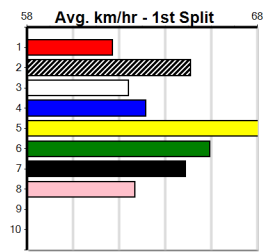

SPORTSBET MAKE IT A MULTI

Distance: 300m, Race Type: Grade 5 T3, Total Prizemoney: $1,530
1st: $1,000, 2nd: $320, 3rd: $160, 4th: $50

Watchdog Tips:

Bet:

Table with columns: Form Box, Wgt, Dist, Track, Date, Time, BON, Margin, 1st/2nd (Time), PIR, Checked, Comment, W/R, Split 1, S/P, Grade

HEAD BIN [5]
BD Dog Aug-20 Sire: ASTON DEE BEE Dam: DESTINI GOLD
Owner(s): N Bischoard
Trainer: Neville Bischoard (Cohuna)
ENG HVL 2024-08-25
Winning Distances: < 300m (0) 300 - 399m (5) 400 - 499m (0) 500 - 599m (0) 600 - 699m (0) > 700m (0)
Winning Weights: 33.9(2) 34.0(1) 34.1(1) 34.2(1)
Box History table and Prize Best Starts table included.

HAGIBIS [5]
BK Bitch Apr-20 Sire: FERNANDO BALE Dam: WEST ON JILL
Owner(s): K Doidge
Trainer: Kenneth Doidge (Murchison)
Winning Distances: < 300m (0) 300 - 399m (0) 400 - 499m (3) 500 - 599m (0) 600 - 699m (0) > 700m (0)
Winning Weights: 25.8(2) 25.9(1)
Box History table and Prize Best Starts table included.

ISHMY BELLE [5]
BK Bitch Oct-20 Sire: SLICK Dam: ISHMY GIRL
Owner(s): K Doidge
Trainer: Kenneth Doidge (Murchison)
Winning Distances: < 300m (0) 300 - 399m (0) 400 - 499m (4) 500 - 599m (0) 600 - 699m (0) > 700m (0)
Winning Weights: 28.2(1) 28.3(1) 28.5(1) 28.8(1)
Box History table and Prize Best Starts table included.

BERRY BLUE EVIE [5]
BE Bitch Dec-21 Sire: BAROOGA BRETT Dam: BIG BASH ELLYSE
Owner(s): K Newport
Trainer: Taylor Edwards (Broadford)
ENG HVL 2024-08-23
Winning Distances: < 300m (0) 300 - 399m (4) 400 - 499m (0) 500 - 599m (0) 600 - 699m (0) > 700m (0)
Winning Weights: 26.7(1) 26.8(1) 27.4(1) 27.5(1)
Box History table and Prize Best Starts table included.

DEVINE SAL [5]
BD Bitch Sep-20 Sire: ASTON DEE BEE Dam: ZULU MYSTIQUE
Owner(s): P Martin
Trainer: Paul Martin (Chirnside Park)
Winning Distances: < 300m (0) 300 - 399m (5) 400 - 499m (0) 500 - 599m (0) 600 - 699m (0) > 700m (0)
Winning Weights: 25.6(1) 25.7(1) 26.2(1) 26.5(1) 26.6(1)
Box History table and Prize Best Starts table included.

1

2

3

4

5