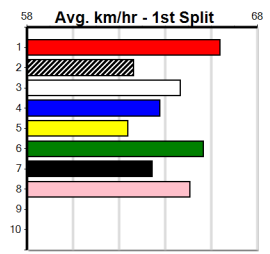

OUTER EAST FOOTBALL NETBALL COMP

Distance: 300m, Race Type: Grade 5 T3, Total Prizemoney: $1,530
1st: $1,000, 2nd: $320, 3rd: $160, 4th: $50

Watchdog Tips:

Bet:

Table with columns: Form Box, Wgt, Dist, Track, Date, Time, BON, Margin, 1st/2nd (Time), PIR, Checked, Comment, WR, Split 1, S/P, Grade

ELLIOTT NESS [5]
BKW Dog May-19 Sire: FERNANDO BALE Dam: UP HILL JILL
Owner(s): G Johnson
Trainer: Garry Johnson (Chum Creek)
Winning Distances: < 300m (0) 300 - 399m (9) 400 - 499m (8) 500 - 599m (0) 600 - 699m (0) > 700m (0)
Winning Weights: 27.9(1) 28.2(1) 28.8(1) 28.9(2) 29.0(2) 29.1(1) 29.2(2) 29.4(4) 29.5(1) 29.8(1) 30.4(1)
Box History table and Prize Best Starts table included.

LETTER TO YOU [5]
BKW Dog Dec-19 Sire: DYNA LACHLAN Dam: STELLA'S GRACE
Owner(s): J Stemmer
Trainer: Jason Stemmer (Bangholme)
Winning Distances: < 300m (0) 300 - 399m (5) 400 - 499m (0) 500 - 599m (0) 600 - 699m (0) > 700m (0)
Winning Weights: 30.7(1) 31.8(1) 32.0(1) 32.3(1) 32.6(1)
Box History table and Prize Best Starts table included.

SON OF CECIL [5] Biks
BK Dog Apr-21 Sire: ASTON DEE BEE Dam: MRS. SHARP
Owner(s): A Spiteri
Trainer: Alfred Spiteri (St Albans)
Winning Distances: < 300m (0) 300 - 399m (2) 400 - 499m (1) 500 - 599m (0) 600 - 699m (0) > 700m (0)
Winning Weights: 33.4(1) 33.5(1) 33.8(1)
Box History table and Prize Best Starts table included.

INVICTUS GEORGE [5]
BK Dog Mar-21 Sire: FERNANDO BALE Dam: JUBILATION
Owner(s): B Sands
Trainer: Frank Toth (Pakenham)
Winning Distances: < 300m (0) 300 - 399m (4) 400 - 499m (3) 500 - 599m (0) 600 - 699m (0) > 700m (0)
Winning Weights: 30.9(1) 31.5(1) 31.8(1) 31.9(1) 32.0(1) 32.1(2)
Box History table and Prize Best Starts table included.

CARTEL GLAMOUR [5]
BD Bitch May-22 Sire: FERNANDO BALE Dam: VEGAS TICKET
Owner(s): K Tucker
Trainer: Kristin Tucker (Tanjil South)
Winning Distances: < 300m (0) 300 - 399m (2) 400 - 499m (4) 500 - 599m (0) 600 - 699m (0) > 700m (0)
Winning Weights: 24.2(1) 24.6(1) 24.7(1) 25.1(1) 25.2(1) 25.5(1)
Box History table and Prize Best Starts table included.

1

2

3

4

5