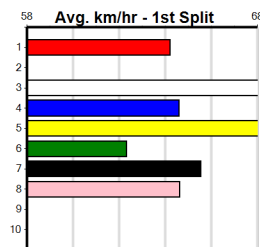

PITSTOP MOWER REPAIRS

Distance: 300m, Race Type: Grade 5 T3, Total Prizemoney: $1,530
1st: $1,000, 2nd: $320, 3rd: $160, 4th: $50

Watchdog Tips:

Bet:

Form Box Wgt Dist Track Date Time BON Margin 1st/2nd (Time) PIR Checked Comment W/R Split 1 S/P Grade

HATENNA BALE (NSW)[5]
BK Bitch May-21 Sire: ALLEN DEED Dam: DYNA ZESTY
Owner(s): B Wheeler
Trainer: Deborah Coleman (Lara)
Winning Distances: < 300m (0) 300 - 399m (2) 400 - 499m (3) 500 - 599m (0) 600 - 699m (0) > 700m (0)
Winning Weights: 26.5(1) 26.7(2) 27.3(1) 27.5(1)
2nd (1) 27.5 400 GEL R6 19-Mar-24 22.85 22.37 0.25L TWO HAT PAT (22.84) M/32 . V7 . 8.62 $9.80 5
ST (-) 27.1 400 GEL 21-May-24 22.75 0.01L Trial Cleared S/44 . 1of5 . 8.73 . ST
5th (3) 27.3 395 TRA R6 03-Jun-24 23.35 22.68 6.50L KRAKEN HOOK (22.91) S/567 . . . 3.95 $6.50 5
3rd (6) 27.3 450 SHP R6 13-Jun-24 25.73 25.54 1.5L WANDANA LAD (25.64) M/666 . . . 6.81 $14.40 T3-5
2nd (7) 27.4 450 WBL R8 17-Jun-24 25.72 25.36 5.50L IDRON BALE (25.36) M/756 . VO . 6.89 $33.90 5
4th (6) 27.1 460 GEL R8 22-Jun-24 26.56 26.08 4.25L GEORGE'S BEST (26.27) M/567 . . W 6.78 $12.50 5
4th (8) 27.9 450 SHP R7 04-Jul-24 25.93 25.50 1.75L ULTIMATE JEWEL (25.82) M/333 . . . 6.74 $6.30 T3-5
4th (2) 27.9 450 TRA R6 10-Jul-24 26.00 25.57 6.50L CREW (25.57) M/3365 . . . 6.85 $4.20 5
Last 3 wins NOT included above
1st (3) 26.7 425 BEN R10 15-Sep-23 24.68 24.25 0.10L ILIOPSOAS (24.68) M/333 . . . 6.81 $2.60 6G
1st (5) 27.3 410 HOR R11 28-Oct-23 23.66 22.99 1.5L MOONLIGHT STORM (23.75) S/43 . . . 10.66 $14.20 T3-5
1st (2) 27.5 435 SLE R12 05-Nov-23 24.86 24.16 2.50L ELSWYK JORDY (25.03) M/531 . SW . 5.40 $4.70 5

Box History
Bx 1st 2nd 3rd 4th 5th 6th 7th 8th
1 1 1 2
2 1 2 1 1
3 1 1 1
4 1 4 1 1 2
5 2 1 3 1 1 1
6 1 1 2 2 1
7 1 1 1 1
8 1 1 2 3
Prize Best $14660.00
Starts 17.11(5)-3/3/24
Trk/Dts 48-5-8-11
APM 1-0-0-0 2059

WALTZING EMBERS [5]
WBD Bitch Feb-22 Sire: JS FLAMIN ACE Dam: MINI FERNANDO
Owner(s): G Ithier
Trainer: Gavin Ithier (Devon Meadows)
Winning Distances: < 300m (0) 300 - 399m (3) 400 - 499m (0) 500 - 599m (0) 600 - 699m (0) > 700m (0)
Winning Weights: 24.2(2) 25.6(1)
8th (2) 24.7 350 TRA R4 10-Jul-24 21.15 19.79 15.00 OUR GLAD (20.15) M/488 . . . 6.83 $14.20 7
3rd (3) 24.3 300 HVL R3 18-Jul-24 17.34 16.95 3.25L HAVANA MAGIC (17.12) M/1 . . . 3.93 $20.60 T3-7
2nd (7) 24.5 300 HVL R3 23-Jul-24 17.21 16.72 0.75L CERSEI'S BOY (17.16) Q/1 . . . 3.97 $16.60 T3-7
6th (3) 24.1 300 HVL R3 26-Jul-24 17.93 16.76 17.00 RAGING ELSA (16.79) M/7 . . . 4.27 $16.00 T3-7
1st (8) 24.2 300 HVL R3 30-Jul-24 17.35 16.89 0.50L GOT A PULSE (17.38) Q/4 . . . 4.15 $16.20 T3-7
8th (5) 24.1 300 HVL R11 02-Aug-24 17.30 16.98 4.75L PARRIS CALLING (16.98) M/8 . SW . 4.16 $26.30 T3-6
1st (3) 24.2 300 HVL R11 09-Aug-24 17.09 16.90 0.25L INTER TERRA (17.10) Q/1 . . . 3.93 $37.20 T3-6
8th (1) 24.0 300 HVL R12 16-Aug-24 17.40 16.77 7.50L MAGIC MOON CHILD (16.91) S/8 . . . 4.16 $29.90 T3-5
Last 3 wins NOT included above
1st (5) 25.6 300 HVL R1 07-Feb-24 17.24 16.96 2.00L SPICY MINX (17.37) Q/1 . . . 3.91 $5.80 M

Box History
Bx 1st 2nd 3rd 4th 5th 6th 7th 8th
1 1 1 1 1
2 1 1 1 1
3 1 1 1 1
4 1 1 1 1
5 1 1 1 2 1
6 1 1 1 1
7 1 1 1 1 1
8 1 1 1 1 1
Prize Best $3655.00
Starts 17.09(3)-9/8/24
Trk/Dts 18-3-1-1
APM 16-3-1-1 2693