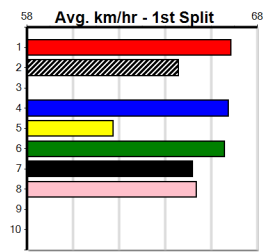

CROYDON HOMING PIGEON CLUB

9

1:09PM

(VIC time)

Distance: 300m, Race Type: Grade 5 T3, Total Prizemoney: $1,530
1st: $1,000, 2nd: $320, 3rd: $160, 4th: $50

Watchdog Tips:

Bet:

Form	Box	Wgt	Dist	Track	Date	Time	BON	Margin	1st/2nd (Time)	PIR	Checked	Comment	WR	Split 1	S/P	Grade

NEW ARRANGEMENT [5]

BKW Dog Dec-20 Sire: HOOKED ON SCOTCH Dam: VITALISER
Owner(s): G Walker
Trainer: Grant Walker (Warragul) ENG HVL 2024-08-23
Winning Distances: < 300m (0) 300 - 399m (5) 400 - 499m (0) 500 - 599m (0) 600 - 699m (0) > 700m (0)
Winning Weights: 30.0(1) 30.1(1) 30.2(2) 30.3(1)

1st (5)	30.2	300	HVL	R3	11-Feb-24	16.66	16.26	2.50L	CYCLONE SOPHIE (16.82)	Q/1	.	.	.	3.79	$5.60	RWH
2nd (5)	30.3	300	HVL	R3	18-Feb-24	16.86	16.50	0.25L	URANA LIGHTNING (16.85)	M/1	.	.	.	3.84	$23.90	RWF
6th (4)	29.9	300	HVL	R7	10-Mar-24	16.74	16.33	5.50L	AYIA NEIGHBOUR (16.37)	M/2	.	.	.	3.86	$15.70	FFA
8th (1)	29.8	300	HVL	R11	17-Mar-24	16.75	16.24	4.25L	BUMPY'S DAD ROY (16.46)	M/2	.	.	.	3.83	$30.00	FFA
6th (8)	30.0	300	HVL	R11	05-May-24	17.11	16.69	4.25L	TROPIC MAN (16.82)	M/3	.	.	.	3.94	$41.50	X45
8th (3)	30.1	300	HVL	R4	12-May-24	17.13	16.66	7.00L	HIDDEN STONES (16.66)	.	.	.	.	.	$71.10	X45
8th (1)	30.0	300	HVL	R11	31-Jul-24	17.47	16.68	9.50L	ASTON TRUMAN (16.83)	M/5	.	.	.	4.08	$5.30	5
2nd (5)	29.9	300	HVL	R11	19-Aug-24	17.08	16.86	3.25L	HAPPY CHICK (16.86)	M/3	.	.	.	4.00	$5.20	T3-5

Last 3 wins NOT included above

1st (8)	30.1	300	HVL	R10	03-Nov-23	17.04	16.89	1.75L	SOFIA RIOT (27.64)	M/3	.	.	.	3.96	$1.70	T3-7
1st (2)	30.2	300	HVL	R9	17-Nov-23	16.92	16.92	0.75L	AUSSIE SAVANNAH (16.96)	M/1	.	.	.	3.91	$1.90	T3-6
1st (1)	30.0	300	HVL	R11	21-Jan-24	16.94	16.57	1.25L	OUR FLASH (17.02)	M/1	.	.	.	3.85	$5.10	5

Box History

Bx	1st	2nd	3rd	4th	5th	6th	7th	8th
1	1					1		2
2	1	1	1					
3								1
4	1		1			1		1
5	1	2	1					
6								
7								
8	1		2		1	1		

Prize Best Starts Trk/Dts APM: $9310.00, 16.66(5)-11/2/24, 21-5-3-5, 18-5-3-3, 2118