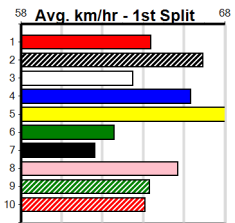

OAKS SUPER BOX FOR HIRE

Distance: 400m, Race Type: Grade 5, Total Prizemoney: $2,925
1st: $1,950, 2nd: $600, 3rd: $300, 4th: $75

5

3:47PM

(VIC time)

AT MY COMMAND (5) has produced some slick wins in her brief career and with a timely beginning it should be a case of times and margins. ELENA'S JEBRYNAH (1) is drawn to pounce if the top elect makes any mistakes.

Watchdog Tips: **5** **1** **8** **3** **Bet:** **Trifecta 5/1/2,3,8 ($10 - 333.33%)**