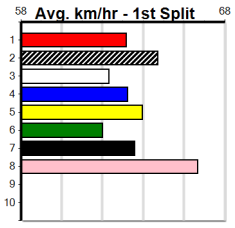

Warragul

PHOTO MAN AT STUD (1-3 WINS)

Distance: 460m, Race Type: Restricted Win, Total Prizemoney: $2,925
1st: $1,950, 2nd: $600, 3rd: $300, 4th: $75

2

2:44PM

(VIC time)

MYSTERY TERMS (8) steps up to the 460m trip here following a fast all the way 22.64 win and she continues to improve with each run. VIVA LA VIDA (1) appreciated this exact draw in her gutsy win here last week.

Watchdog Tips: **8** **1** **6** **3** **Bet:** Trifecta 1,8/1,6,8/1,3,6,8 ($10 - 125%)