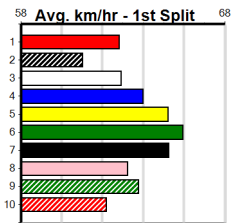

BARN BAR FUNCTION ROOM

Distance: 460m, Race Type: Grade 5, Total Prizemoney: $2,925
1st: $1,950, 2nd: $600, 3rd: $300, 4th: $75

6

4:09PM
(VIC time)

SMOKIN' GRACE (5) can post a flying first sectional which could have her turning for home with a race winning lead. DR FARRAH (3) once fully balanced has a good motor. CREW (2) does his best racing off inside draws.

Watchdog Tips:

5

3

2

1

Bet:

Win 5