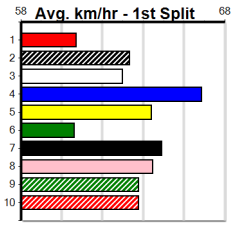

SHIMA SHINE AT STUD

Distance: 460m, Race Type: Mixed 4/5, Total Prizemoney: $3,360
1st: $2,250, 2nd: $690, 3rd: $345, 4th: $75

8

4:49PM

(VIC time)

HOTEL WHISKY ONE (4) since arriving in Victoria has been flying for his new kennel and he looks set to complete his hat-trick of wins. DR DYLAN (1) last two Sale wins have been nothing less than sensational.

Watchdog Tips: **4** **1** **5** **2** **Bet:** **Trifecta 4/1,2,5/1,2,5 ($10 - 166.67%)**