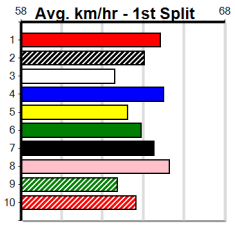

KHANS HOSPITALITY SERVICES

Distance: 400m, Race Type: Grade 5, Total Prizemoney: $2,925
1st: $1,950, 2nd: $600, 3rd: $300, 4th: $75

4

3:24PM

(VIC time)

ROMP TIN (7) is near faultless early and could turn for home with a race winning lead. SWORD DANCER (8) should be able to get a nice trail into the race and looks a must for top 4 SRM players. EAGLES FLY ALONE (1) is drawn to feature.

Watchdog Tips: **7** **8** **1** **3** **Bet:** **Box Trifecta 1,3,7,8 ($10 for 41.67%)**