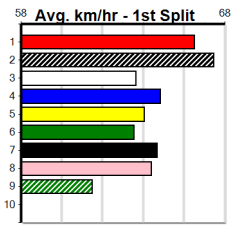

HOOKED ON SCOTCH AT STUD

Distance: 400m, Race Type: Grade 6, Total Prizemoney: $2,925
1st: $1,950, 2nd: $600, 3rd: $300, 4th: $75

9

5:07PM

(VIC time)

In a race jam packed with early speed edge goes with OUR VISION (1) with the aid of the gun draw. SHARNI'S SECRET (3) can settle on the speed and is a dog that continues to improve. HEYFIELD HONEY (2) is a must for top 4 SRM players.

Watchdog Tips:

1

3

2

4

Bet:

Win 1