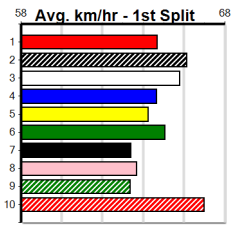

SPORTSBET MAKE IT A MULTI

Distance: 400m, Race Type: Grade 5 No Penalty, Total Prizemoney: $2,925
1st: $1,950, 2nd: $600, 3rd: $300, 4th: $75

Watchdog Tips: **1** **2** **3** **6** **Bet:** **Box Quinella 1,2,3 ($10 for 333.33%)**

SHAKA GOES BANG (1) has shown vast improvement in winning his past two races and can get a nice sit behind likely leader BUDDY BLUE (2) and prove too strong in the run home. JUNIOU PISTOL (3) is rarely too far away in this class.