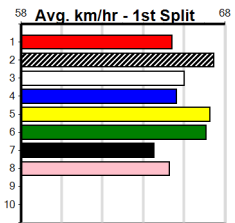

HARD STYLE RICO AT STUD

Distance: 400m, Race Type: Free For All, Total Prizemoney: \$3,360
1st: \$2,250, 2nd: \$690, 3rd: \$345, 4th: \$75

Watchdog Tips: 1 7 4 2 Bet: Win 1

DAINTREE DAMAGE (1) has been crying out for this box and can really put the paw to the floor through the middle stages. NAVARINO (7) would prefer a longer distance but is expecting to be charging home and looks the clear danger.